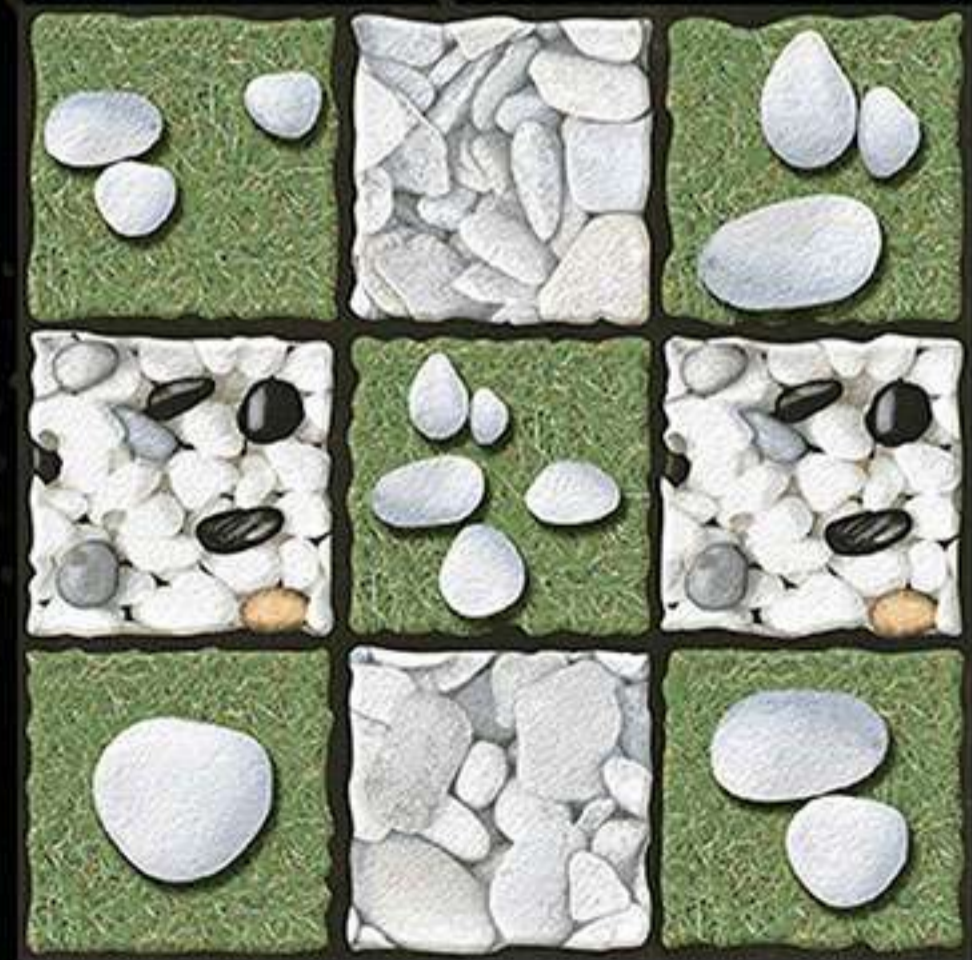

HEAVY DUTY PARKING TILES

400 mm x 400 mm

■ PUNCH

12507