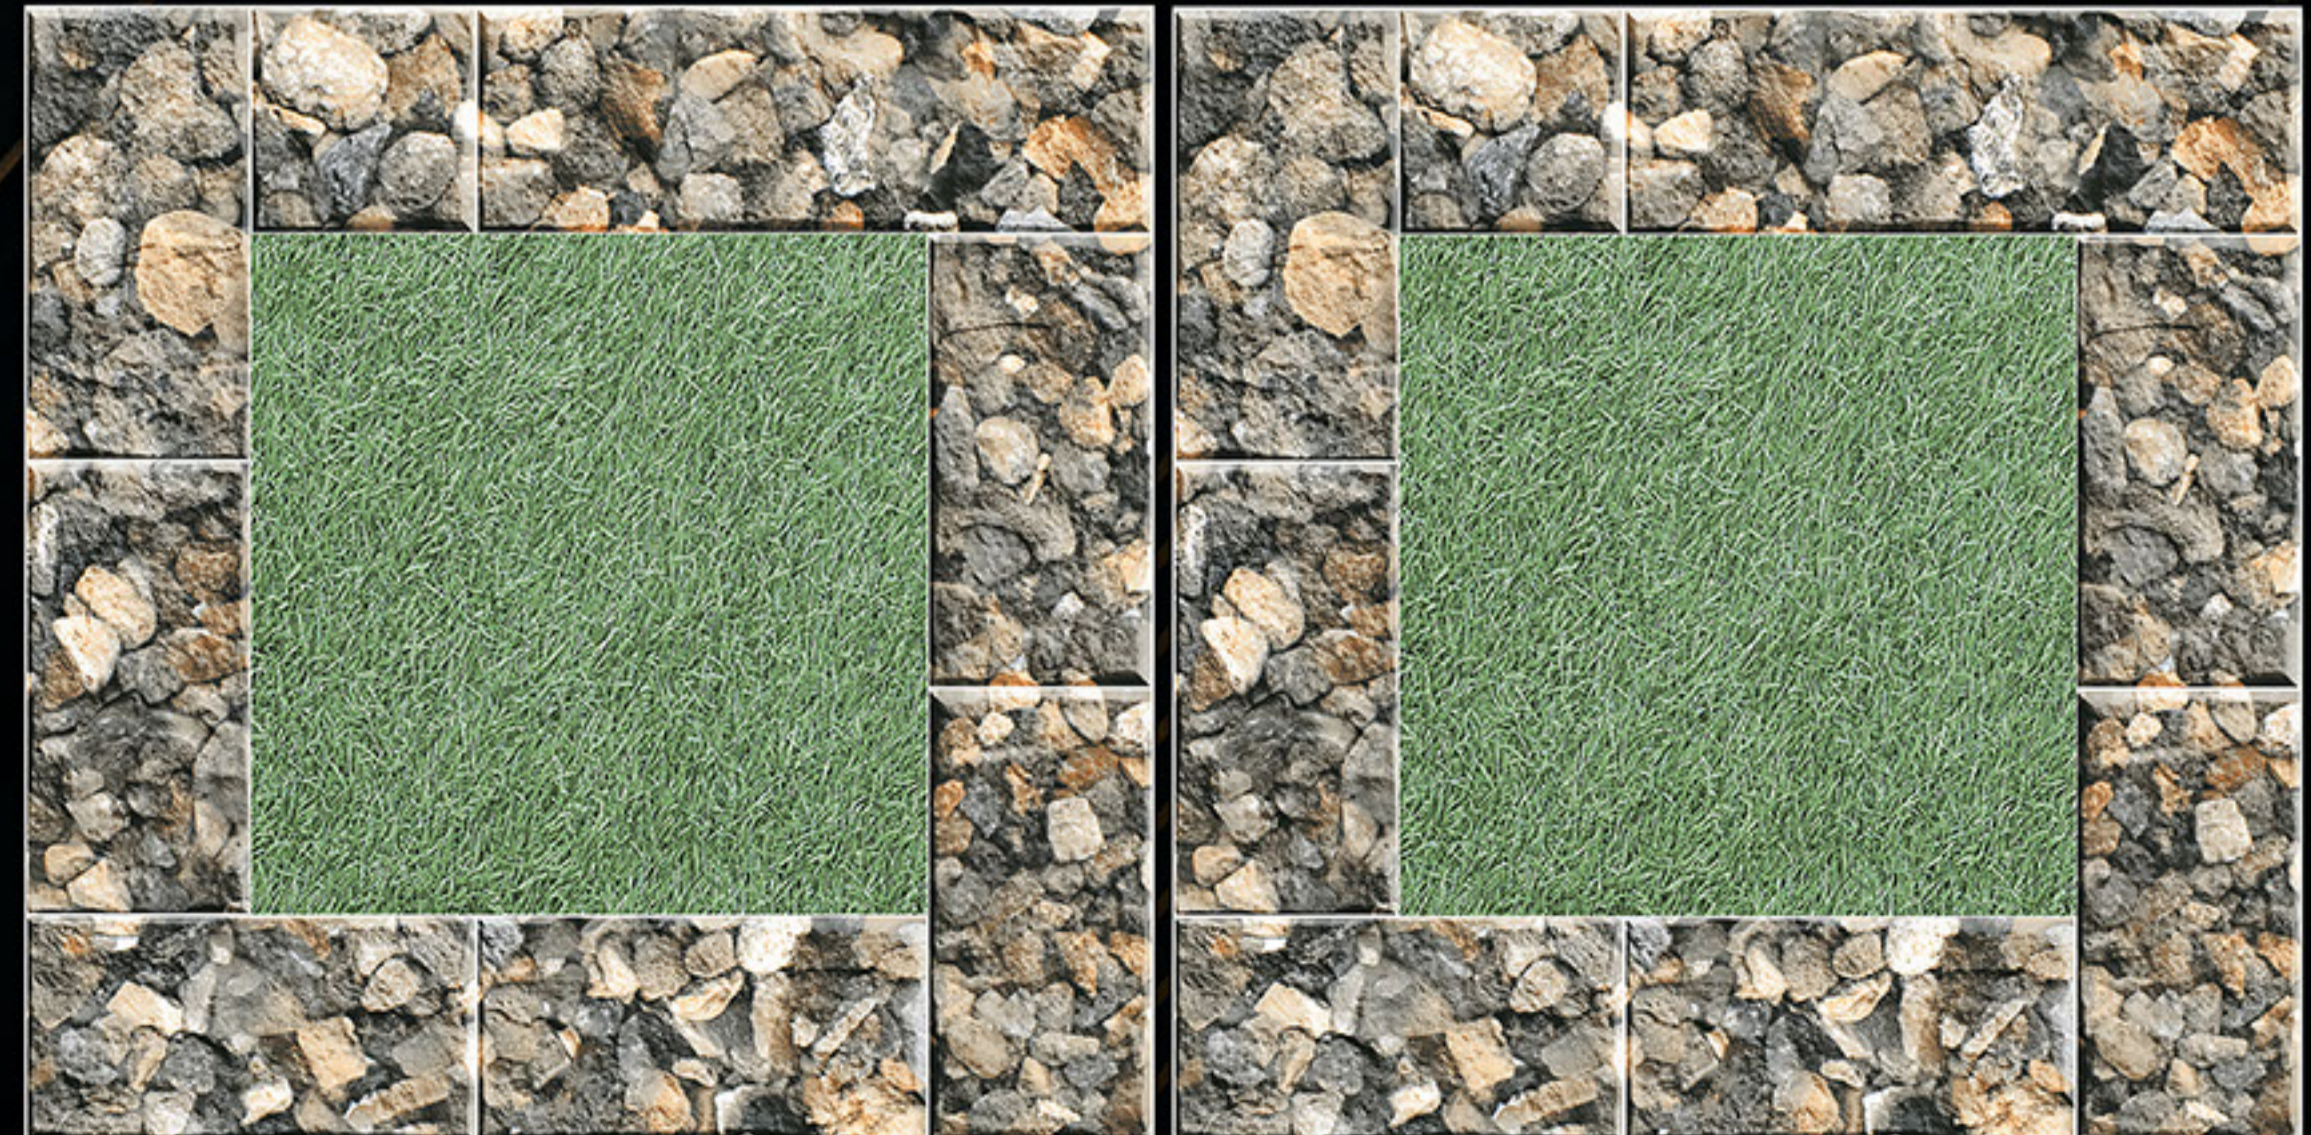

400 mm x 400 mm

10517

12 mm Thickness

■ PLAIN

400 mm x 400 mm

10518

12 mm Thickness

HEAVY DUTY PARKING TILES