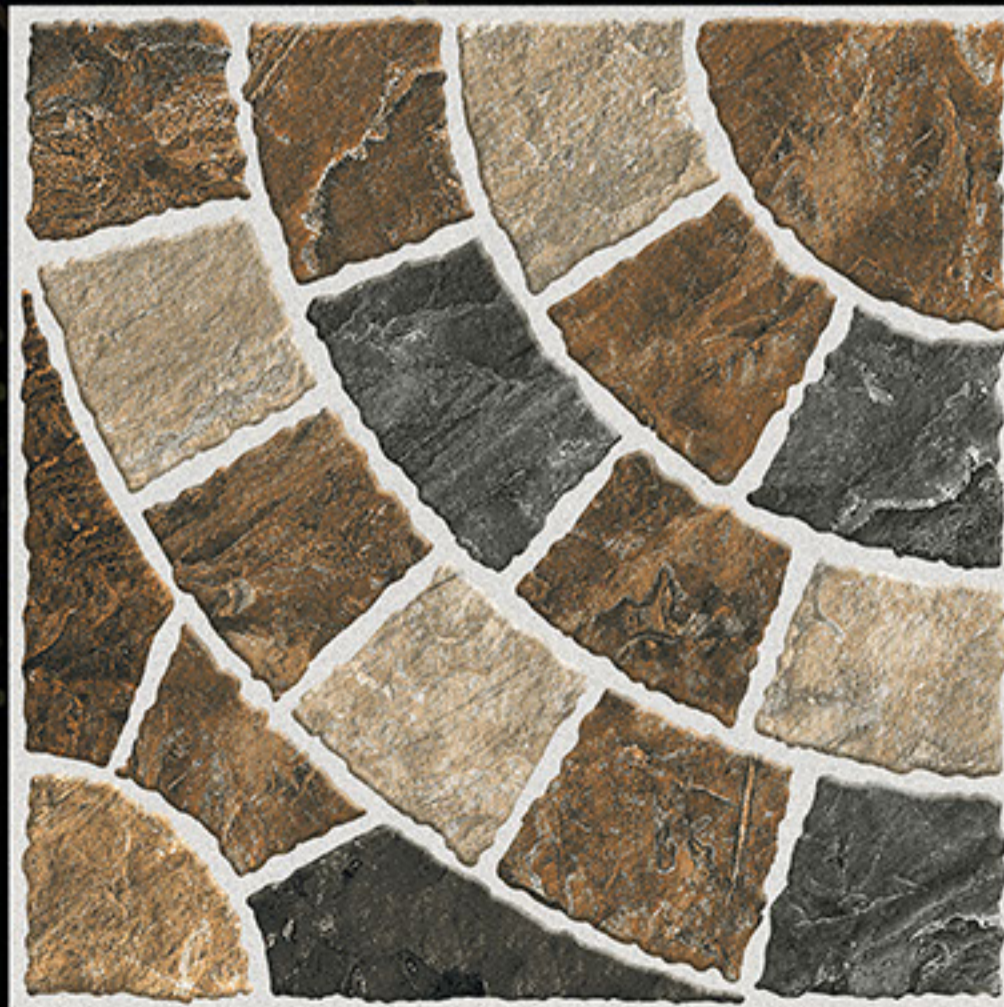

HEAVY DUTY PARKING TILES

400 mm x 400 mm

■ PUNCH

11312