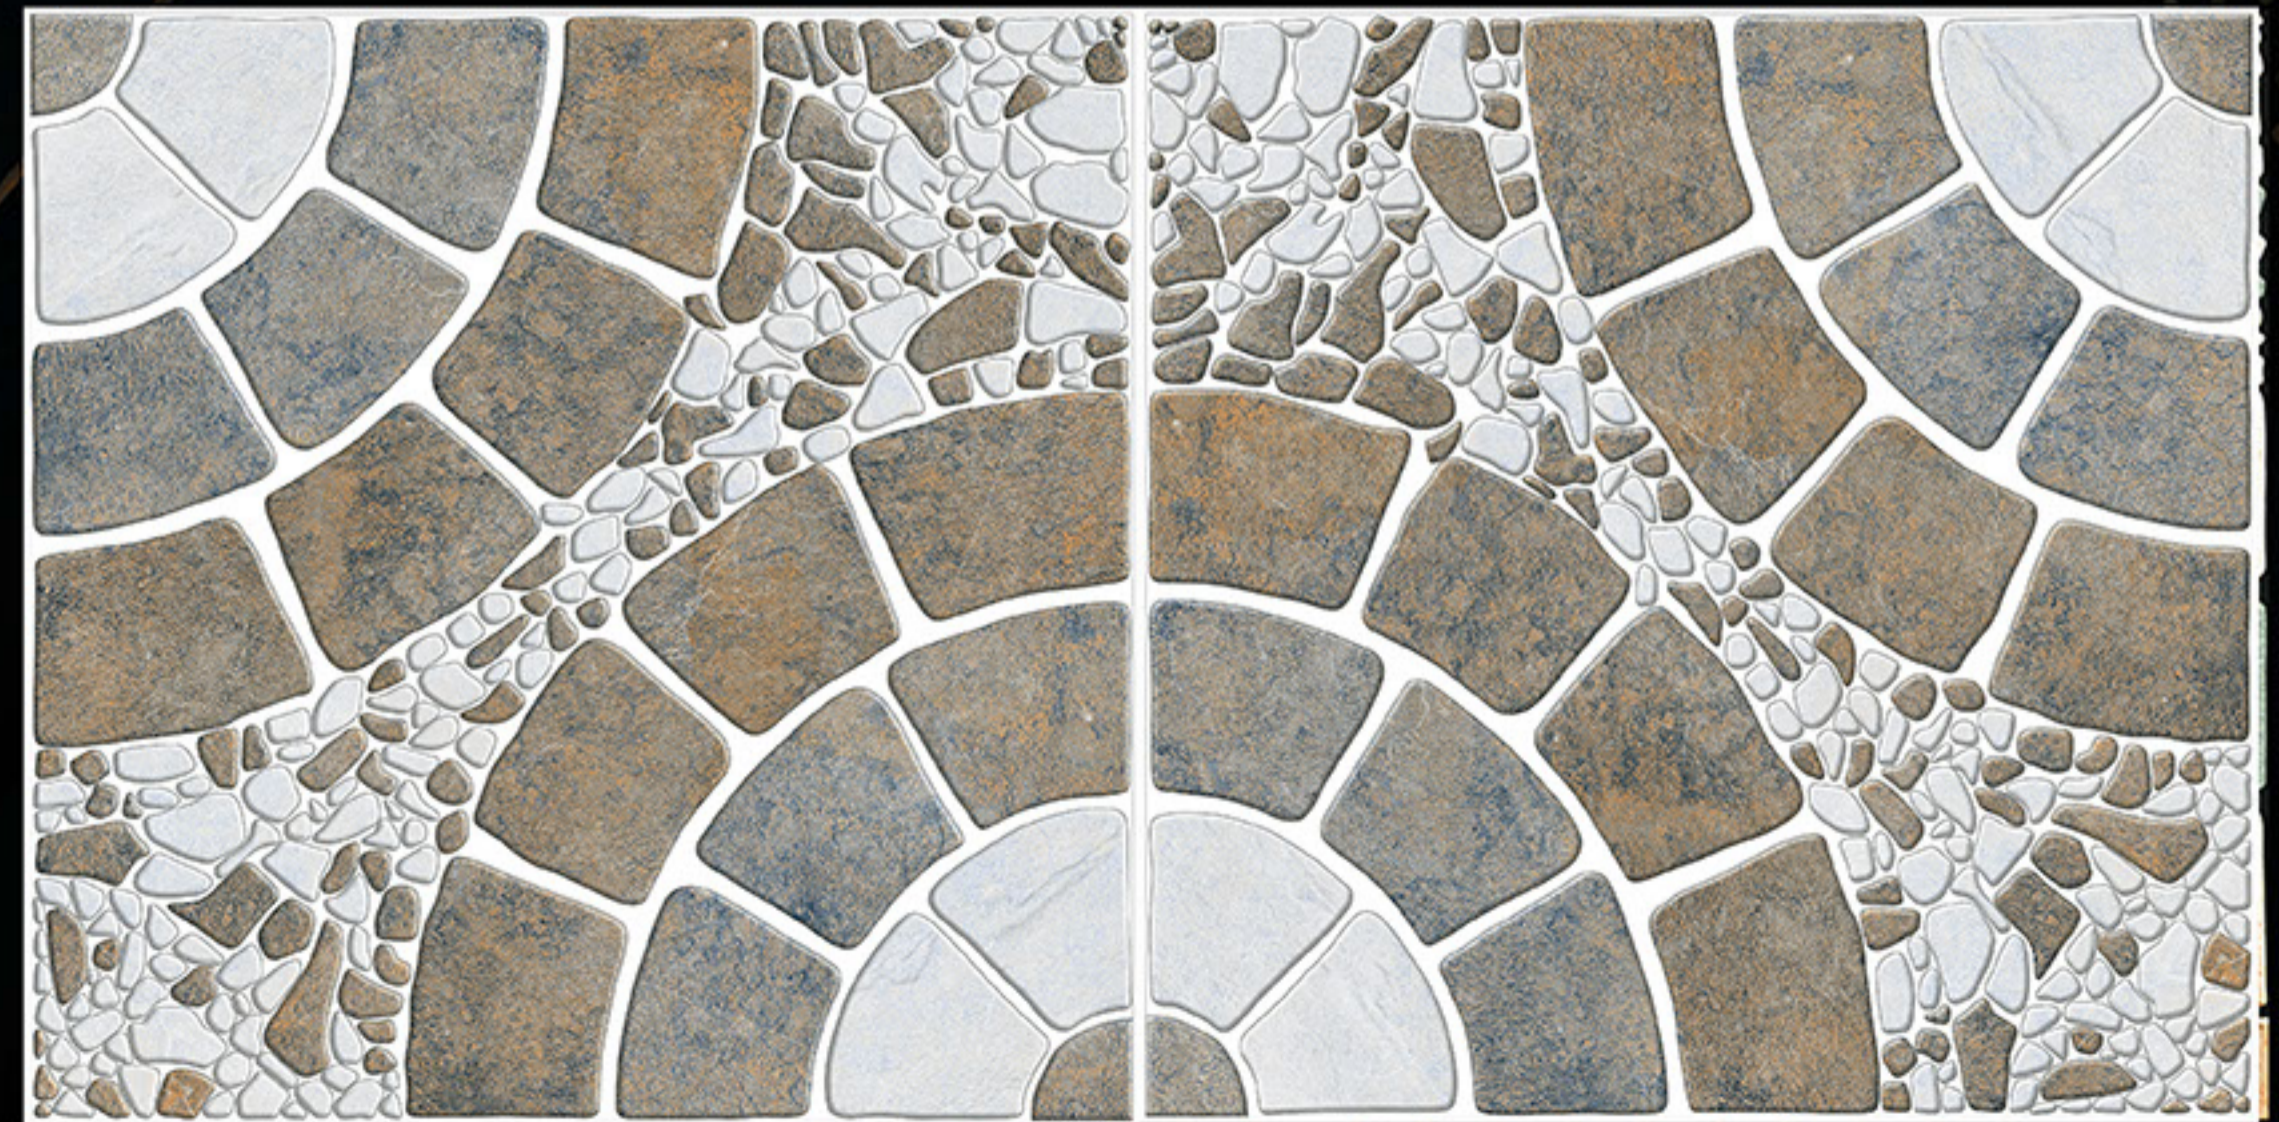

12 mm Thickness