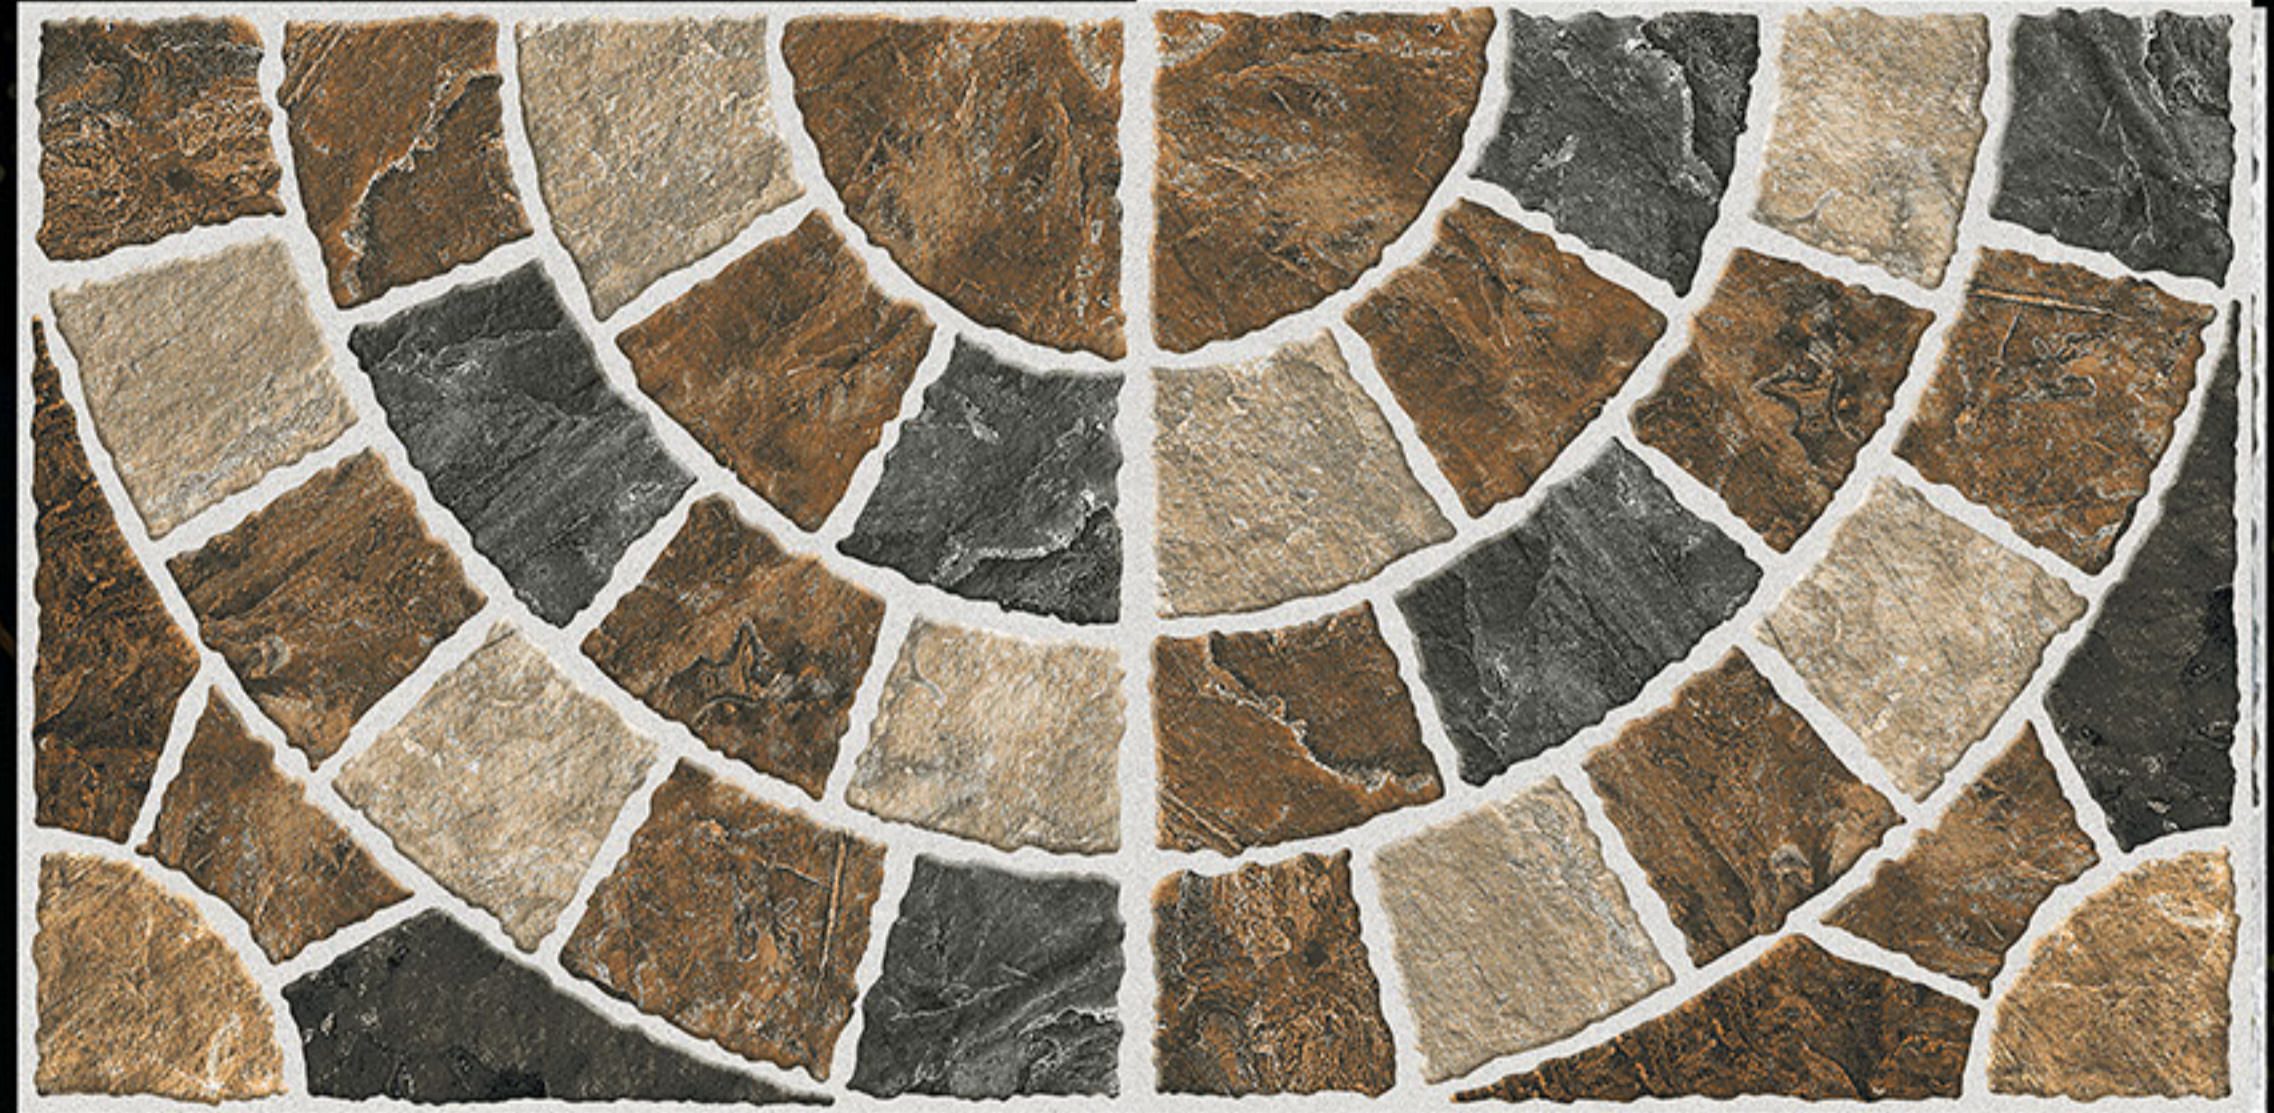

HEAVY DUTY PARKING TILES

400 mm x 400 mm

■ PUNCH

11312