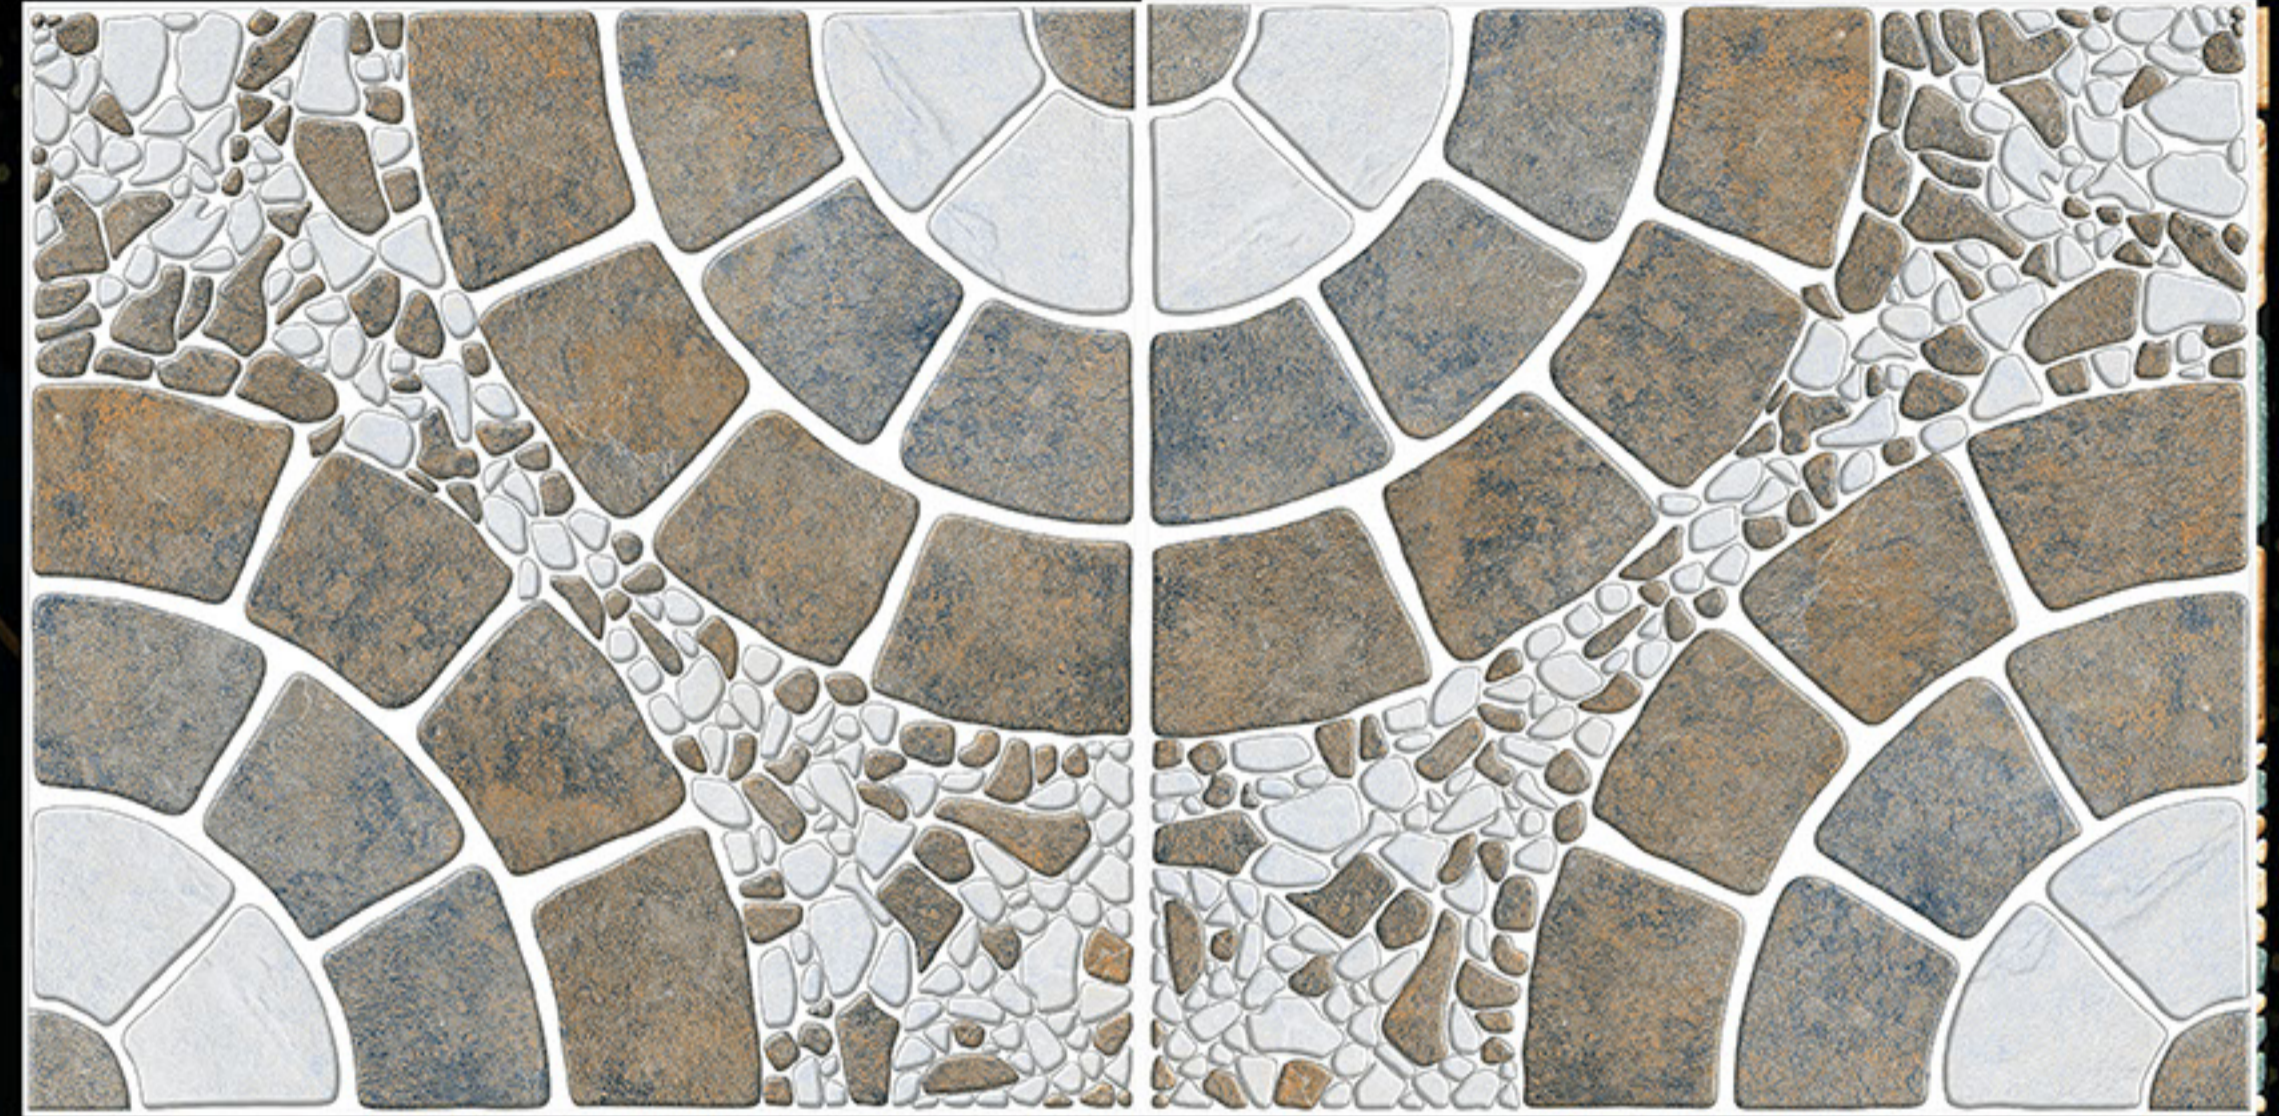

HEAVY DUTY PARKING TILES

400 mm x 400 mm

■ PUNCH

12412