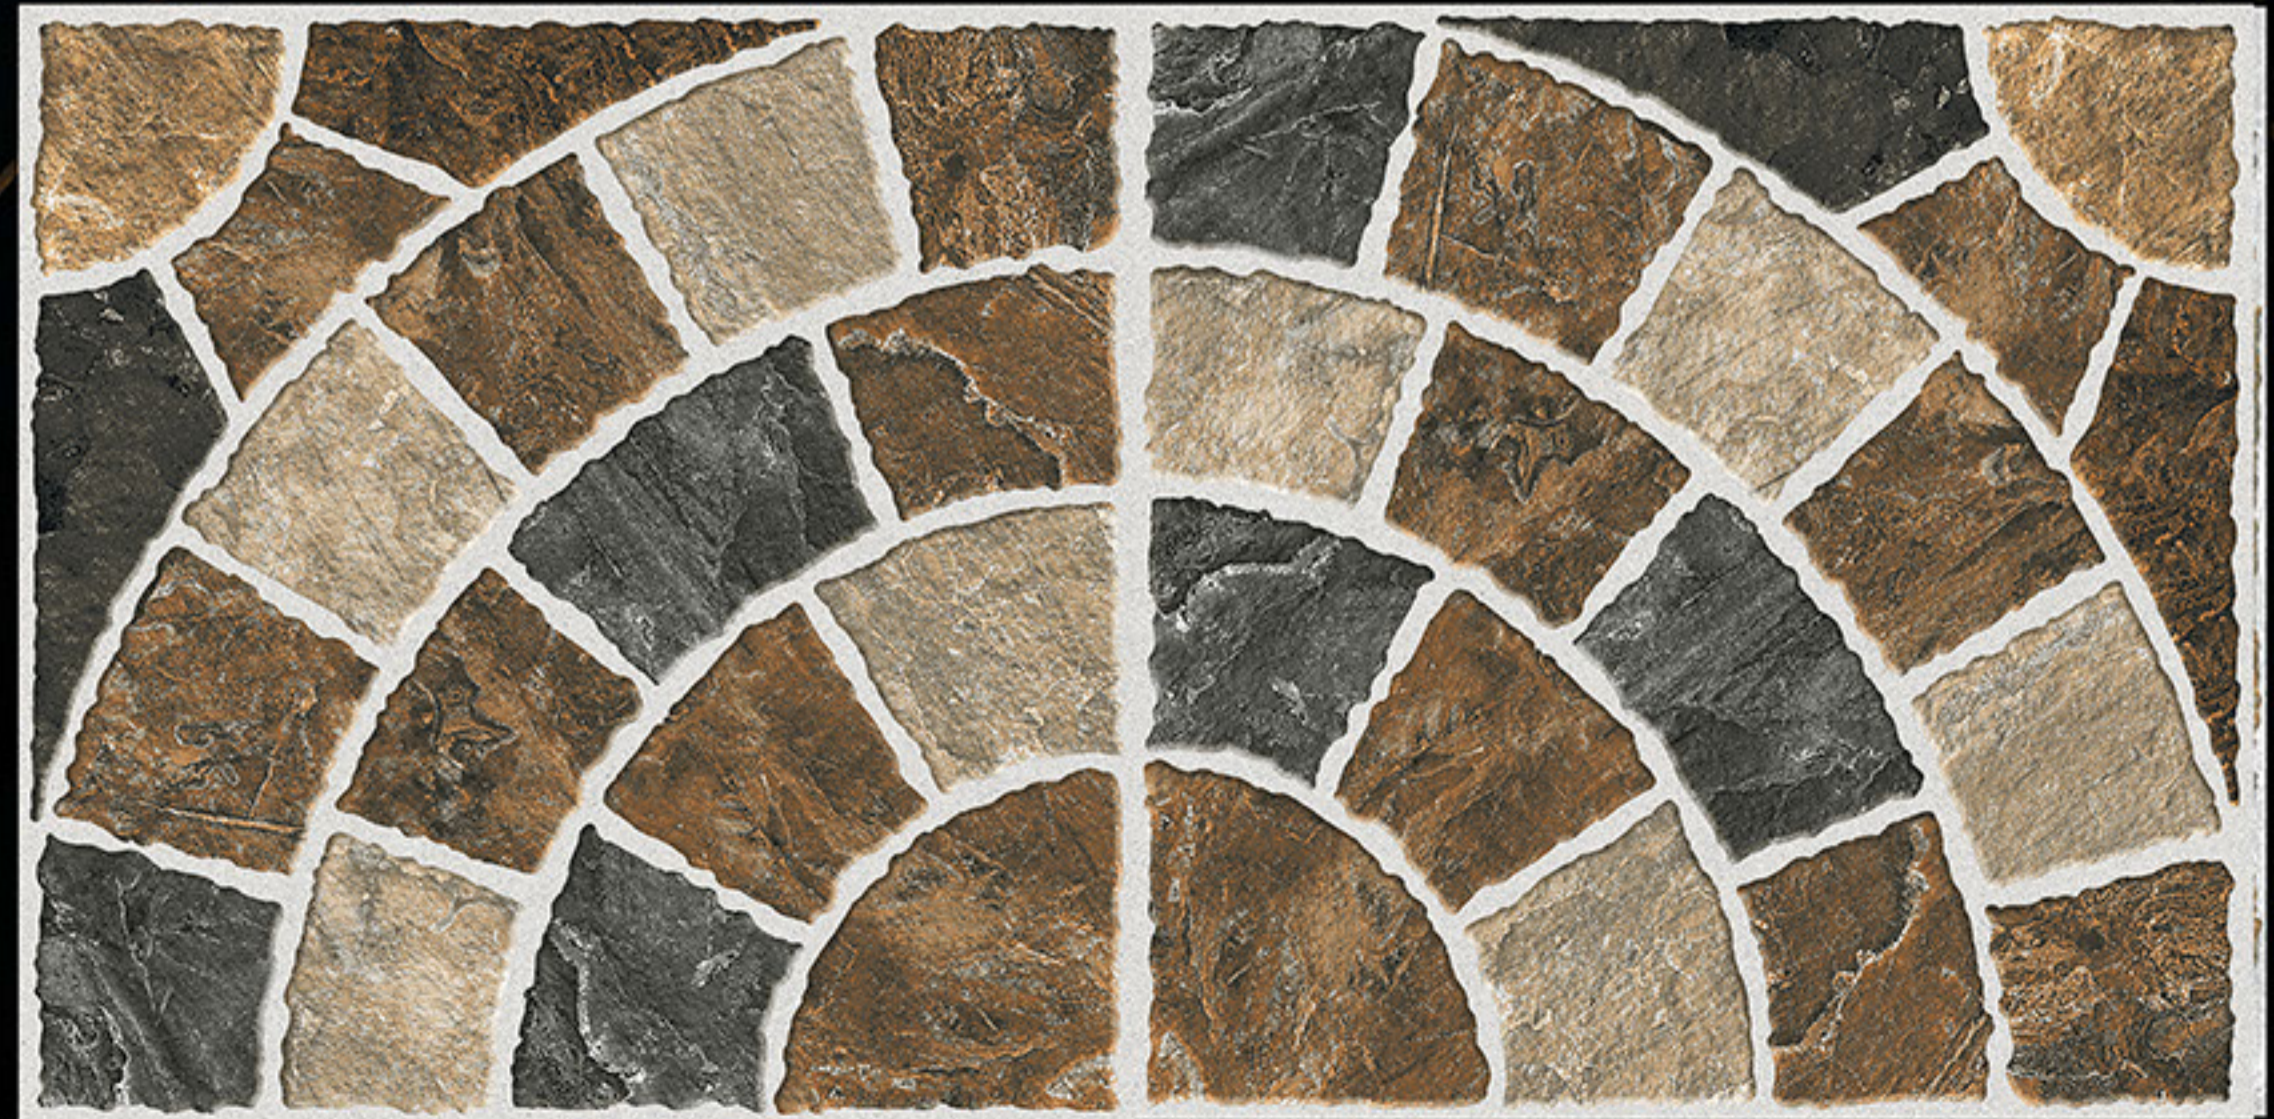

12 mm Thickness