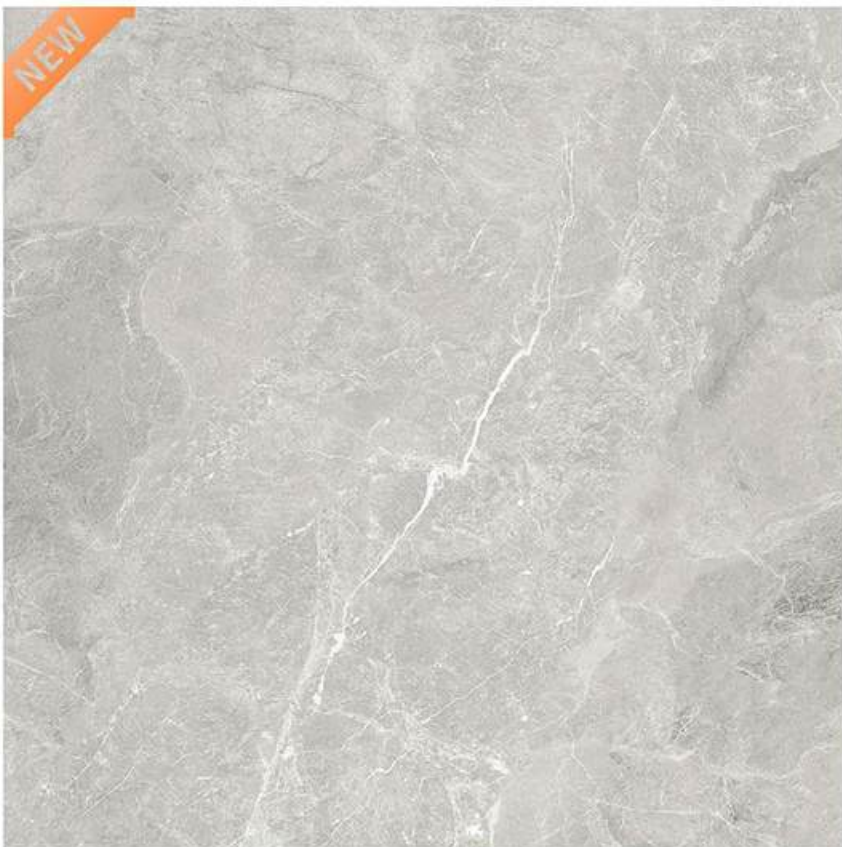

GLOSSY

RANDOM

CONCEPT OF VENUS WHITE

VENUS WHITE

GLOSSY

12000 x 12000

RANDOM

**VERSILIA SMOKE**