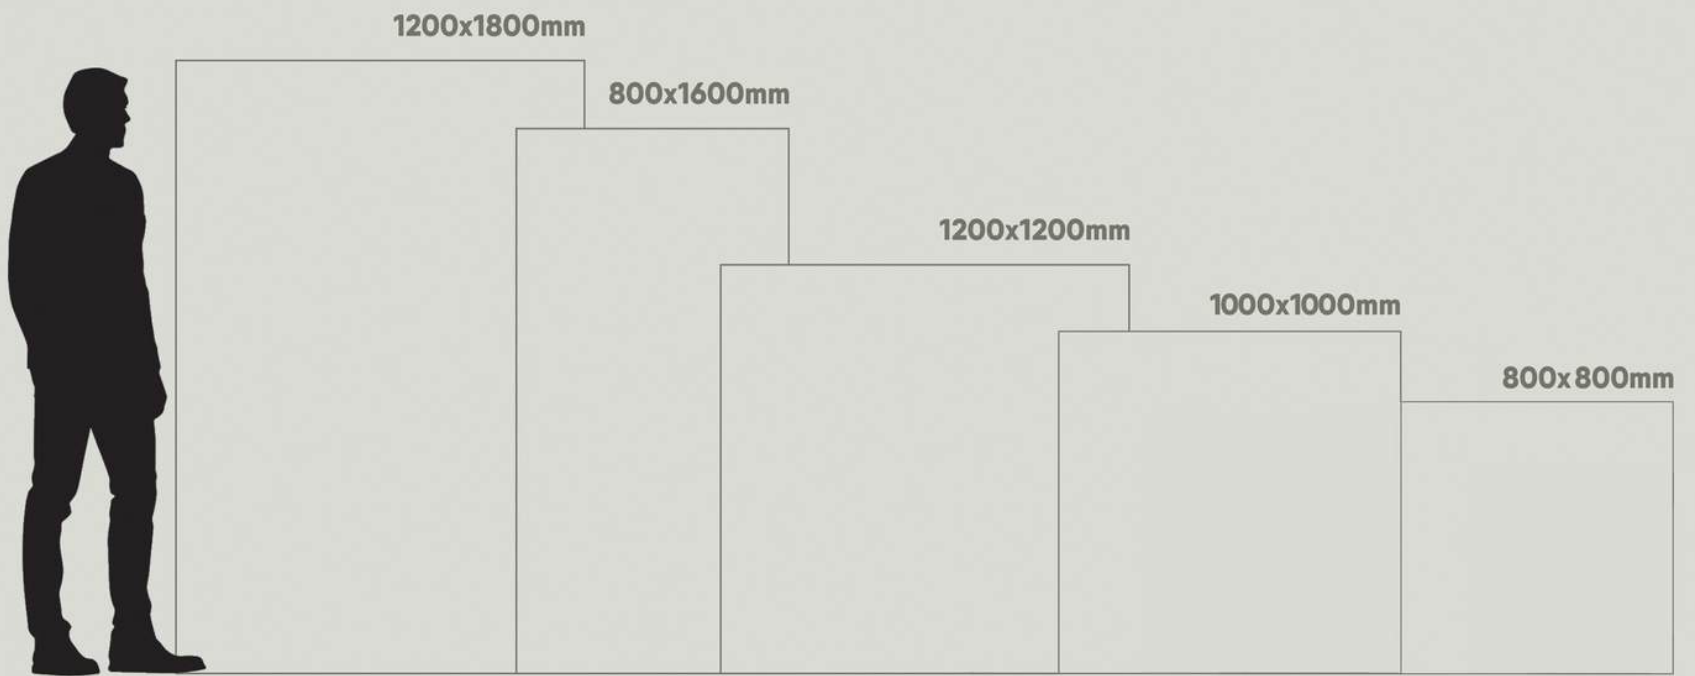

1200x1200 —

1000x1000 —

800x800 —

CREATIVE FROM ITS CORE

1200x1200mm

1000x1000mm

800x800mm

fantastic formats

Taking into account the new demands of the world of architecture and interior design, we are launching new formats of slim slab marble tiles in large dimensions of 120x120cm & 100x100cm by expanding its range of technical solutions & innovation for better lifestyle.