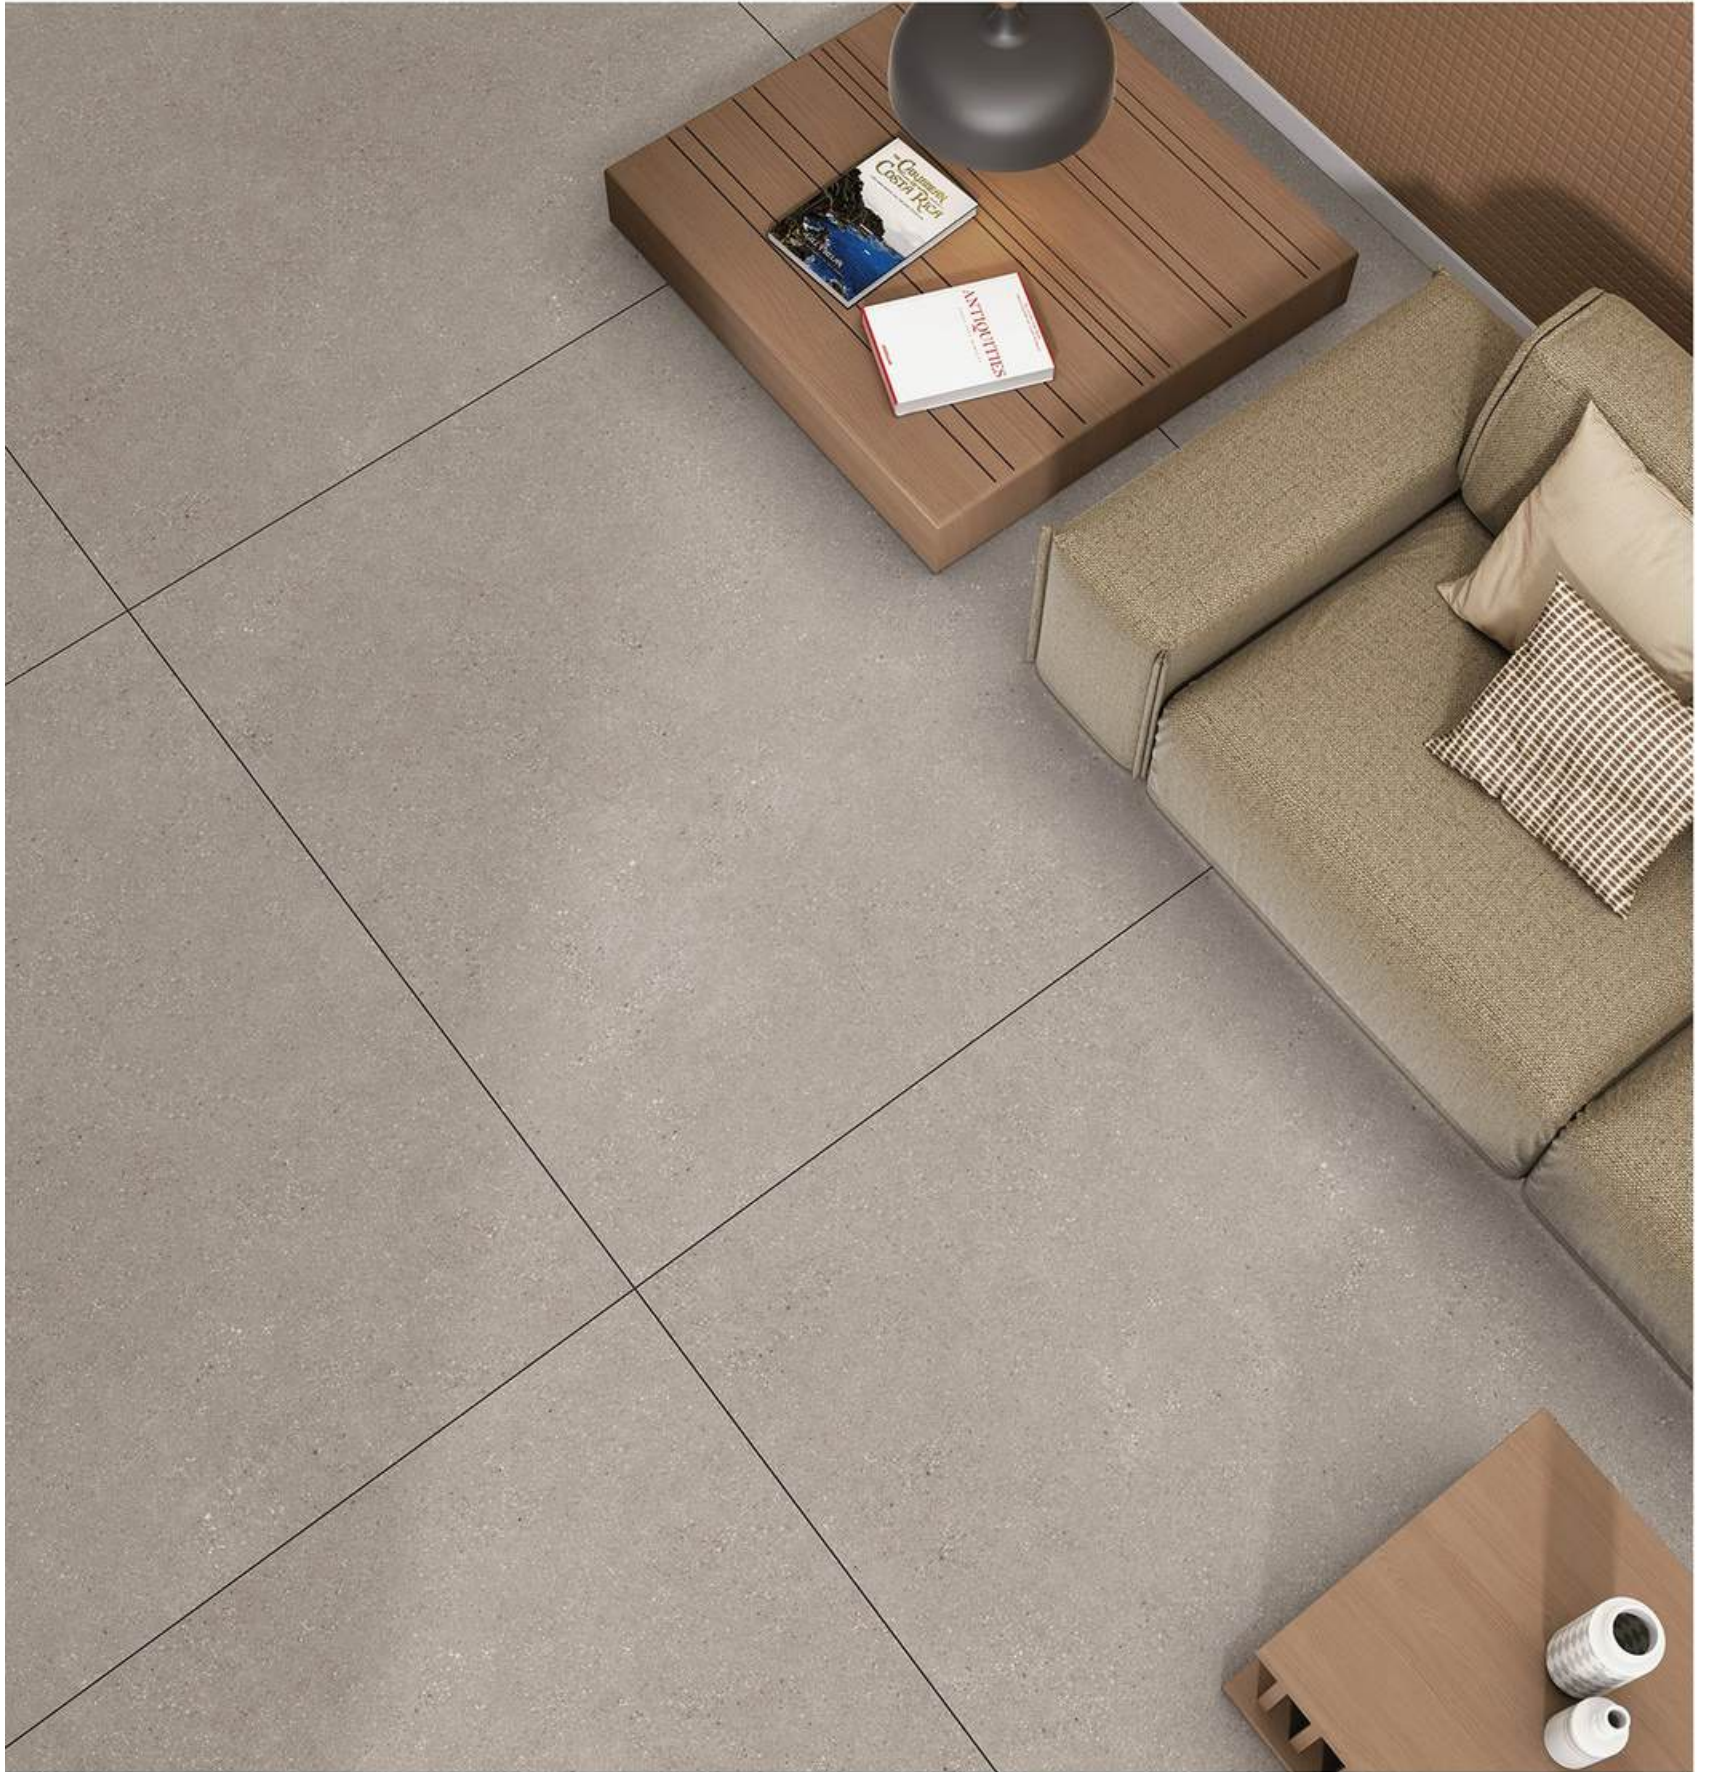

RUSTIC

RANDOM

**TOUCH
FOR
360**

CONCEPT OF DUST BROWN

DUST BROWN

RUSTIC

1200 x 1200

RANDOM