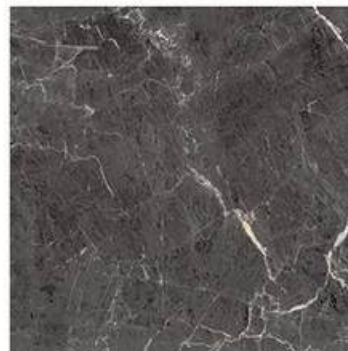

HIGH GLOSS

RANDOM

OSIRIS GREY

HIGH GLOSS

RANDOM

**next
generation
marble
slab**

R

RUSTIC