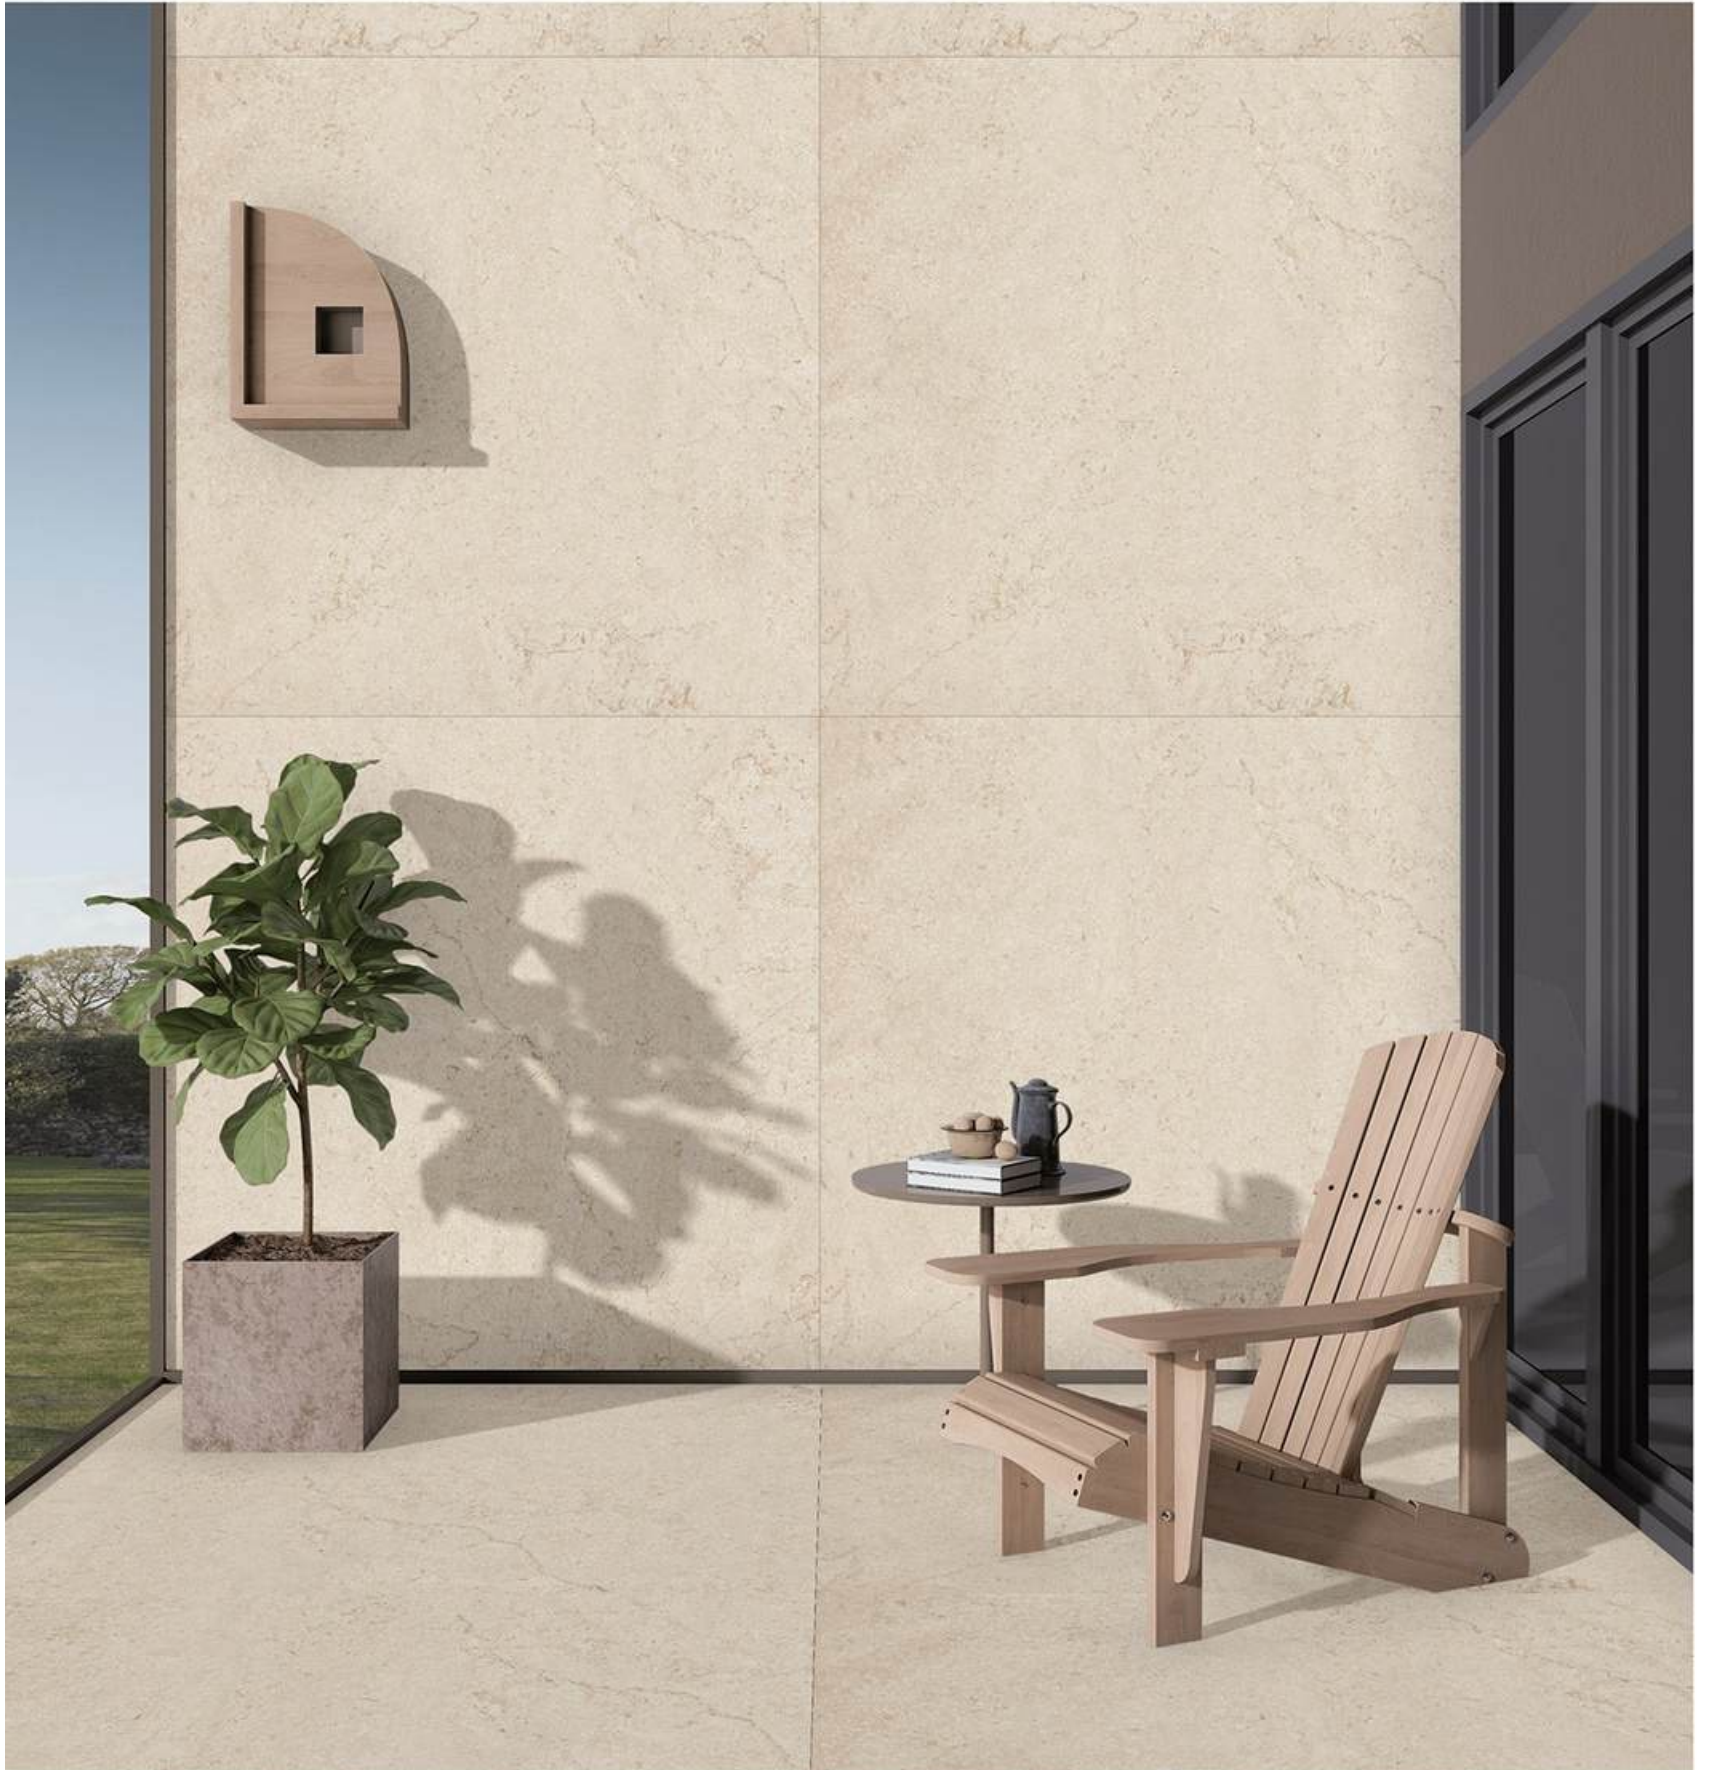

RANDOM

ASPEN CREMA

RUSTIC

RANDOM

CONCEPT OF BERKANE BEIGE

BERKANE BEIGE

RUSTIC

12000 x 12000