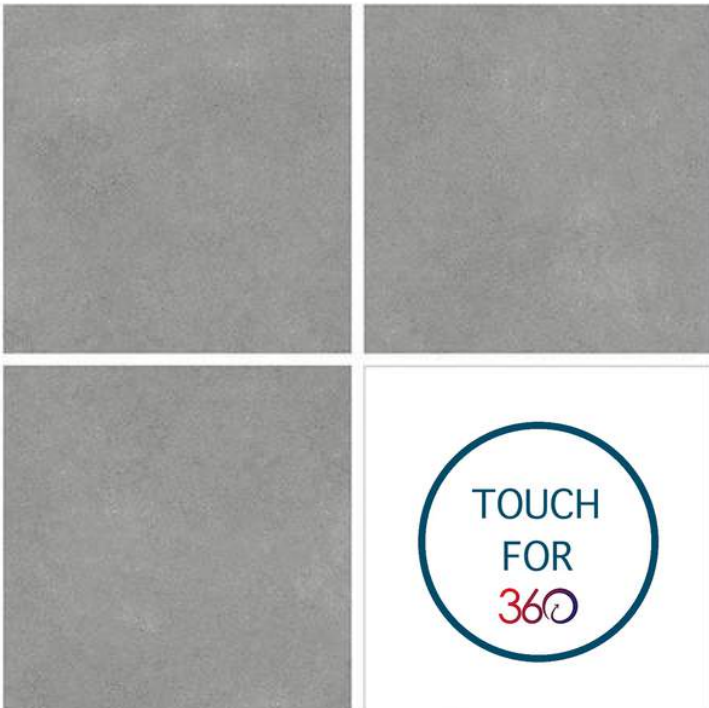

DUST GREY

RUSTIC

RANDOM