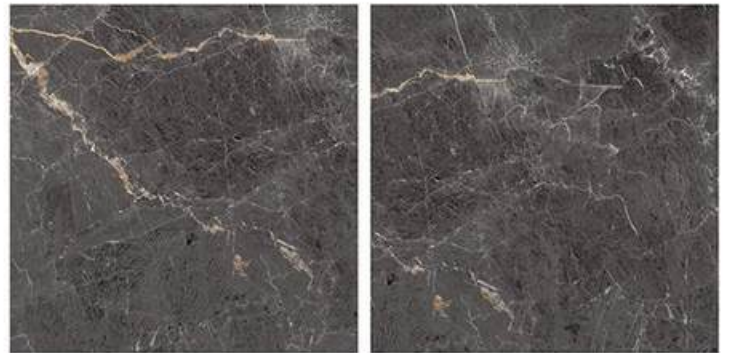

HIGH GLOSS

RANDOM

OSIRIS GREY

HIGH GLOSS

RANDOM

**next
generation
marble
slab**

R

RUSTIC