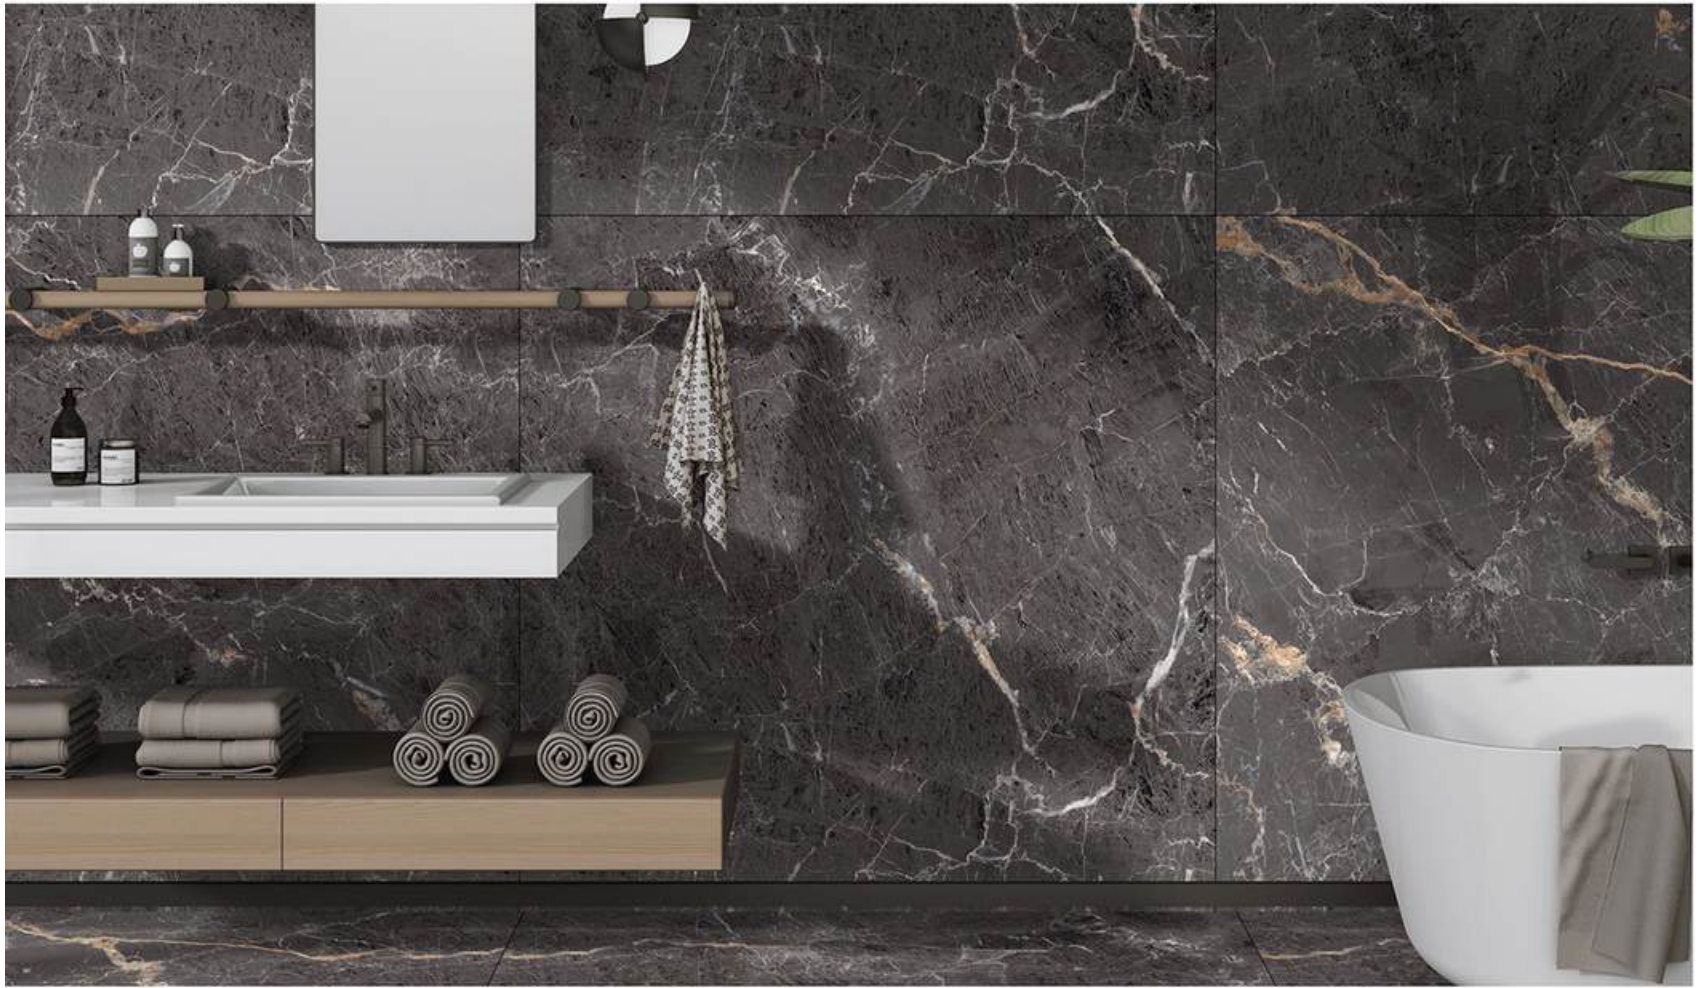

OSIRIS GREY

HIGH GLOSS