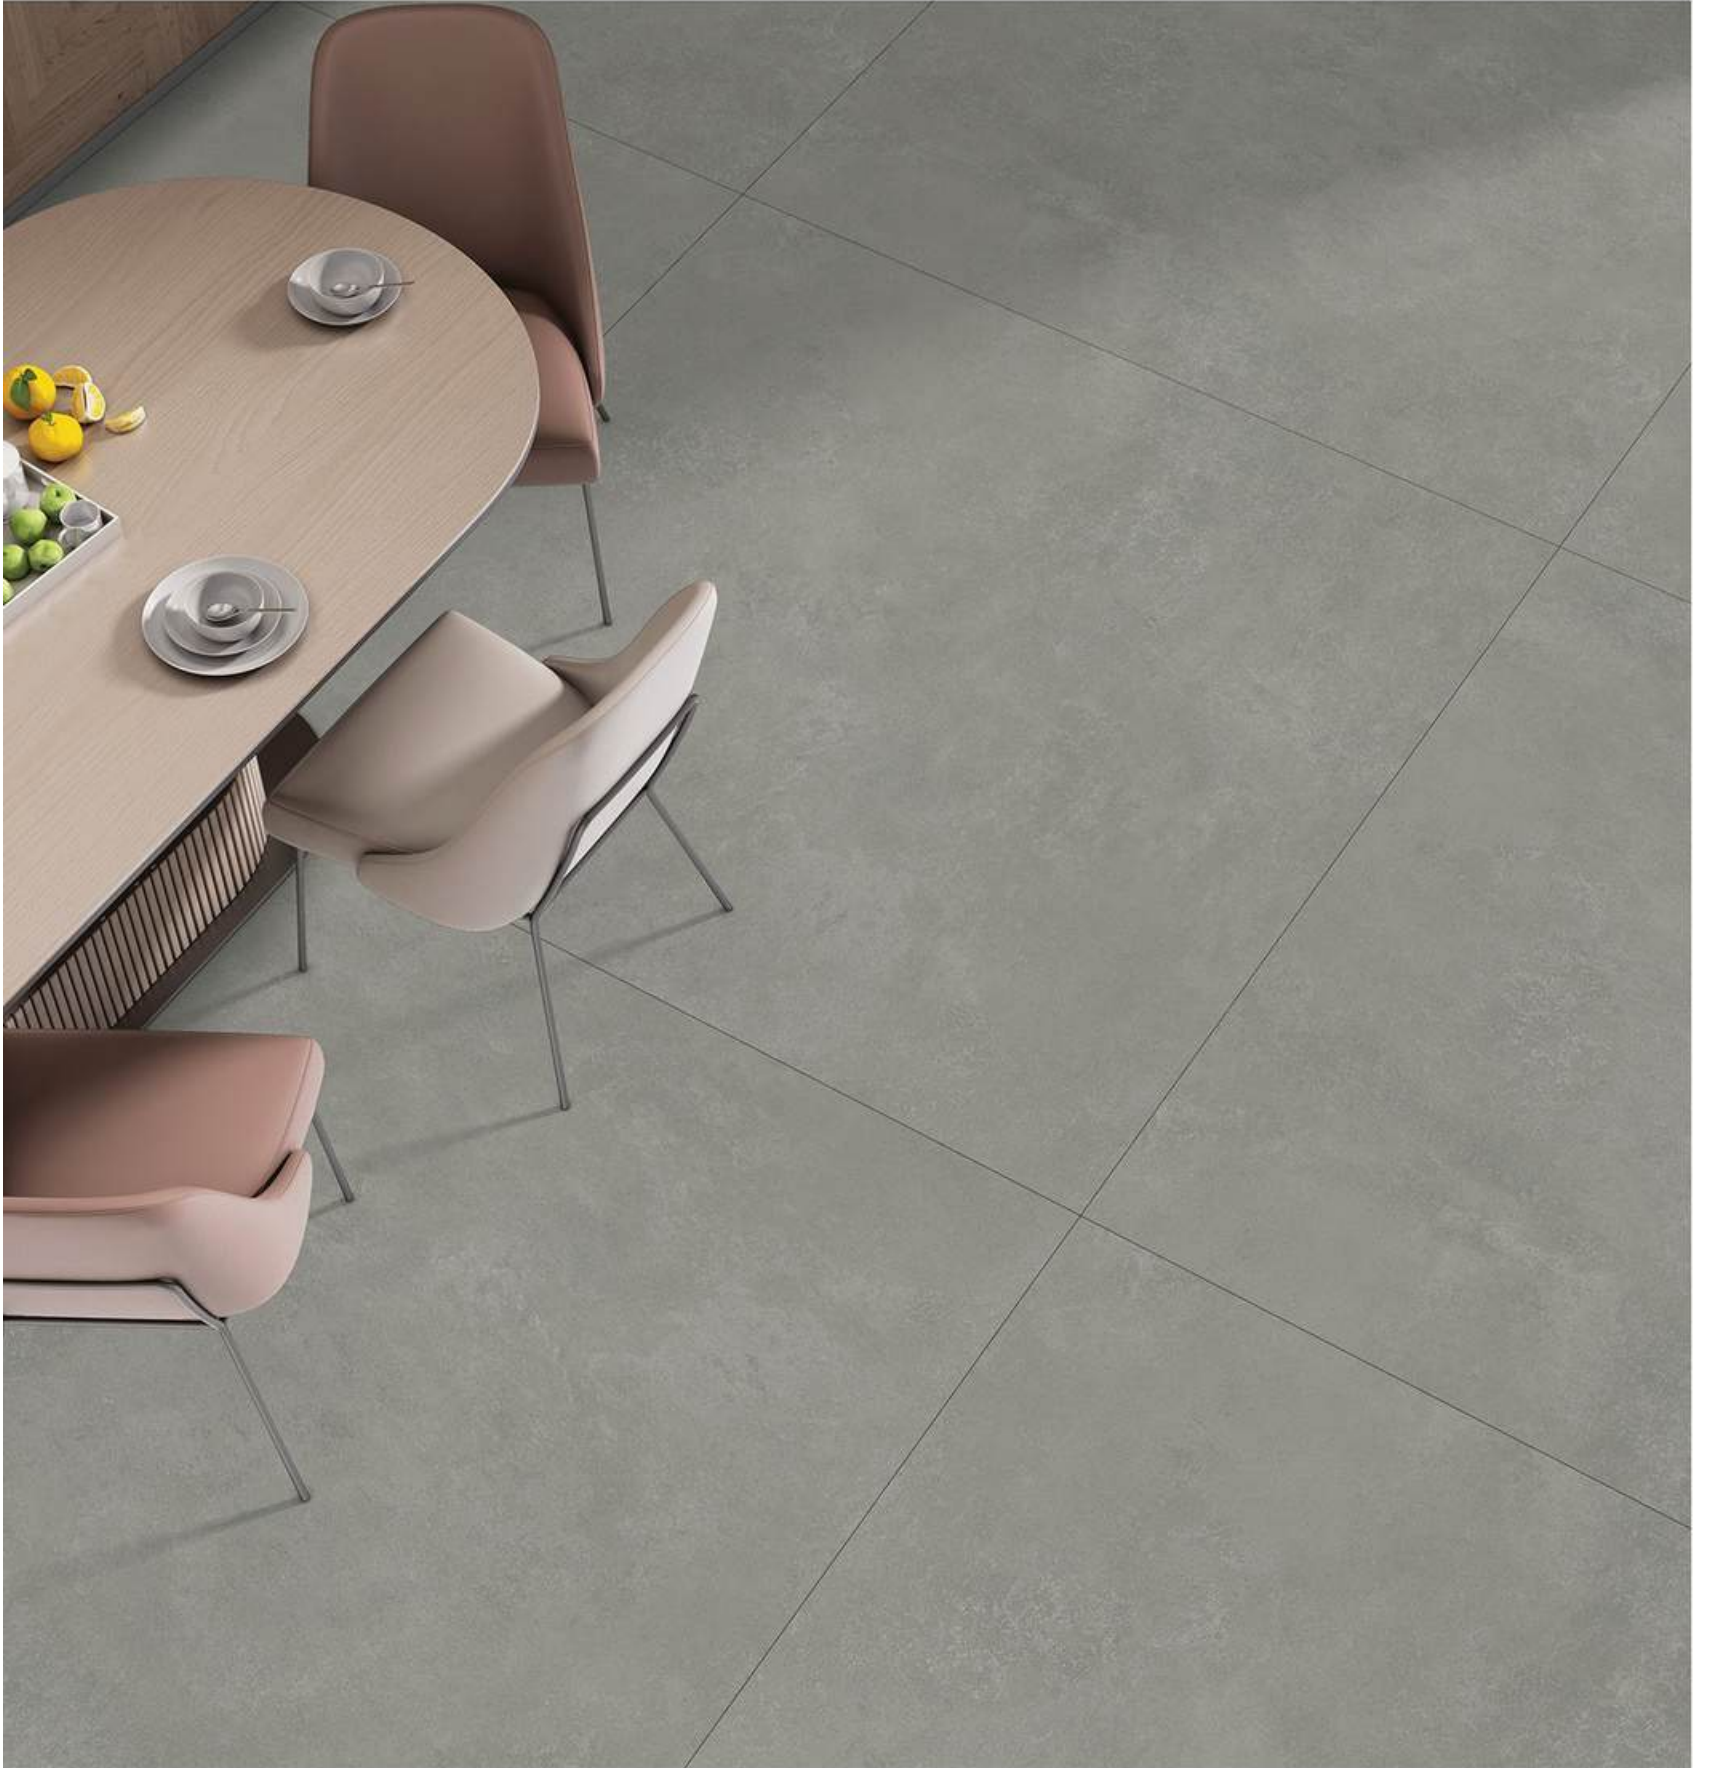

CONCEPT OF ALEXA GREY