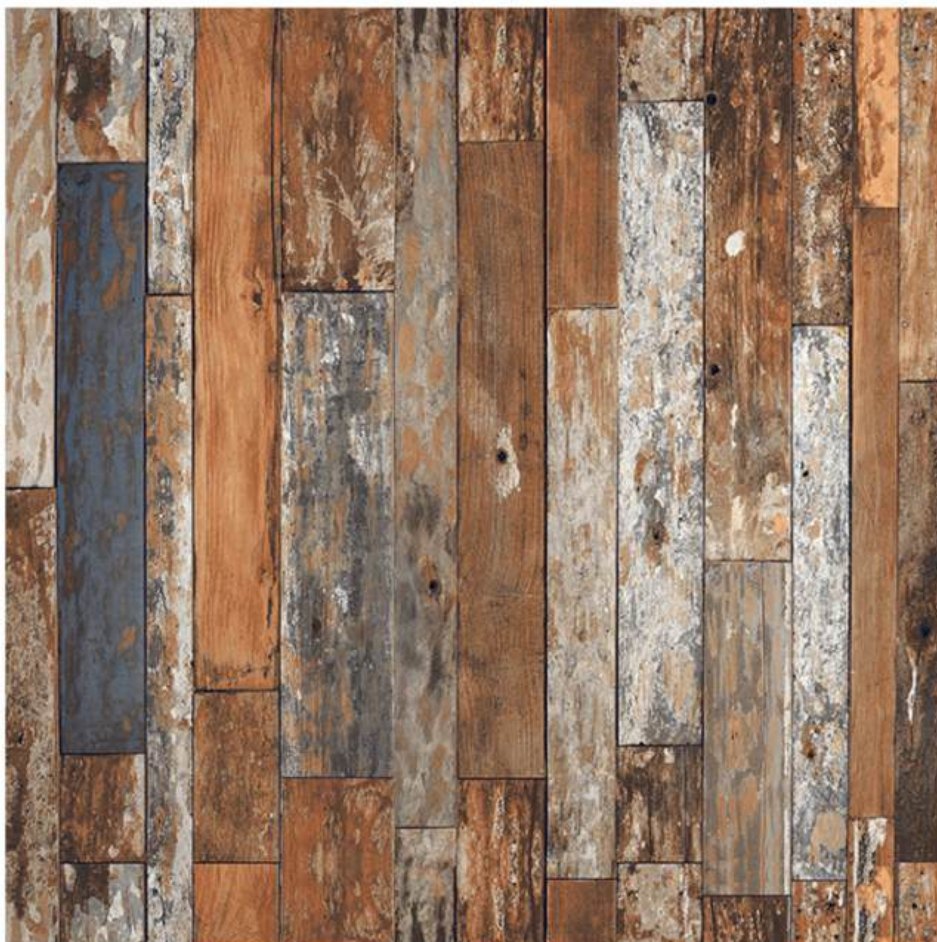

Available Size
600 x 600 MM
600 x 1200 MM

Finish
Matt

PIETRA WOOD RUST

(Random-4)

Available Size
600 x 600 MM
600 x 1200 MM

Finish
Matt

PINE WOOD

(Random-1)