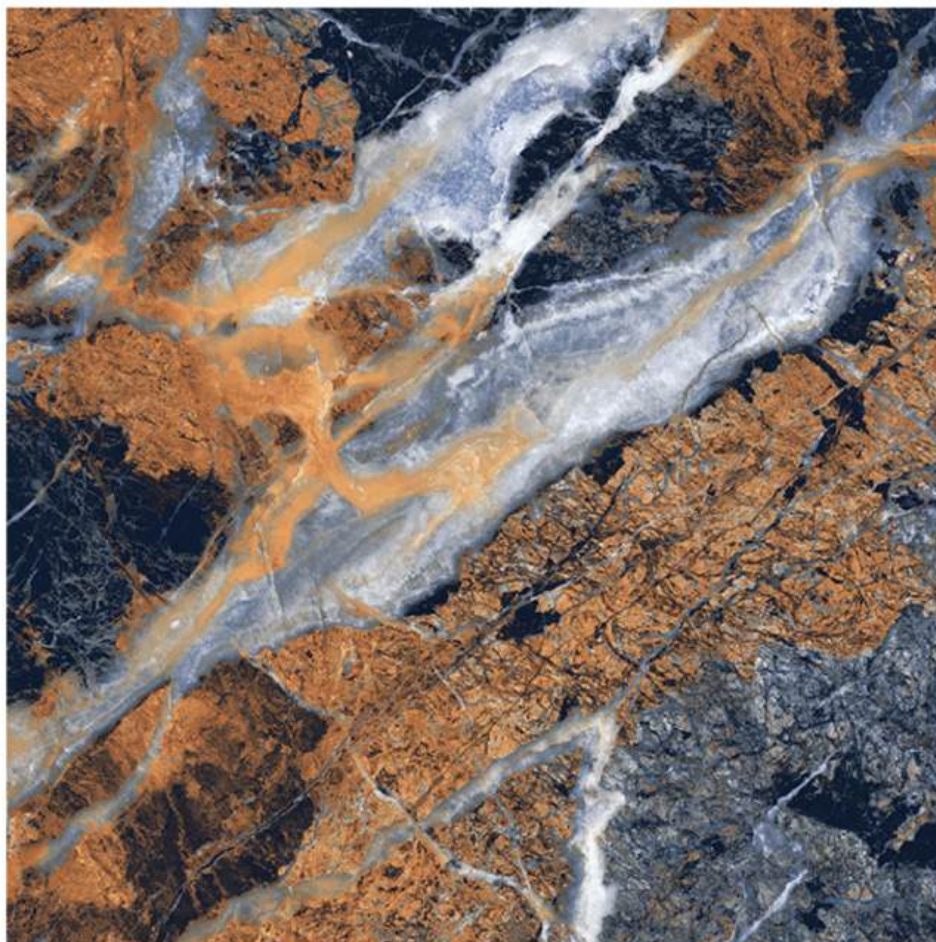

## **MORENO BLUE**

(Random-3)

---

Available Size  
**600 x 600 MM**  
**600 x 1200 MM**

Finish  
**High Glossy**