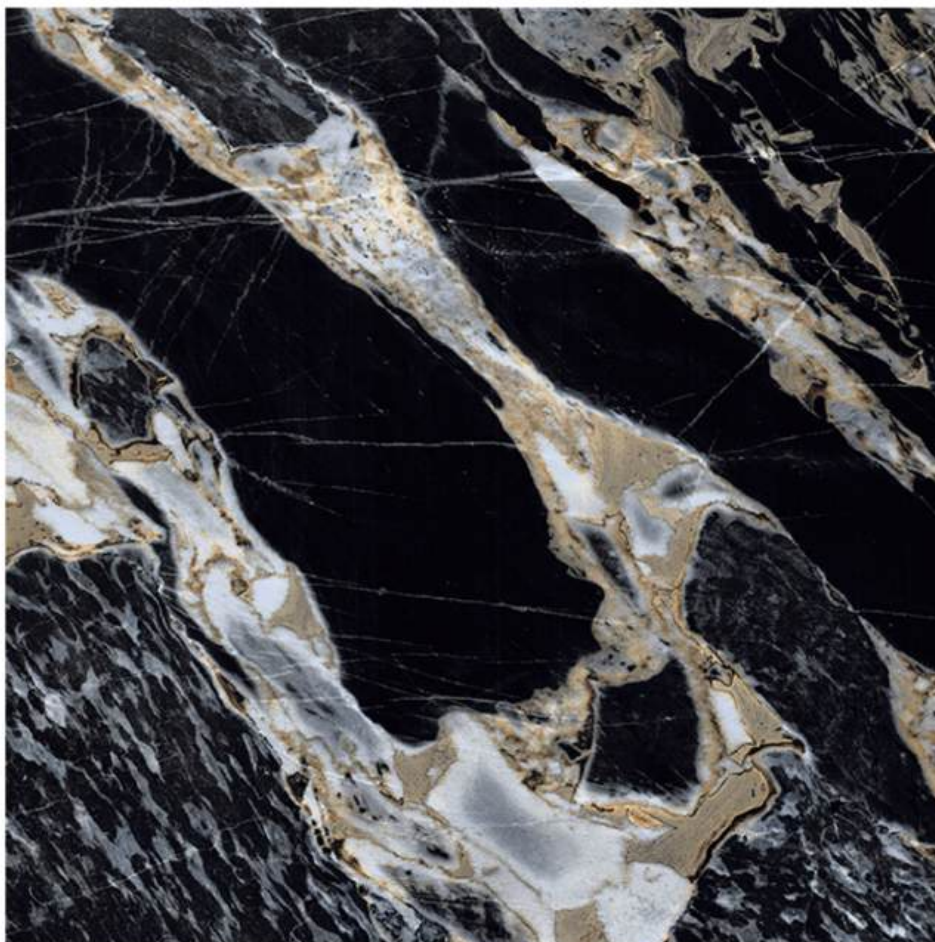

## OCEAN LAVA

(Random-3)

Available Size  
600 x 600 MM  
600 x 1200 MM

Finish  
High Glossy