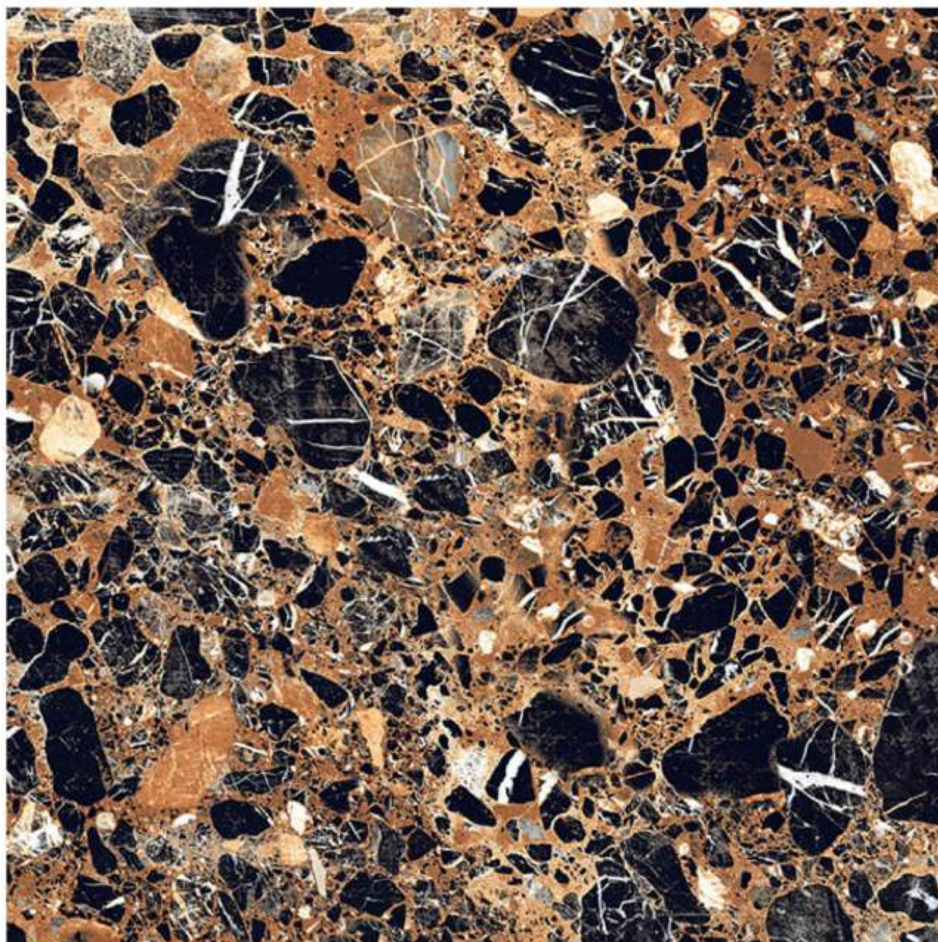

Available Size
600 x 600 MM
600 x 1200 MM

Finish
High Glossy

BRUCE BROWN

(Random-5)

Available Size
600 x 600 MM
600 x 1200 MM

Finish
High Glossy

CALIPSO NATURAL

(Random-3)