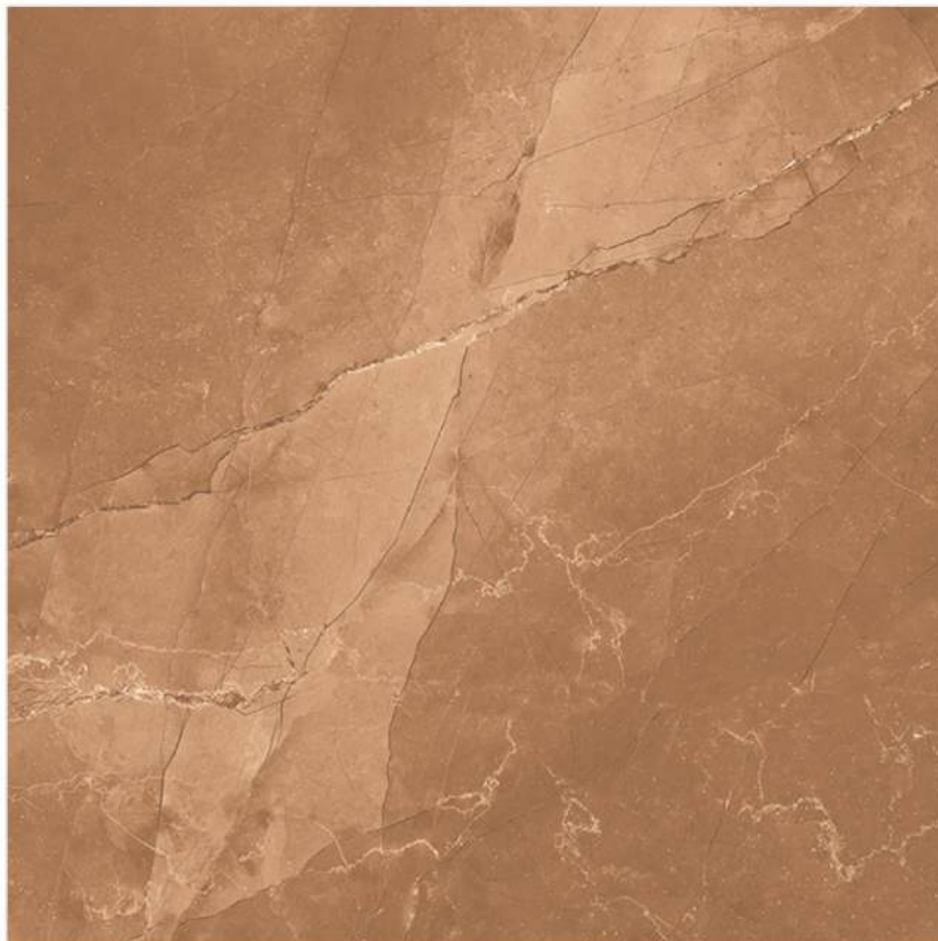

PULPIS BROWN

(Random-4)