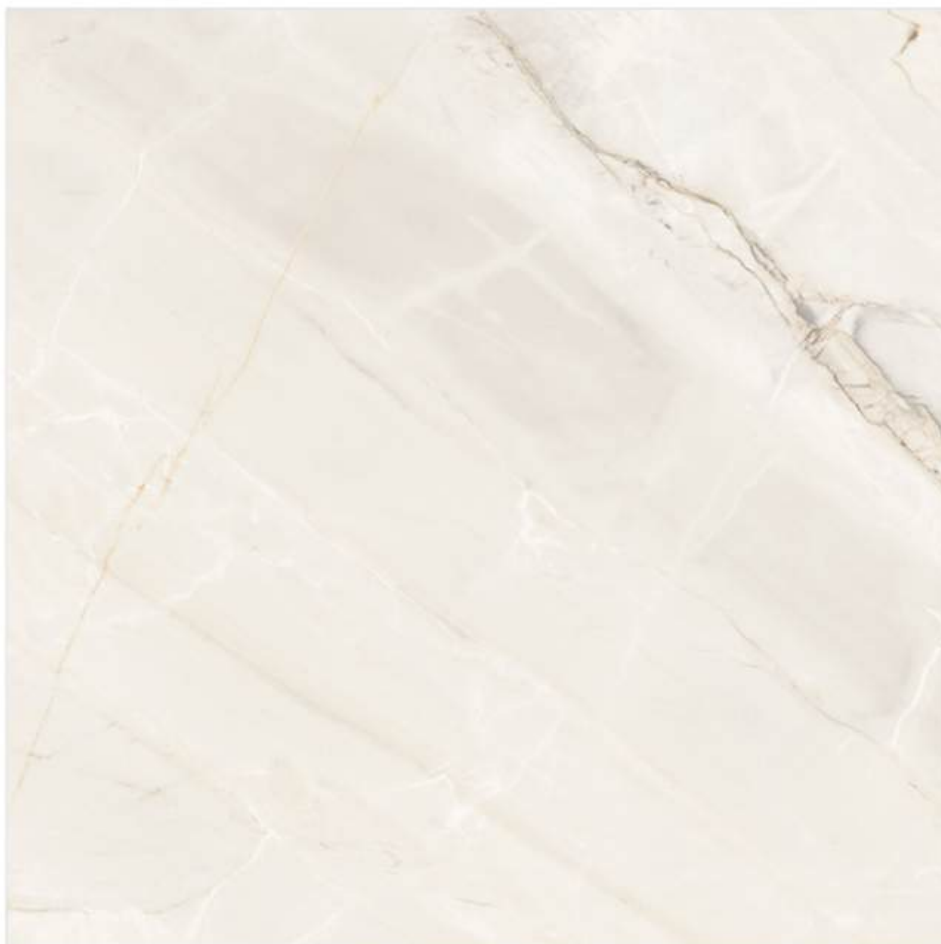

VENICE BEIGE

(Random-6)