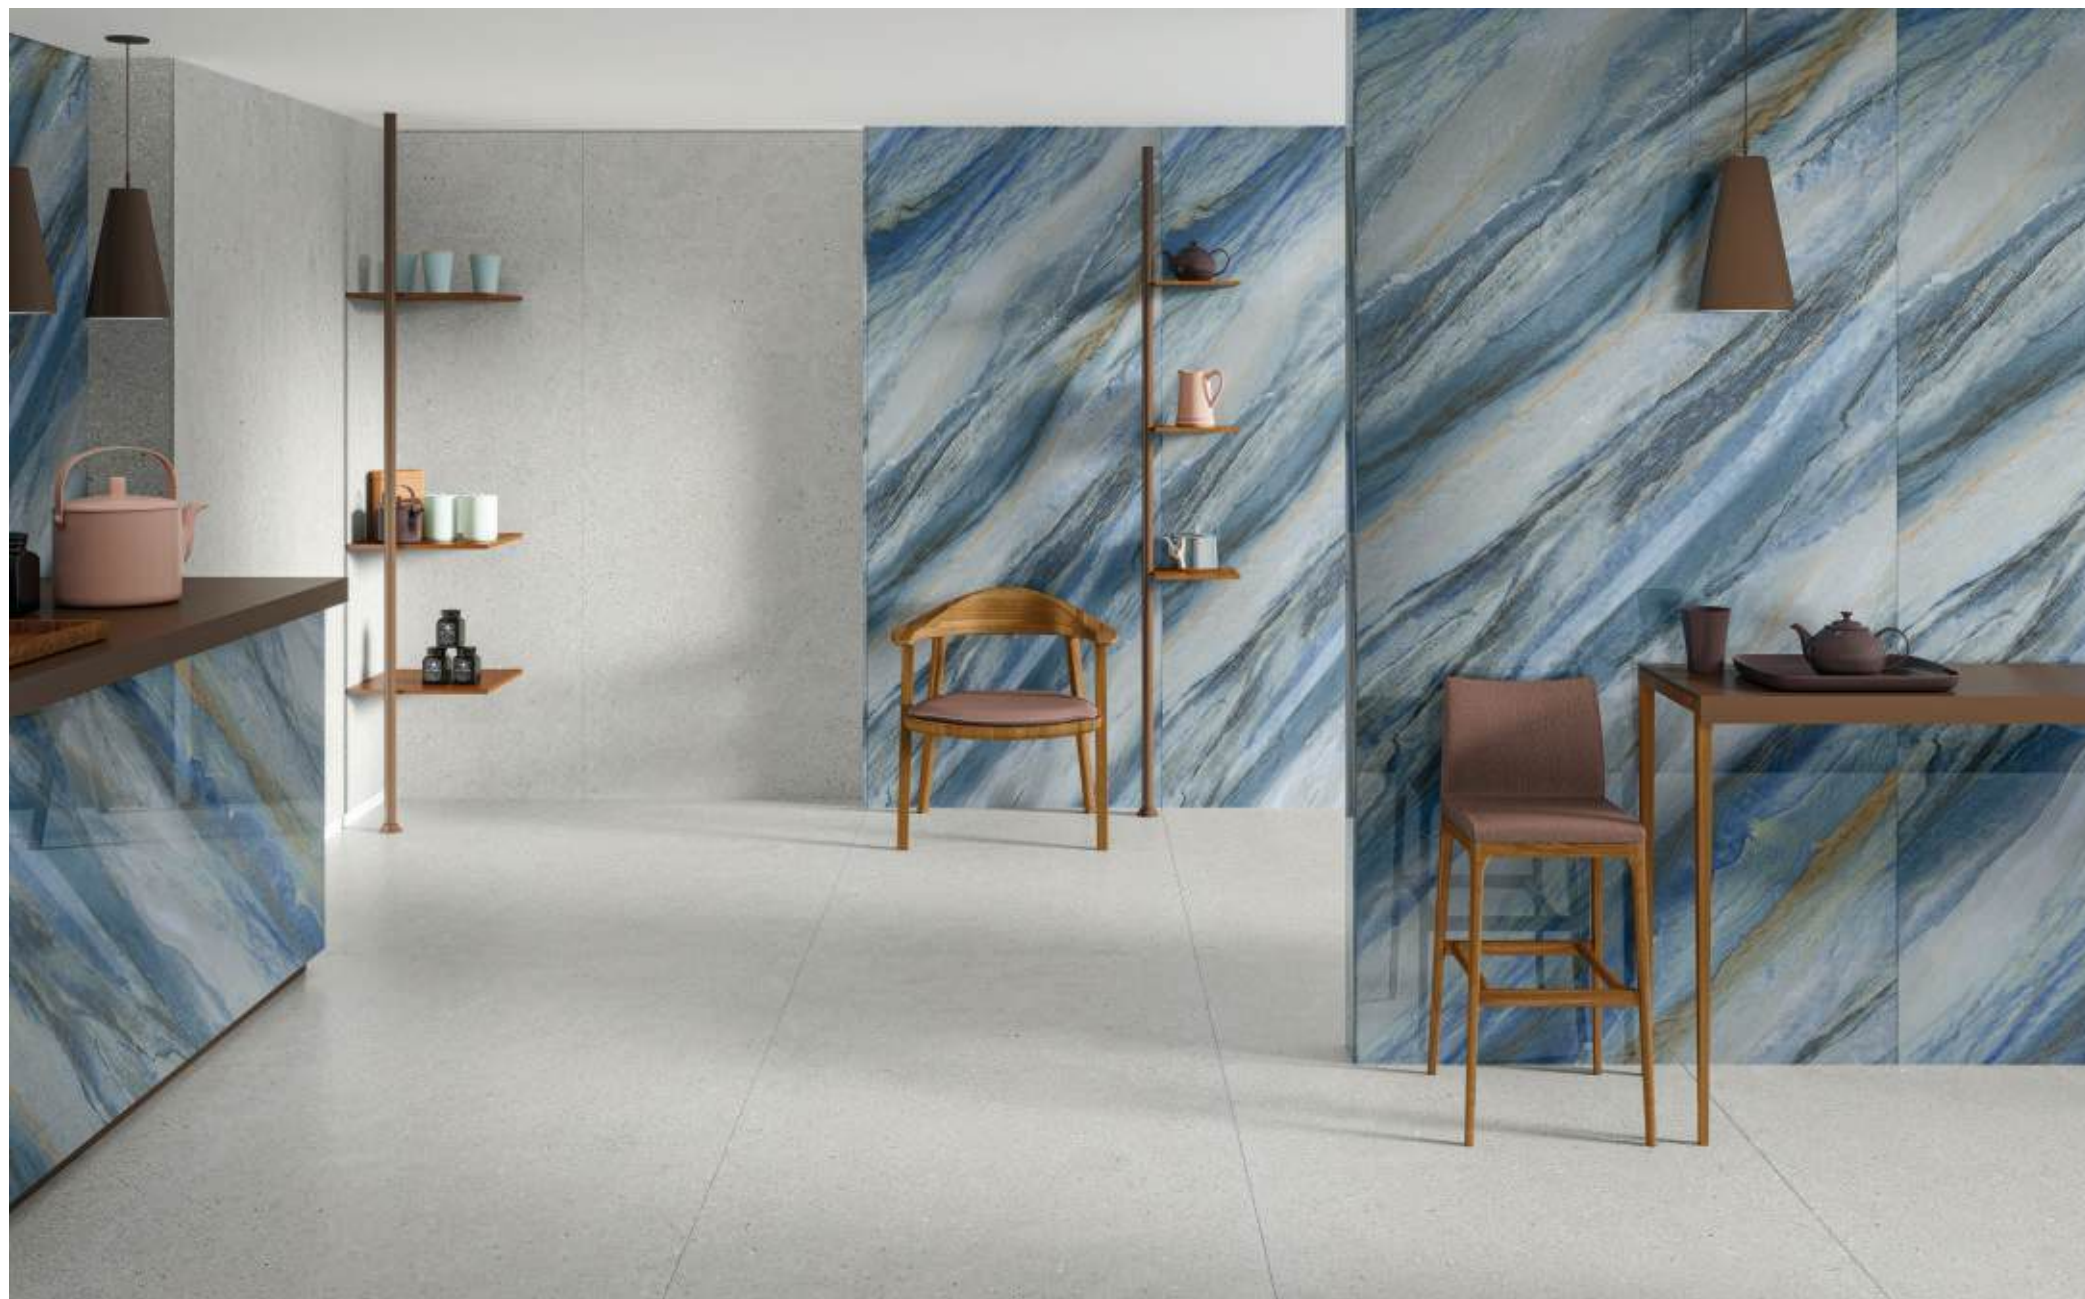

Wall

San Marino
Type: Grey Body
High Gloss

Floor

Grey Fjord
Type: Grey Body
Matt