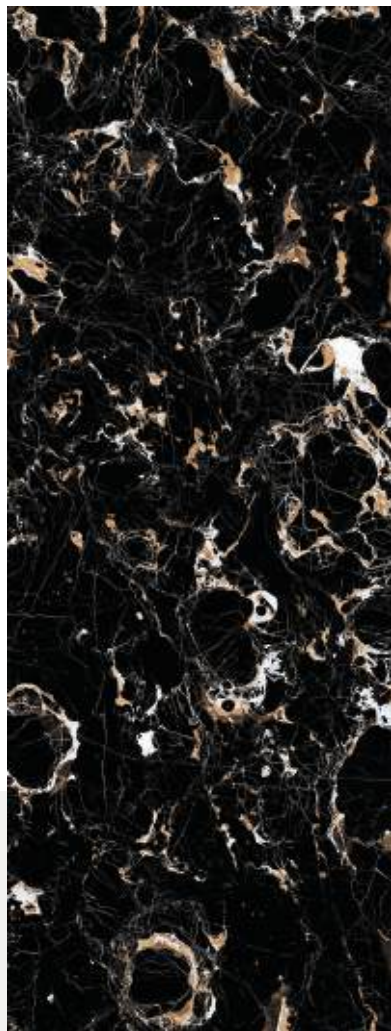

Available Dimension

1200x3200 | 1200x2800
1200x2400 | 800x3200
800x2400

BLACK BODY

PORTORO BLACK

Thickness: 6mm/9mm/15mm
Finish: High Gloss
Type: Black Body
Random: 2

Available Dimension

1200x3200 | 1200x2800
1200x2400 | 800x3200
800x2400