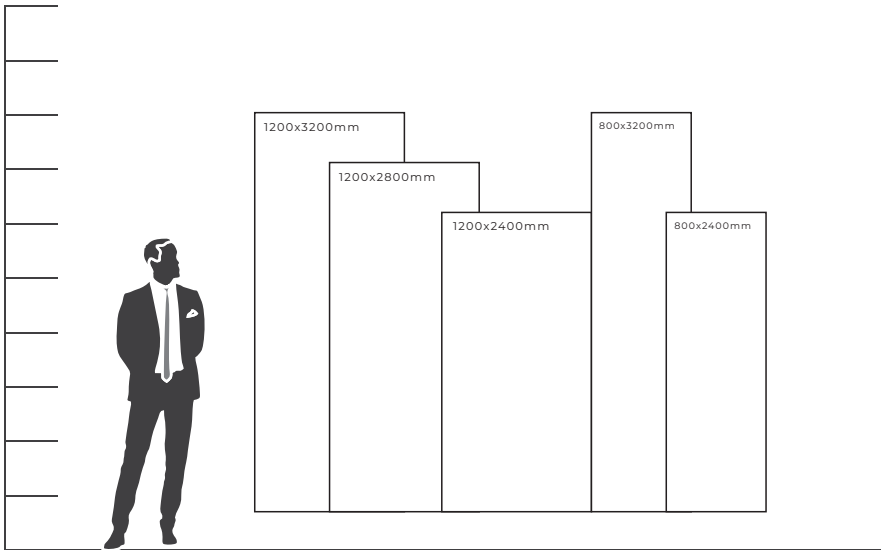

THE COLLECTION

ABSOLUTE COLOR IMMENSE THICKNESS

Every space is different and so is the vision for their embellishment. Now is the time to add versatility and vividness to your surfaces and imprint them with your style of creativity. Spaces tell stories of celebration, togetherness, joy and so more. With varied size options, you have the freedom to play with your ideas and make them alive in your desired space. The collection offering multiple size variants is a visual feast of colors and delightful designs to make your ambiance alluring and inviting.

Adaptable Size

The grand size of the collection is versatile on the contrary and allows one to explore decor ideas and execute them to perfection

Resourceful Application

The multifarious size offers versatile application possibilities for your spaces, furniture, and other tiling needs

Impeccable Lay

The variable sizes under the collection offers a seamless lay for your select spaces with less unflattering grout lines and facilitating a continuous floor and wall.