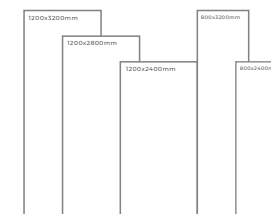

Available Dimension

1200x3200 | 1200x2800
1200x2400 | 800x3200
800x2400