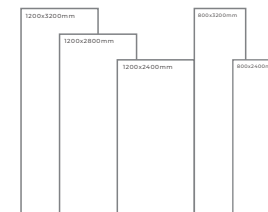

Available Dimension

1200x3200 | 1200x2800
1200x2400 | 800x3200
800x2400

ANTICO CREMA

Thickness: 6mm/9mm/15mm
Finish: Gloss
Type: White Body
Random: 2

Available Dimension

1200x3200 | 1200x2800
1200x2400 | 800x3200
800x2400

WHITE BODY

CALACATTA BIANCO

Thickness: 6mm/9mm/15mm
Finish: Gloss
Type: White Body
Random: 2

Available Dimension

1200x3200 | 1200x2800
1200x2400 | 800x3200
800x2400

CALACATTA IMPERIO

Thickness: 6mm/9mm/15mm
Finish: Gloss
Type: White Body
Random: 2