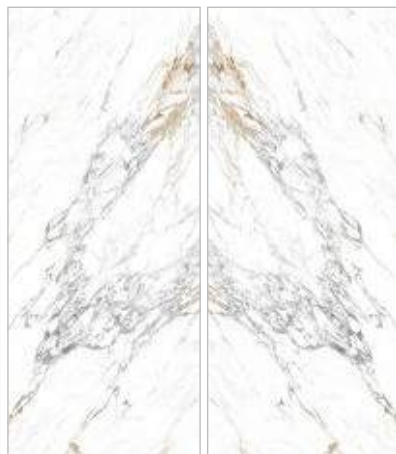

WHITE BODY

STATUARIO MAGIA

Thickness: 6mm/9mm/15mm
Finish: Bookmatch Gloss
Type: White Body
Random: 2

Available Dimension

1200x3200 | 1200x2800
1200x2400 | 800x3200
800x2400

QUARTZ ROSE

Thickness: 6mm/9mm/15mm
Finish: Bookmatch Gloss
Type: White Body
Random: 2