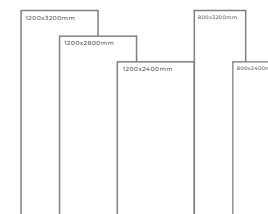

Available Dimension

1200x3200 | 1200x2800
1200x2400 | 800x3200
800x2400