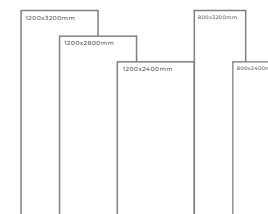

Available Dimension

1200x3200 | 1200x2800
1200x2400 | 800x3200
800x2400

BLACK BODY

TAO NERO MARQUINIA

Thickness: 6mm/9mm/15mm
Finish: High Gloss
Type: Black Body
Random: 2

Available Dimension

1200x3200 | 1200x2800
1200x2400 | 800x3200
800x2400