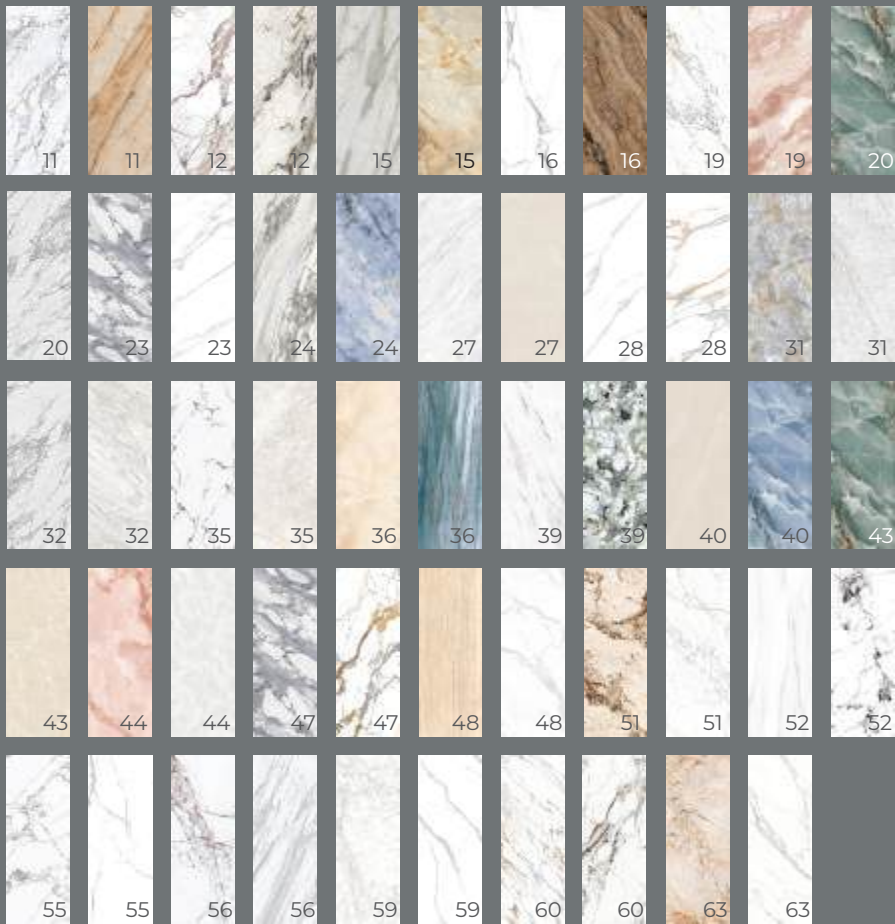

White Body

116	Design
03	BODY

Bring home the innovative streak of Vetican Tiling Solutions which has elements of beauty, aesthetics and design harmony to enliven your ambiance with energy and elan.

CONTENT

Black Body

Grey Body