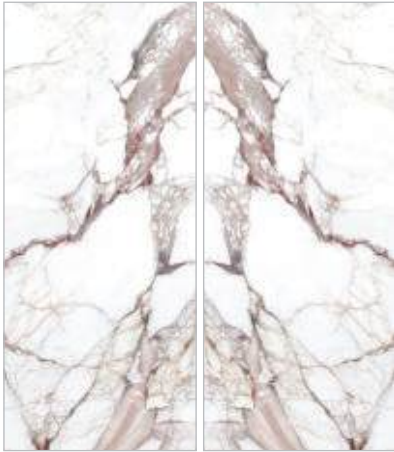

Available Dimension

1200x3200 | 1200x2800
1200x2400 | 800x3200
800x2400

WHITE BODY

COLORADO FLIP

Thickness: 6mm/9mm/15mm
Finish: Bookmatch Gloss
Type: White Body
Random: 2

Available Dimension

1200x3200 | 1200x2800
1200x2400 | 800x3200
800x2400