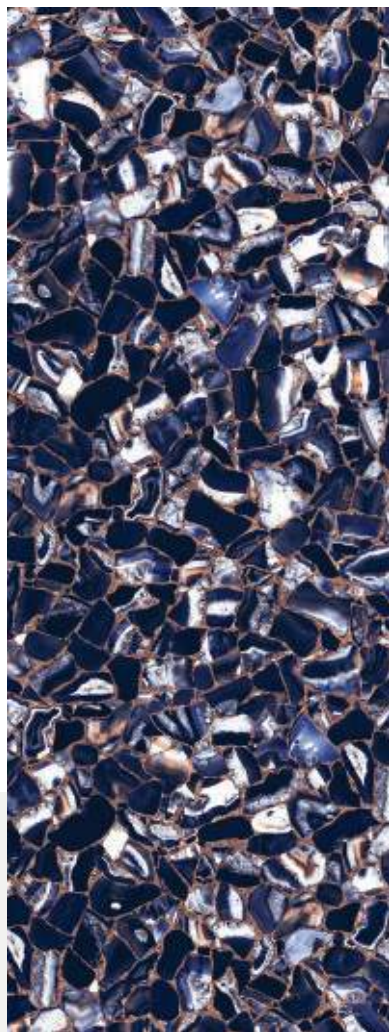

BLACK BODY

TERRO BLUE

Thickness: 6mm/9mm/15mm
Finish: High Gloss
Type: Black Body
Random: 2

Available Dimension

1200x3200 | 1200x2800
1200x2400 | 800x3200
800x2400

VOLGA BLUE

Thickness: 6mm/9mm/15mm
Finish: High Gloss
Type: Black Body
Random: 2

Available Dimension

1200x3200 | 1200x2800
1200x2400 | 800x3200
800x2400