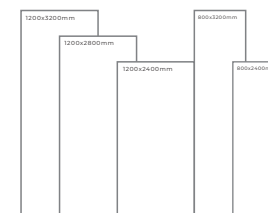

Available Dimension

1200x3200 | 1200x2800
1200x2400 | 800x3200
800x2400