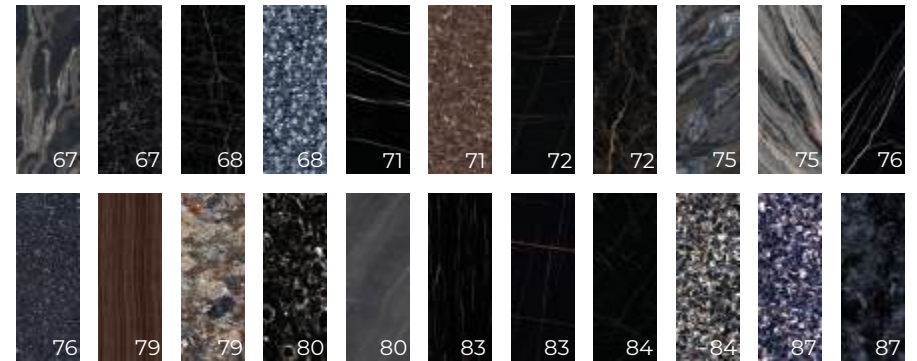

CONTENT

Black Body