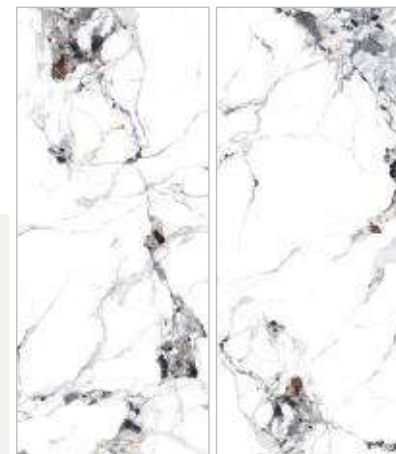

Available Dimension

1200x3200 | 1200x2800
1200x2400 | 800x3200
800x2400