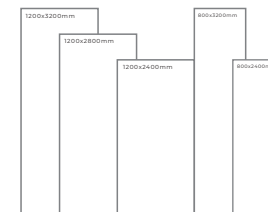

Available Dimension

1200x3200 | 1200x2800
1200x2400 | 800x3200
800x2400

WHITE BODY

NAIROBY CREMA

Thickness: 6mm/9mm/15mm
Finish: Gloss
Type: White Body
Random: 2

Available Dimension

1200x3200 | 1200x2800
1200x2400 | 800x3200
800x2400