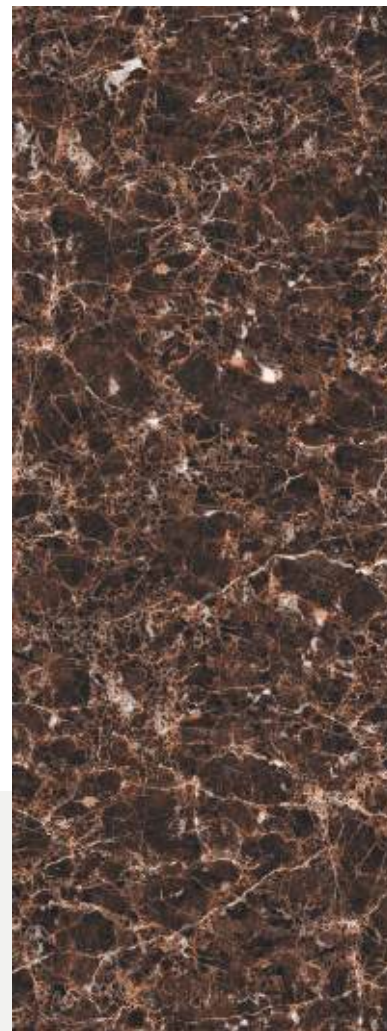

BLACK BODY

COLONIAL BLACK

Thickness: 6mm/9mm/15mm
Finish: High Gloss
Type: Black Body
Random: 2

Available Dimension

1200x3200 | 1200x2800
1200x2400 | 800x3200
800x2400

CRYSTAL EMPERADOR

Thickness: 6mm/9mm/15mm
Finish: High Gloss
Type: Black Body
Random: 2