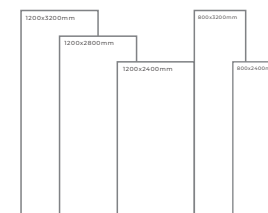

Available Dimension

1200x3200 | 1200x2800
1200x2400 | 800x3200
800x2400

FRENZY WHITE

Thickness: 6mm/9mm/15mm
Finish: Gloss
Type: White Body
Random: 2

Available Dimension

1200x3200 | 1200x2800
1200x2400 | 800x3200
800x2400