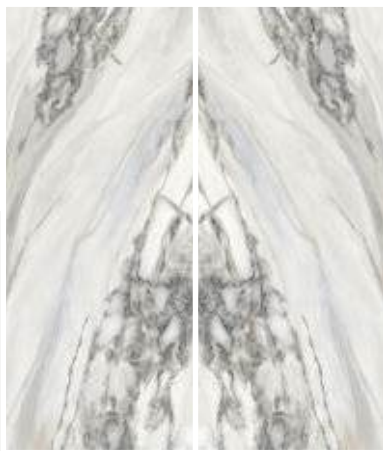

Available Dimension

1200x3200 | 1200x2800
1200x2400 | 800x3200
800x2400

WHITE BODY

VERONIC ARBESQUE

Thickness: 6mm/9mm/15mm
Finish: Bookmatch Gloss
Type: White Body
Random: 2

Available Dimension

1200x3200 | 1200x2800
1200x2400 | 800x3200
800x2400