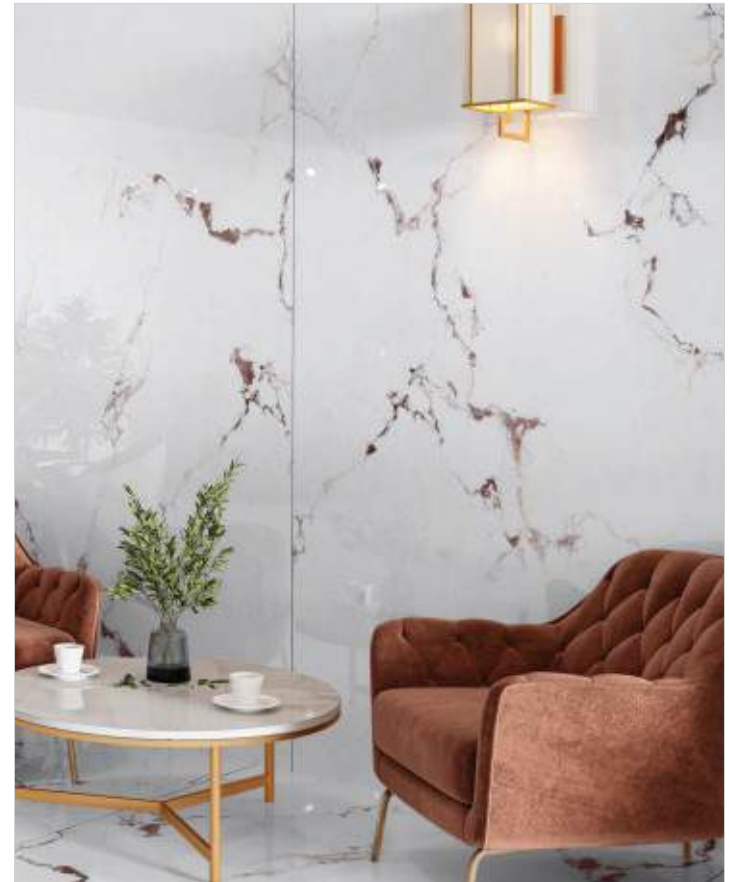

FRAGMENT WHITE

The attention seeker you would love to attend every minute. Step up and experience the heavenly grandeur beneath your feet.

WHITE BODY

FRAGMENT WHITE

Thickness: 6mm/9mm/15mm
Finish: Gloss
Type: White Body
Random: 2