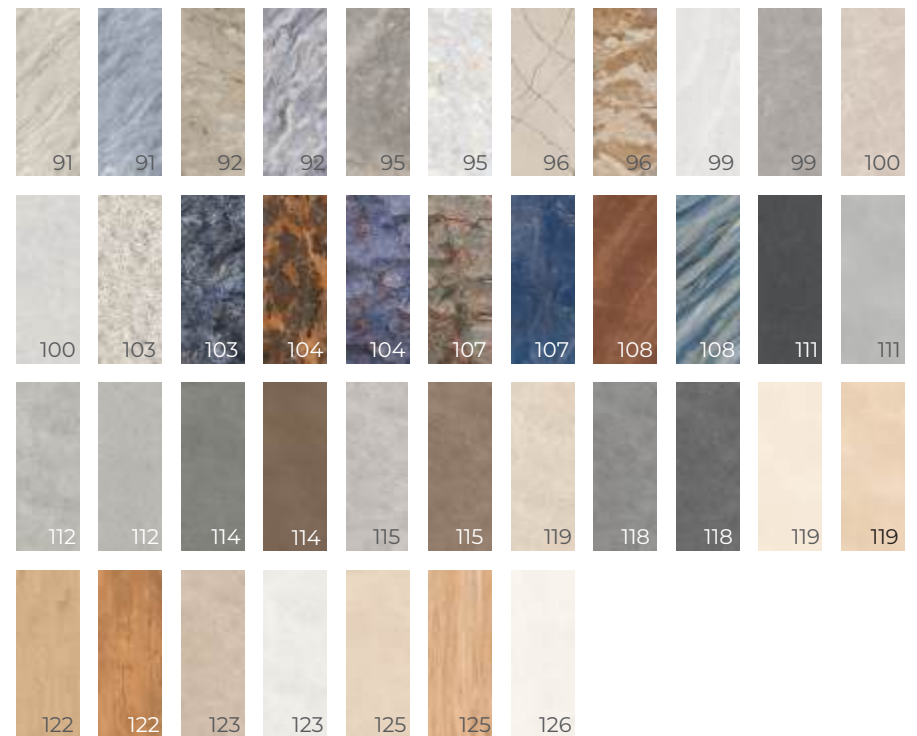

White Body

116	Design
03	BODY

Bring home the innovative streak of Vetican Tiling Solutions which has elements of beauty, aesthetics and design harmony to enliven your ambiance with energy and elan.

CONTENT

Black Body

Grey Body