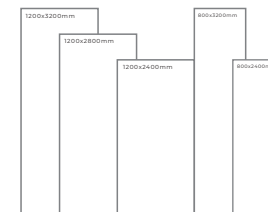

Available Dimension

1200x3200 | 1200x2800
1200x2400 | 800x3200
800x2400