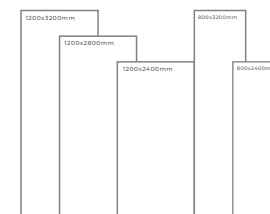

Available Dimension

1200x3200 | 1200x2800
1200x2400 | 800x3200
800x2400