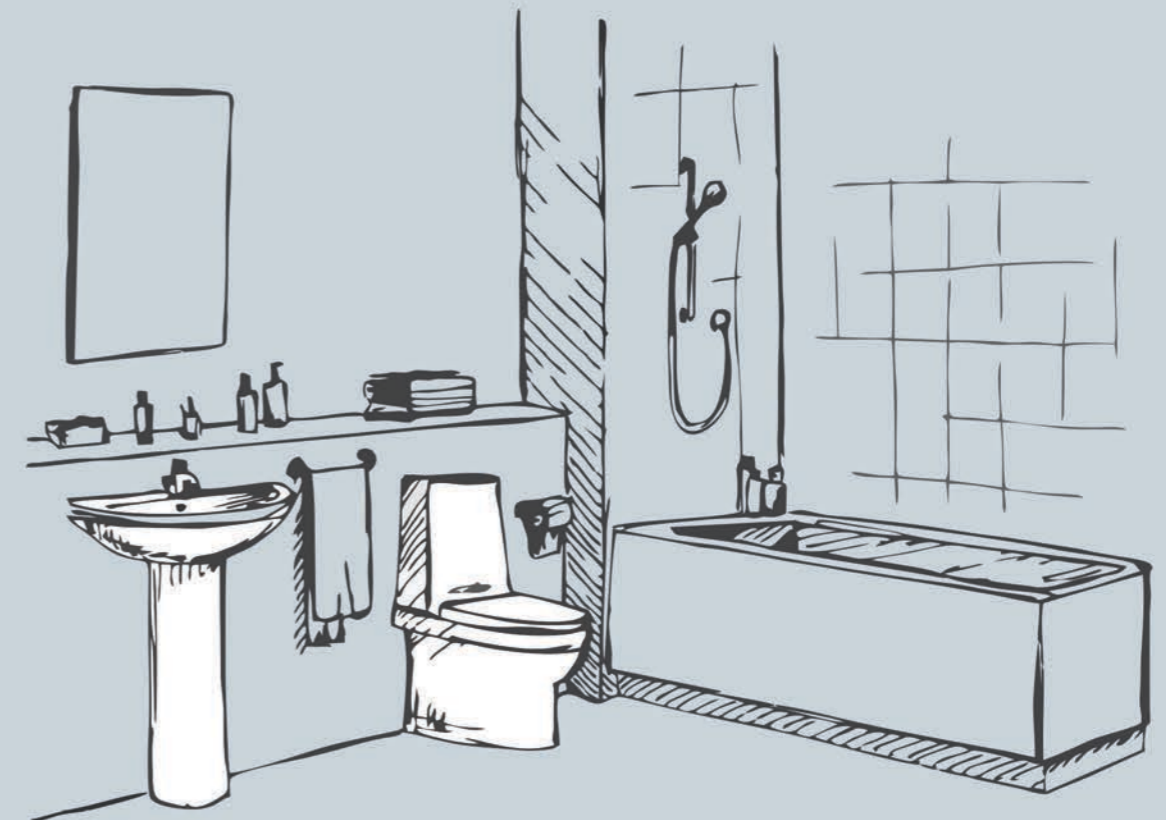

INNOVATIVE BATHWARE SELECTION

Discover our distinctive collection of bathware products, where innovation meets functionality. Our carefully curated range is designed to enhance your daily rituals with modern aesthetics and advanced features.

Easy to Clean

High quality Glazing for glossy finish

Anti-fungal and Self-cleaning properties

Easily removable Scratches and breaks

More silece in Water flow

Compact and Architecture design