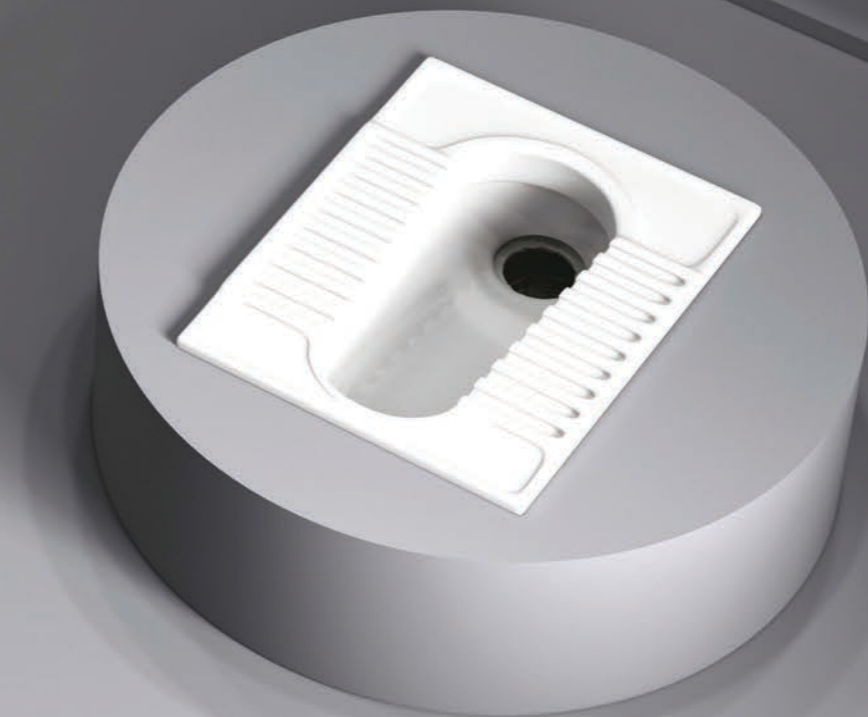

Category
WALL HUNG BASIN

Sizes
375L x 260W x 105H mm

JOY

Category
WALL HUNG BASIN

Sizes
430L x 310W x 145H mm

TIM

Category
WALL HUNG BASIN

Sizes
410L x 275W x 140H mm

REX

Category
WALL HUNG BASIN

Sizes
360L x 225W x 100H mm

SOLO

Category
WALL HUNG BASIN

Sizes
445L x 365W x 140H mm

EWC PAN URINAL COLLECTION

EURECA