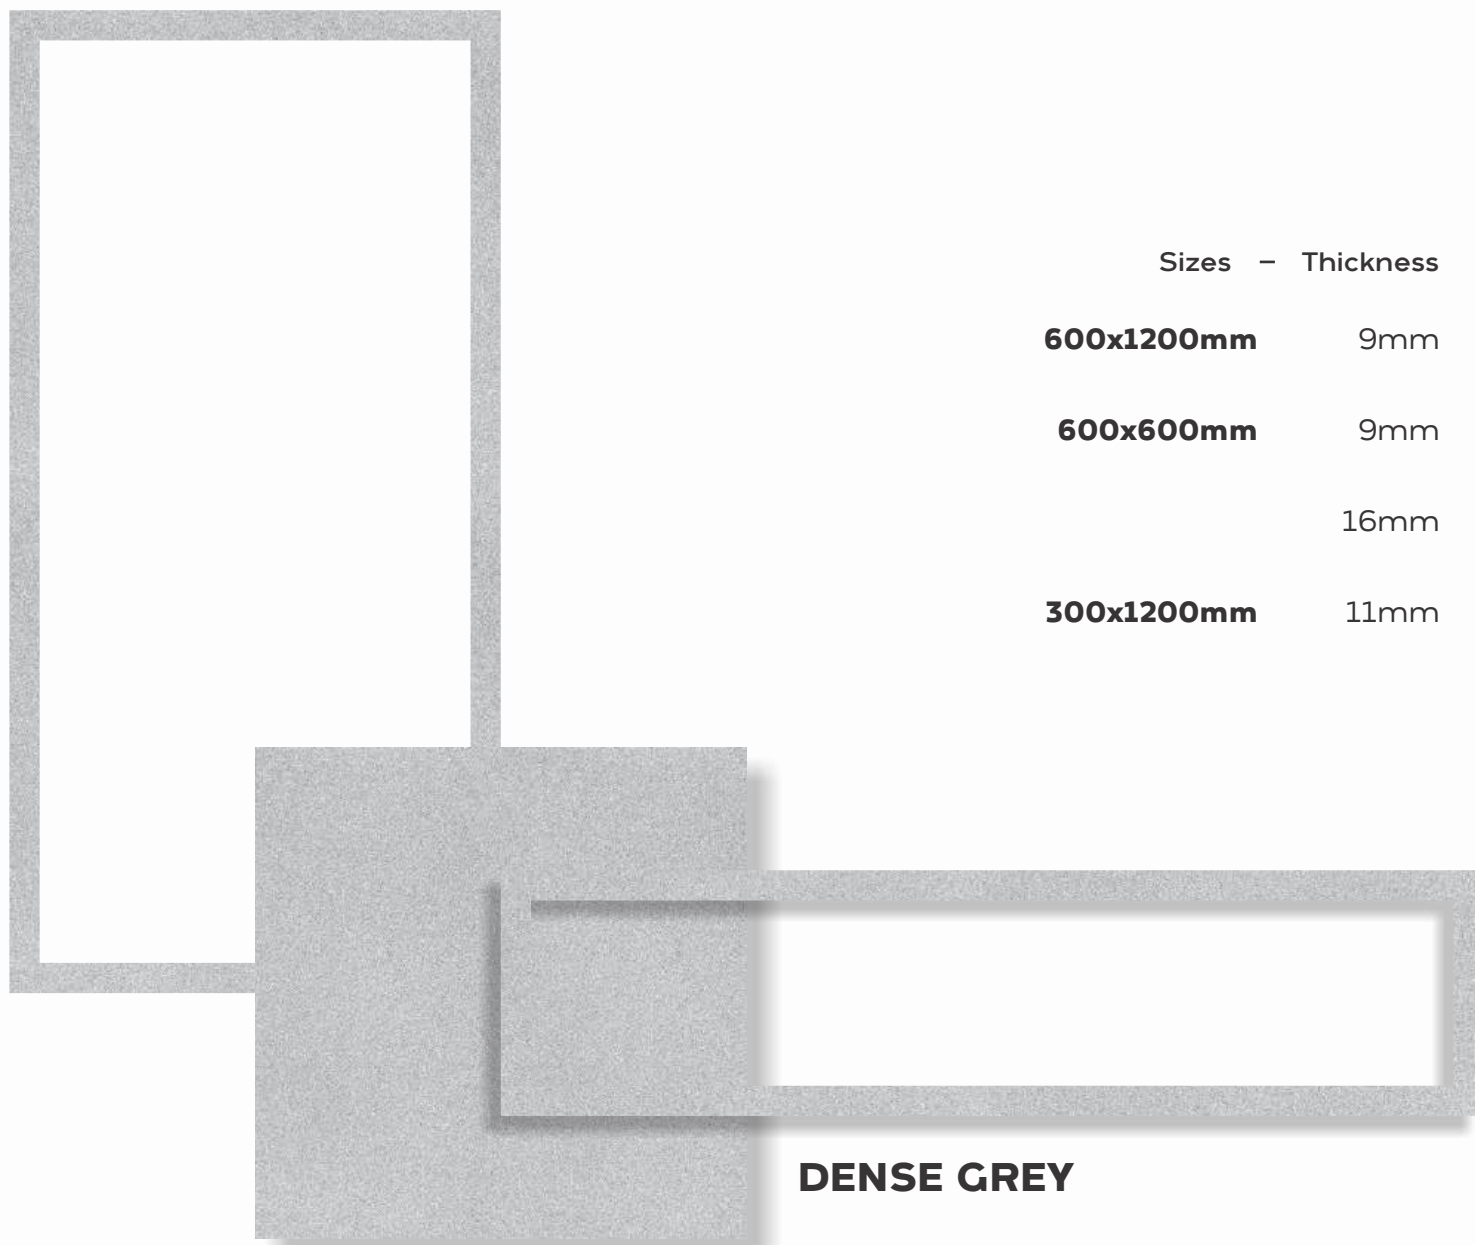

**FULL
BODY**
TILES

DENSE SERIES

FULL
BODY
TILES

Adventurous
nature

600x1200mm
600x600mm
300x1200mm

DENSE GREY

Sizes	Thickness
600x1200mm	9mm
600x600mm	9mm
	16mm
300x1200mm	11mm

Polish	Satin	Rustic
	●	
●	●	●
	●	●
	●	

Application

- Wall

- Floor

- Furniture
Tops

- Facade

- Terrace

DENSE GREY

Sizes	Thickness
600x1200mm	9mm
600x600mm	9mm
	16mm
300x1200mm	11mm

Polish - Satin - Rustic

Application

SLATE GREY

SLATE GREY

Sizes - Thickness
600x1200mm 9mm

Polish - Satin - Rustic

Application

SLATE NERO