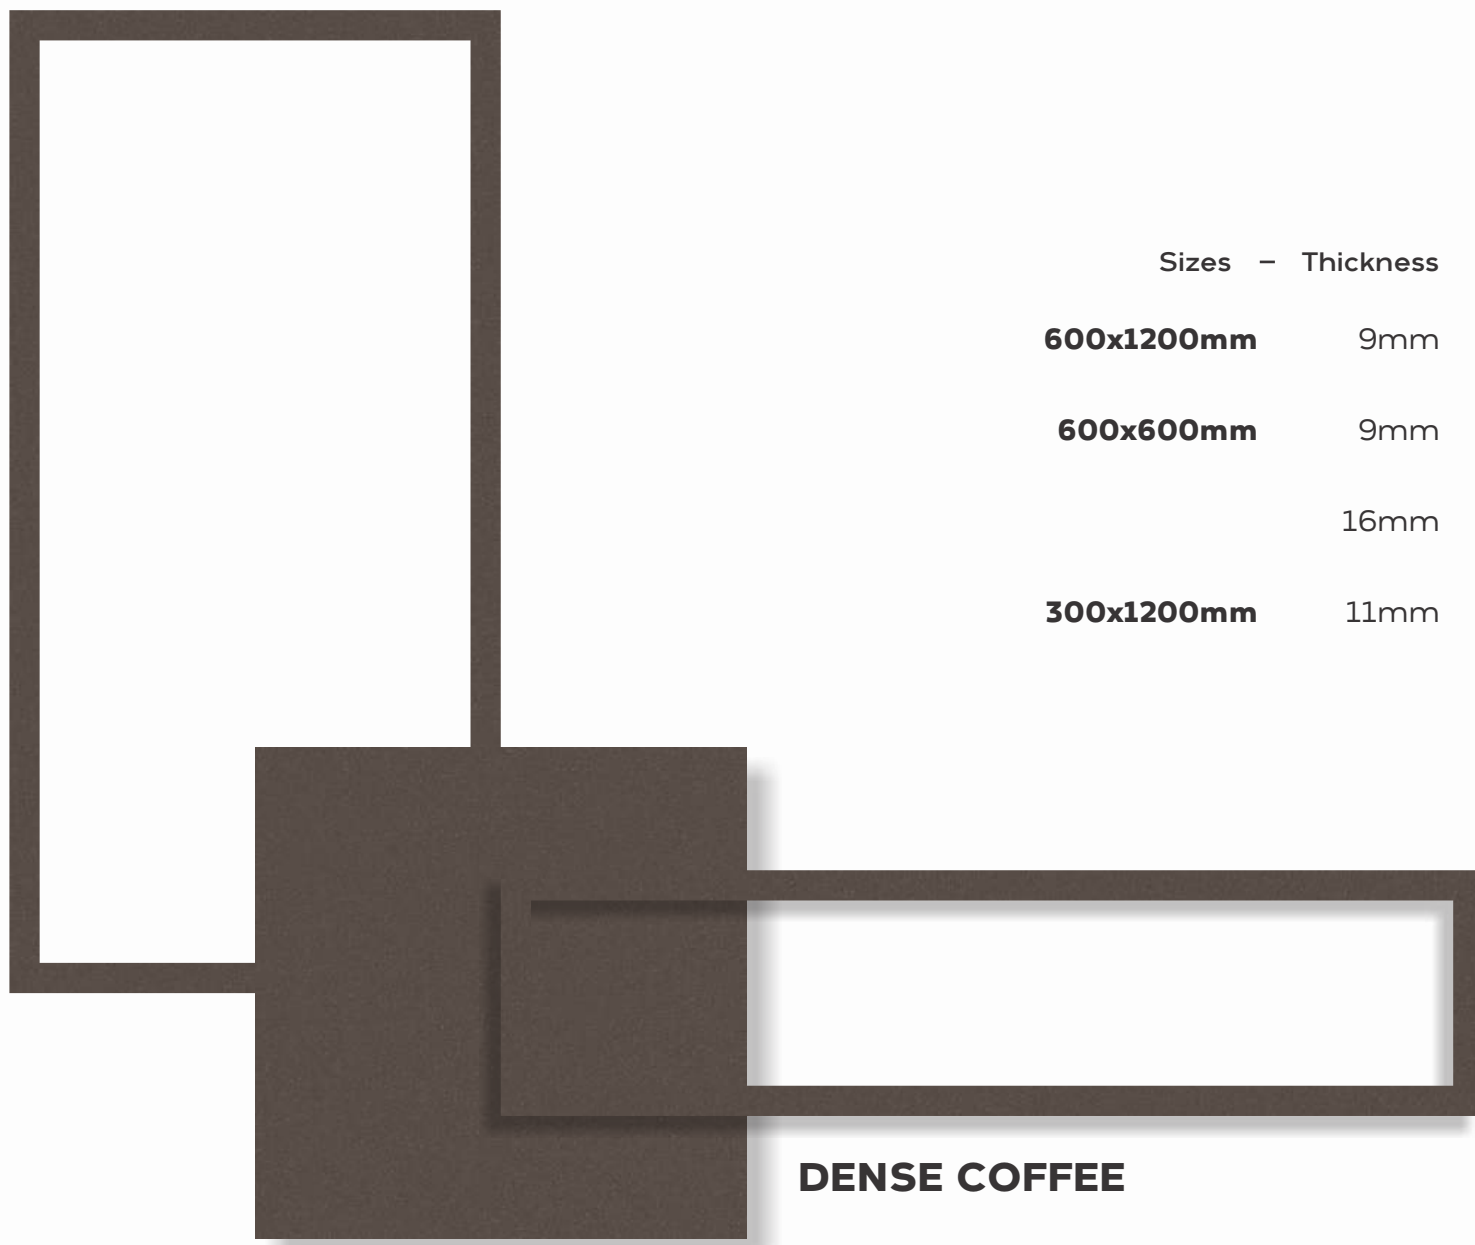

Application

- Wall

- Floor

- Furniture
Tops

- Facade

- Terrace

DENSE GREY

Sizes	Thickness
600x1200mm	9mm
600x600mm	9mm
	16mm
300x1200mm	11mm

- Wall 
- Floor 
- Furniture Tops 
- Facade 
- Terrace 

DENSE CREMA

Sizes	Thickness
600x1200mm	9mm
600x600mm	9mm
	16mm
300x1200mm	11mm

Polish	Satin	Rustic
	●	
●	●	●
	●	●
	●	

Application

DENSE COFFEE

DENSE COFFEE

FLOAT MUSHROOM

Sizes	Thickness
600x1200mm	9mm
600x600mm	9mm

Polish	Satin	Rustic
	●	
	●	

Application

FLOAT GREY

FLOAT GREY

Sizes	Thickness
600x1200mm	9mm
600x600mm	9mm

Polish	Satin	Rustic
	●	
	●	

Polish - Satin - Rustic

Application

SLATE GREY

SLATE GREY

Sizes - Thickness
600x1200mm 9mm

Polish - Satin - Rustic

Application

SLATE NERO