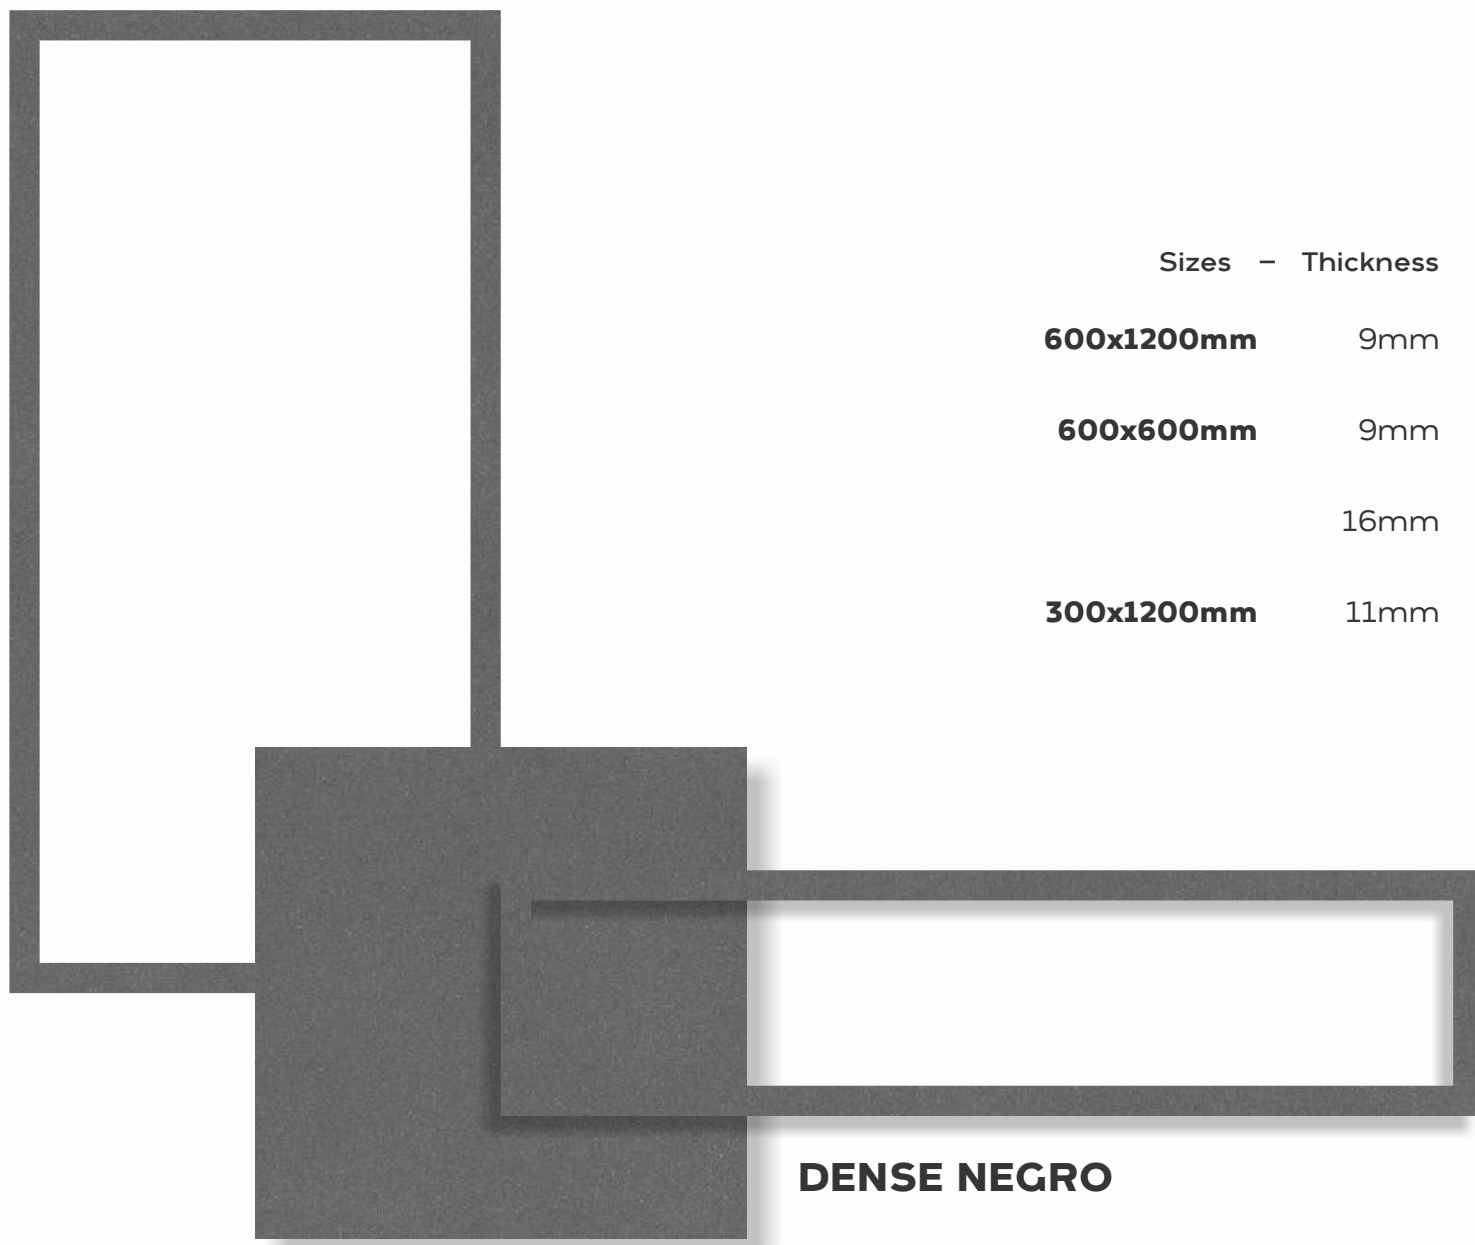

**FULL
BODY**
TILES

DENSE SERIES

FULL
BODY
TILES

Adventurous
nature

600x1200mm
600x600mm
300x1200mm

DENSE GREY

Sizes	Thickness
600x1200mm	9mm
600x600mm	9mm
	16mm
300x1200mm	11mm

Polish	Satin	Rustic
	●	
●	●	●
	●	●
	●	

Application

- Wall

- Floor

- Furniture
Tops

- Facade

- Terrace

DENSE GREY

Sizes	Thickness
600x1200mm	9mm
600x600mm	9mm
	16mm
300x1200mm	11mm

- Wall 
- Floor 
- Furniture Tops 
- Facade 
- Terrace 

DENSE CREMA

Sizes	Thickness
600x1200mm	9mm
600x600mm	9mm
	16mm
300x1200mm	11mm

Polish	Satin	Rustic
	●	
●	●	●
	●	●
	●	

Application

DENSE COFFEE

DENSE COFFEE

Polish - Satin - Rustic

Application

SLATE GREY

SLATE GREY

Sizes - Thickness
600x1200mm 9mm

Polish - Satin - Rustic

Application

SLATE NERO