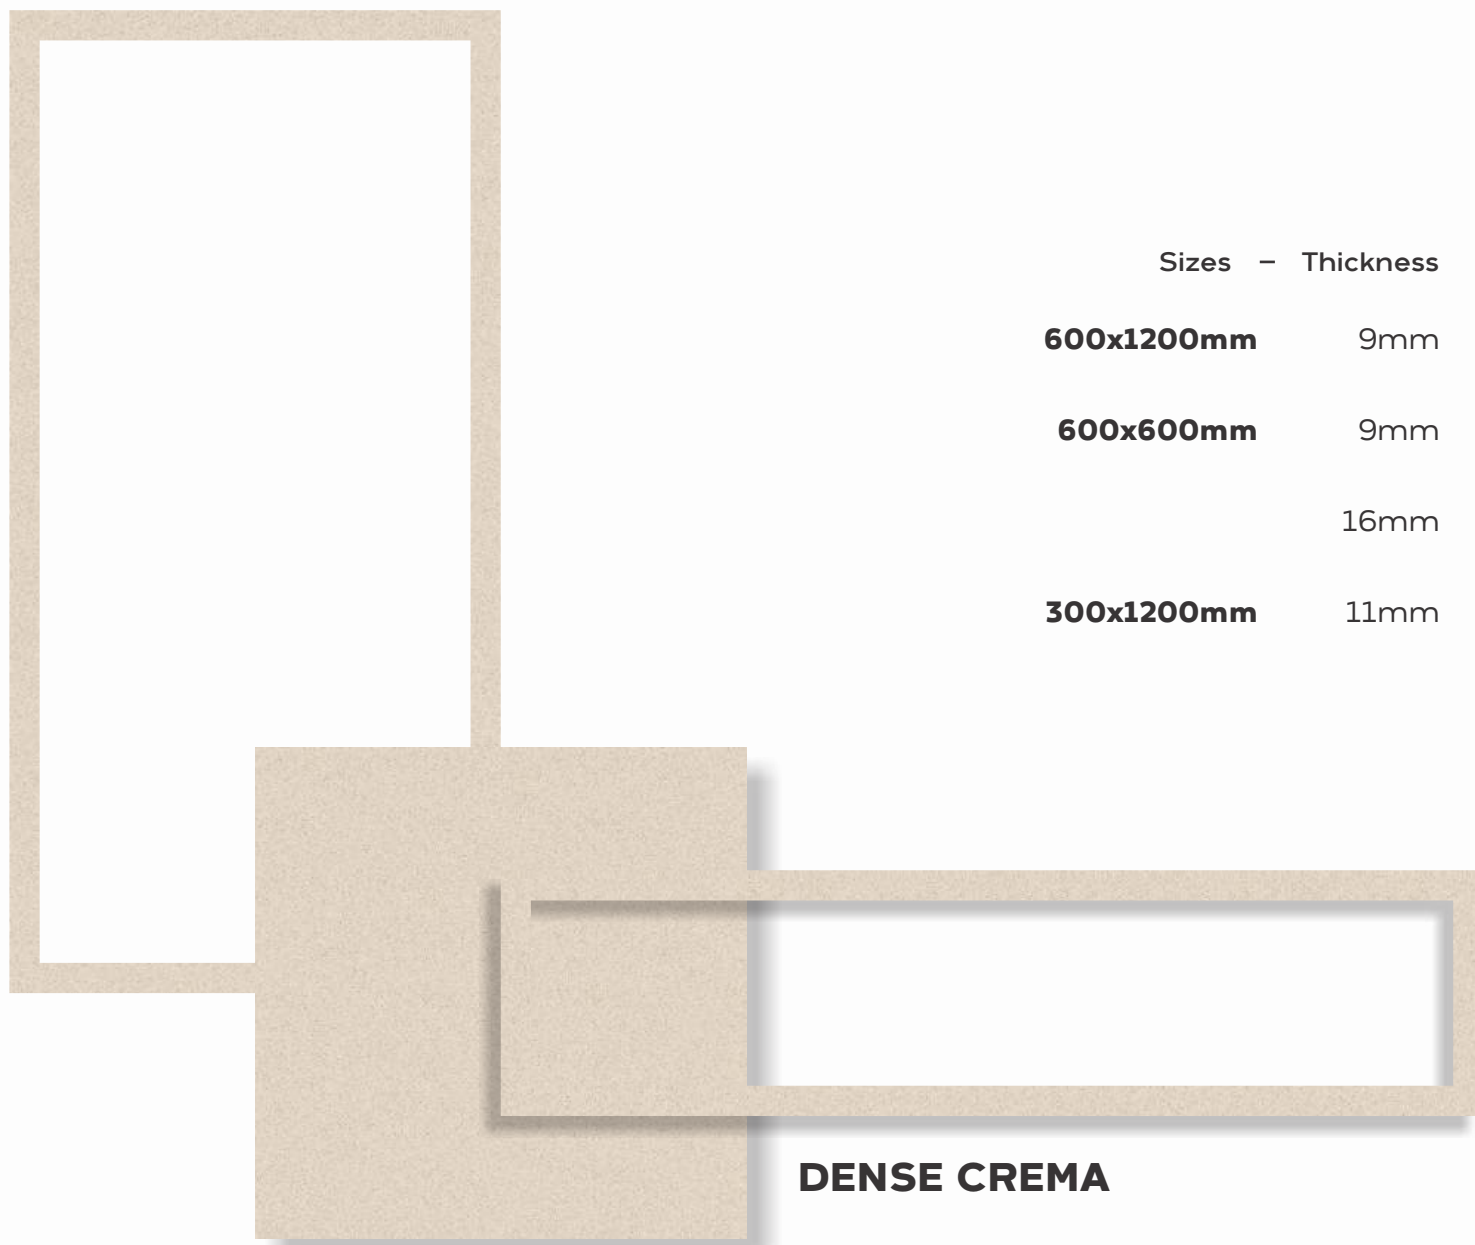

Polish	Satin	Rustic
	●	
●	●	●
	●	●
	●	

Application

DENSE NEGRO

DENSE NEGRO

Sizes	Thickness
600x1200mm	9mm
600x600mm	9mm
	16mm
300x1200mm	11mm

Polish	Satin	Rustic
	●	
●	●	●
	●	●
	●	

DENSE CREMA

Application

- Wall 
- Floor 
- Furniture Tops 
- Facade 
- Terrace 

DENSE CREMA

Sizes	Thickness
600x1200mm	9mm
600x600mm	9mm
	16mm
300x1200mm	11mm

Polish	Satin	Rustic
	●	
●	●	●
	●	●
	●	

Application

DENSE COFFEE

DENSE COFFEE

Polish - Satin - Rustic

Application

SLATE GREY

SLATE GREY

Sizes - Thickness
600x1200mm 9mm

Polish - Satin - Rustic

Application

SLATE NERO