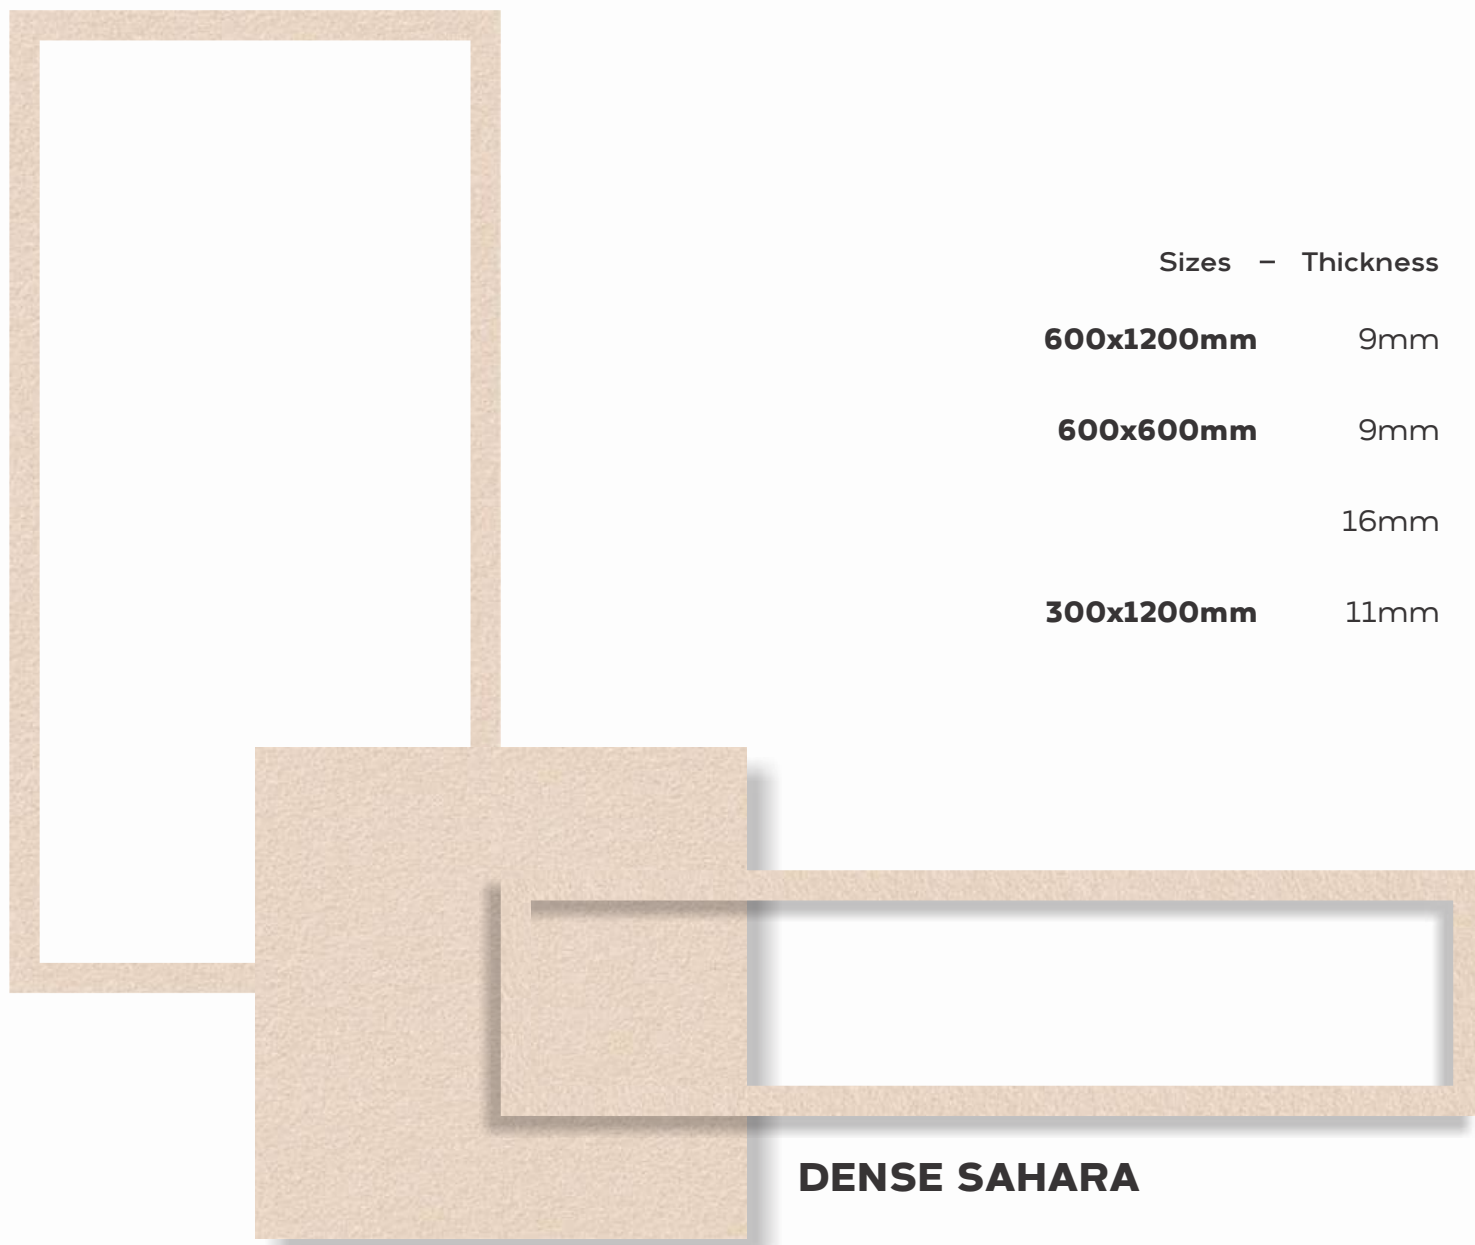

- Wall 
- Floor 
- Furniture Tops 
- Facade 
- Terrace 

DENSE CREMA

Sizes	Thickness
600x1200mm	9mm
600x600mm	9mm
	16mm
300x1200mm	11mm

Polish	Satin	Rustic
	●	
●	●	●
	●	●
	●	

Application

DENSE COFFEE

DENSE COFFEE

Sizes	Thickness
600x1200mm	9mm
600x600mm	9mm
	16mm
300x1200mm	11mm

Polish	Satin	Rustic
	●	
●	●	●
	●	●
	●	

Application

- Wall 
- Floor 
- Furniture Tops 
- Facade 
- Terrace 

DENSE SAHARA

DENSE SAHARA

Sizes - Thickness
600x600mm 9mm

Polish - Satin - Rustic

Application

SLATE GREY

SLATE GREY

Sizes - Thickness
600x1200mm 9mm

Polish - Satin - Rustic

Application

SLATE NERO