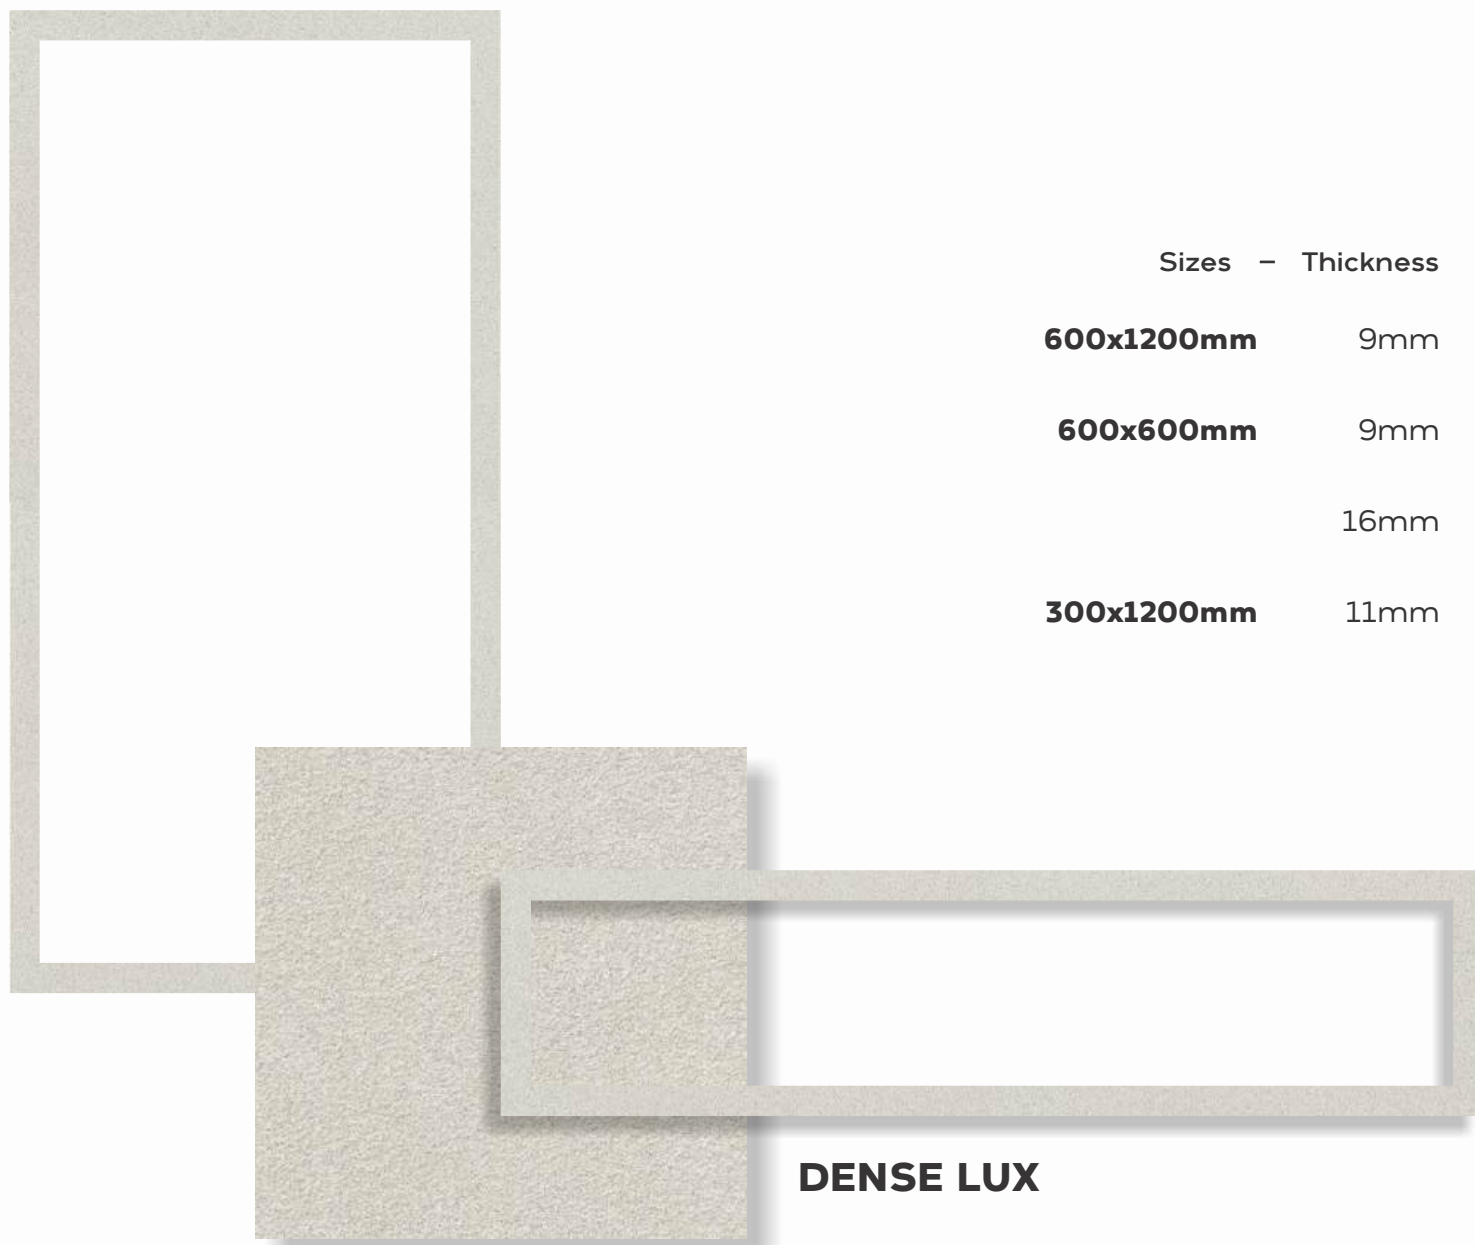

Polish - Satin - Rustic
● ● ●

DENSE COPPER

Application

DENSE COPPER

Sizes	Thickness
600x1200mm	9mm
600x600mm	9mm
	16mm
300x1200mm	11mm

Polish	Satin	Rustic
	●	
●	●	●
	●	●
	●	

Application

- Wall 
- Floor 
- Furniture Tops 
- Facade 
- Terrace 

Polish - Satin - Rustic

Application

SLATE GREY

SLATE GREY

Sizes - Thickness
600x1200mm 9mm

Polish - Satin - Rustic

Application

SLATE NERO