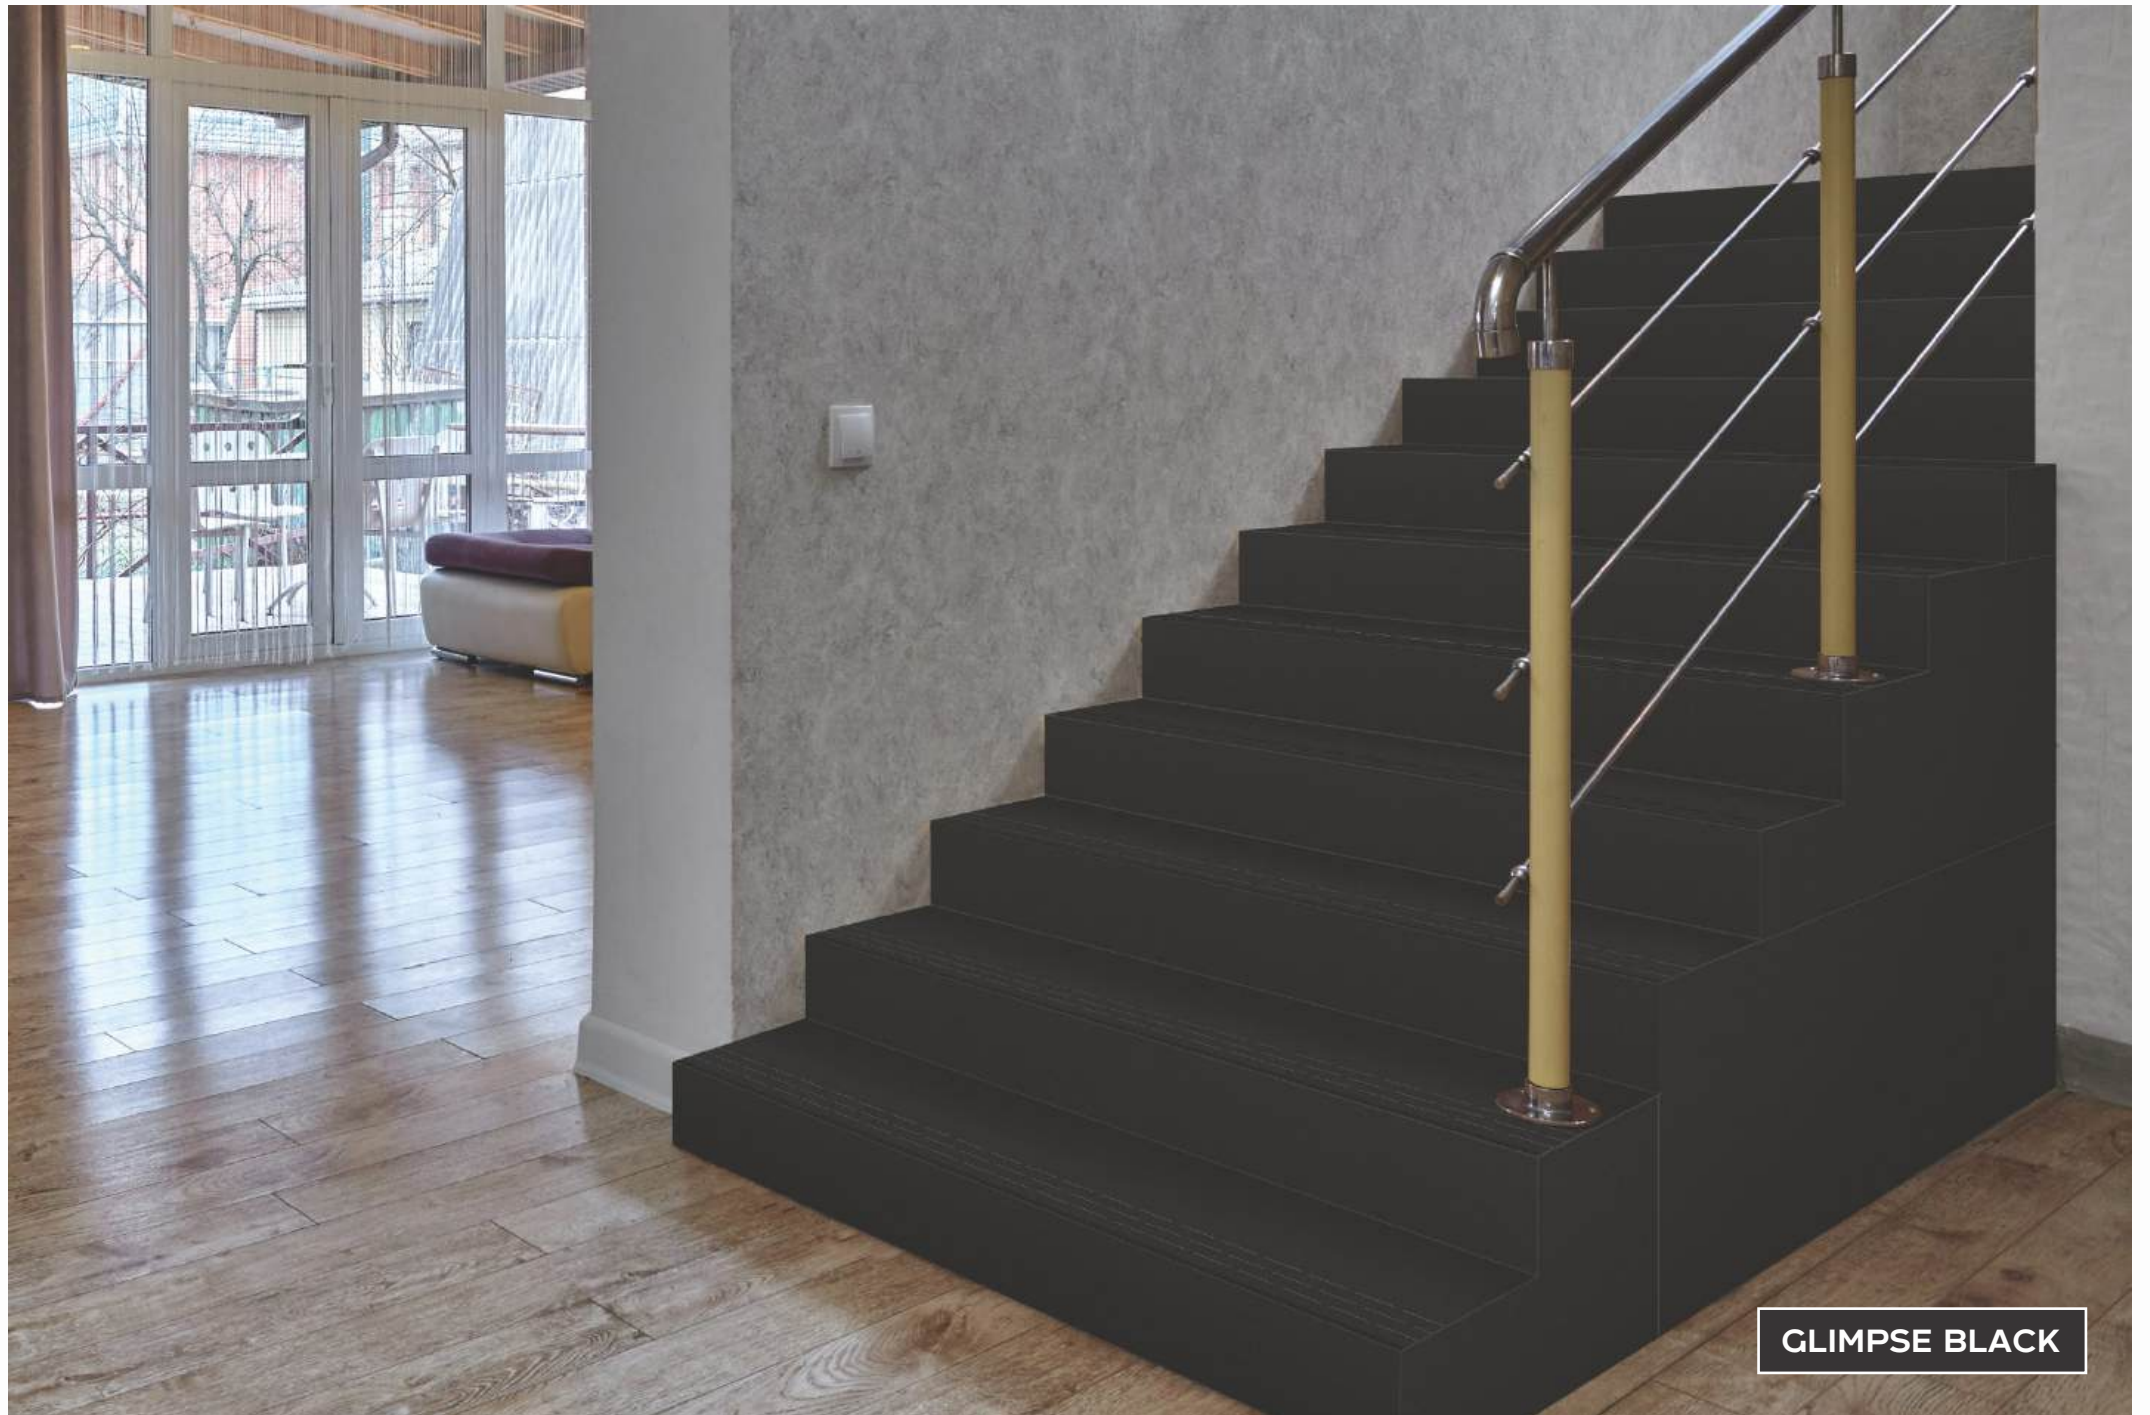

Application

GLIMPSE BLACK

GLIMPSE BLACK

FLOAT SERIES

FULL
BODY
TILES

Tranquil
creation

600x1200mm
600x600mm

Sizes	Thickness
600x1200mm	9mm
600x600mm	9mm