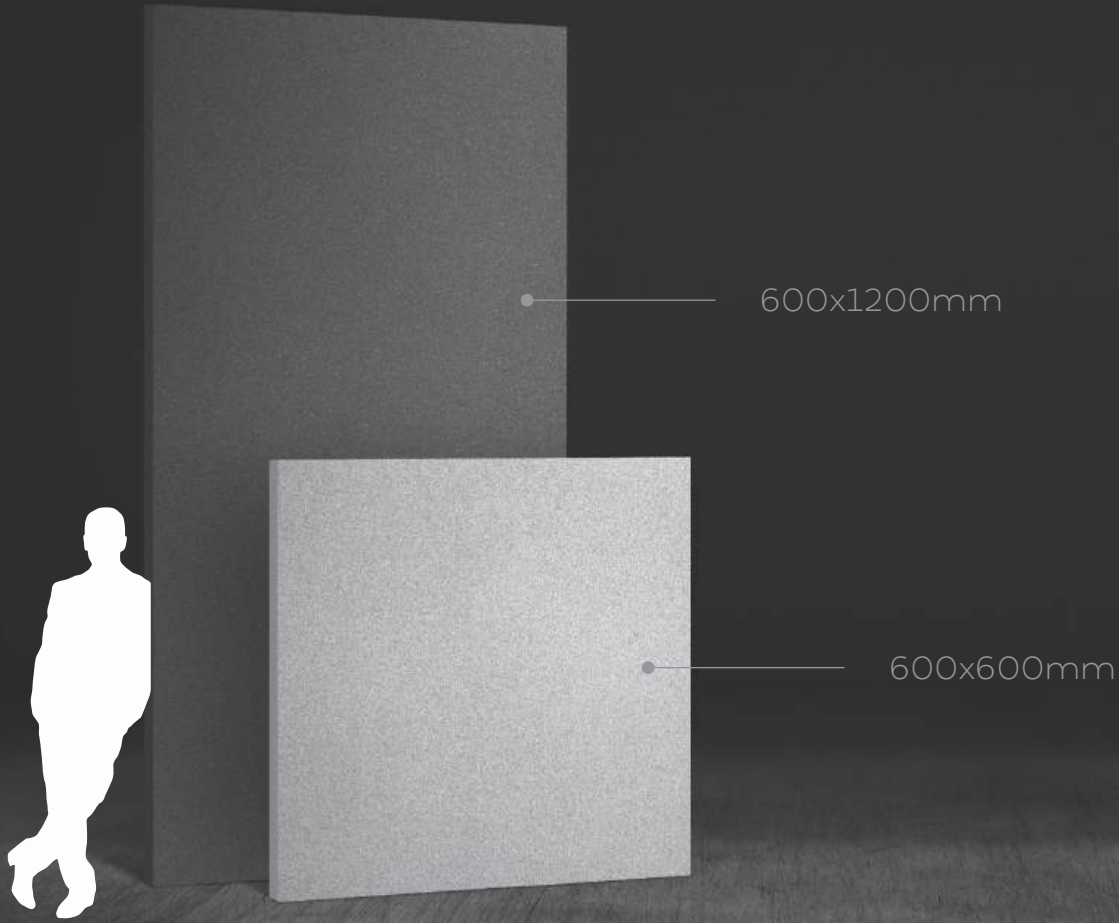

MEET NATURE IN ITS
DIFFERENT **EXPRESSIONS**

FULL
BODY
TILES

600x1200mm
600x600mm
300x1200mm

○ — dense series

○ — mosaic series

○ — glimpse series

○ — float series

○ — slate series

**FULL
BODY**
TILES

DENSE SERIES

FULL
BODY
TILES

Adventurous
nature

600x1200mm
600x600mm
300x1200mm

DENSE GREY

Sizes	Thickness
600x1200mm	9mm
600x600mm	9mm
	16mm
300x1200mm	11mm

Polish	Satin	Rustic
	●	
●	●	●
	●	●
	●	

Application

- Wall

- Floor

- Furniture
Tops

- Facade

- Terrace

DENSE GREY

Sizes	Thickness
600x1200mm	9mm
600x600mm	9mm
	16mm
300x1200mm	11mm