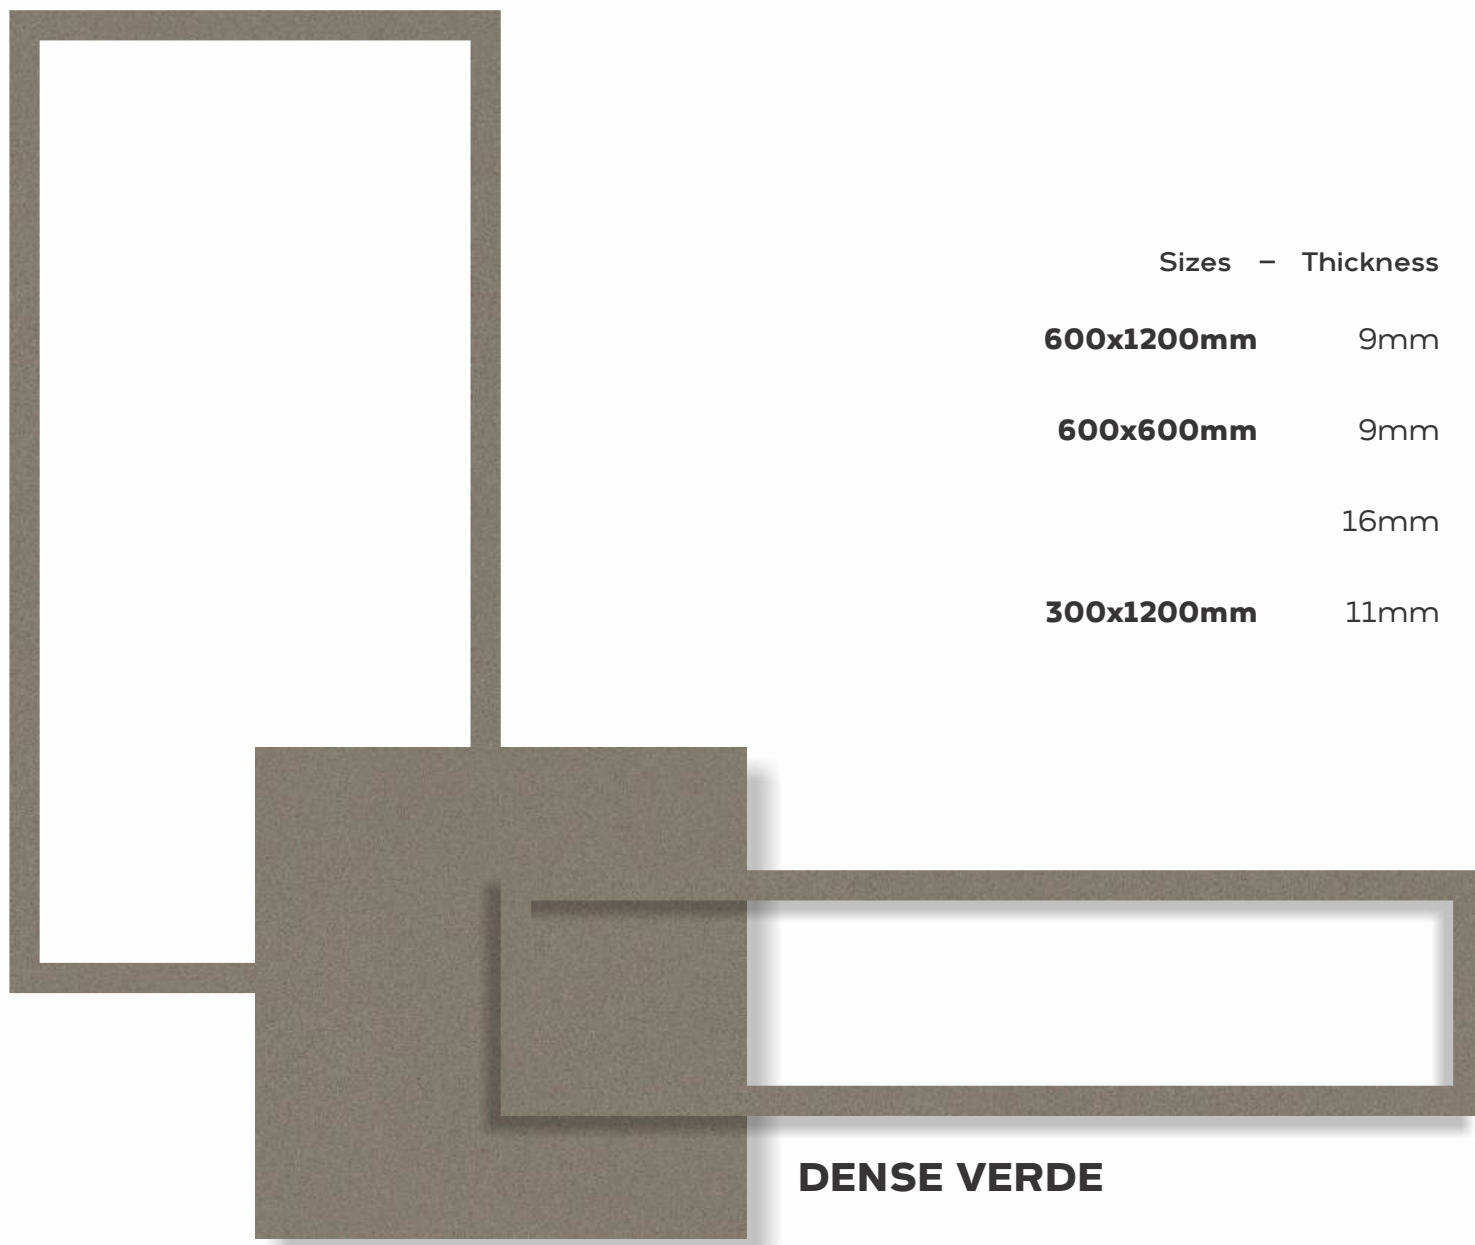

Polish - Satin - Rustic
● ● ●

DENSE COPPER

Application

DENSE COPPER

Sizes	Thickness
600x1200mm	9mm
600x600mm	9mm
	16mm
300x1200mm	11mm

Polish	Satin	Rustic
	●	
●	●	●
	●	●
	●	

Application

- Wall 
- Floor 
- Furniture Tops 
- Facade 
- Terrace 

DENSE LUX

DENSE LUX

Sizes	Thickness
600x1200mm	9mm
600x600mm	9mm
	16mm
300x1200mm	11mm

Polish	Satin	Rustic
	●	
●	●	●
	●	●
	●	

Application

- Wall 
- Floor 
- Furniture Tops 
- Facade 
- Terrace 

DENSE VERDE

DENSE VERDE

Polish - Satin - Rustic

Application

SLATE GREY

SLATE GREY

Sizes - Thickness
600x1200mm 9mm

Polish - Satin - Rustic

Application

SLATE NERO

SLATE NERO

Sizes - Thickness
600x1200mm 9mm

Polish - Satin - Rustic

Application

SLATE CREMA

SLATE CREMA