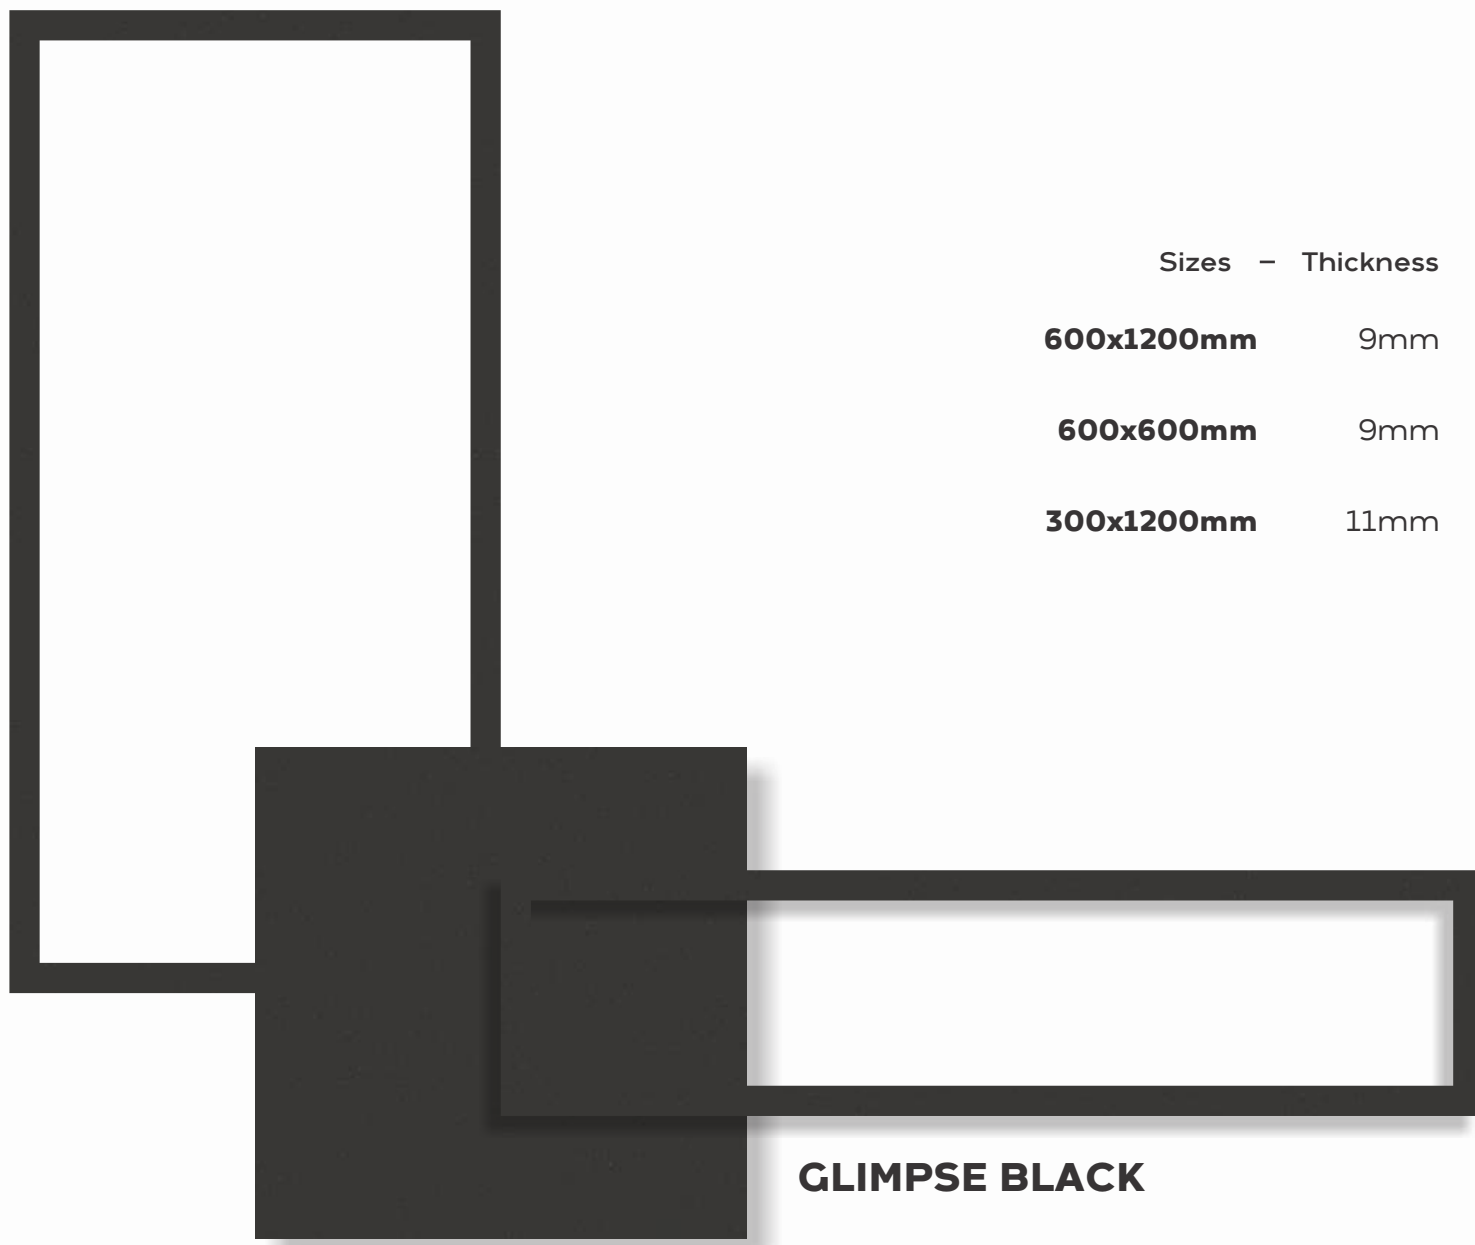

- Wall

- Floor

- Furniture
Tops

- Facade

- Terrace

GLIMPSE WHITE

Sizes	Thickness
600x1200mm	9mm
600x600mm	9mm
300x1200mm	11mm

Polish	Satin	Rustic
●	●	
●	●	●
	●	

Application

GLIMPSE BLACK

GLIMPSE BLACK

FLOAT SERIES

FULL
BODY
TILES

Tranquil
creation

600x1200mm
600x600mm

Sizes	Thickness
600x1200mm	9mm
600x600mm	9mm

Polish	Satin	Rustic
	●	
	●	

Application

FLOAT CREMA

FLOAT CREMA

Sizes	Thickness
600x1200mm	9mm
600x600mm	9mm

Polish	Satin	Rustic
	●	
	●	

Application

FLOAT MUSHROOM

FLOAT MUSHROOM

Sizes	Thickness
600x1200mm	9mm
600x600mm	9mm

Polish	Satin	Rustic
	●	
	●	

Application

FLOAT GREY

FLOAT GREY

Sizes	Thickness
600x1200mm	9mm
600x600mm	9mm

Polish	Satin	Rustic
	●	
	●	