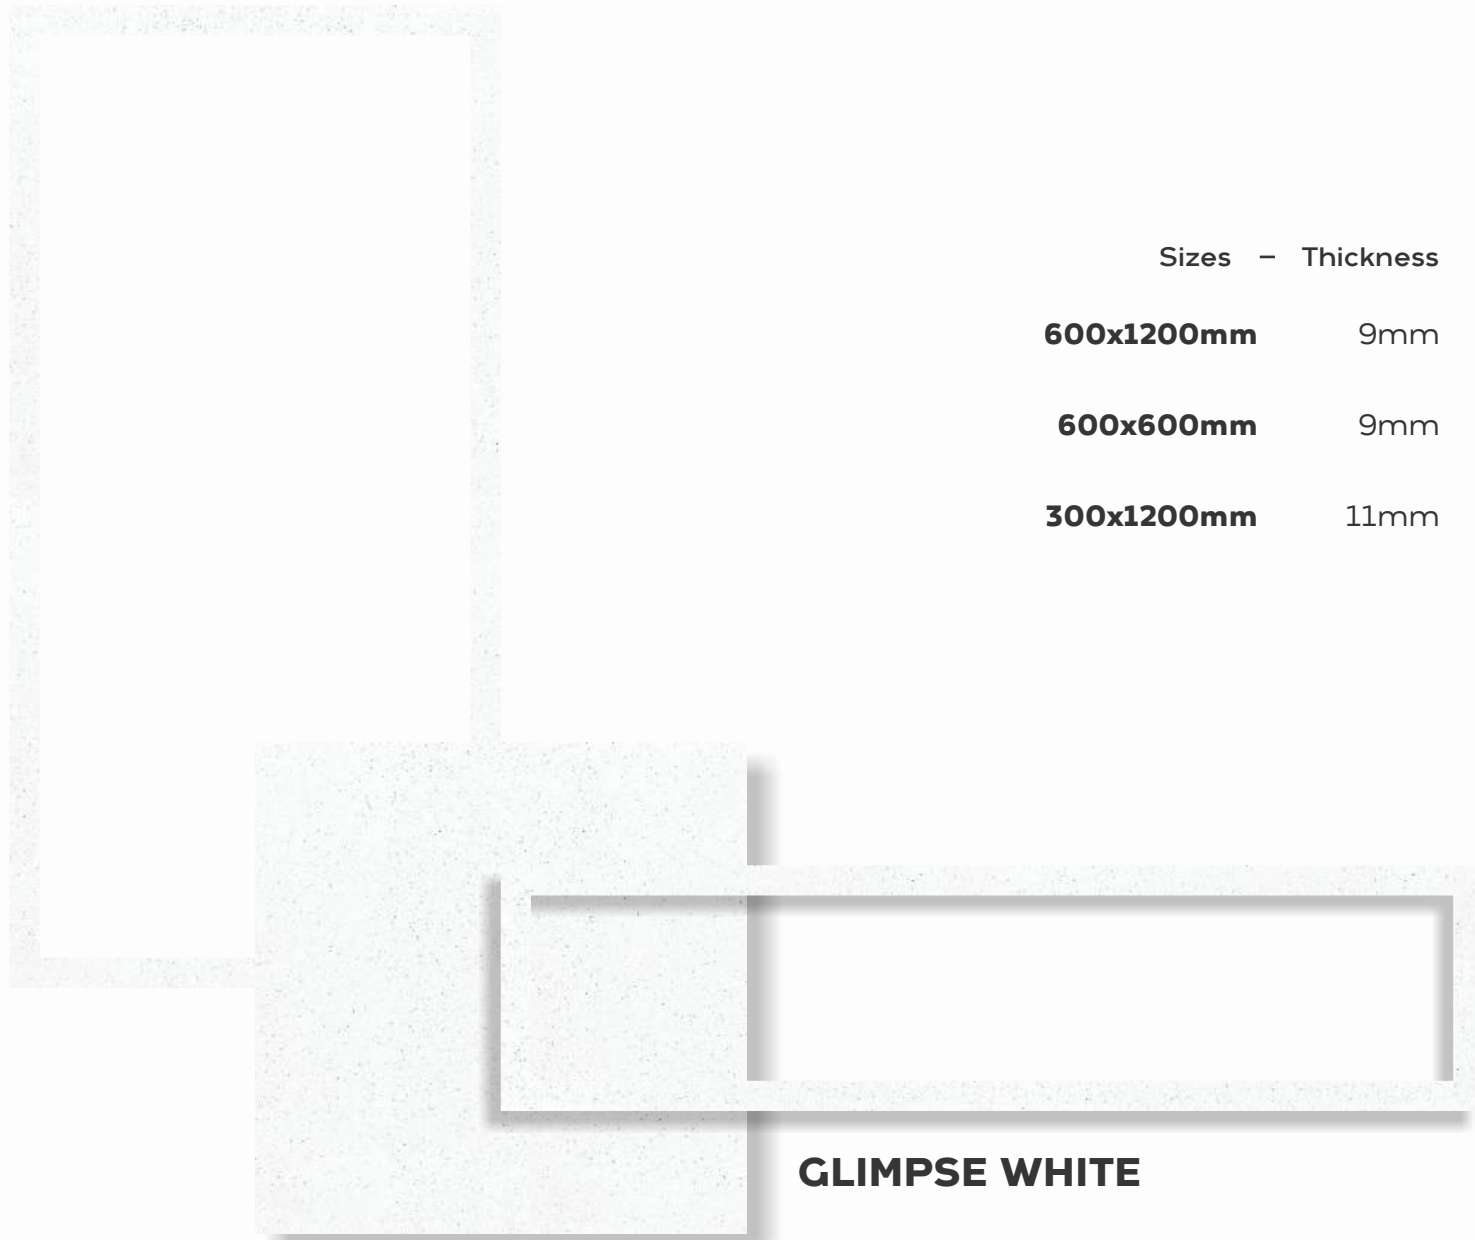

GLIMPSE SERIES

FULL
BODY
TILES

Gracious
universe

600x1200mm
600x600mm
300x1200mm

Sizes	Thickness
600x1200mm	9mm
600x600mm	9mm
300x1200mm	11mm

Polish	Satin	Rustic
●	●	
●	●	●
	●	

GLIMPSE WHITE

Application