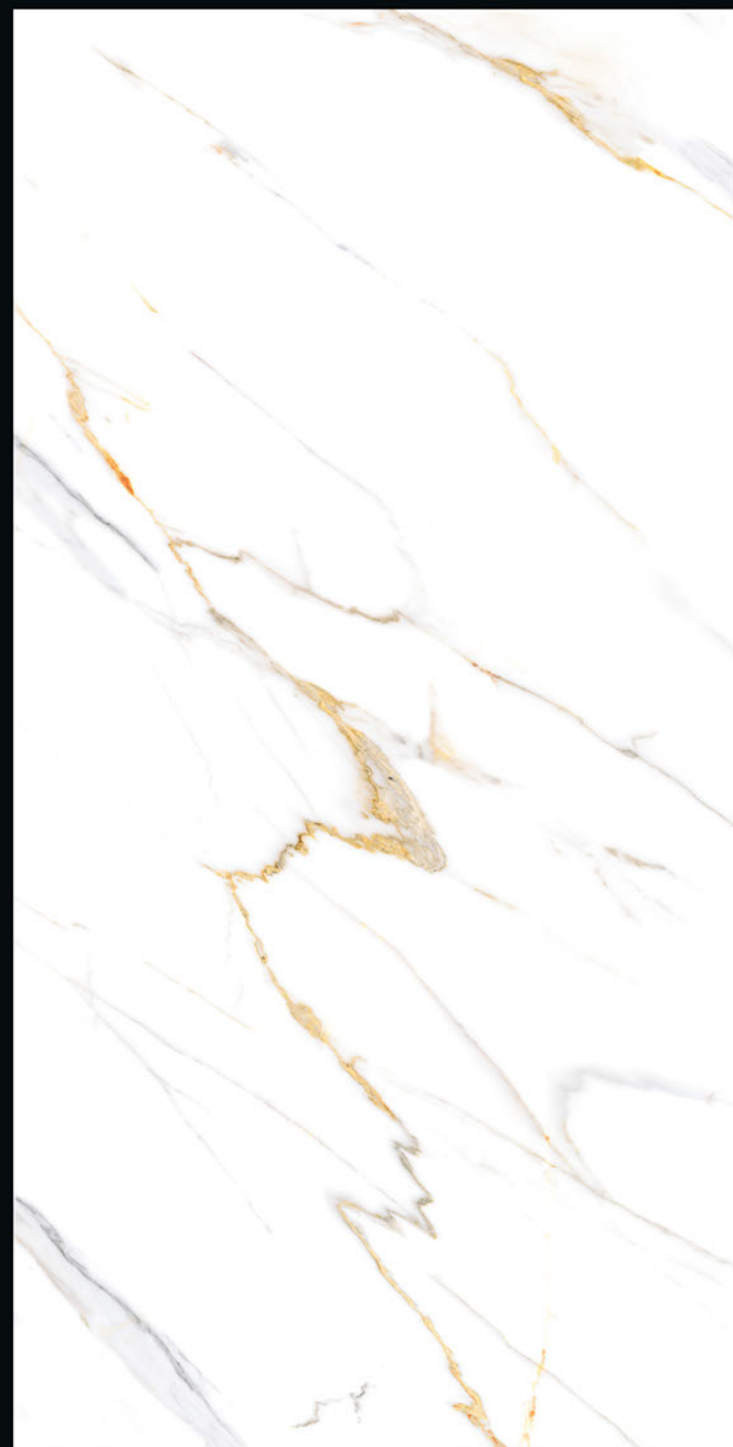

Finish:  
Glossy Surface

**STELLAR WHITE**

Size:  
600X1200MM

**SWAN WHITE GOLD**

Random:  
**5**

Size:  
**600X1200MM**

Finish:  
Glossy Surface

**STELLAR WHITE**