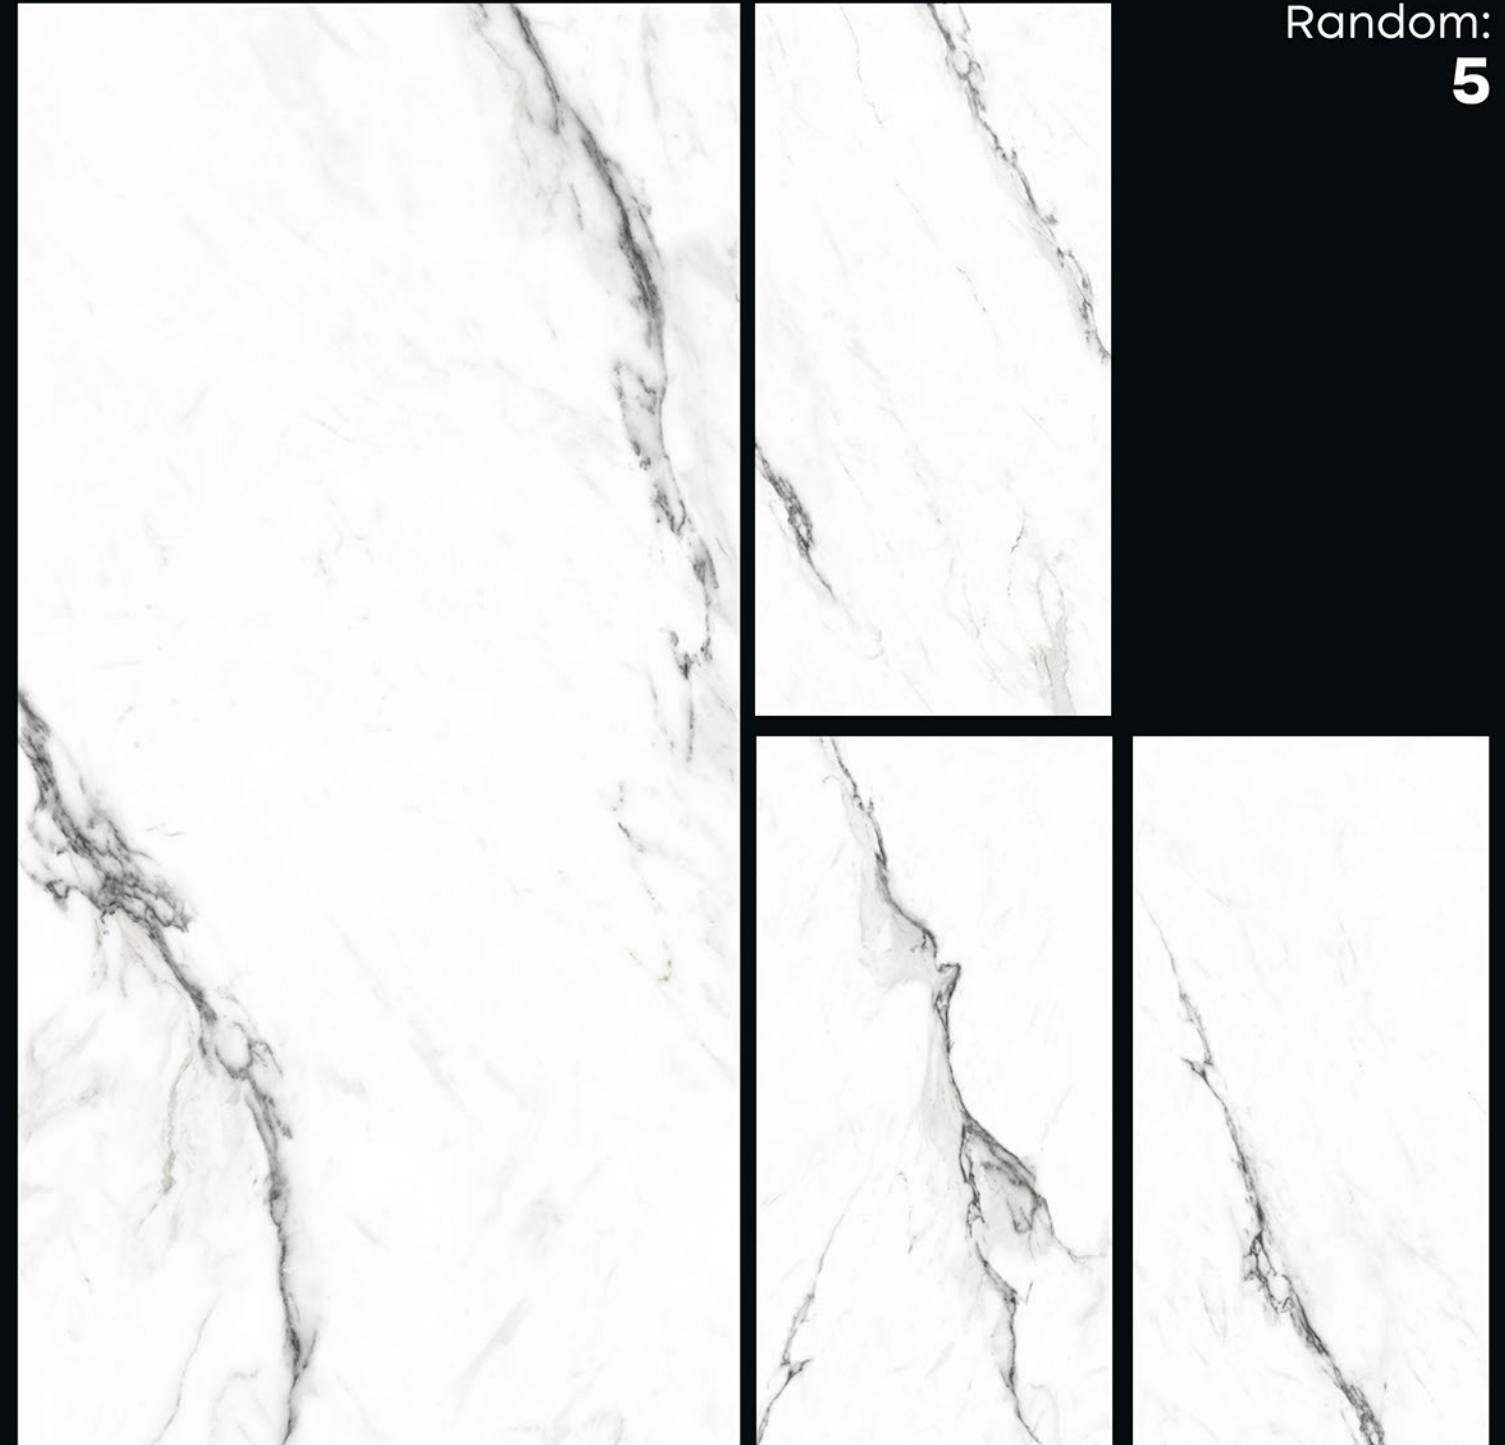

STARCO WHITE GREY

Random:
5

Size:
600X1200MM

Finish:
Glossy Surface