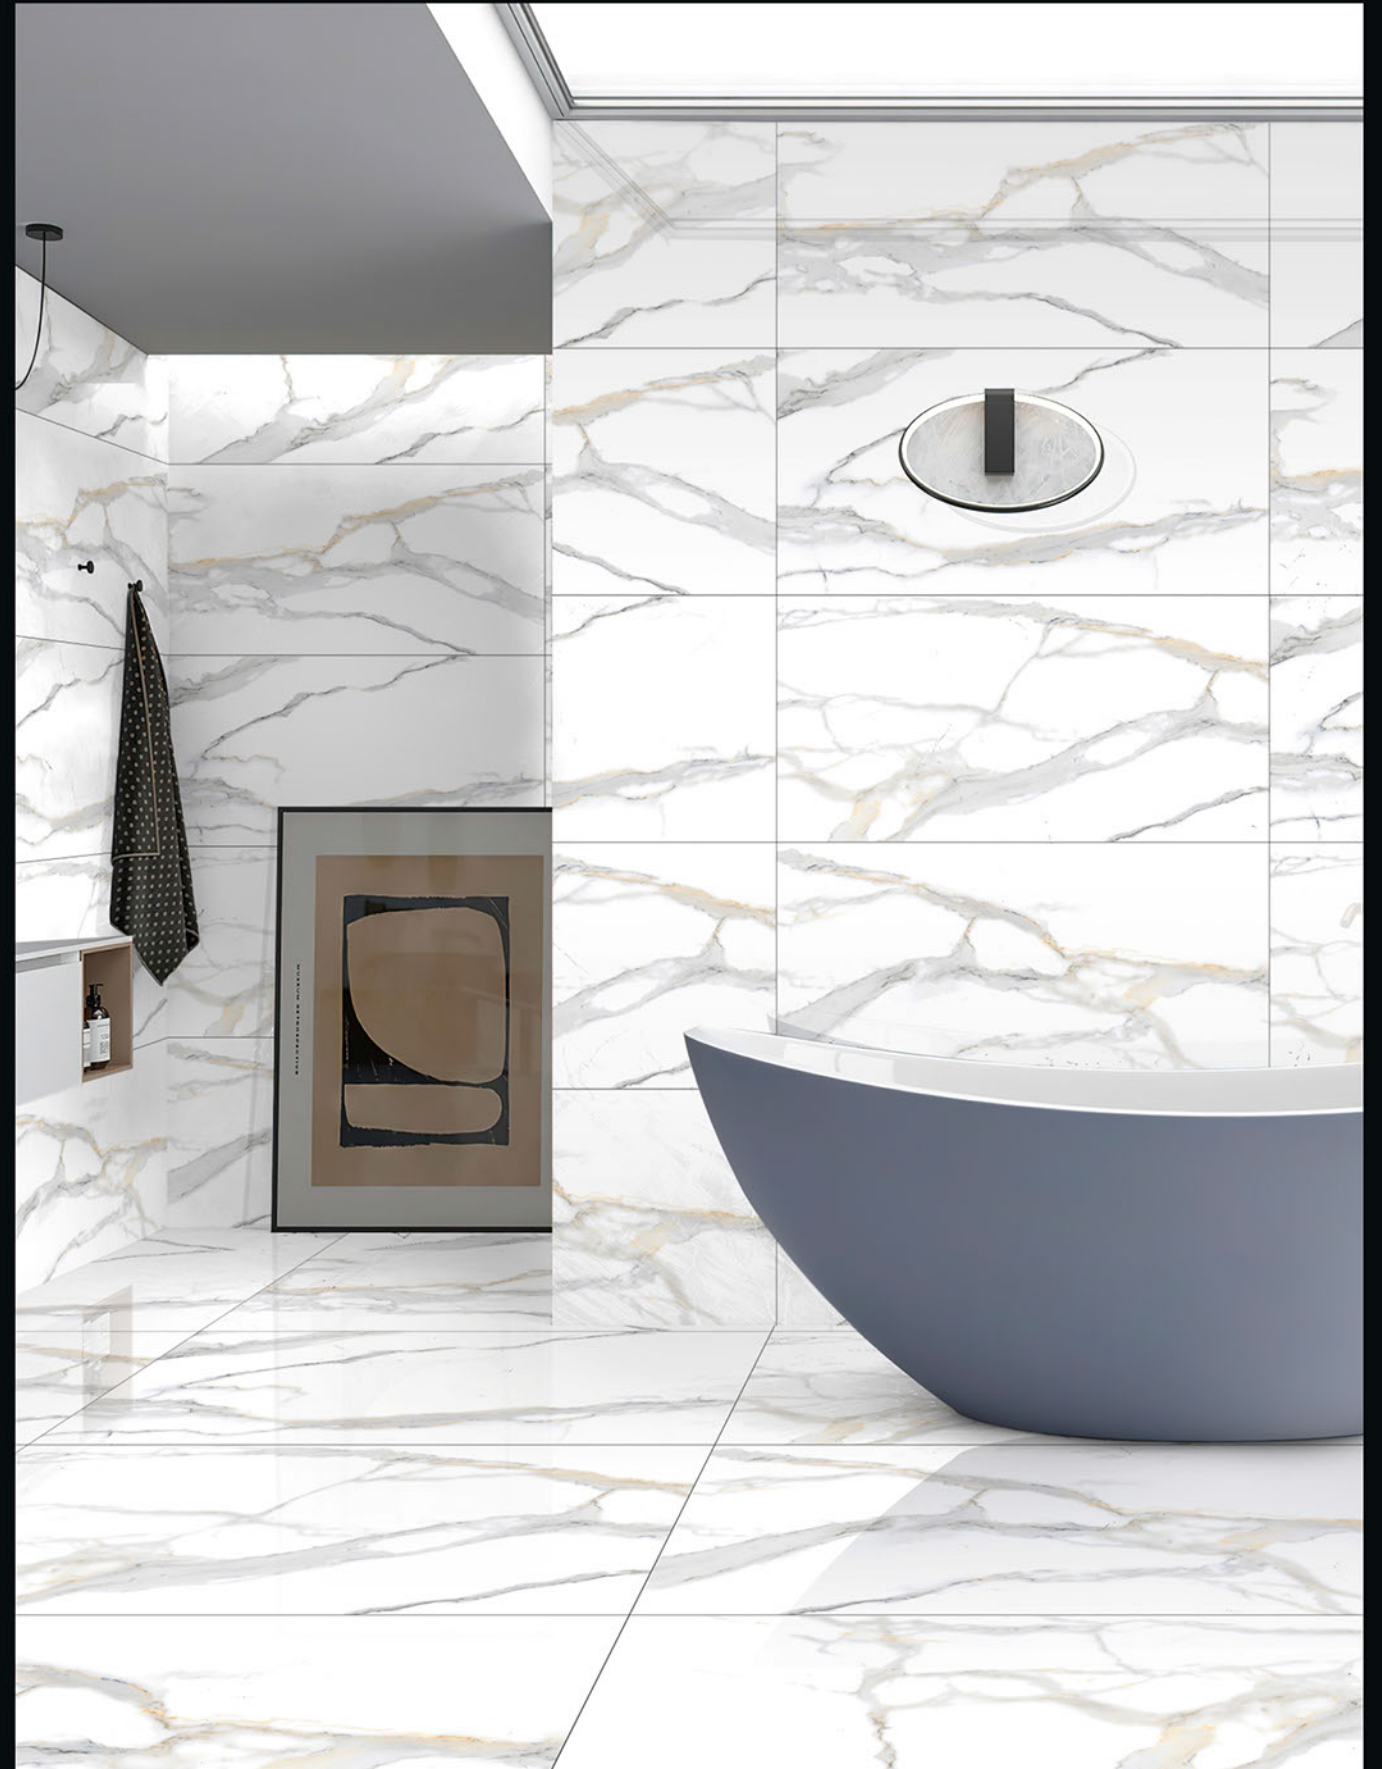

Random:  
7

Size:  
**600X1200MM**

Finish:  
Glossy Surface

**RADIAL WHITE**

Random:  
**5**

Size:  
**600X1200MM**

Finish:  
Glossy Surface

**RADIAL WHITE**

Size:  
600X1200MM

**RETRO BLUE**

Random:  
**5**

**RETRO BROWN**

Random:  
**5**

Size:  
**600X1200MM**

Finish:  
Glossy Surface

**RETRO BROWN**