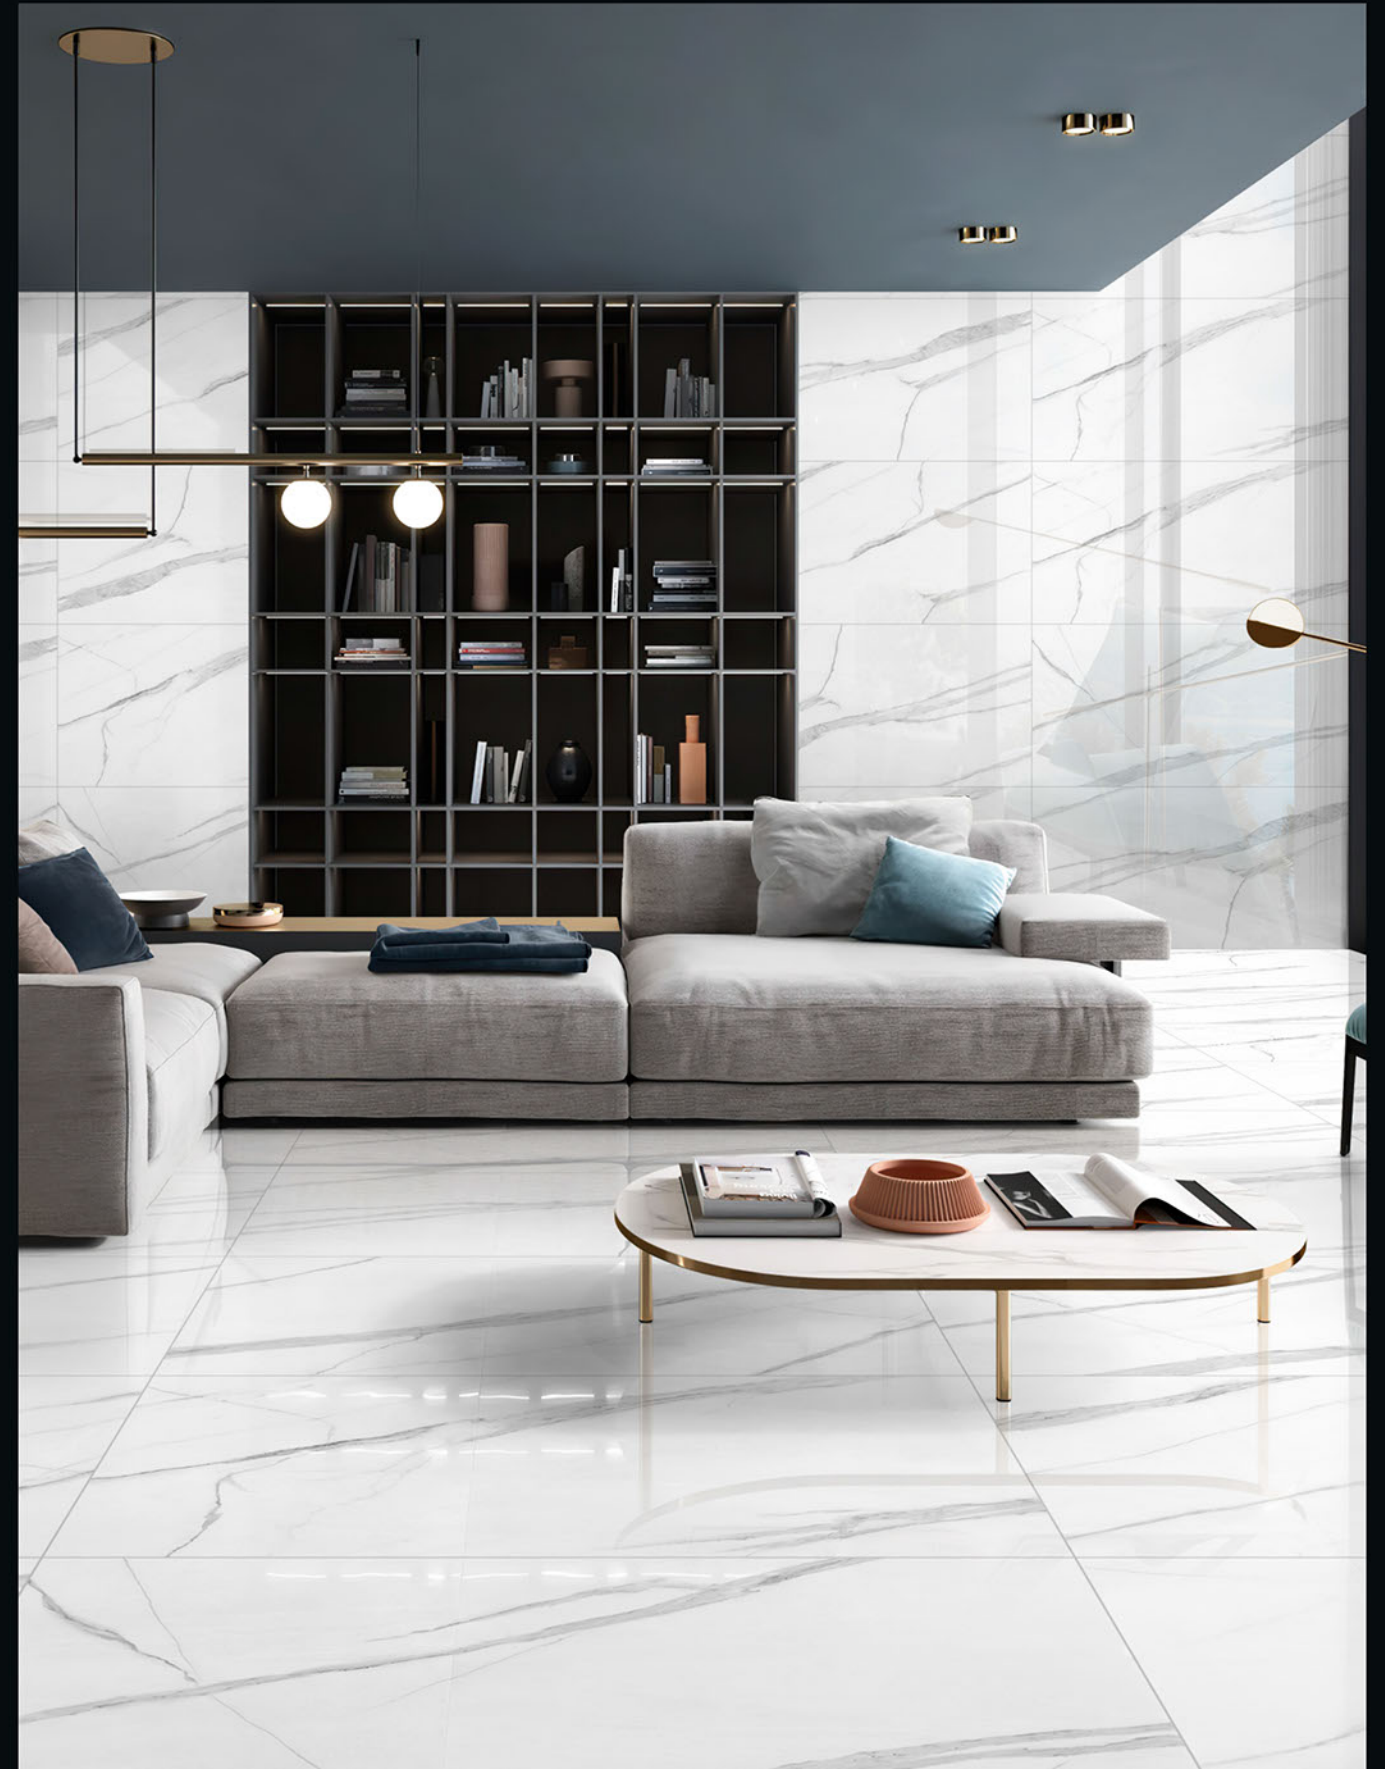

ARIAL WHITE

Random:
5

Size:
600X1200MM

Finish:
Glossy Surface