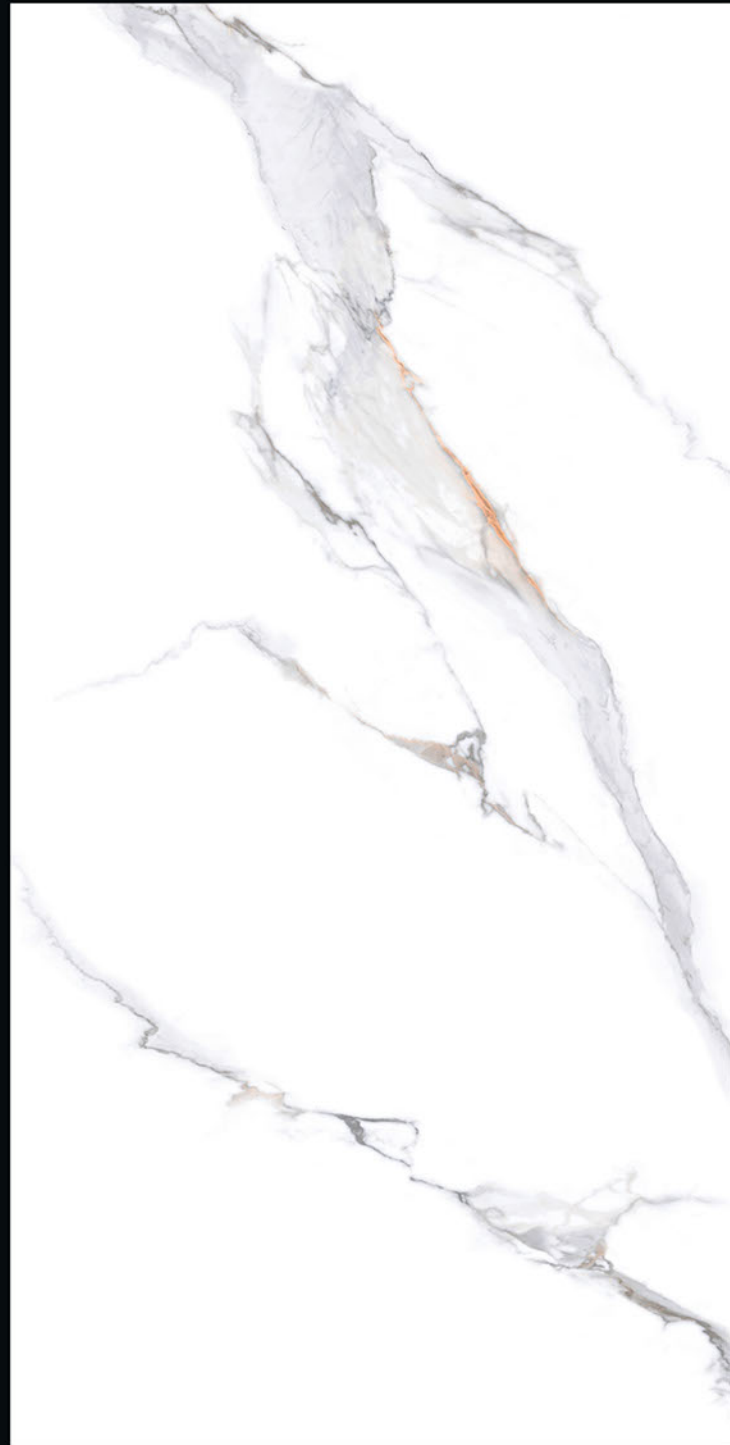

HONEY WHITE