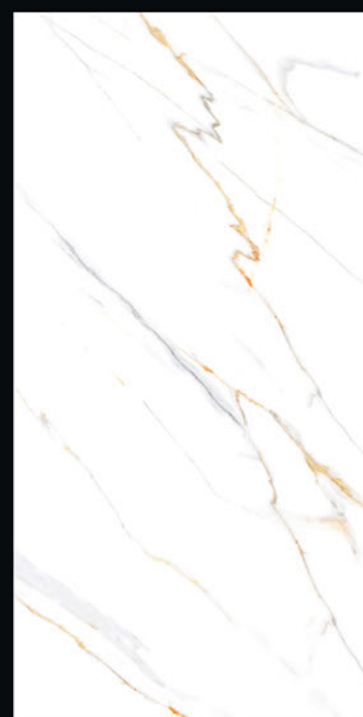

Finish:  
Glossy Surface

**STELLAR WHITE**

Size:  
600X1200MM

**SWAN WHITE GOLD**

Random:  
**5**

Size:  
**600X1200MM**

Finish:  
Glossy Surface

**STELLAR WHITE**