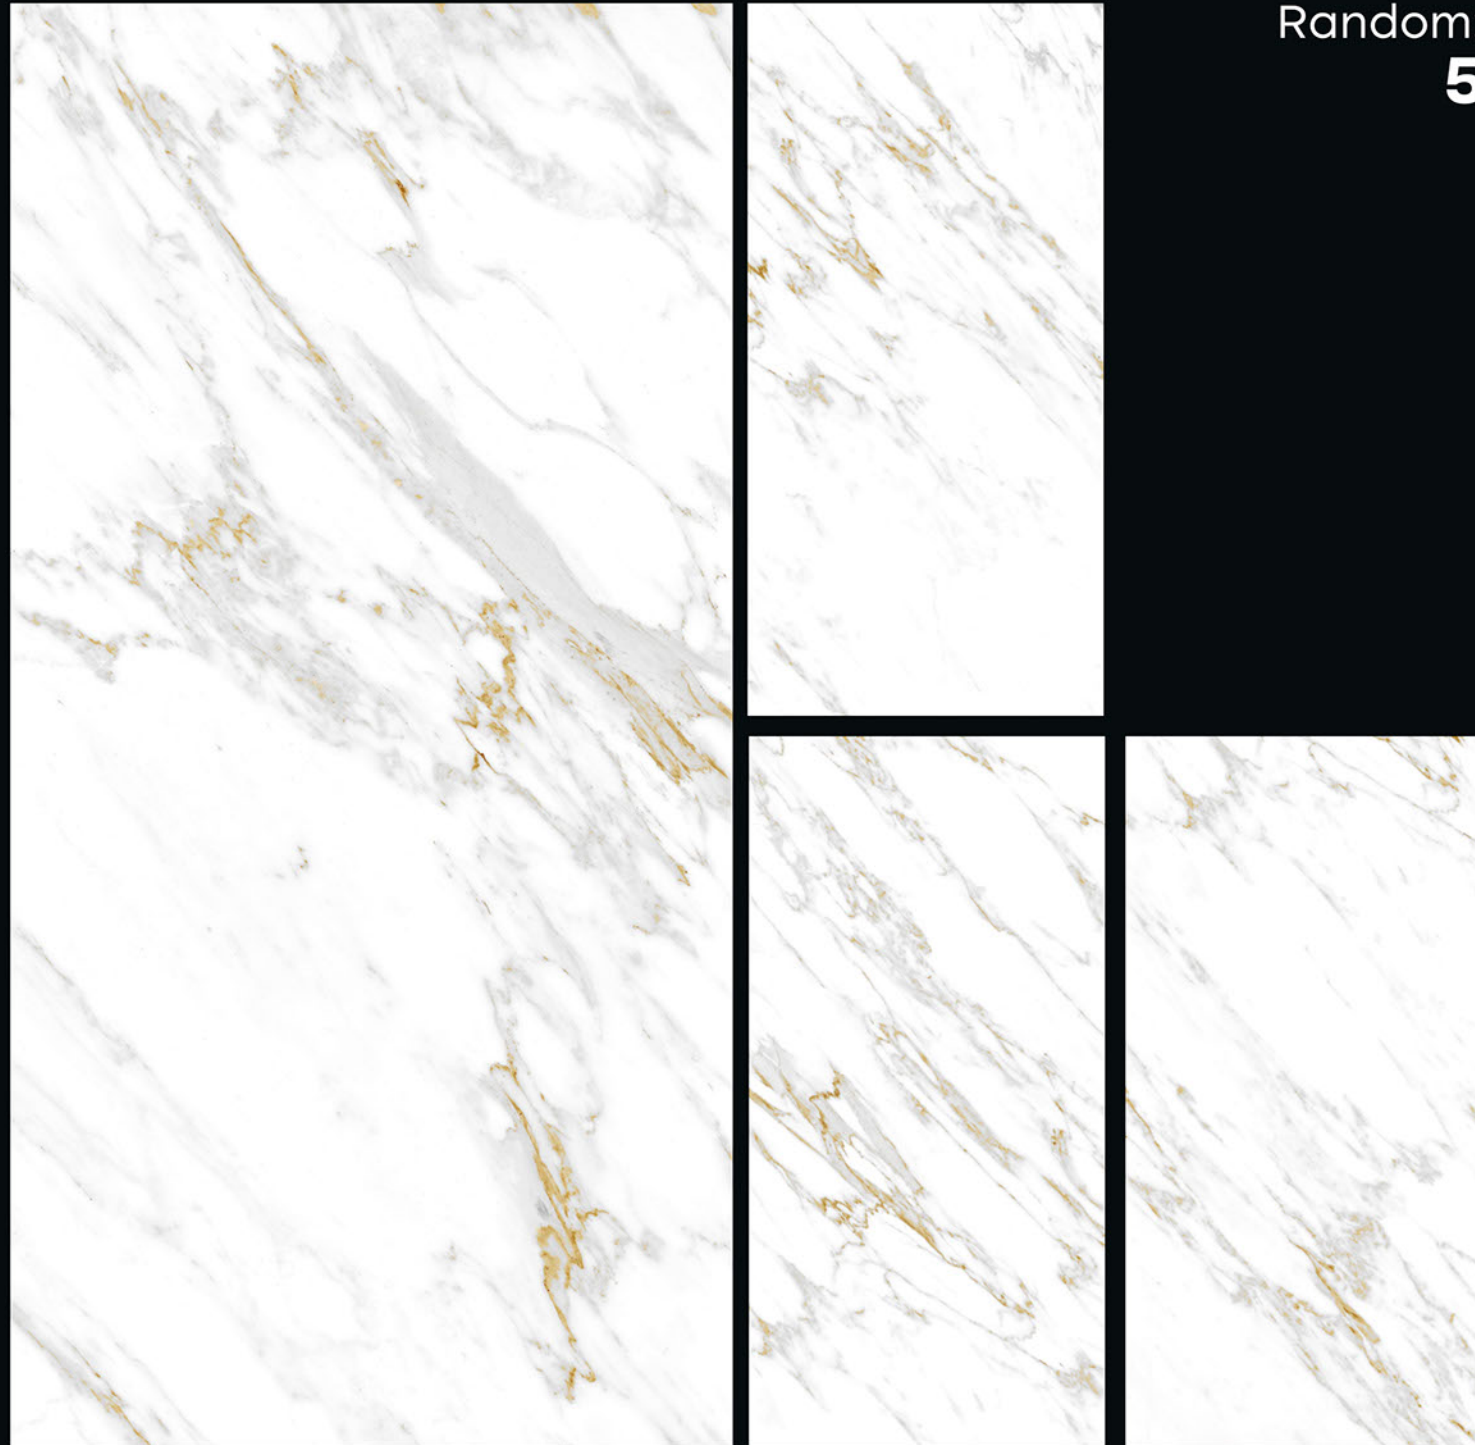

Finish:  
Glossy Surface

**MARSHAL WHITE**

Size:  
600X1200MM

MARCO WHITE NATURAL

Random:  
**7**

Size:  
**600X1200MM**

Finish:  
Glossy Surface

**MALABAR GOLD**