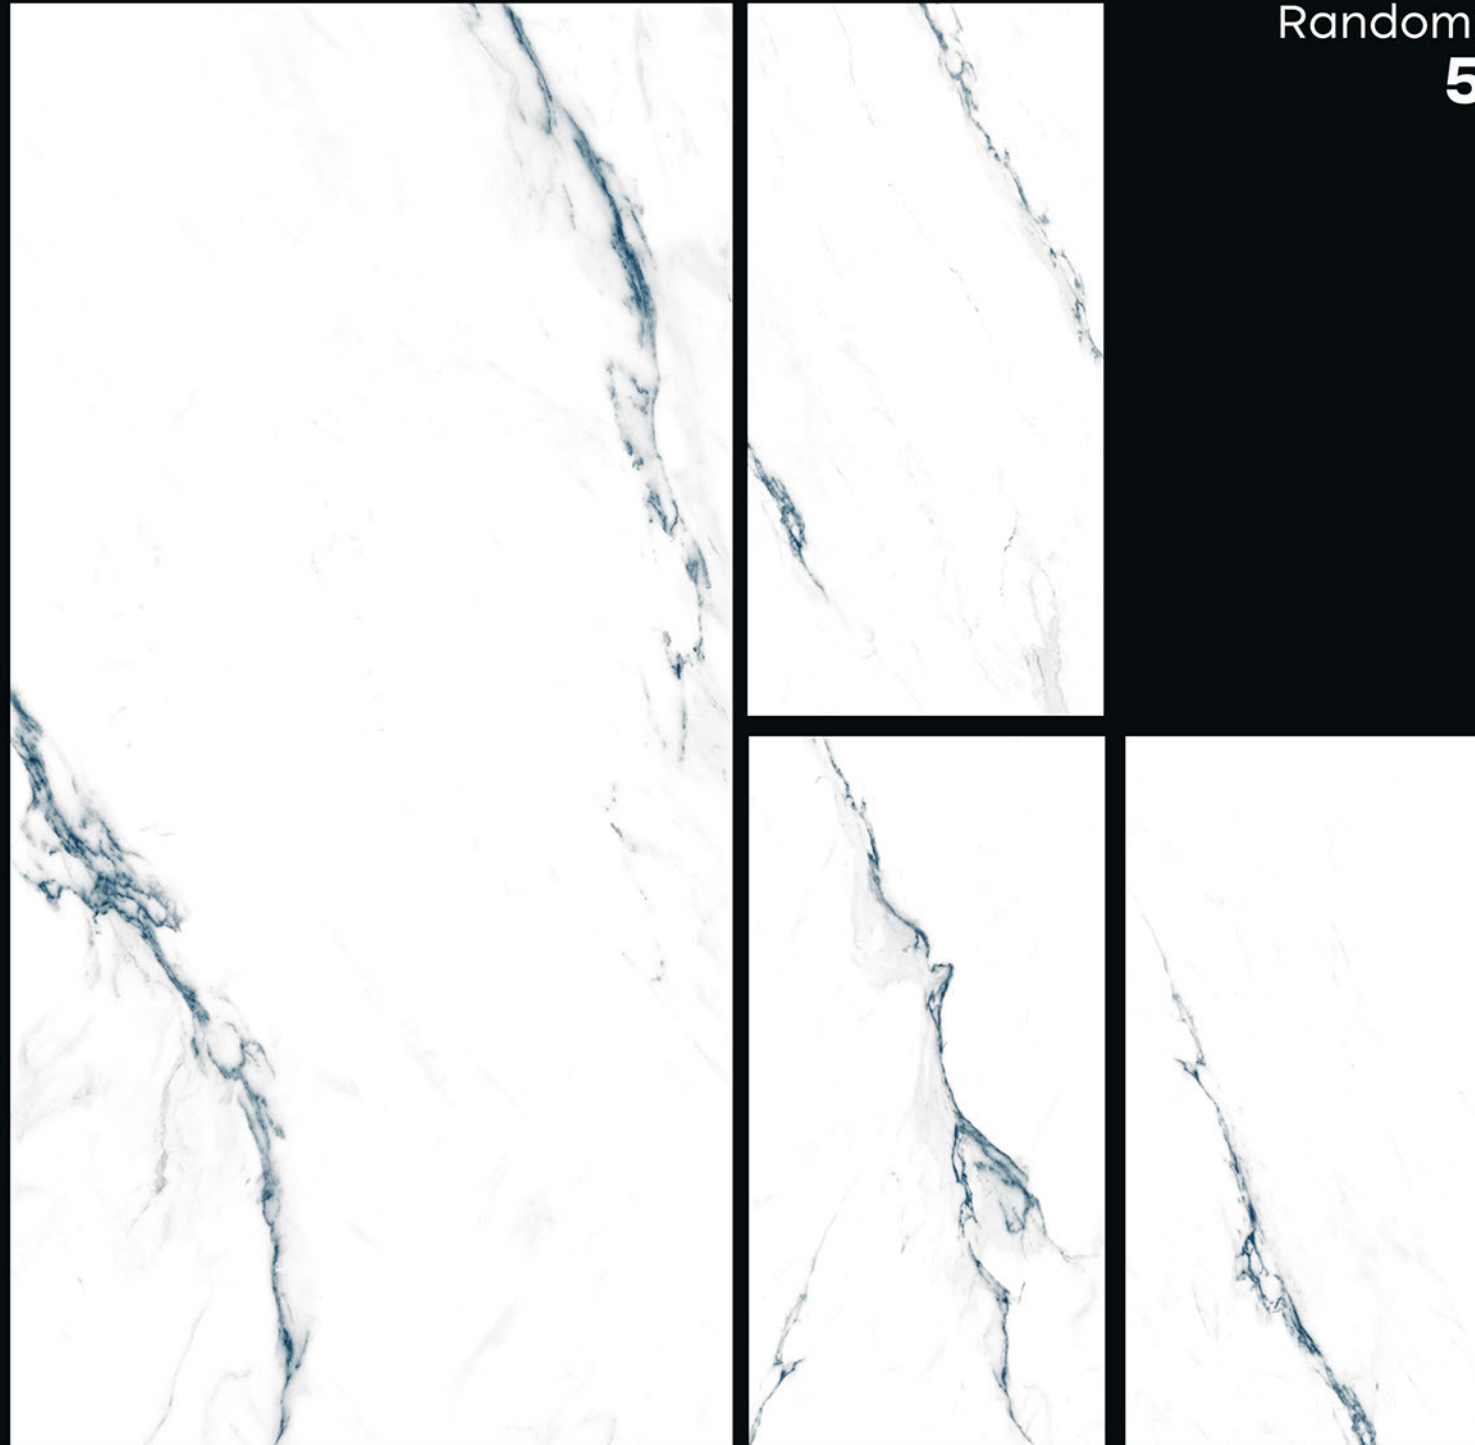

Size:  
600X1200MM

SONATA TEAL WHITE

Random:  
**5**

Size:  
**600X1200MM**

Finish:  
Glossy Surface

**SONATA TEAL WHITE**

Size:  
600X1200MM

**STARCO WHITE BLUE**