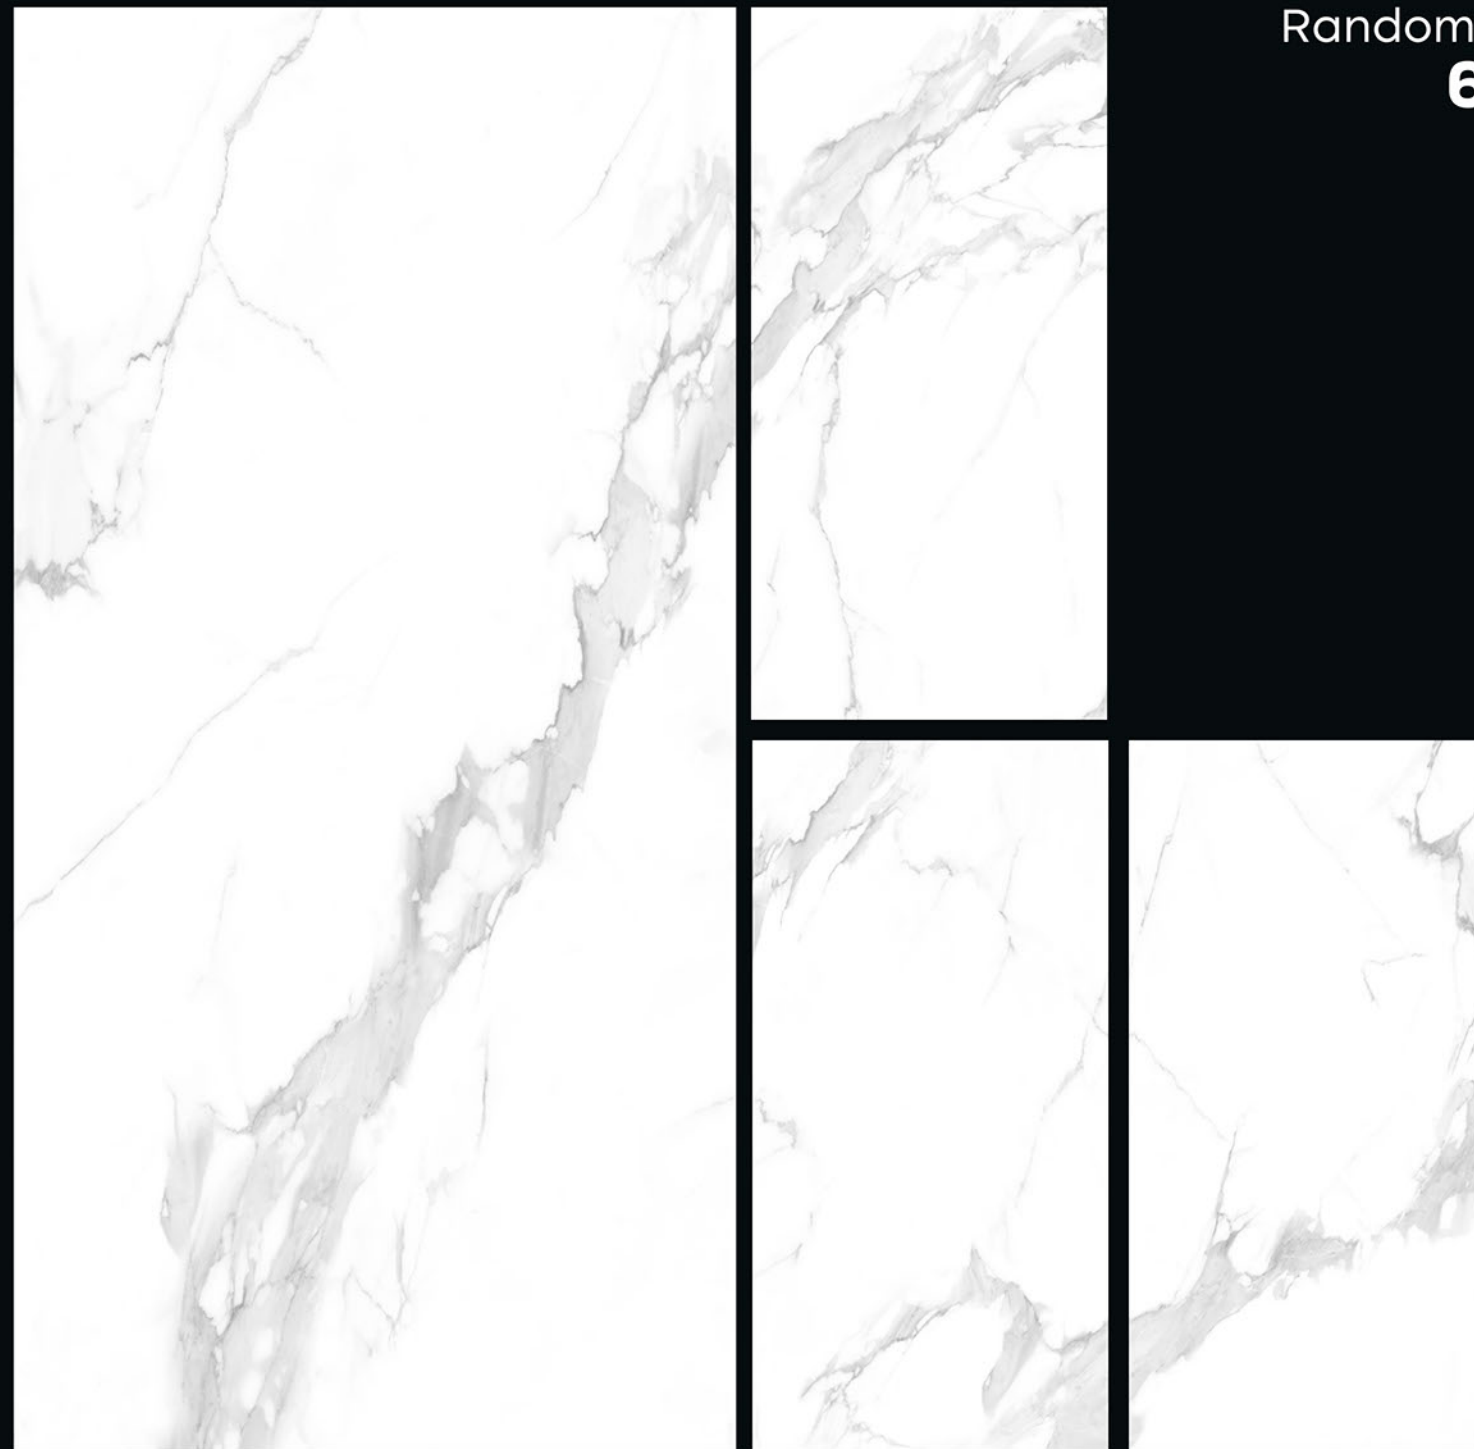

RIVIERA WHITE

Random:
6

Size:
600X1200MM

Finish:
Glossy Surface