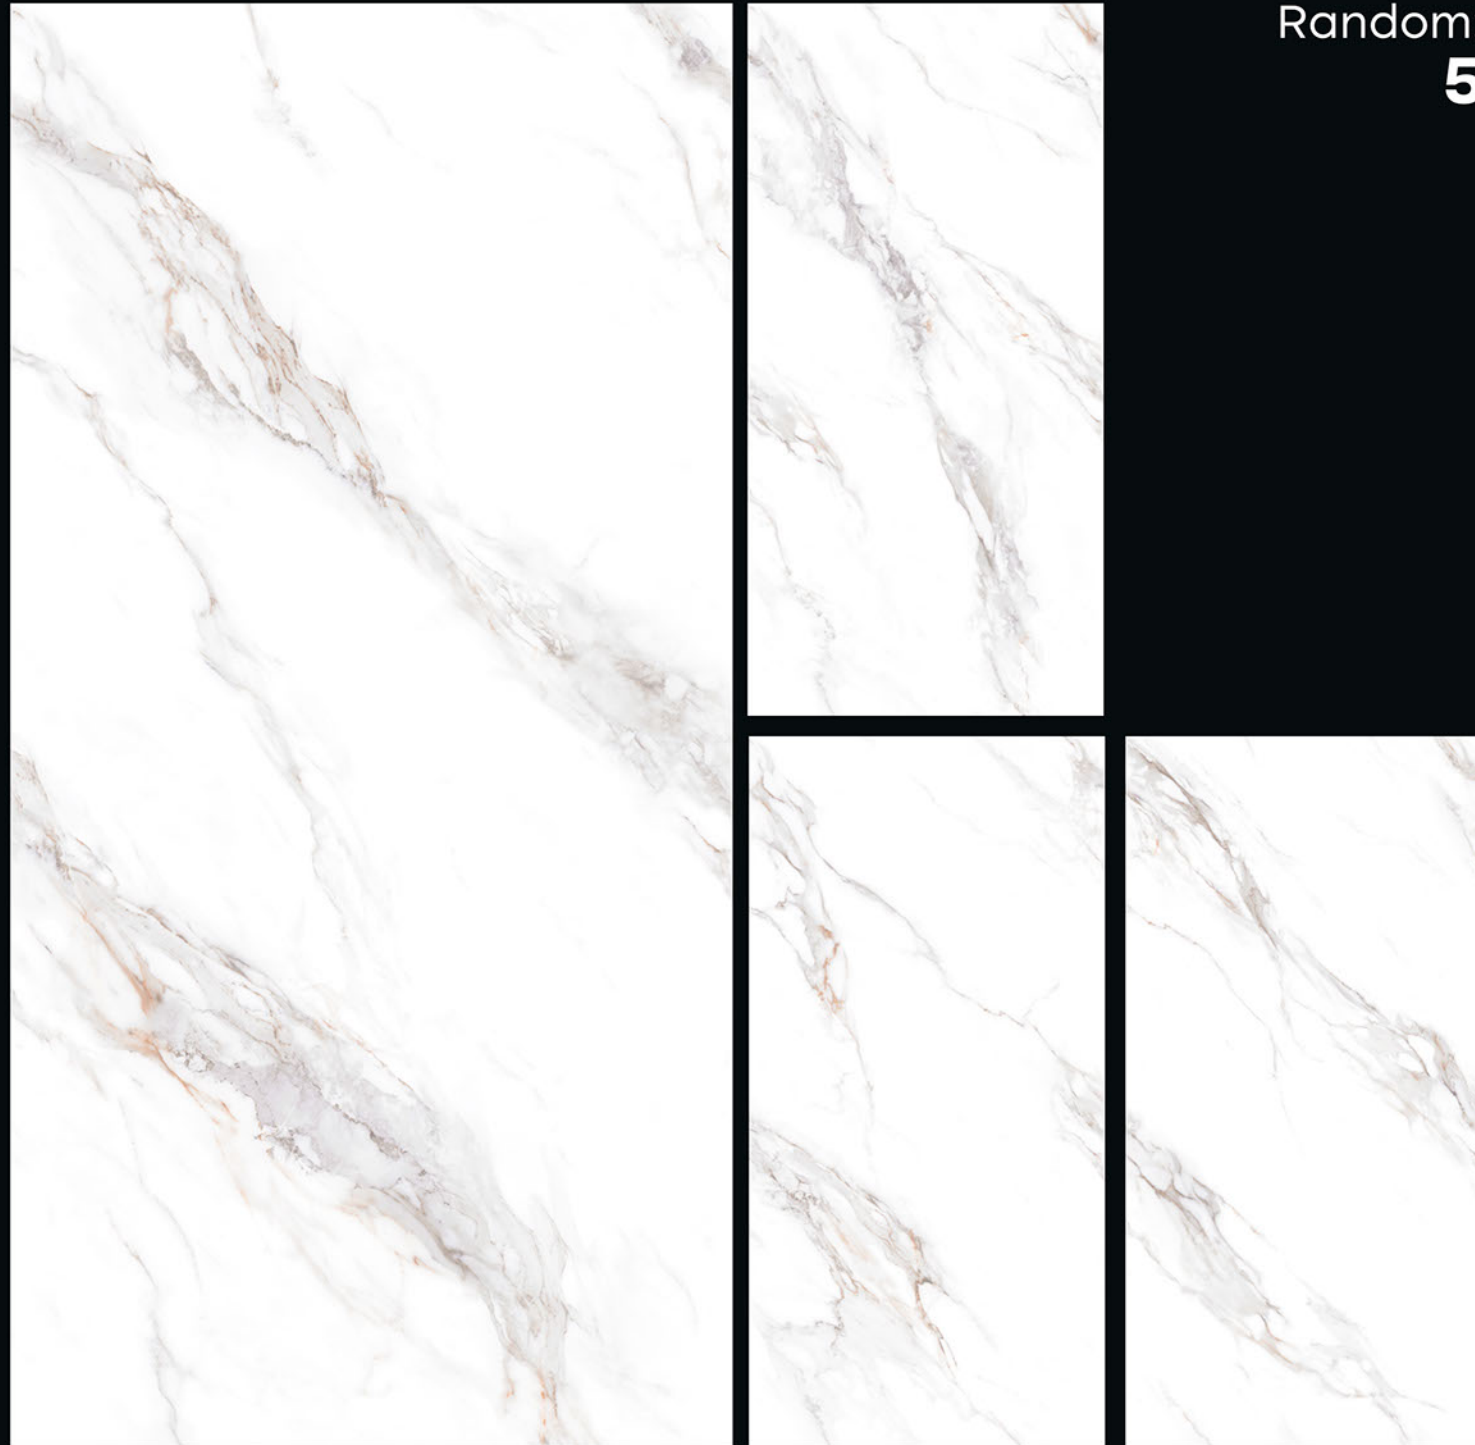

AROM BROWN

Random:
5