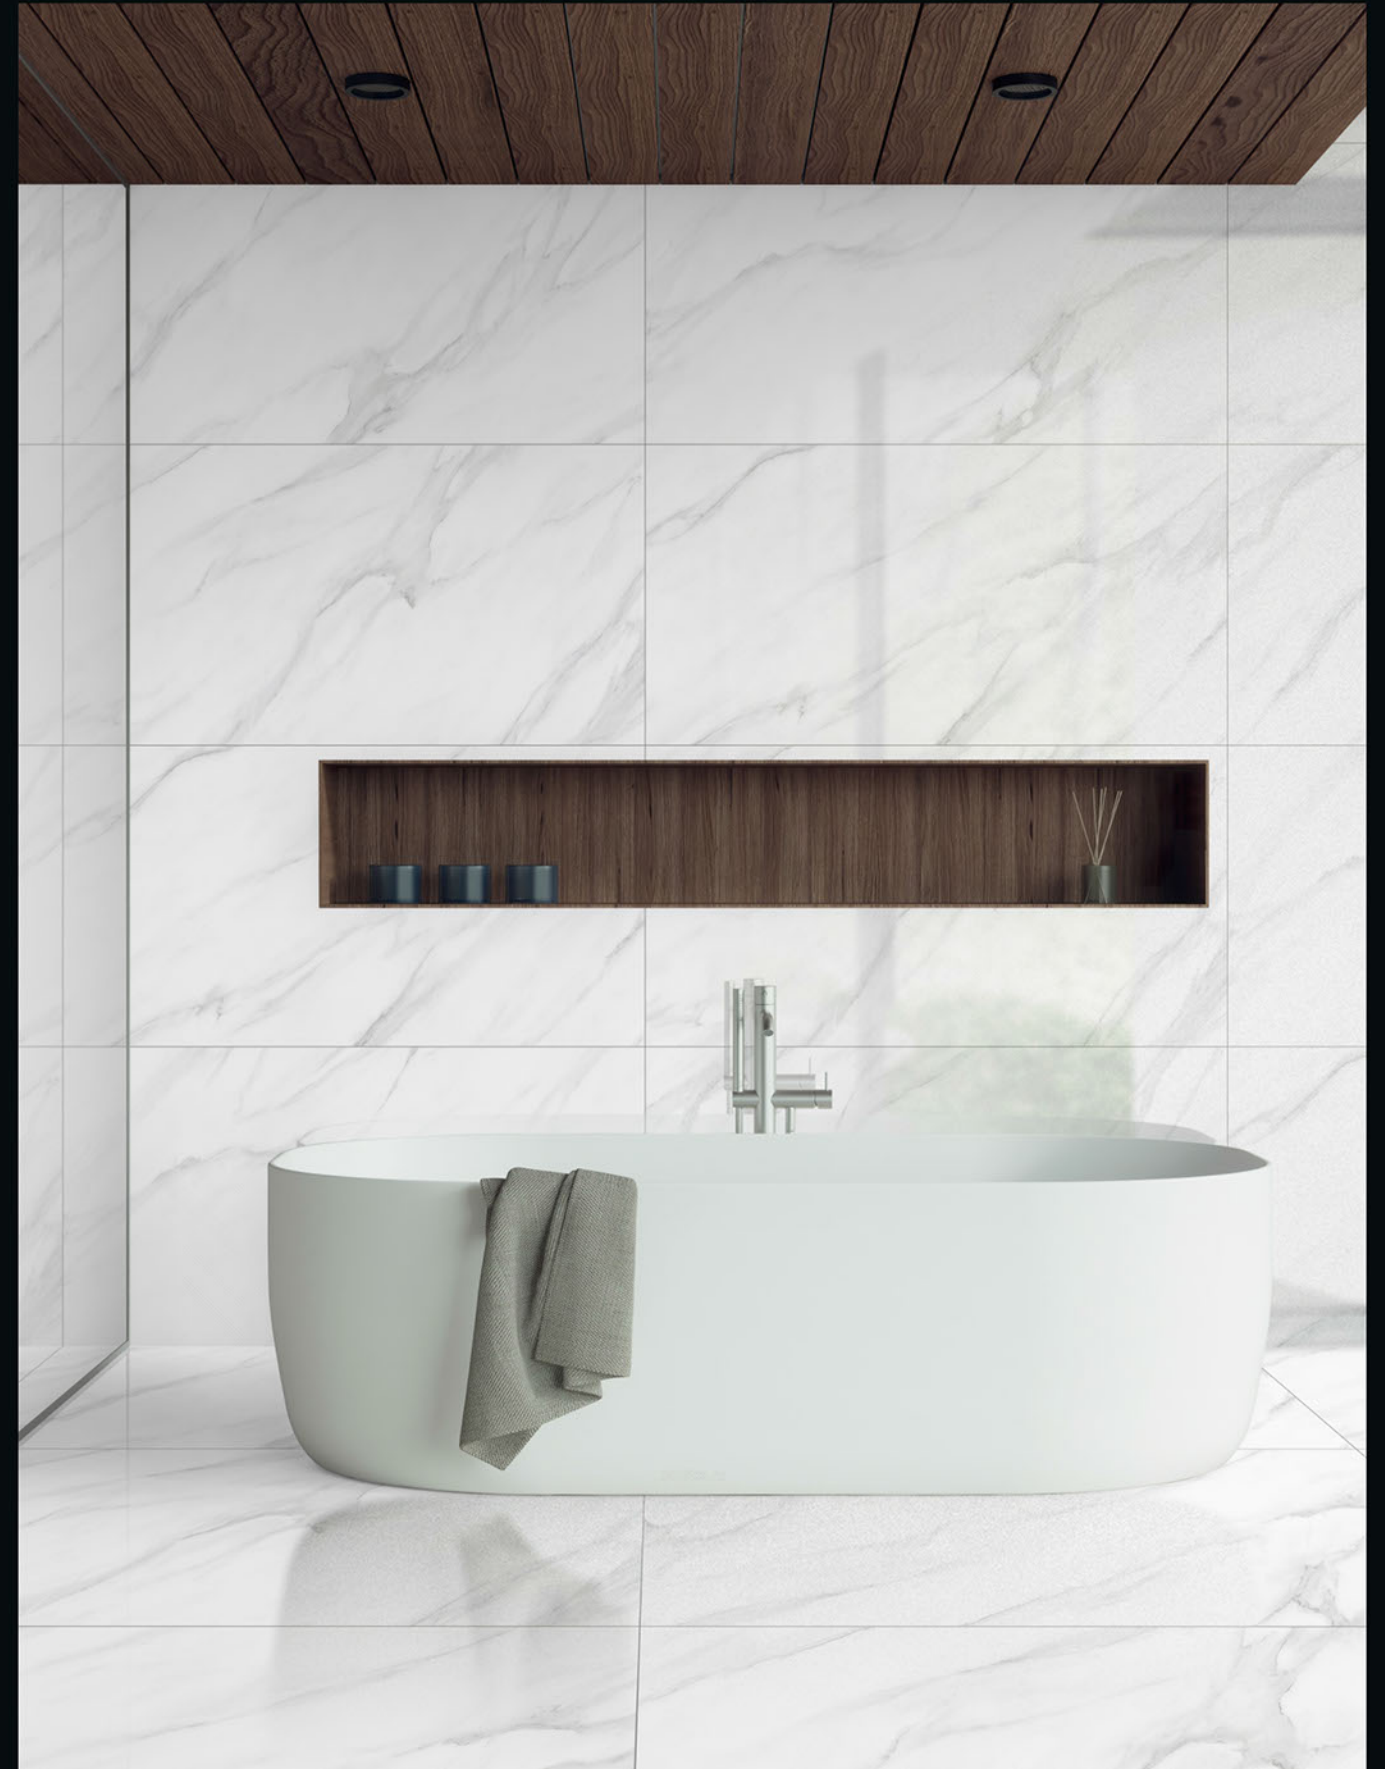

Random:  
**5**

Size:  
**600X1200MM**

Finish:  
Glossy Surface

**STATUARIO ULTIMO**

Size:  
600X1200MM

**STELLAR WHITE**

Random:  
**5**

Size:  
**600X1200MM**

Finish:  
Glossy Surface

**STELLAR WHITE**

Size:  
600X1200MM

**SWAN WHITE GOLD**

Random:  
**5**

Size:  
**600X1200MM**

Finish:  
Glossy Surface

**STELLAR WHITE**