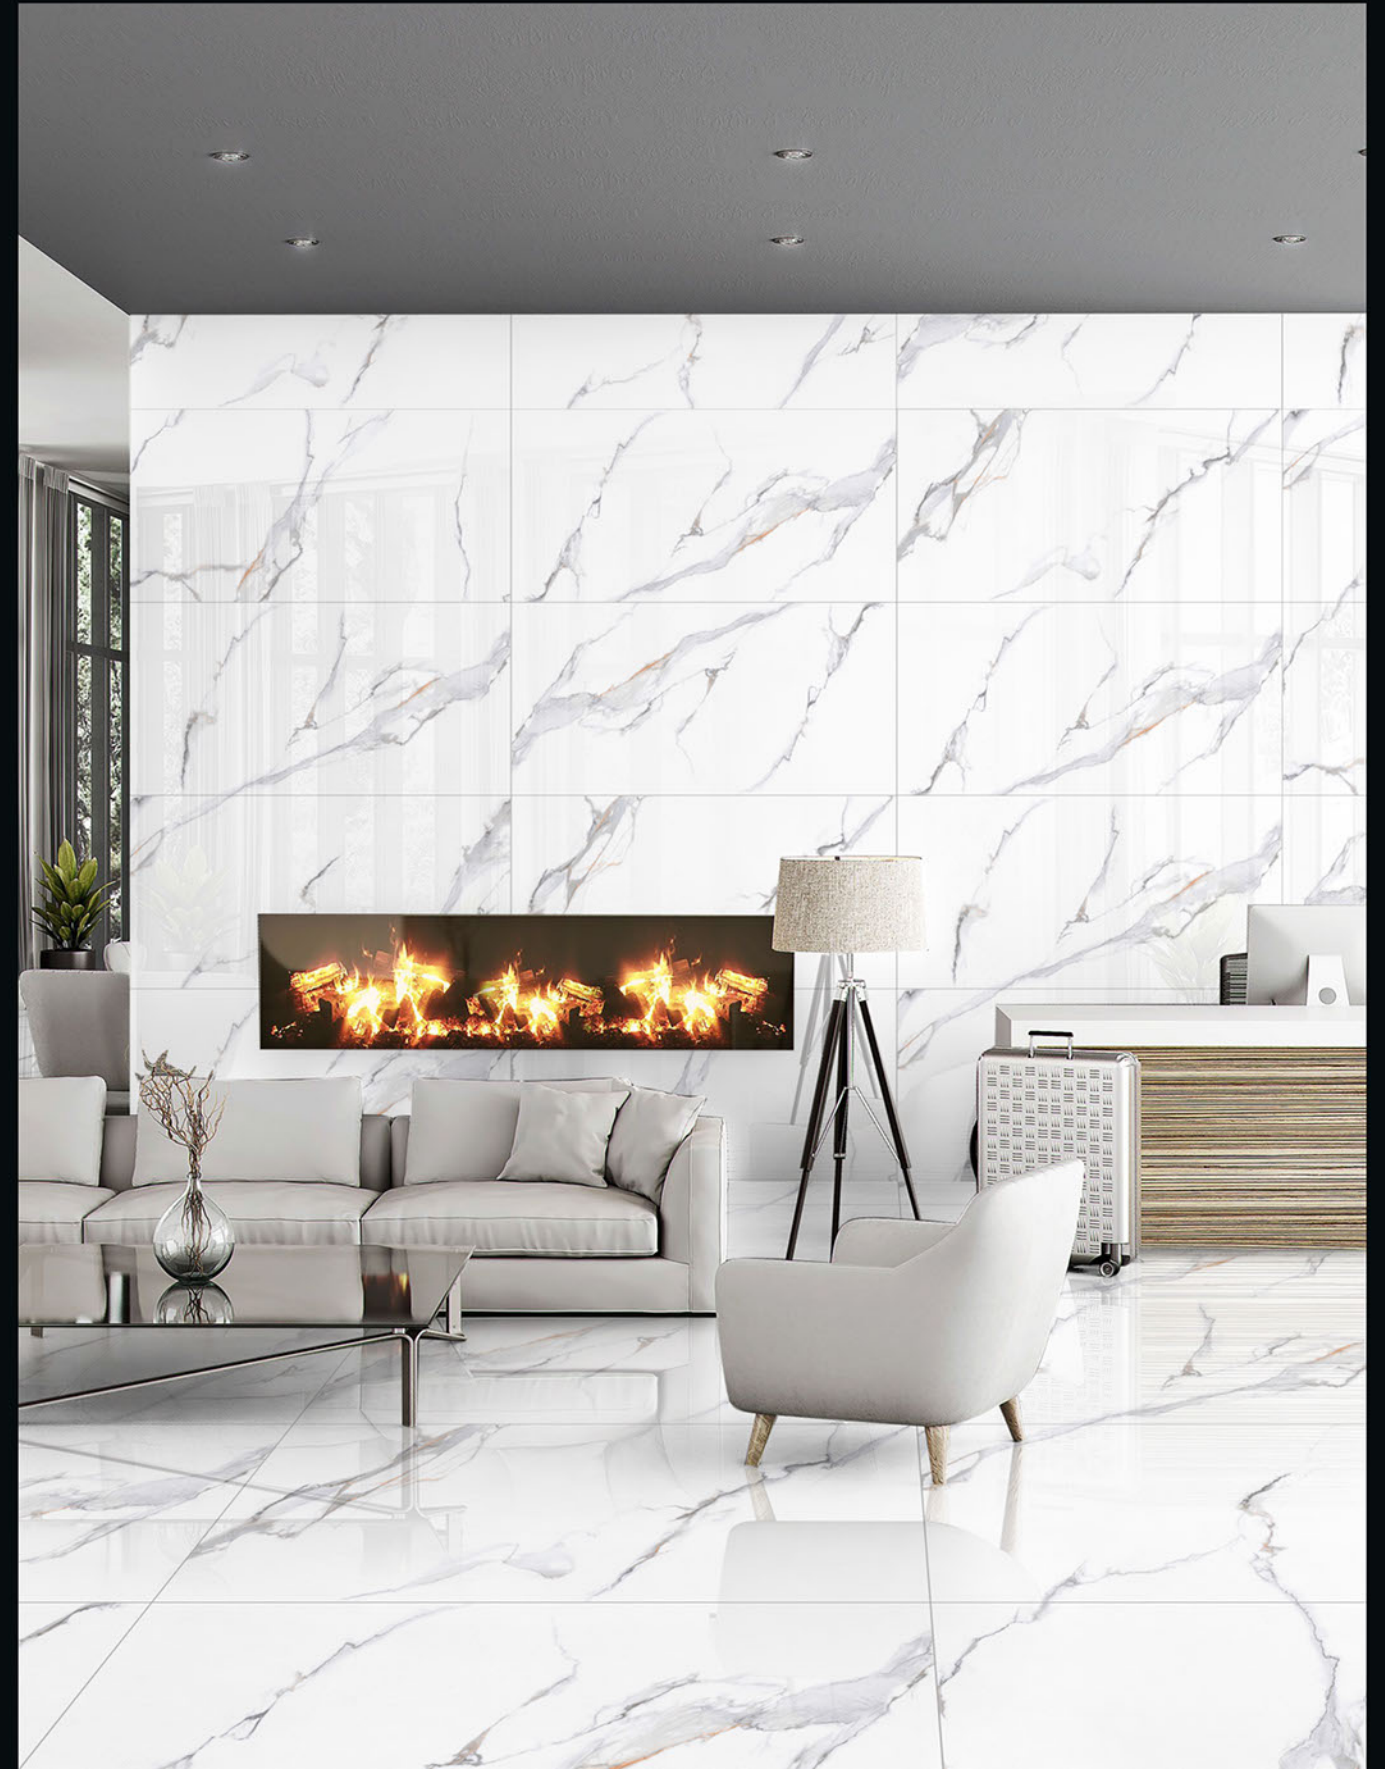

**GLACIER WHITE**

Size:  
600X1200MM

**HONEY WHITE**

Random:  
**5**

Size:  
**600X1200MM**

Finish:  
Glossy Surface

**HONEY WHITE**

Size:  
600X1200MM