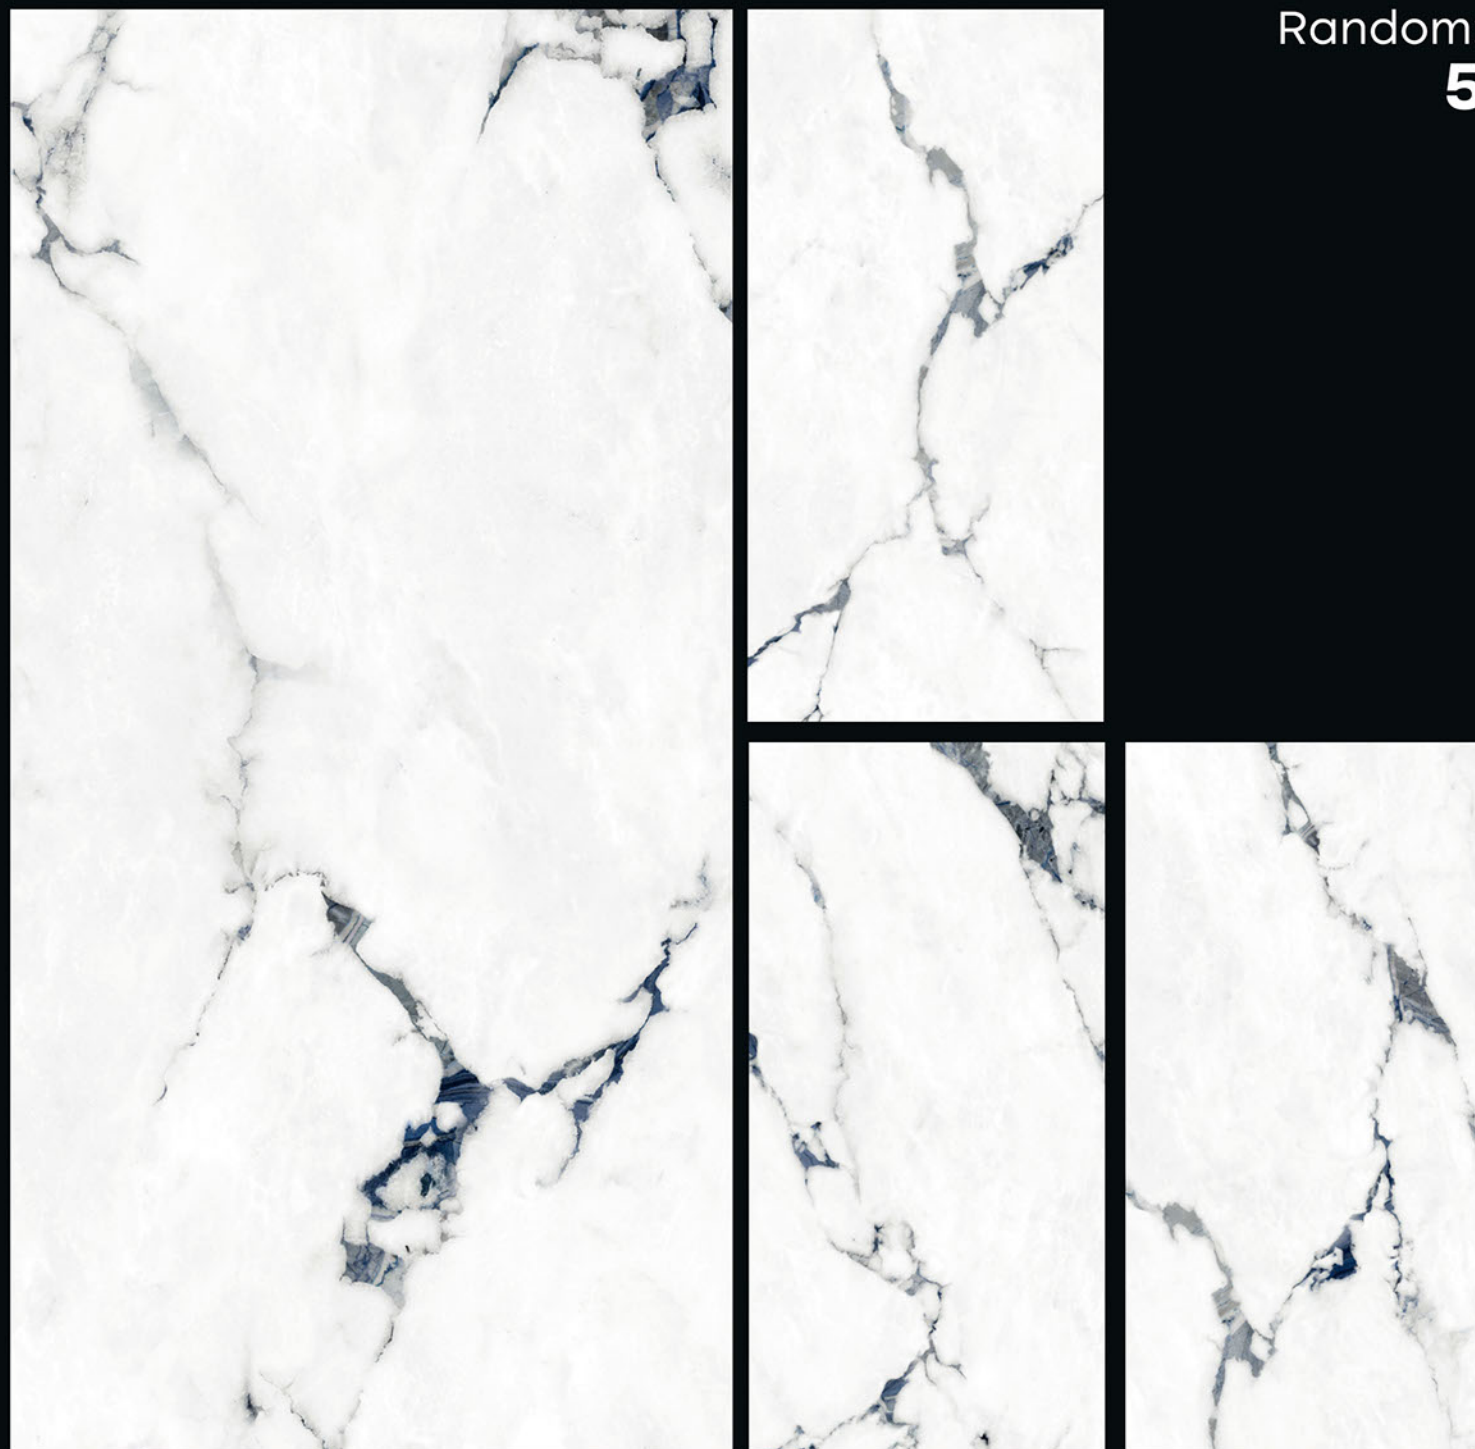

Random:  
**5**

**MALABAR WHITE**

Random:  
**5**

Size:  
**600X1200MM**

Finish:  
Glossy Surface

**MALABAR GOLD**

Size:  
600X1200MM

**ORACLE TEAL**