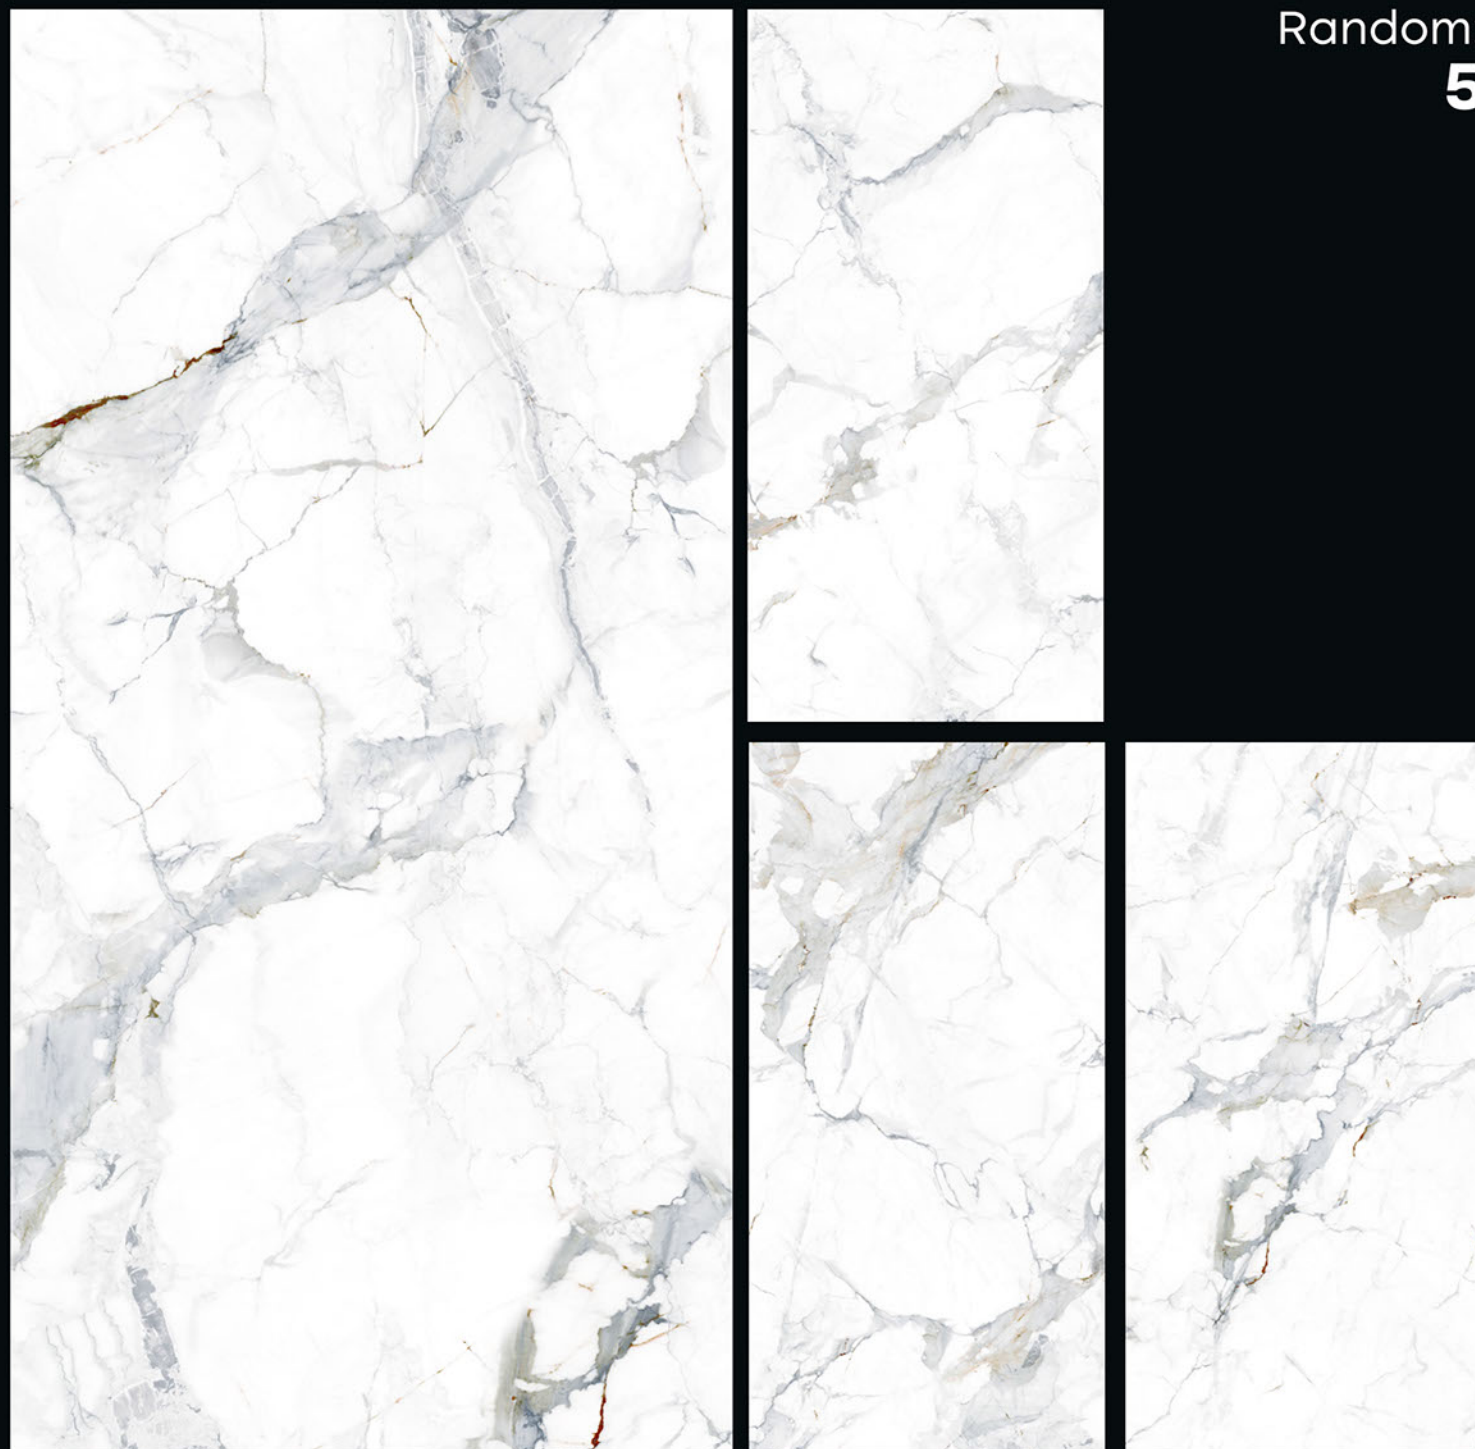

ITALIAN WHITE BLUE

Random:
5