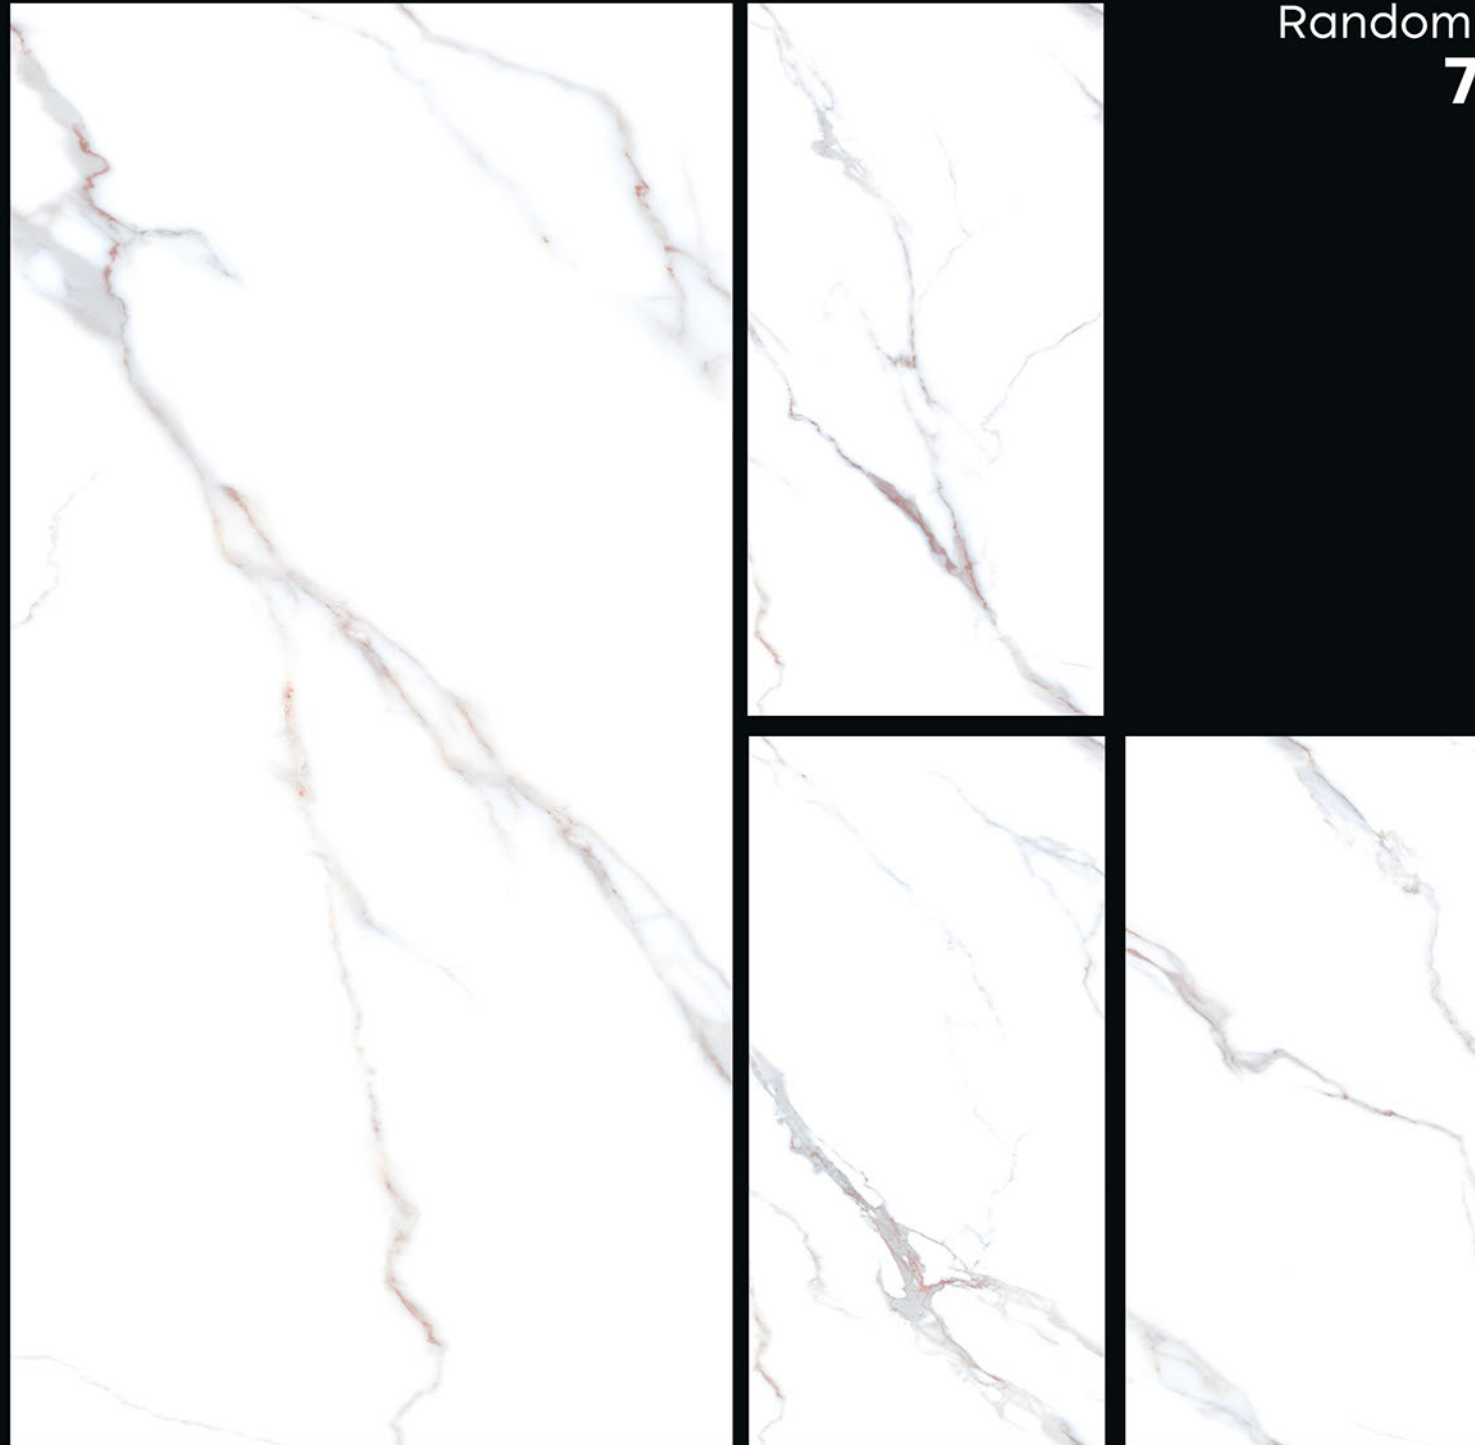

CRAFT WHITE

Random:
7

Size:
600X1200MM

Finish:
Glossy Surface