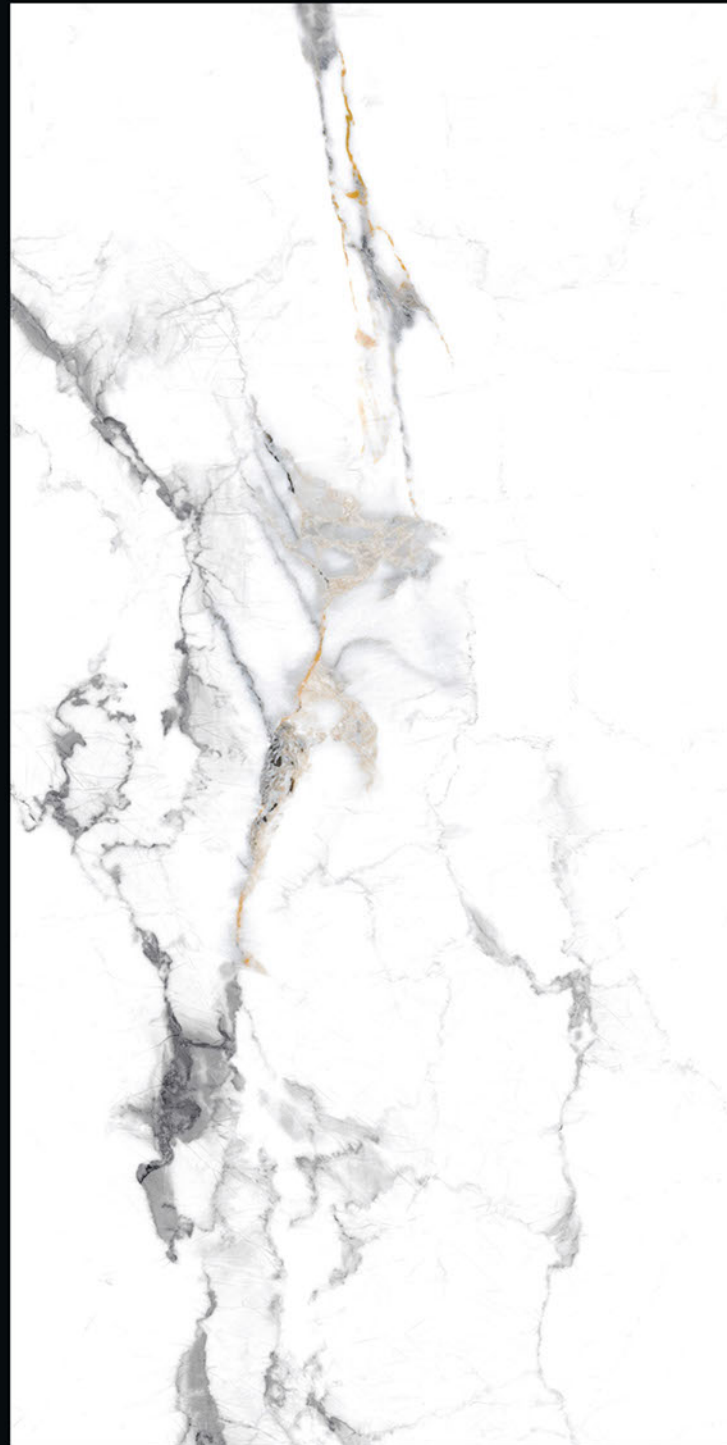

DALLAS NATURAL