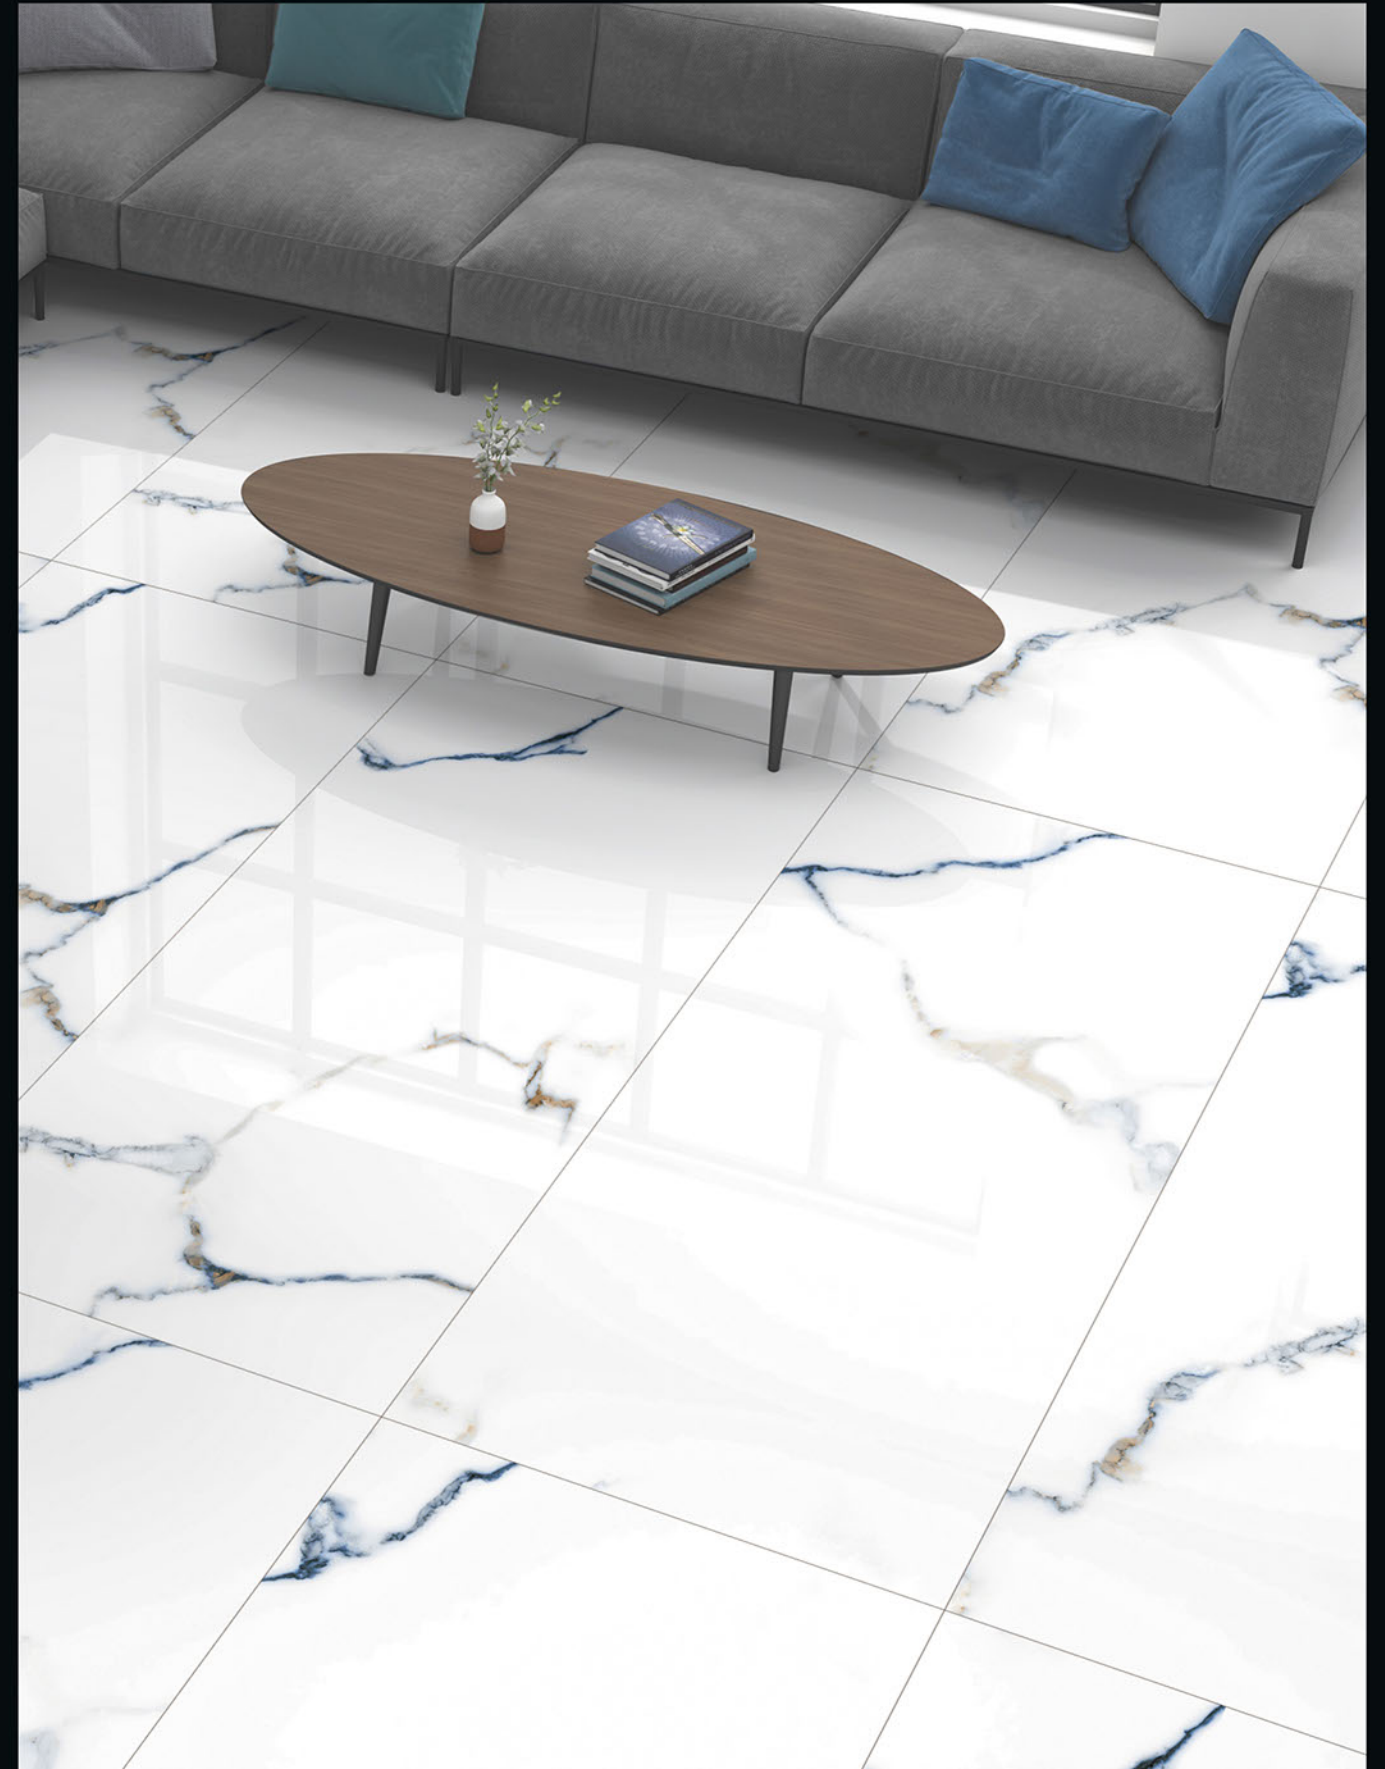

SONATA TEAL WHITE

Random:
5

Size:
600X1200MM

Finish:
Glossy Surface