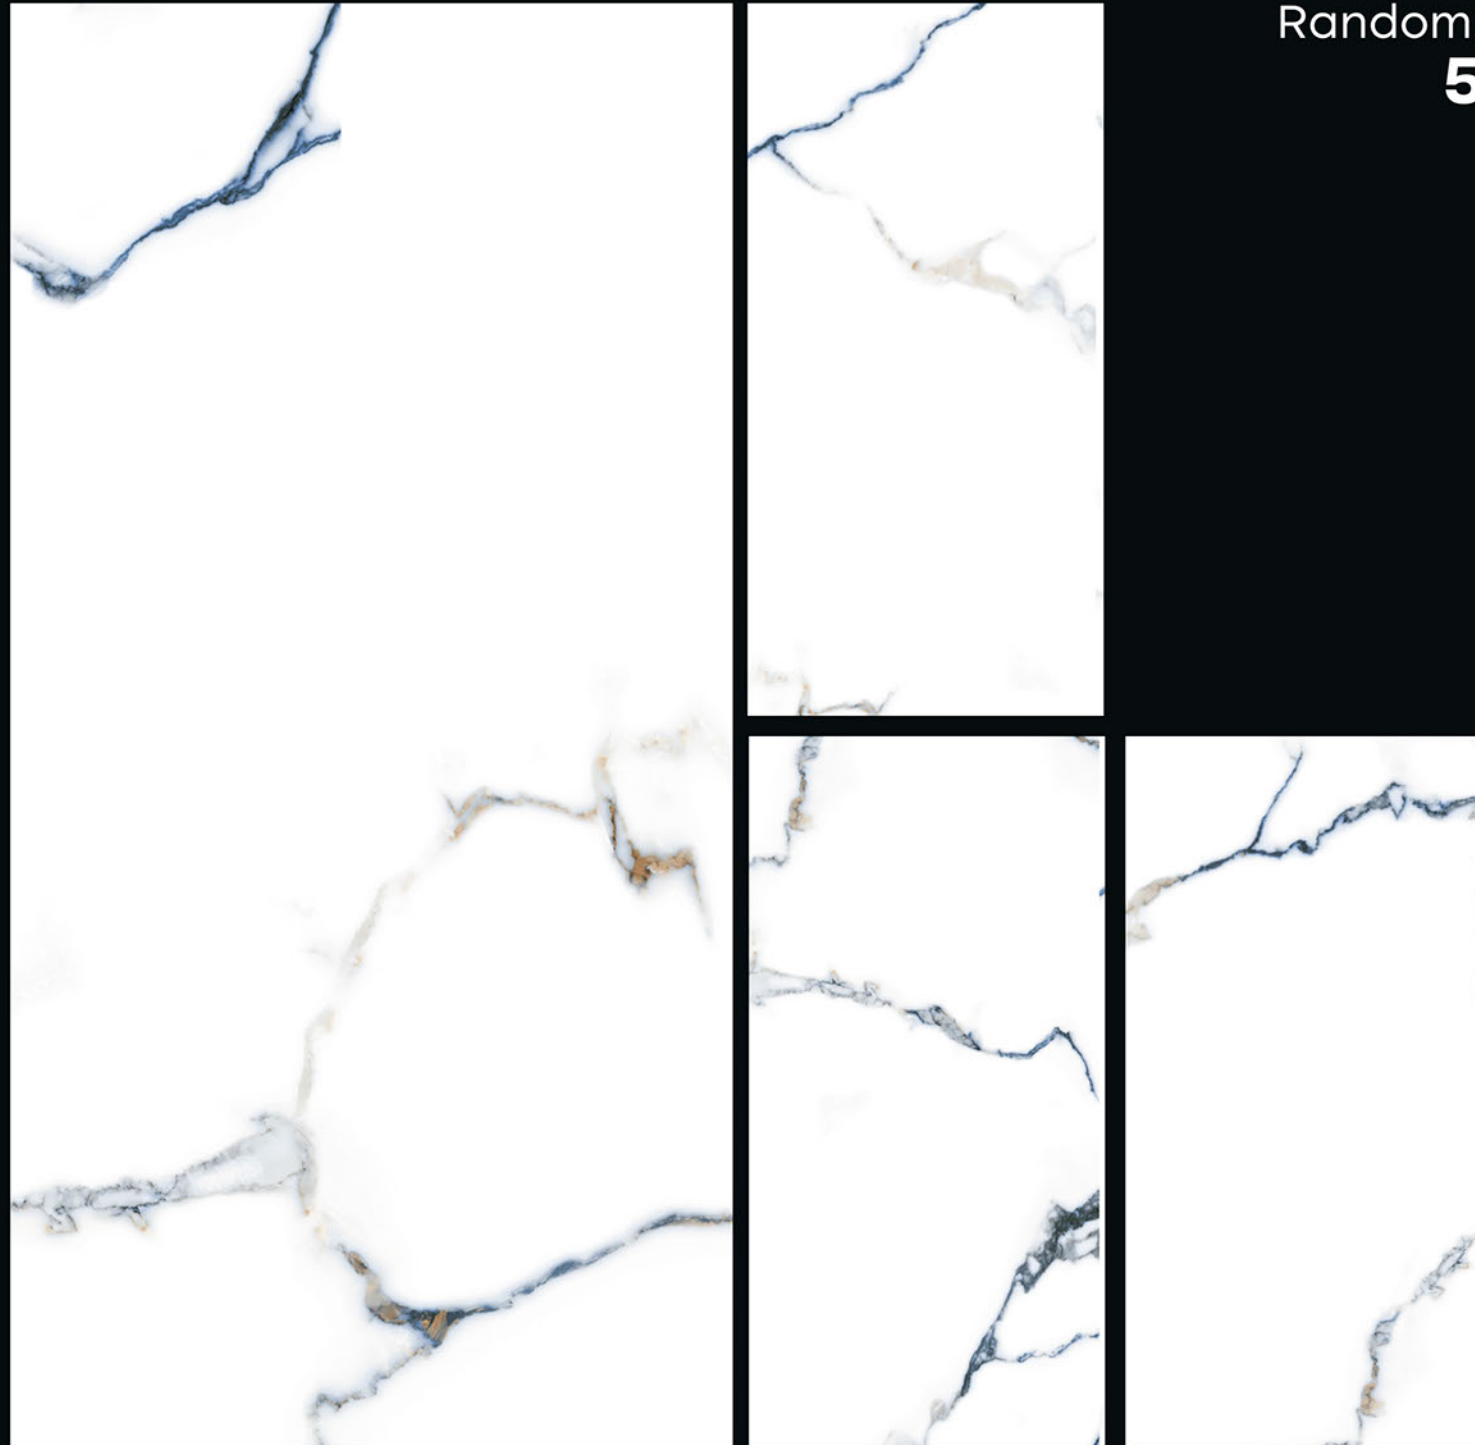

SONATA TEAL WHITE

Random:
5

Size:
600X1200MM

Finish:
Glossy Surface