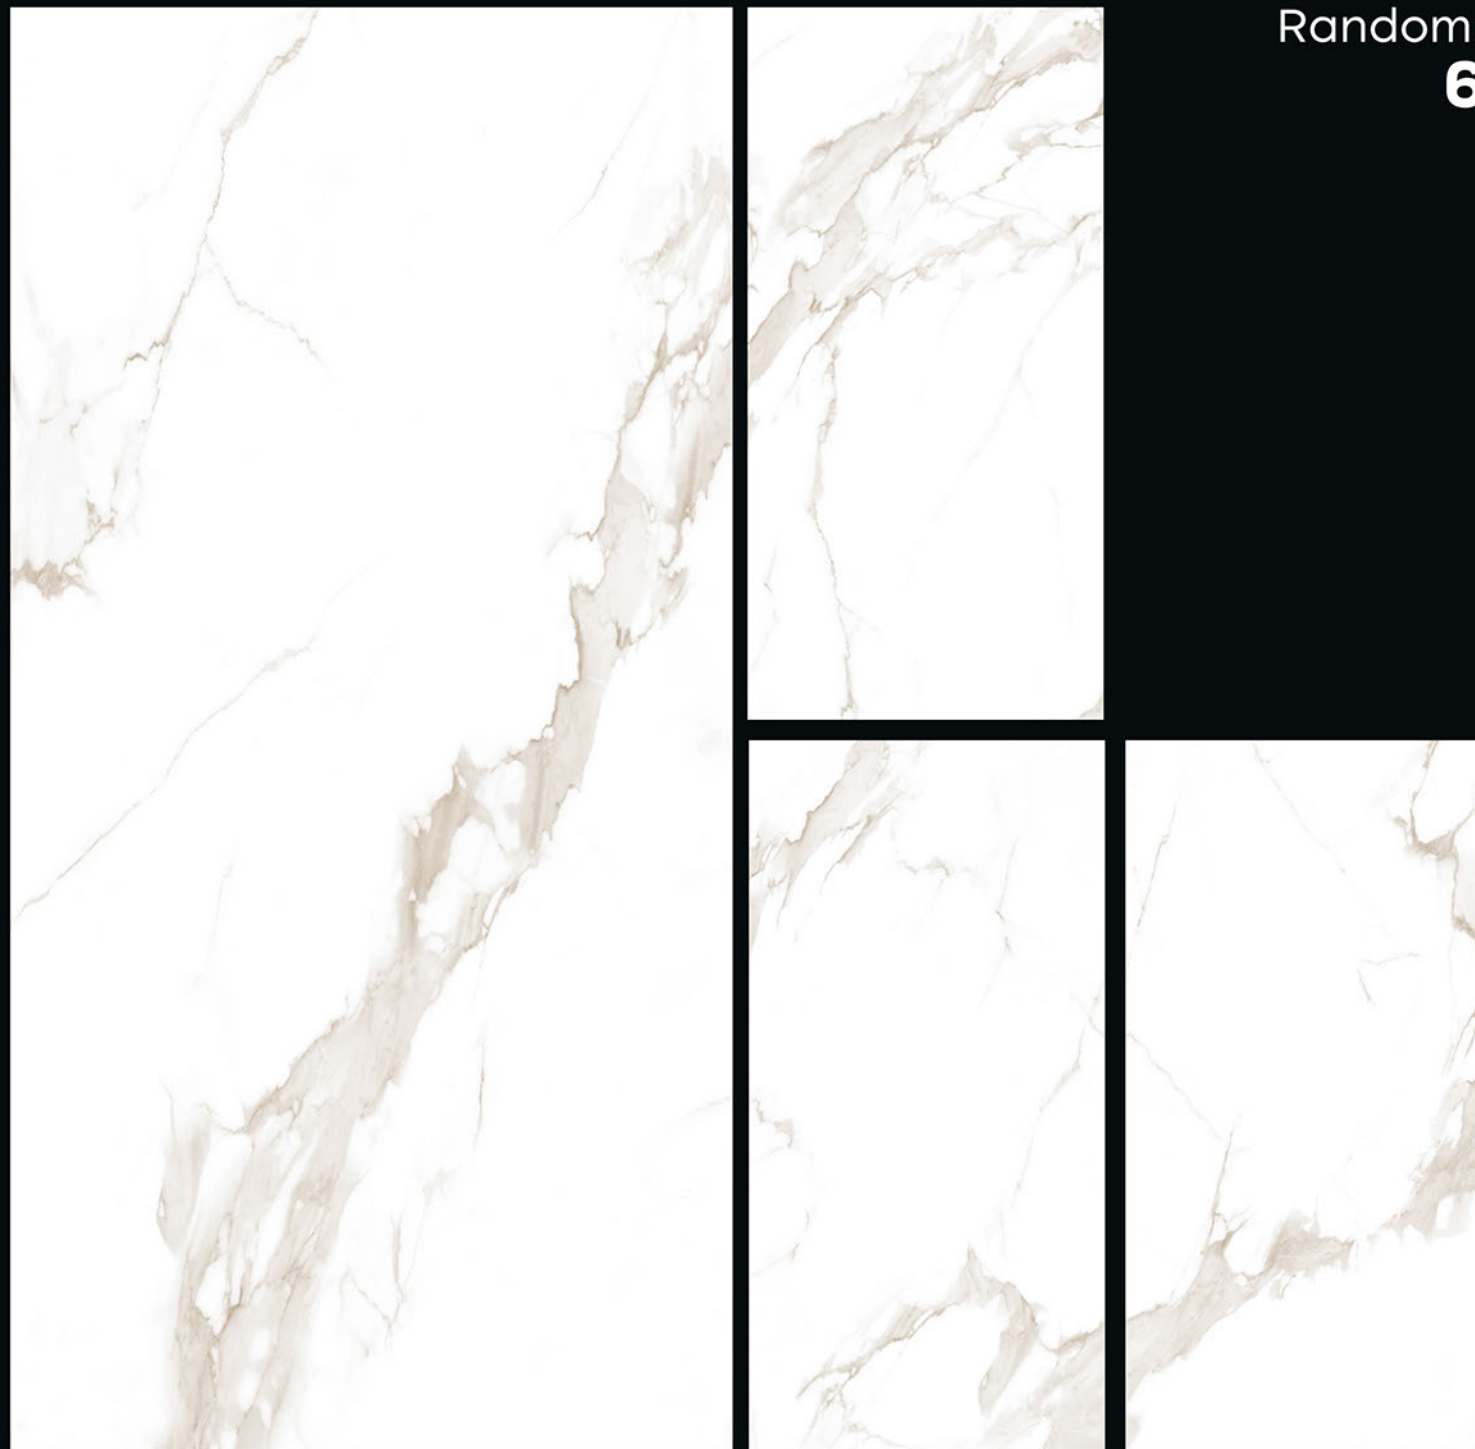

RIVIERA GOLD

Random:
6