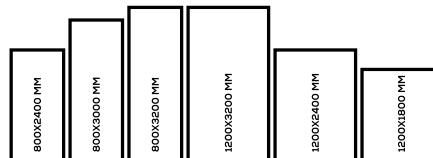

SPECIAL COLOUR SERIES

ULTRA WHITE

AVAILABLE

GLOSSY
& MATT
SURFACE

15mm
Thickness

MULTIPLE SIZES