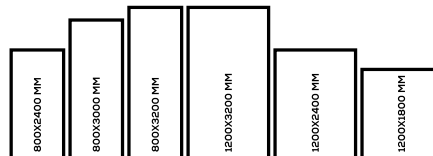

SPECIAL COLOUR SERIES

LIGHT GREY

AVAILABLE

**GLOSSY
& MATT
SURFACE**

**15mm
Thickness**

MULTIPLE SIZES