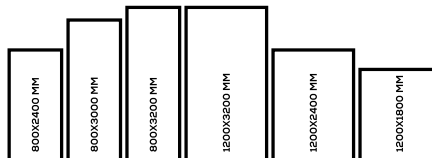

TECHNICAL FEATURES

EDGE PROFILE POSSIBILITIES

SPECIAL COLOUR SERIES

ULTRA GREY

AVAILABLE

**GLOSSY
& MATT
SURFACE**

**15mm
Thickness**

MULTIPLE SIZES