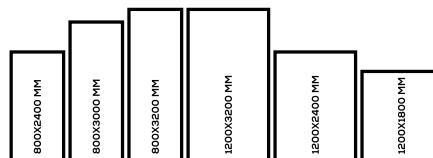

TECHNICAL FEATURES

EDGE PROFILE POSSIBILITIES

SPECIAL COLOUR SERIES

CHOCO

AVAILABLE

**GLOSSY
& MATT
SURFACE**

**15mm
Thickness**

MULTIPLE SIZES