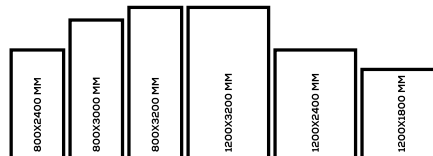

SPECIAL COLOUR SERIES

PURE JAISALMER

AVAILABLE

**GLOSSY
& MATT
SURFACE**

**15mm
Thickness**

MULTIPLE SIZES