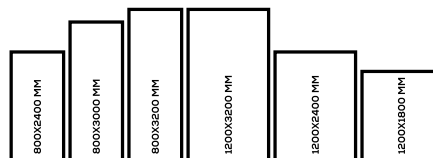

EDGE PROFILE POSSIBILITIES

SPECIAL COLOUR SERIES

SMOKEY GREY

AVAILABLE

**GLOSSY
& MATT
SURFACE**

**15mm
Thickness**

MULTIPLE SIZES

APPLICATION AREAS