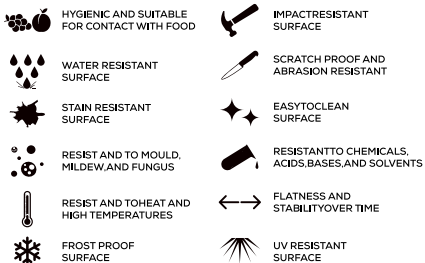

TECHNICAL FEATURES