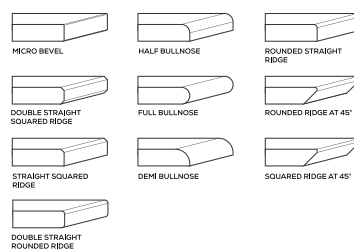

EDGE PROFILE POSSIBILITIES