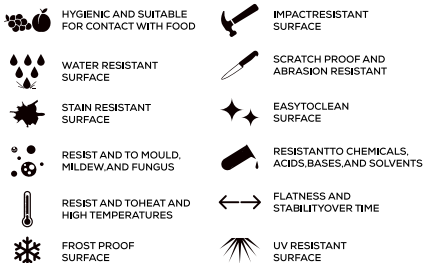

PEARL WHITE

AVAILABLE

**GLOSSY
& MATT
SURFACE**

**15mm
Thickness**

MULTIPLE SIZES

APPLICATION AREAS

TECHNICAL FEATURES

EDGE PROFILE POSSIBILITIES