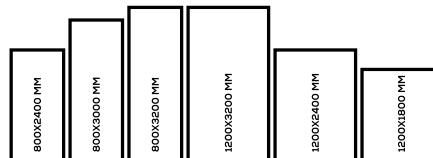

SPECIAL COLOUR SERIES

DARK BEIGE

AVAILABLE

**GLOSSY
& MATT
SURFACE**

**15mm
Thickness**

MULTIPLE SIZES