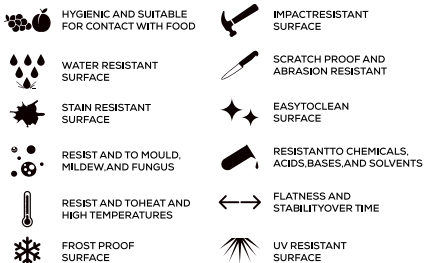

**GLOSSY
& MATT
SURFACE**

**15mm
Thickness**

MULTIPLE SIZES

APPLICATION AREAS

TECHNICAL FEATURES

EDGE PROFILE POSSIBILITIES

SPECIAL COLOUR SERIES

LIGHT GREY