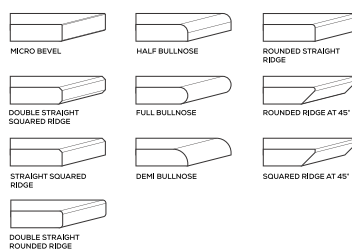

EDGE PROFILE POSSIBILITIES

SPECIAL COLOUR SERIES

SMOKEY GREY

AVAILABLE

**GLOSSY
& MATT
SURFACE**

**15mm
Thickness**

MULTIPLE SIZES

APPLICATION AREAS

TECHNICAL FEATURES

EDGE PROFILE POSSIBILITIES

SPECIAL COLOUR SERIES

ULTRA GREY

AVAILABLE

**GLOSSY
& MATT
SURFACE**

**15mm
Thickness**

MULTIPLE SIZES