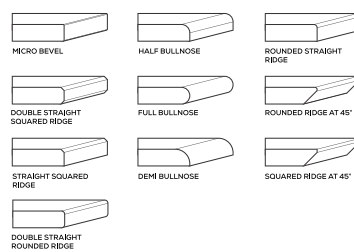

PEARL WHITE

AVAILABLE

**GLOSSY
& MATT
SURFACE**

**15mm
Thickness**

MULTIPLE SIZES

APPLICATION AREAS

TECHNICAL FEATURES

EDGE PROFILE POSSIBILITIES

SPECIAL COLOUR SERIES

PURE JAISALMER

AVAILABLE

**GLOSSY
& MATT
SURFACE**

**15mm
Thickness**

MULTIPLE SIZES

APPLICATION AREAS

TECHNICAL FEATURES

EDGE PROFILE POSSIBILITIES

SPECIAL COLOUR SERIES

SMOKEY GREY

AVAILABLE

**GLOSSY
& MATT
SURFACE**

**15mm
Thickness**

MULTIPLE SIZES

APPLICATION AREAS