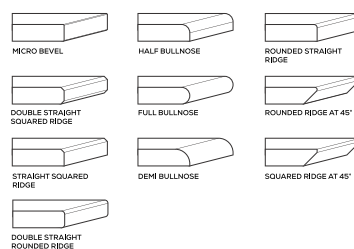

**15mm
Thickness**

MULTIPLE SIZES

APPLICATION AREAS

TECHNICAL FEATURES

EDGE PROFILE POSSIBILITIES

SPECIAL COLOUR SERIES

DARK GREY

AVAILABLE