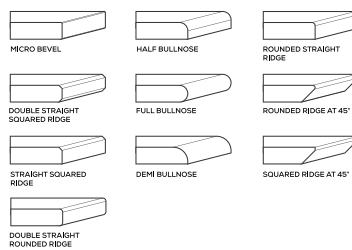

EDGE PROFILE POSSIBILITIES

SPECIAL COLOUR SERIES

SMOKEY GREY

AVAILABLE

**GLOSSY
& MATT
SURFACE**

**15mm
Thickness**

MULTIPLE SIZES

APPLICATION AREAS

TECHNICAL FEATURES

EDGE PROFILE POSSIBILITIES

SPECIAL COLOUR SERIES

ULTRA GREY

AVAILABLE

**GLOSSY
& MATT
SURFACE**

**15mm
Thickness**

MULTIPLE SIZES

APPLICATION AREAS

TECHNICAL FEATURES

EDGE PROFILE POSSIBILITIES

SPECIAL COLOUR SERIES

ULTRA WHITE

AVAILABLE

GLOSSY
& MATT
SURFACE

15mm
Thickness

MULTIPLE SIZES

APPLICATION AREAS

TECHNICAL FEATURES

EDGE PROFILE POSSIBILITIES