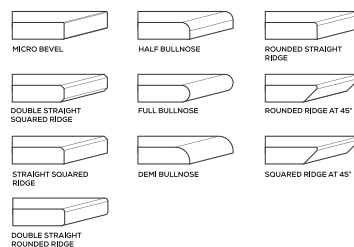

AVAILABLE

**GLOSSY
& MATT
SURFACE**

**15mm
Thickness**

MULTIPLE SIZES

APPLICATION AREAS

TECHNICAL FEATURES

EDGE PROFILE POSSIBILITIES

SPECIAL COLOUR SERIES

PEARL WHITE

AVAILABLE

**GLOSSY
& MATT
SURFACE**

**15mm
Thickness**

MULTIPLE SIZES

APPLICATION AREAS

TECHNICAL FEATURES

EDGE PROFILE POSSIBILITIES