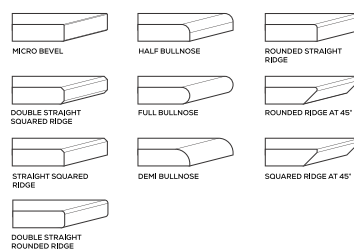

EDGE PROFILE POSSIBILITIES

SPECIAL COLOUR SERIES

BROWN

AVAILABLE

**GLOSSY
& MATT
SURFACE**

**15mm
Thickness**

MULTIPLE SIZES

APPLICATION AREAS

TECHNICAL FEATURES

EDGE PROFILE POSSIBILITIES

SPECIAL COLOUR SERIES

CHOCO

AVAILABLE

**GLOSSY
& MATT
SURFACE**

**15mm
Thickness**

MULTIPLE SIZES