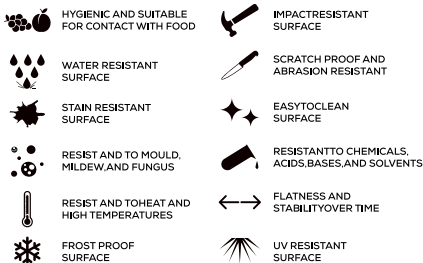

AVAILABLE

**GLOSSY
& MATT
SURFACE**

**15mm
Thickness**

MULTIPLE SIZES

APPLICATION AREAS

TECHNICAL FEATURES

EDGE PROFILE POSSIBILITIES

SPECIAL COLOUR SERIES