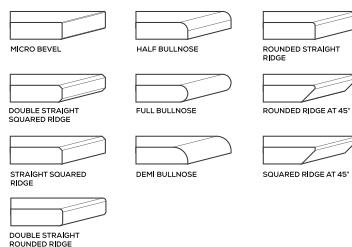

**GLOSSY
& MATT
SURFACE**

**15mm
Thickness**

MULTIPLE SIZES

APPLICATION AREAS

TECHNICAL FEATURES

EDGE PROFILE POSSIBILITIES

SPECIAL COLOUR SERIES

LIGHT GREY