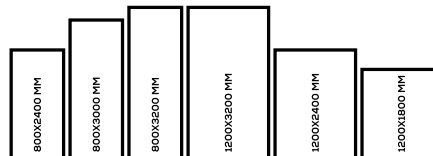

SPECIAL COLOUR SERIES

DARK GREY

AVAILABLE

**GLOSSY
& MATT
SURFACE**

**15mm
Thickness**

MULTIPLE SIZES