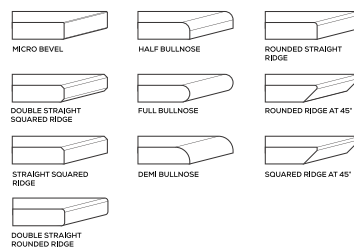

EDGE PROFILE POSSIBILITIES