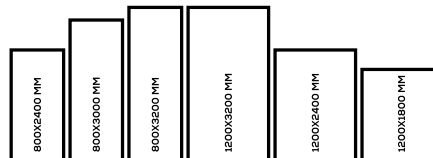

**15mm
Thickness**

MULTIPLE SIZES

APPLICATION AREAS

TECHNICAL FEATURES

EDGE PROFILE POSSIBILITIES

SPECIAL COLOUR SERIES

DARK GREY

AVAILABLE