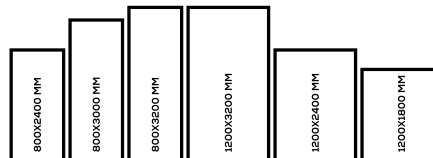

PEARL WHITE

AVAILABLE

**GLOSSY
& MATT
SURFACE**

**15mm
Thickness**

MULTIPLE SIZES

APPLICATION AREAS

TECHNICAL FEATURES

EDGE PROFILE POSSIBILITIES