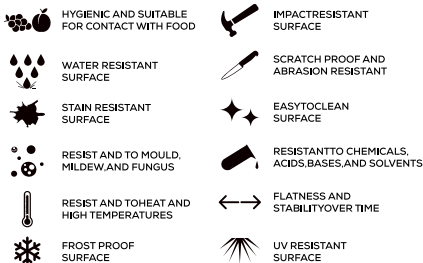

SPECIAL COLOUR SERIES

BLACK

AVAILABLE

GLOSSY
& MATT
SURFACE

15mm
Thickness

MULTIPLE SIZES

APPLICATION AREAS

TECHNICAL FEATURES