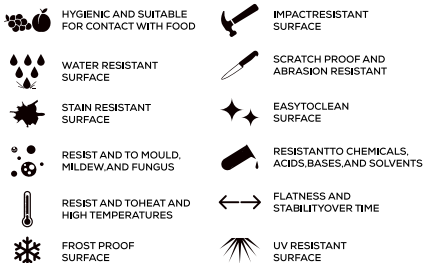

TECHNICAL FEATURES