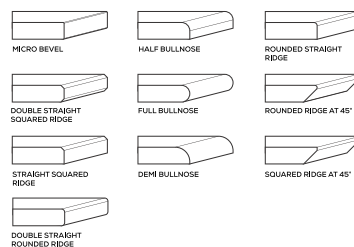

PEARL WHITE

AVAILABLE

**GLOSSY
& MATT
SURFACE**

**15mm
Thickness**

MULTIPLE SIZES

APPLICATION AREAS

TECHNICAL FEATURES

EDGE PROFILE POSSIBILITIES