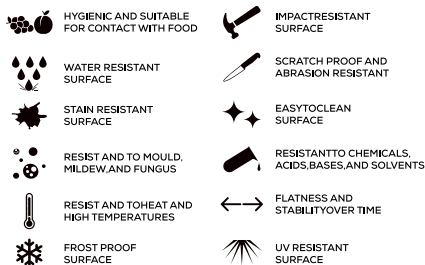

SPECIAL COLOUR SERIES

PURE JAISALMER

AVAILABLE

**GLOSSY
& MATT
SURFACE**

**15mm
Thickness**

MULTIPLE SIZES

APPLICATION AREAS

TECHNICAL FEATURES