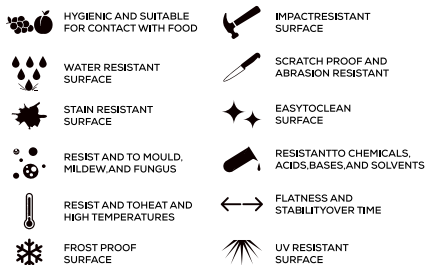

TECHNICAL FEATURES