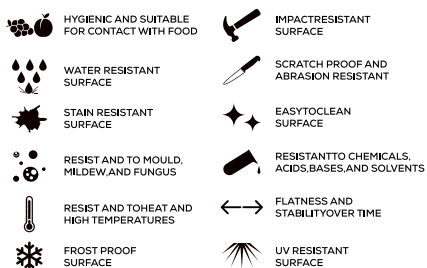

TECHNICAL FEATURES