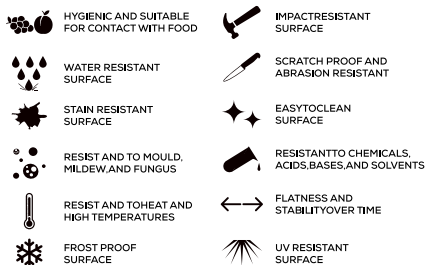

TECHNICAL FEATURES