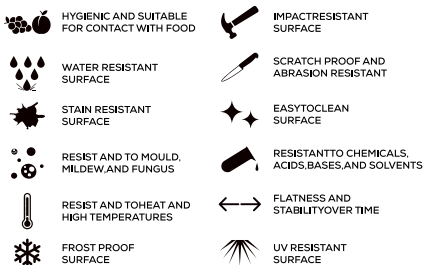

TECHNICAL FEATURES