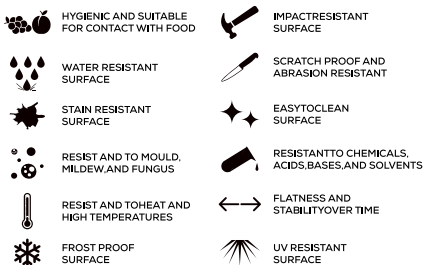

TECHNICAL FEATURES