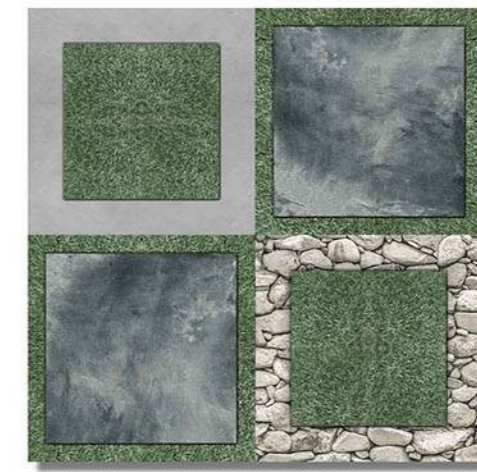

50146

*Timeless
Texture
For
Aesthetic
Appearance.*