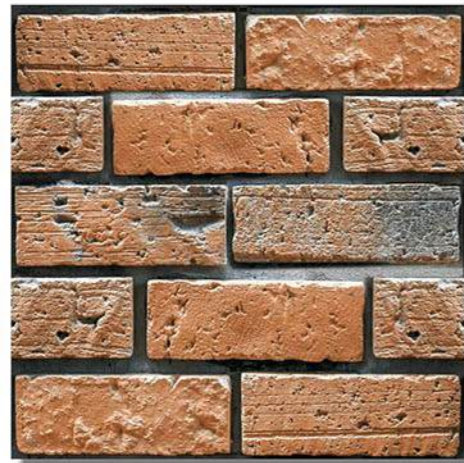

12 mm
Thickness

Plain

Plain Series
400 x 400 mm
Parking Tiles

50505

50506

50507

50508

50509