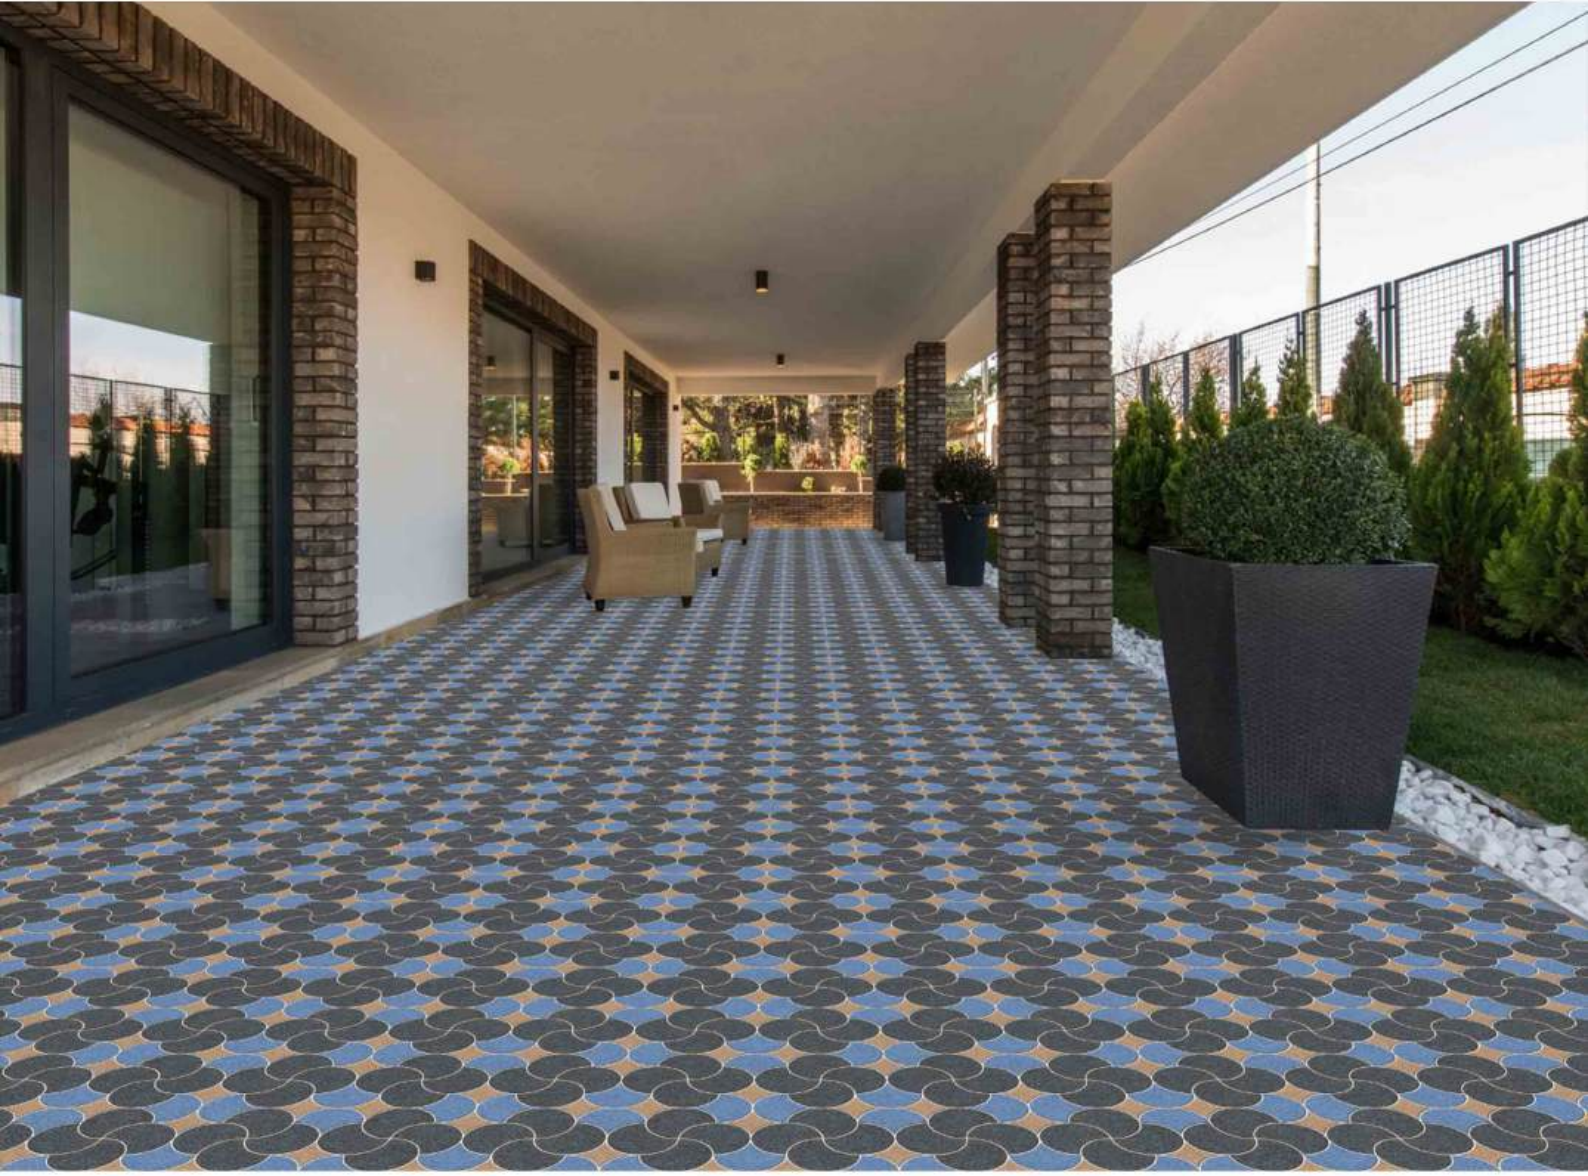

RUSTIC SERIES

52041

400 x
400 mm

Anti Slip

UV Resistant

Rustic Punch

RUSTIC SERIES

52042