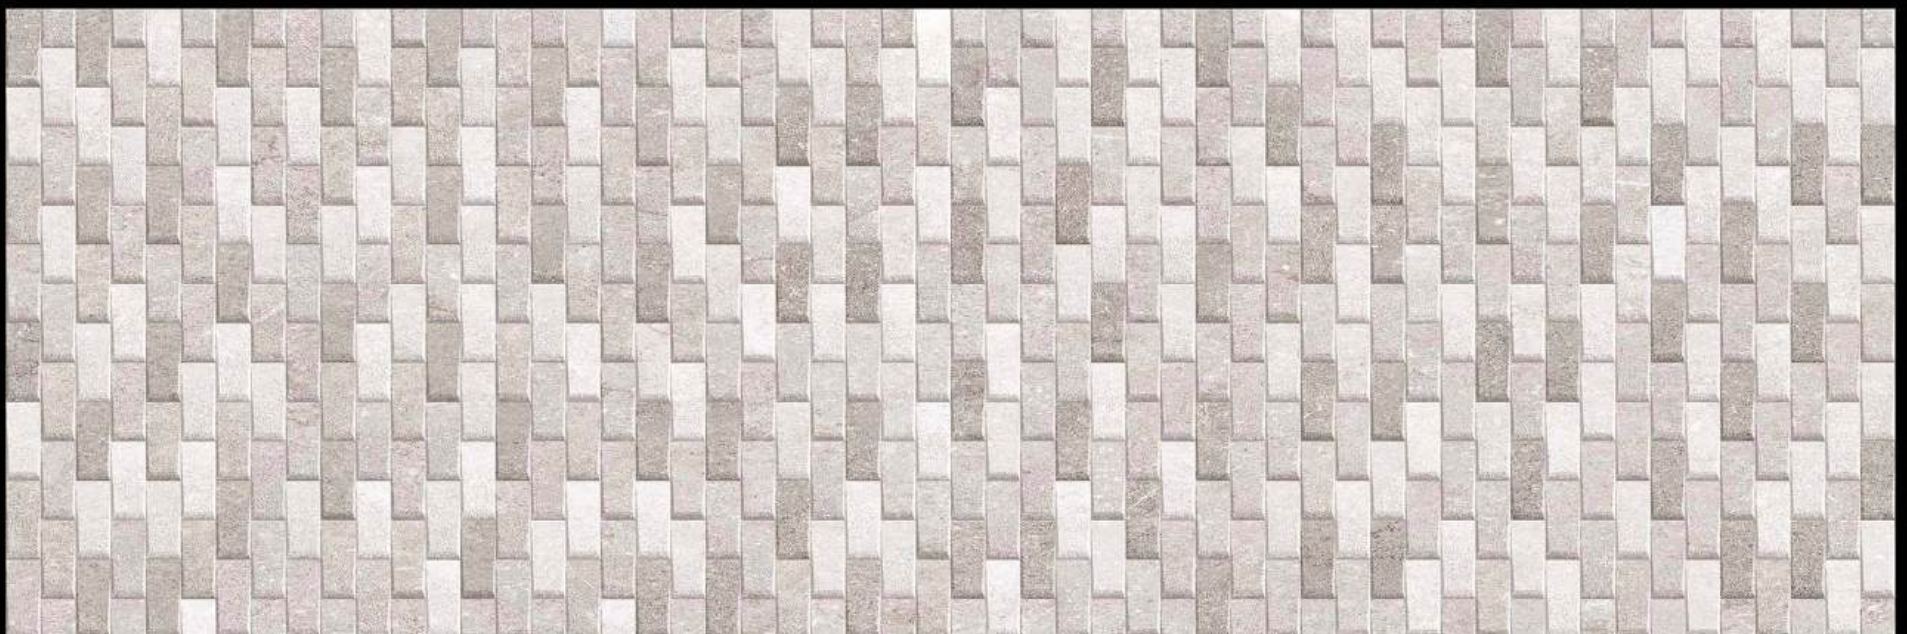

Thermo Brown HL Cell