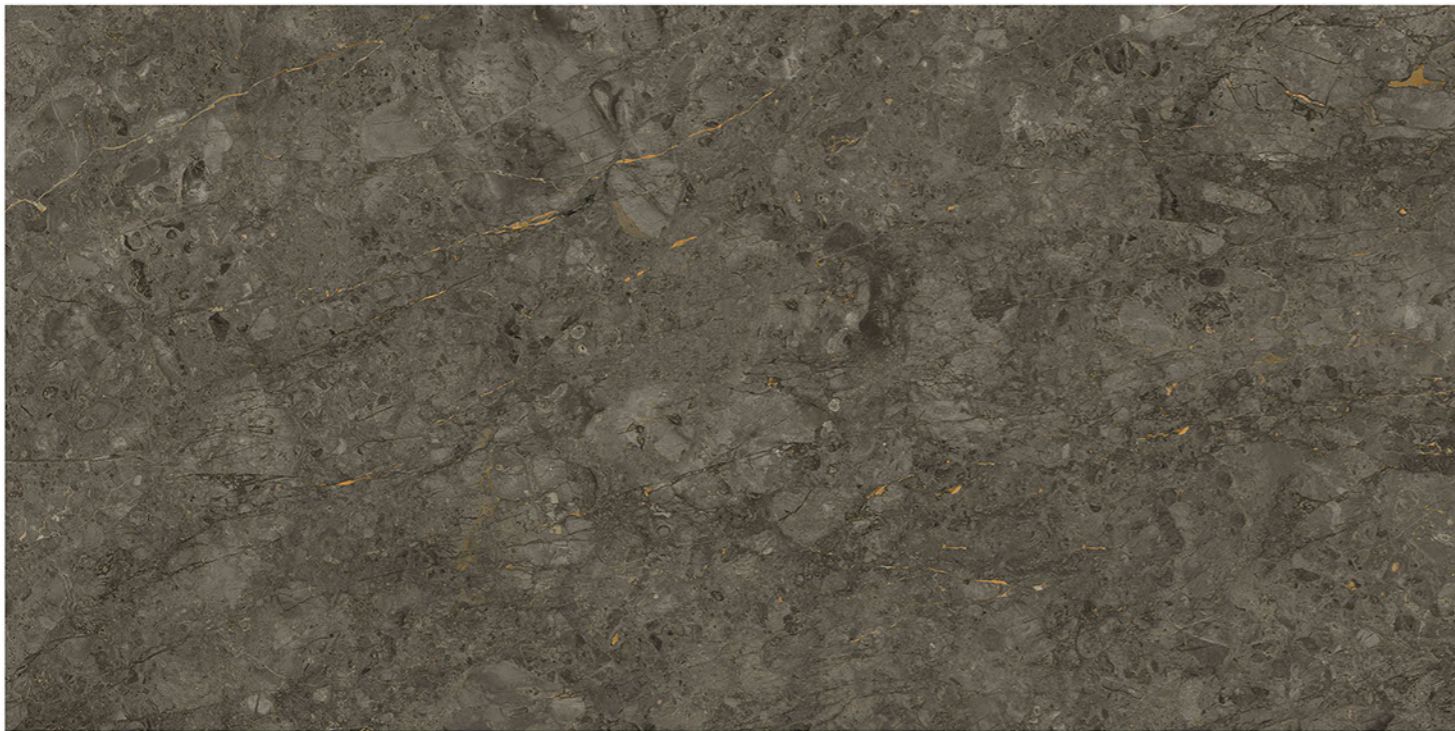

SIZE:
600X1200MM

RANDOM:
6

VENICE BEIGE

FINISH:
GLOSSY

SIZE:
600X1200MM

RANDOM:
6

WILLIAMS GREY

FINISH:
GLOSSY