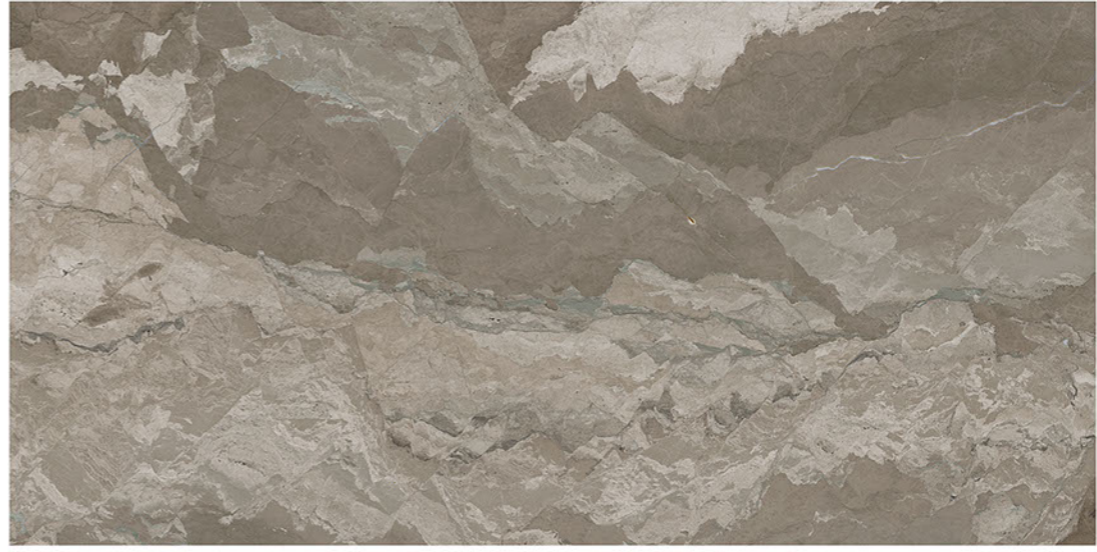

SIZE:
600X1200MM

RANDOM:
4

LILAC WHITE

FINISH:
GLOSSY

SIZE:
600X1200MM

RANDOM:
5

LUCRA RUST

FINISH:
GLOSSY