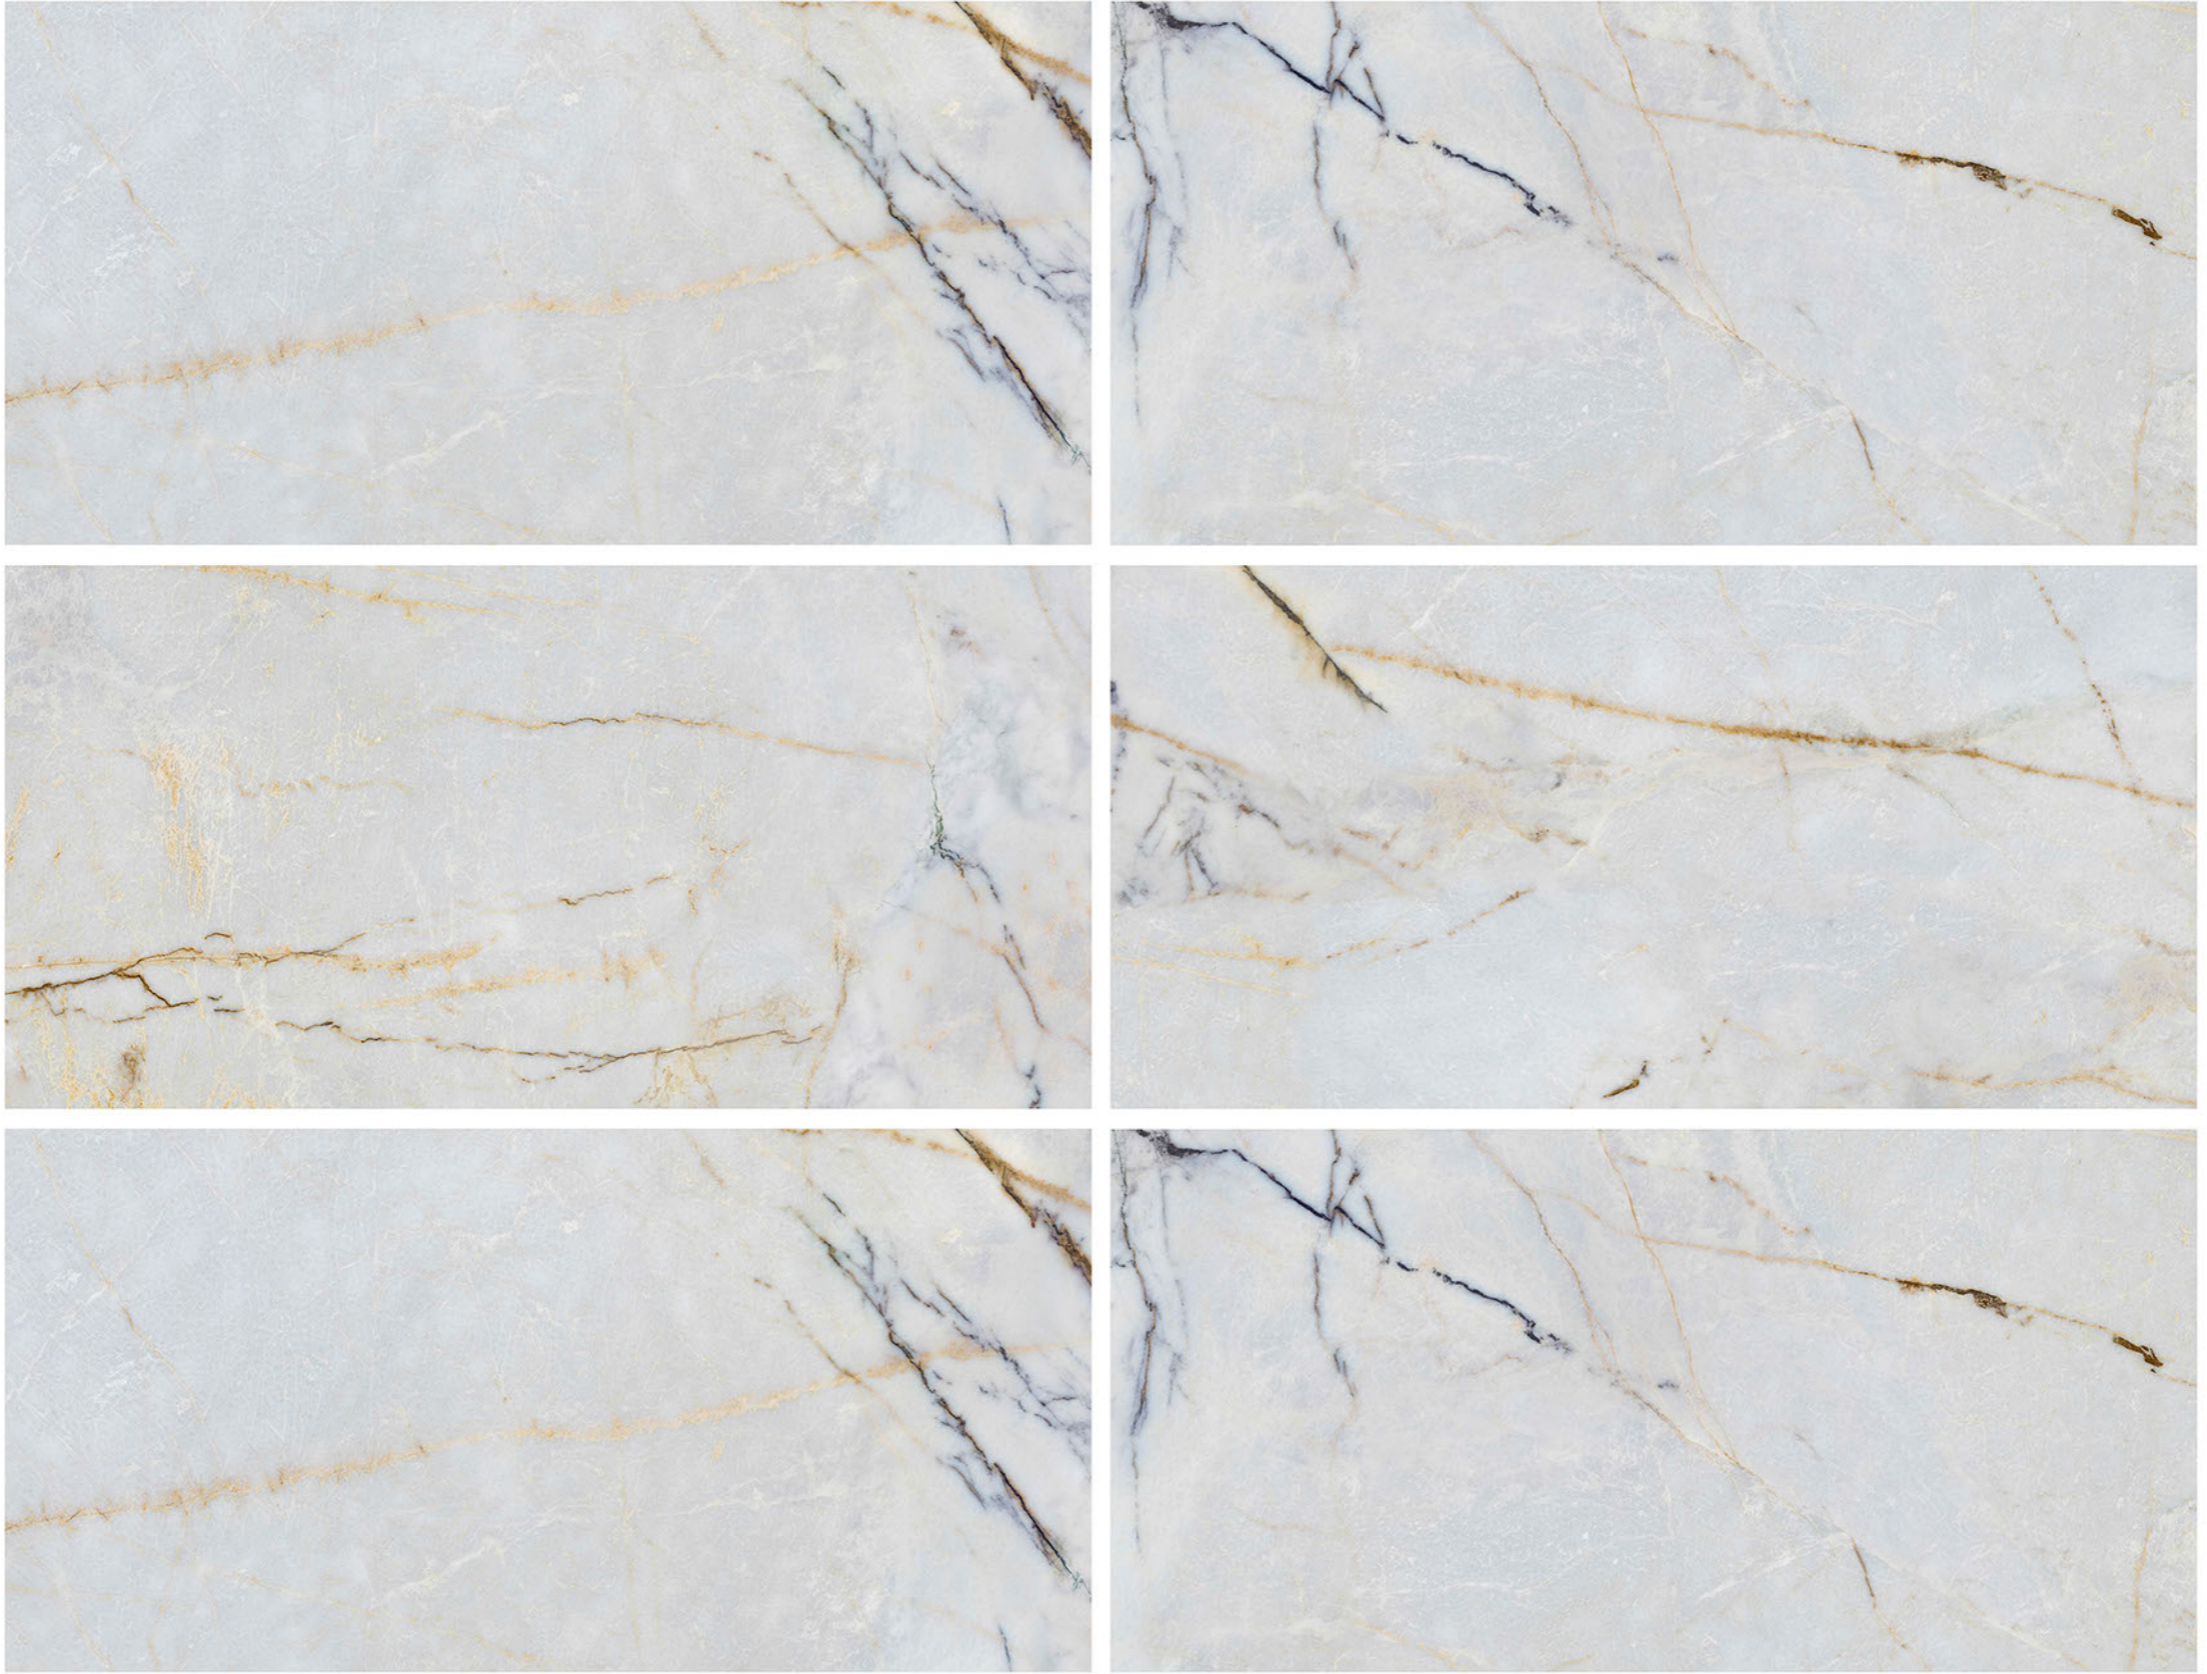

SIZE:
600X1200MM

RANDOM:
8

GRIGIO FIASCO STEEL

FINISH:
GLOSSY

SIZE:
600X1200MM

RANDOM:
8

GRIGIO FIASCO BEIGE

FINISH:
GLOSSY