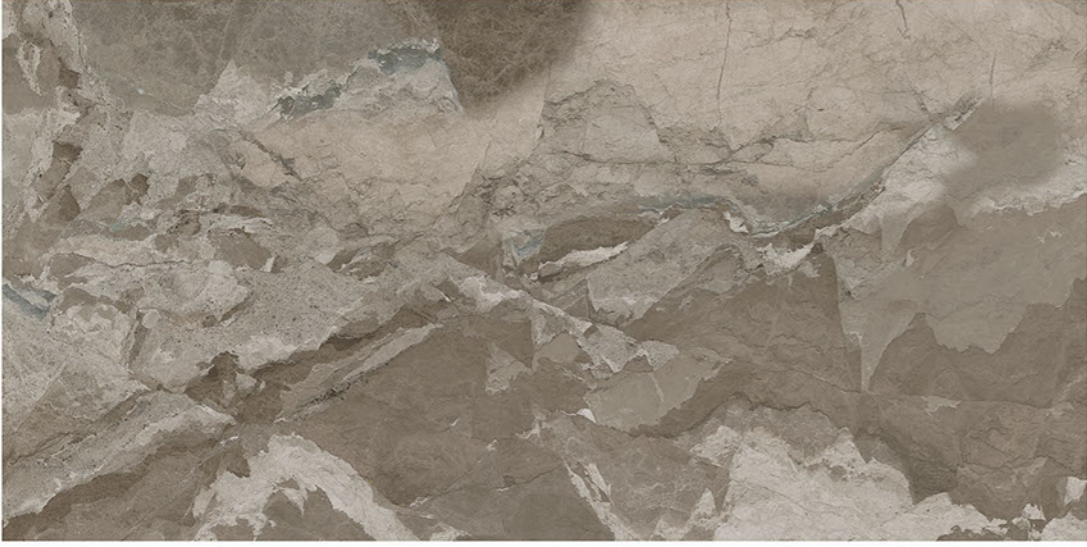

SIZE:
600X1200MM

RANDOM:
4

LILAC WHITE

FINISH:
GLOSSY

SIZE:
600X1200MM

RANDOM:
5

LUCRA RUST

FINISH:
GLOSSY