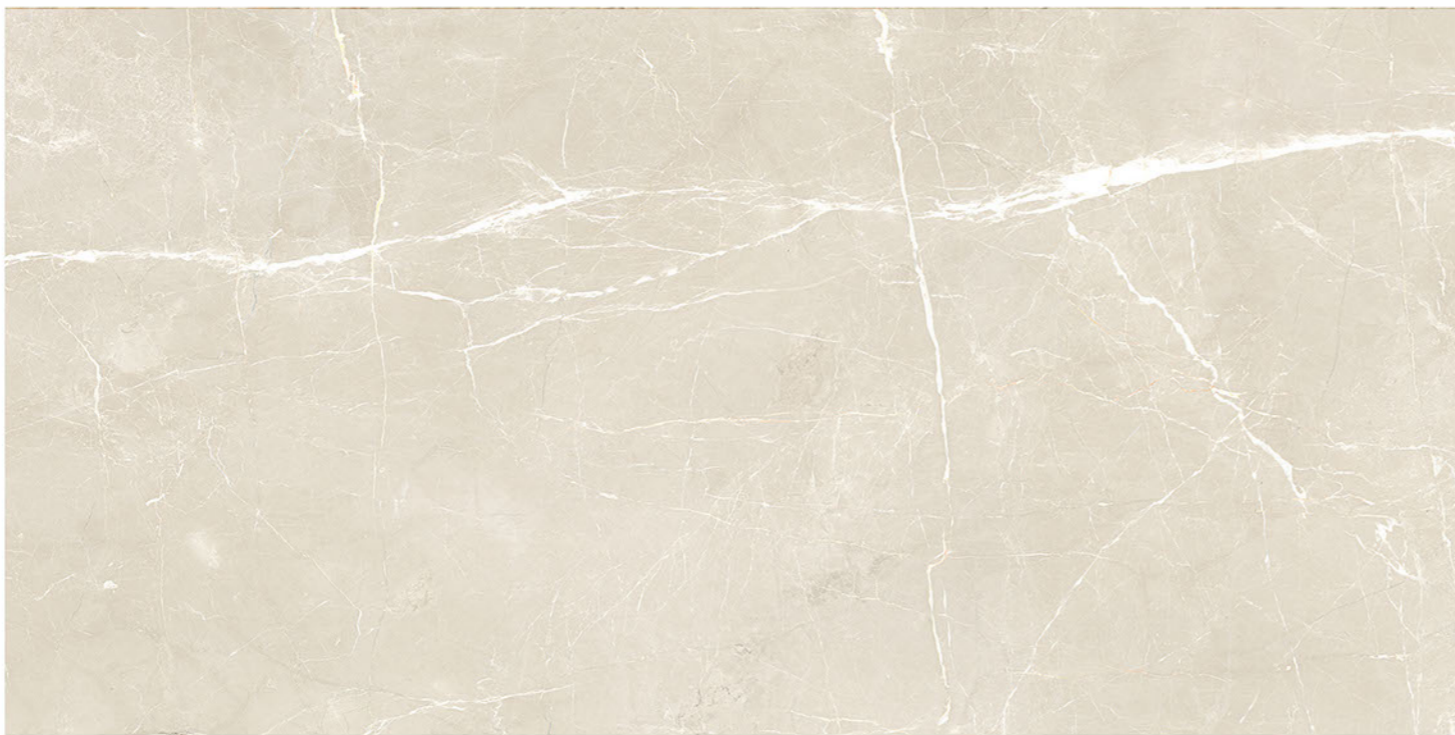

FINISH:
GLOSSY

SIZE:
600X1200MM

RANDOM:
4