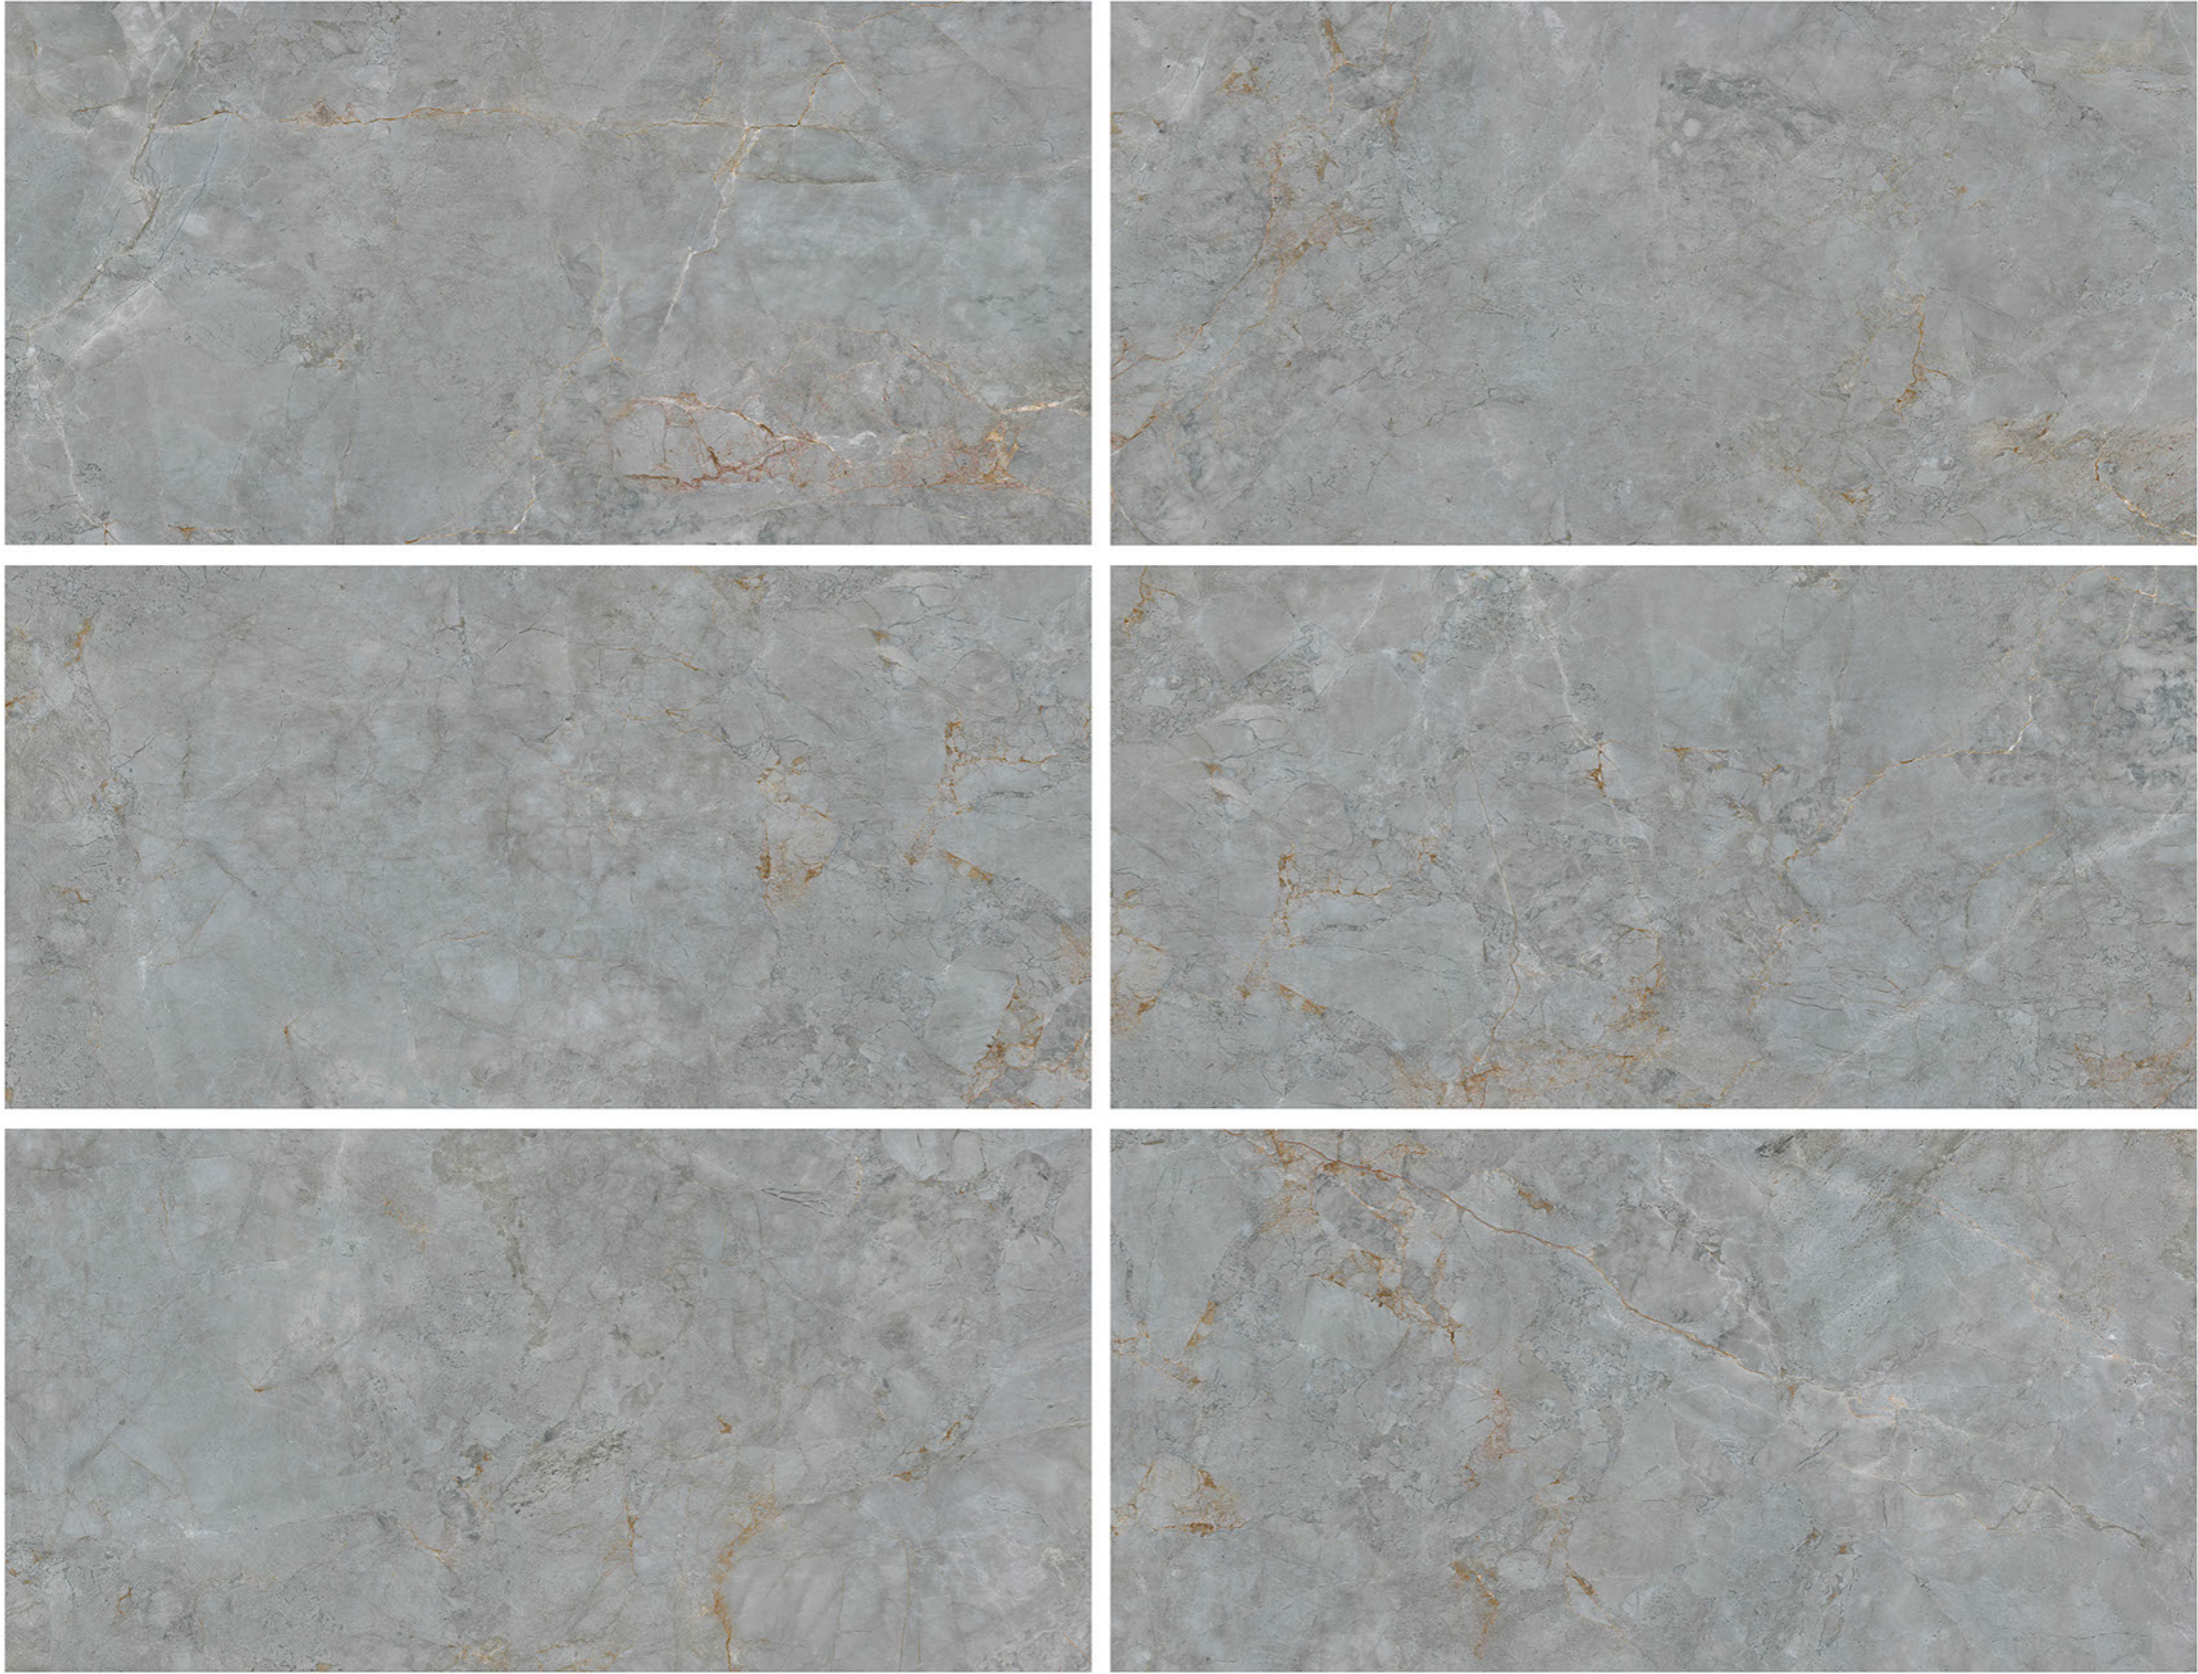

SIZE:
600X1200MM

RANDOM:
8

CREMA ELYSEE BEIGE

FINISH:
GLOSSY

SIZE:
600X1200MM

RANDOM:
8

GRIGIO FIASCO PEARL

FINISH:
GLOSSY