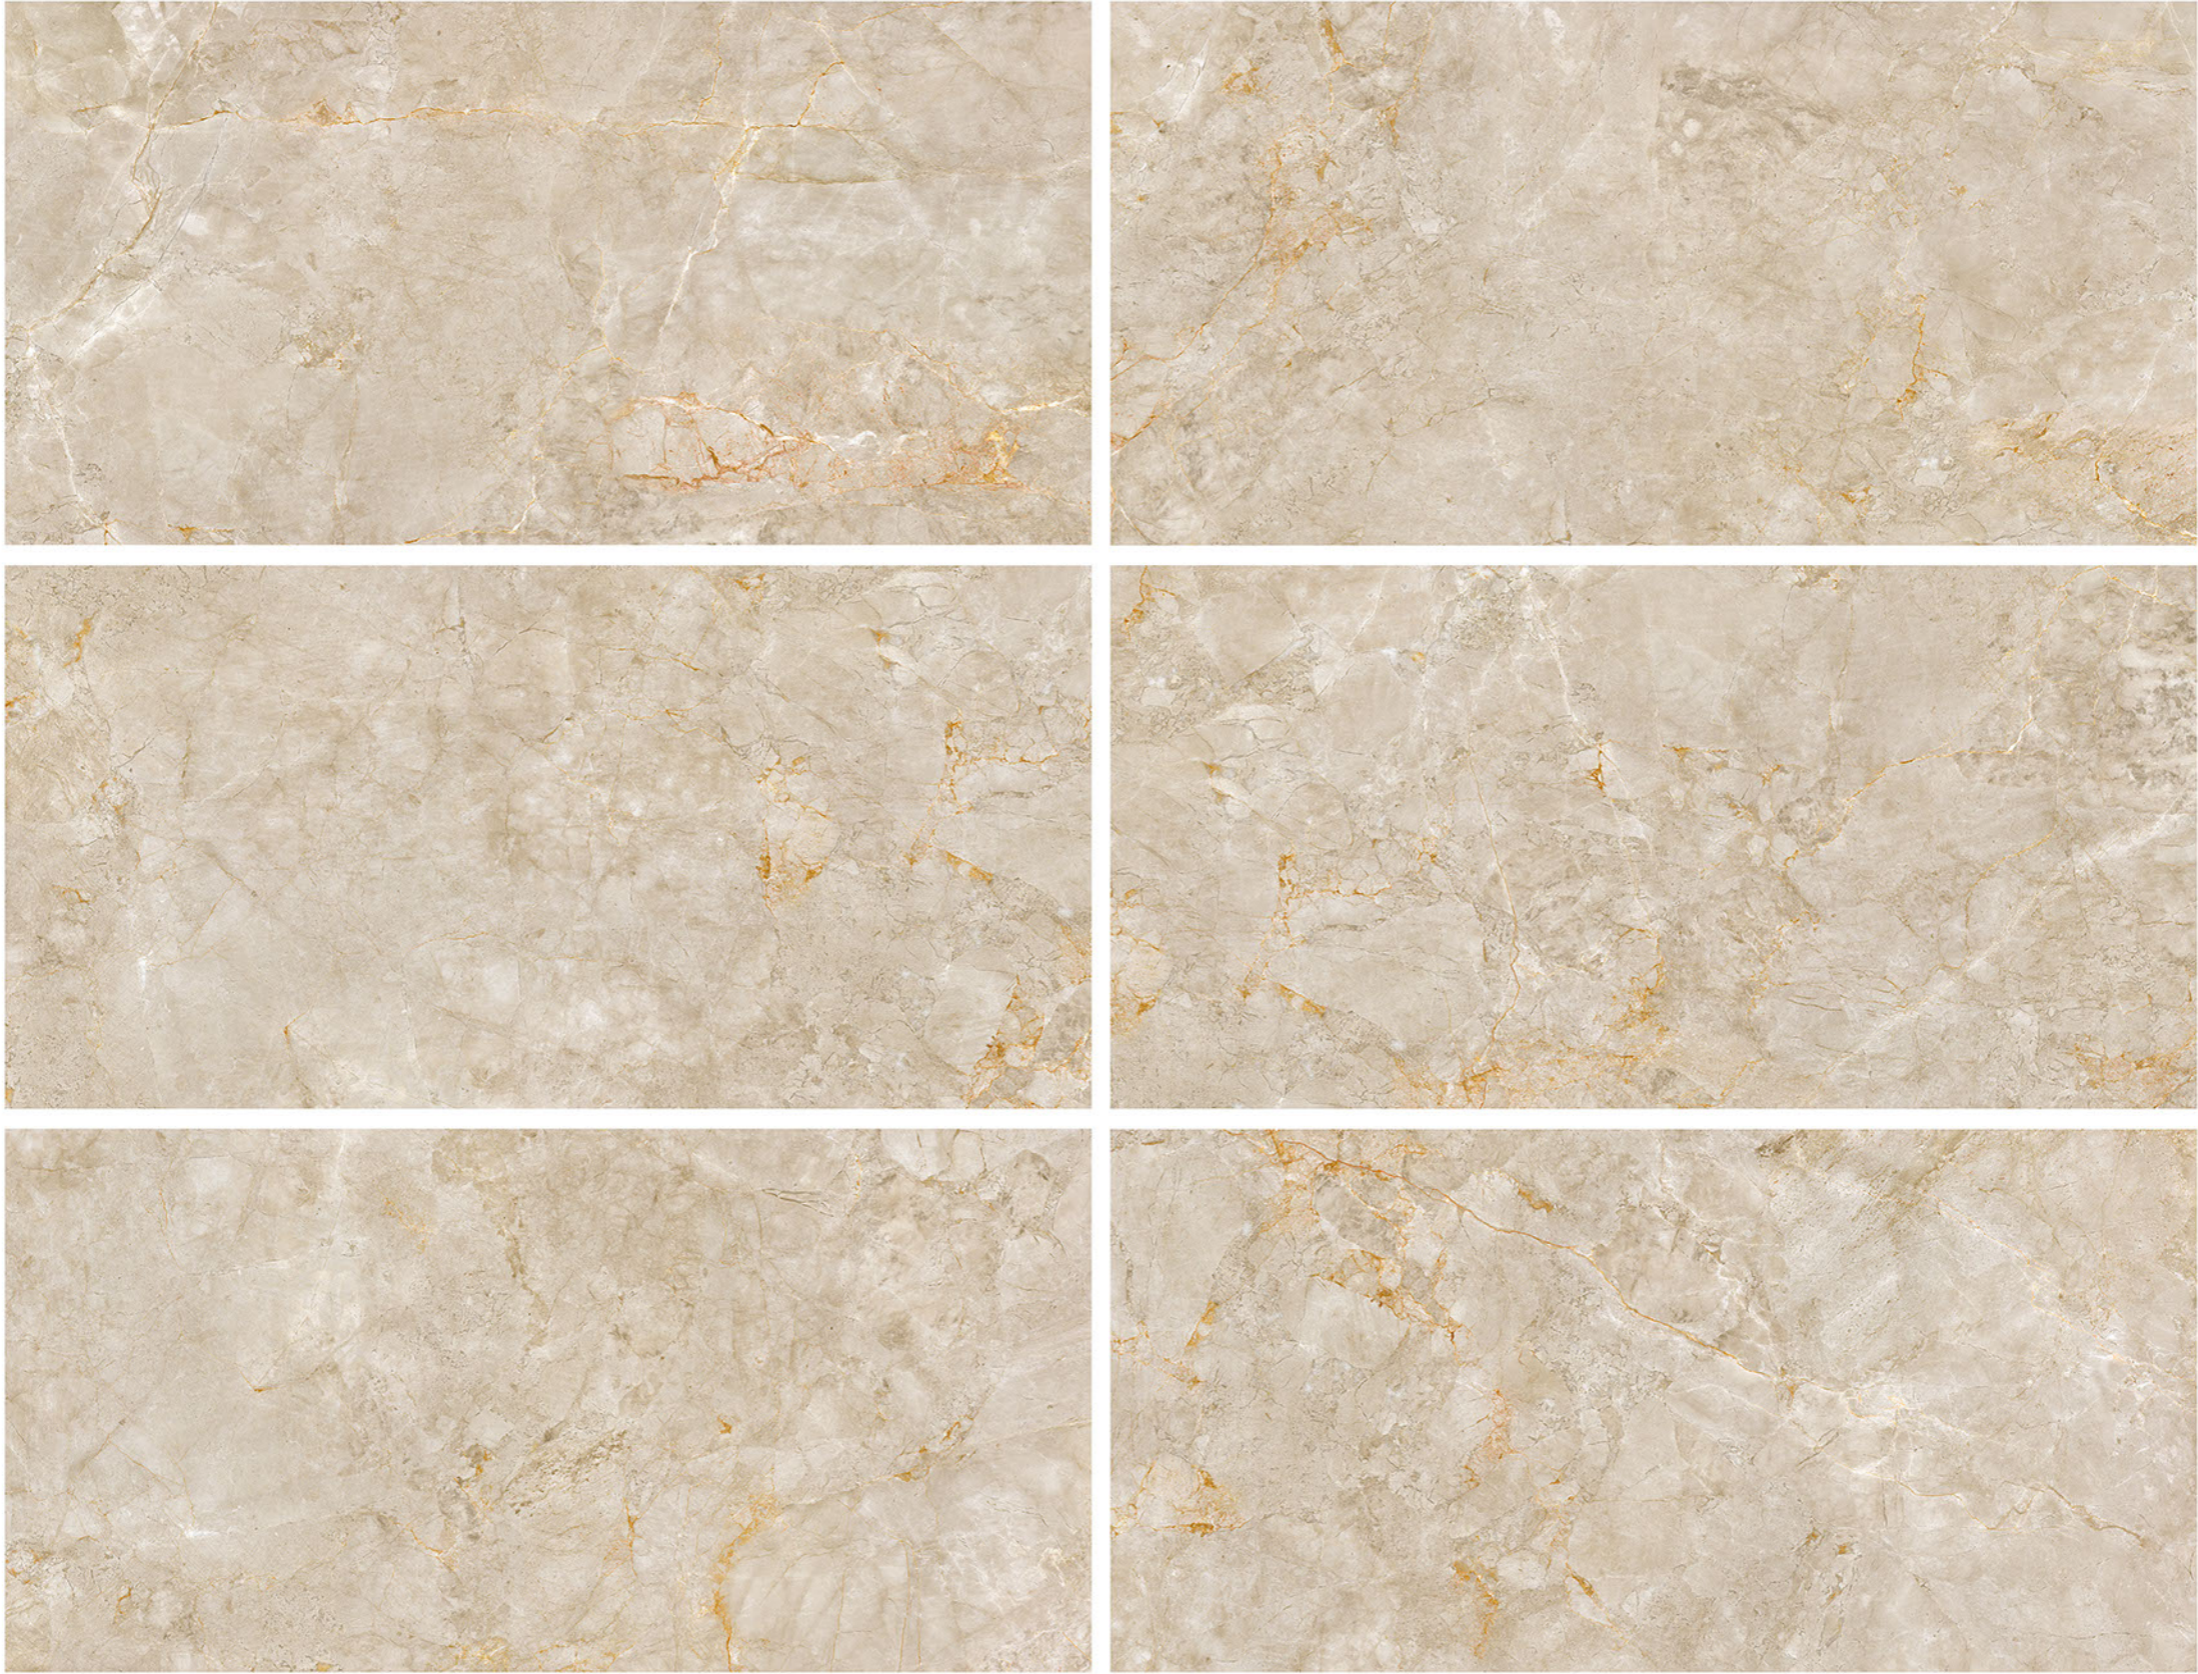

FINISH:
GLOSSY

SIZE:
600X1200MM

RANDOM:
8

GRIGIO FIASCO BEIGE