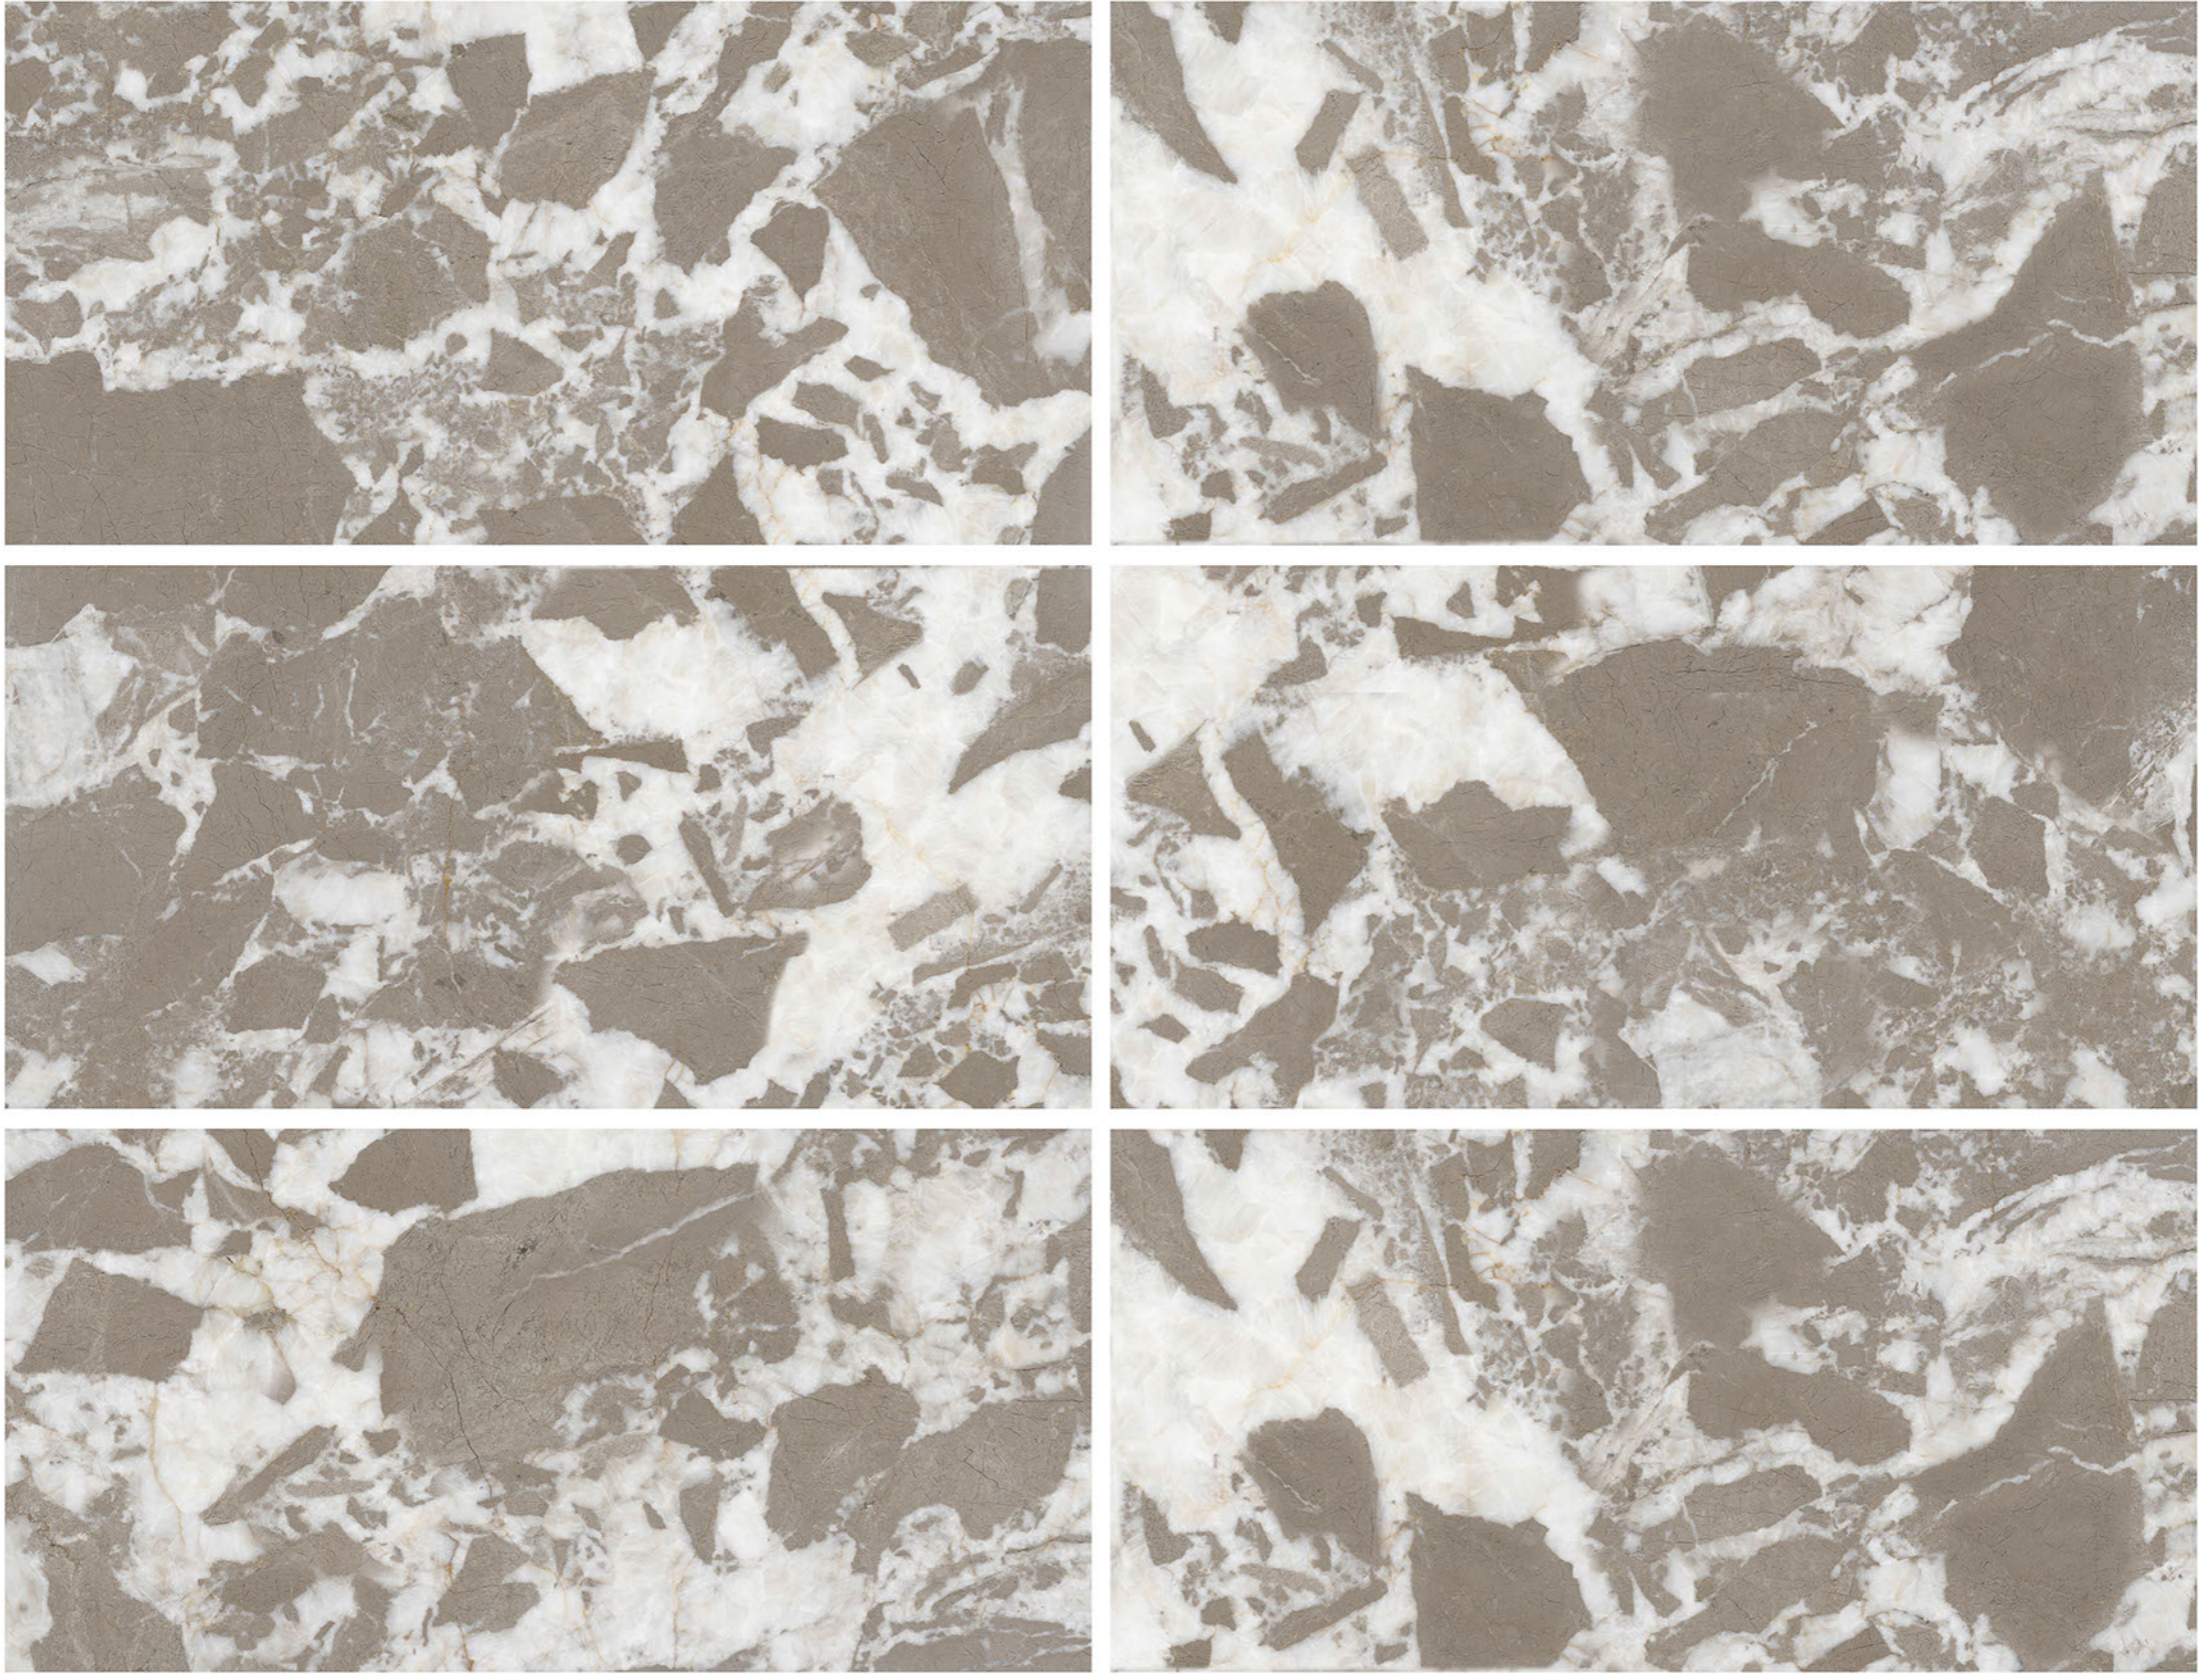

FINISH:
GLOSSY

SIZE:
600X1200MM

RANDOM:
5

LUCRA RUST