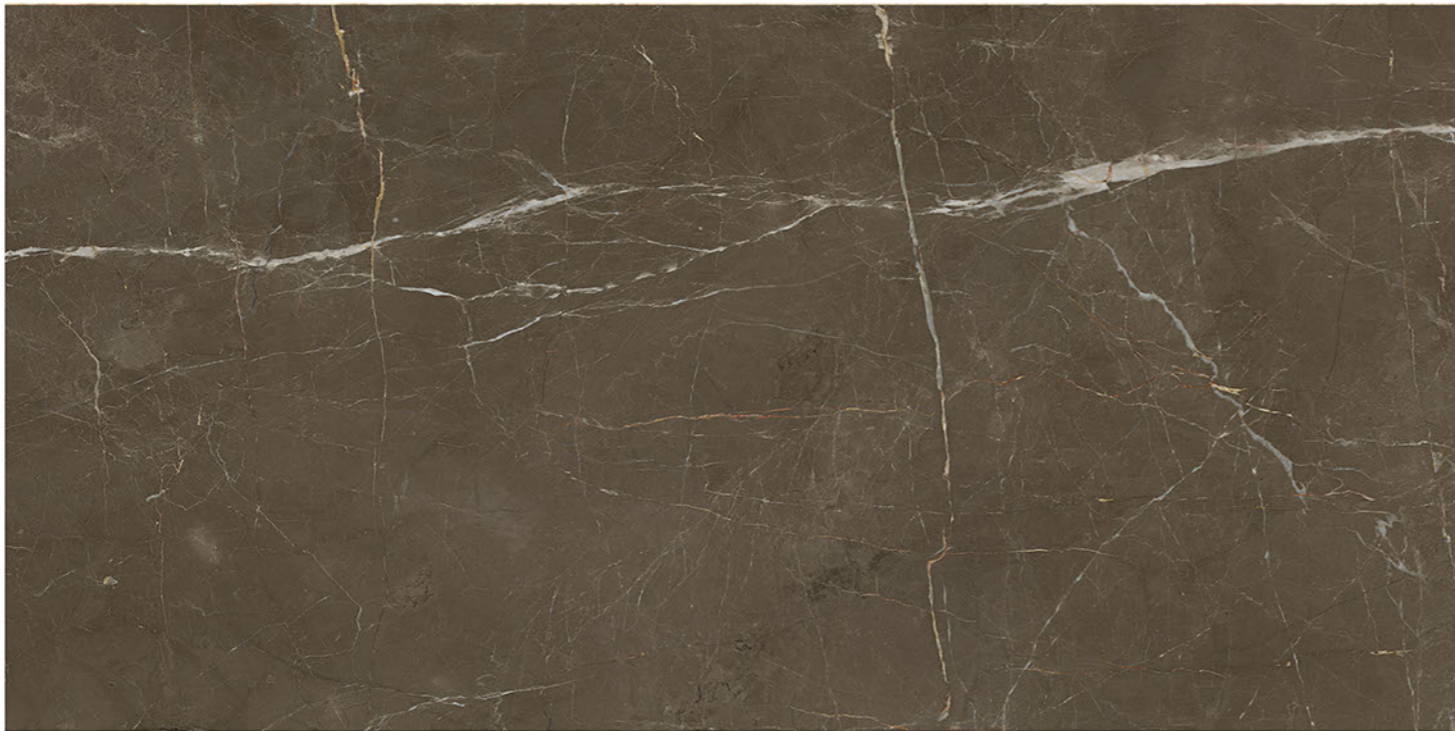

FINISH:
GLOSSY

SIZE:
600X1200MM

RANDOM:
4

ARGENTA BROWN