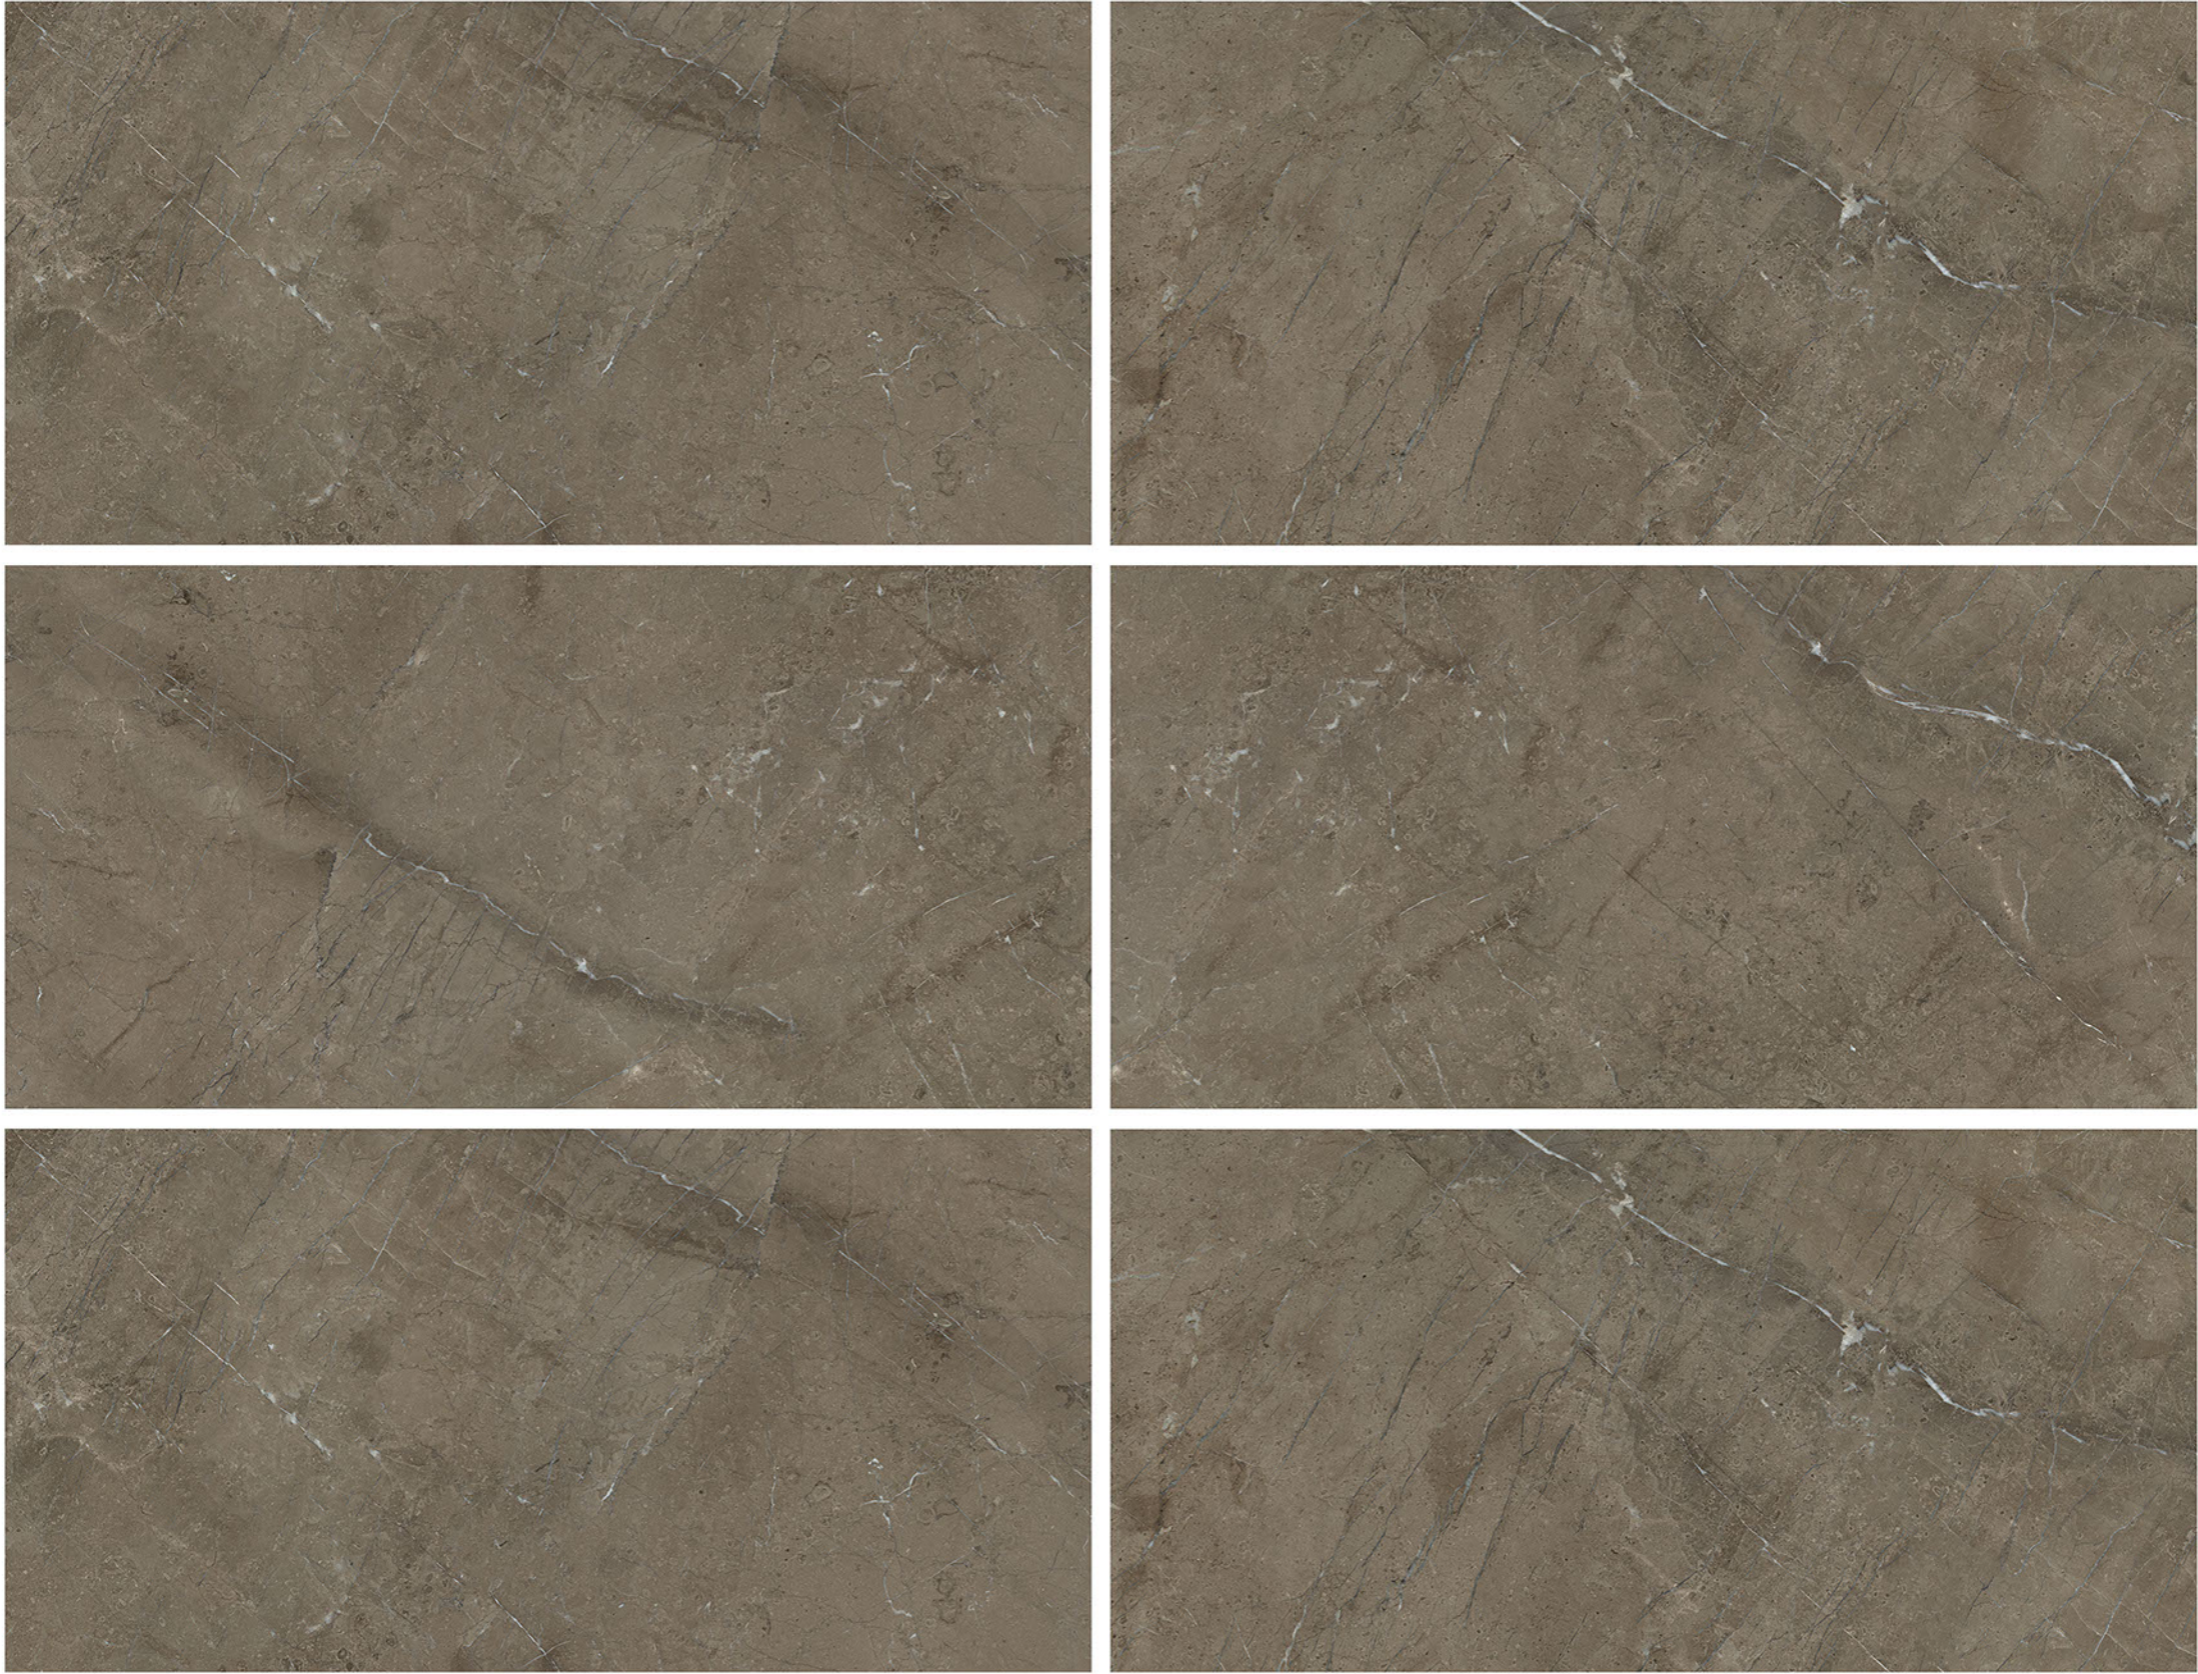

SIZE:
600X1200MM

RANDOM:
8

PANTAGONIA BROWN

FINISH:
GLOSSY

SIZE:
600X1200MM

RANDOM:
8

PANTAGONIA GREY

FINISH:
GLOSSY