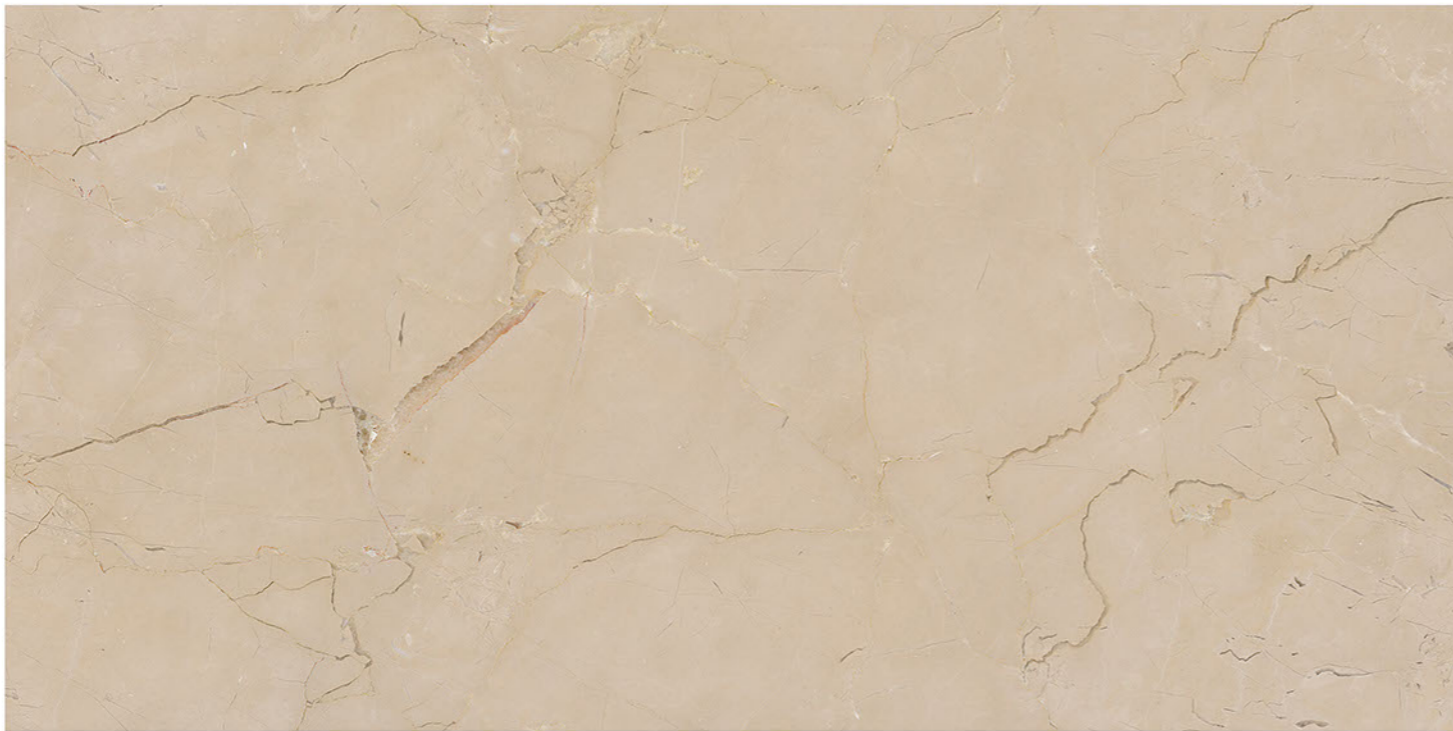

SIZE:
600X1200MM

RANDOM:
7

PERLATO BROWN

FINISH:
GLOSSY

SIZE:
600X1200MM

RANDOM:
6

TUSCANY SMOKE

FINISH:
GLOSSY