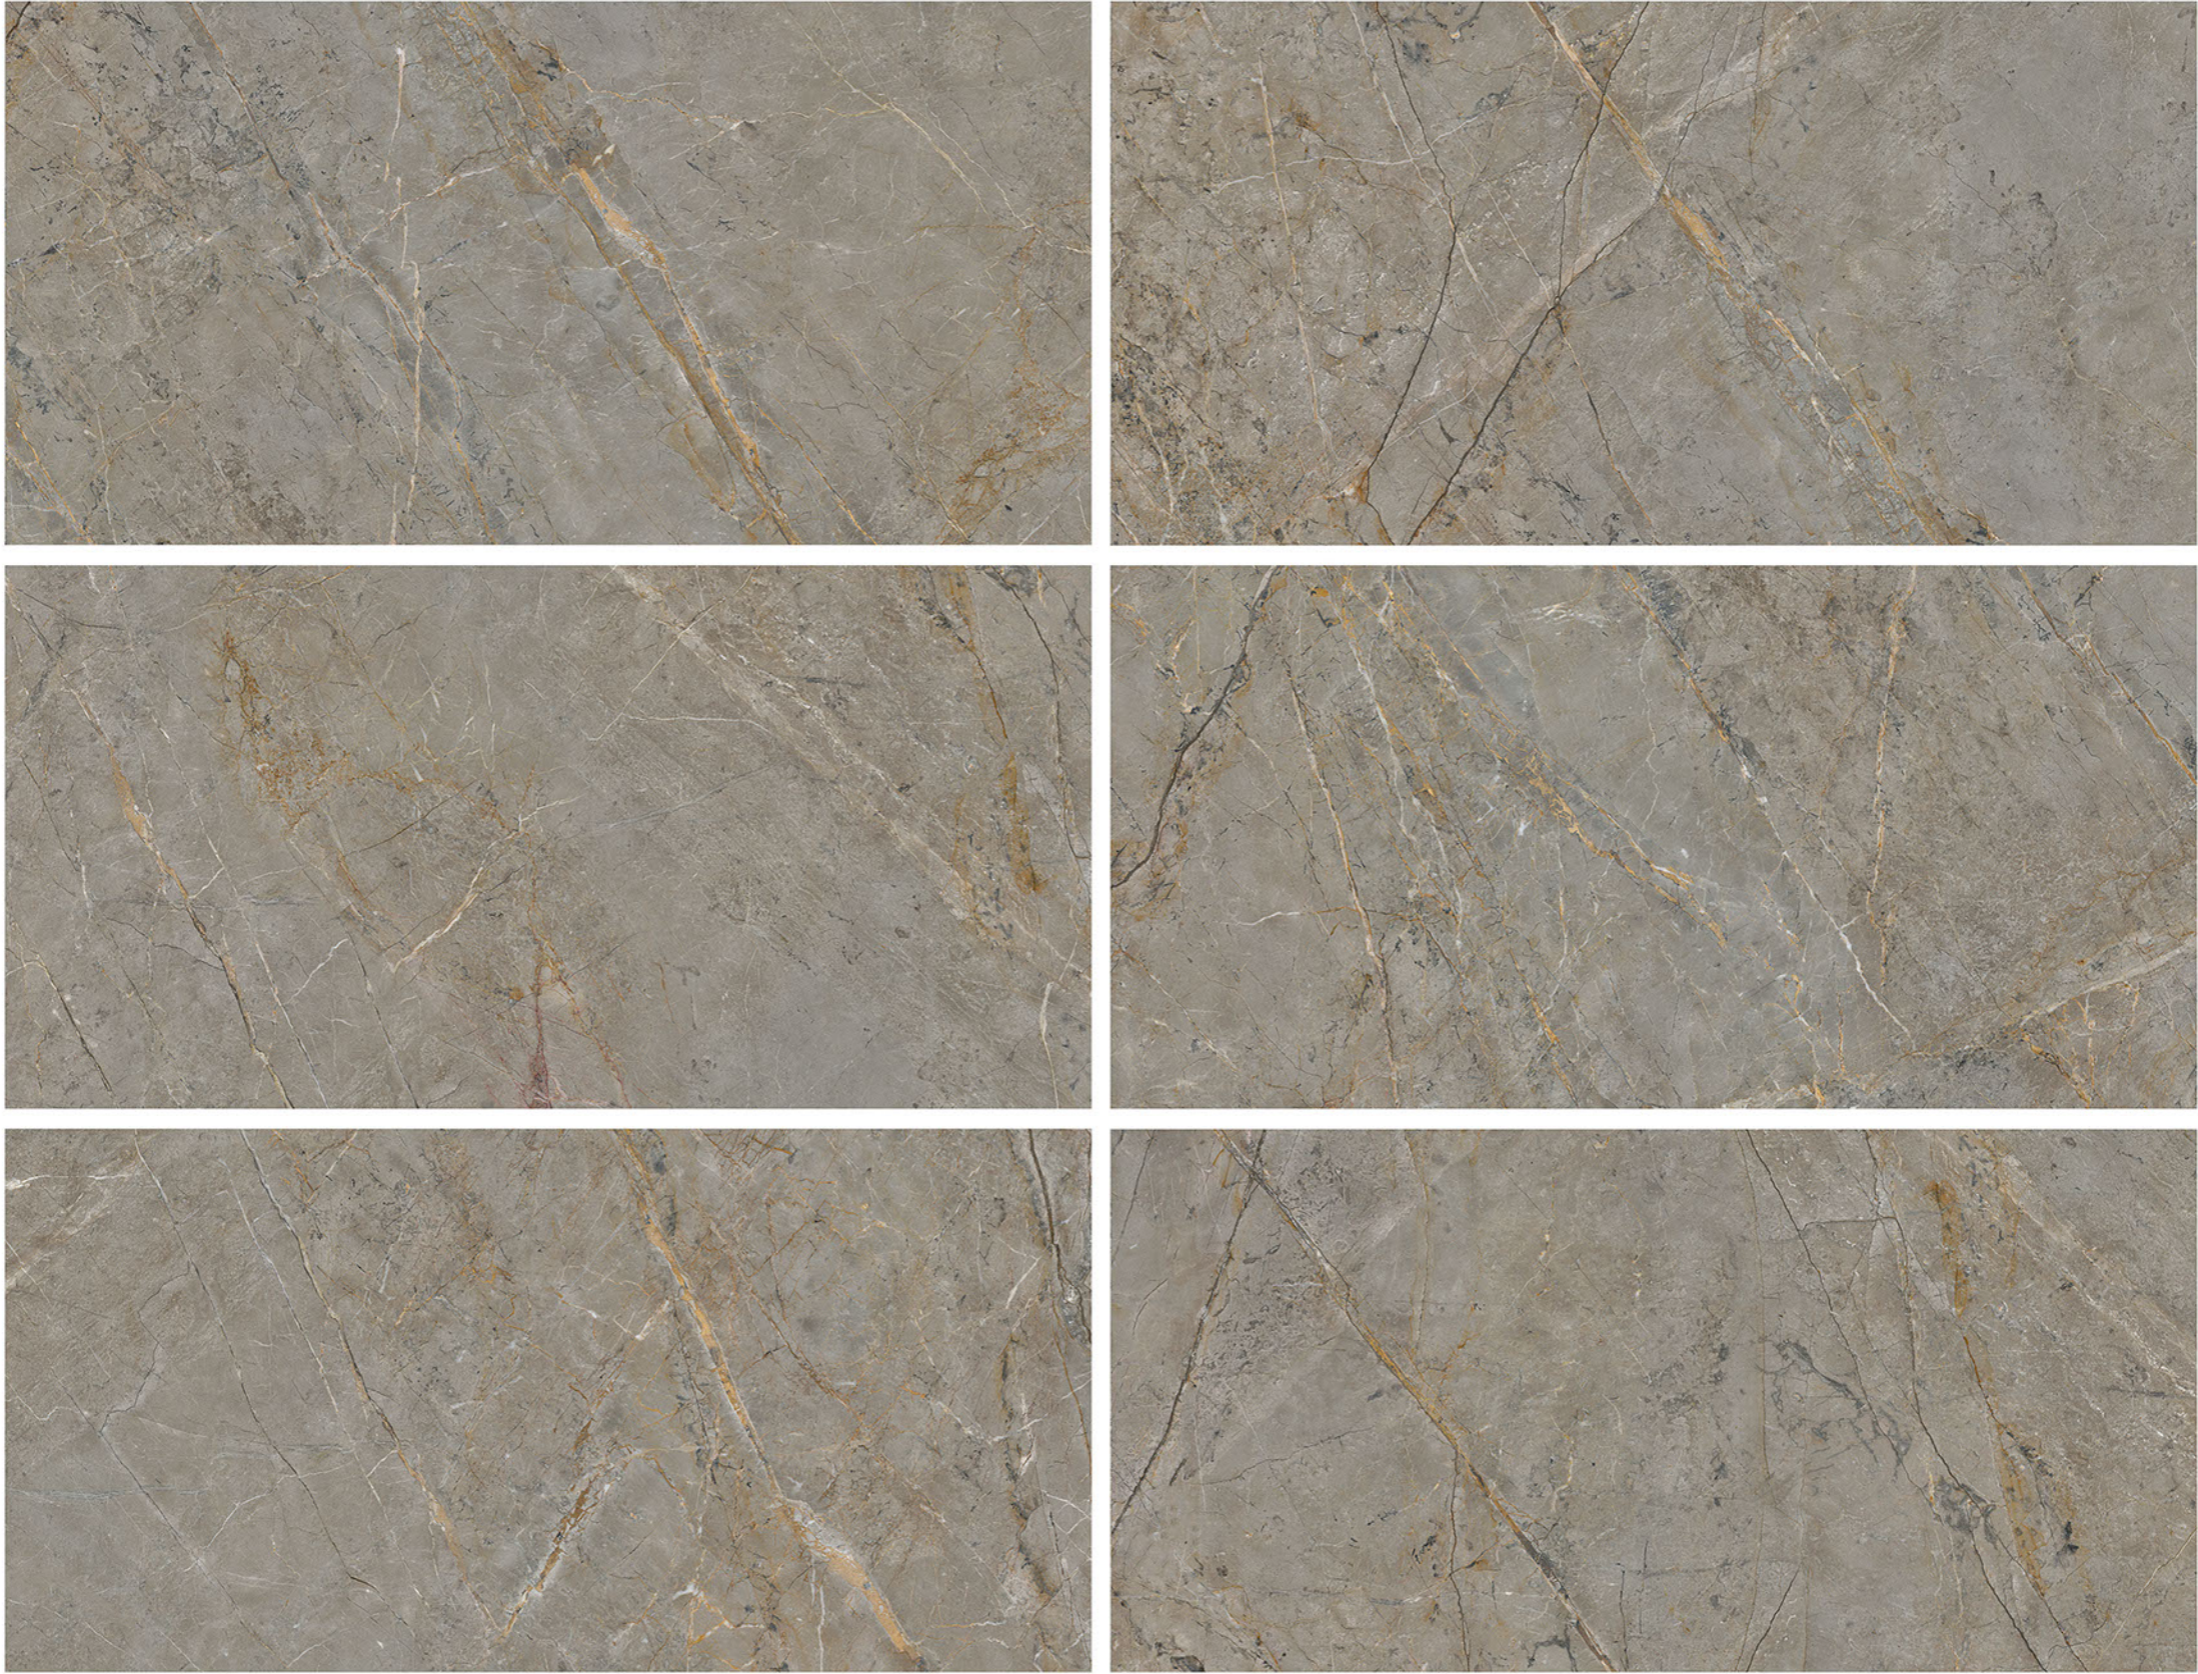

FINISH:
GLOSSY

SIZE:
600X1200MM

RANDOM:
6

HORDEX NATURAL