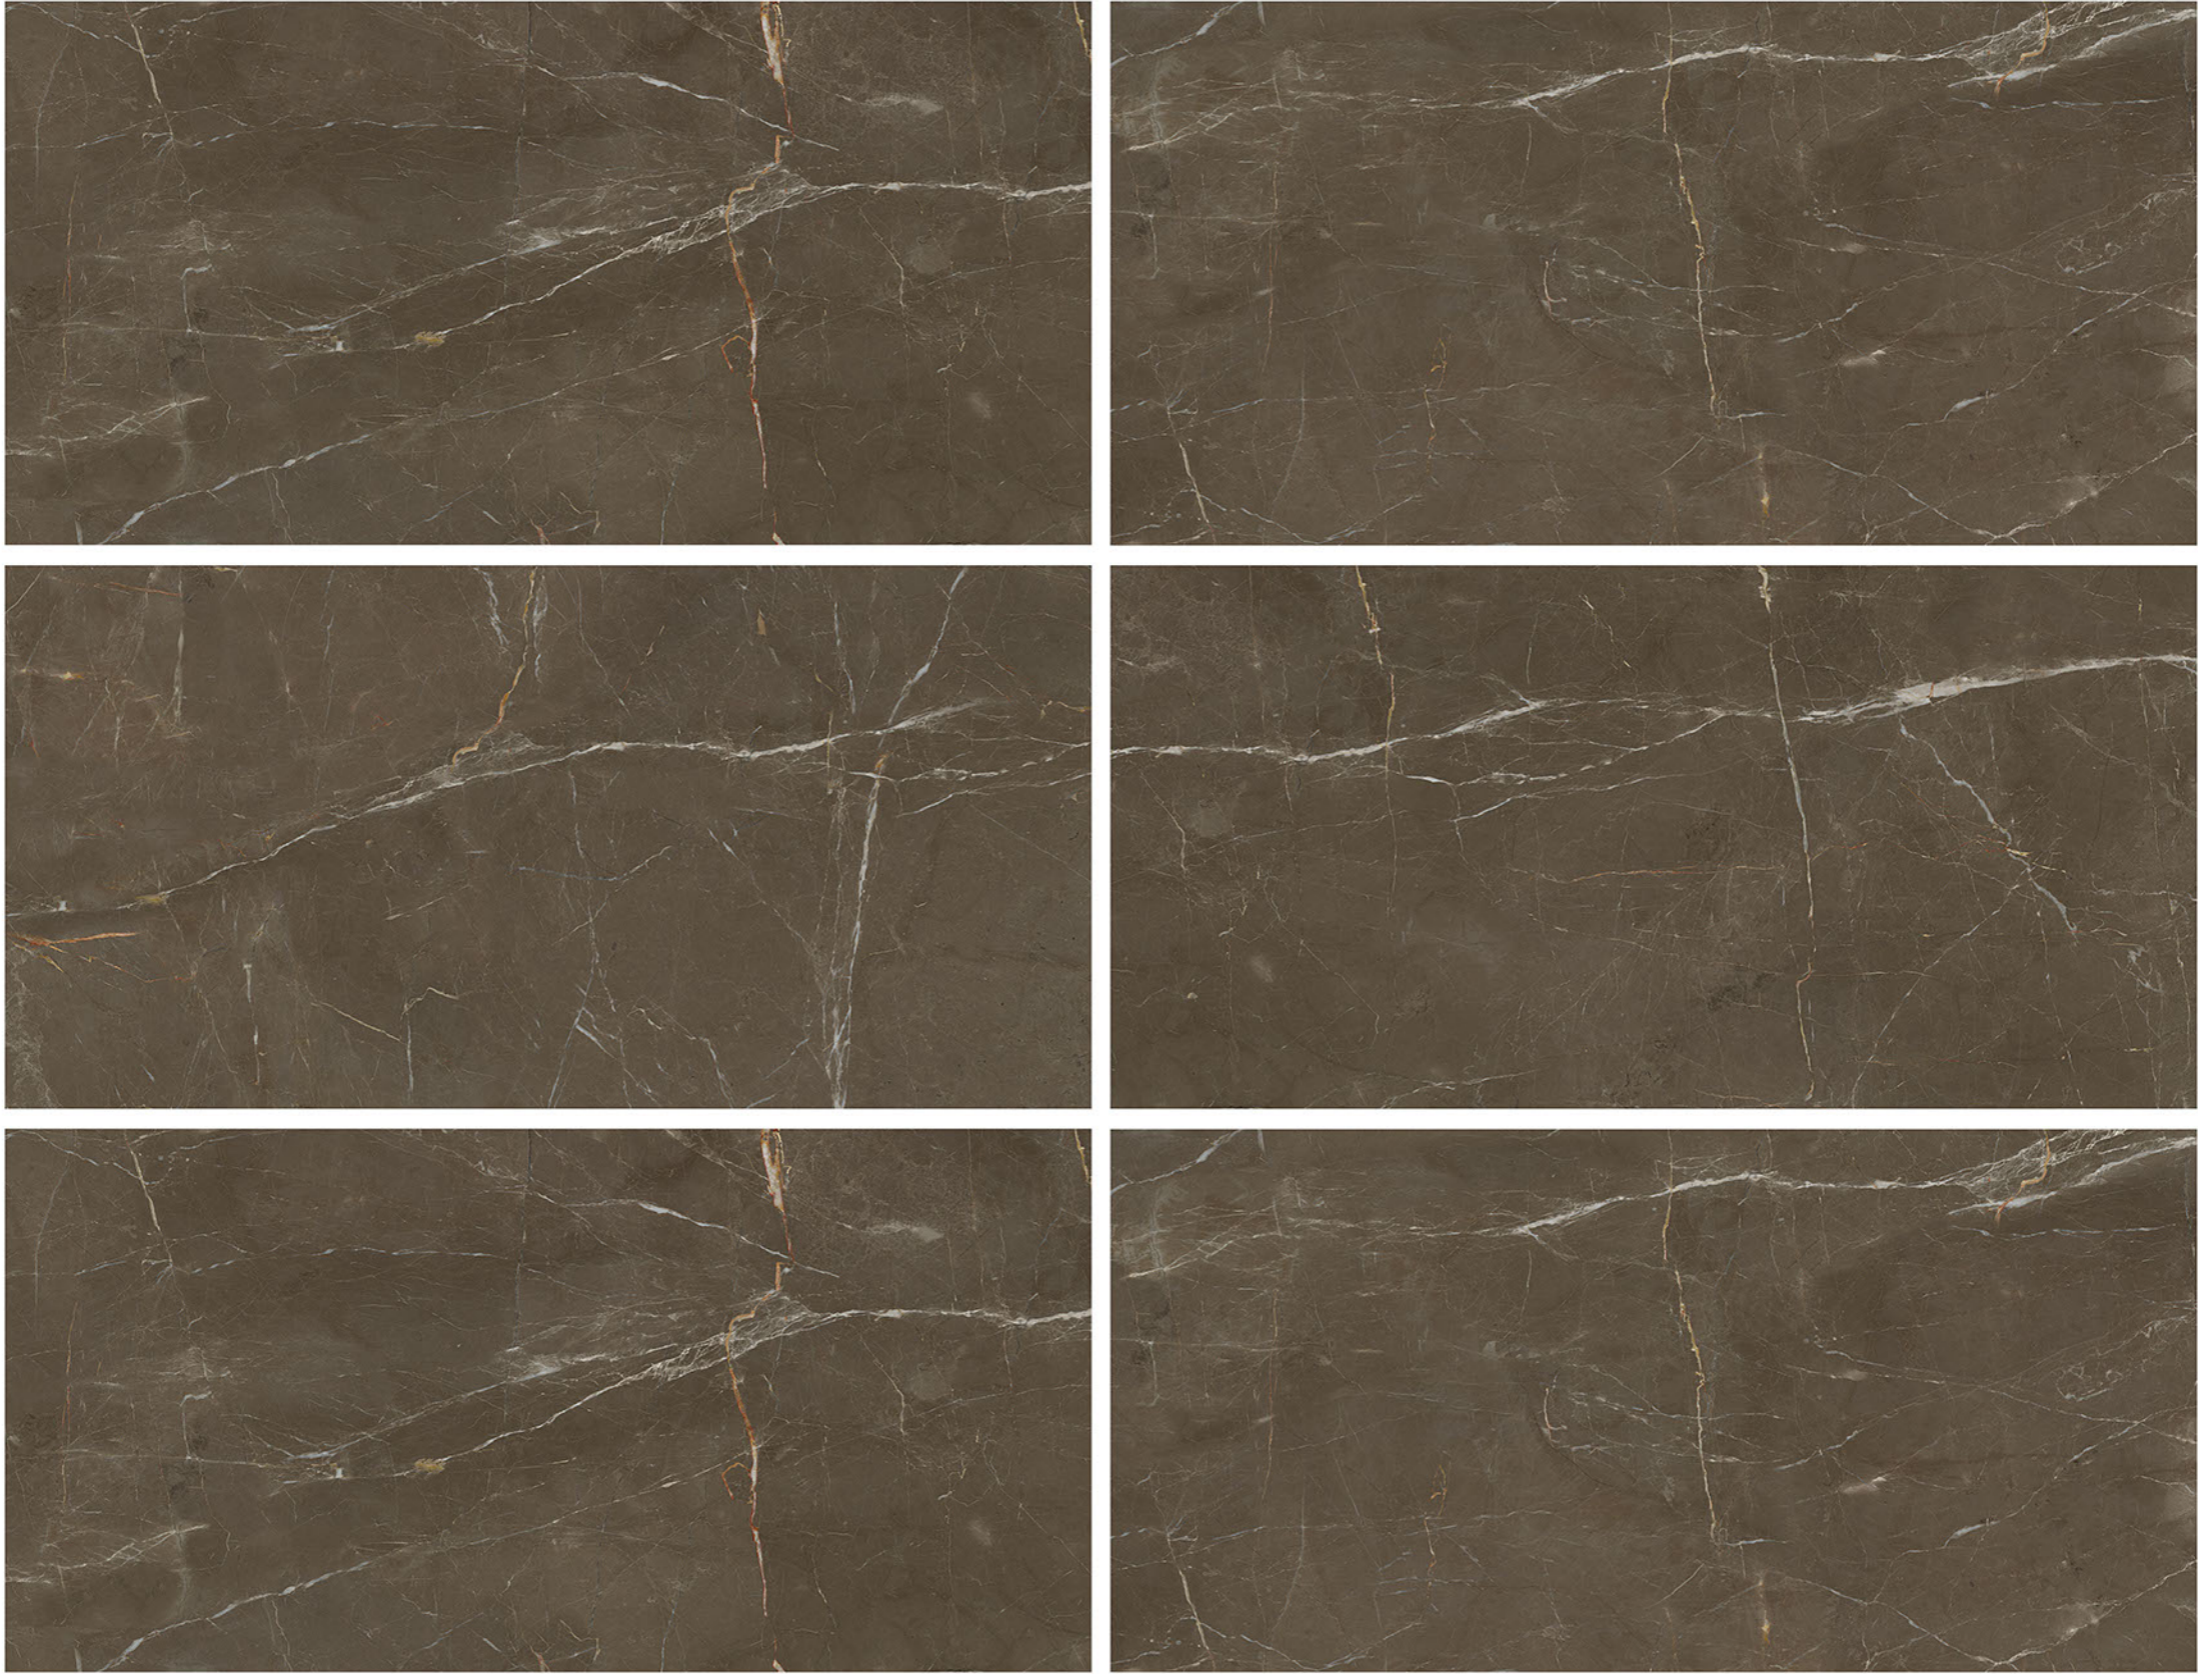

FINISH:
GLOSSY

SIZE:
600X1200MM

RANDOM:
4

FINISH:
GLOSSY

SIZE:
600X1200MM

RANDOM:
4

ARGENTA BROWN

FINISH:
GLOSSY