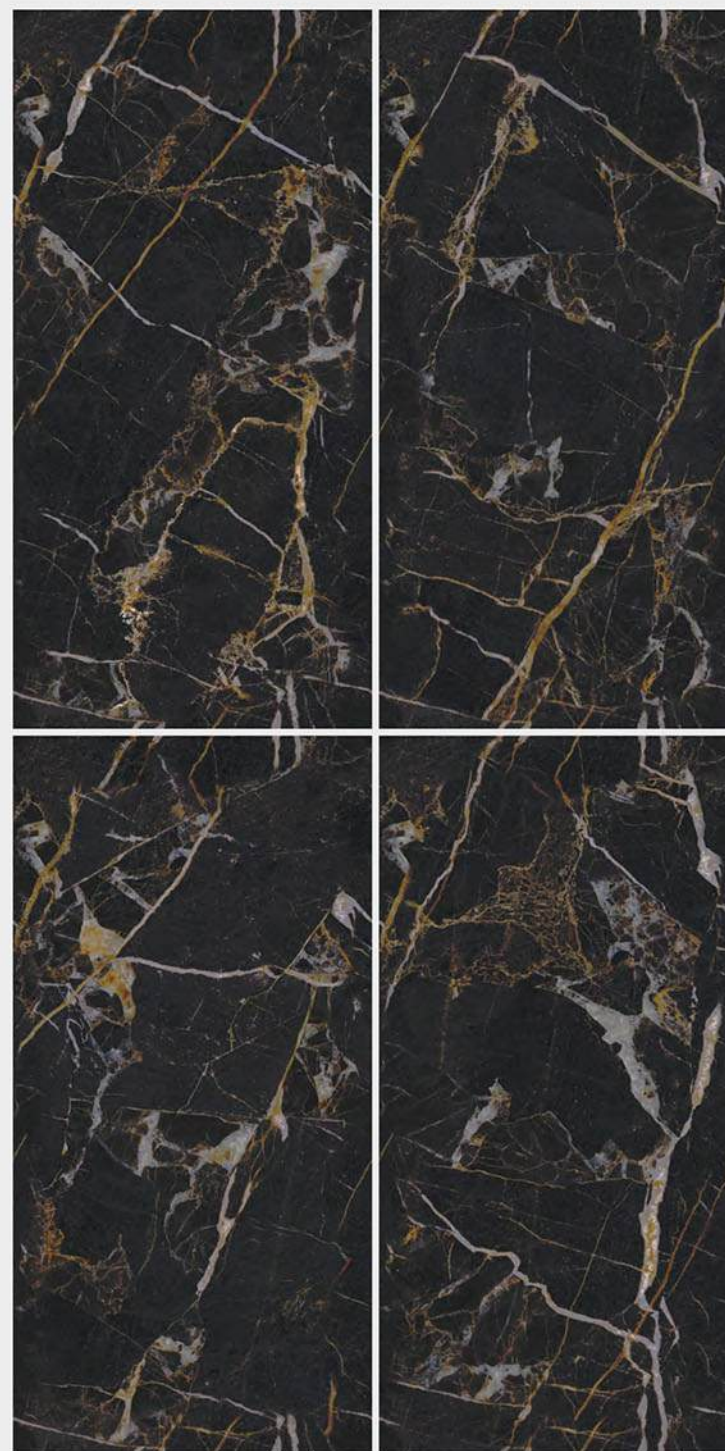

RANDOM 04

Endless
Collection

**EL MAXICAN
NERO**

SIZE
**600X
1200MM**

FINISH
ENDLESS ULTRA GLOSS