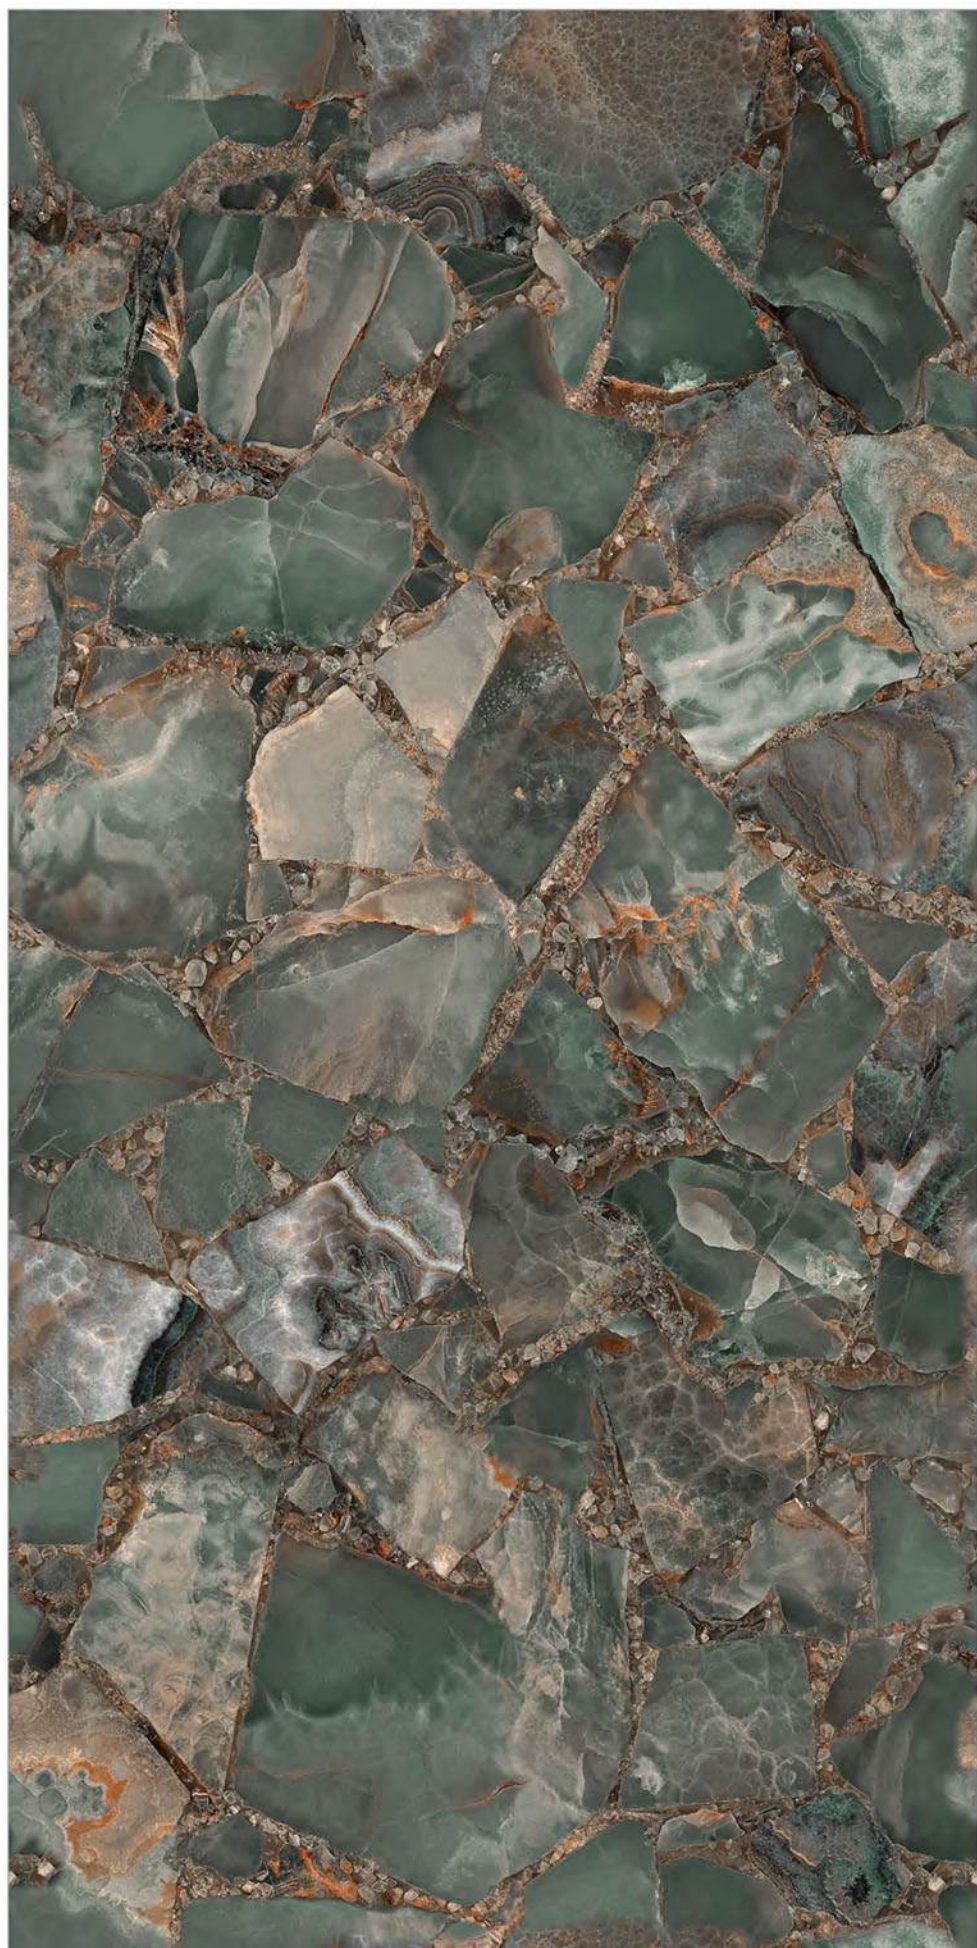

FINISH
ENDLESS ULTRA GLOSS

RANDOM 04

Endless
Collection

**EL MARMOS
BLUE**

SIZE
**600X
1200MM**

FINISH
ENDLESS ULTRA GLOSS

RANDOM 04

Endless
Collection