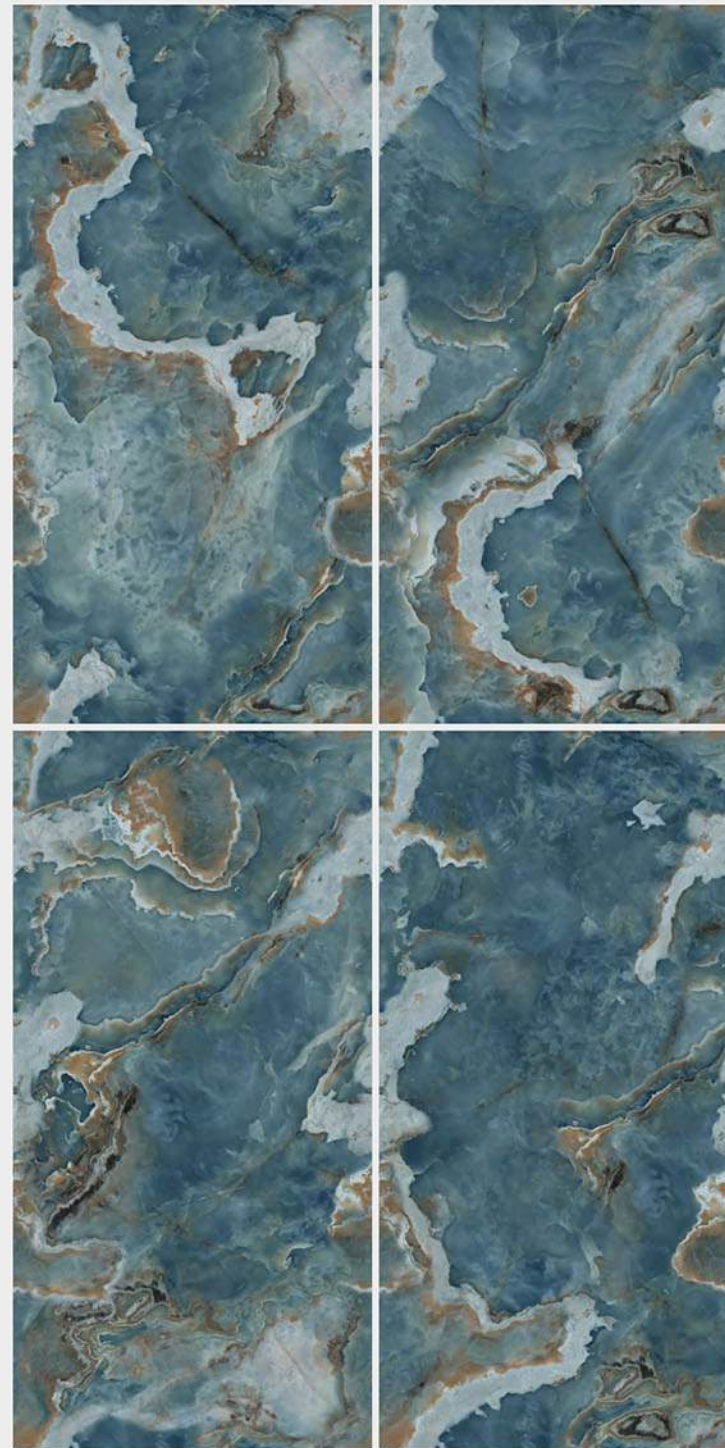

RANDOM 04

Endless
Collection

**EL MAXICAN
TEAL**

SIZE
**600X
1200MM**

FINISH
ENDLESS ULTRA GLOSS

RANDOM 04

Endless
Collection

**EL MAXICAN
NERO**

SIZE
**600X
1200MM**

FINISH
ENDLESS ULTRA GLOSS

RANDOM 05

Endless
Collection

**EL OPERA
AQUA**

SIZE
**600X
1200MM**

FINISH
ENDLESS ULTRA GLOSS

RANDOM 04

Endless
Collection

VERSACE
PISTA

SIZE
600X
1200MM

FINISH
ENDLESS ULTRA GLOSS

RANDOM 04

Endless
Collection

VERSACE
AZUL

SIZE
600X
1200MM