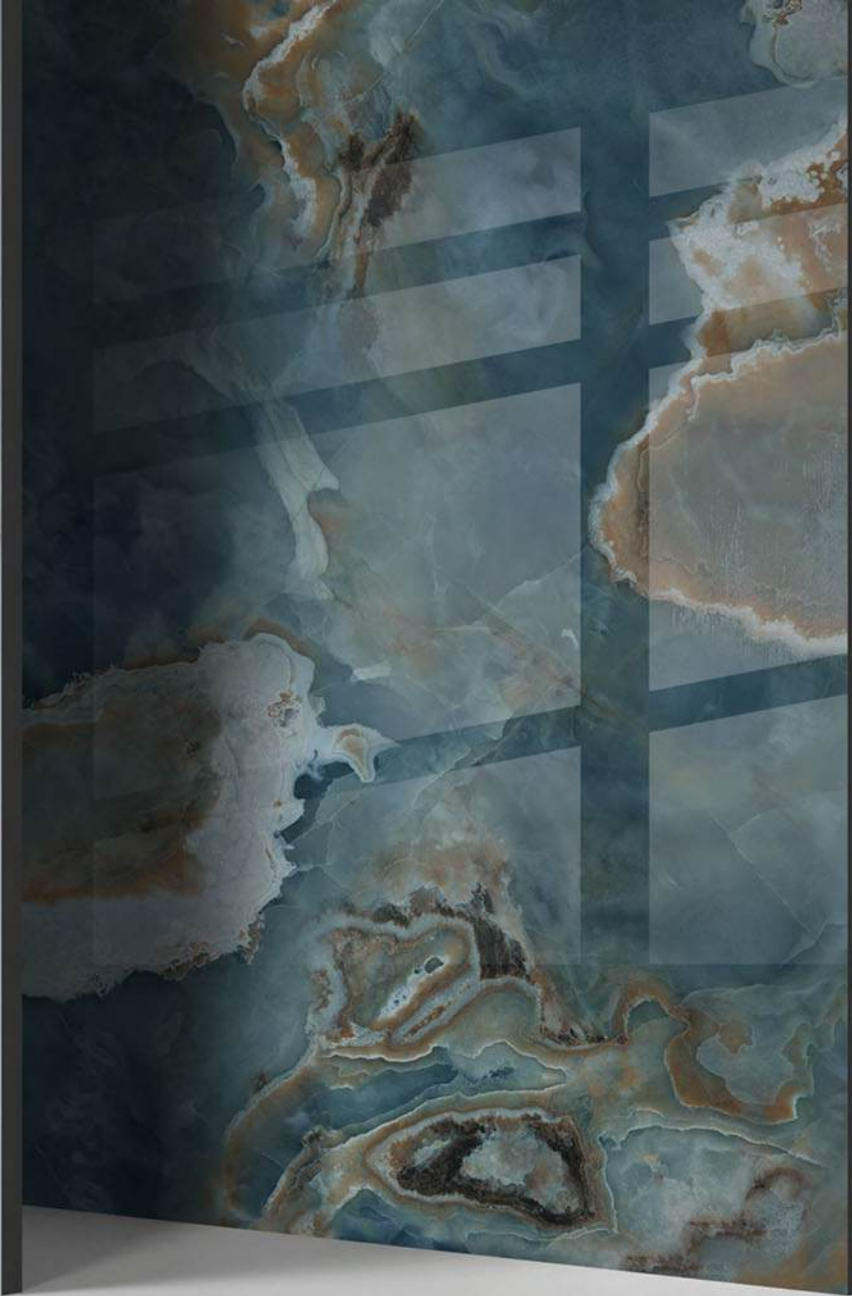

600x
1200mm

SURFACES FOR EVERY SPACE

Technical Features

Easy To
Maintain

UV
Resistant

Prevents Bacterial
Growth

Heat
Resistant

Water
Proof