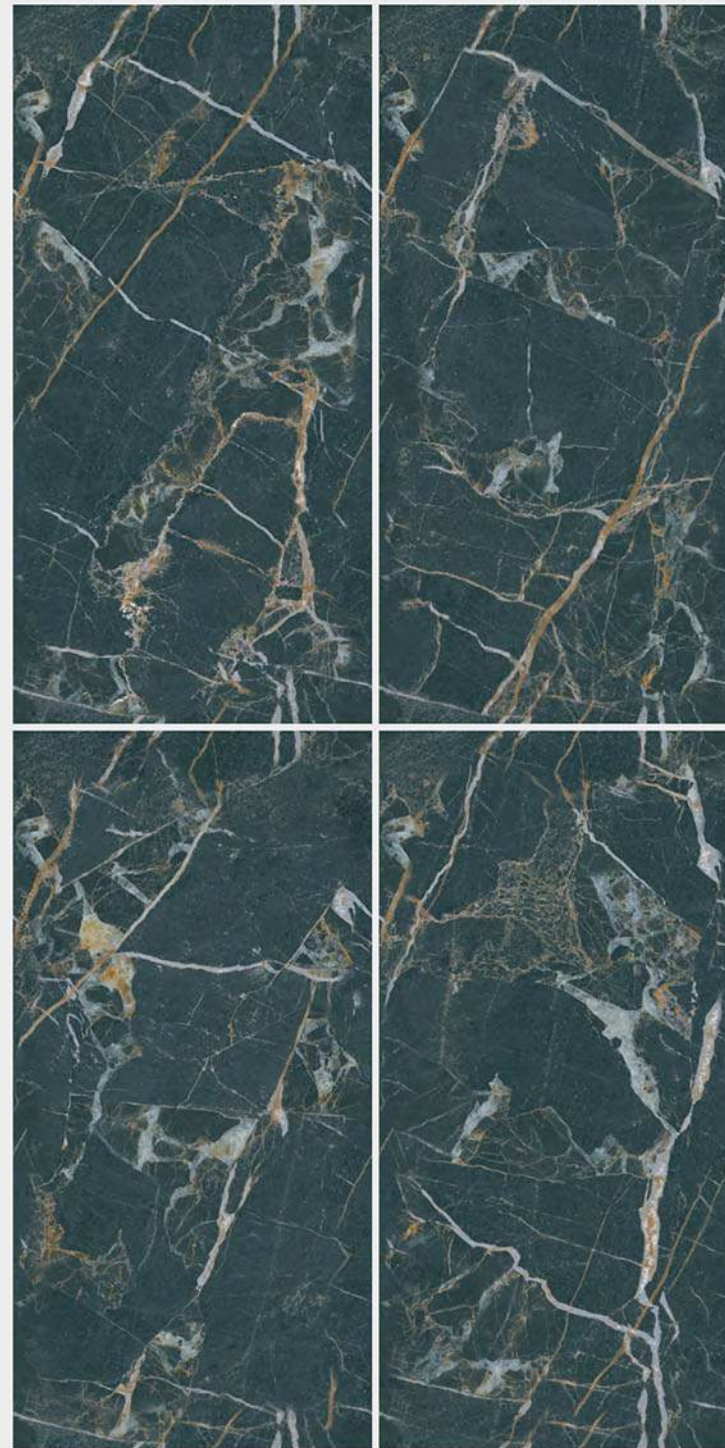

**EL MARMOS
GREEN**

SIZE
**600X
1200MM**

FINISH
ENDLESS ULTRA GLOSS

RANDOM 04

Endless
Collection

**EL MARMOS
BROWN**

SIZE
**600X
1200MM**

FINISH
ENDLESS ULTRA GLOSS