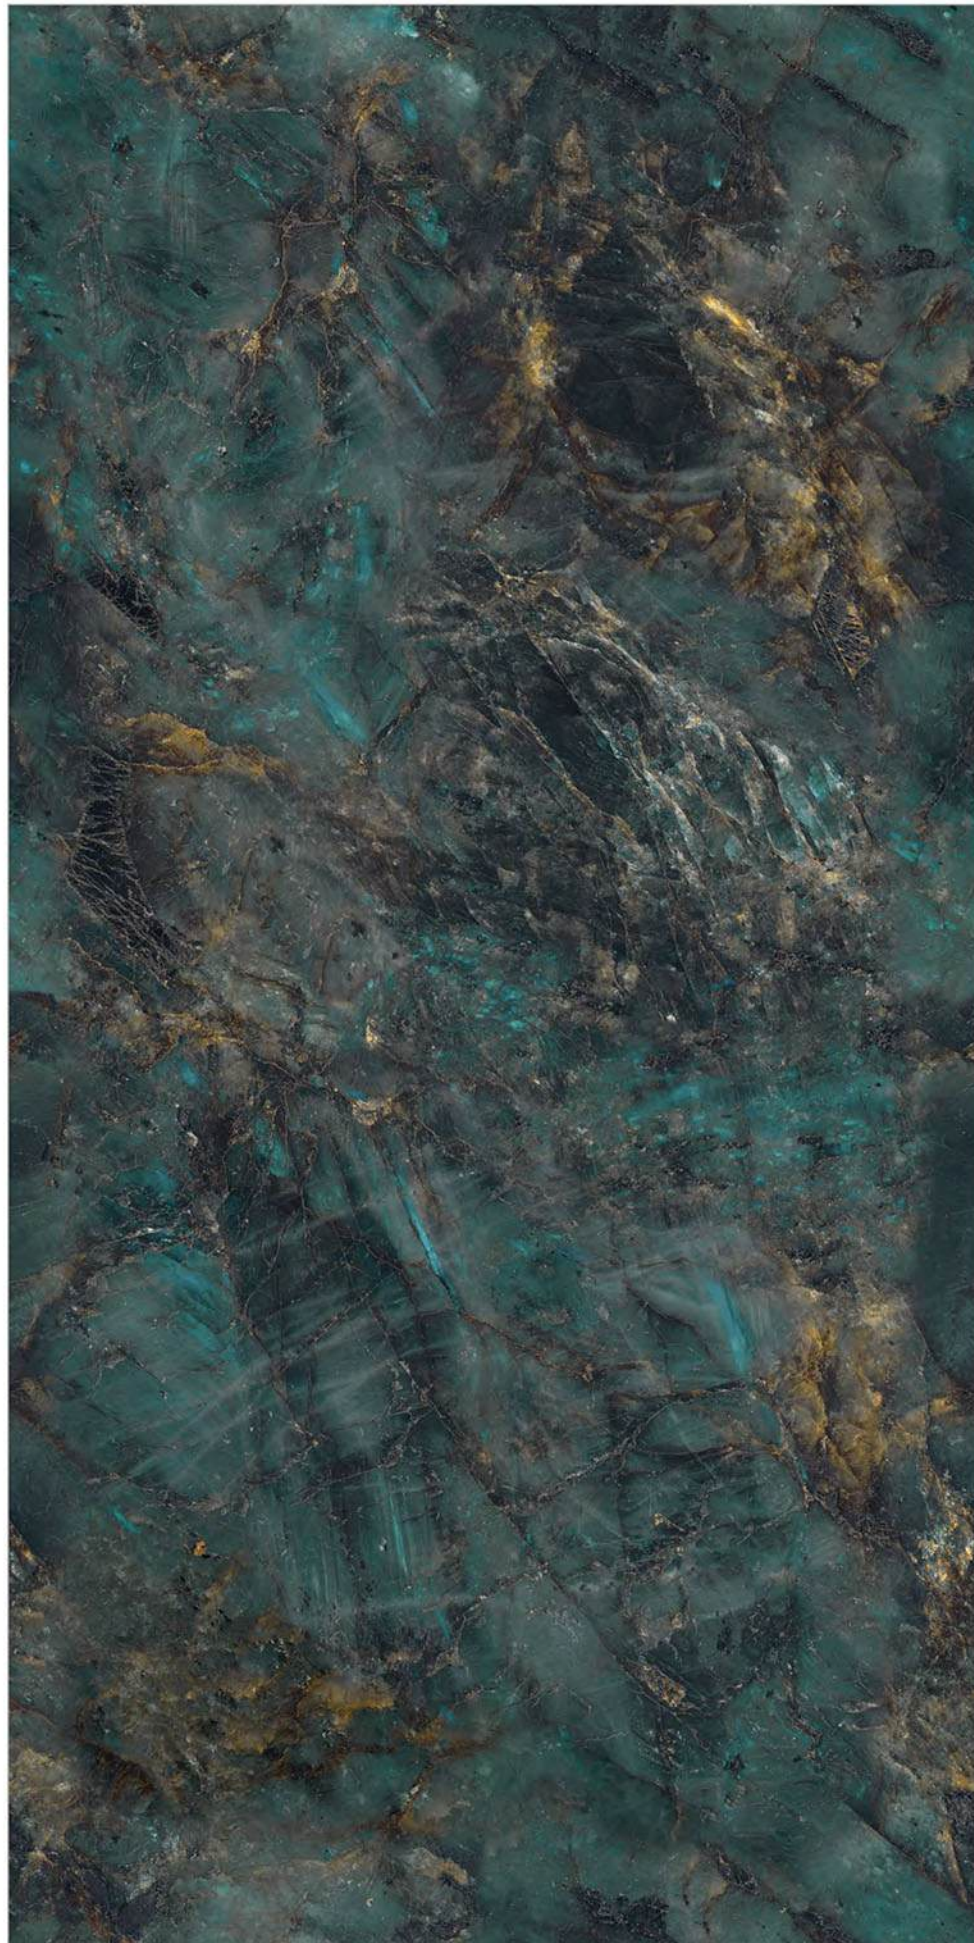

SIZE
**600X
1200MM**

FINISH
ENDLESS ULTRA GLOSS

RANDOM 05

Endless
Collection

**EL DOMINO
AQUA**

SIZE
**600X
1200MM**

FINISH
ENDLESS ULTRA GLOSS

RANDOM 05