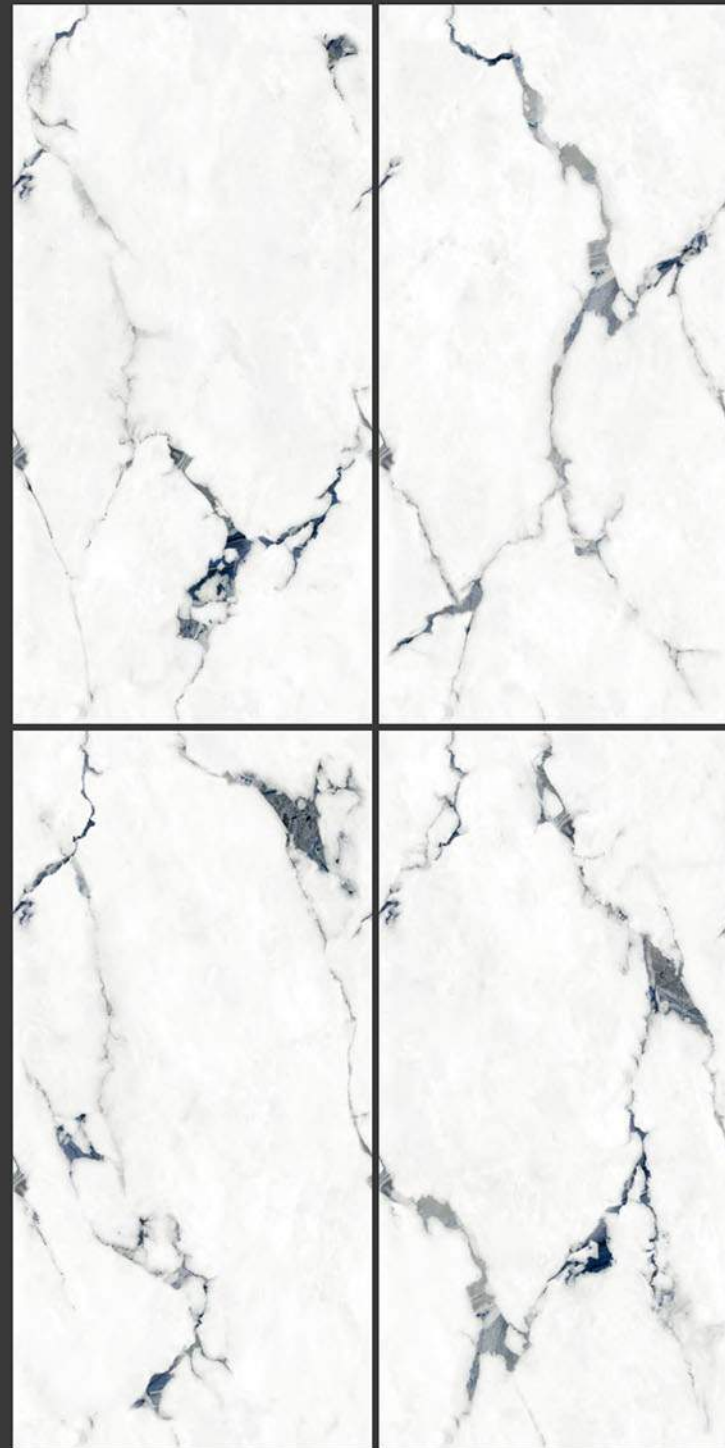

RANDOM 05

**EL ORACLE
TEAL**

SIZE
**600X
1200MM**

FINISH
ENDLESS SATVARIO

Endless
Collection