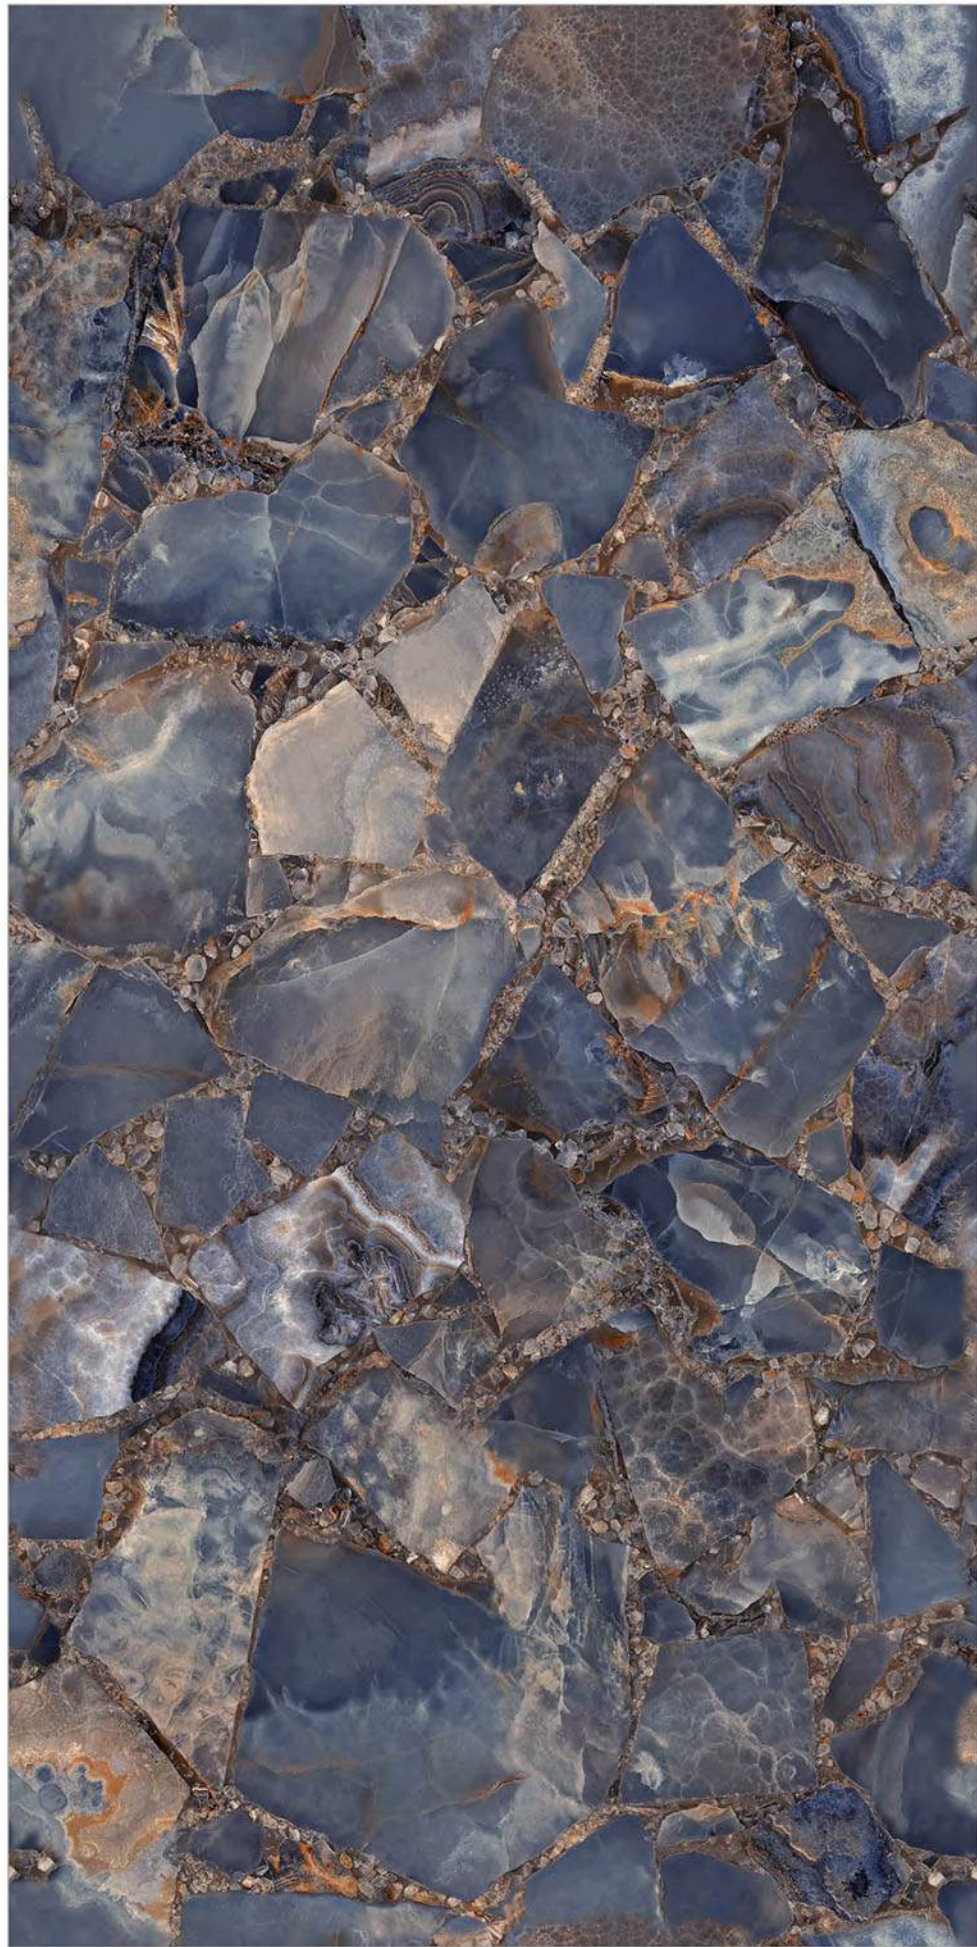

FINISH
ENDLESS ULTRA GLOSS

RANDOM 04

Endless
Collection

**EL MARMOS
BLUE**

SIZE
**600X
1200MM**

FINISH
ENDLESS ULTRA GLOSS

RANDOM 04

Endless
Collection