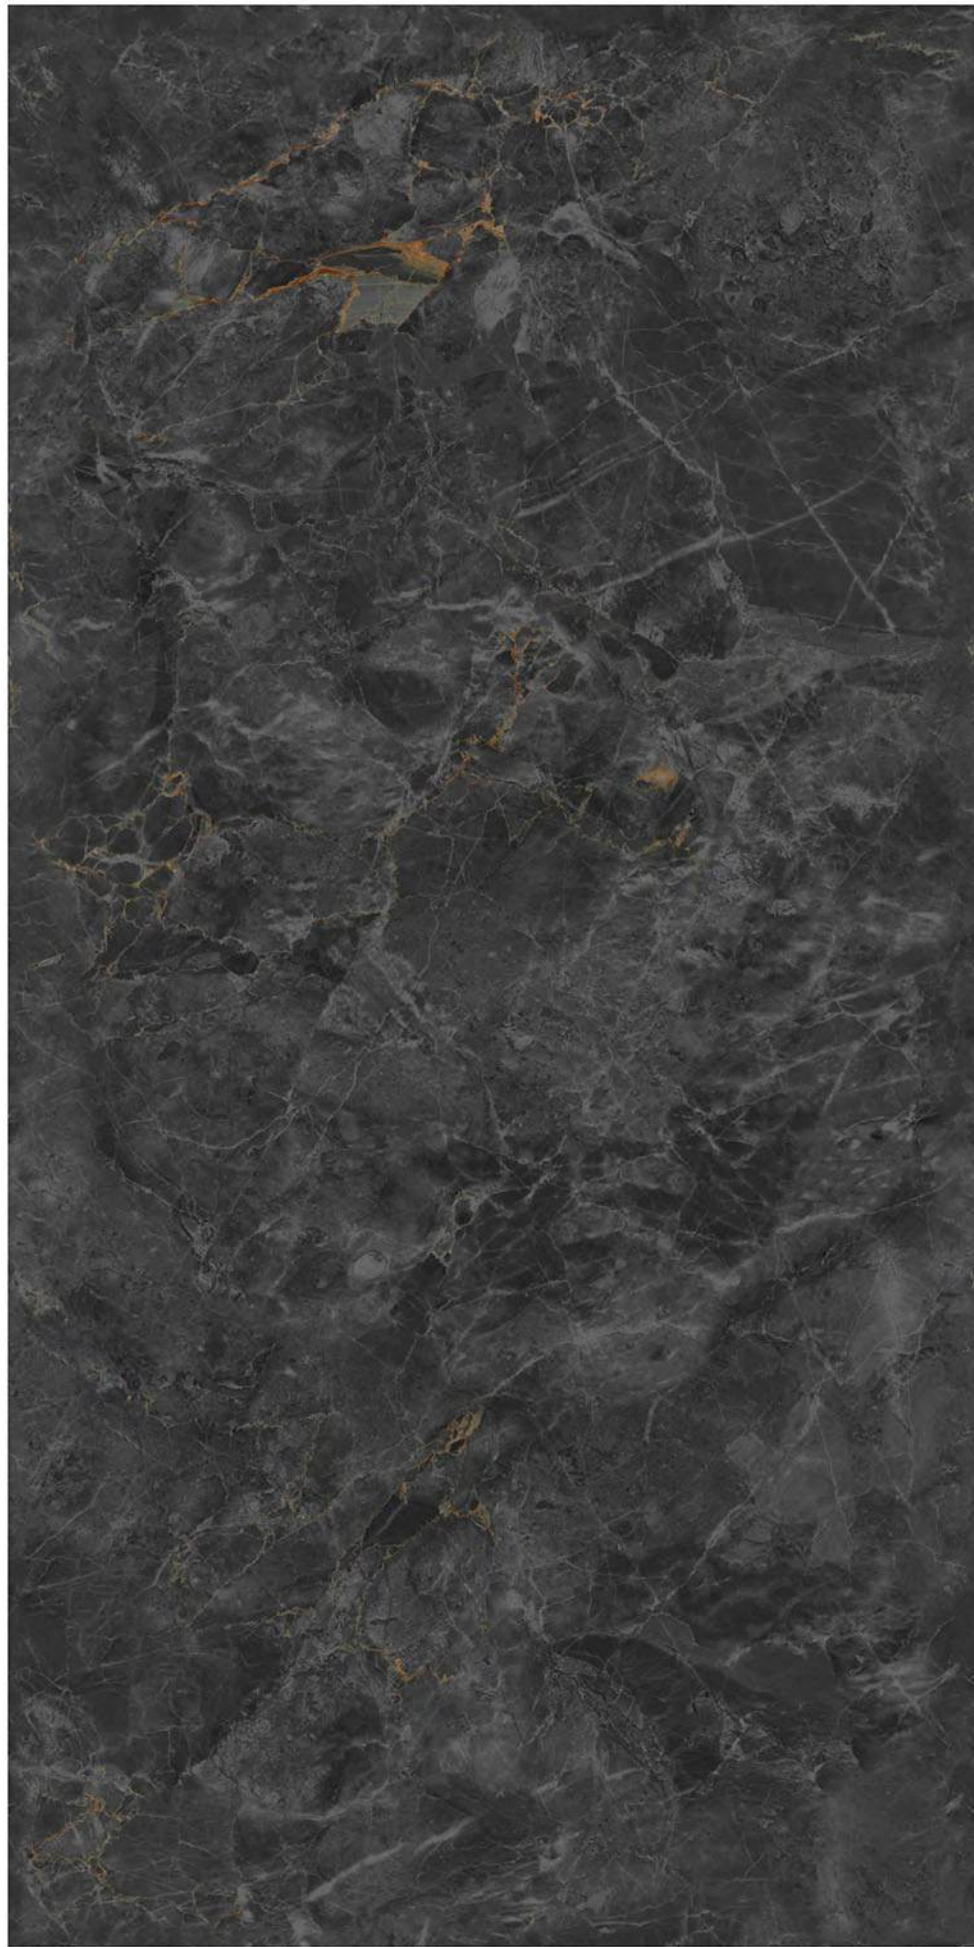

FINISH
ENDLESS GLOSSY

Endless
Collection

RANDOM 04

Endless
Collection

**EL NOVA
GREY**

SIZE
**600X
1200MM**

FINISH
ENDLESS GLOSSY

RANDOM 04