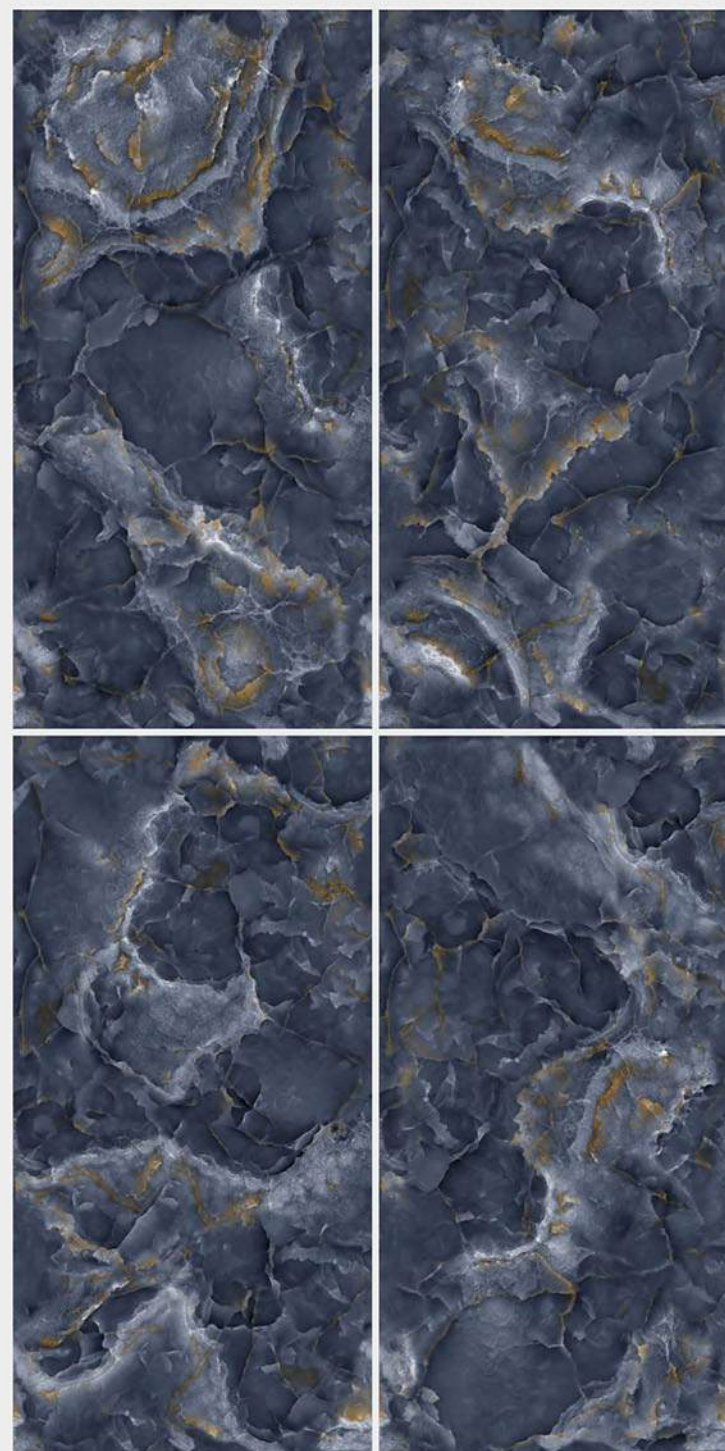

RANDOM 05

Endless
Collection

**EL PESSIAN ONYX
BLUE**

SIZE
**600X
1200MM**

FINISH
ENDLESS ULTRA GLOSS