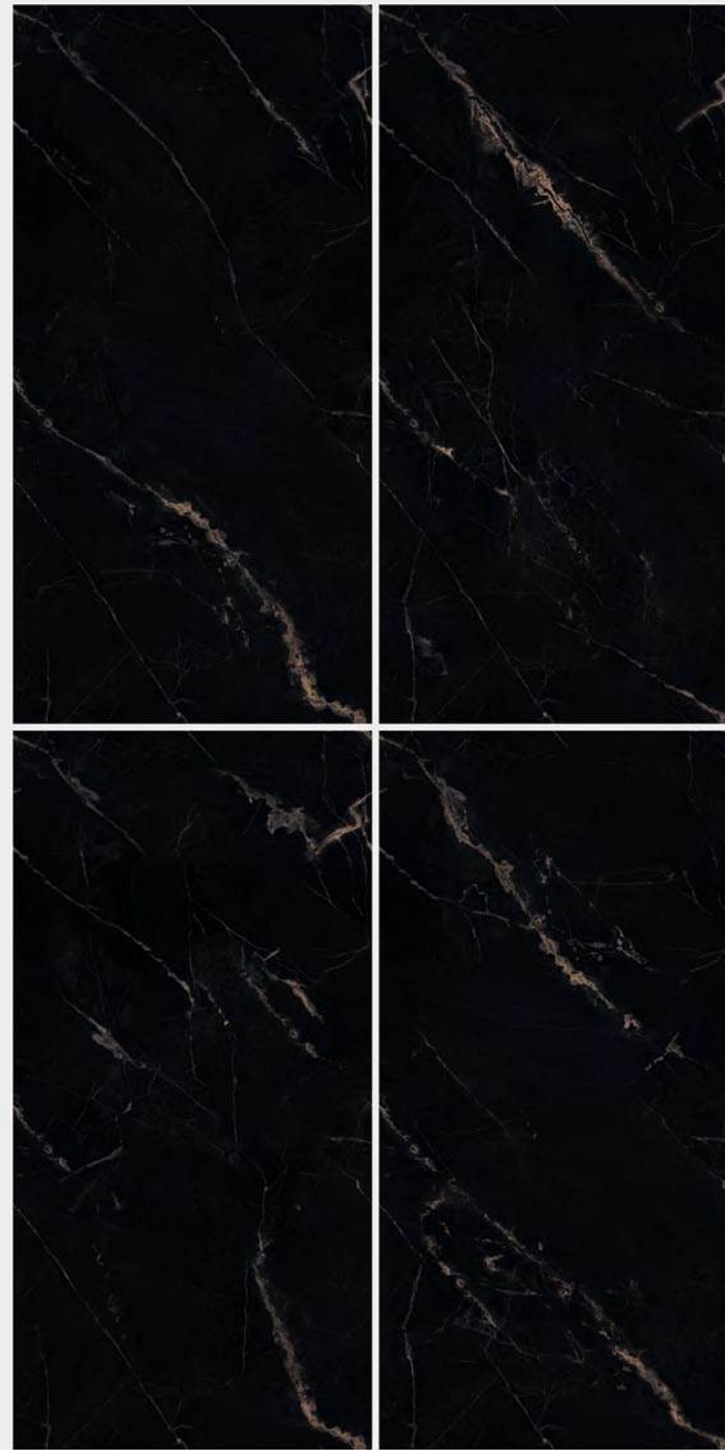

**EL PESSIAN ONYX
BLACK**

SIZE
**600X
1200MM**

FINISH
ENDLESS ULTRA GLOSS

RANDOM 05

Endless
Collection

**EL PESSIAN ONYX
BLUE**

SIZE
**600X
1200MM**

FINISH
ENDLESS ULTRA GLOSS