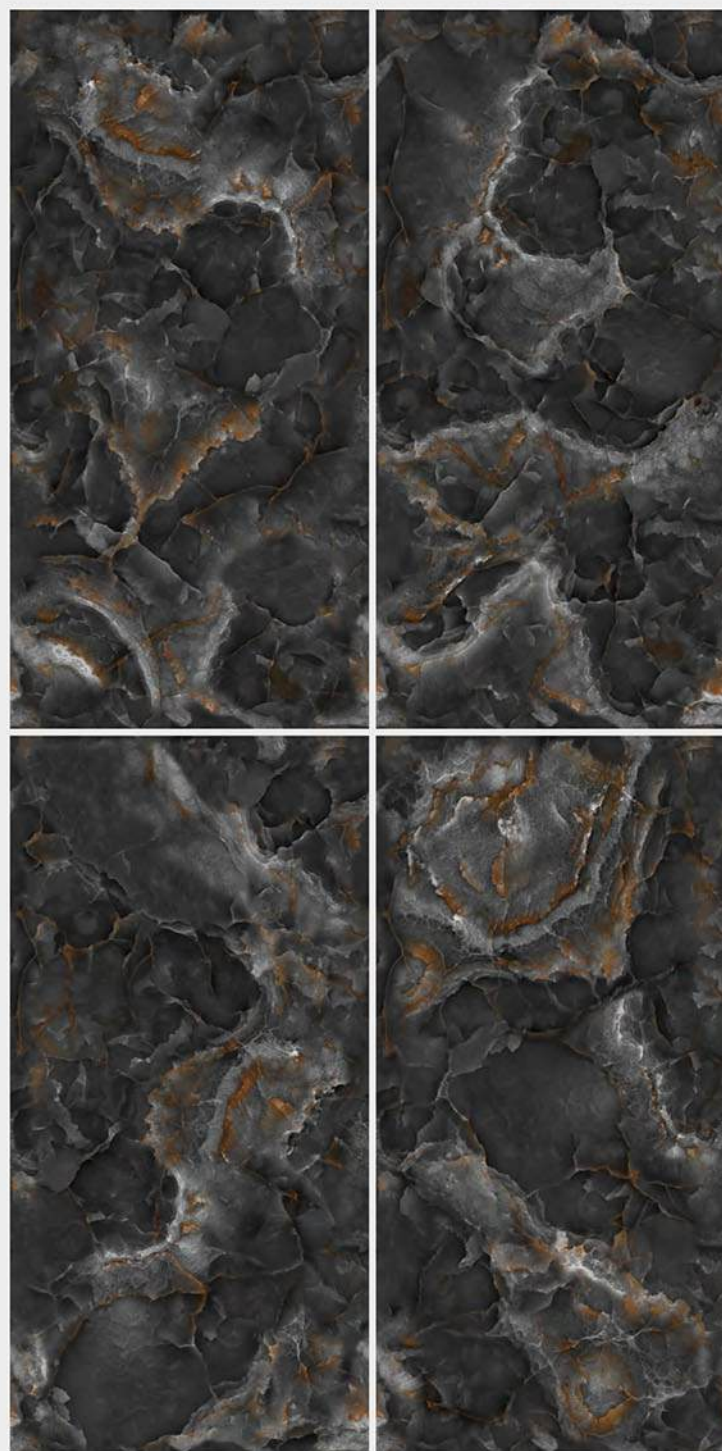

FINISH
ENDLESS ULTRA GLOSS

RANDOM 05

Endless
Collection

**EL ICE CUBE
BLACK**

SIZE
**600X
1200MM**

FINISH
ENDLESS ULTRA GLOSS

RANDOM 05

Endless
Collection