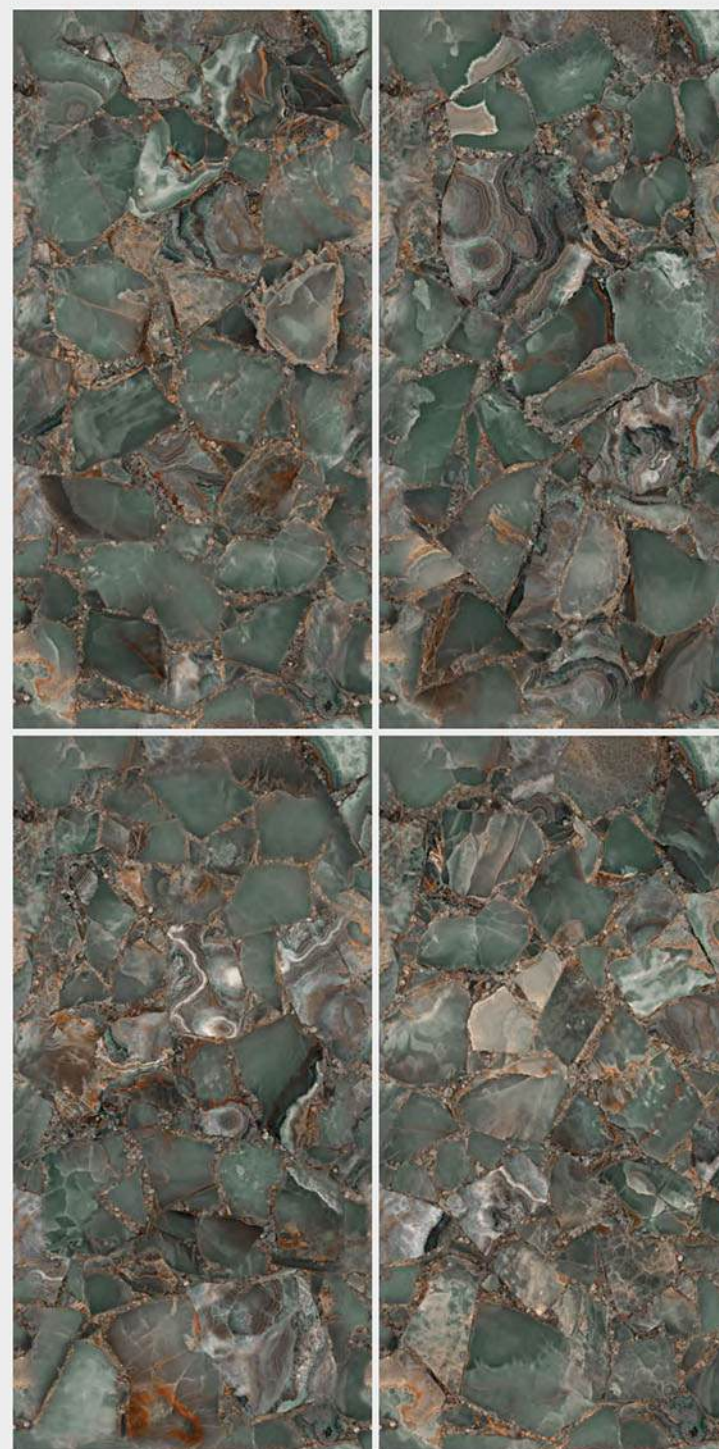

FINISH
ENDLESS ULTRA GLOSS

RANDOM 04

Endless
Collection

**EL MARMOS
BLUE**

SIZE
**600X
1200MM**

FINISH
ENDLESS ULTRA GLOSS

RANDOM 04

Endless
Collection