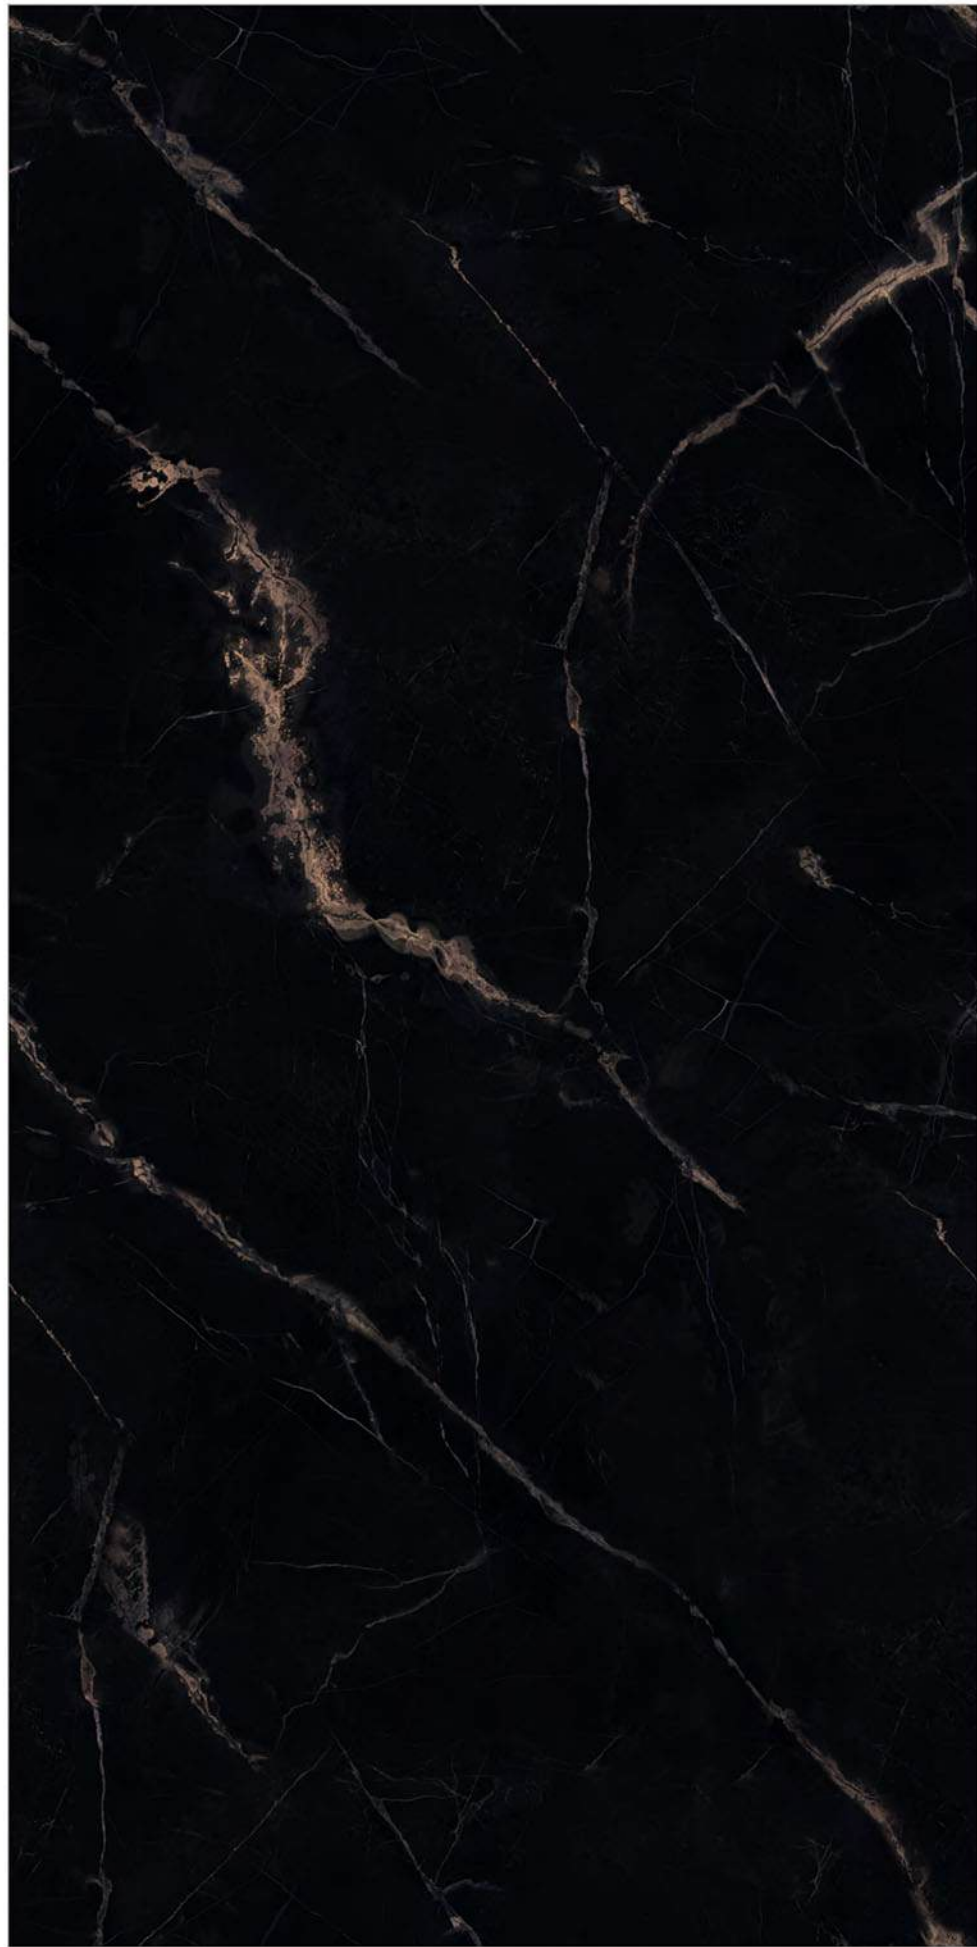

**EL PESSIAN ONYX
BLACK**

SIZE
**600X
1200MM**

FINISH
ENDLESS ULTRA GLOSS

RANDOM 05

Endless
Collection

**EL PESSIAN ONYX
BLUE**

SIZE
**600X
1200MM**

FINISH
ENDLESS ULTRA GLOSS