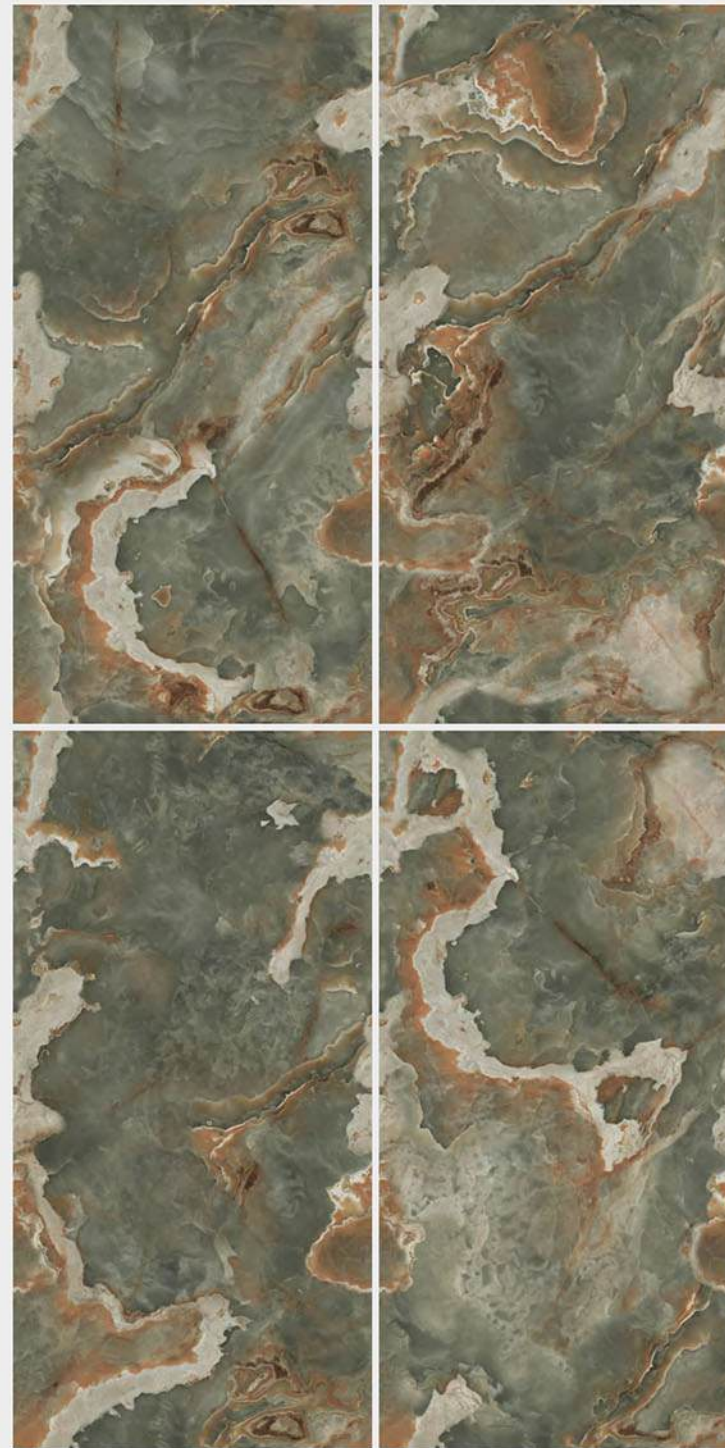

SIZE
**600X
1200MM**

FINISH
ENDLESS ULTRA GLOSS

RANDOM 05

Endless
Collection

**EL OPERA
AQUA**

SIZE
**600X
1200MM**

FINISH
ENDLESS ULTRA GLOSS

RANDOM 04

Endless
Collection

VERSACE
PISTA

SIZE
600X
1200MM

FINISH
ENDLESS ULTRA GLOSS

RANDOM 04

Endless
Collection

VERSACE
AZUL

SIZE
600X
1200MM