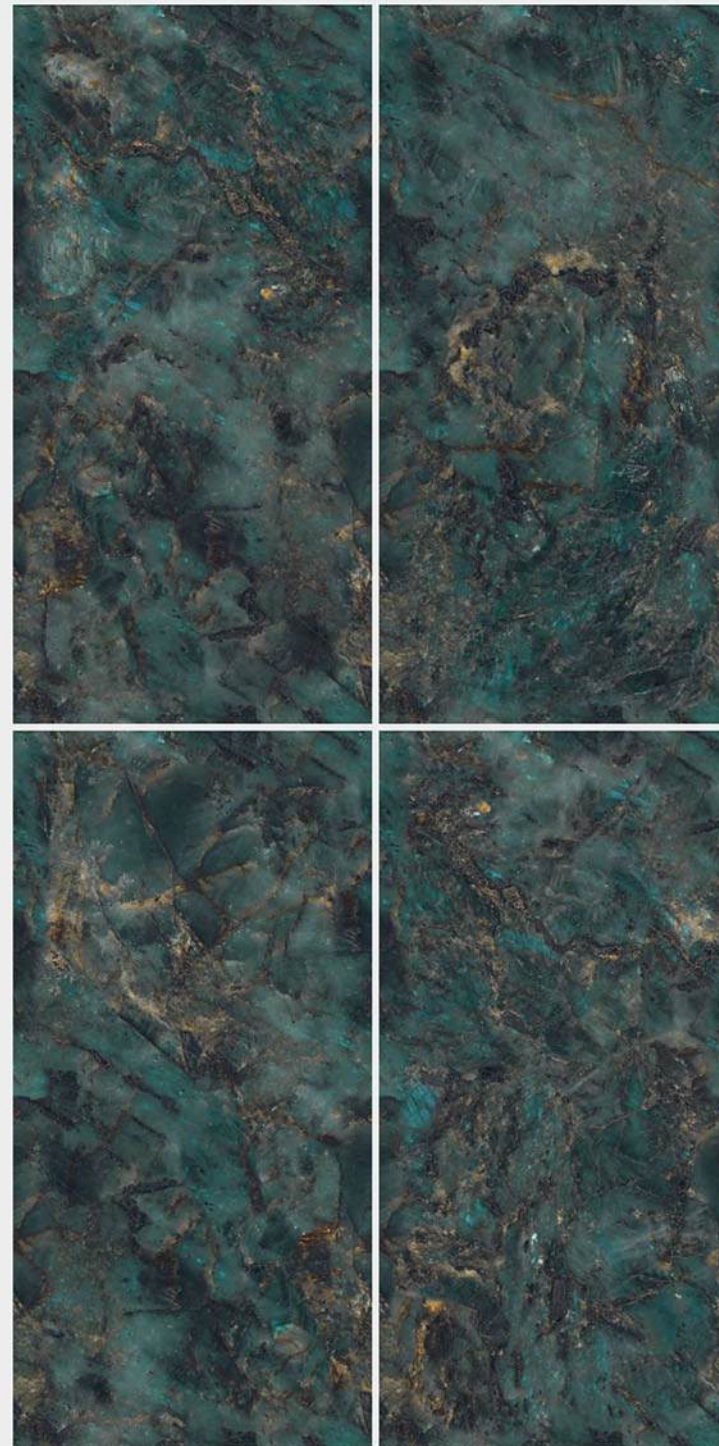

SIZE
**600X
1200MM**

FINISH
ENDLESS ULTRA GLOSS

RANDOM 05

Endless
Collection

**EL DOMINO
AQUA**

SIZE
**600X
1200MM**

FINISH
ENDLESS ULTRA GLOSS

RANDOM 05