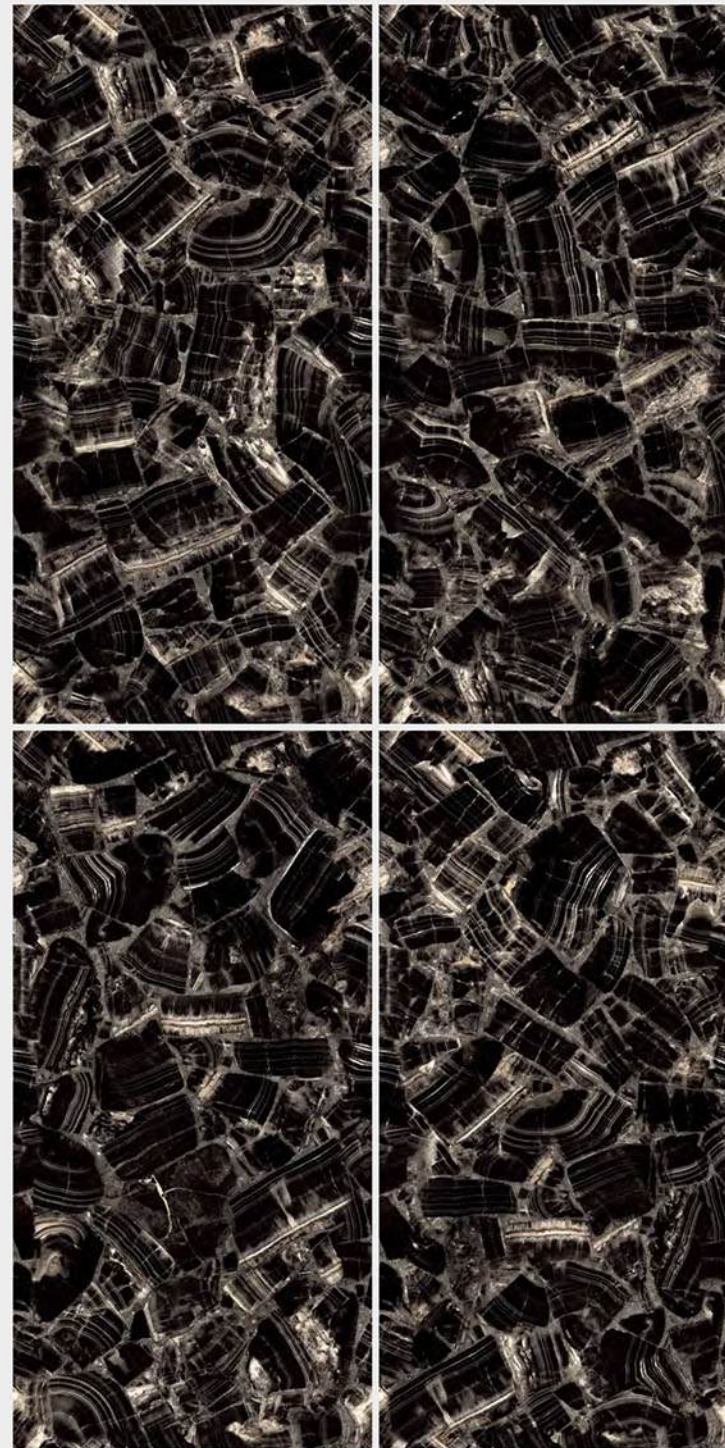

RANDOM 05

Endless
Collection

**EL ICE CUBE
BROWN**

SIZE
**600X
1200MM**

FINISH
ENDLESS ULTRA GLOSS