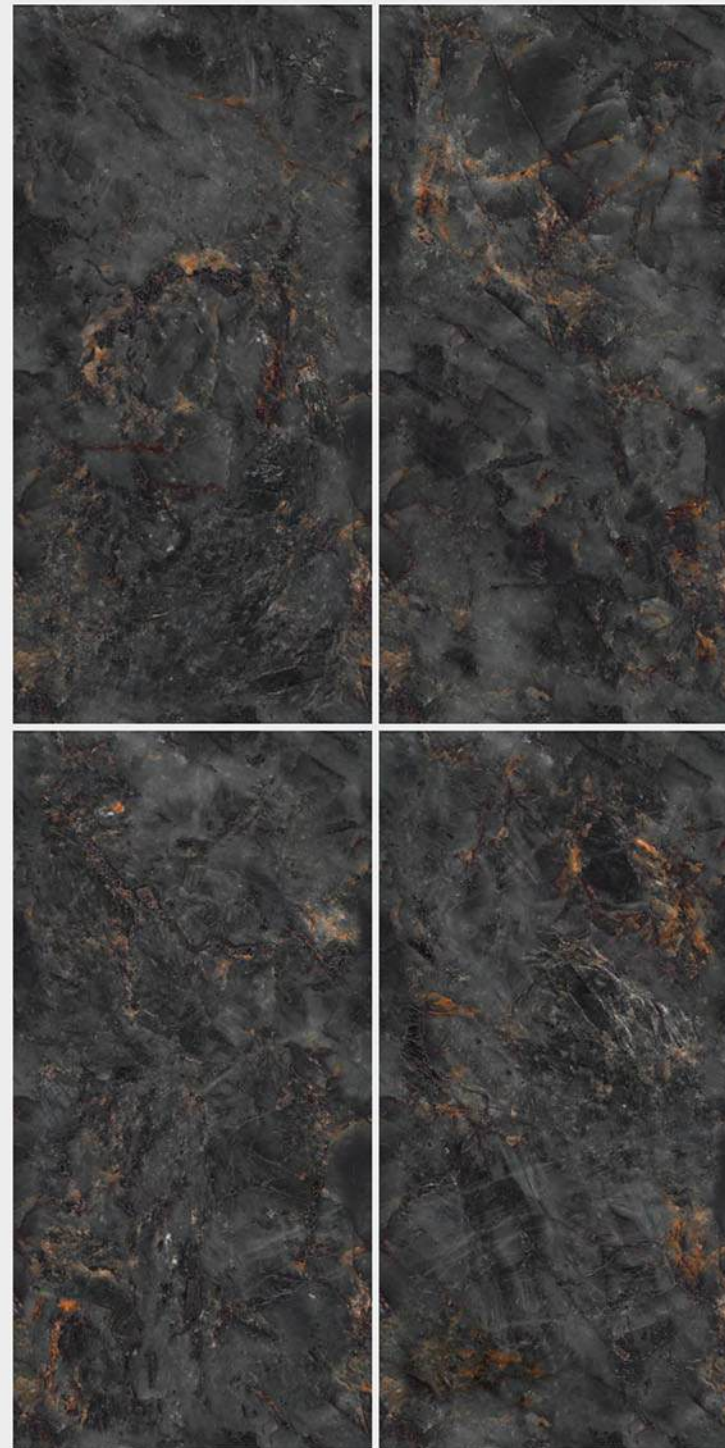

RANDOM 05

**EL WONDER
BLACK**

SIZE
**600X
1200MM**

FINISH
ENDLESS ULTRA GLOSS

Endless
Collection

RANDOM 05

Endless
Collection

**EL DOMINO
NERO**