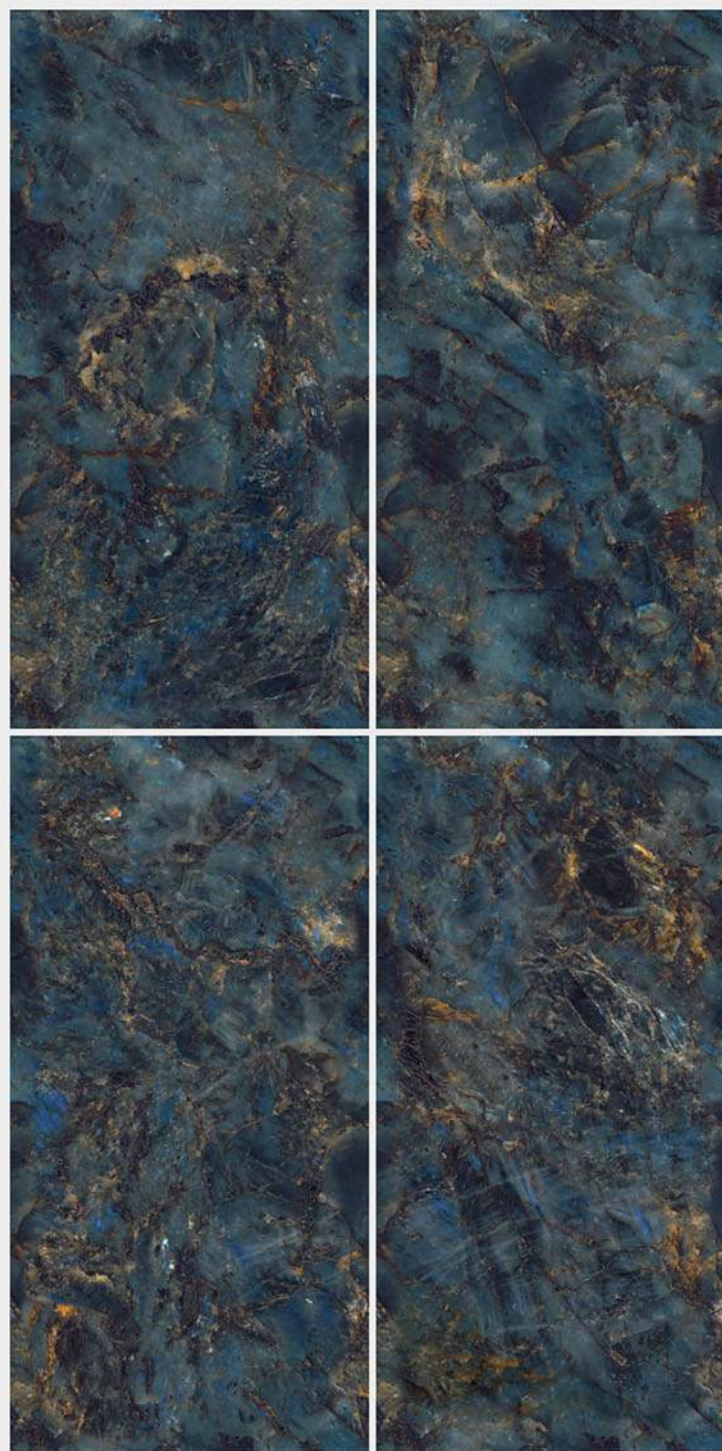

RANDOM 05

Endless
Collection

**EL DOMINO
AQUA**

SIZE
**600X
1200MM**

FINISH
ENDLESS ULTRA GLOSS