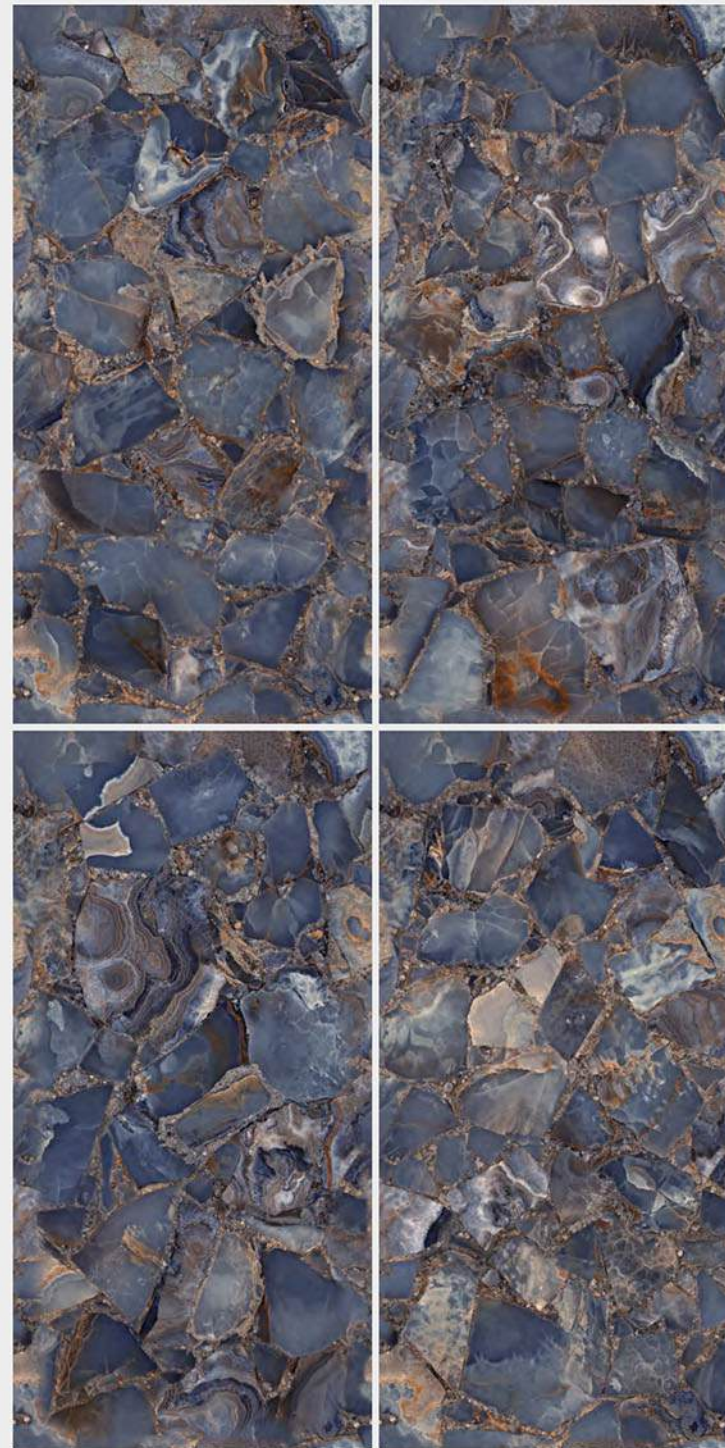

RANDOM 04

Endless
Collection

**EL MARMOS
BLUE**

SIZE
**600X
1200MM**

FINISH
ENDLESS ULTRA GLOSS