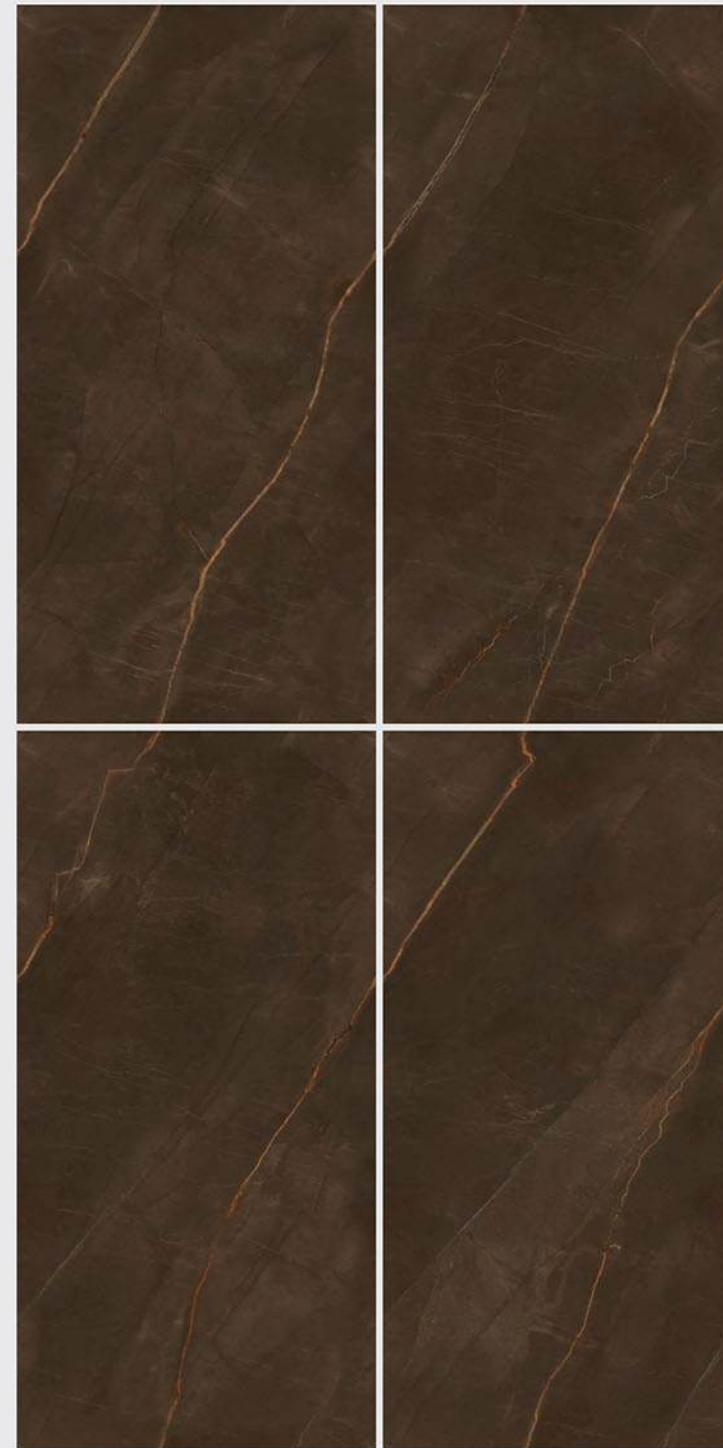

RANDOM 04

Endless
Collection

**EL ARMANO
BROWN**

SIZE
**600X
1200MM**

FINISH
ENDLESS ULTRA GLOSS