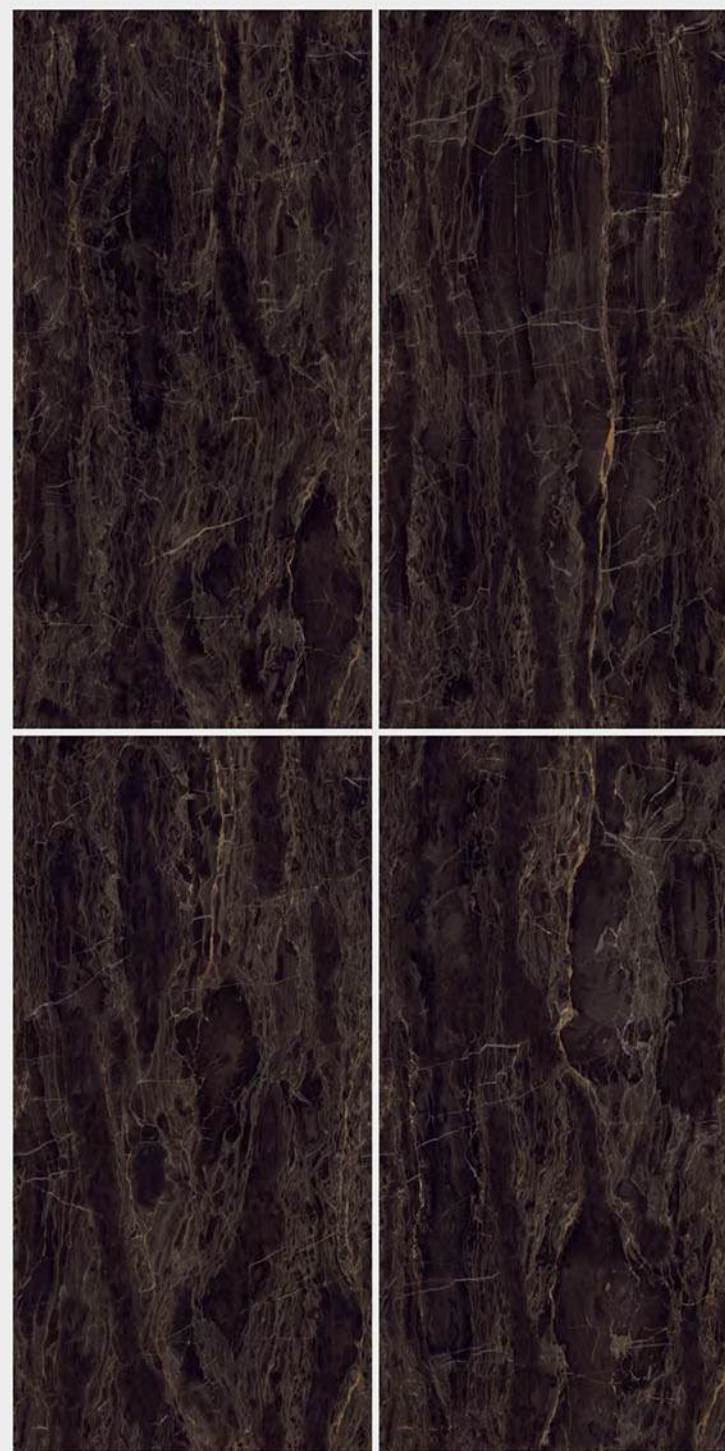

66

Bellini's

RANDOM 05

**EL GARNET
BLACK**

SIZE
**600X
1200MM**

FINISH
ENDLESS ULTRA GLOSS

Endless
Collection

RANDOM 05