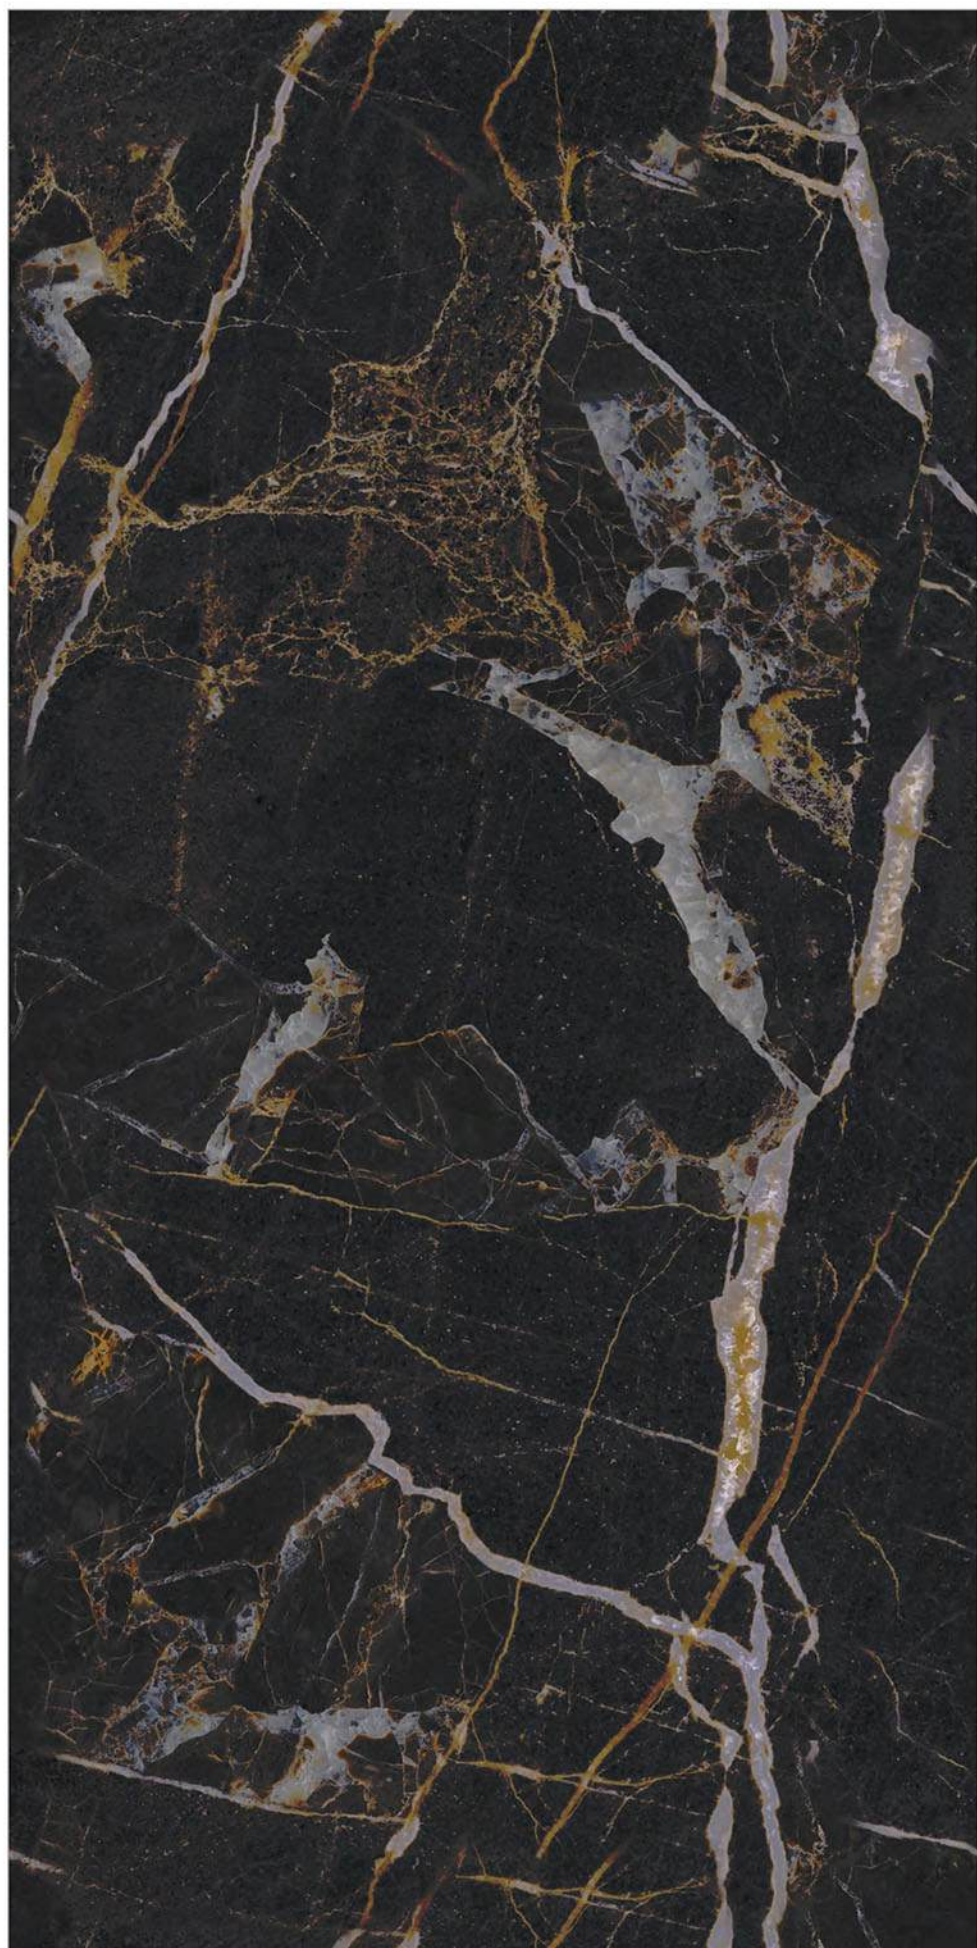

RANDOM 04

Endless
Collection

**EL MAXICAN
NERO**

SIZE
**600X
1200MM**

FINISH
ENDLESS ULTRA GLOSS