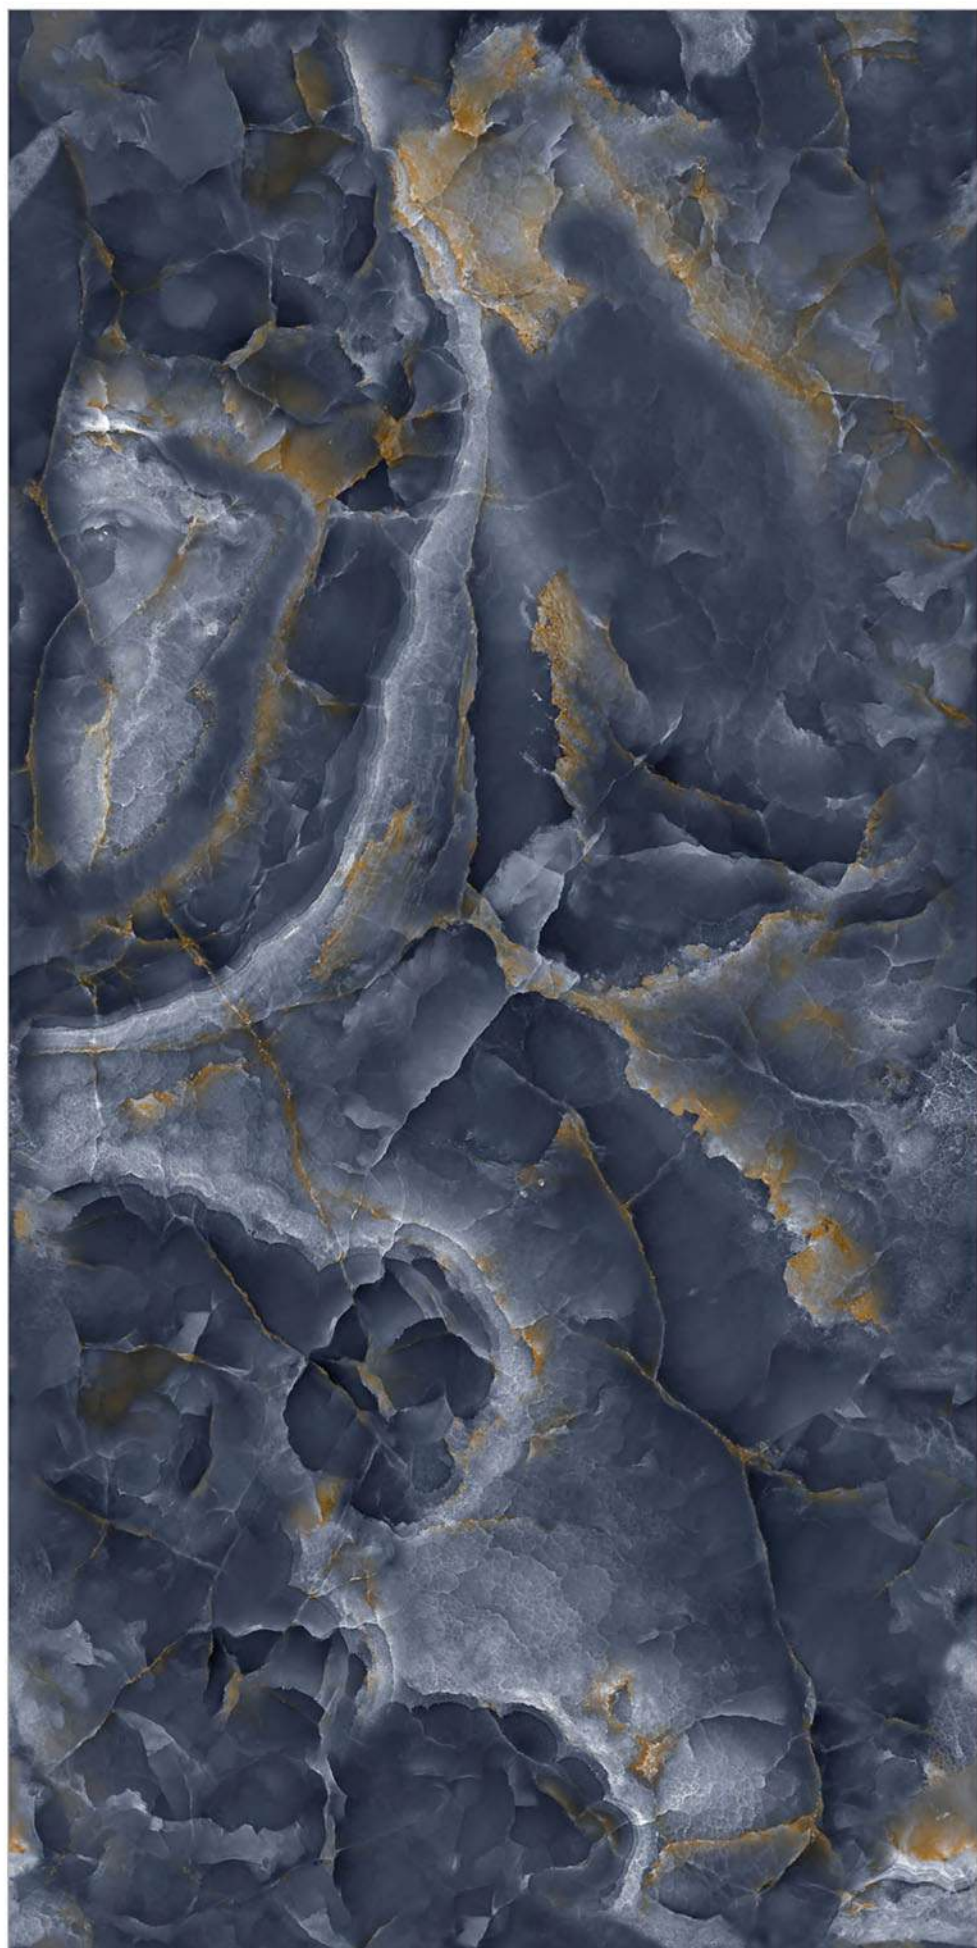

**EL PESSIAN ONYX
BLACK**

SIZE
**600X
1200MM**

FINISH
ENDLESS ULTRA GLOSS

RANDOM 05

Endless
Collection

**EL PESSIAN ONYX
BLUE**

SIZE
**600X
1200MM**

FINISH
ENDLESS ULTRA GLOSS