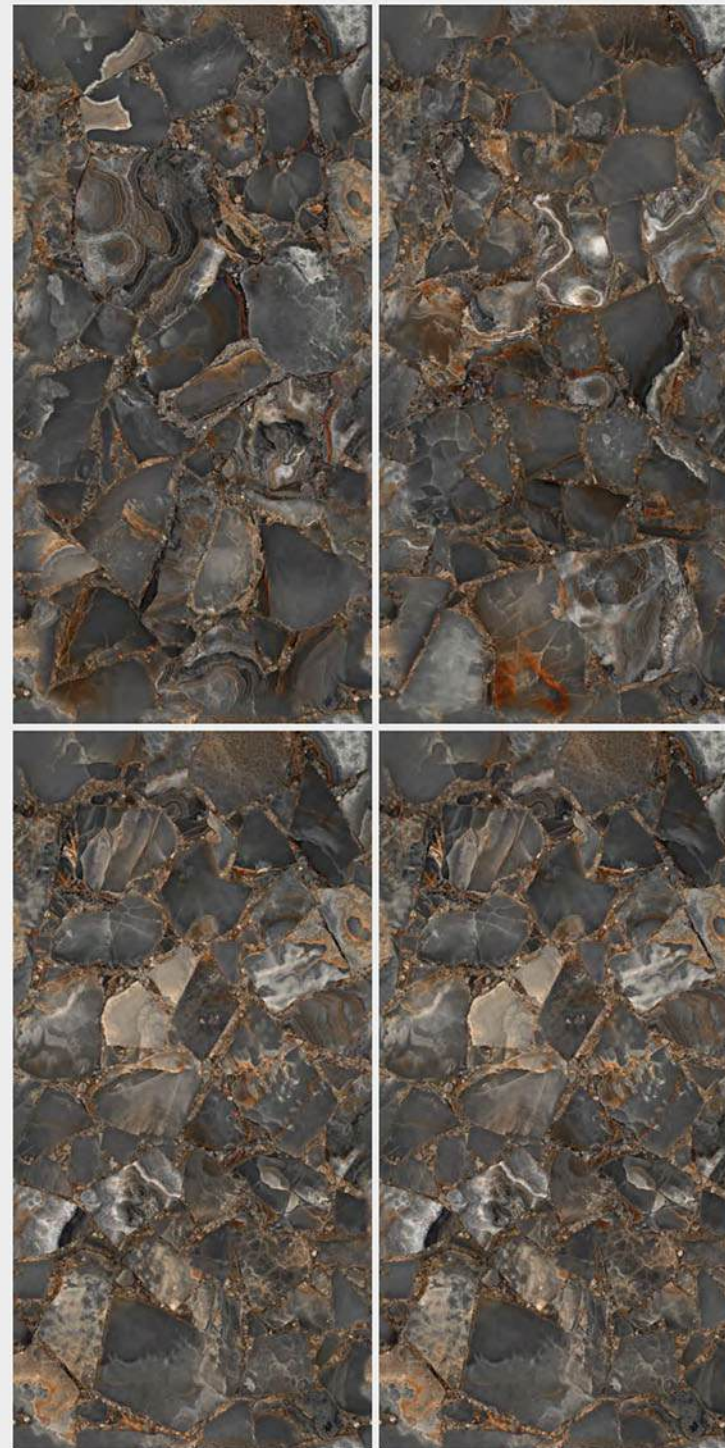

RANDOM 04

Endless
Collection

**EL MARMOS
BROWN**

SIZE
**600X
1200MM**

FINISH
ENDLESS ULTRA GLOSS