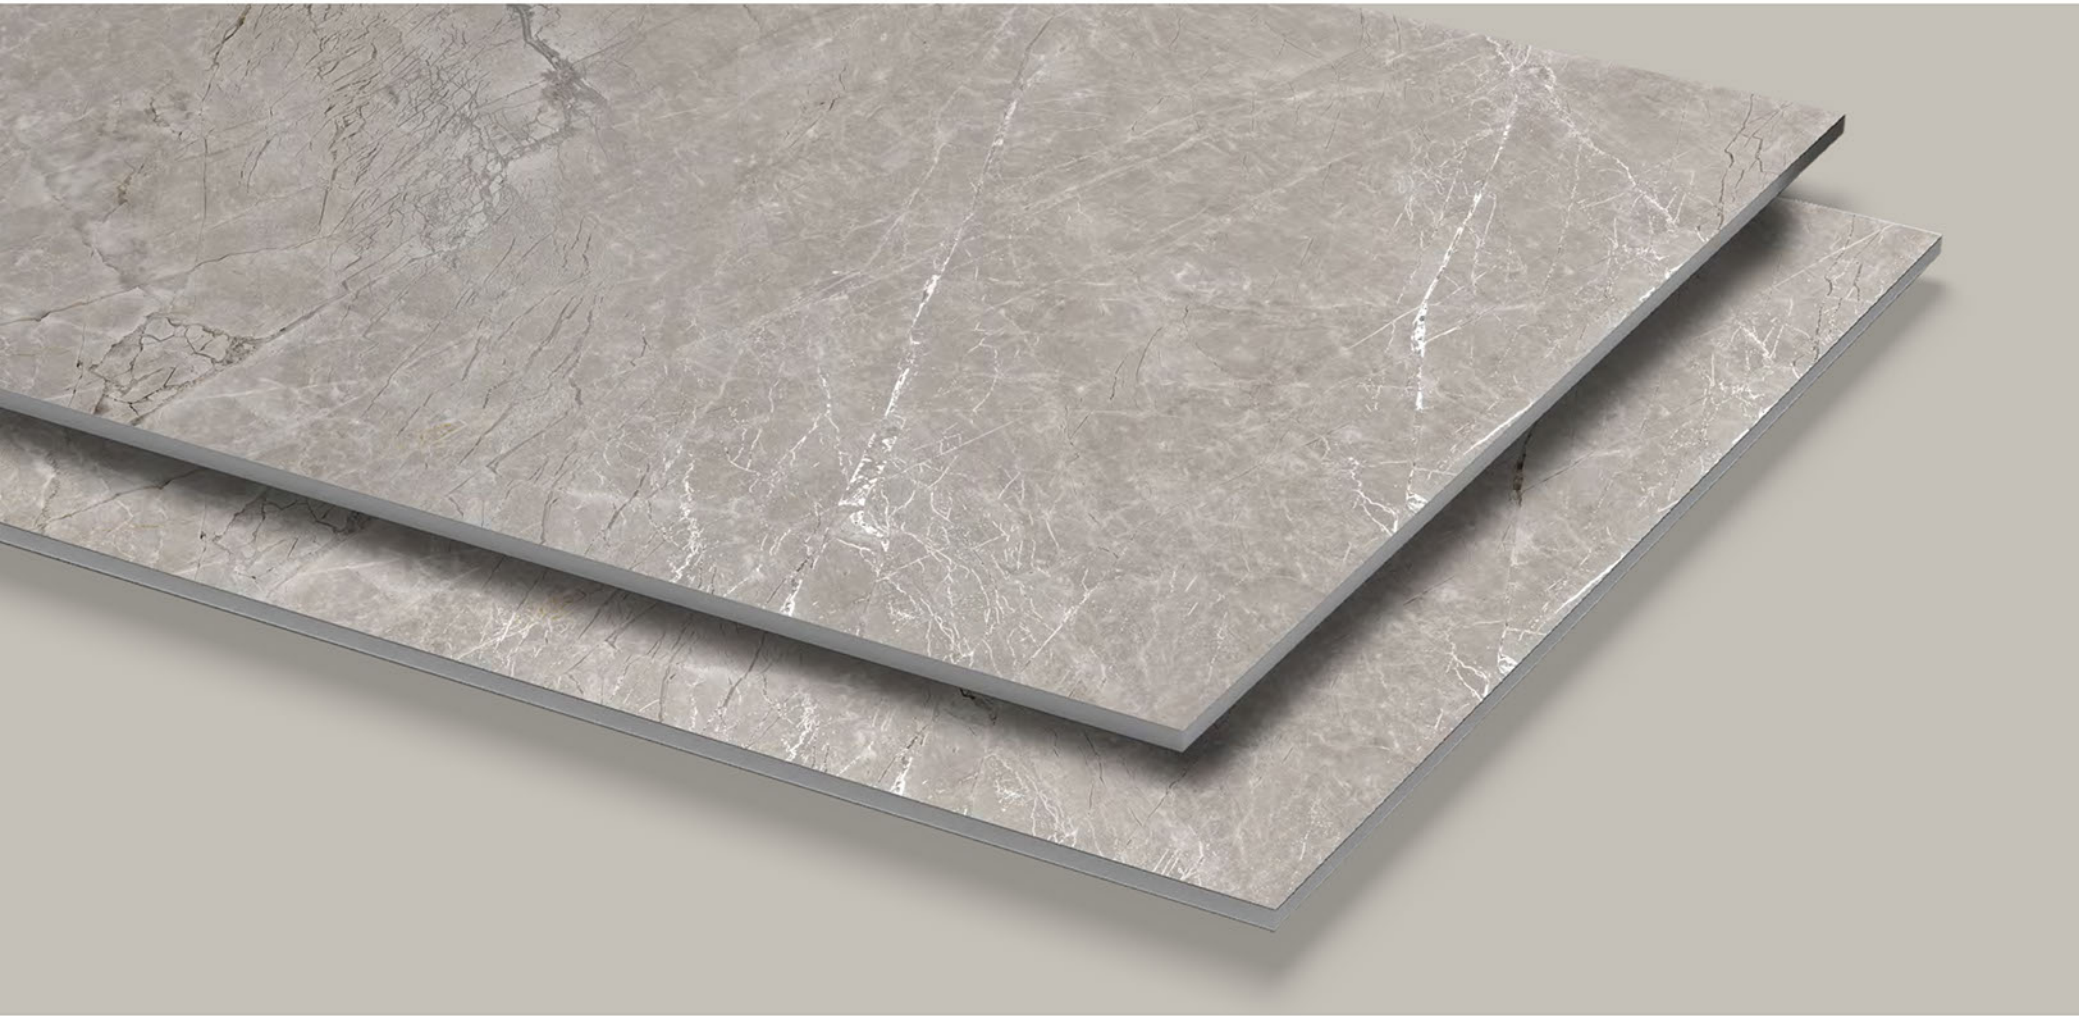

MARVEL TAUPE

Finish:
Carving

Random:
5

Size:
**600x
1200mm**

2X
CARVING