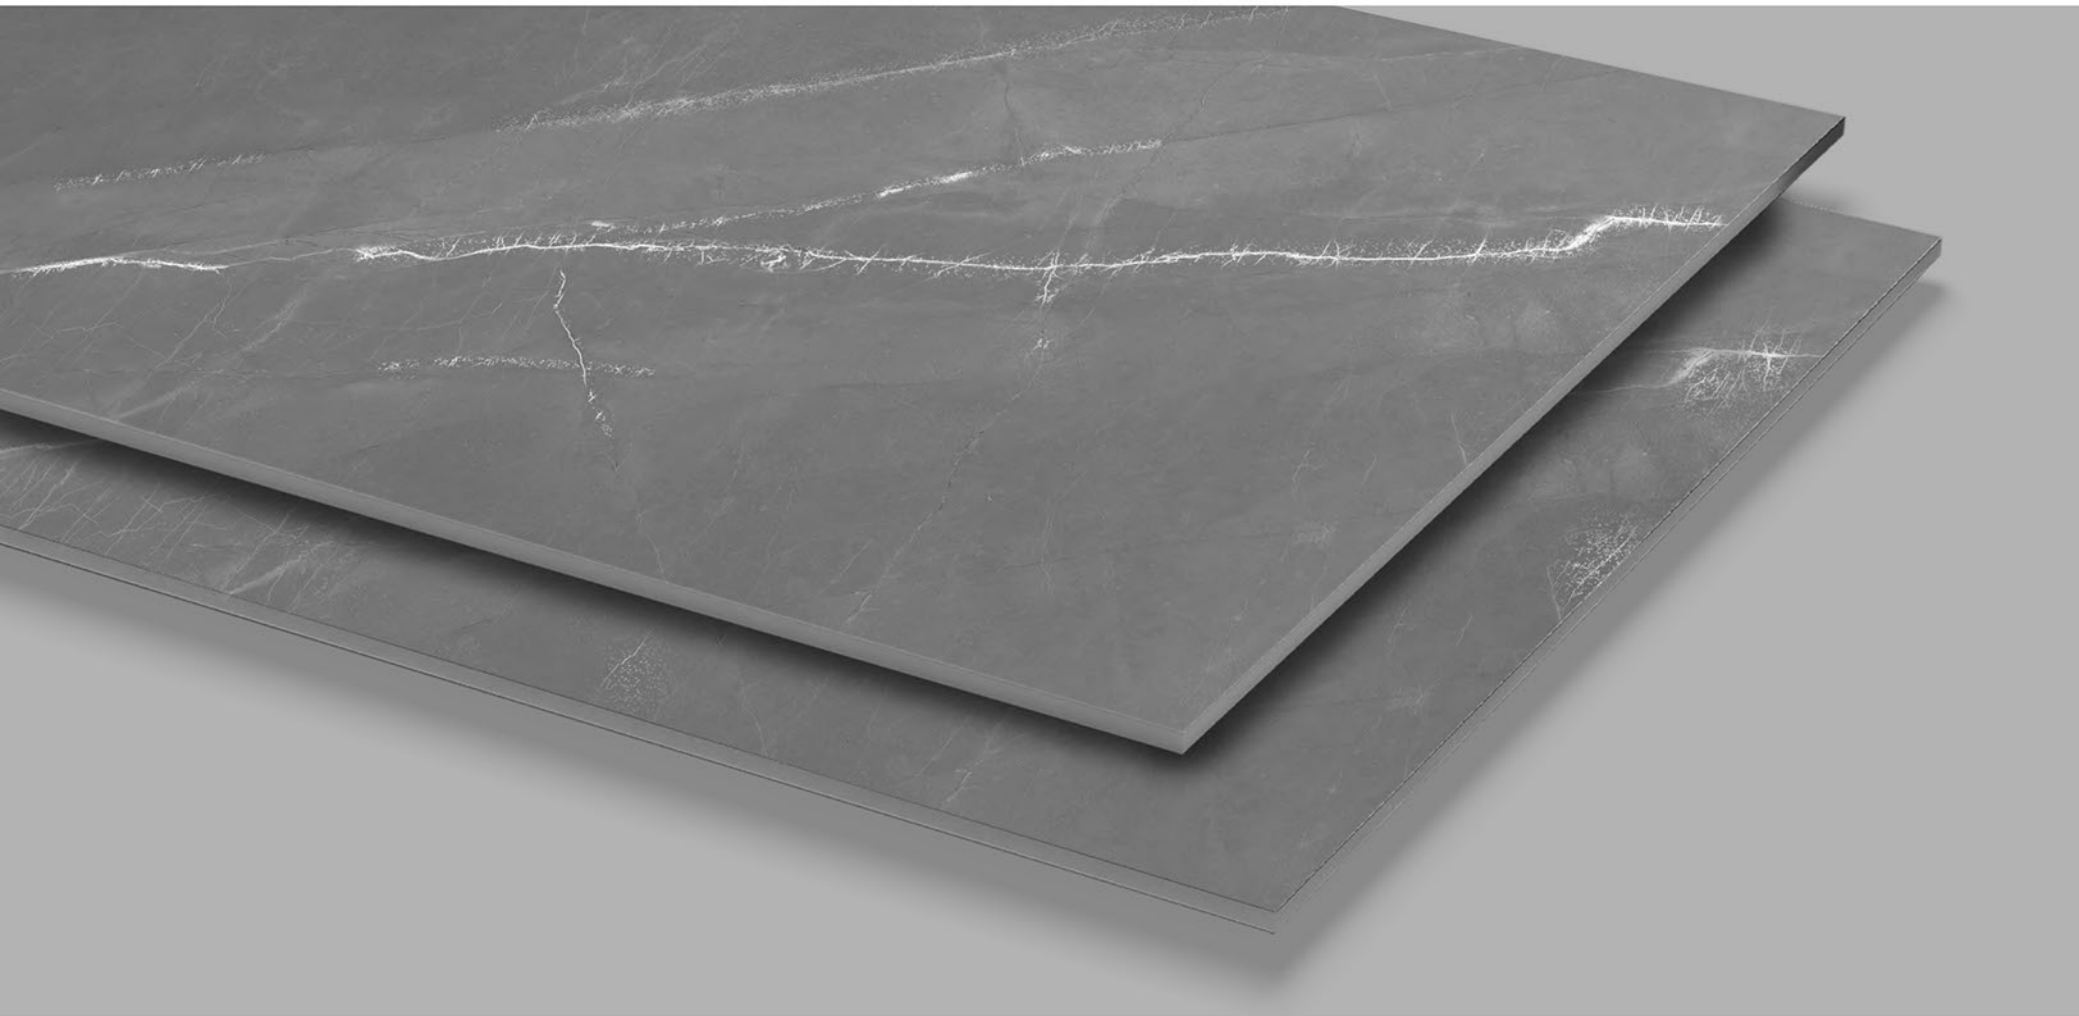

ARMANI GRIS

Finish:
Carving

Random:
5

Size:
**600x
1200mm**

2X
CARVING