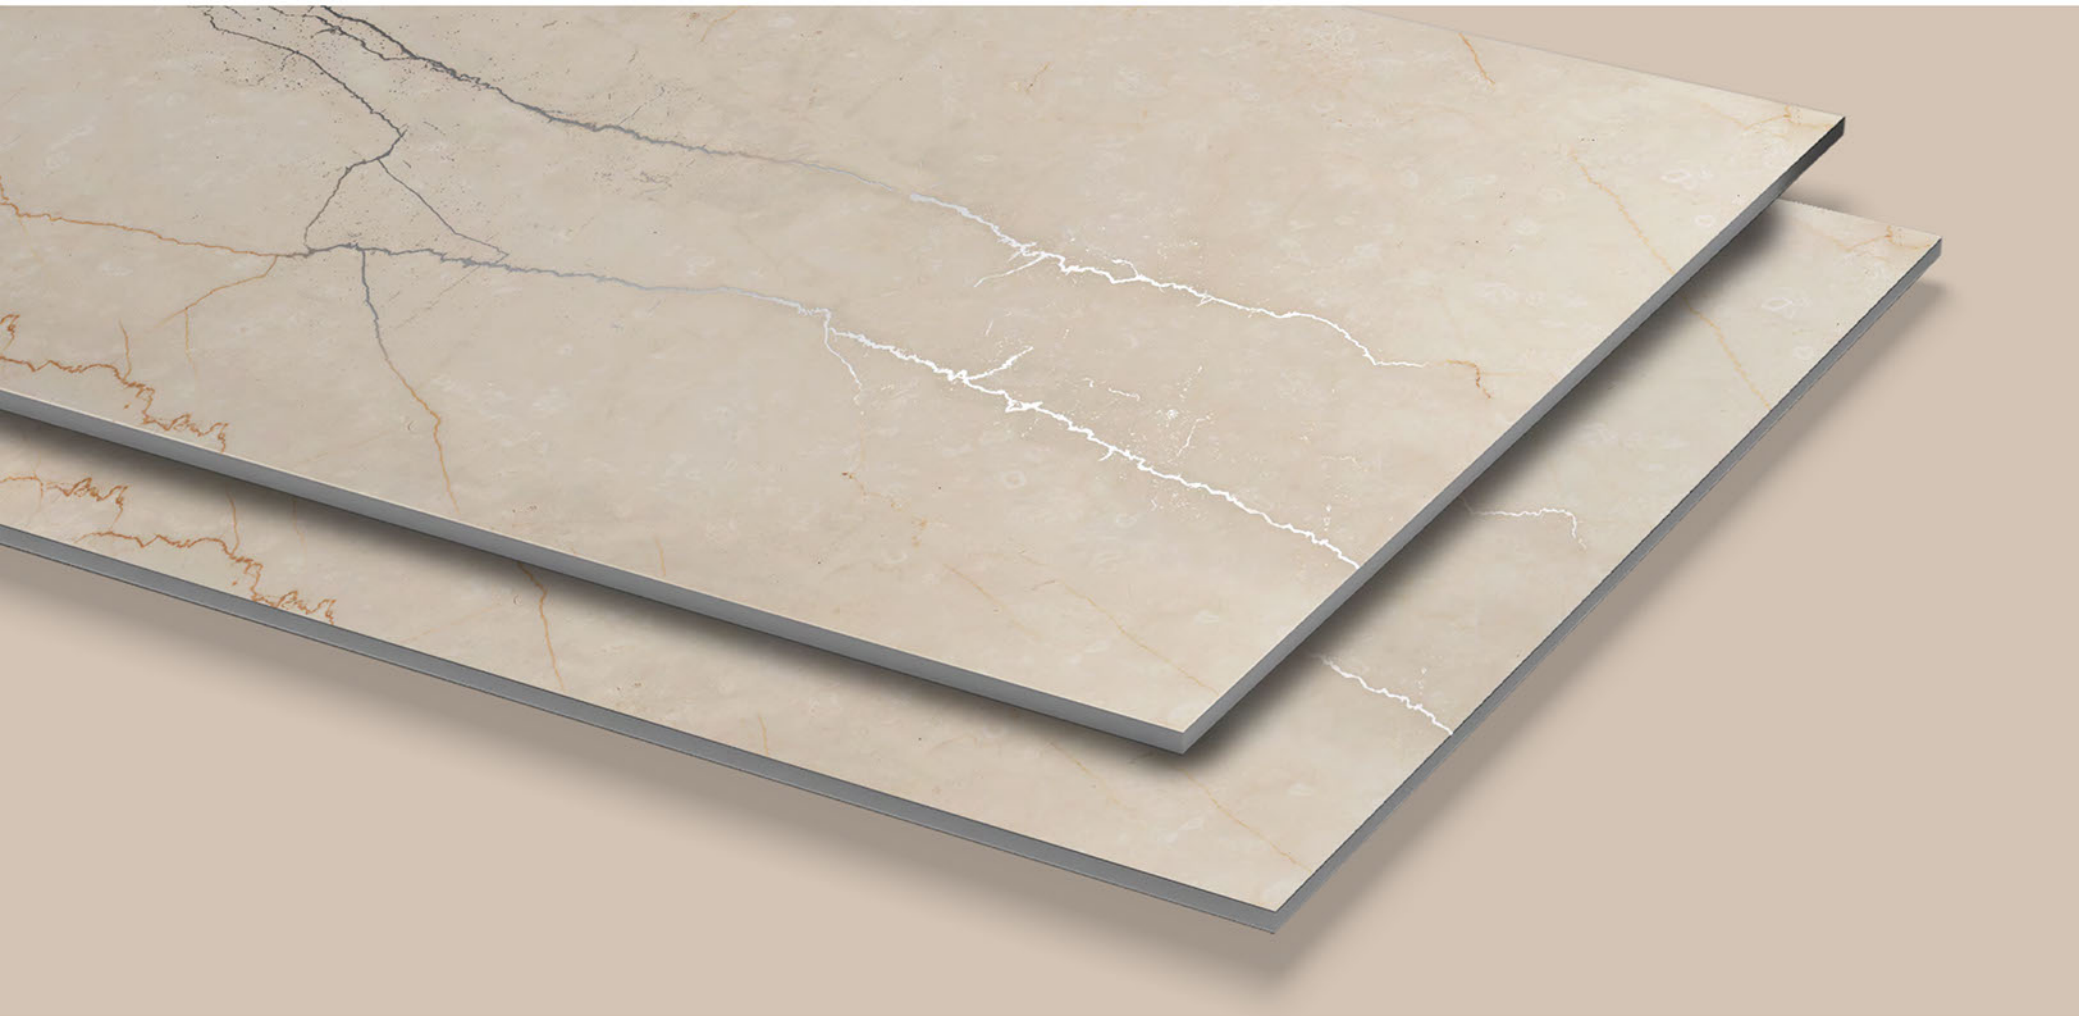

Random:
2

Size:
**600x
1200mm**

2X
CARVING

Size
60x120cm

Tiles
CEPPO BLACK - White

/ Carving Collection

CHINA CREMA

Finish:
Carving