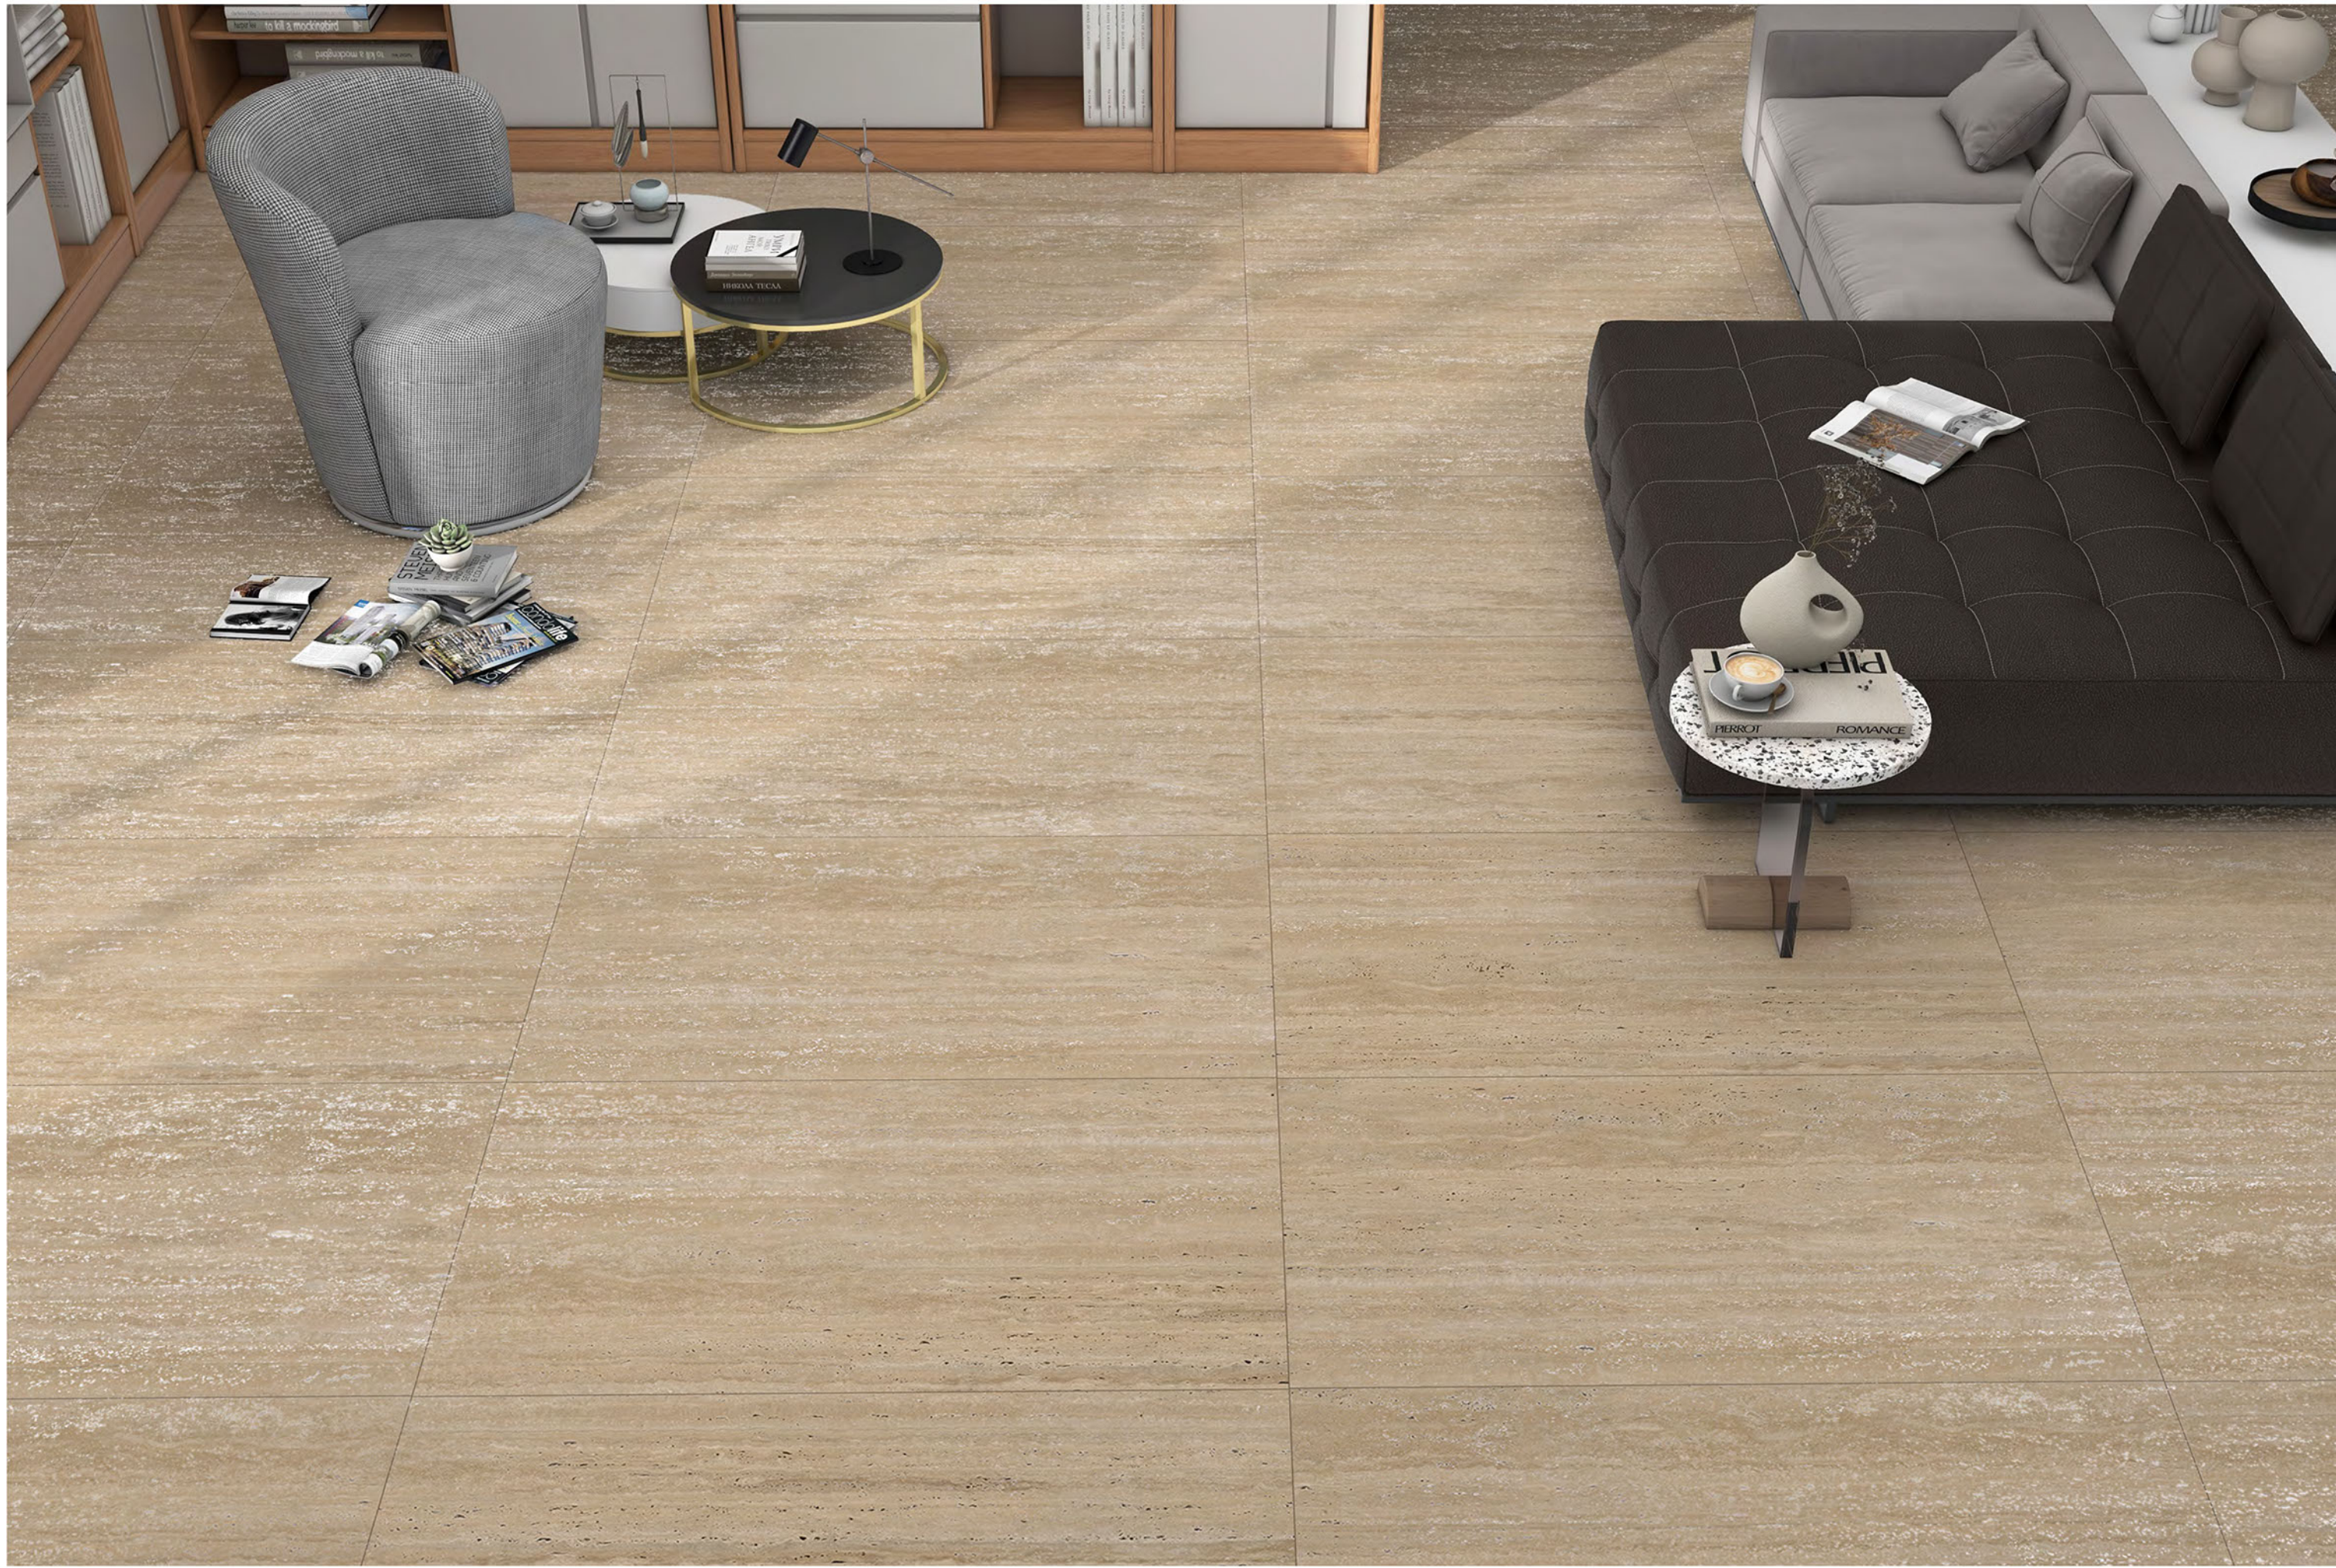

Random:
5

Size:
**600x
1200mm**

2X
CARVING

TRAVERTINE CAMEL

Finish:
Carving

Random:
5

Size:
**600x
1200mm**

2X
CARVING