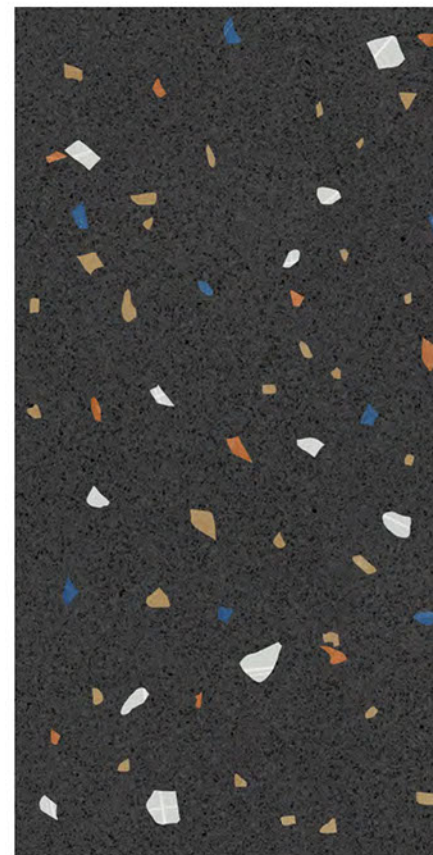

2X
CARVING

CEPPO BLACK

Finish:
Carving

Random:
2

Size:
**600x
1200mm**

2X
CARVING

CEPPO MULTI WHITE

Finish:
Carving