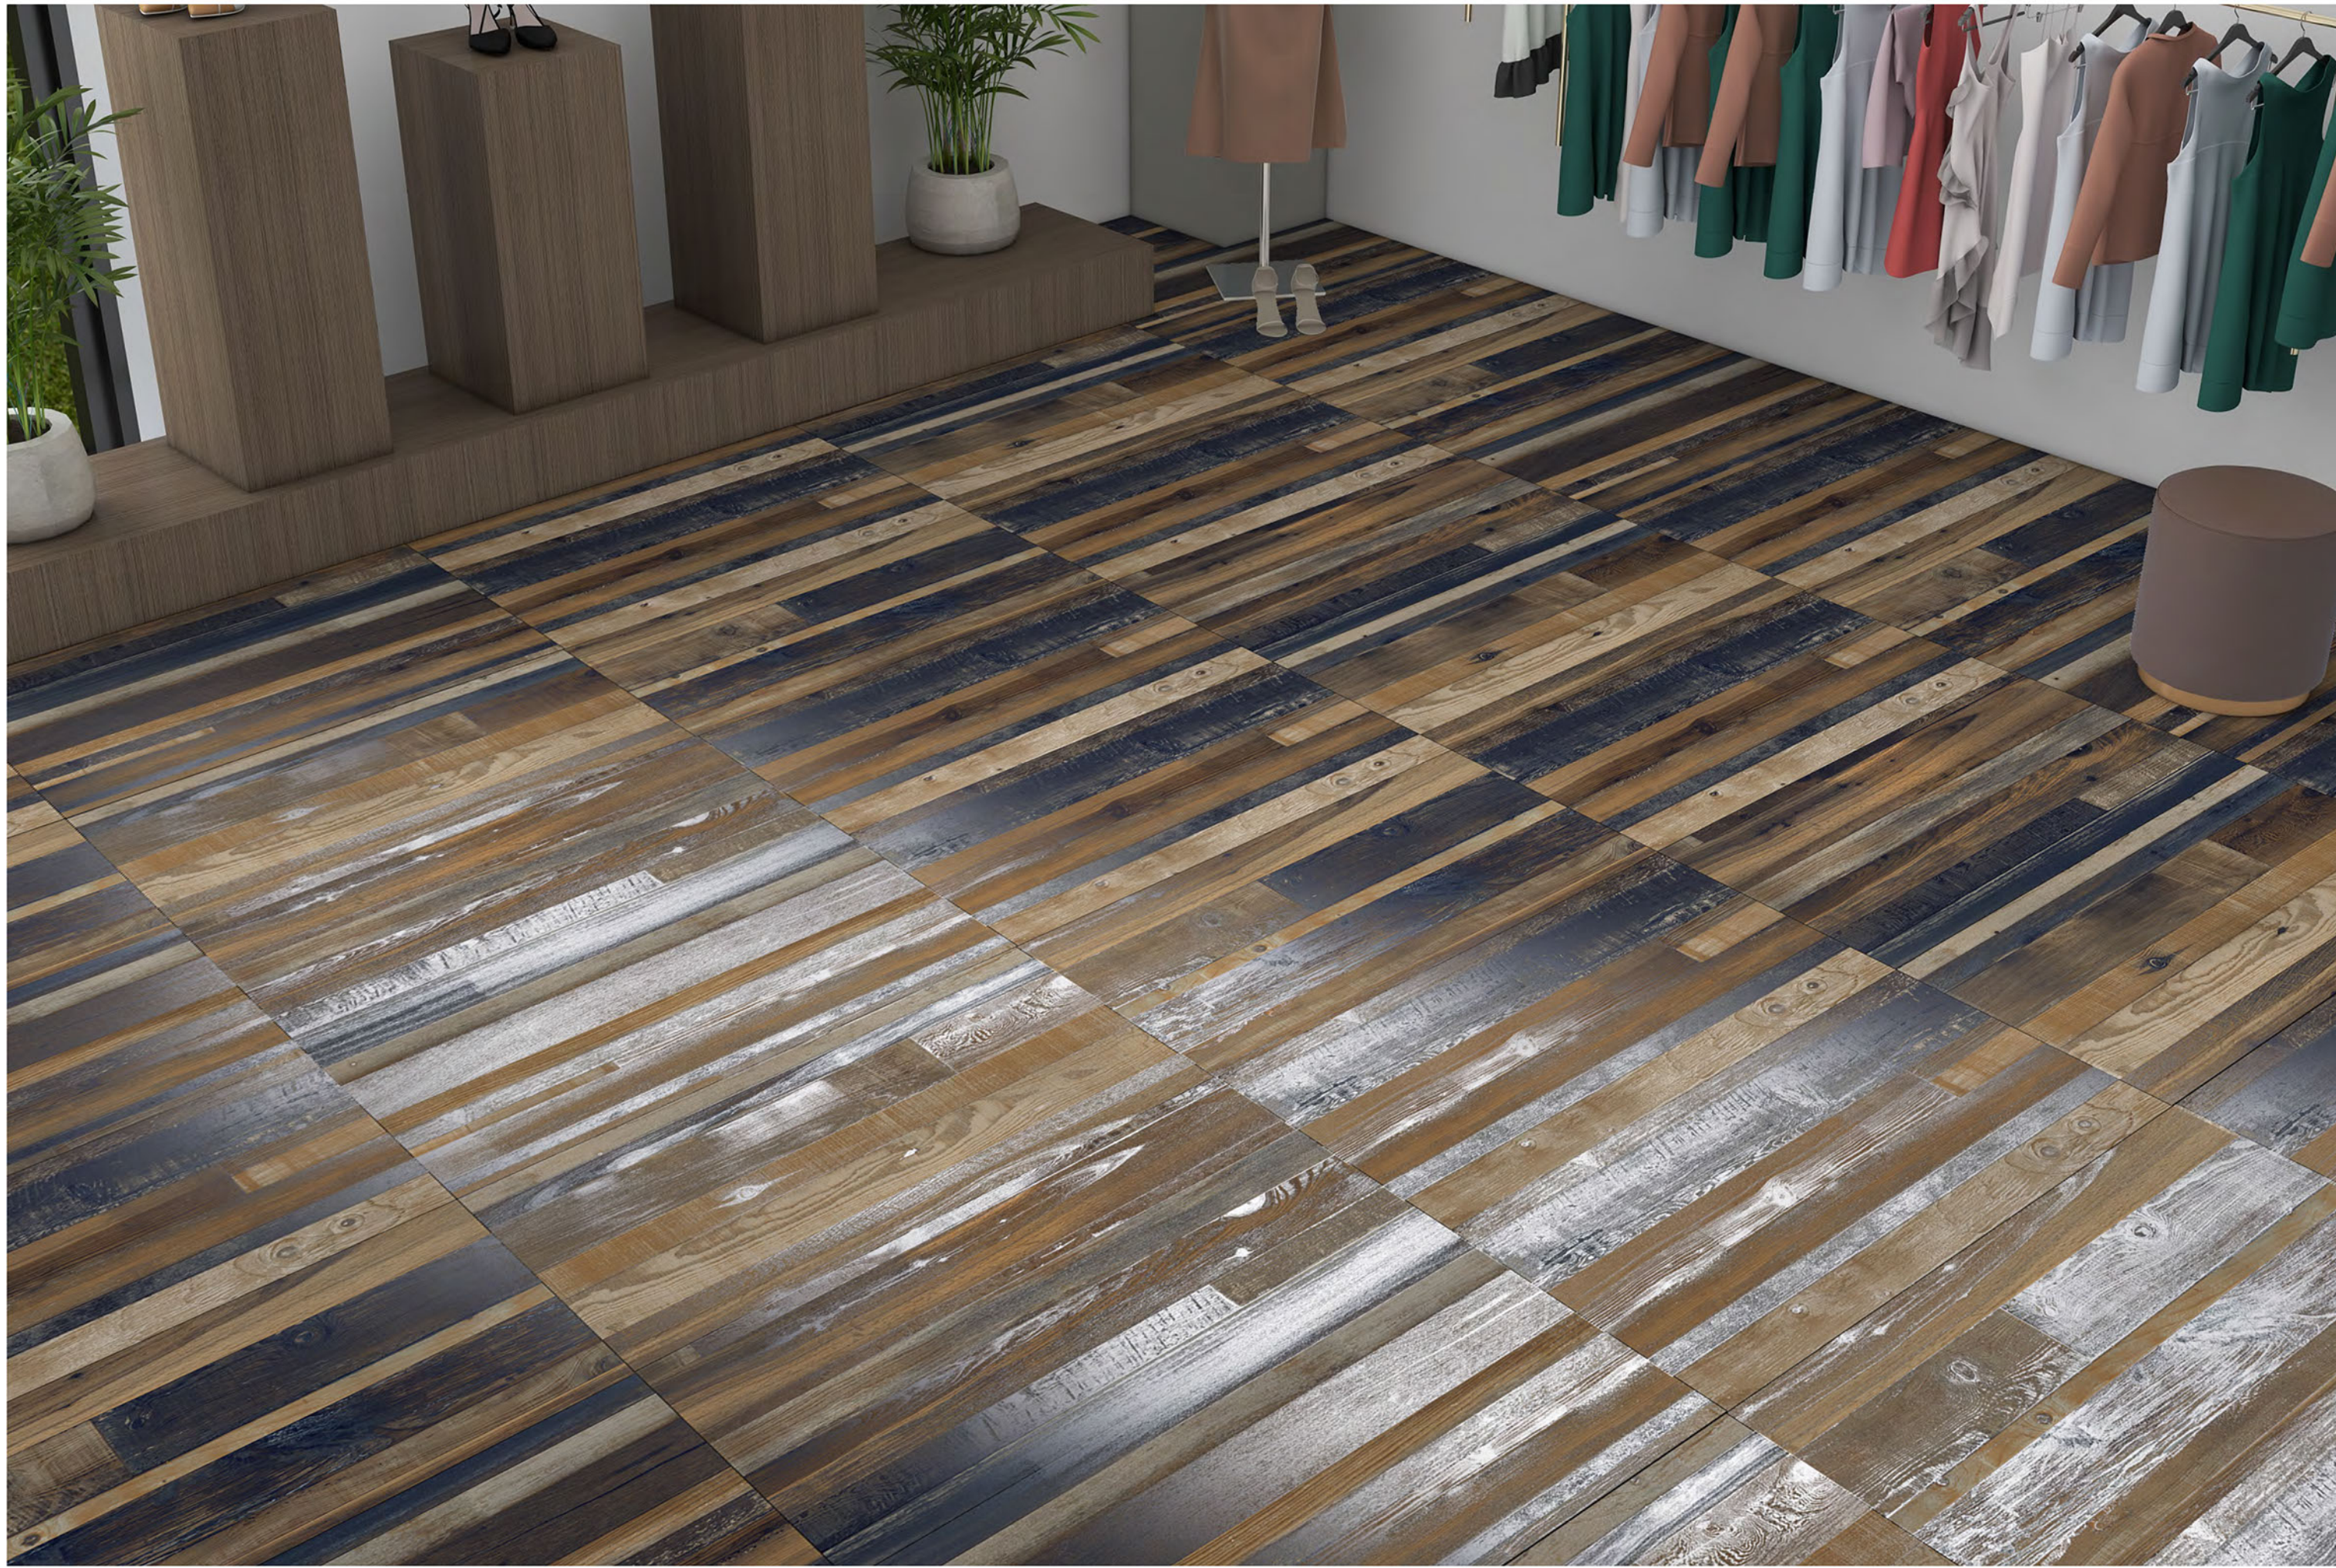

STRIP WOOD NATURAL

Finish:
Carving

Random:
5

Size:
**600x
1200mm**

2X
CARVING

Size **60x120cm**
Tiles **STRIP WOOD NATURAL**

TRAVERTINE CREMA

Finish:
Carving