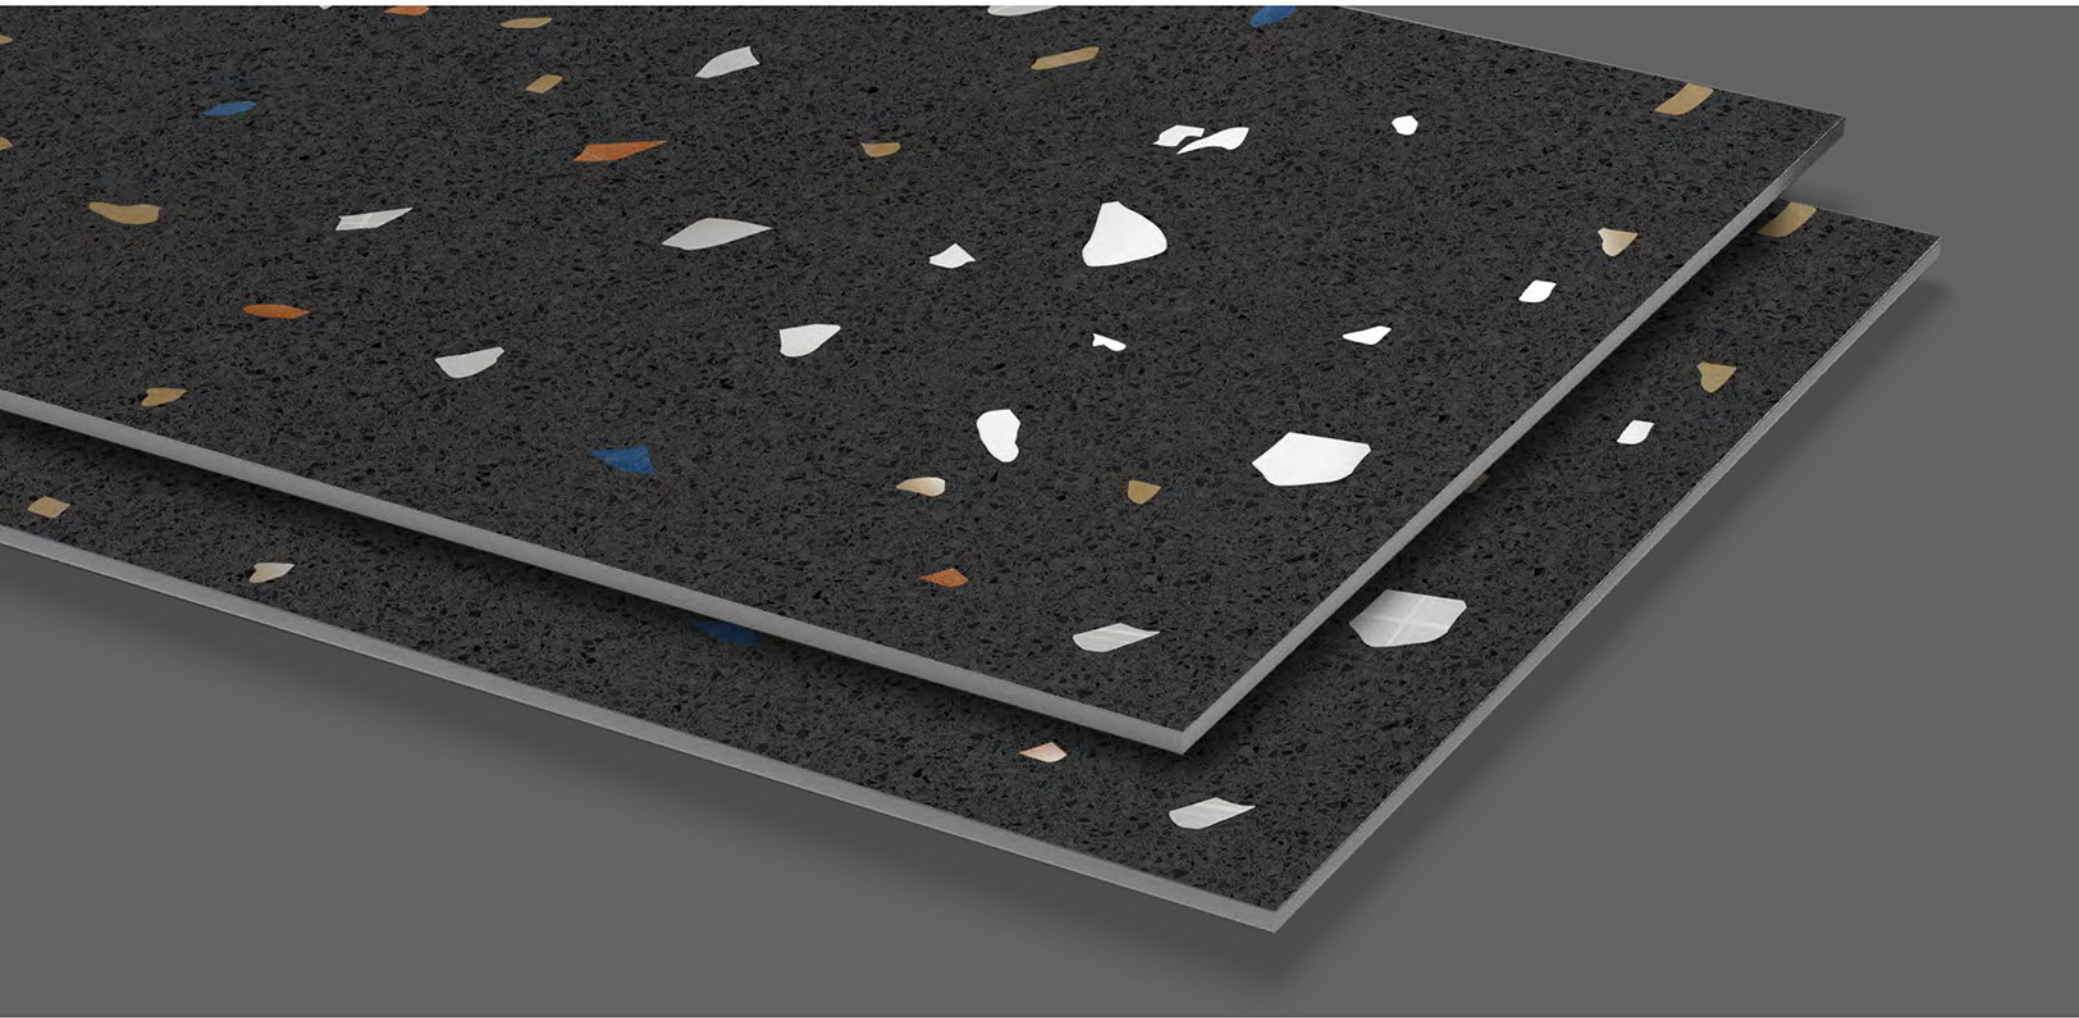

CEPPO BLACK

Finish:
Carving

Random:
2

Size:
**600x
1200mm**

2X
CARVING