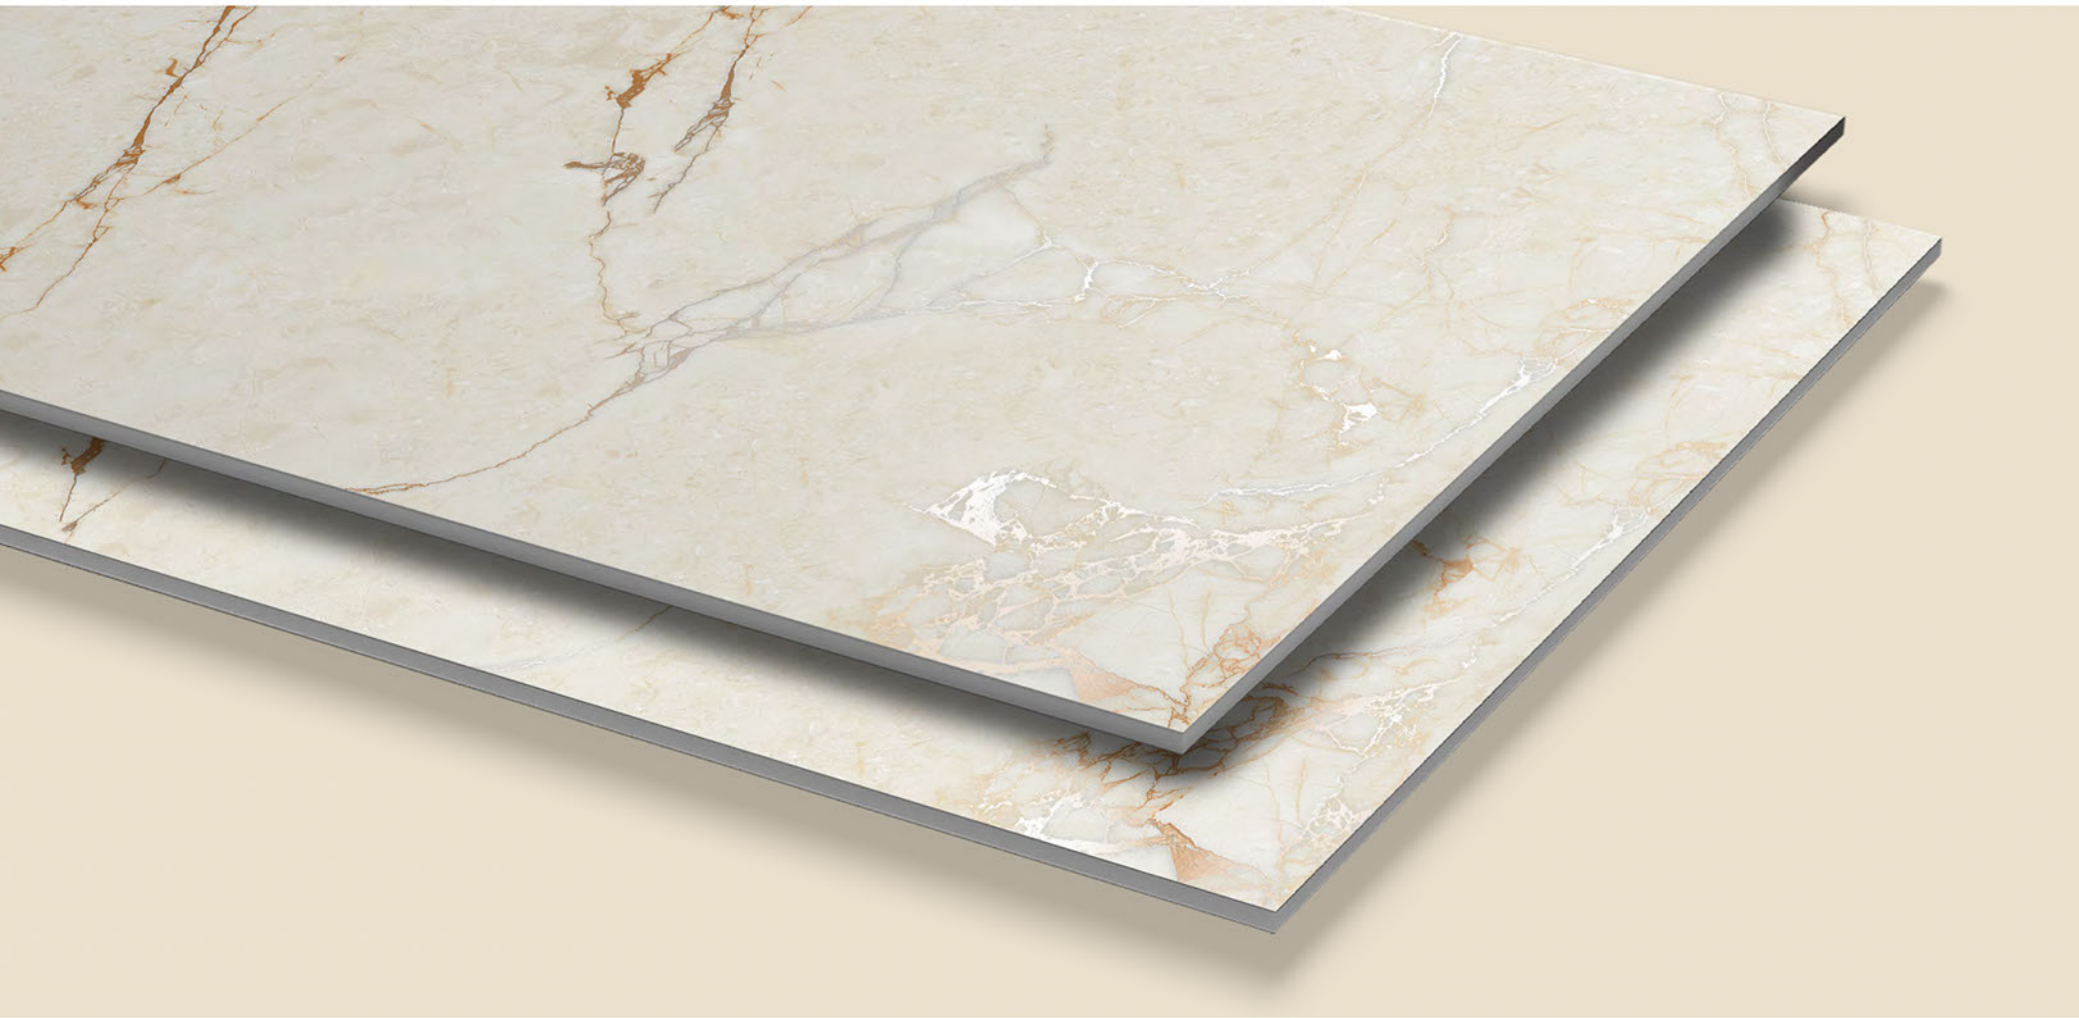

CICILIA CREMA

Finish:
Carving

Random:
4

Size:
**600x
1200mm**

2X
CARVING