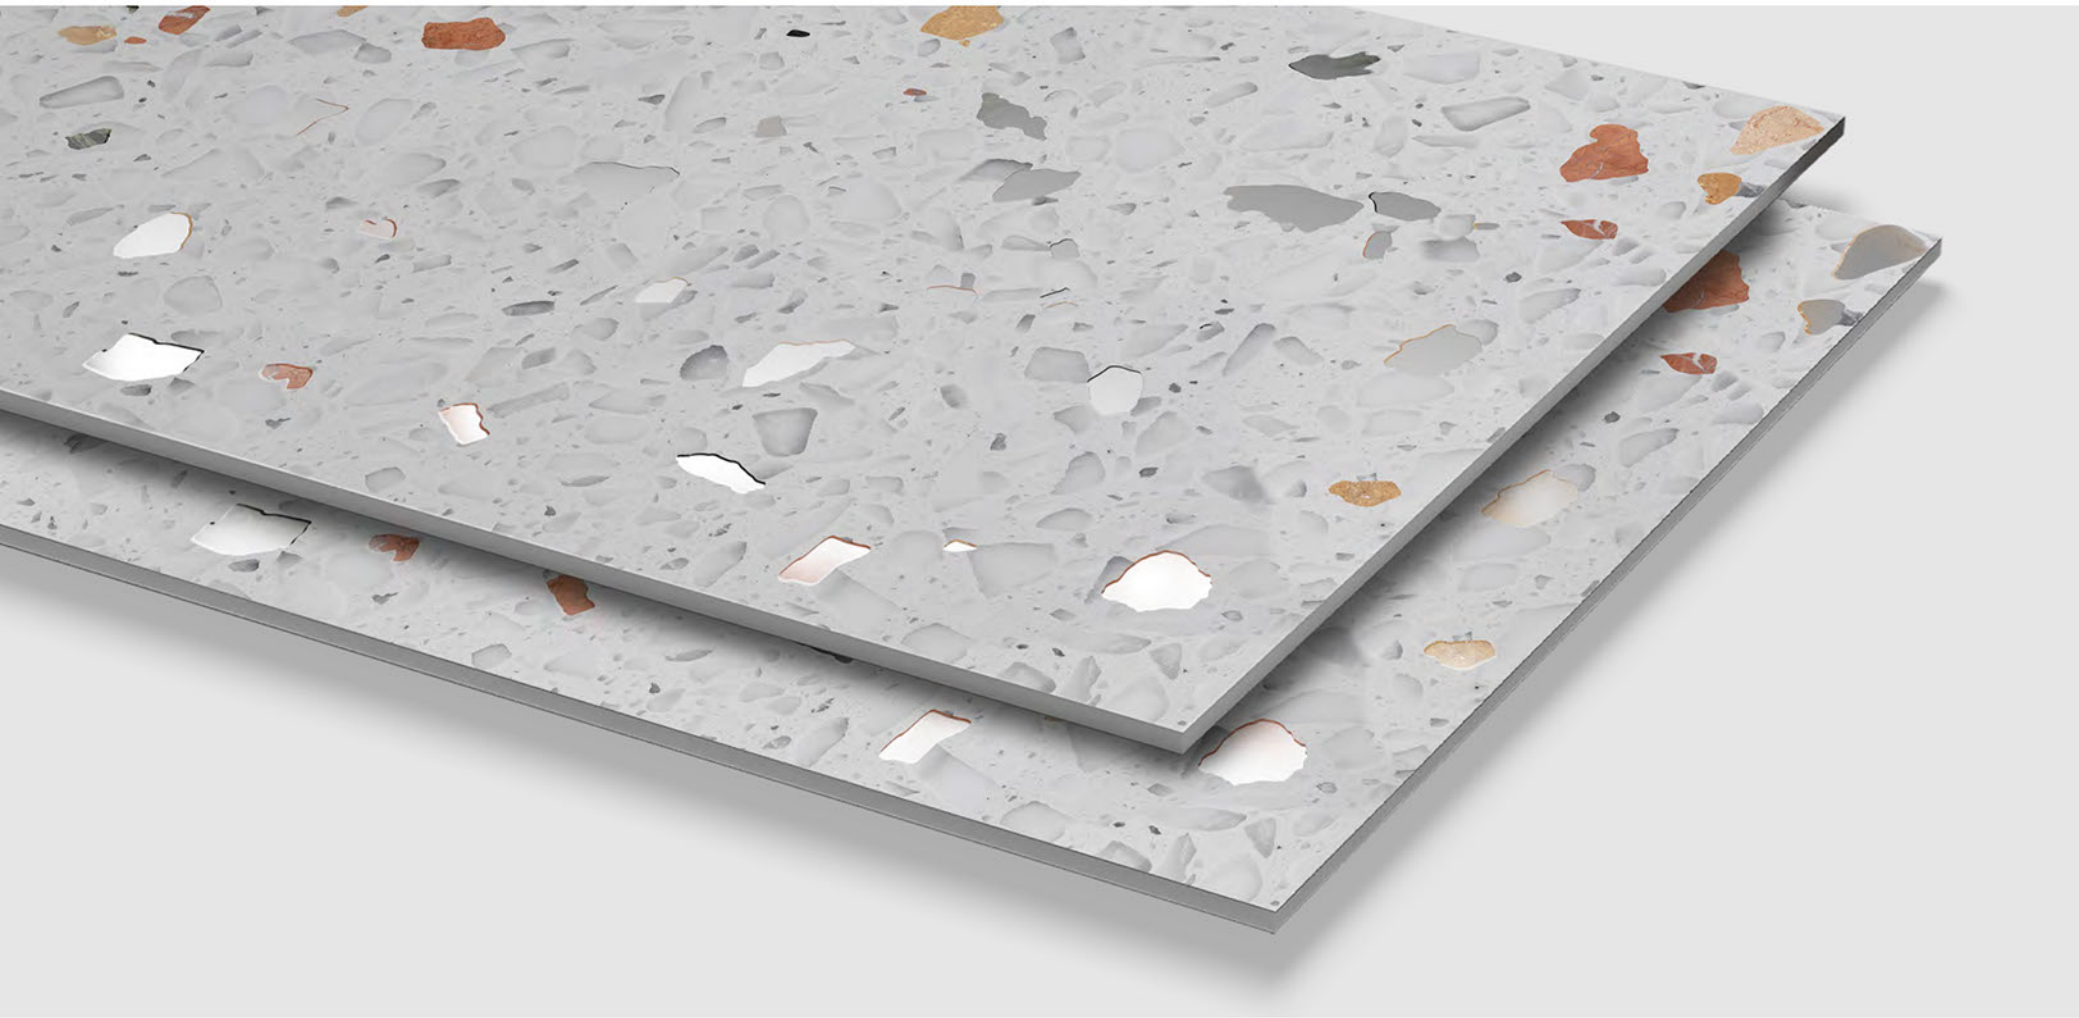

2X
CARVING

CEPPO BLACK

Finish:
Carving

Random:
2

Size:
**600x
1200mm**

2X
CARVING

CEPPO MULTI WHITE

Finish:
Carving