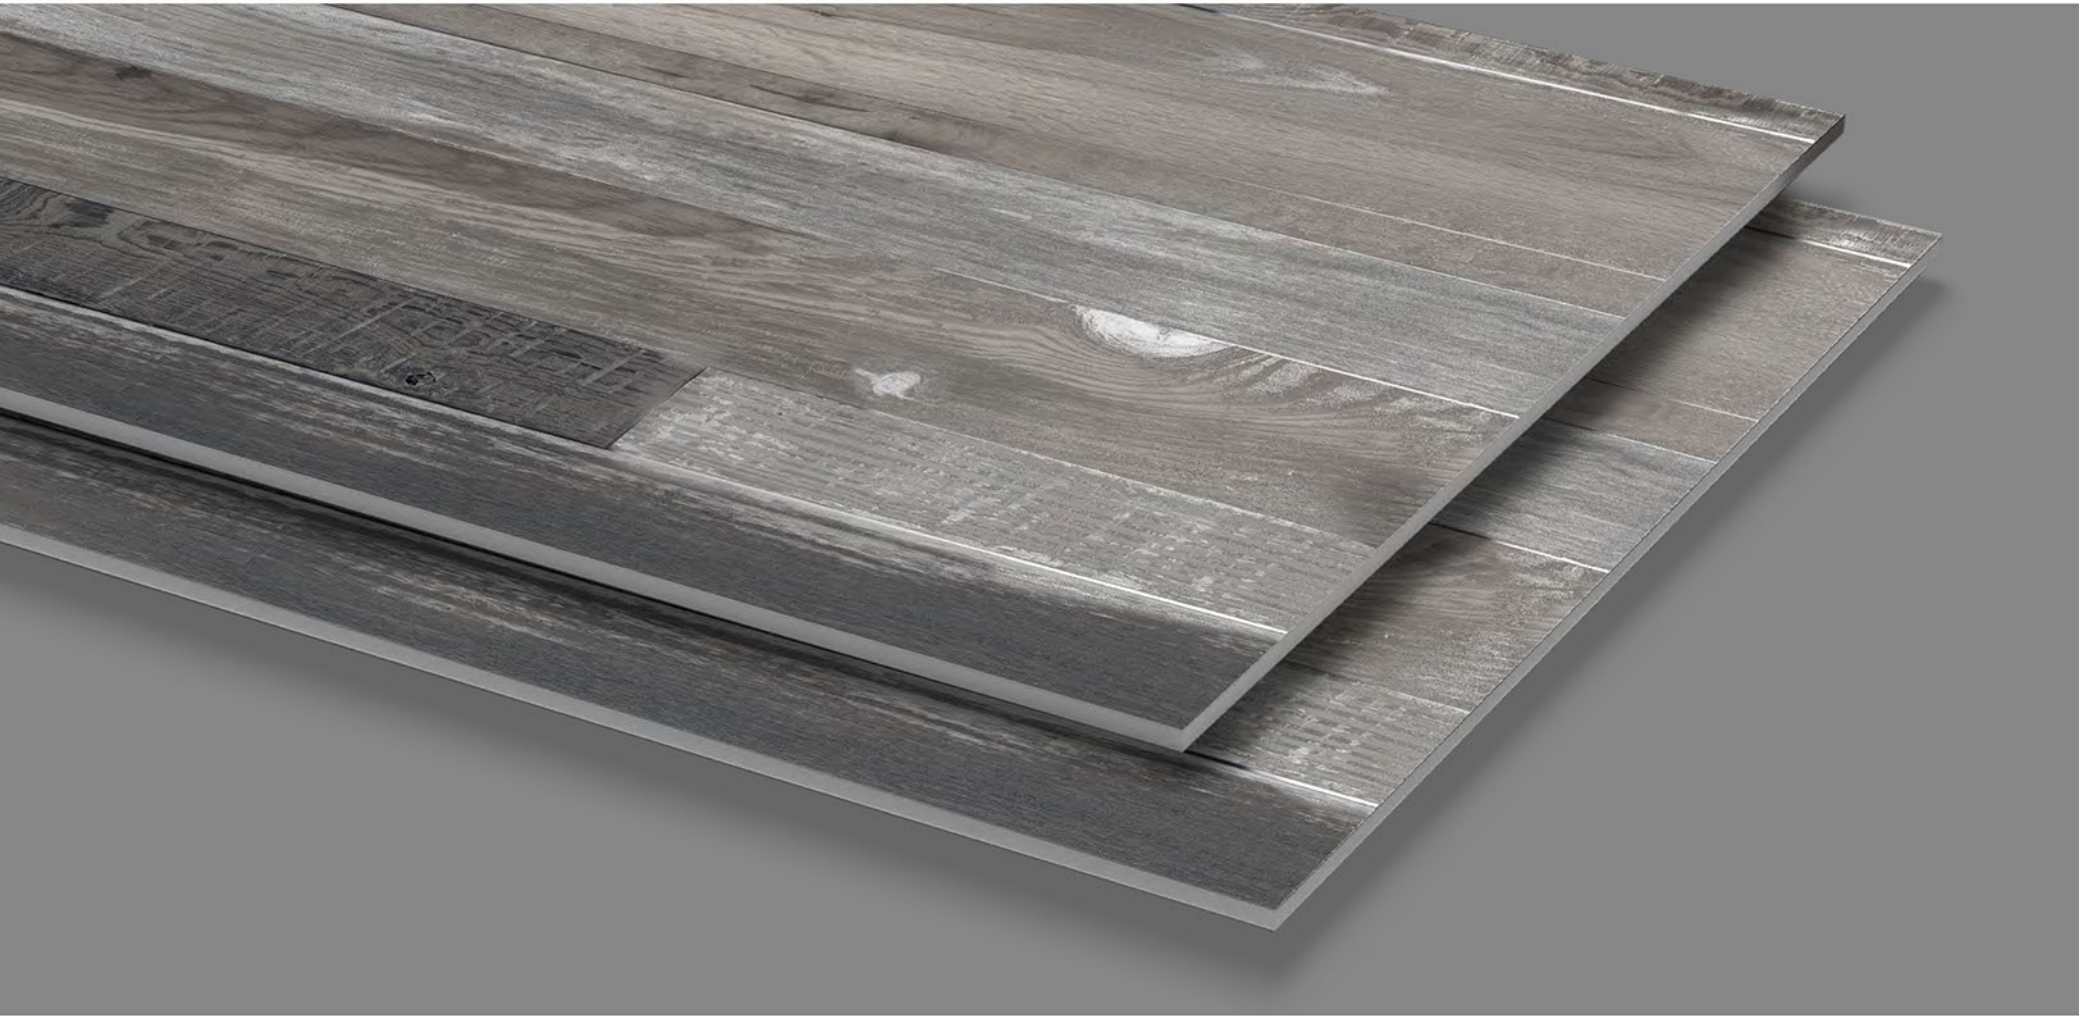

STRIP WOOD GREY

Finish:
Carving

Random:
5

Size:
**600x
1200mm**

2X
CARVING