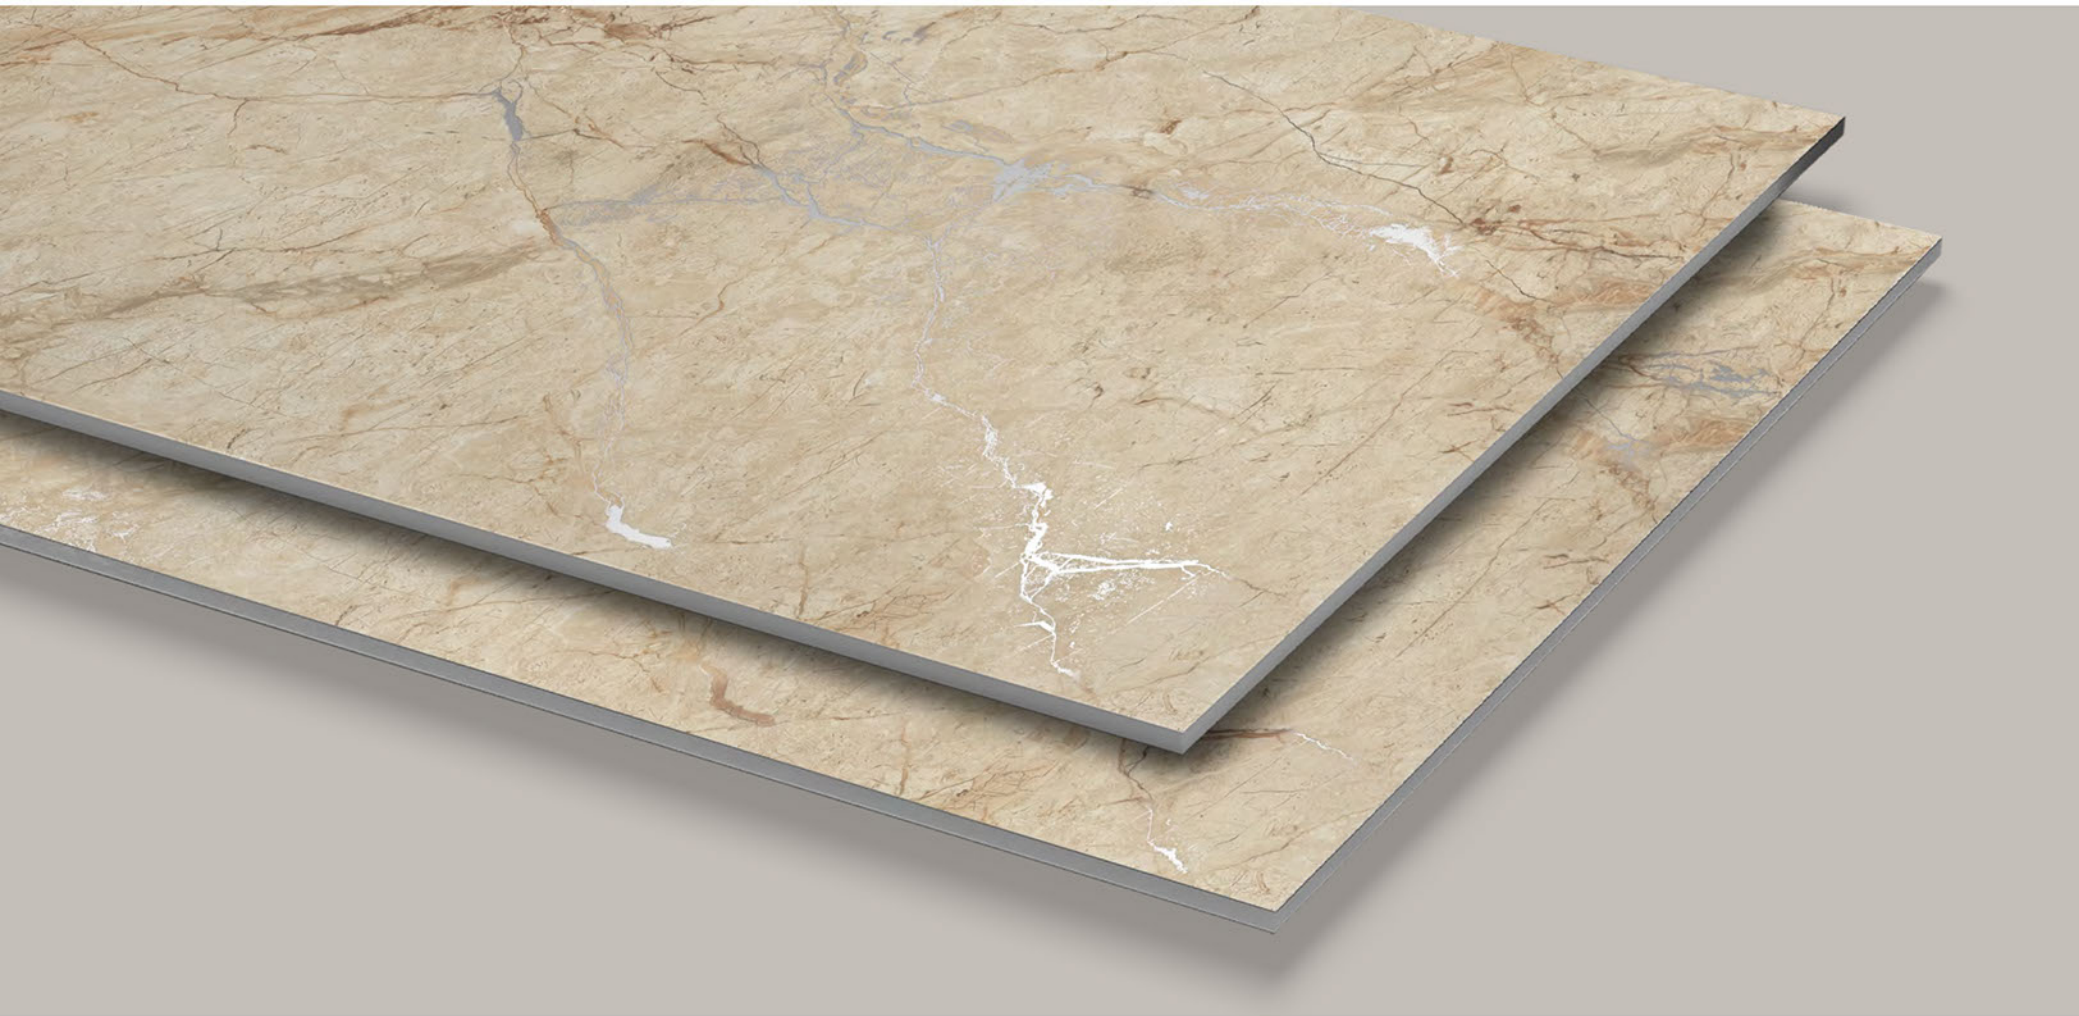

ALISA CREMA

Finish:
Carving

Random:
3

Size:
**600x
1200mm**

2X
CARVING