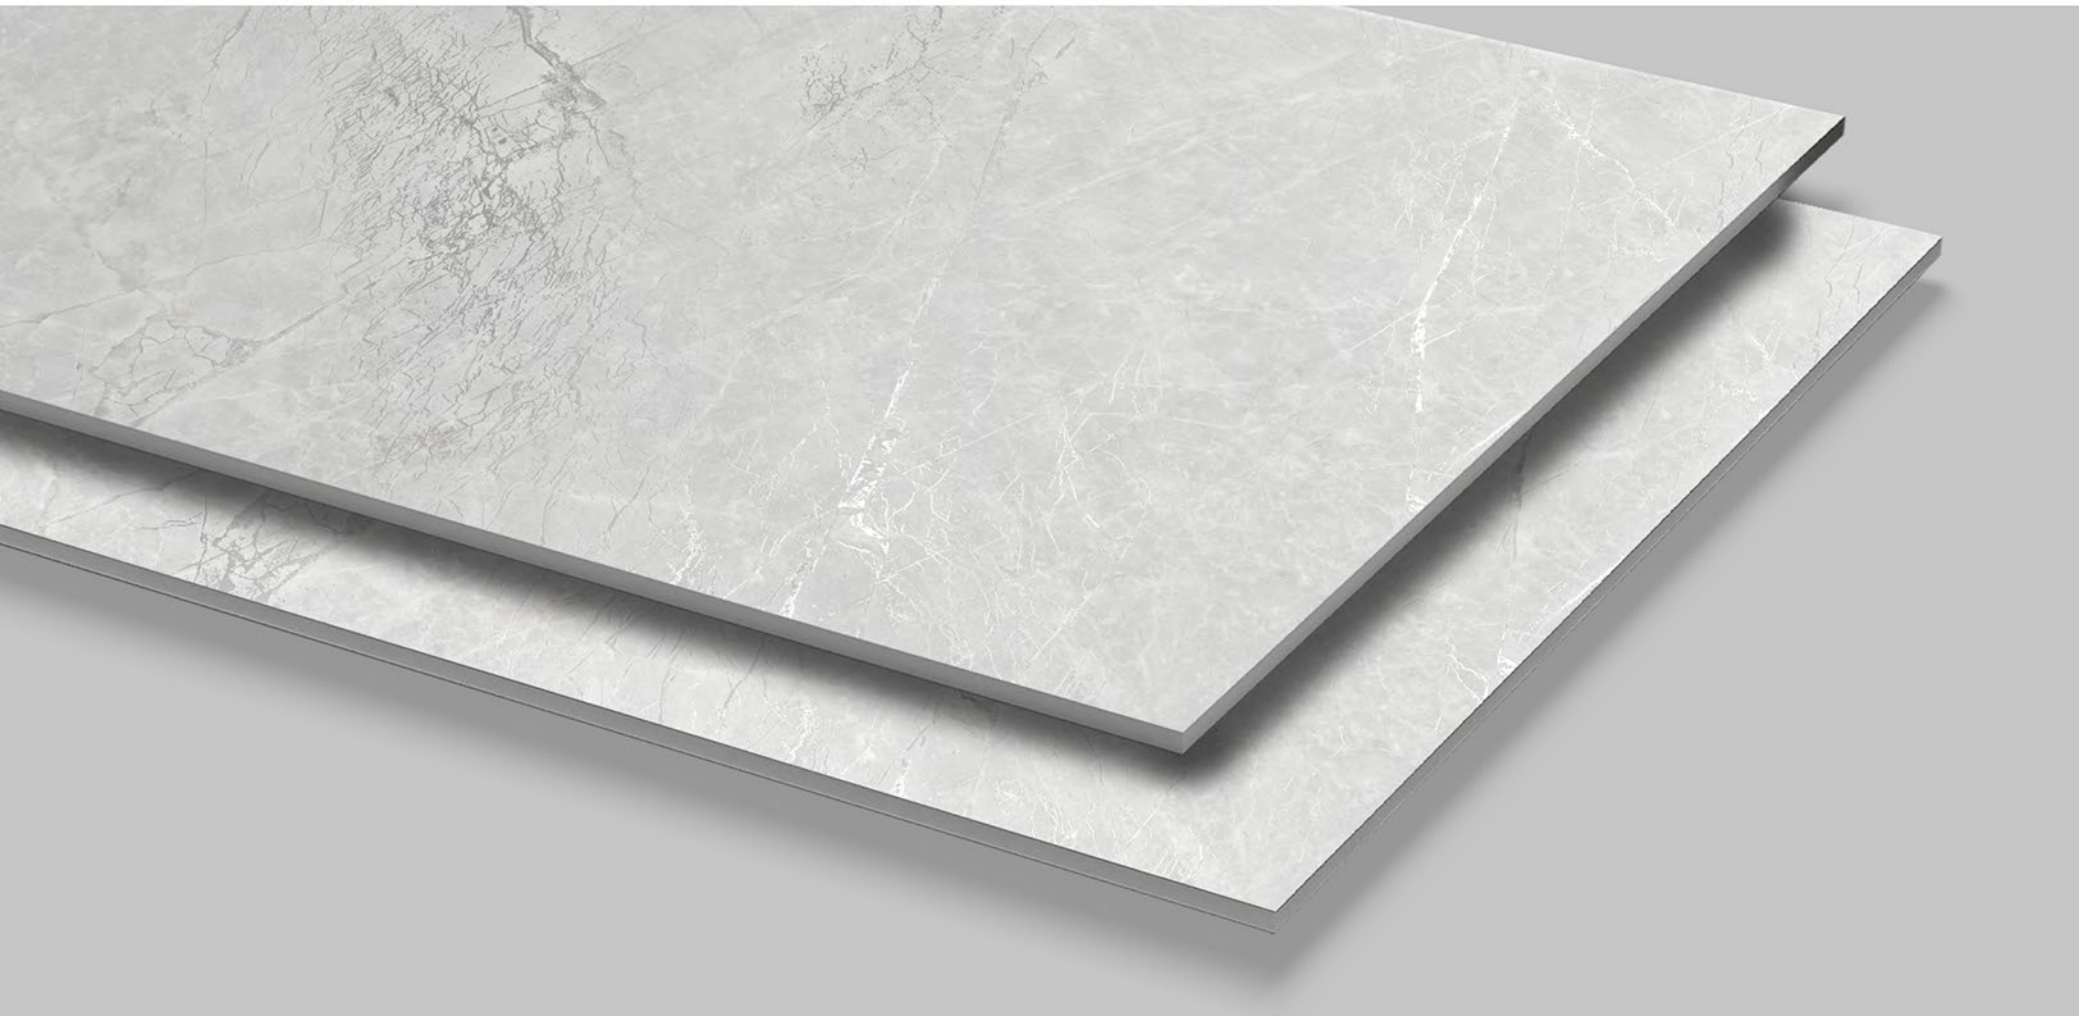

MARVEL BIANCO

Finish:
Carving

Random:
5

Size:
**600x
1200mm**

2X
CARVING