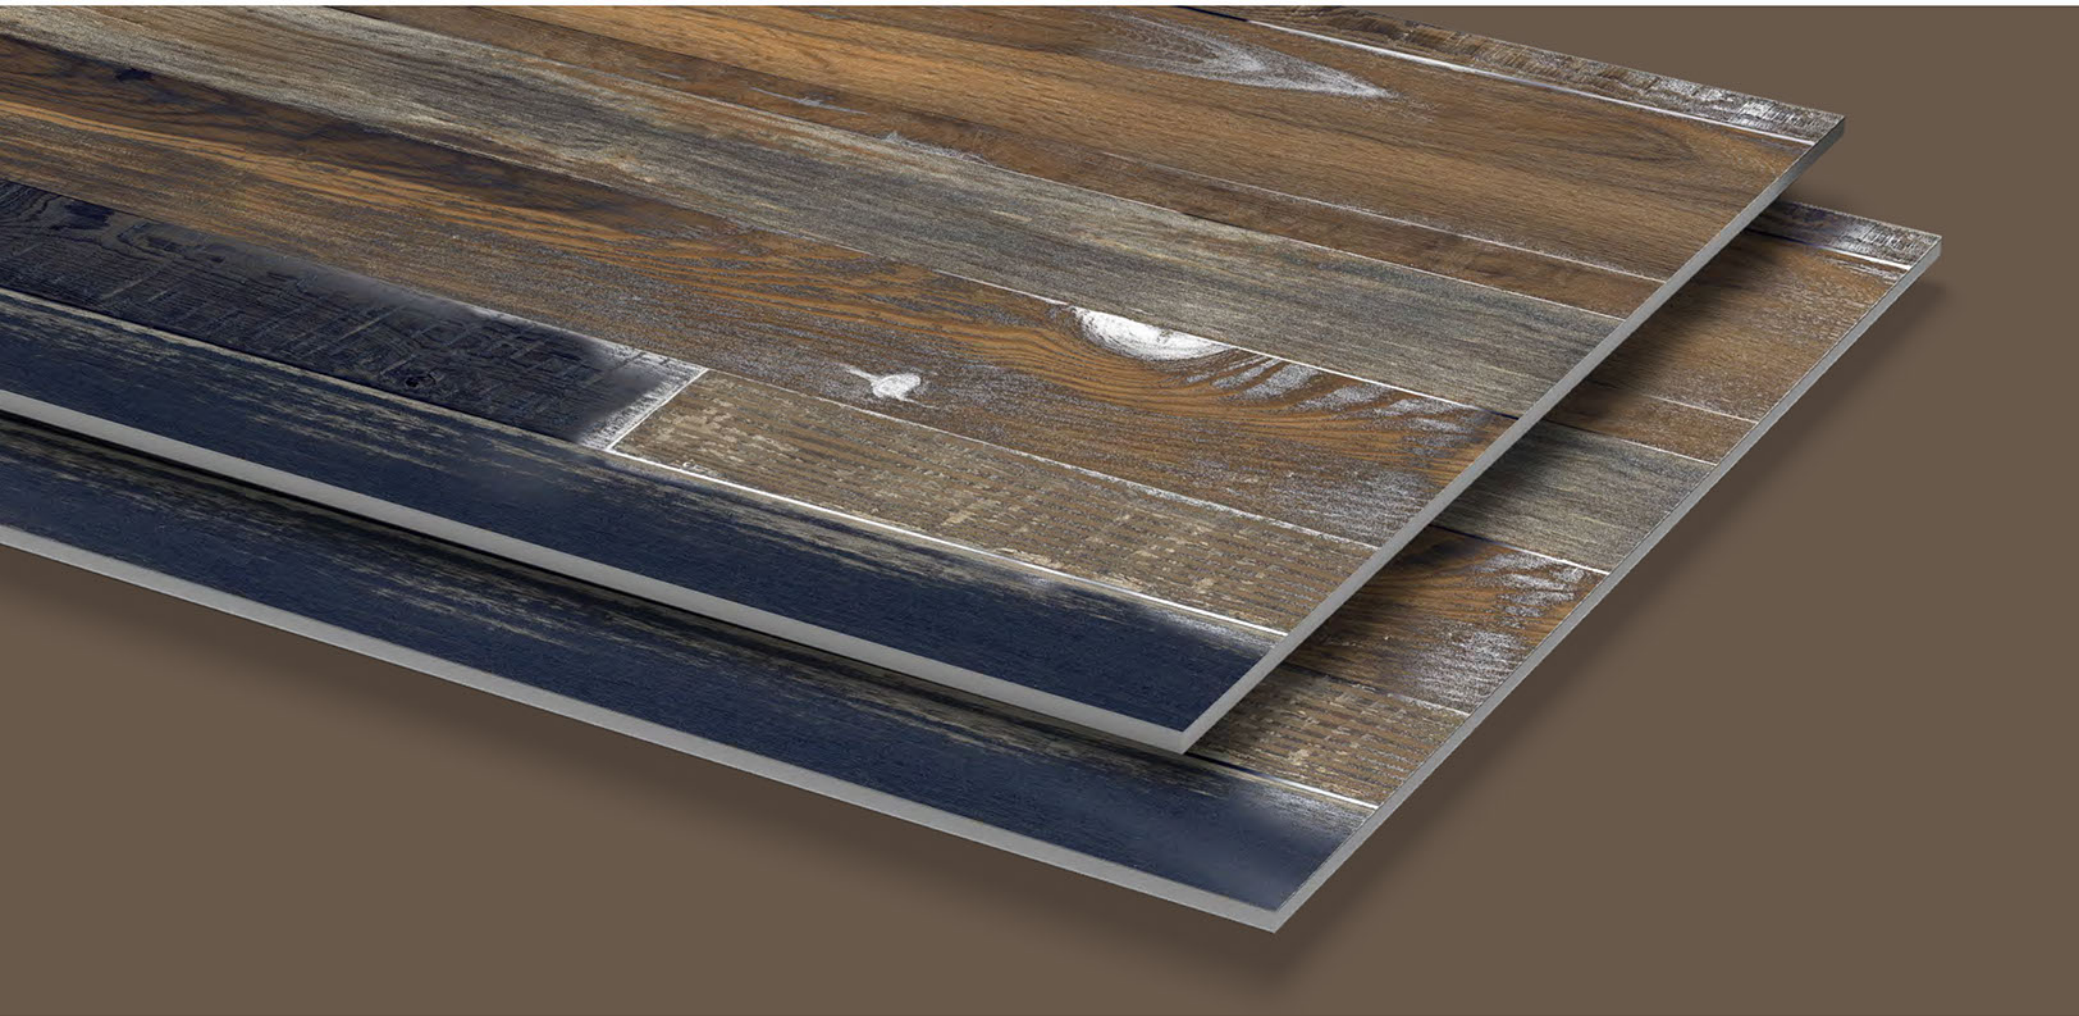

Size
60x120cm

Tiles
MARVEL TAUPE

/ Carving Collection

STRIP WOOD GREY

Finish:
Carving

Random:
5

Size:
**600x
1200mm**

2X
CARVING