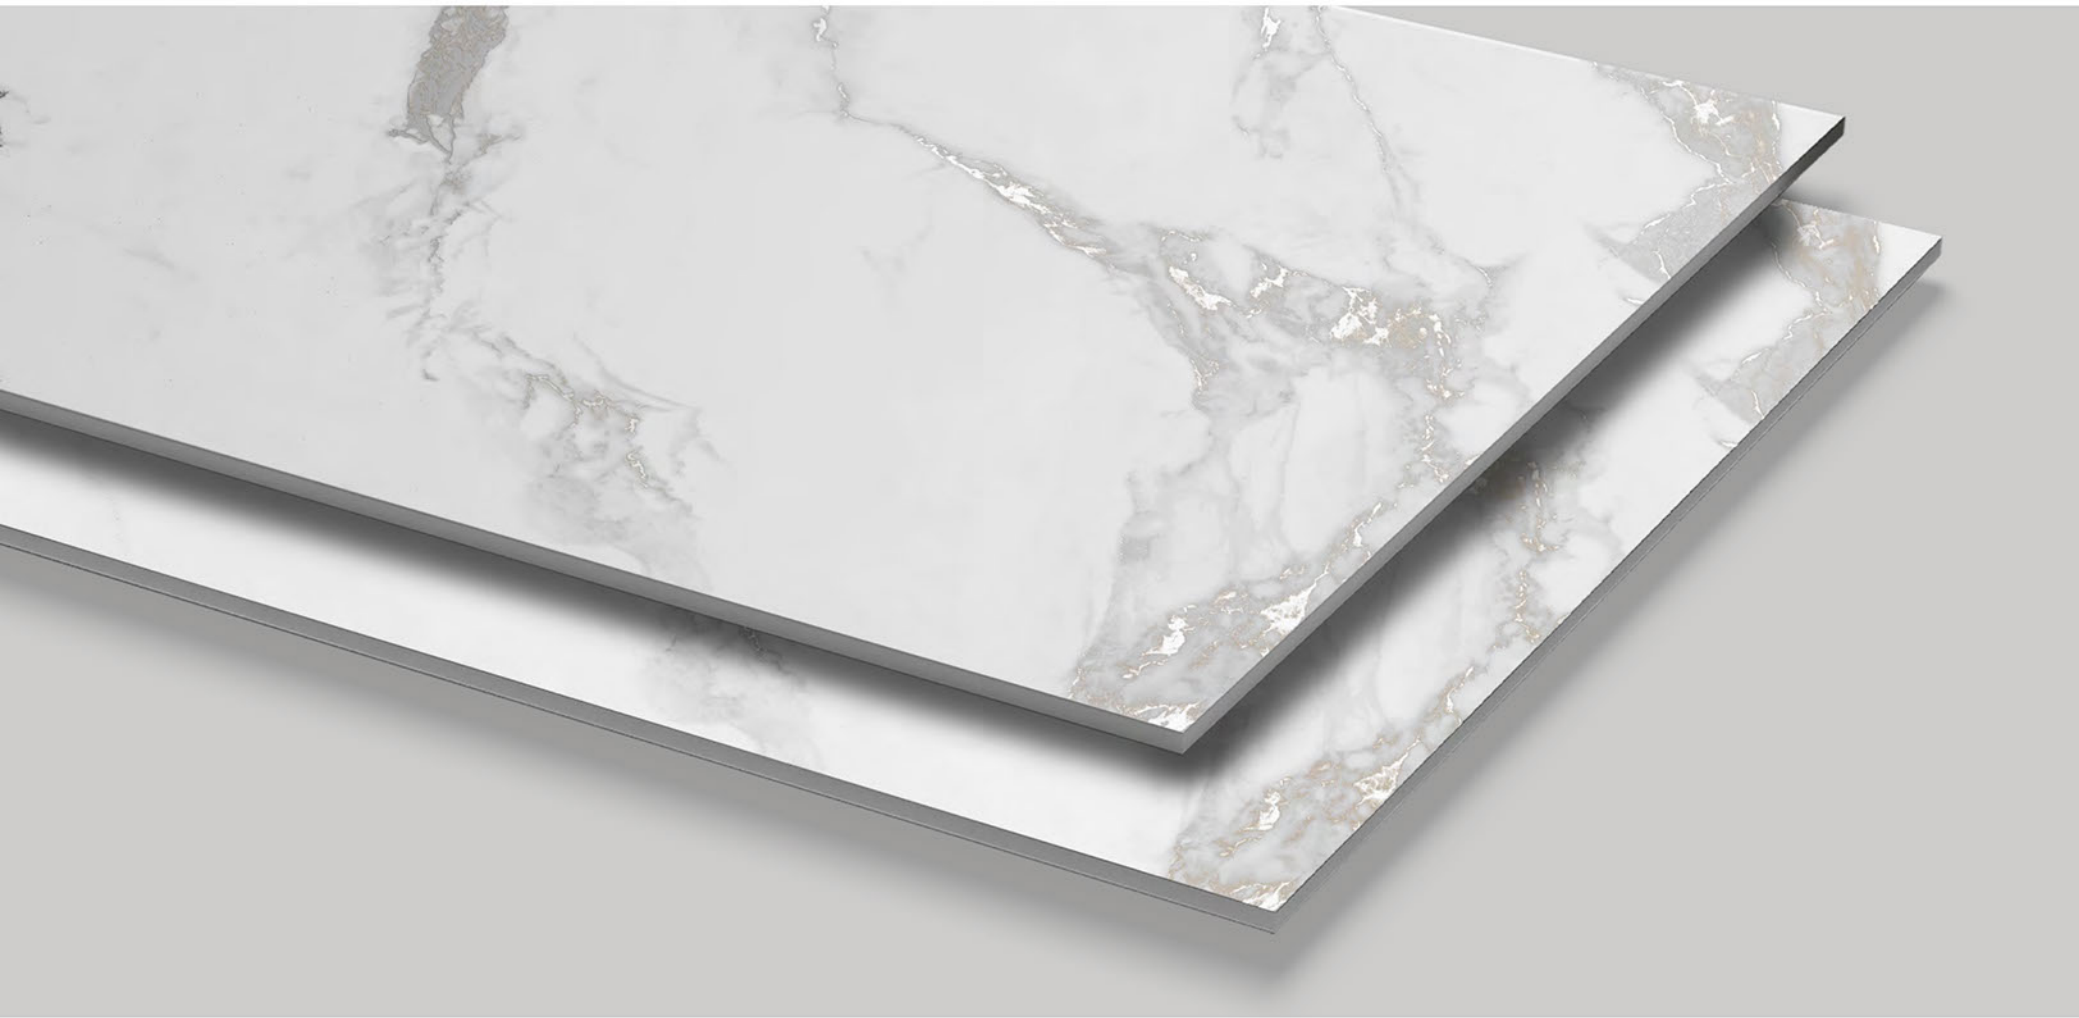

VENATO WHITE

Finish:
Carving

Random:
6

Size:
**600x
1200mm**

2X
CARVING