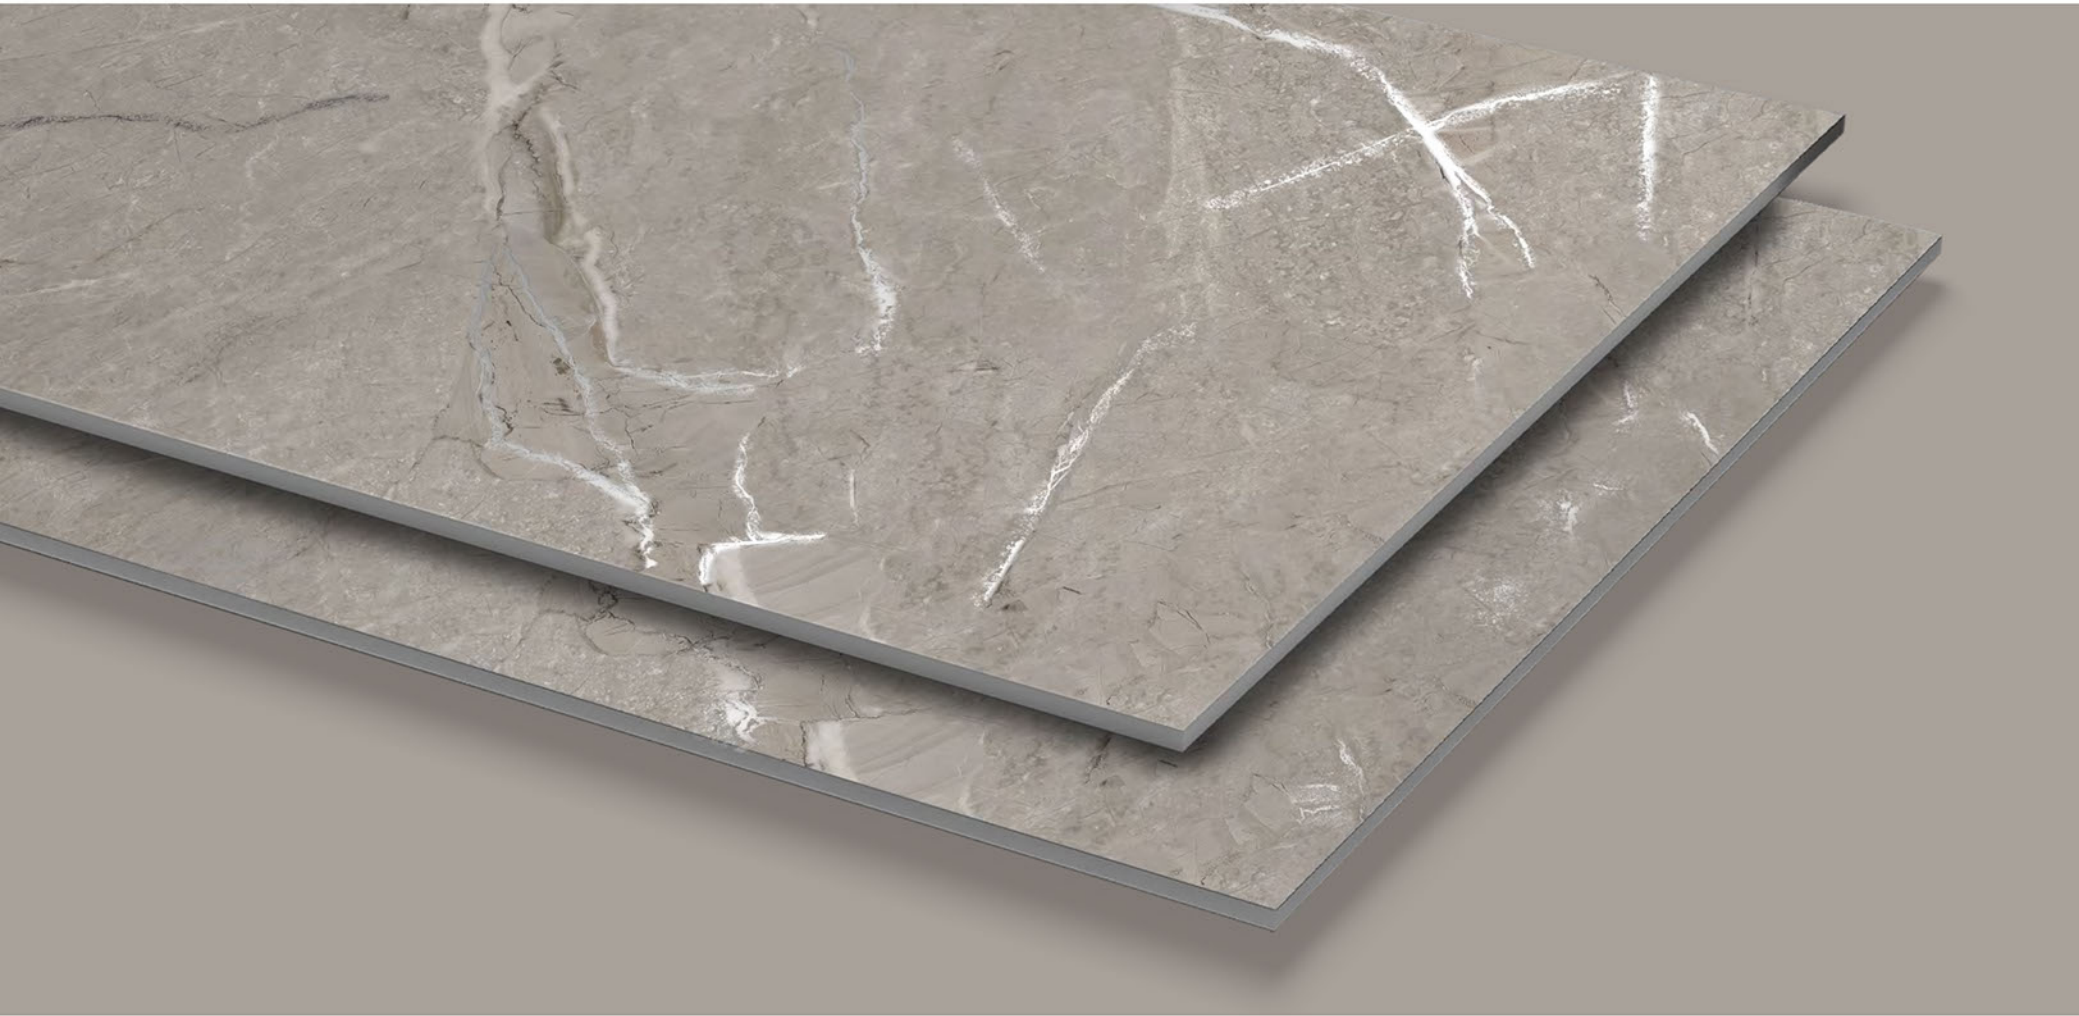

Finish:
Carving

Random:
5

Size:
**600x
1200mm**

2X
CARVING

**AZARO
NATURAL**

Finish:
Carving

Random:
5

Size:
**600x
1200mm**