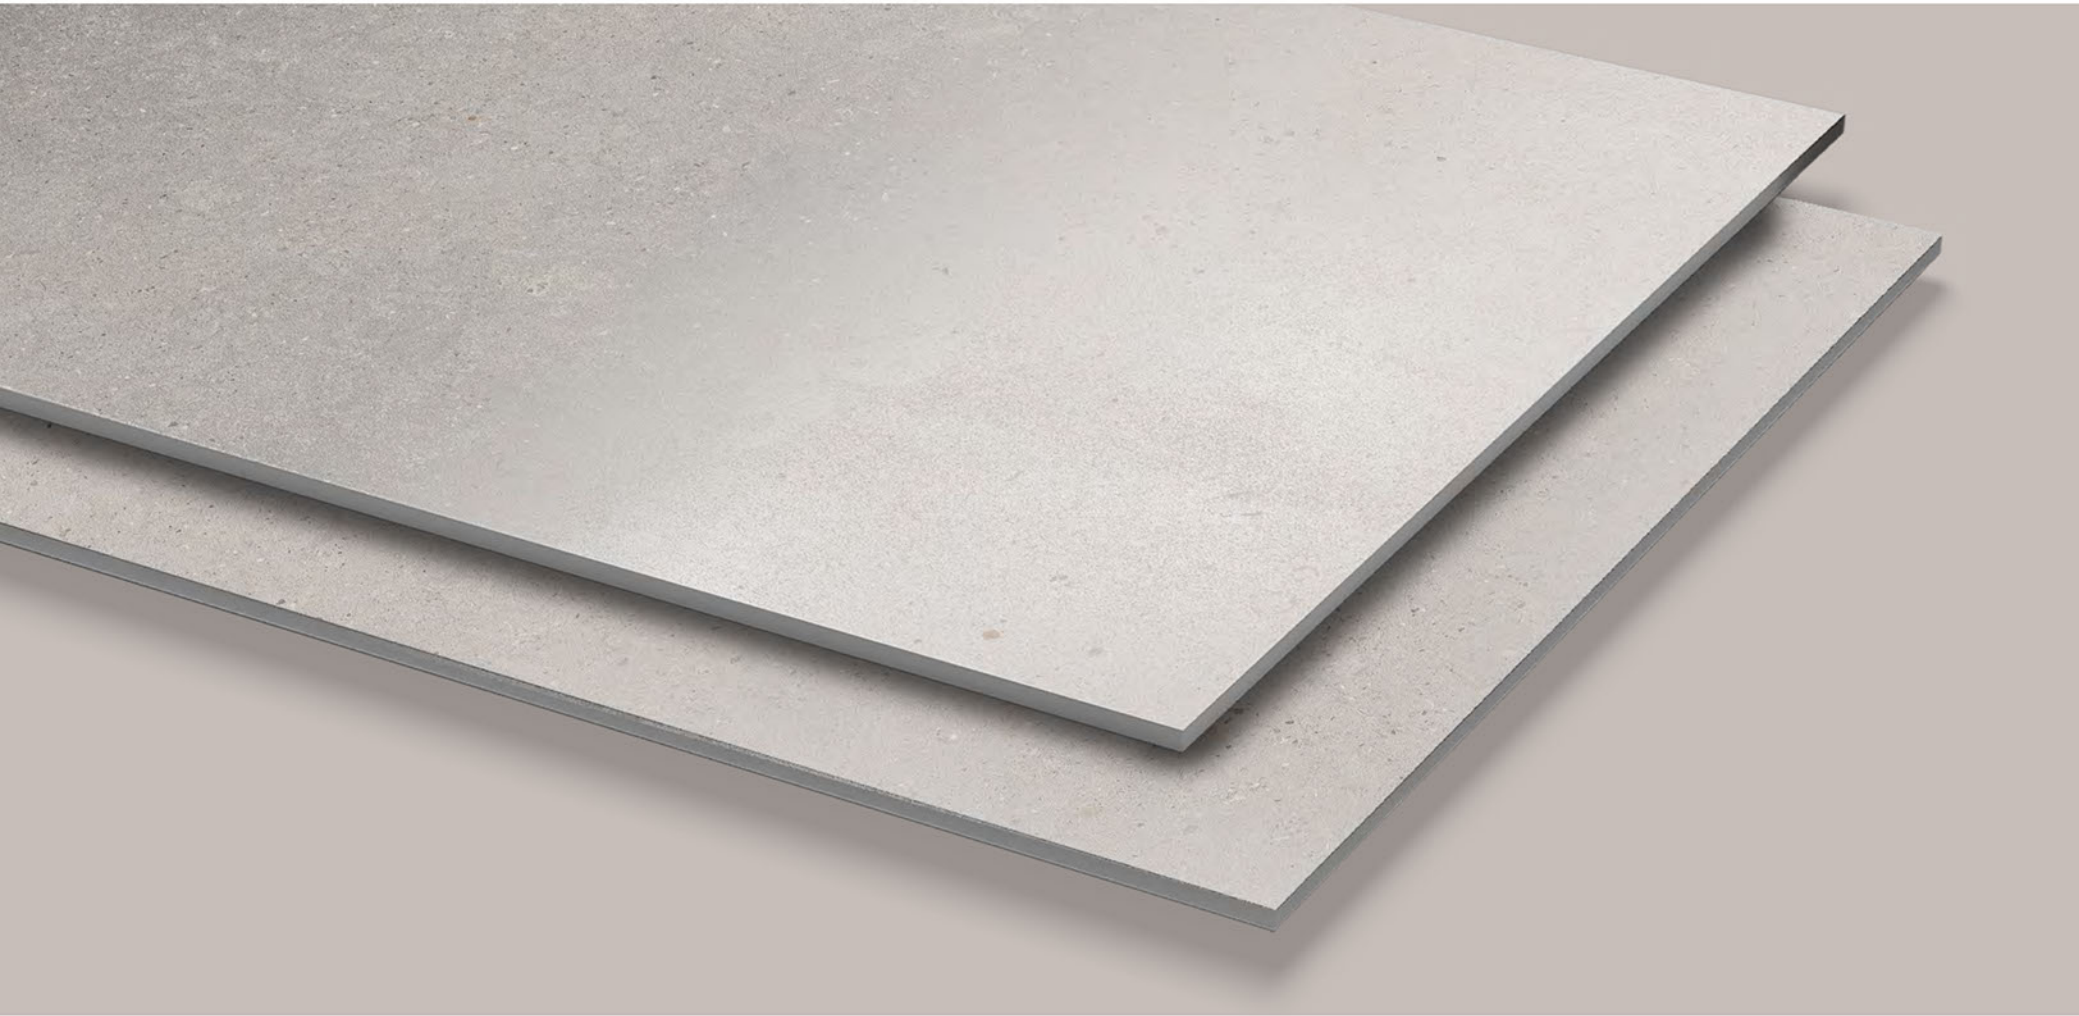

Size:
**600x
1200mm**

2X
CARVING

ASIA GRIGIO

Finish:
Carving

Random:
5

Size:
**600x
1200mm**

2X
CARVING

**ASIA
NATURAL**