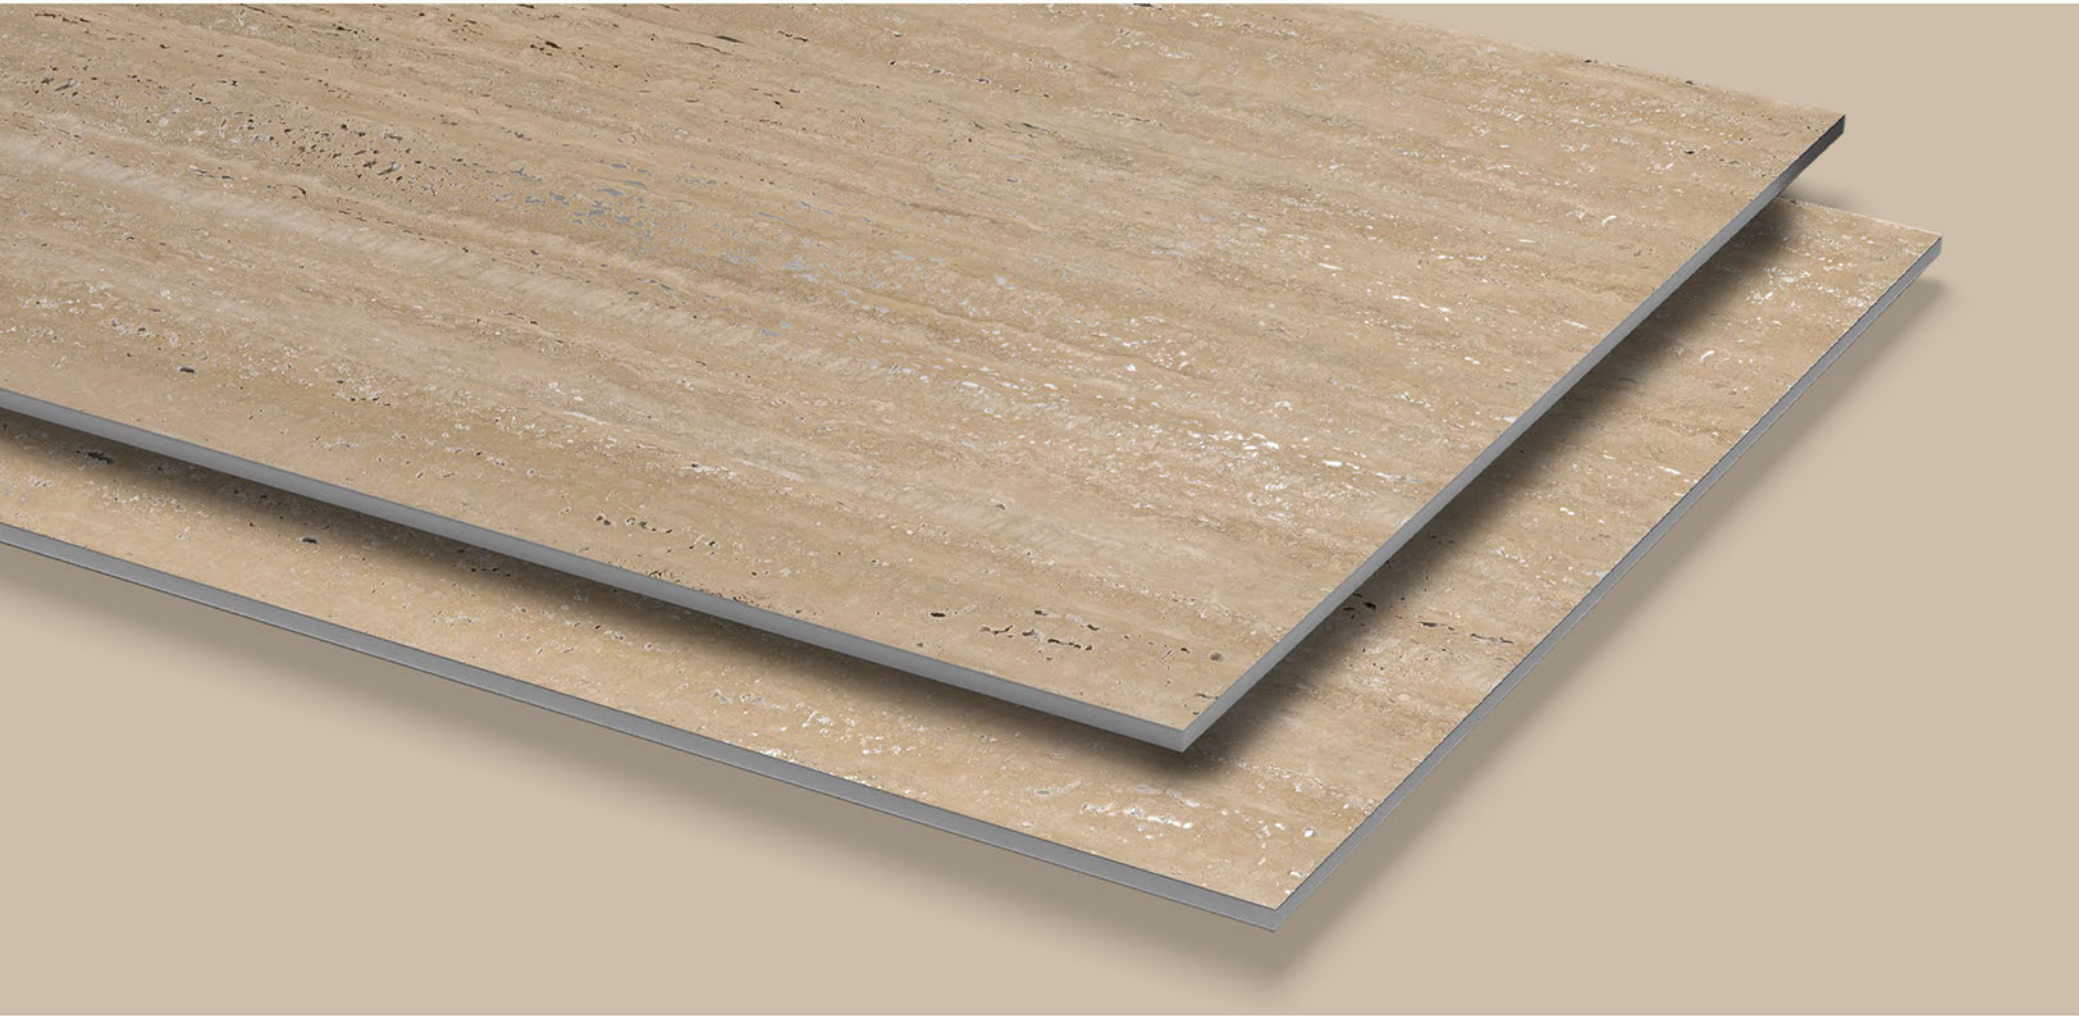

TRAVERTINE CAMEL

Finish:
Carving

Random:
5

Size:
**600x
1200mm**

2X
CARVING