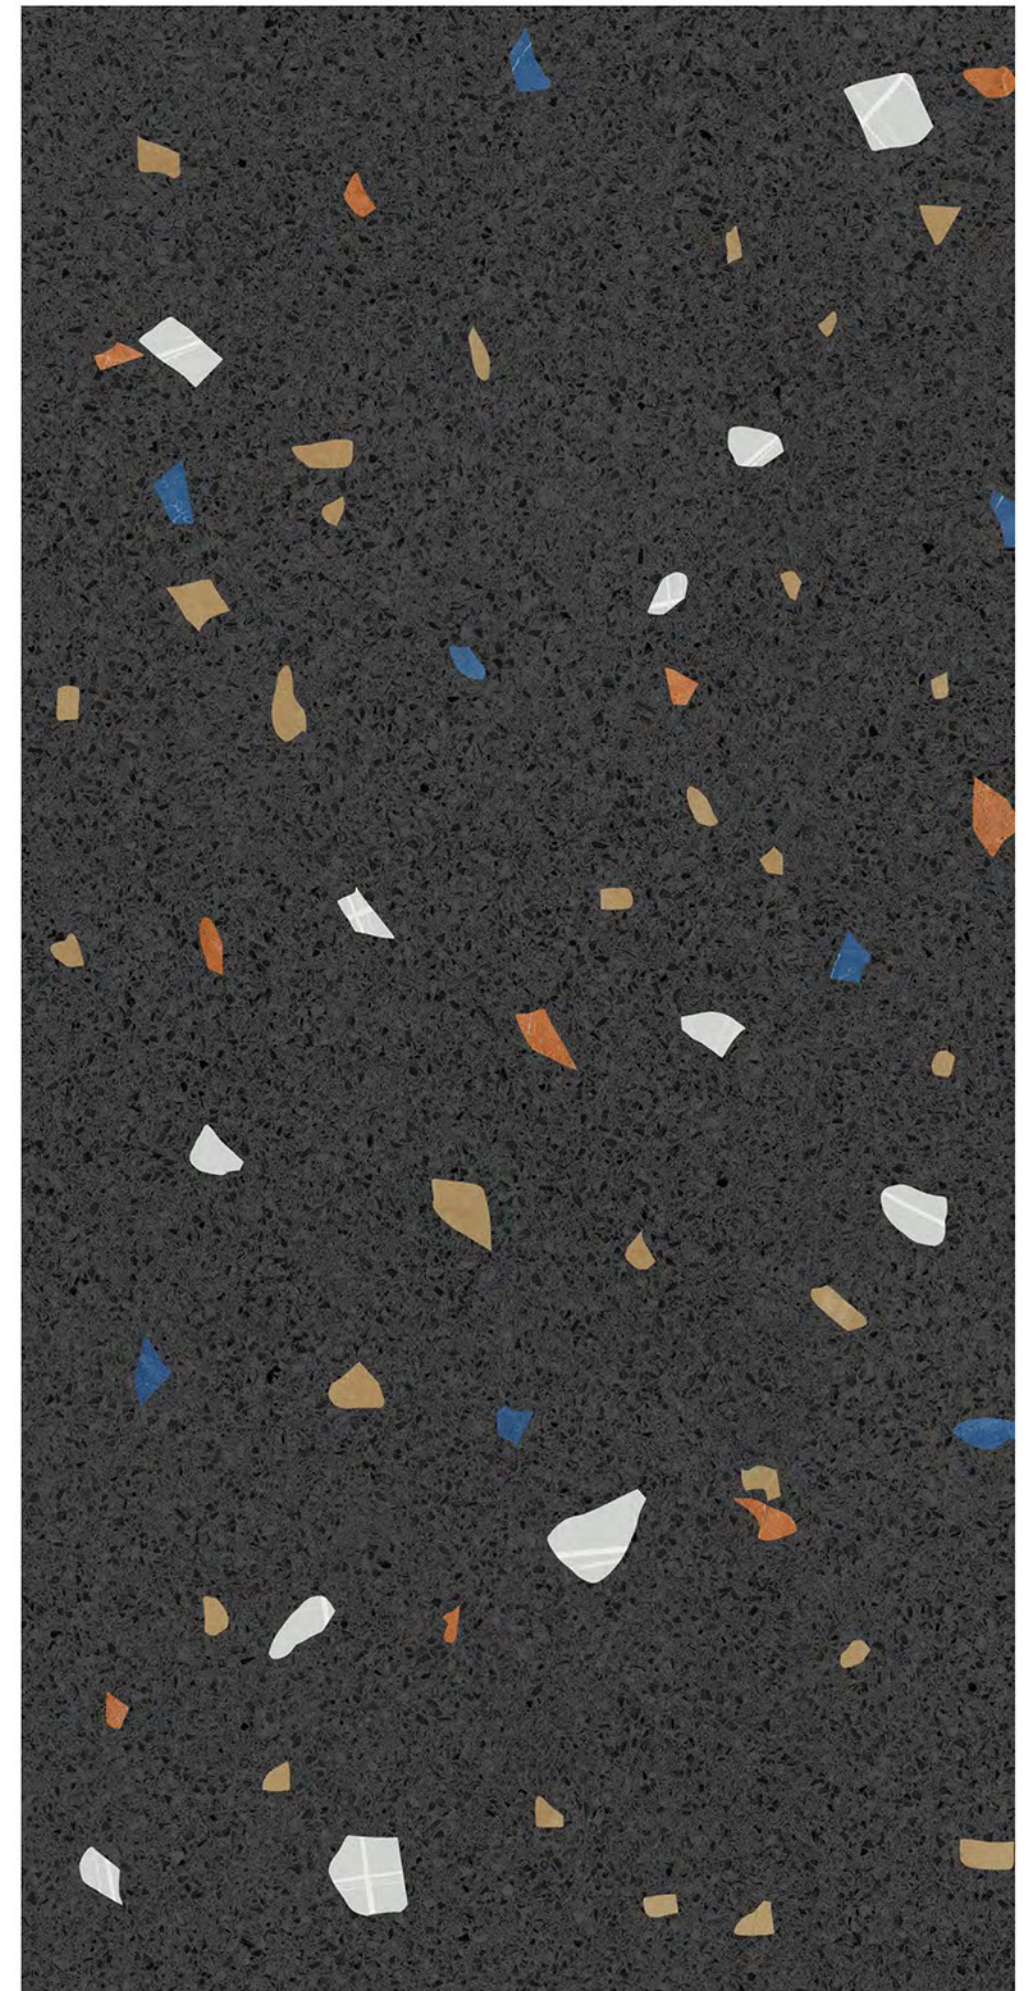

CEPPO BLACK

Finish:
Carving

Random:
2

Size:
**600x
1200mm**

2X
CARVING