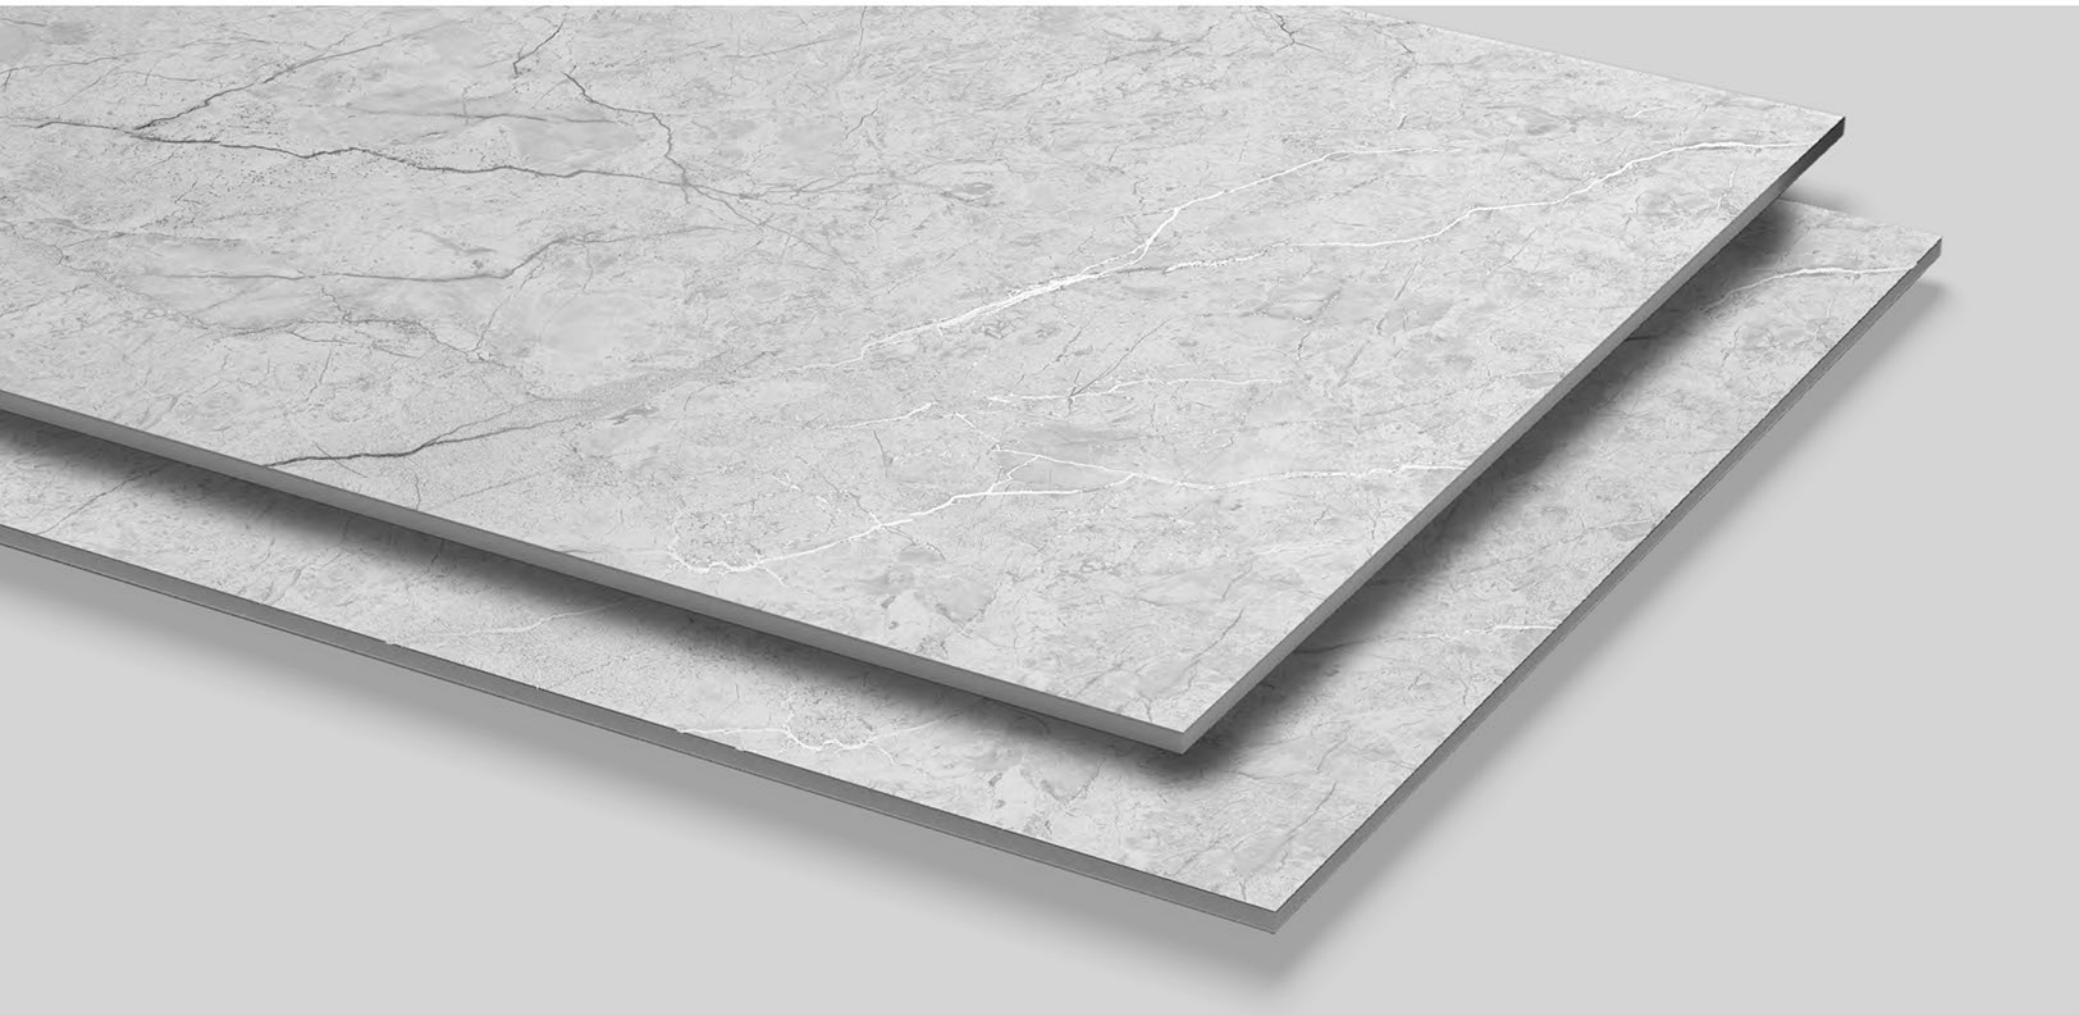

COSTE BIANCO

Finish:
Carving

Random:
5

Size:
**600x
1200mm**

2X
CARVING