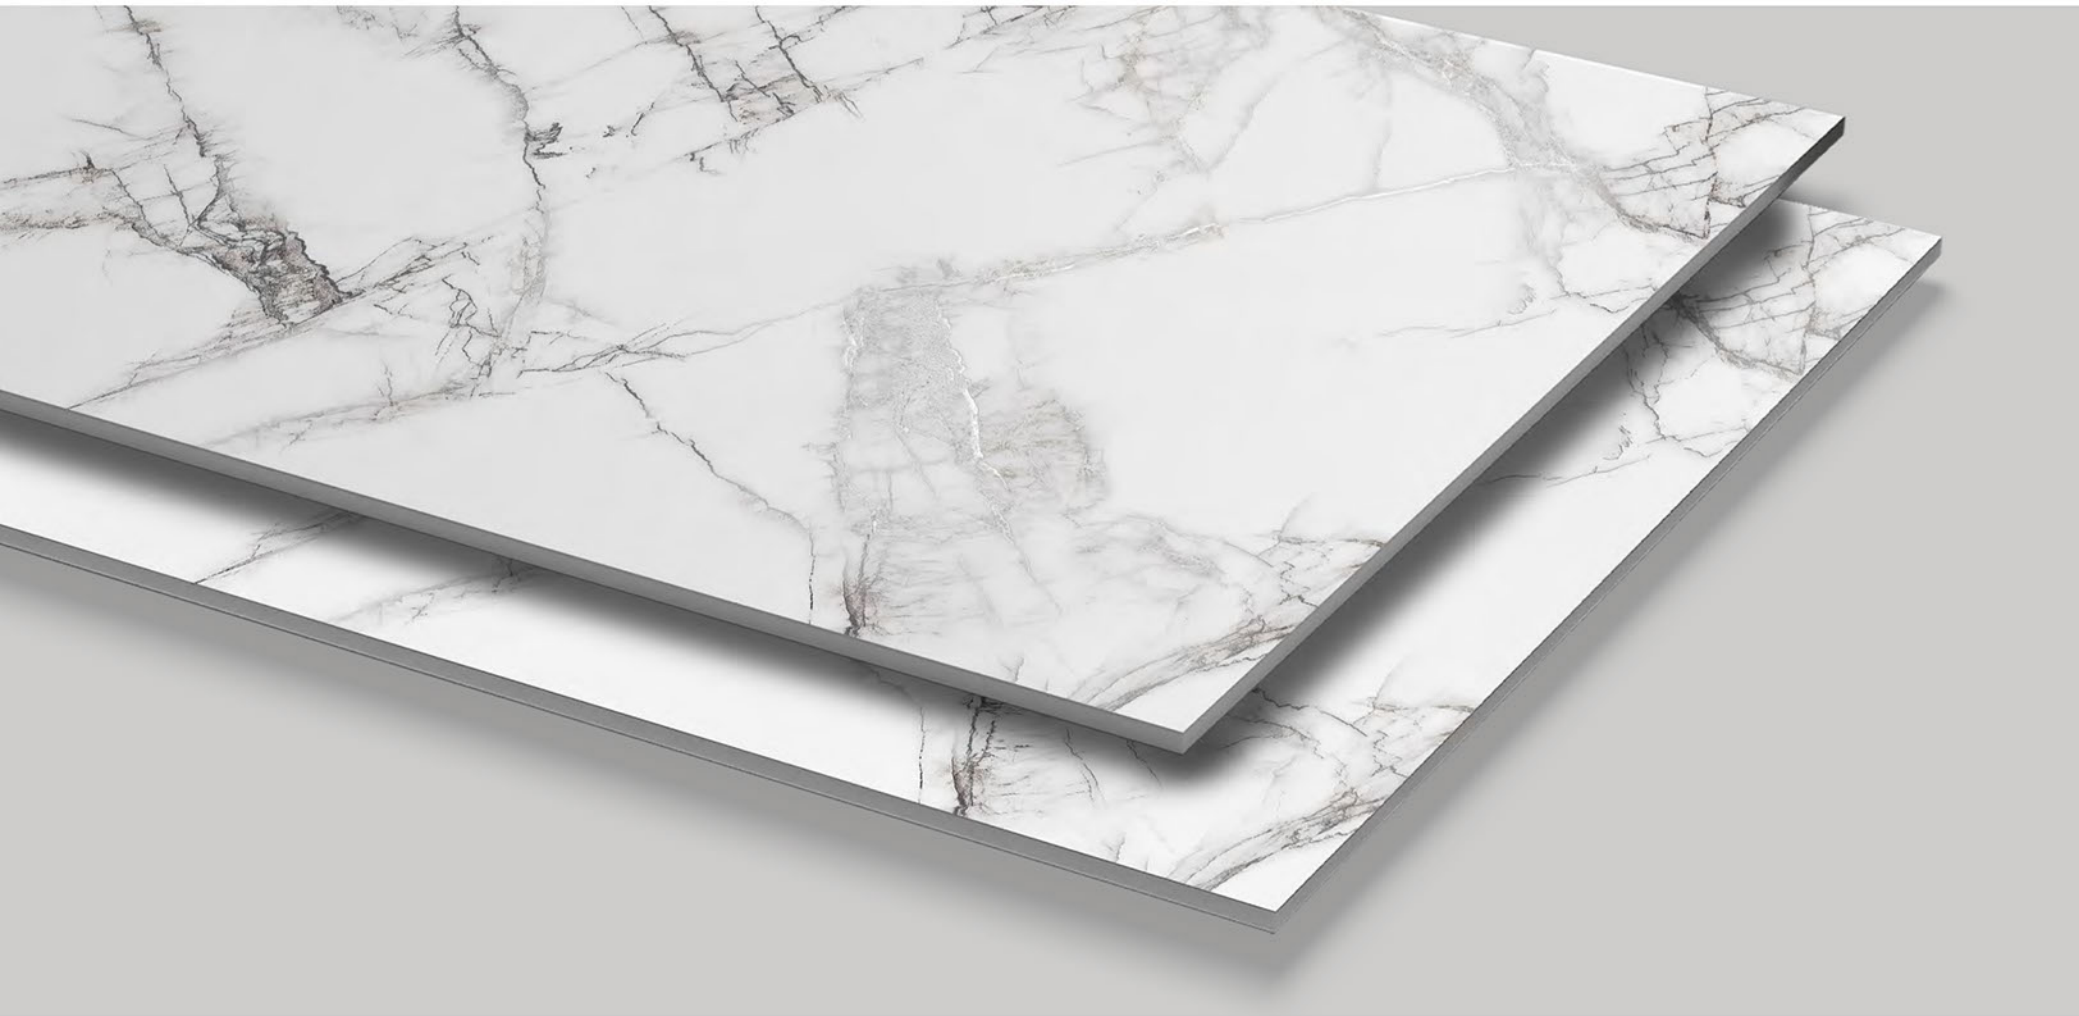

**CRACEL
WHITE**

Finish:
Carving

Random:
5

Size:
**600x
1200mm**

2X
CARVING