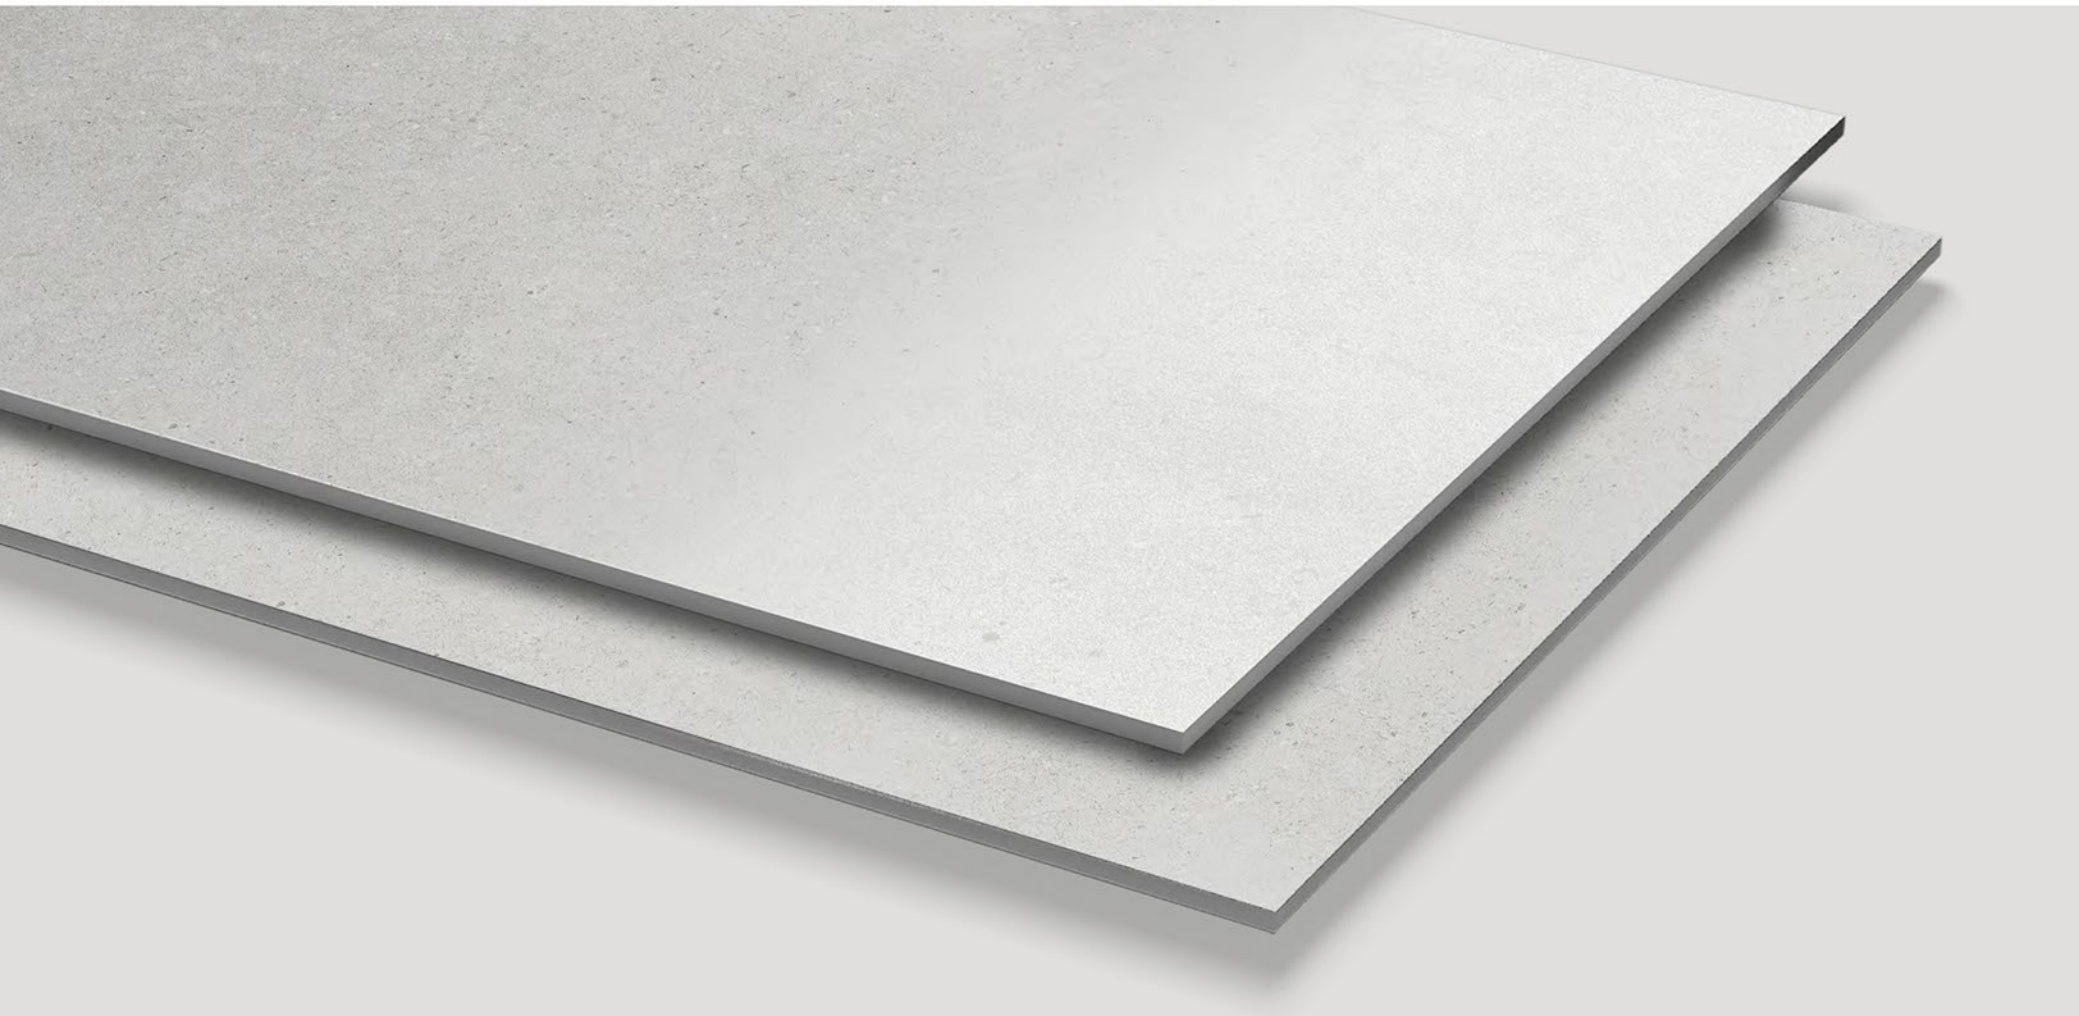

**ASIA
BIANCO**

Finish:
Carving

Random:
5

Size:
**600x
1200mm**

2X
CARVING