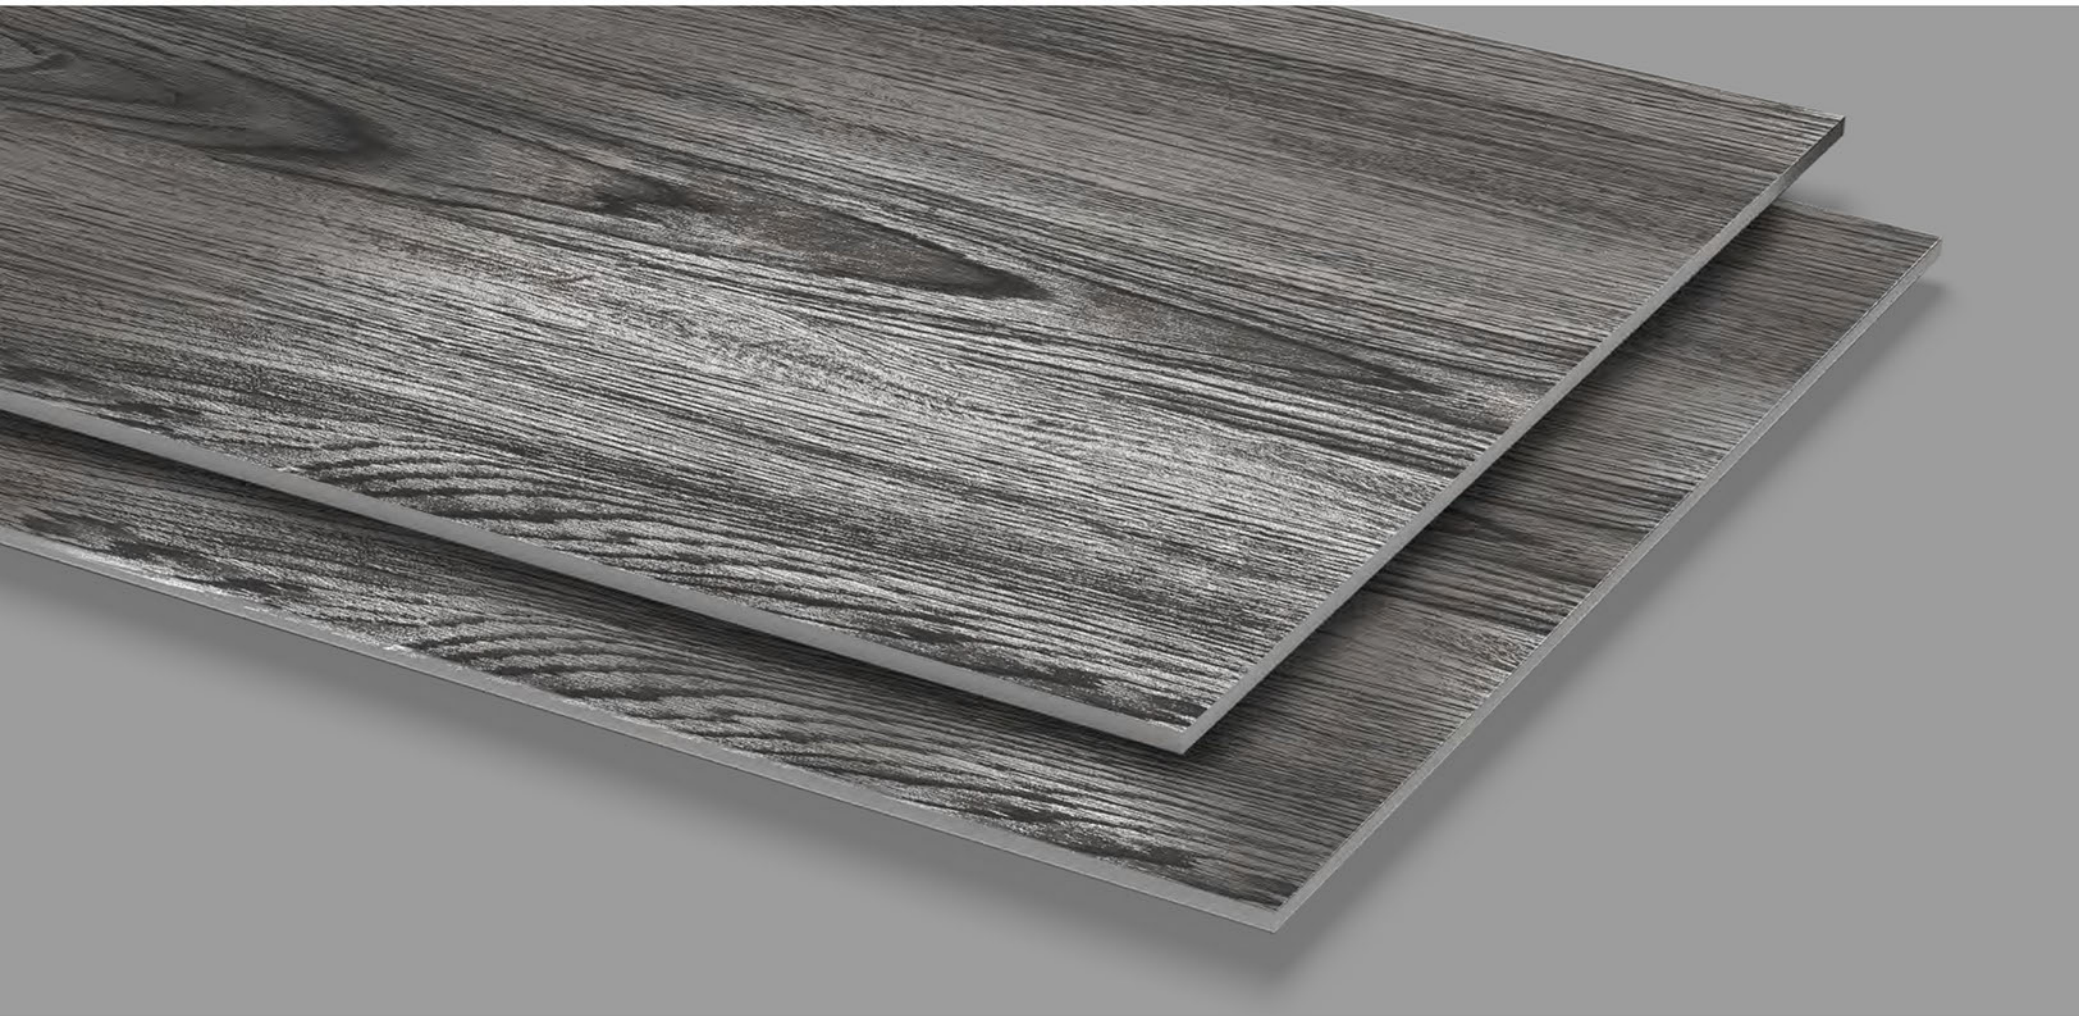

AMERICAN WOOD SILVER

Finish:
Carving

Random:
5

Size:
**600x
1200mm**

2X
CARVING

AMERICAN WOOD NERO

Finish:
Carving

Random:
5