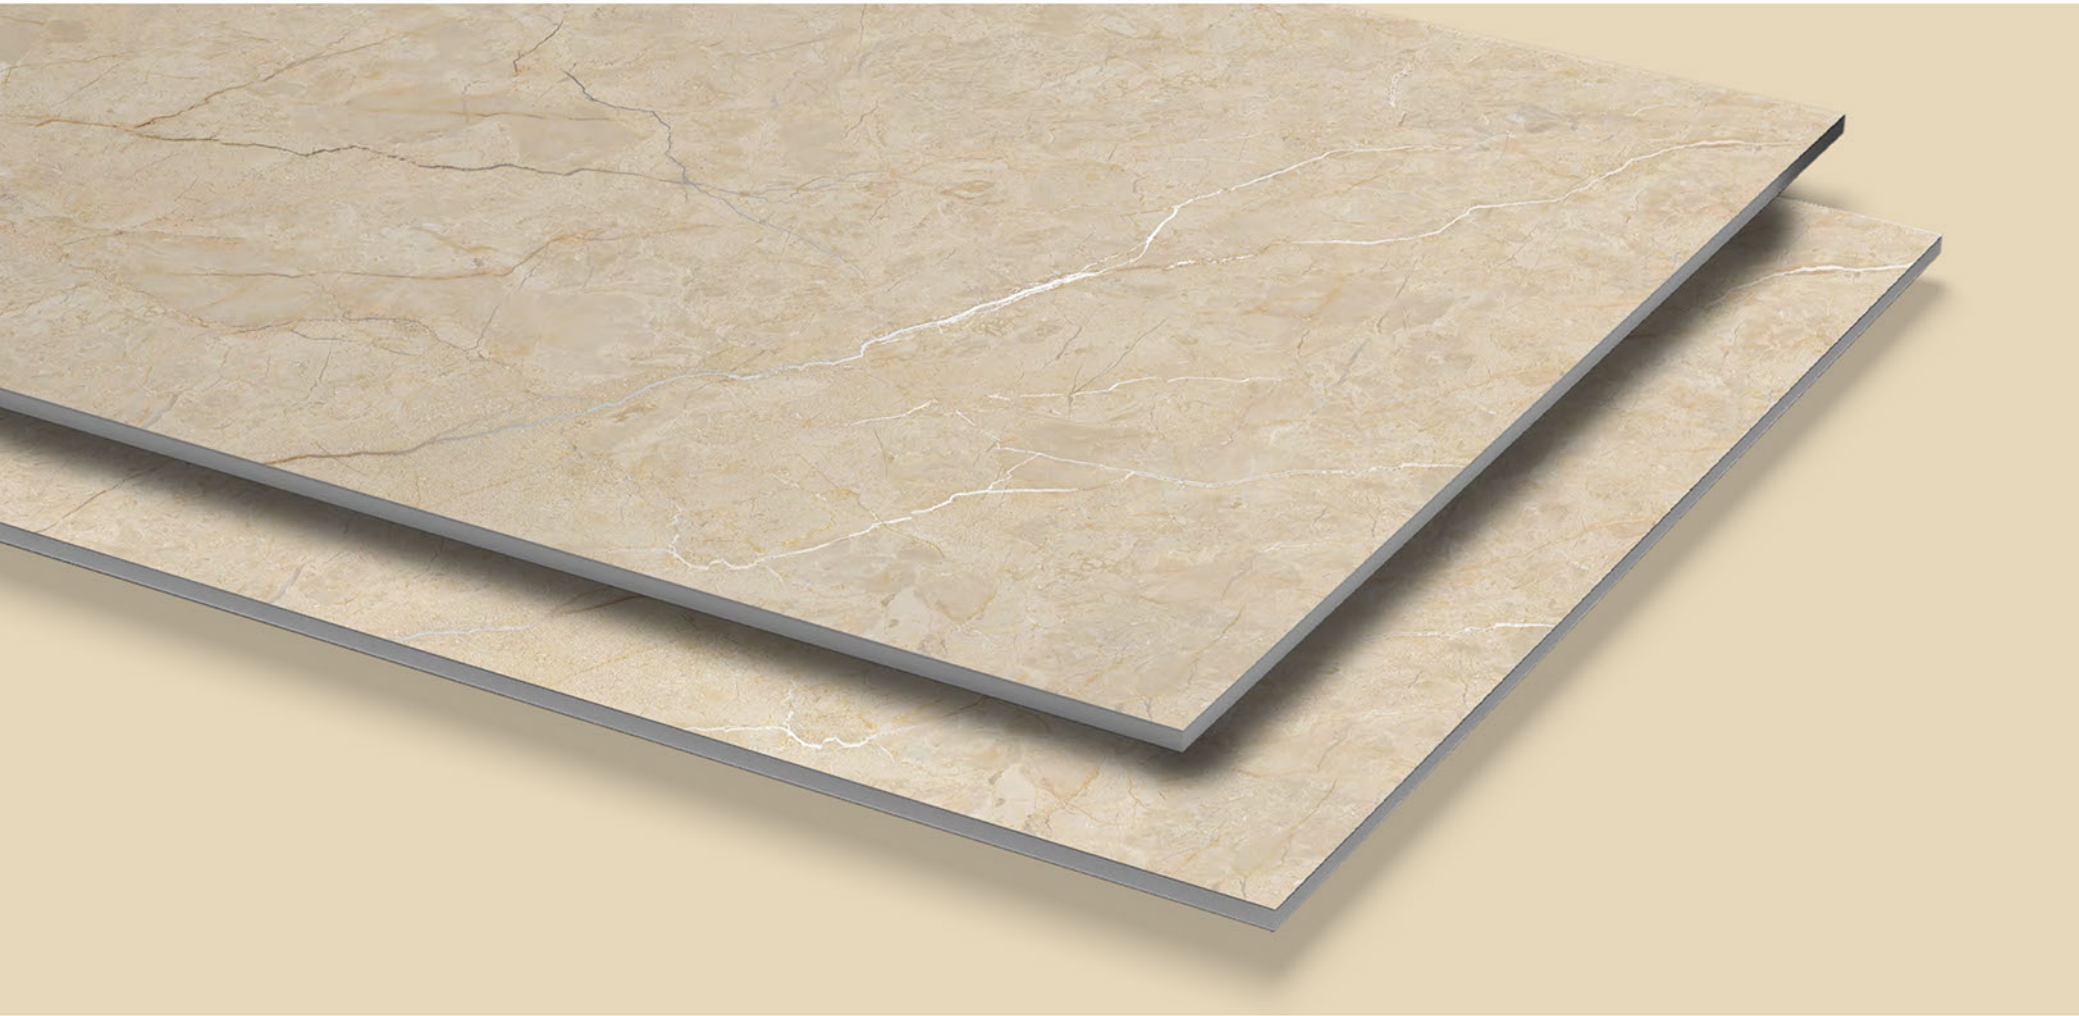

Size
60x120cm

Tiles
COSMOS NERO

/ Carving Collection

COSTE BIANCO

Finish:
Carving

Random:
5

Size:
**600x
1200mm**

2X
CARVING