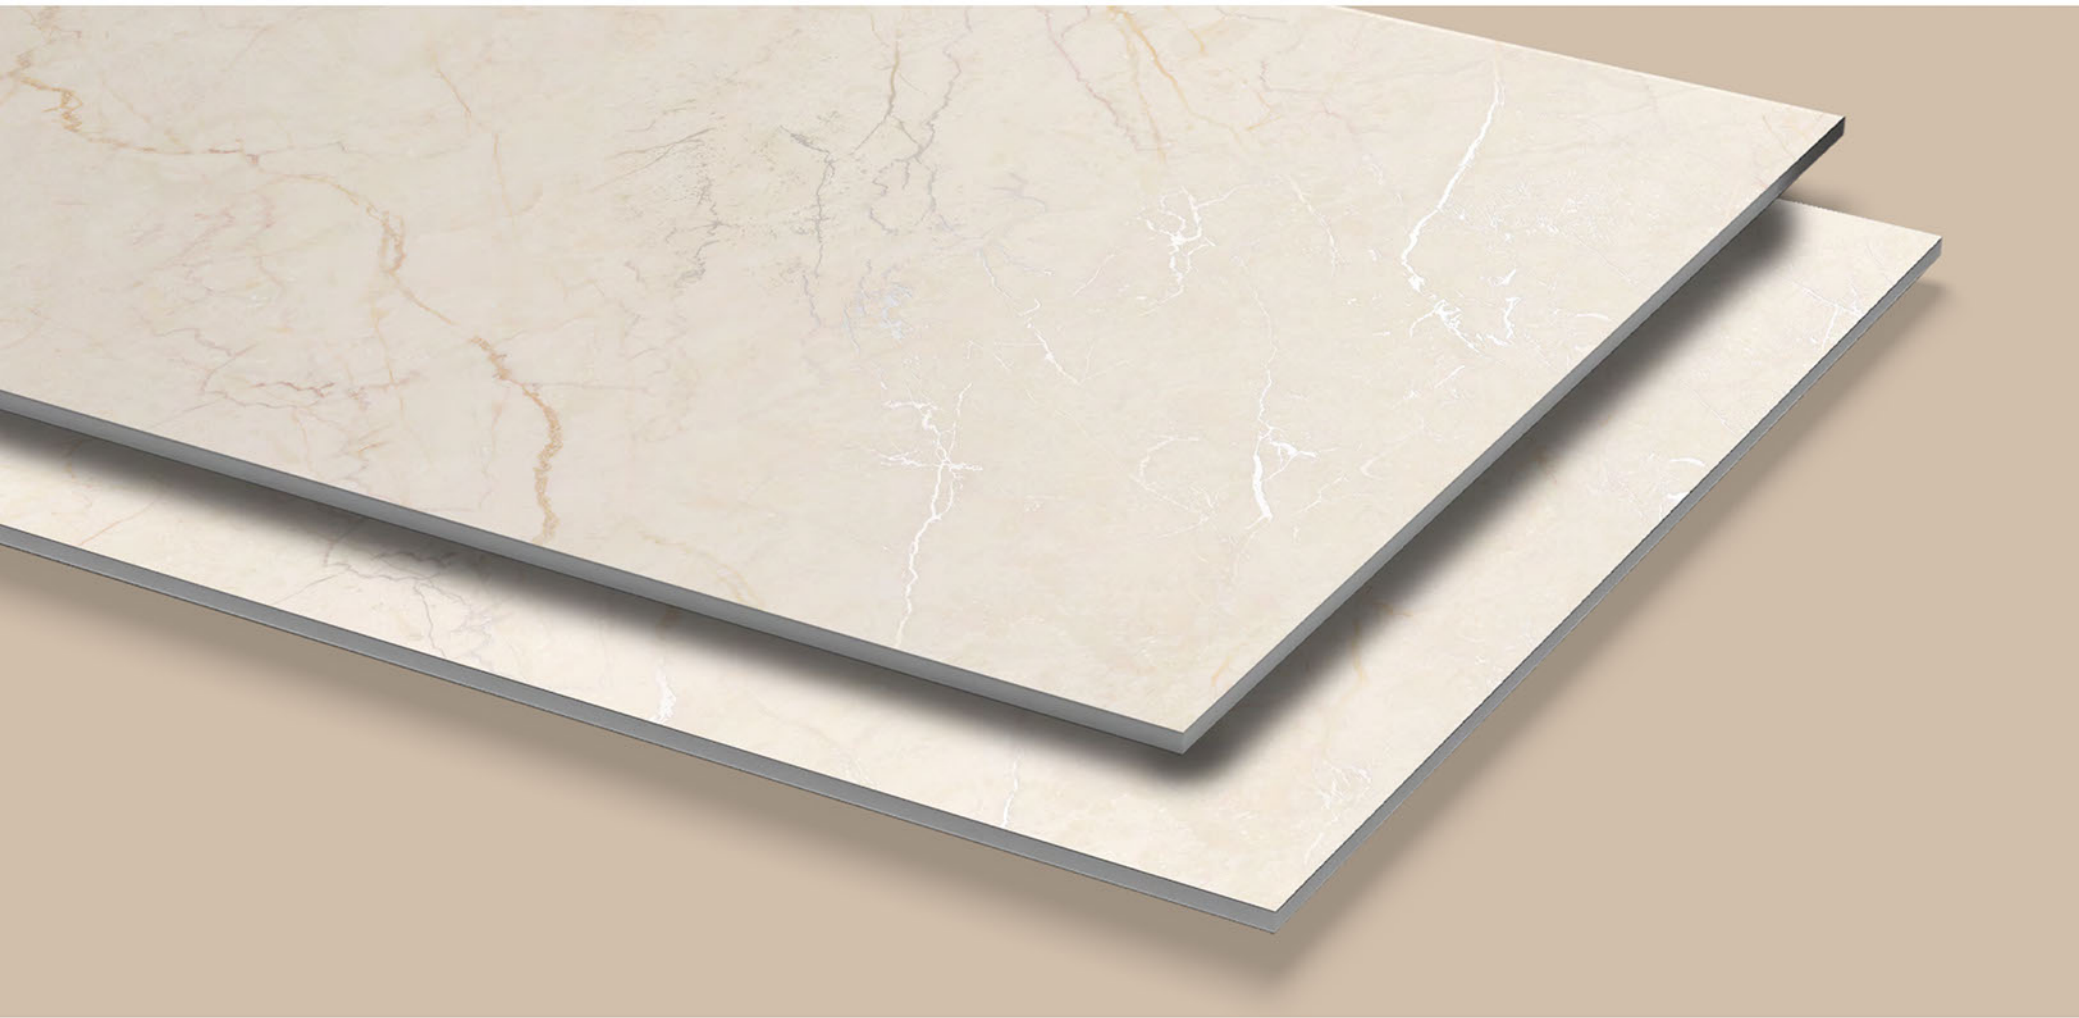

FROSTY CREMA

Finish:
Carving

Random:
5

Size:
**600x
1200mm**

2X
CARVING