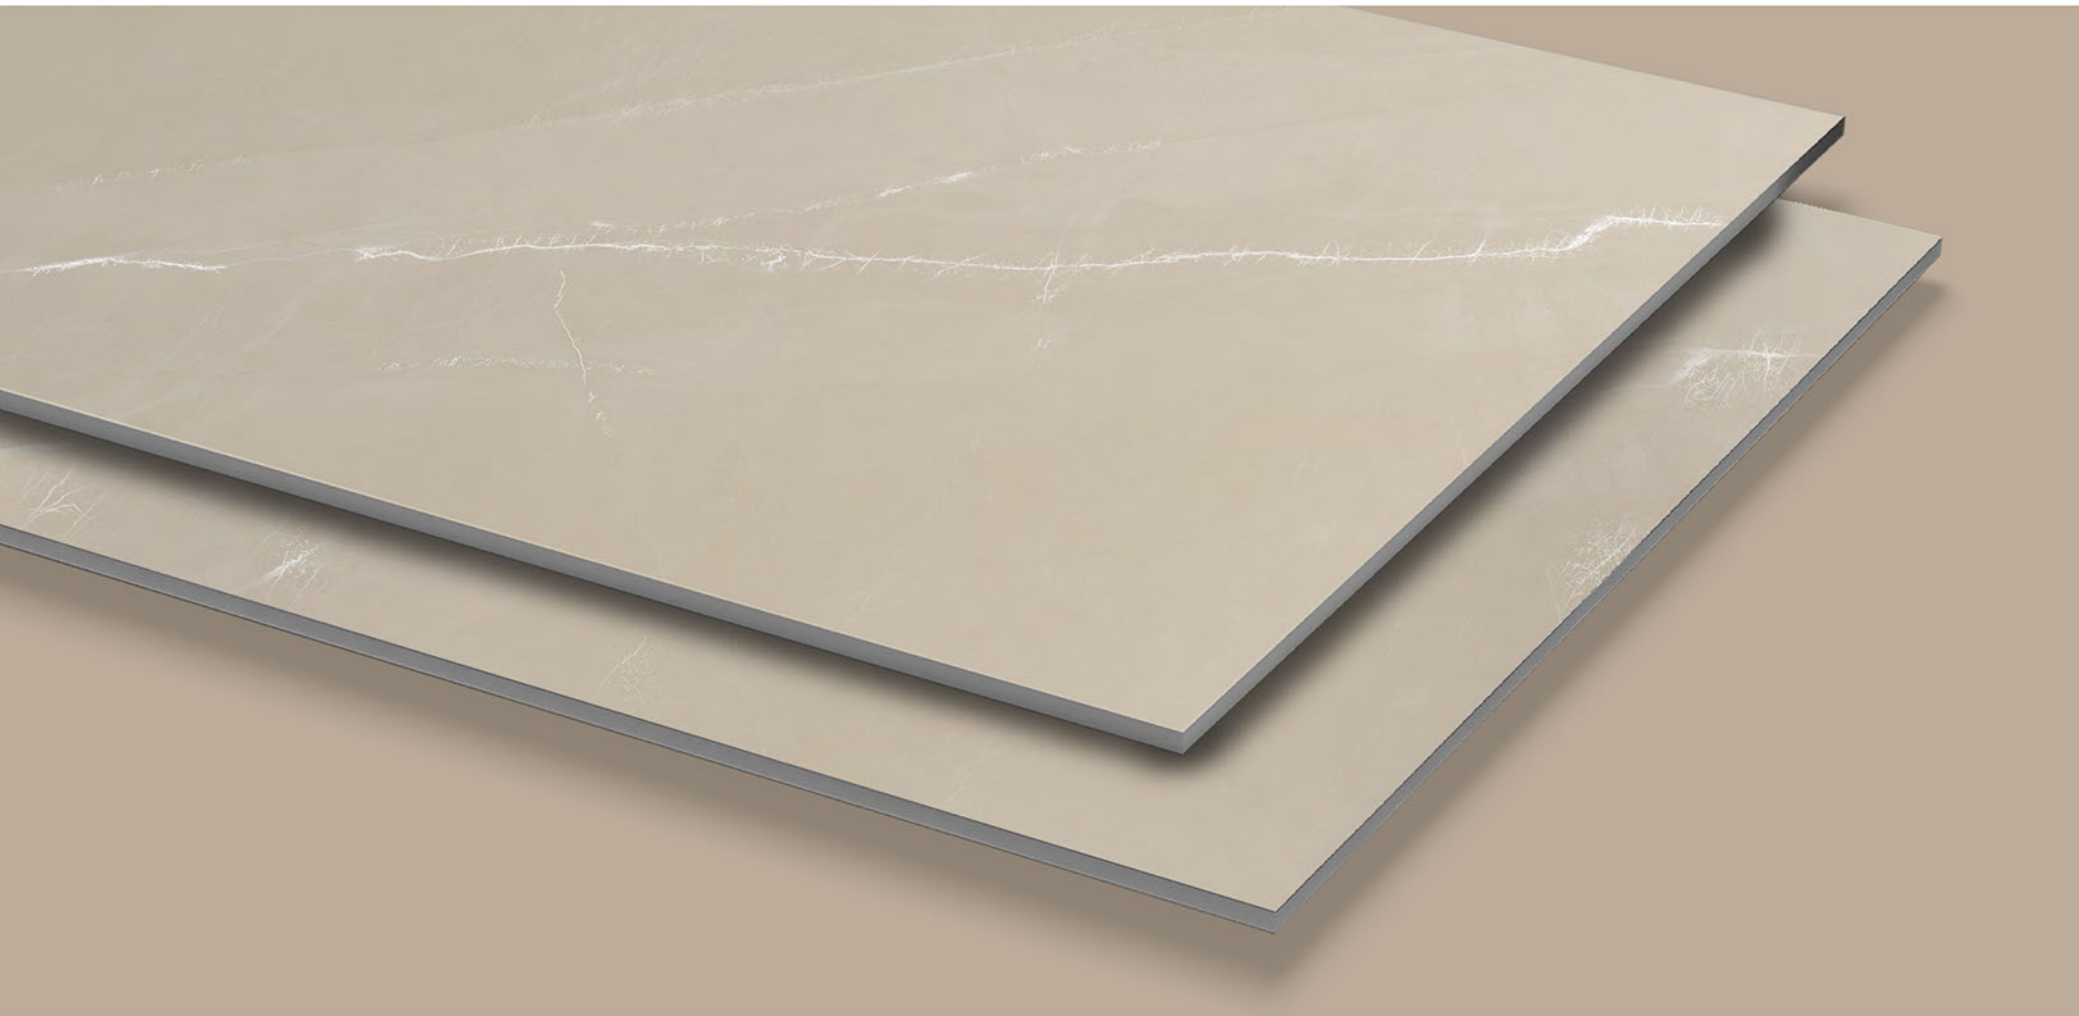

**ARMANI
BEIGE**

Finish:
Carving

Random:
5

Size:
**600x
1200mm**

2X
CARVING