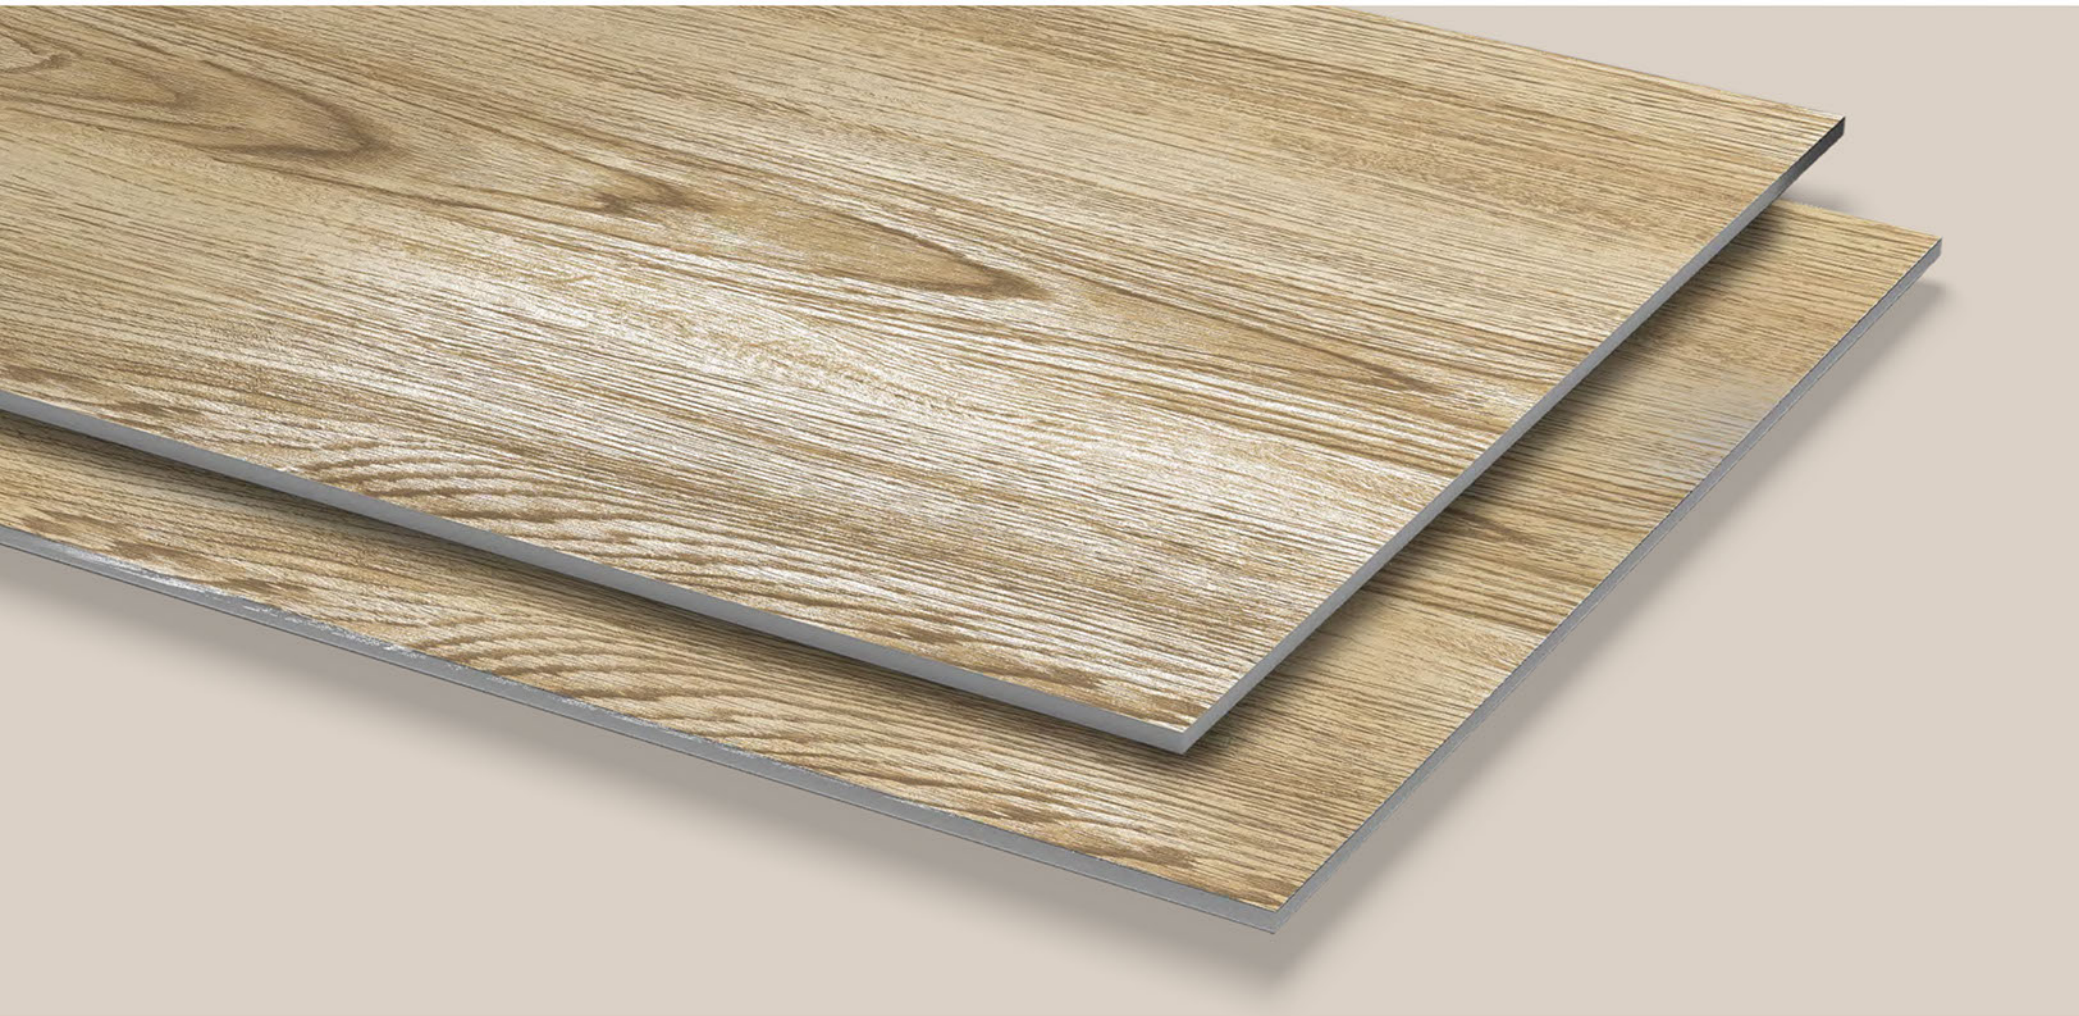

AMERICAN WOOD BEIGE

Finish:
Carving

Random:
5

Size:
**600x
1200mm**

2X
CARVING