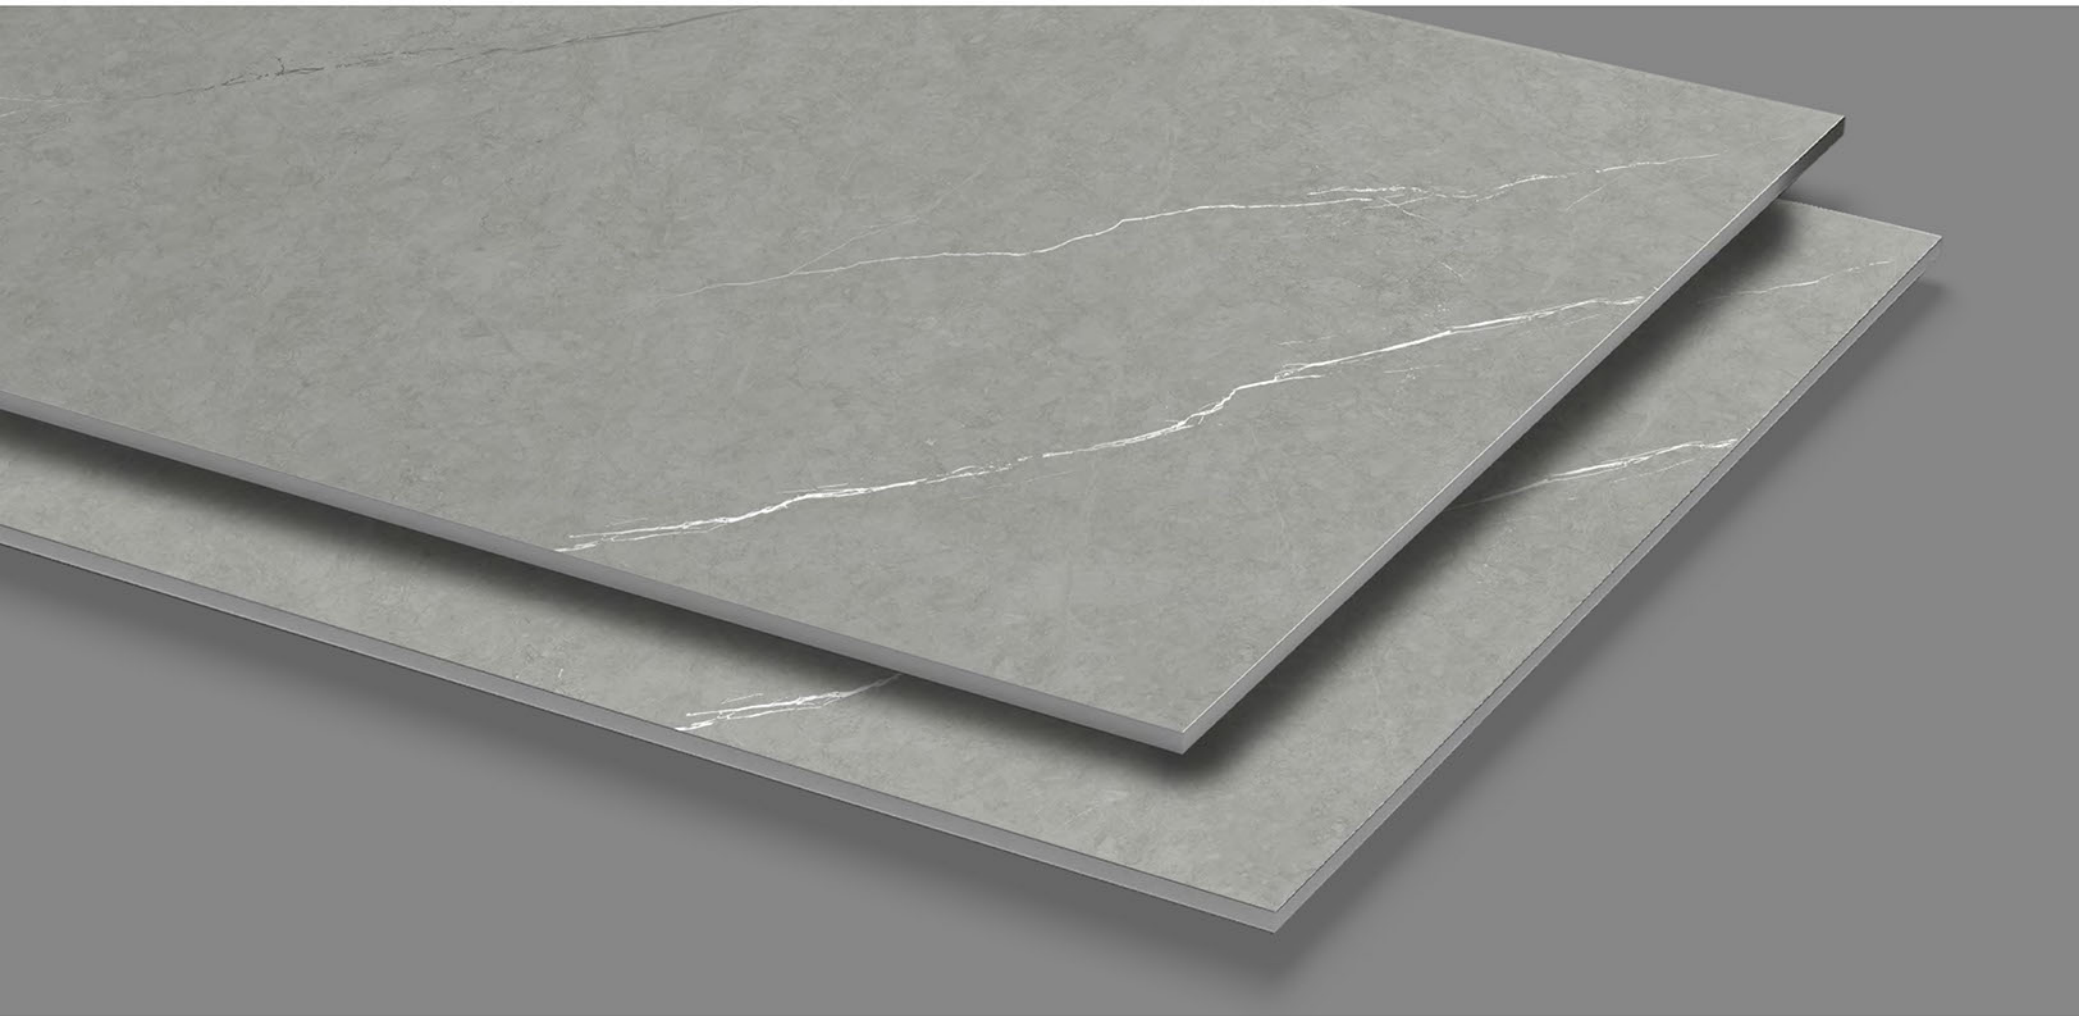

**SOFIA
GREY**

Finish:
Carving

Random:
5

Size:
**600x
1200mm**

2X
CARVING