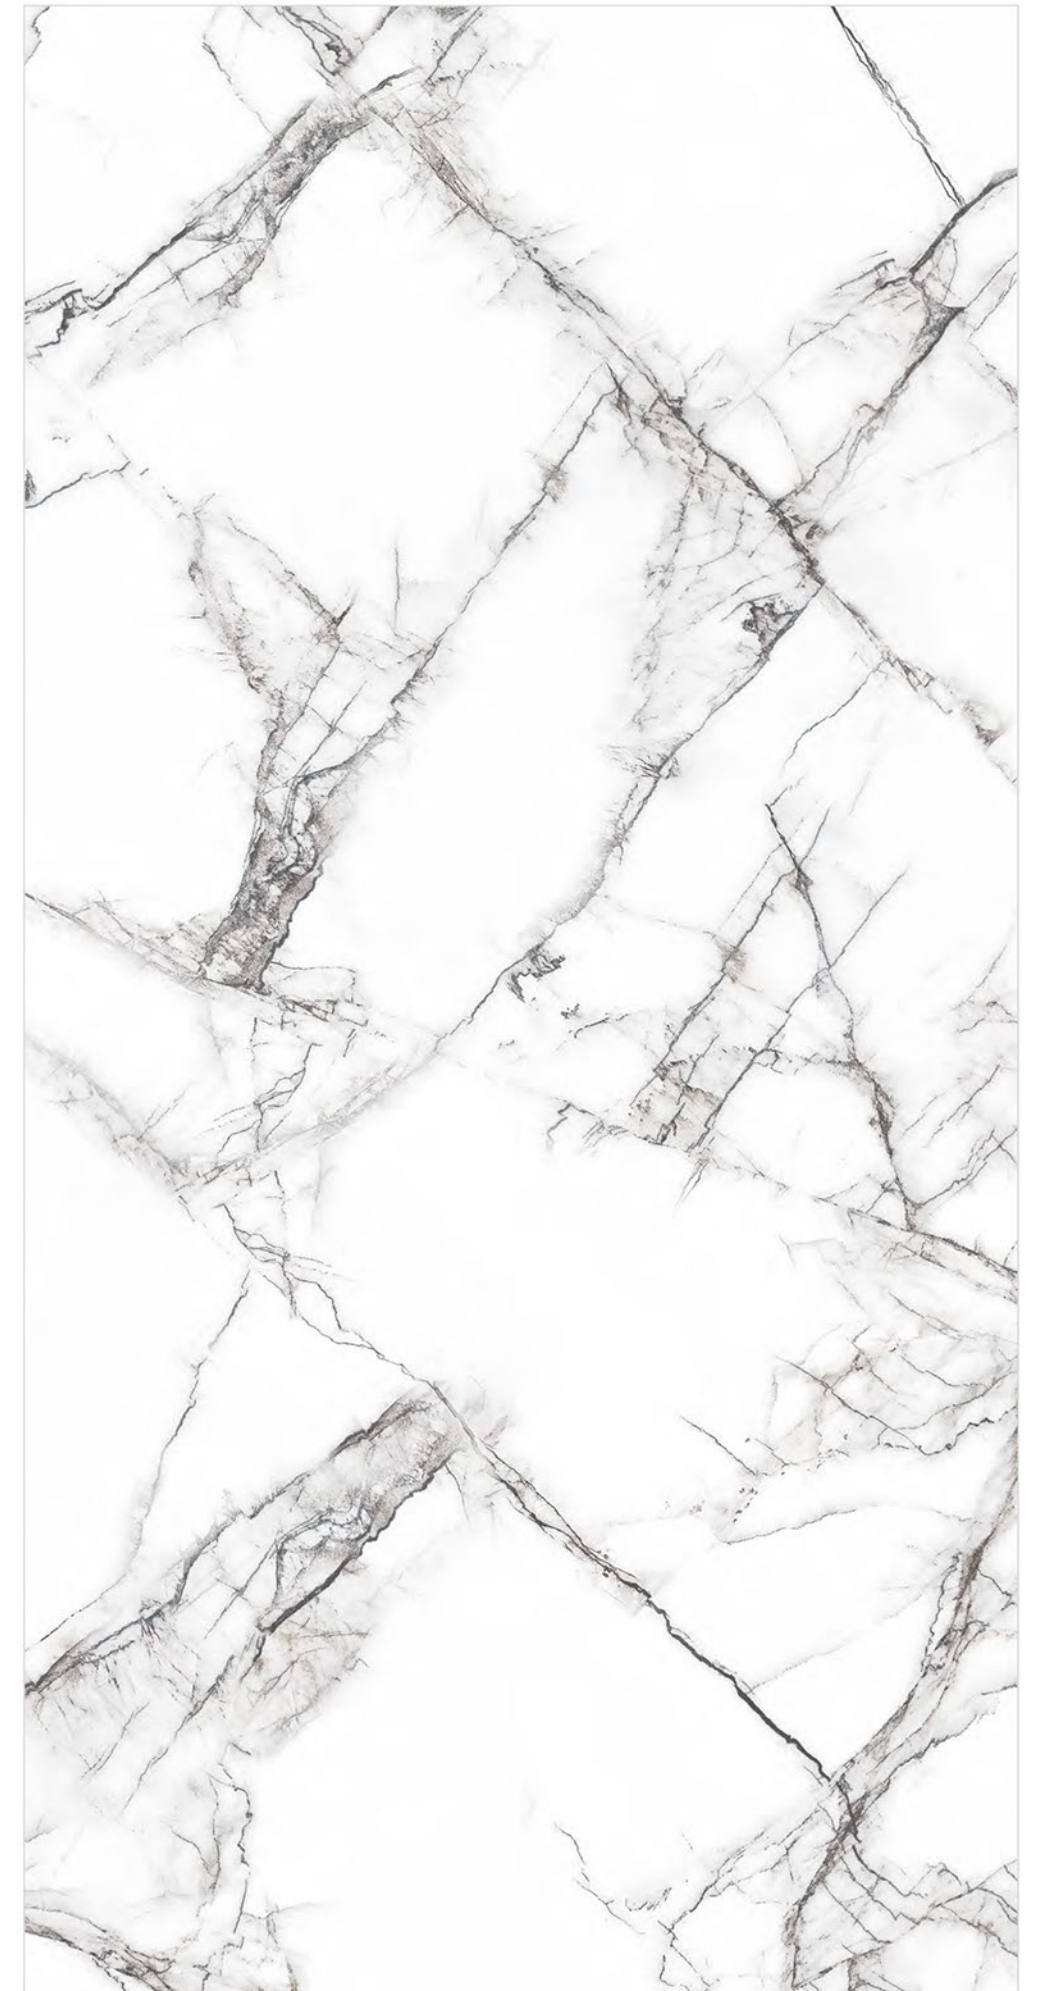

**CRACEL
WHITE**

Finish:
Carving

Random:
5

Size:
**600x
1200mm**

2X
CARVING