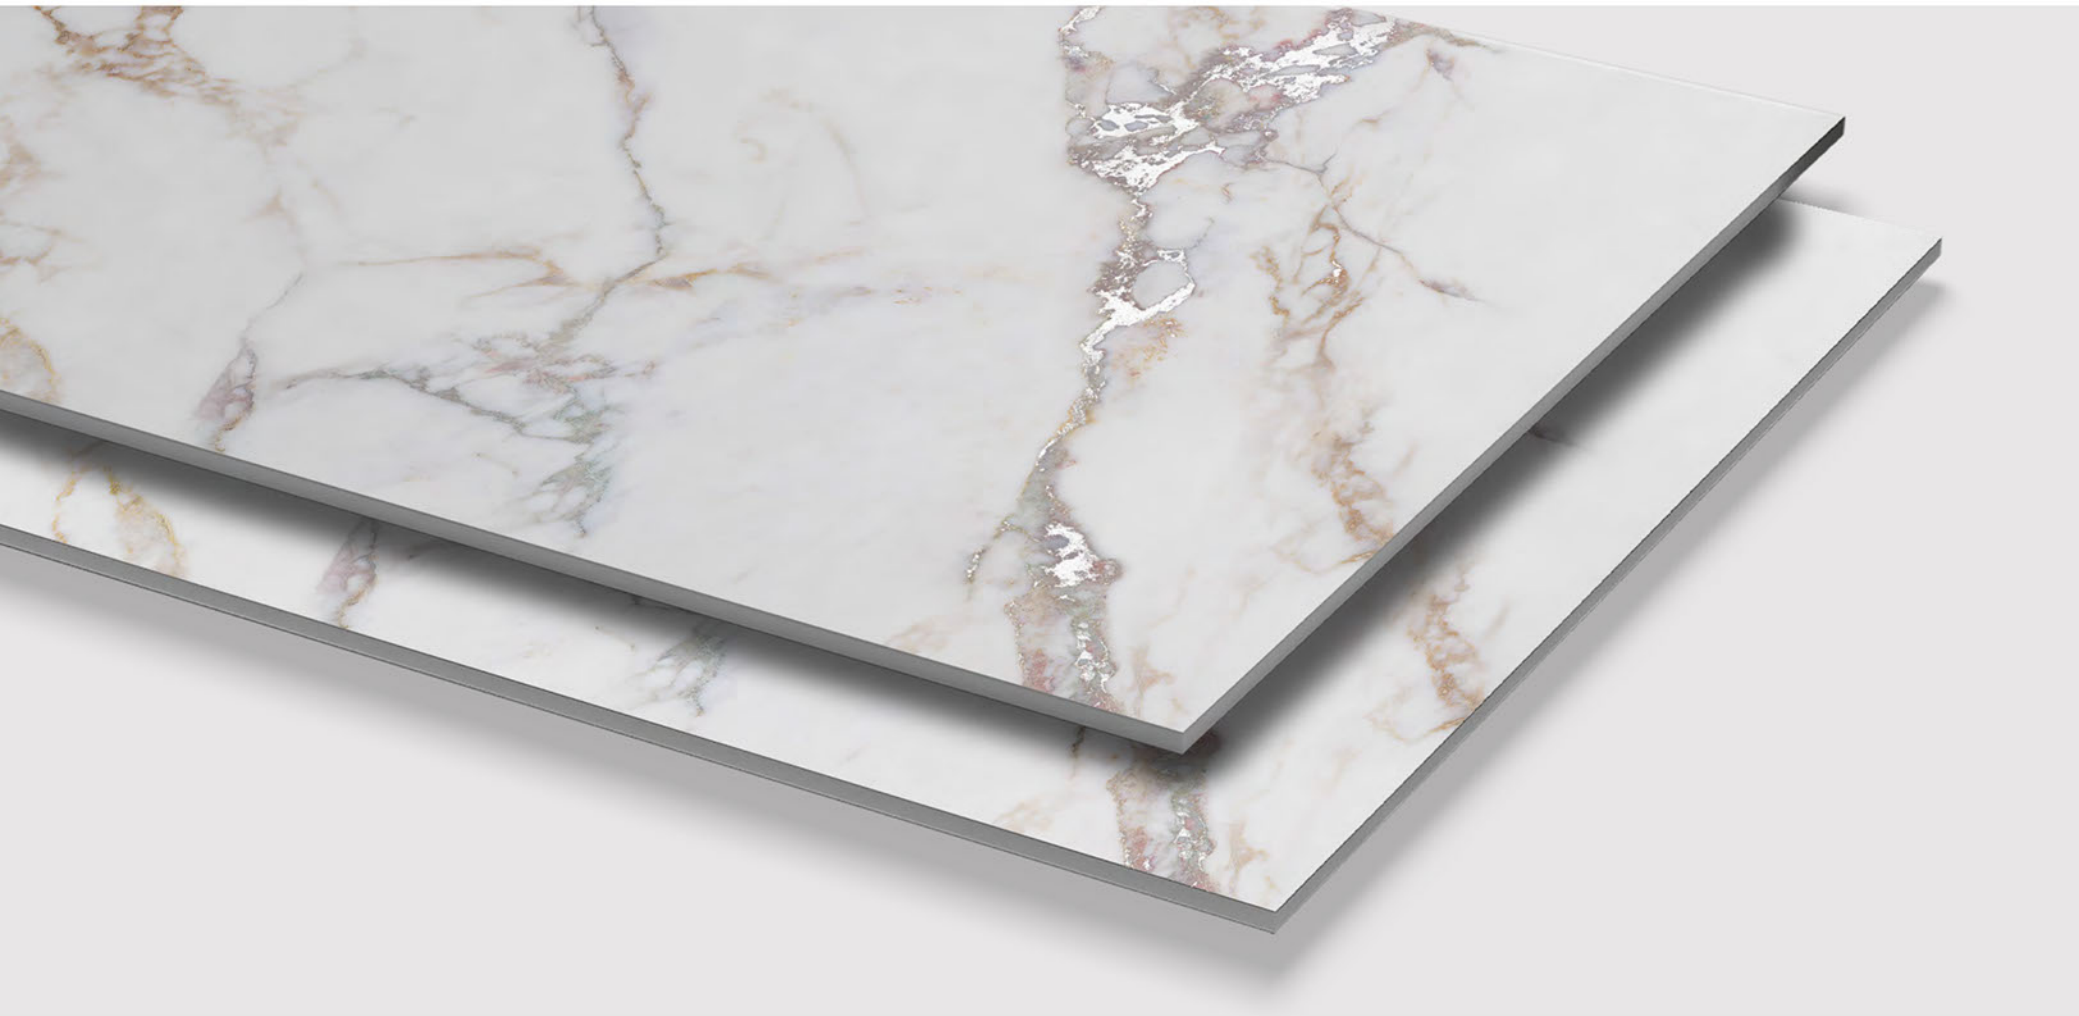

Size
60x120cm

Tiles
CRACEL WHITE

/ Carving Collection

RETRO BROWN

Finish:
Carving

Random:
5

Size:
**600x
1200mm**

2X
CARVING