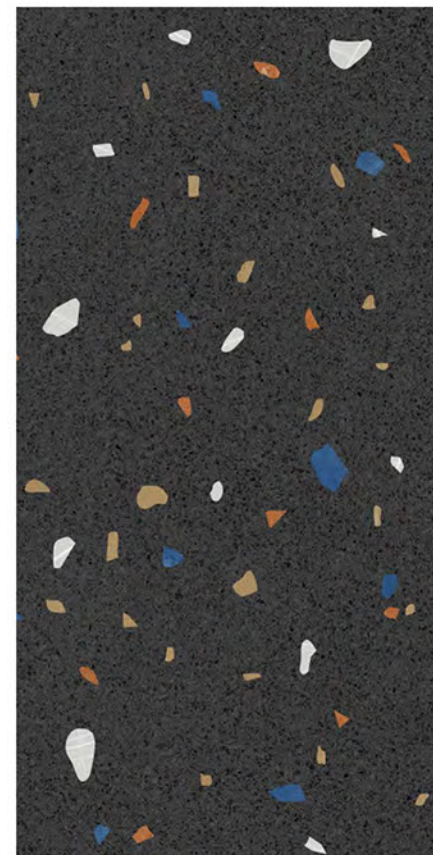

2X
CARVING

CEPPO BLACK

Finish:
Carving

Random:
2

Size:
**600x
1200mm**

2X
CARVING

CEPPO MULTI WHITE

Finish:
Carving