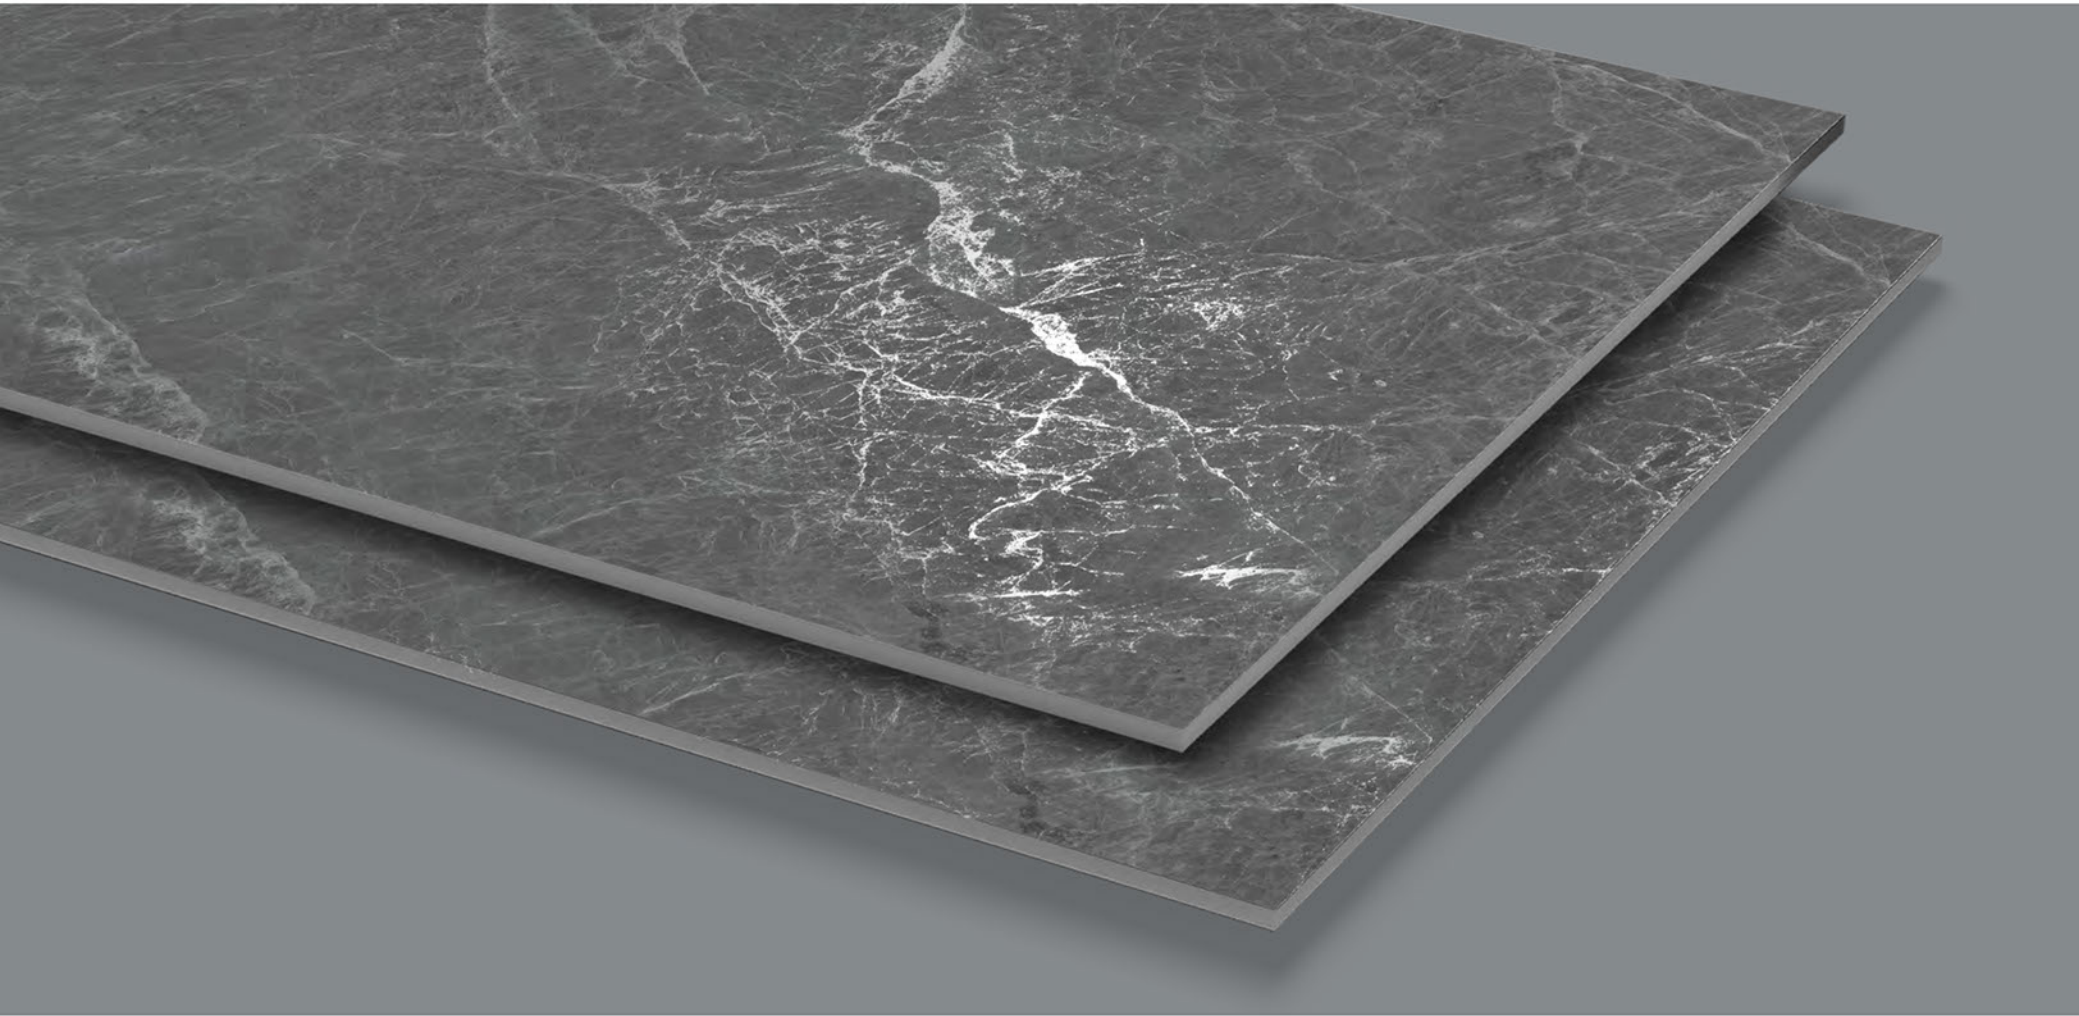

COSMOS NERO

Finish:
Carving

Random:
4

Size:
**600x
1200mm**

2X
CARVING