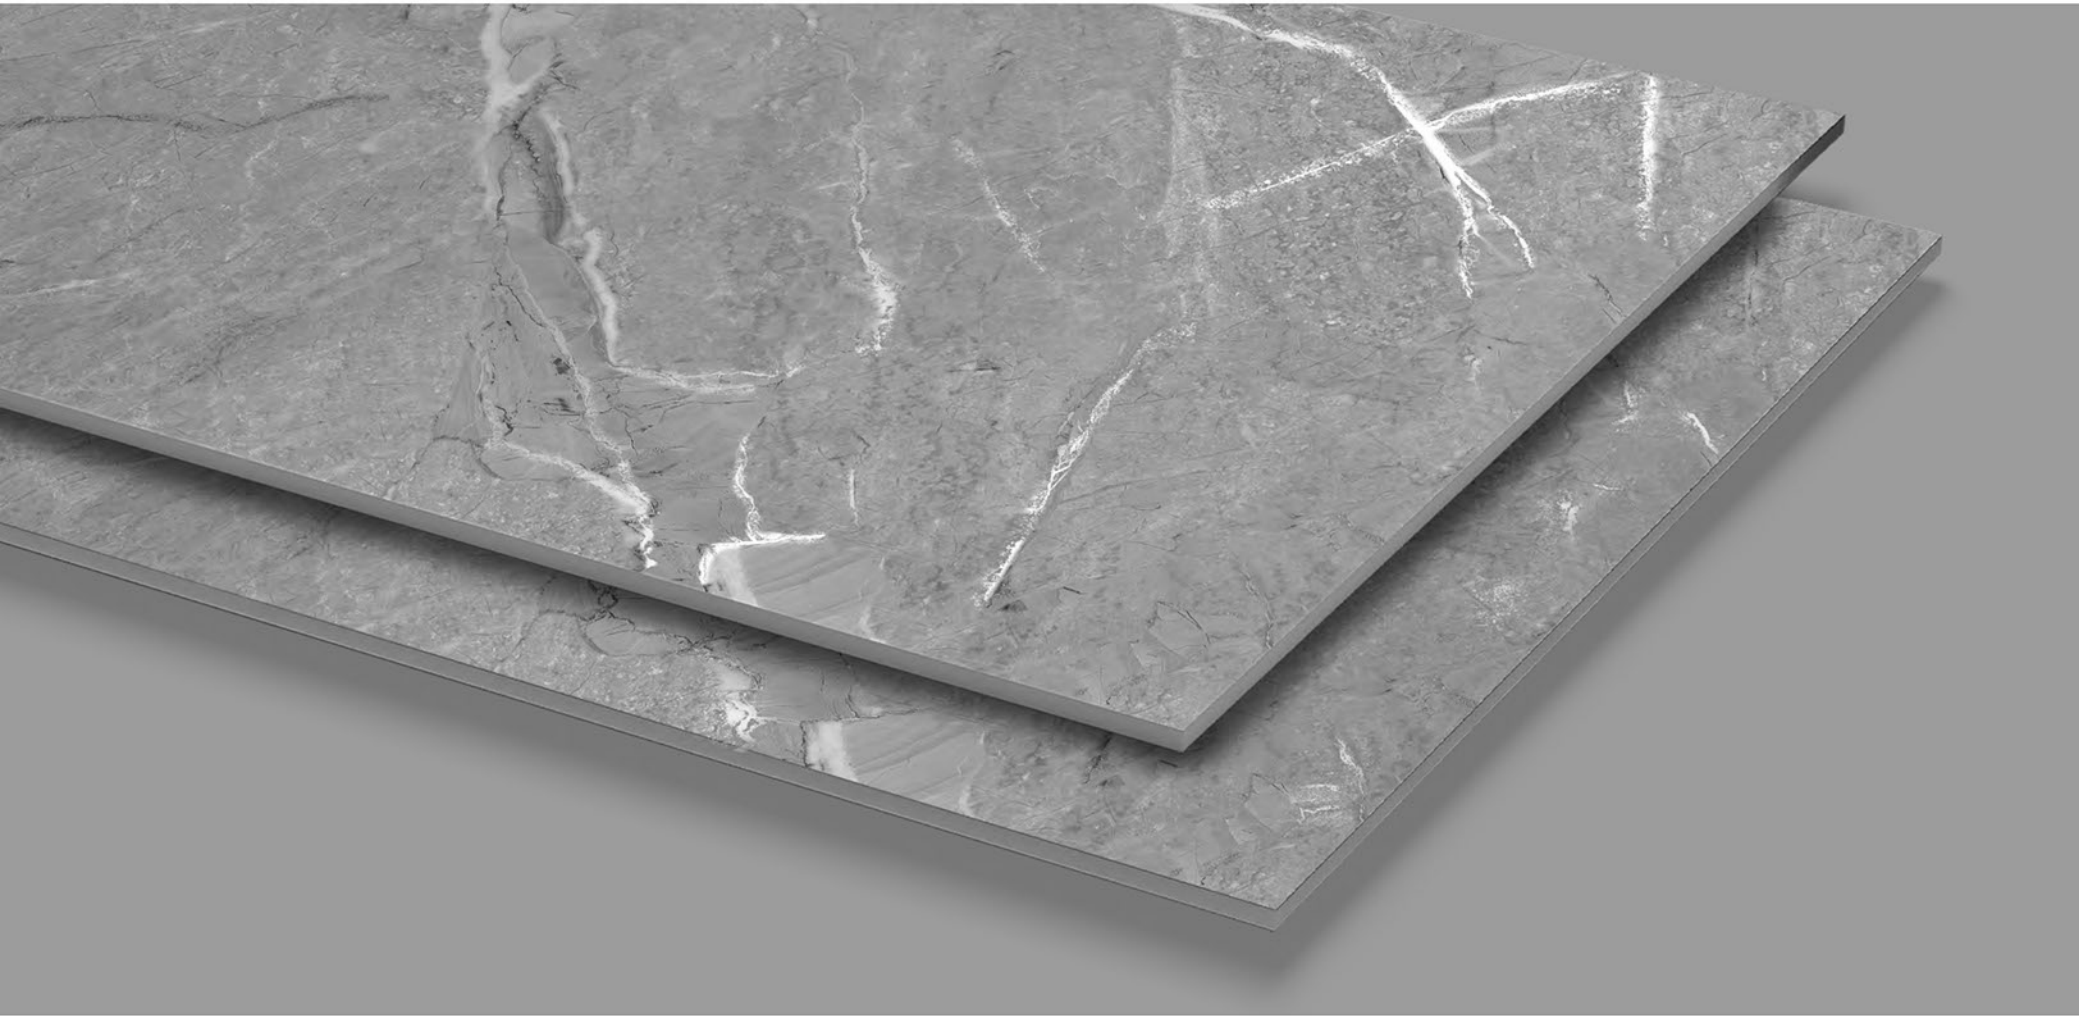

Finish:
Carving

Random:
5

Size:
**600x
1200mm**

2X
CARVING

Size
60x120cm

Tiles
ASIA NATURAL

/ Carving Collection

AZARO GRIS