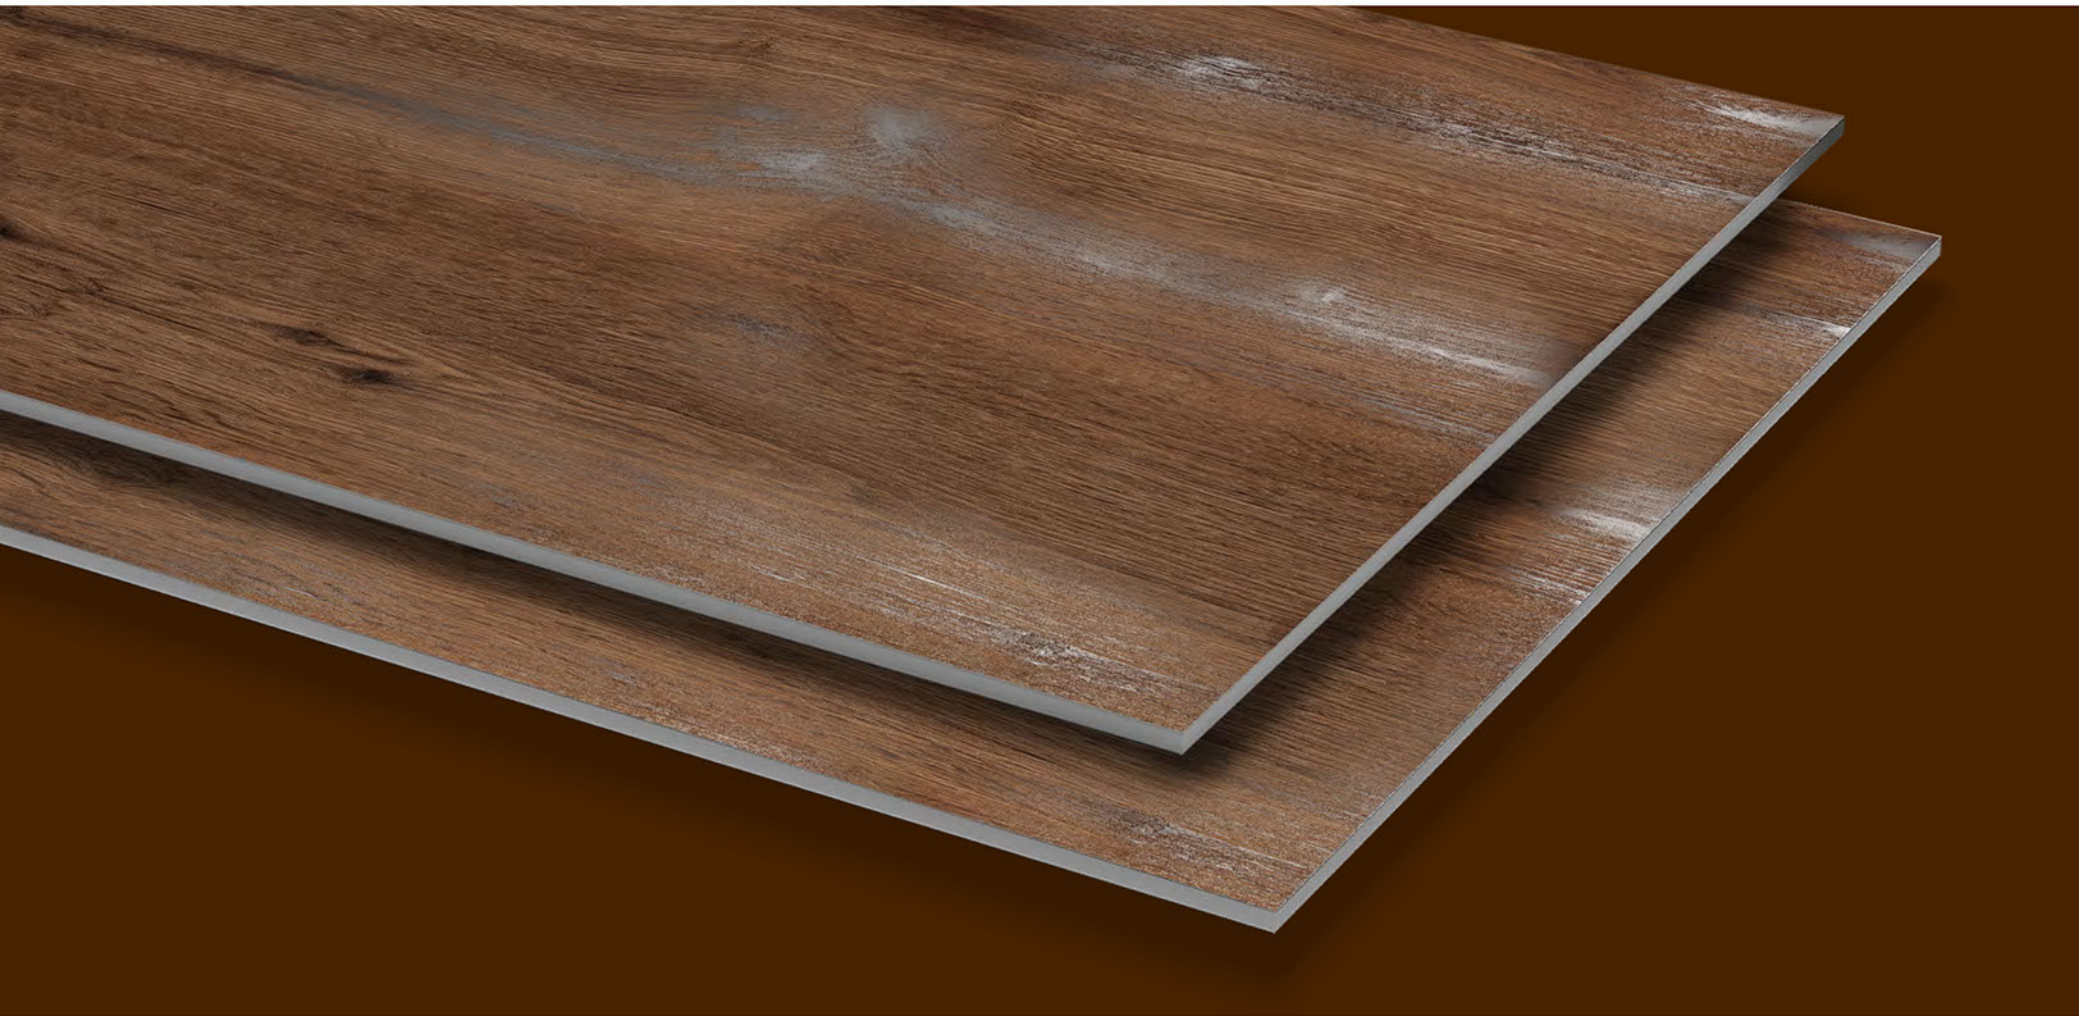

MARINA CREMA

Finish:
Carving

Random:
4

Size:
**600x
1200mm**

2X
CARVING

Size
60x120cm

Tiles
MARINA CREMA

/ Carving Collection