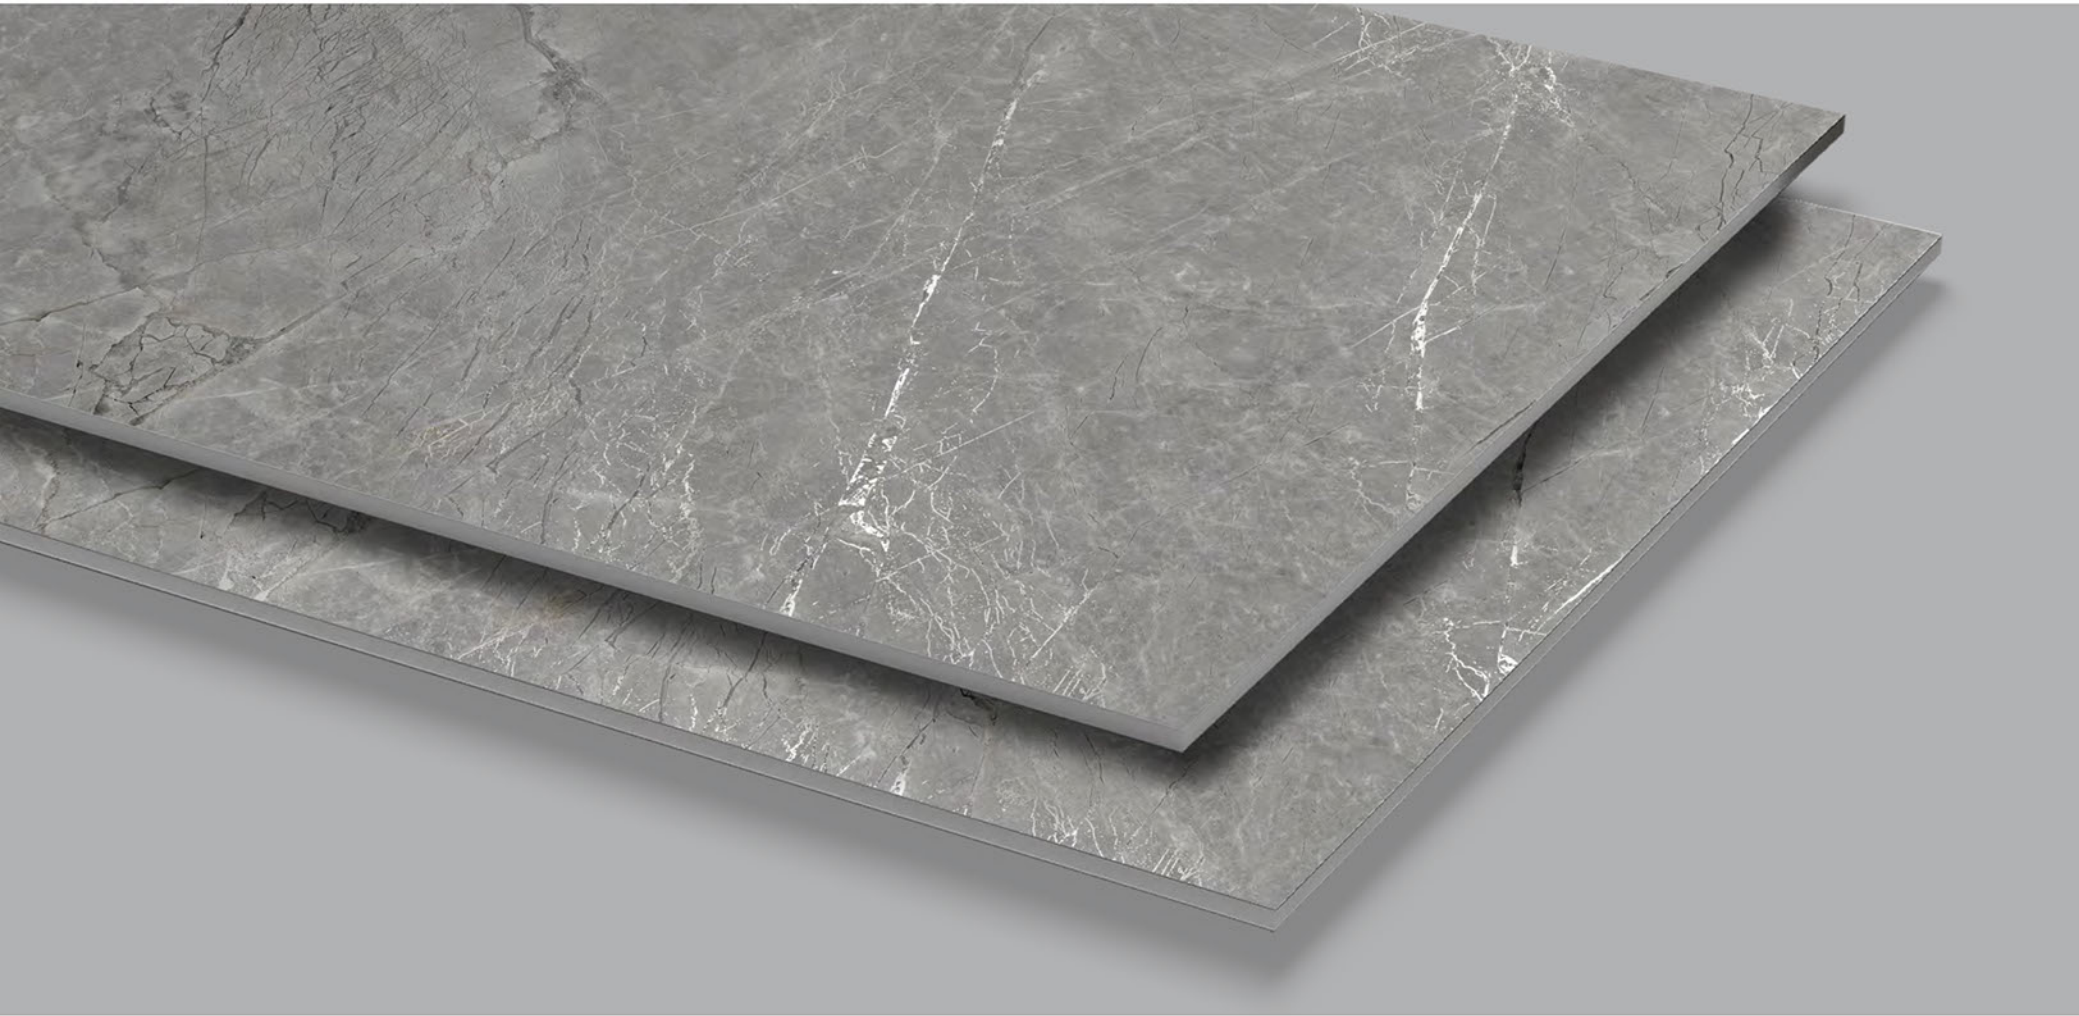

Size **60x120cm** Tiles **SOFIA GREY** / Carving Collection

MARVEL BIANCO

Finish:
Carving

Random:
5

Size:
**600x
1200mm**

2X
CARVING

MARVEL GREY

Finish:
Carving