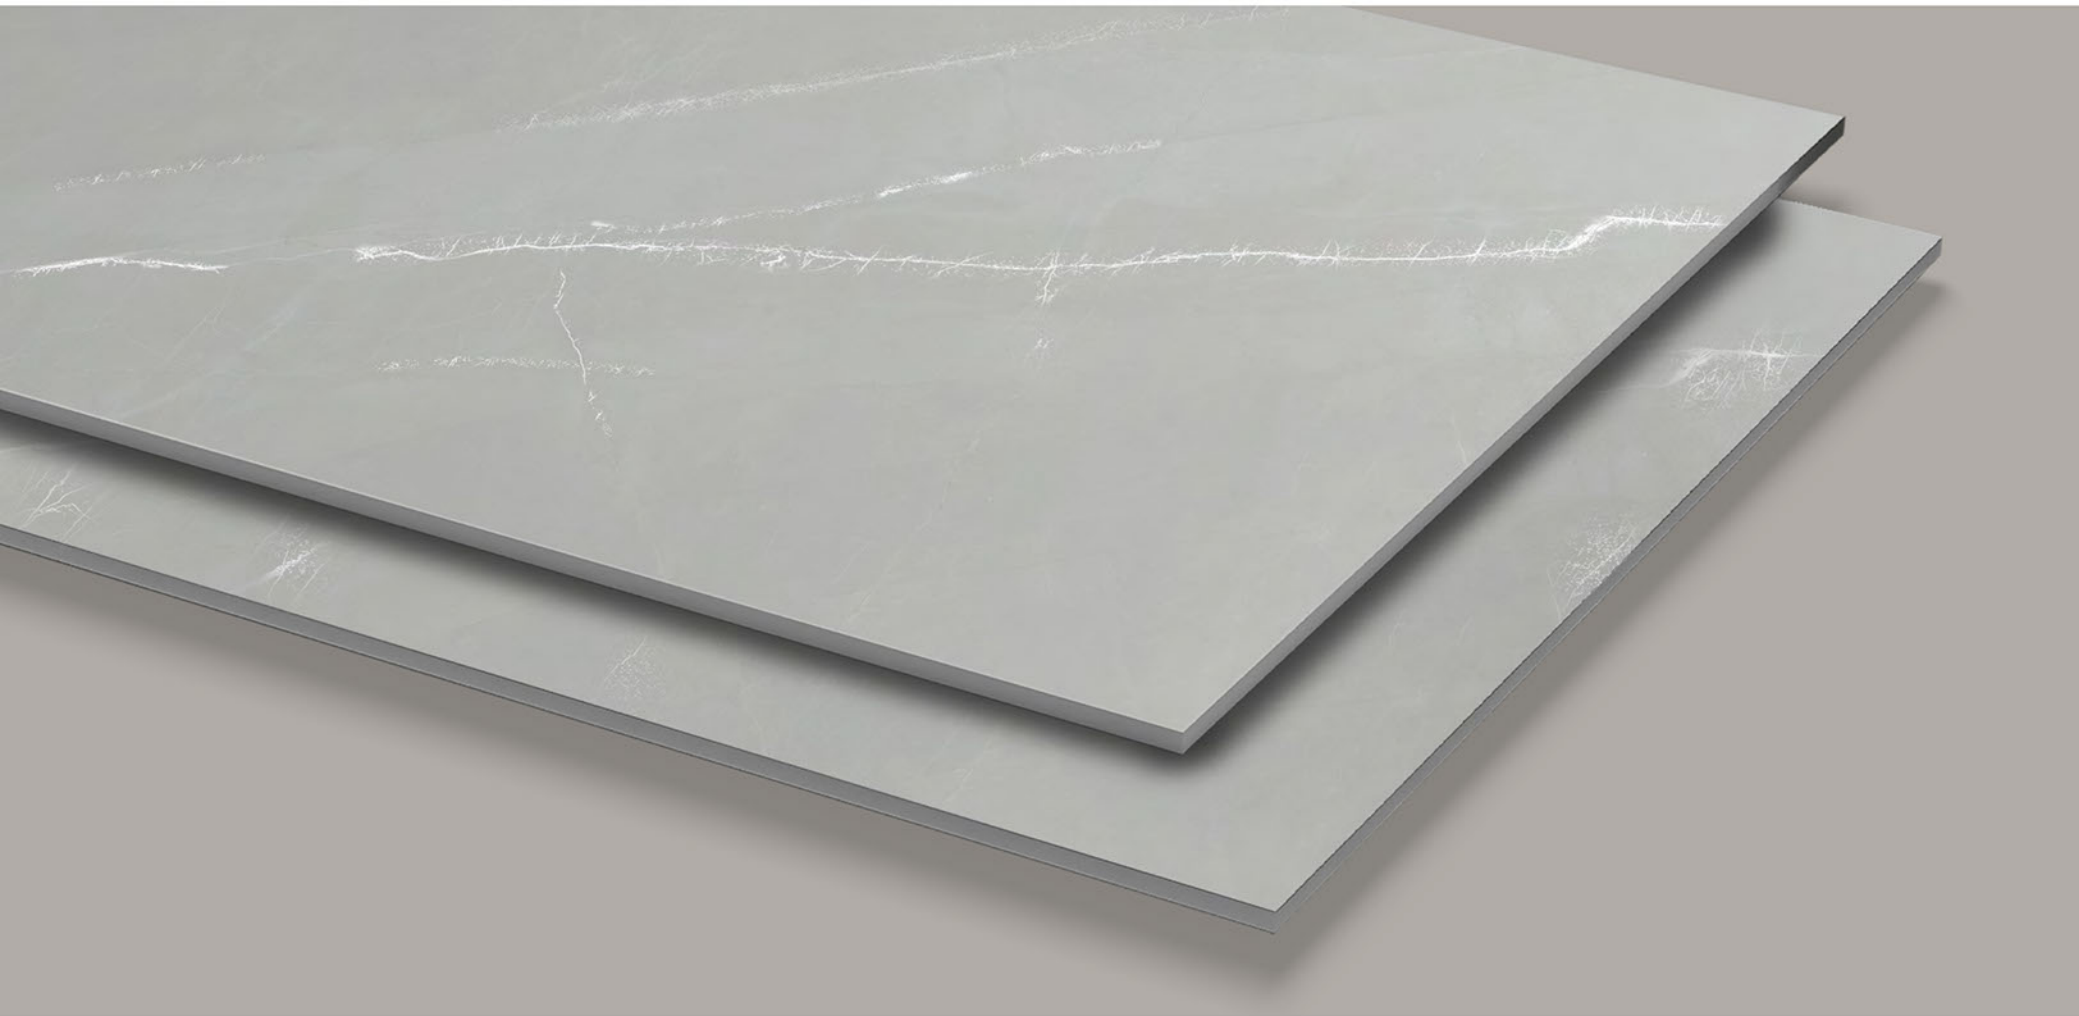

Size
60x120cm

Tiles
AMICO BIANCO

/ Carving Collection

**ARMANI
BEIGE**

Finish:
Carving

Random:
5

Size:
**600x
1200mm**

2X
CARVING