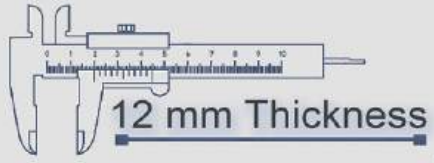

12 mm Thickness

Heavy Duty
Vitrified Parking Tiles

P-2105

500x500 mm

Heavy Duty
Vitrified Parking Tiles

P-2106

500x500 mm

12 mm Thickness