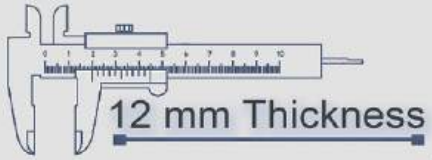

500x500 mm

Heavy Duty
Vitrified Parking Tiles

P-1406

4 Random

500x500 mm

Heavy Duty
Vitrified Parking Tiles

P-1407

2 Random