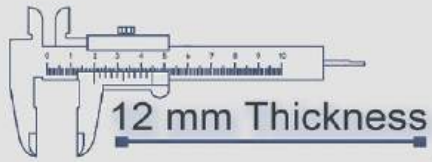

Heavy Duty
Vitrified Parking Tiles

P-2004

500x500 mm

12 mm Thickness

Heavy Duty
Vitrified Parking Tiles

P-2005 LT

P-2005 DK

500x500 mm