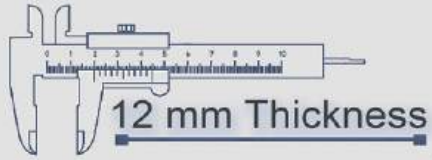

12 mm Thickness

Heavy Duty
Vitrified Parking Tiles

P-2103

500x500 mm

12 mm Thickness

Heavy Duty
Vitrified Parking Tiles

P-2104

500x500 mm