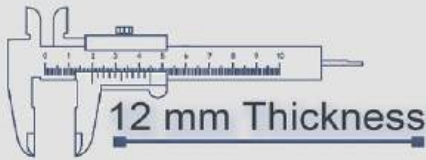

Heavy Duty
Vitrified Parking Tiles

P-1701

500x500 mm

12 mm Thickness

Heavy Duty
Vitrified Parking Tiles

P-1702

500x500 mm

12 mm Thickness