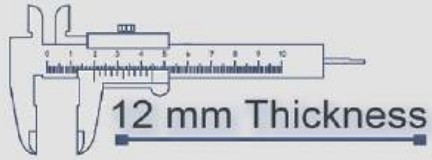

P-2208

500x500 mm

12 mm Thickness

Heavy Duty
Vitrified Parking Tiles

P-2209

500x500 mm

12 mm Thickness

Heavy Duty
Vitrified Parking Tiles