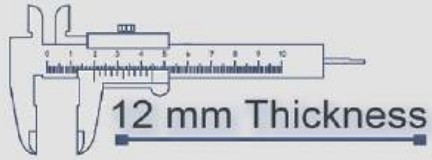

500x500 mm

12 mm Thickness

Heavy Duty
Vitrified Parking Tiles

P-2101

500x500 mm

Heavy Duty
Vitrified Parking Tiles

P-2102

500x500 mm