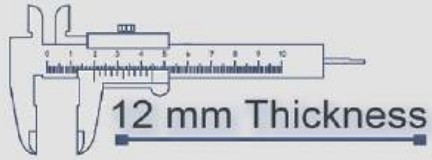

ПІСІСН

500
500XMM

500x500 mm

12 mm Thickness

Heavy Duty
Vitrified Parking Tiles

P-1601

500x500 mm

12 mm Thickness