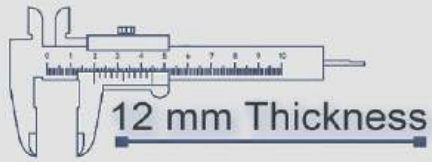

Heavy Duty
Vitrified Parking Tiles

P-2004

500x500 mm

12 mm Thickness

Heavy Duty
Vitrified Parking Tiles

P-2005 LT

P-2005 DK

500x500 mm