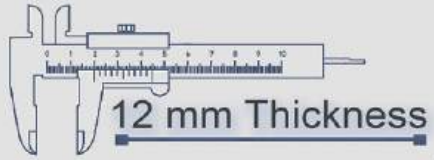

12 mm Thickness

Heavy Duty
Vitrified Parking Tiles

P-2601

4 Random

500x500 mm

Heavy Duty
Vitrified Parking Tiles

P-2602

4 Random