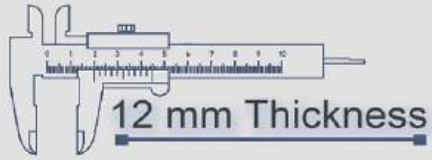

12 mm Thickness

Heavy Duty
Vitrified Parking Tiles