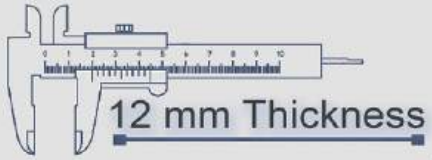

500x500 mm

Heavy Duty
Vitrified Parking Tiles

P-1416

PUNCH

ПУНЧ

500
500XMM

500x500 mm

Heavy Duty
Vitrified Parking Tiles