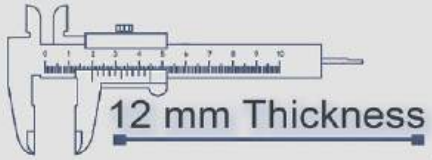

12 mm Thickness

Heavy Duty
Vitrified Parking Tiles

P-2706

500x500 mm

Heavy Duty
Vitrified Parking Tiles

P-2707

500x500 mm

12 mm Thickness