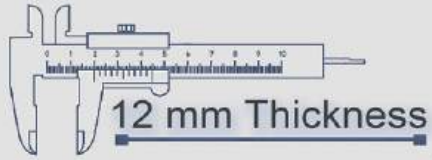

500x500 mm

12 mm Thickness

Heavy Duty
Vitrified Parking Tiles

P-1709

PUNCH

ПІШ

500
500XMM

500x500 mm