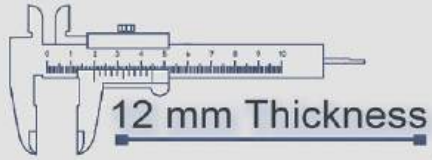

P-2212

500x500 mm

12 mm Thickness

Heavy Duty
Vitrified Parking Tiles

P-2213

500x500 mm

12 mm Thickness

Heavy Duty
Vitrified Parking Tiles