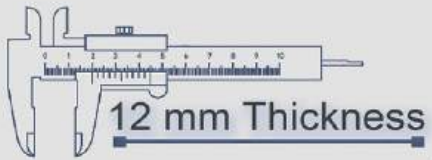

Heavy Duty
Vitrified Parking Tiles

P-2708

4 Random

500x500 mm

Heavy Duty
Vitrified Parking Tiles

P-2710

4 Random

500x500 mm