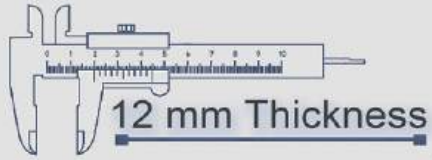

P-2608

4 Random

500x500 mm

12 mm Thickness

Heavy Duty
Vitrified Parking Tiles

P-2609 LT

P-2609 DK

500x500 mm