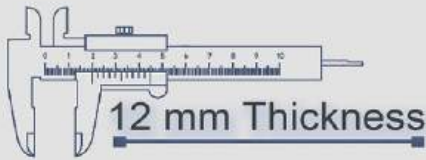

Heavy Duty
Vitrified Parking Tiles

P-2604 LT

P-2605 DK

500x500 mm

Heavy Duty
Vitrified Parking Tiles

P-2606

4 Random

500x500 mm