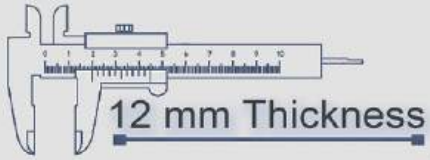

12 mm Thickness

Heavy Duty
Vitrified Parking Tiles

P-2711

4 Random

500x500 mm

Heavy Duty
Vitrified Parking Tiles

P-2712

4 Random