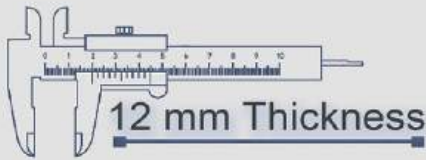

Heavy Duty
Vitrified Parking Tiles

P-1602

4 Random

500x500 mm

12 mm Thickness

Heavy Duty
Vitrified Parking Tiles

P-1603

500x500 mm