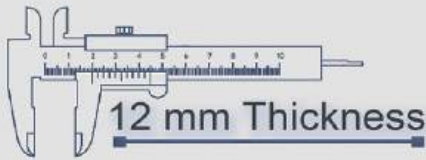

12 mm Thickness

Heavy Duty
Vitrified Parking Tiles

P-1610

PUNCH

ПІСН

500
500XMM

500x500 mm

12 mm Thickness