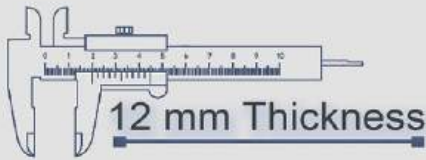

Heavy Duty
Vitrified Parking Tiles

P-2107

500x500 mm

Heavy Duty
Vitrified Parking Tiles

P-2108

PUNCH

500
500XMM

500x500 mm