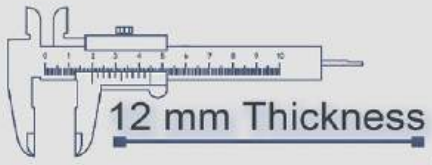

P-2303

4 Random

500x500 mm

Heavy Duty
Vitrified Parking Tiles

P-2304

4 Random

500x500 mm

Heavy Duty
Vitrified Parking Tiles