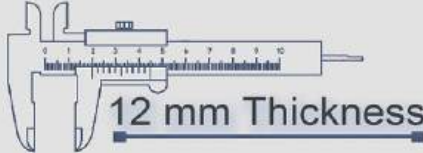

PUNCH

ПІНЧ

500
500XMM

500x500 mm

12 mm Thickness

Heavy Duty
Vitrified Parking Tiles

P-1301

500x500 mm