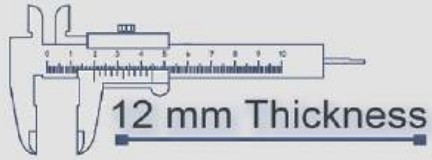

P-1505

4 Random

Heavy Duty
Vitrified Parking Tiles

4 Random

500x500 mm

12 mm Thickness

Heavy Duty
Vitrified Parking Tiles

P-1507