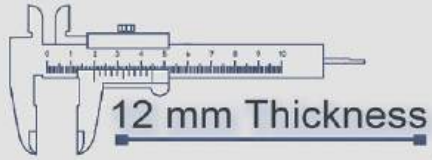

12 mm Thickness

Heavy Duty
Vitrified Parking Tiles

P-2610 LT

P-2610 DK

4 Random

PUNCH

500
500XMM

500x500 mm