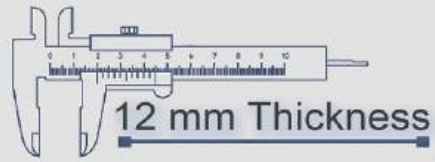

500x500 mm

12 mm Thickness

Heavy Duty
Vitrified Parking Tiles