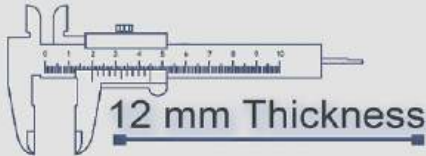

12 mm Thickness

Heavy Duty
Vitrified Parking Tiles

P-1608

500x500 mm

12 mm Thickness

Heavy Duty
Vitrified Parking Tiles

P-1609

500x500 mm