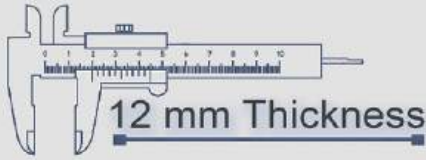

Heavy Duty
Vitrified Parking Tiles

P-2708

4 Random

500x500 mm

Heavy Duty
Vitrified Parking Tiles

P-2710

4 Random

500x500 mm