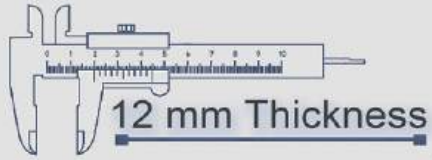

Heavy Duty
Vitrified Parking Tiles

P-2504

500x500 mm

Heavy Duty
Vitrified Parking Tiles

P-2505

PUNCH
PUNCH

500
500XMM

500x500 mm