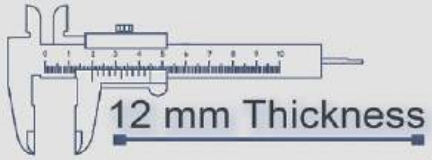

500x500 mm

Heavy Duty
Vitrified Parking Tiles