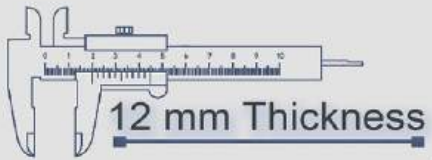

P-2314

4 Random

PUNCH

ПІНЧ

500
500XMM

500x500 mm

Heavy Duty
Vitrified Parking Tiles

P-2501