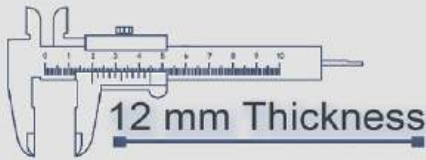

12 mm Thickness

Heavy Duty
Vitrified Parking Tiles