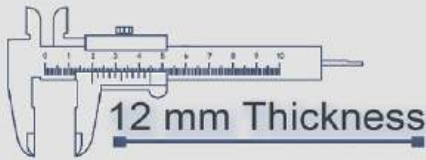

P-2210

500x500 mm

12 mm Thickness

Heavy Duty
Vitrified Parking Tiles

P-2211

500x500 mm

12 mm Thickness

Heavy Duty
Vitrified Parking Tiles