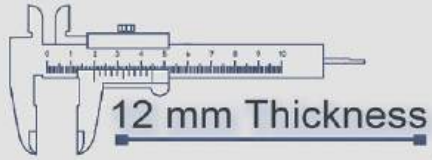

12 mm Thickness

Heavy Duty
Vitrified Parking Tiles

P-2105

500x500 mm

Heavy Duty
Vitrified Parking Tiles

P-2106

500x500 mm

12 mm Thickness