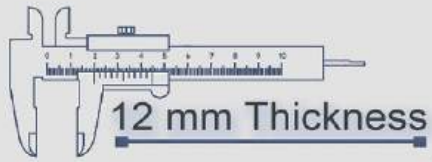

12 mm Thickness

Heavy Duty
Vitrified Parking Tiles