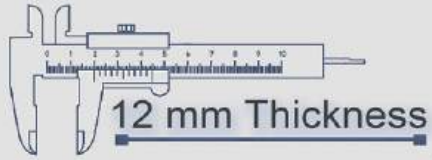

PUNCH

ПІНЧ

500
500XMM

500x500 mm

12 mm Thickness

Heavy Duty
Vitrified Parking Tiles

P-2801

500x500 mm