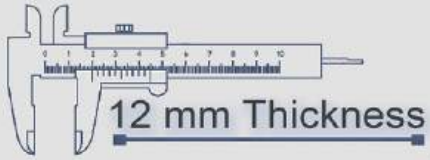

500x500 mm

Heavy Duty
Vitrified Parking Tiles