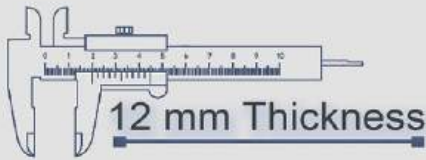

P-1803

500x500 mm

12 mm Thickness

Heavy Duty
Vitrified Parking Tiles

P-1804

500x500 mm

12 mm Thickness

Heavy Duty
Vitrified Parking Tiles