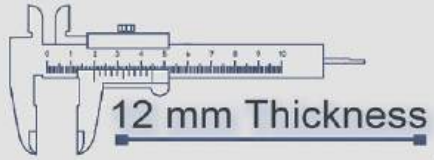

Heavy Duty
Vitrified Parking Tiles

P-2604 LT

P-2605 DK

500x500 mm

Heavy Duty
Vitrified Parking Tiles

P-2606

4 Random

500x500 mm