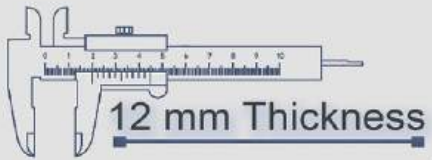

500x500 mm

Heavy Duty
Vitrified Parking Tiles