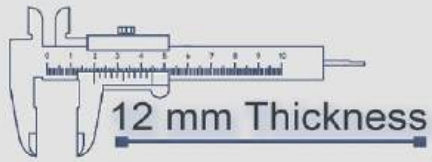

12 mm Thickness

Heavy Duty
Vitrified Parking Tiles

P-2006 LT

P-2006 DK

500x500 mm

12 mm Thickness

Heavy Duty
Vitrified Parking Tiles

P-2008