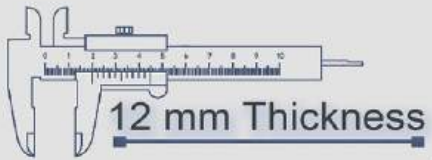

500x500 mm

Heavy Duty
Vitrified Parking Tiles

P-1402

4 Random

500x500 mm

Heavy Duty
Vitrified Parking Tiles

P-1403

4 Random