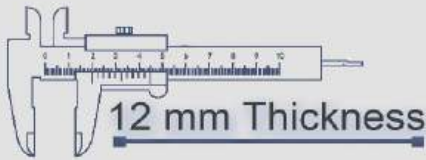

12 mm Thickness

Heavy Duty
Vitrified Parking Tiles

P-2804

500x500 mm

Heavy Duty
Vitrified Parking Tiles

P-2805

500x500 mm

12 mm Thickness