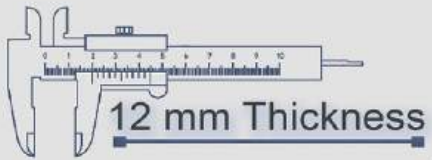

P-1805

500x500 mm

12 mm Thickness

Heavy Duty
Vitrified Parking Tiles

P-1806

500x500 mm

Heavy Duty
Vitrified Parking Tiles

P-1807