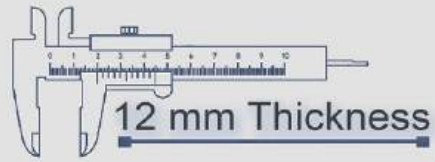

500x500 mm

Heavy Duty
Vitrified Parking Tiles