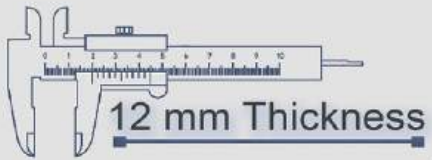

500x500 mm

Heavy Duty
Vitrified Parking Tiles

P-1408

4 Random

500x500 mm

Heavy Duty
Vitrified Parking Tiles

P-1409

4 Random