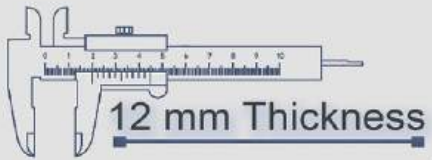

500x500 mm

12 mm Thickness

Heavy Duty
Vitrified Parking Tiles

P-2101

500x500 mm

Heavy Duty
Vitrified Parking Tiles

P-2102

500x500 mm