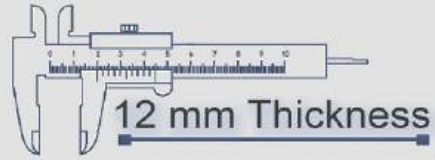

500x500 mm

12 mm Thickness

Heavy Duty
Vitrified Parking Tiles

P-2713

4 Random

500x500 mm

Heavy Duty
Vitrified Parking Tiles

P-2714