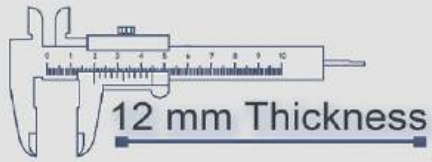

500x500 mm

12 mm Thickness

Heavy Duty
Vitrified Parking Tiles

P-2603 LT

P-2603 DK

4 Random

500x500 mm

12 mm Thickness