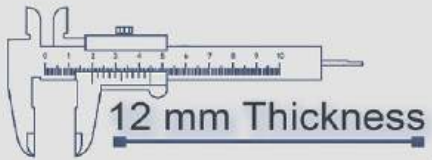

Heavy Duty
Vitrified Parking Tiles

P-2701

4 Random

500x500 mm

Heavy Duty
Vitrified Parking Tiles

P-2702

4 Random

500x500 mm