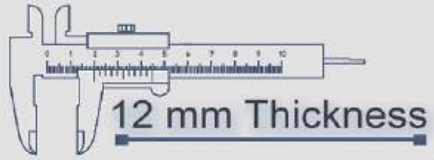

500x500 mm

Heavy Duty
Vitrified Parking Tiles