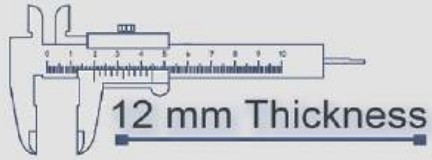

PUNCH

ПІНЧ

500
500XMM

500x500 mm

12 mm Thickness

Heavy Duty
Vitrified Parking Tiles

P-1301

500x500 mm