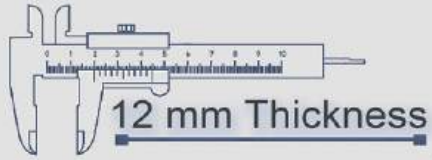

12 mm Thickness

Heavy Duty
Vitrified Parking Tiles

P-2706

500x500 mm

Heavy Duty
Vitrified Parking Tiles

P-2707

500x500 mm

12 mm Thickness