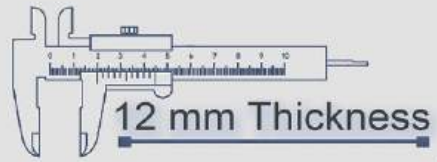

500x500 mm

Heavy Duty
Vitrified Parking Tiles