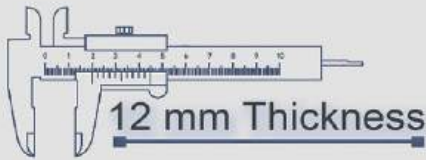

12 mm Thickness

Heavy Duty
Vitrified Parking Tiles

P-1306

500x500 mm

12 mm Thickness

Heavy Duty
Vitrified Parking Tiles

P-1307

500x500 mm