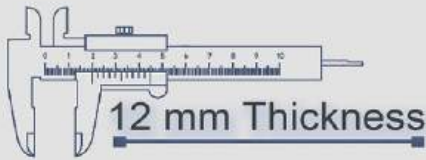

P-2206 DK

500x500 mm

12 mm Thickness

Heavy Duty
Vitrified Parking Tiles

P-2207

500x500 mm

12 mm Thickness

Heavy Duty
Vitrified Parking Tiles