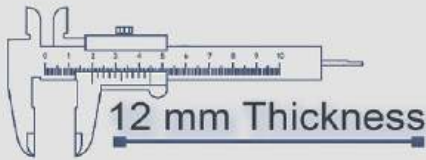

12 mm Thickness

Heavy Duty
Vitrified Parking Tiles

P-2307

4 Random

500x500 mm

12 mm Thickness

Heavy Duty
Vitrified Parking Tiles

P-2308