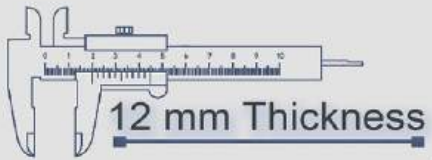

500x500 mm

Heavy Duty
Vitrified Parking Tiles

P-1410

4 Random

500x500 mm

Heavy Duty
Vitrified Parking Tiles

P-1411

4 Random