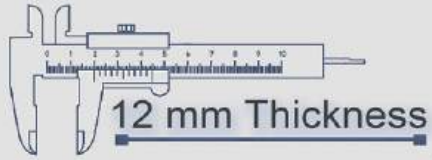

12 mm Thickness

Heavy Duty
Vitrified Parking Tiles

P-1302

500x500 mm

12 mm Thickness

Heavy Duty
Vitrified Parking Tiles

P-1303

500x500 mm