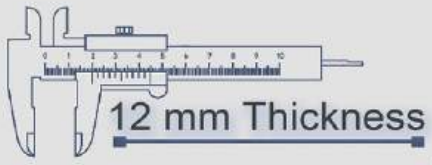

500x500 mm

Heavy Duty
Vitrified Parking Tiles