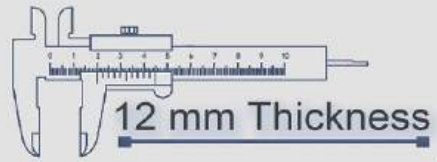

4 Random

500x500 mm

12 mm Thickness

Heavy Duty
Vitrified Parking Tiles

P-1508

2 Random

Heavy Duty
Vitrified Parking Tiles

Heavy Duty
Vitrified Parking Tiles