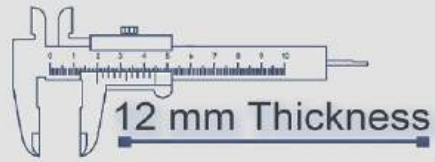

Heavy Duty
Vitrified Parking Tiles