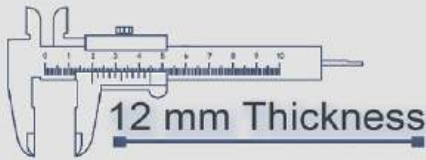

500x500 mm

12 mm Thickness

Heavy Duty
Vitrified Parking Tiles

P-2203

500x500 mm

12 mm Thickness

Heavy Duty
Vitrified Parking Tiles

P-2204