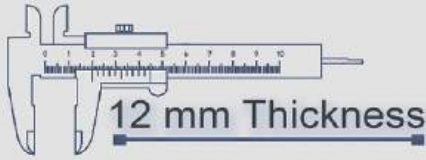

12 mm Thickness

Heavy Duty
Vitrified Parking Tiles

P-1306

500x500 mm

12 mm Thickness

Heavy Duty
Vitrified Parking Tiles

P-1307

500x500 mm