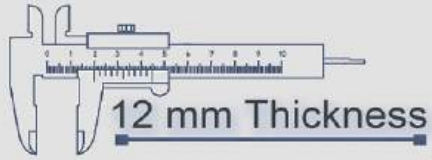

P-1501

4 Random

500x500 mm

Heavy Duty
Vitrified Parking Tiles

P-1502

4 Random

500x500 mm

Heavy Duty
Vitrified Parking Tiles