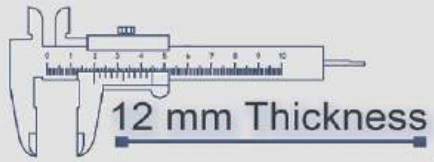

500x500 mm

Heavy Duty
Vitrified Parking Tiles