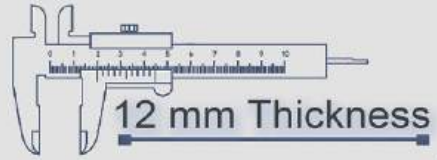

500x500 mm

Heavy Duty
Vitrified Parking Tiles

P-1412

4 Random

500x500 mm

12 mm Thickness

Heavy Duty
Vitrified Parking Tiles

P-1413