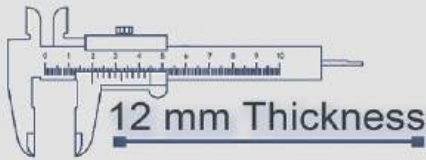

12 mm Thickness

Heavy Duty
Vitrified Parking Tiles