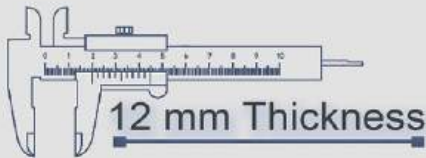

Heavy Duty
Vitrified Parking Tiles

P-1703

500x500 mm

Heavy Duty
Vitrified Parking Tiles

P-1704

500x500 mm

12 mm Thickness

Heavy Duty
Vitrified Parking Tiles