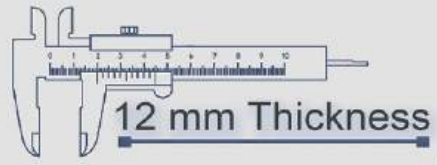

4 Random

500x500 mm

12 mm Thickness

Heavy Duty
Vitrified Parking Tiles

P-1508

2 Random

Heavy Duty
Vitrified Parking Tiles

Heavy Duty
Vitrified Parking Tiles