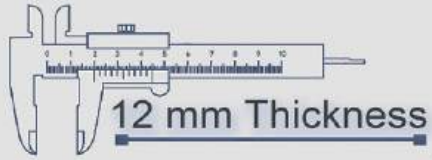

12 mm Thickness

Heavy Duty
Vitrified Parking Tiles

P-2201 LT

P-2201 DK

500x500 mm

12 mm Thickness

Heavy Duty
Vitrified Parking Tiles

P-2202