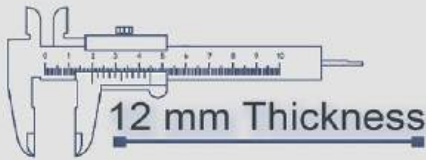

500x500 mm

12 mm Thickness

Heavy Duty
Vitrified Parking Tiles

P-2205

500x500 mm

12 mm Thickness

Heavy Duty
Vitrified Parking Tiles

P-2206 LT