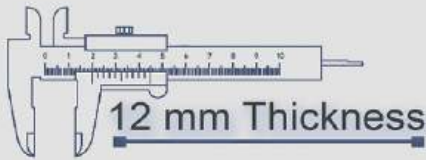

12 mm Thickness

Heavy Duty
Vitrified Parking Tiles

P-1608

500x500 mm

12 mm Thickness

Heavy Duty
Vitrified Parking Tiles

P-1609

500x500 mm