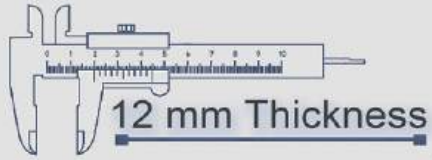

P-2311

500x500 mm

12 mm Thickness

Heavy Duty
Vitrified Parking Tiles

P-2312

500x500 mm

12 mm Thickness

Heavy Duty
Vitrified Parking Tiles