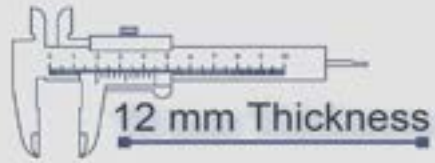

Heavy Duty
Vitrified Parking Tiles

P-1108

500x500 mm

12 mm Thickness

Heavy Duty
Vitrified Parking Tiles

P-1109

500x500 mm

12 mm Thickness