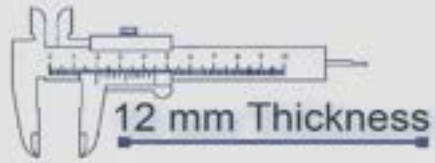

Heavy Duty
Vitrified Parking Tiles

P-1111-LT

P-1111-DK

500x500 mm

12 mm Thickness

Heavy Duty
Vitrified Parking Tiles

P-1112-LT

P-1112-DK