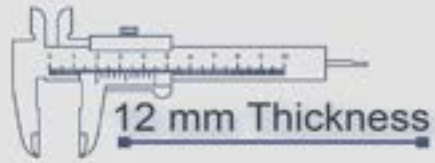

500x500 mm

Heavy Duty
Vitrified Parking Tiles