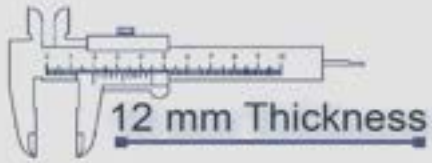

Heavy Duty
Vitrified Parking Tiles

P-1011

500x500 mm

12 mm Thickness

Heavy Duty
Vitrified Parking Tiles

P-1012

PUNCH

ПУНЧ