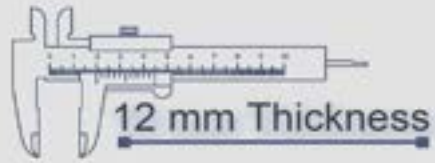

Heavy Duty
Vitrified Parking Tiles

P-508

500x500 mm

Heavy Duty
Vitrified Parking Tiles

P-509

500x500 mm

Heavy Duty
Vitrified Parking Tiles

P-511