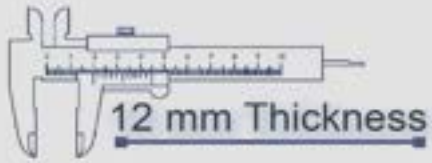

Heavy Duty
Vitrified Parking Tiles

P-1009

500x500 mm

12 mm Thickness

Heavy Duty
Vitrified Parking Tiles

P-1010

500x500 mm

12 mm Thickness