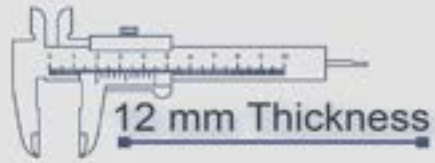

Heavy Duty
Vitrified Parking Tiles

P-516

500x500 mm

Heavy Duty
Vitrified Parking Tiles

P-517

500x500 mm

Heavy Duty
Vitrified Parking Tiles

P-518