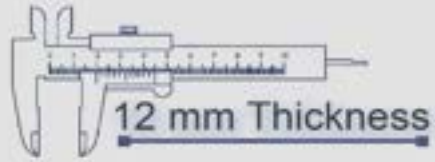

Heavy Duty
Vitrified Parking Tiles

P-1108

500x500 mm

12 mm Thickness

Heavy Duty
Vitrified Parking Tiles

P-1109

500x500 mm

12 mm Thickness