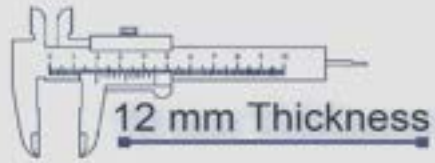

500x500 mm

Heavy Duty
Vitrified Parking Tiles

P-318 LT

P-318 DK

6 Random

500x500 mm

Heavy Duty
Vitrified Parking Tiles

P-320 LT