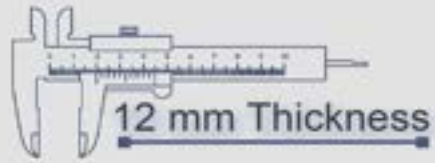

500x500 mm

Heavy Duty
Vitrified Parking Tiles