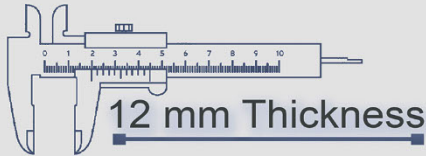

12 mm Thickness

Heavy Duty
Vitrified Parking Tiles