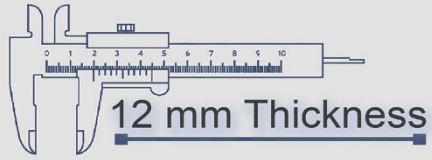

500x500 mm

12 mm Thickness

Heavy Duty
Vitrified Parking Tiles

6070 LT

6070 DK

10 Random

500x500 mm

12 mm Thickness