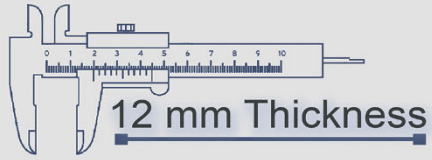

6125

500x500 mm

12 mm Thickness

Heavy Duty
Vitrified Parking Tiles

6126

500x500 mm

12 mm Thickness

Heavy Duty
Vitrified Parking Tiles