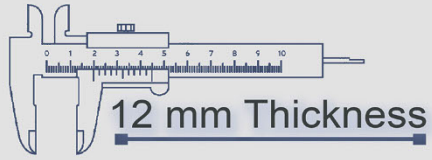

6043

4 Random

500x500 mm

12 mm Thickness

Heavy Duty
Vitrified Parking Tiles

6045

4 Random

500x500 mm