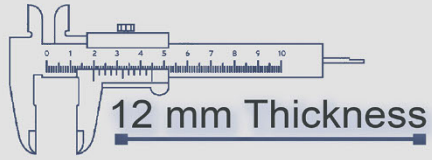

6089 DK

500x500 mm

12 mm Thickness

Heavy Duty
Vitrified Parking Tiles

6089 DK

6089 HL-1

500x500 mm

12 mm Thickness