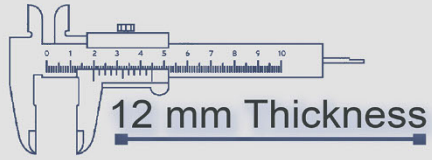

Heavy Duty
Vitrified Parking Tiles

6024 LT

6024 DK

4 Random

500x500 mm

12 mm Thickness

Heavy Duty
Vitrified Parking Tiles

6025 LT