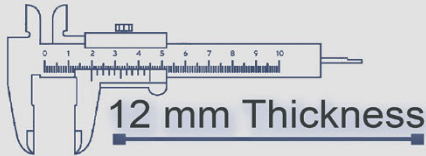

Heavy Duty
Vitrified Parking Tiles

6123

500x500 mm

12 mm Thickness

Heavy Duty
Vitrified Parking Tiles

6124

500x500 mm

Heavy Duty
Vitrified Parking Tiles