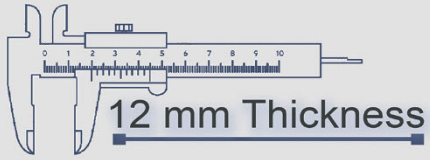

500x500 mm

12 mm Thickness

Heavy Duty
Vitrified Parking Tiles

6070 LT

6070 DK

10 Random

500x500 mm

12 mm Thickness