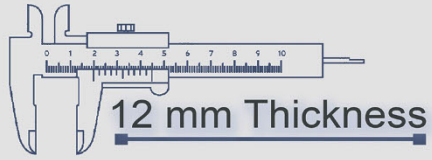

Heavy Duty
Vitrified Parking Tiles

6049

6 Random

500x500 mm

12 mm Thickness

Heavy Duty
Vitrified Parking Tiles

6050

6 Random