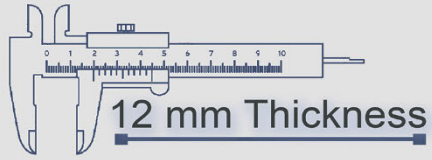

12 mm Thickness

Heavy Duty
Vitrified Parking Tiles