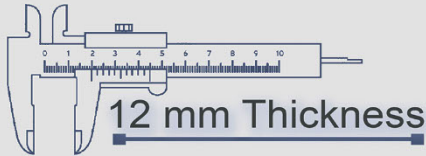

Heavy Duty
Vitrified Parking Tiles