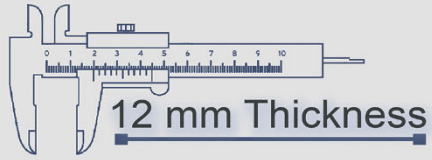

500x500 mm

12 mm Thickness

Heavy Duty
Vitrified Parking Tiles

6073 LT

6073 DK

500x500 mm

12 mm Thickness

Heavy Duty
Vitrified Parking Tiles