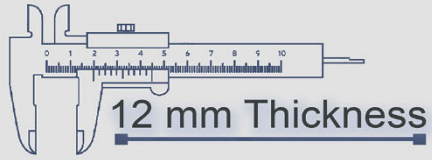

500x500 mm

12 mm Thickness

Heavy Duty
Vitrified Parking Tiles

6119

500x500 mm

Heavy Duty
Vitrified Parking Tiles

6120

500x500 mm