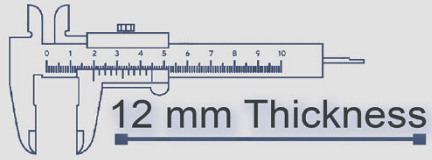

12 mm Thickness

Heavy Duty
Vitrified Parking Tiles