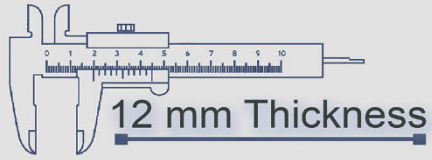

12 mm Thickness

Heavy Duty
Vitrified Parking Tiles

6138

500x500 mm

12 mm Thickness

Heavy Duty
Vitrified Parking Tiles

6139

500x500 mm