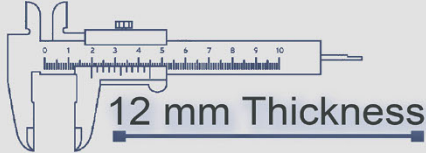

12 mm Thickness

Heavy Duty
Vitrified Parking Tiles

6138

500x500 mm

12 mm Thickness

Heavy Duty
Vitrified Parking Tiles

6139

500x500 mm