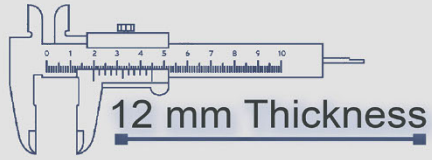

500x500 mm

Heavy Duty
Vitrified Parking Tiles

6136

500x500 mm

12 mm Thickness

Heavy Duty
Vitrified Parking Tiles

6137

500x500 mm