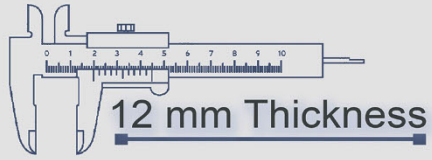

6060 HL

2 Random

500x500 mm

12 mm Thickness

Heavy Duty
Vitrified Parking Tiles

6060 LT

6060 DK

500x500 mm