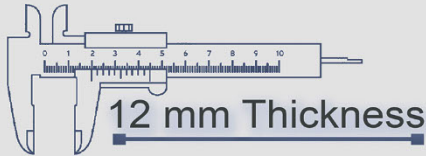

500x500 mm

12 mm Thickness

Heavy Duty
Vitrified Parking Tiles

6132

500x500 mm

12 mm Thickness

Heavy Duty
Vitrified Parking Tiles

6133