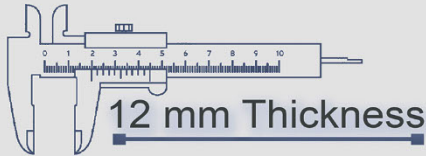

500x500 mm

12 mm Thickness

Heavy Duty
Vitrified Parking Tiles

6113

500x500 mm

12 mm Thickness

Heavy Duty
Vitrified Parking Tiles

6114