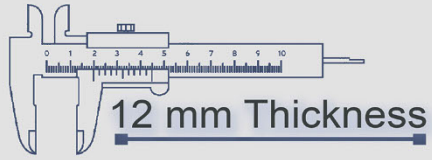

6107

4 Random

500x500 mm

12 mm Thickness

Heavy Duty
Vitrified Parking Tiles

6108

4 Random

500x500 mm