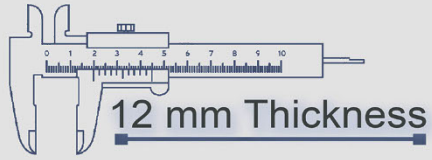

Heavy Duty
Vitrified Parking Tiles

6142

4 Random

500x500 mm

12 mm Thickness

Heavy Duty
Vitrified Parking Tiles

6143

500x500 mm