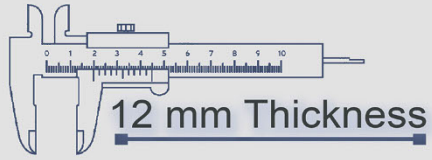

6052

6 Random

500x500 mm

12 mm Thickness

Heavy Duty
Vitrified Parking Tiles

6053

6 Random

500x500 mm