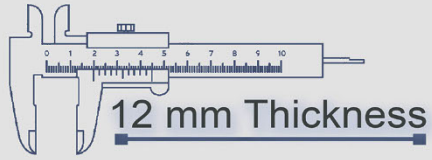

500x500 mm

12 mm Thickness

Heavy Duty
Vitrified Parking Tiles

6134

500x500 mm

12 mm Thickness

Heavy Duty
Vitrified Parking Tiles

6135