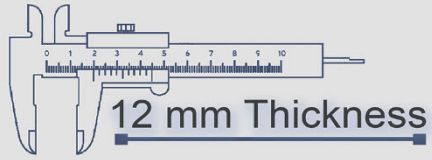

500x500 mm

12 mm Thickness

Heavy Duty
Vitrified Parking Tiles

6002

4 Random

500x500 mm

12 mm Thickness

Heavy Duty
Vitrified Parking Tiles