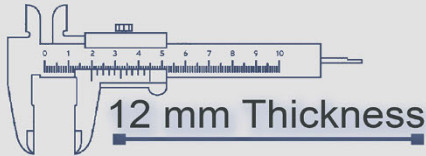

Heavy Duty
Vitrified Parking Tiles

6075

500x500 mm

12 mm Thickness

Heavy Duty
Vitrified Parking Tiles

6076

500x500 mm

12 mm Thickness