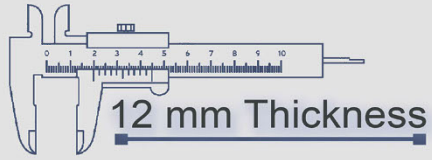

500x

500mm

500x500 mm

12 mm Thickness

Heavy Duty
Vitrified Parking Tiles

6018 LT

6018 DK

4 Random