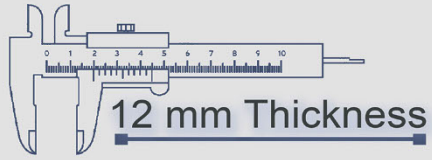

500x500 mm

12 mm Thickness

Heavy Duty
Vitrified Parking Tiles

6117

500x500 mm

12 mm Thickness

Heavy Duty
Vitrified Parking Tiles

6118