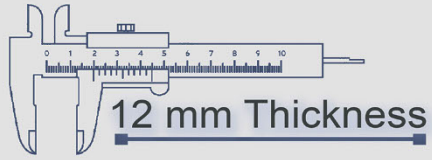

500x500 mm

12 mm Thickness

Heavy Duty
Vitrified Parking Tiles

6034 LT

6034 DK

4 Random

500x500 mm

12 mm Thickness