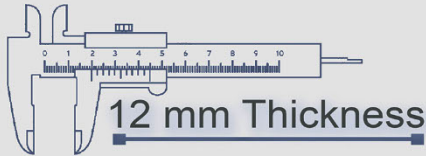

12 mm Thickness

Heavy Duty
Vitrified Parking Tiles

6140

500x500 mm

Heavy Duty
Vitrified Parking Tiles

6141

500x500 mm

12 mm Thickness