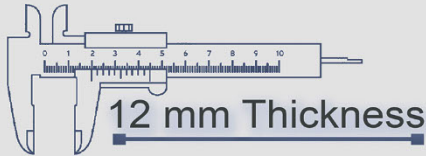

500x500 mm

12 mm Thickness

Heavy Duty
Vitrified Parking Tiles

6059 LT

6059 HL

2 Random

500x500 mm

12 mm Thickness