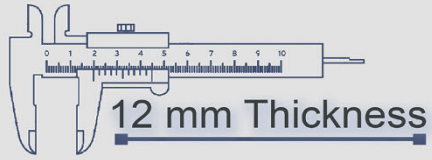

6013

4 Random

500x500 mm

12 mm Thickness

Heavy Duty
Vitrified Parking Tiles

6014

4 Random

500x500 mm