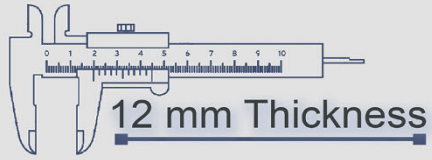

500x500 mm

12 mm Thickness

Heavy Duty
Vitrified Parking Tiles

6042

4 Random

500x500 mm

12 mm Thickness

Heavy Duty
Vitrified Parking Tiles