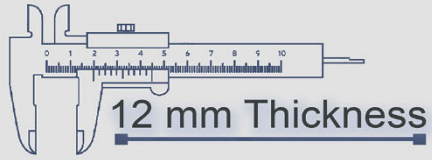

12 mm Thickness

Heavy Duty
Vitrified Parking Tiles

6104

4 Random

500x500 mm

12 mm Thickness

Heavy Duty
Vitrified Parking Tiles

6105