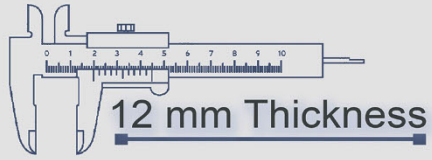

6003

500x500 mm

12 mm Thickness

Heavy Duty
Vitrified Parking Tiles

6004

500x500 mm

12 mm Thickness

Heavy Duty
Vitrified Parking Tiles