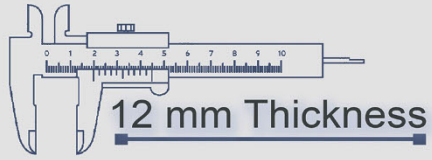

500x500 mm

12 mm Thickness

Heavy Duty
Vitrified Parking Tiles

6012

4 Random

500x500 mm

12 mm Thickness

Heavy Duty
Vitrified Parking Tiles