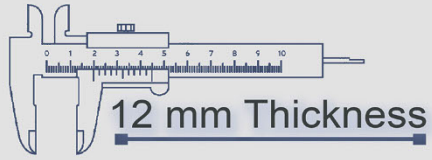

Heavy Duty
Vitrified Parking Tiles

6091 LT

6091 DK

500x500 mm

12 mm Thickness

Heavy Duty
Vitrified Parking Tiles

6001

2 Random