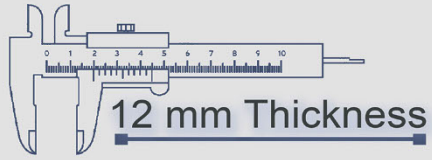

10 Random

500x500 mm

12 mm Thickness

Heavy Duty
Vitrified Parking Tiles

6067

10 Random

500x500 mm

12 mm Thickness