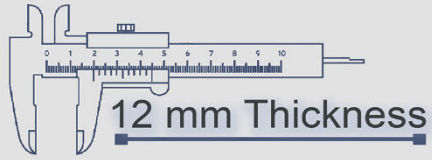

12 mm Thickness

Heavy Duty
Vitrified Parking Tiles