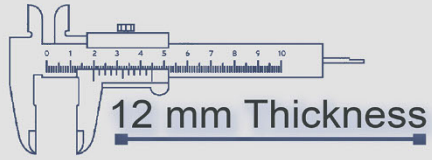

Heavy Duty
Vitrified Parking Tiles

6078

500x500 mm

12 mm Thickness

Heavy Duty
Vitrified Parking Tiles

6079

500x500 mm

12 mm Thickness