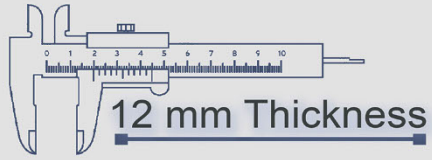

Heavy Duty
Vitrified Parking Tiles

6026

4 Random

500x500 mm

12 mm Thickness

Heavy Duty
Vitrified Parking Tiles

6028

4 Random