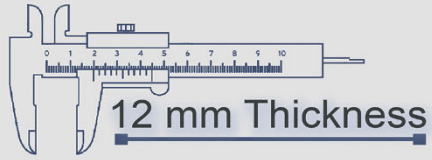

6 Random

500x500 mm

12 mm Thickness

Heavy Duty
Vitrified Parking Tiles

6056

Random

500x500 mm

12 mm Thickness