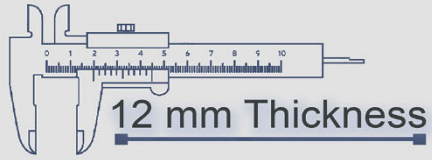

500x500 mm

12 mm Thickness

Heavy Duty
Vitrified Parking Tiles

6094

4 Random

500x500 mm

12 mm Thickness

Heavy Duty
Vitrified Parking Tiles