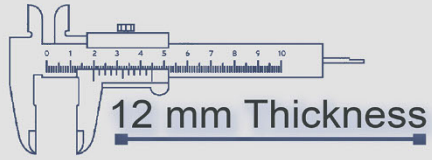

12 mm Thickness

Heavy Duty
Vitrified Parking Tiles

6007

4 Random

500x500 mm

12 mm Thickness

Heavy Duty
Vitrified Parking Tiles

6008