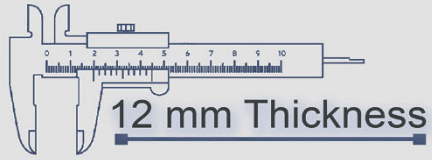

500x500 mm

Heavy Duty
Vitrified Parking Tiles

6087 LT

6087 DK

500x500 mm

12 mm Thickness

Heavy Duty
Vitrified Parking Tiles

6089 LT