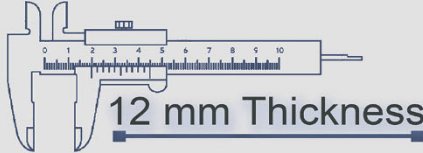

Heavy Duty
Vitrified Parking Tiles