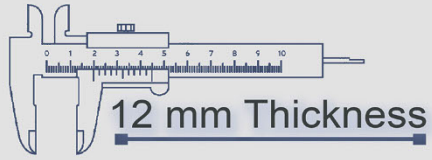

4 Random

500x500 mm

Heavy Duty
Vitrified Parking Tiles

6065

500x500 mm

12 mm Thickness

Heavy Duty
Vitrified Parking Tiles

6066