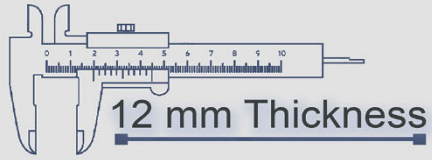

12 mm Thickness

Heavy Duty
Vitrified Parking Tiles