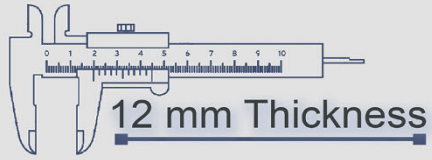

6030

4 Random

500x500 mm

12 mm Thickness

Heavy Duty
Vitrified Parking Tiles

6031

4 Random

500x500 mm