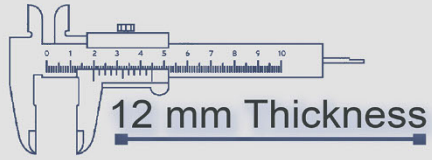

4 Random

500x500 mm

Heavy Duty
Vitrified Parking Tiles

6106

4 Random

500x500 mm

12 mm Thickness

Heavy Duty
Vitrified Parking Tiles