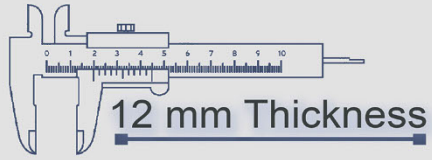

Heavy Duty
Vitrified Parking Tiles

6080

500x500 mm

12 mm Thickness

Heavy Duty
Vitrified Parking Tiles

6088

500x500 mm

12 mm Thickness