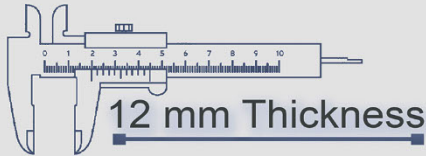

12 mm Thickness

Heavy Duty
Vitrified Parking Tiles

6121

500x500 mm

12 mm Thickness

Heavy Duty
Vitrified Parking Tiles

6122

500x500 mm