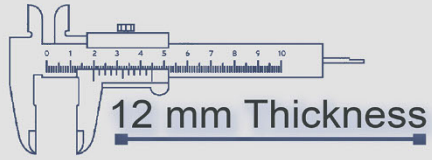

6129

500x500 mm

Heavy Duty
Vitrified Parking Tiles

6130

500x500 mm

12 mm Thickness

Heavy Duty
Vitrified Parking Tiles

6131