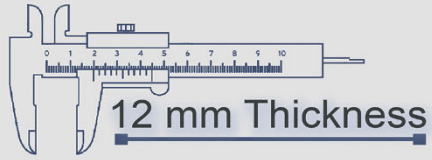

9 Random

500x500 mm

12 mm Thickness

Heavy Duty
Vitrified Parking Tiles

6048

9 Random

500x500 mm

12 mm Thickness