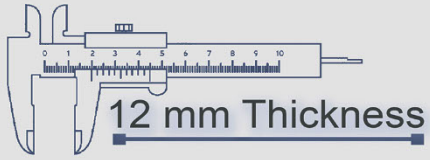

12 mm Thickness

Heavy Duty
Vitrified Parking Tiles