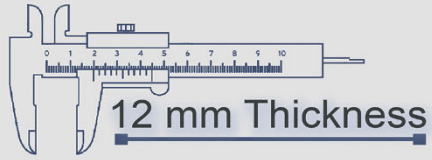

Heavy Duty
Vitrified Parking Tiles

6092

4 Random

500x500 mm

12 mm Thickness

Heavy Duty
Vitrified Parking Tiles

6093

4 Random