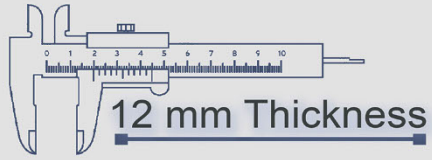

500x500 mm

12 mm Thickness

Heavy Duty
Vitrified Parking Tiles

6019 LT

6019 DK

4 Random

500x500 mm

12 mm Thickness