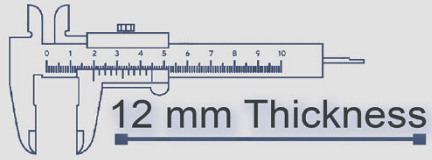

Heavy Duty
Vitrified Parking Tiles

6071

6072

500x500 mm

12 mm Thickness

Heavy Duty
Vitrified Parking Tiles

6071

6074