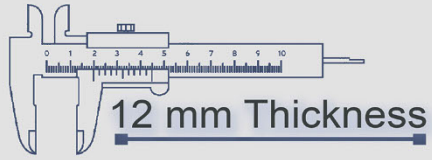

4 Random

500x500 mm

12 mm Thickness

Heavy Duty
Vitrified Parking Tiles

6035

4 Random

500x500 mm

12 mm Thickness