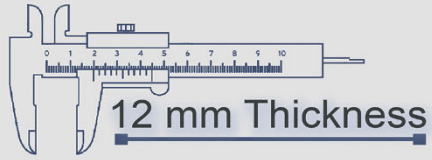

Heavy Duty
Vitrified Parking Tiles

6036 LT

6036 DK

4 Random

500x500 mm

12 mm Thickness

Heavy Duty
Vitrified Parking Tiles

6038 LT