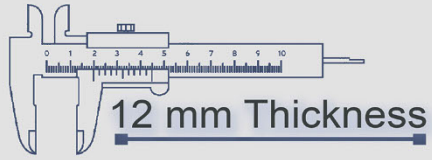

4 Random

500x500 mm

12 mm Thickness

Heavy Duty
Vitrified Parking Tiles

6009

4 Random

500x500 mm

12 mm Thickness