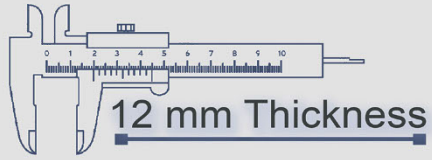

Heavy Duty
Vitrified Parking Tiles

6089 LT

6089 HL-2

500x500 mm

12 mm Thickness

Heavy Duty
Vitrified Parking Tiles

6090 LT

6090 DK