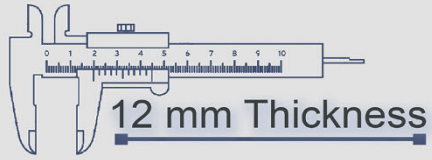

500x500 mm

12 mm Thickness

Heavy Duty
Vitrified Parking Tiles

6051

6 Random

500x500 mm

12 mm Thickness

Heavy Duty
Vitrified Parking Tiles