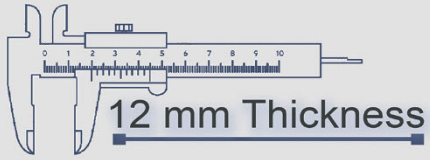

6095

4 Random

500x500 mm

12 mm Thickness

Heavy Duty
Vitrified Parking Tiles

6096

6 Random

500x500 mm