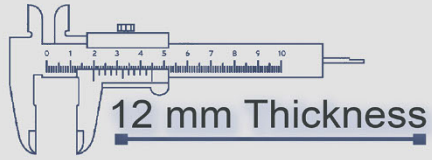

6077 LT

6077 DK

500x500 mm

12 mm Thickness

Heavy Duty
Vitrified Parking Tiles

6081 LT

6081 DK

500x500 mm