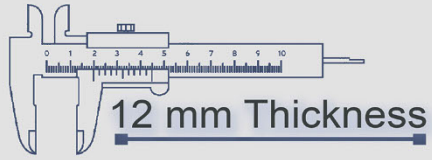

4 Random

500x500 mm

12 mm Thickness

Heavy Duty
Vitrified Parking Tiles

6017

4 Random

500x500 mm

12 mm Thickness