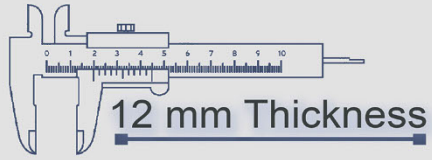

12 mm Thickness

Heavy Duty
Vitrified Parking Tiles

6046

9 Random

500x500 mm

12 mm Thickness

Heavy Duty
Vitrified Parking Tiles

6047