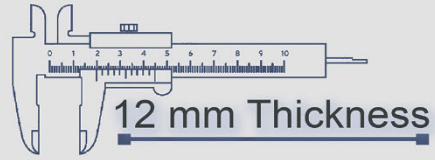

500x500 mm

12 mm Thickness

Heavy Duty
Vitrified Parking Tiles