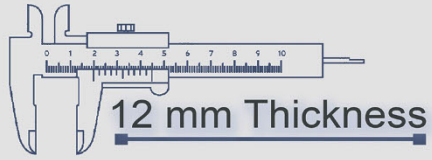

6102

4 Random

500x500 mm

12 mm Thickness

Heavy Duty
Vitrified Parking Tiles

6103

4 Random

500x500 mm