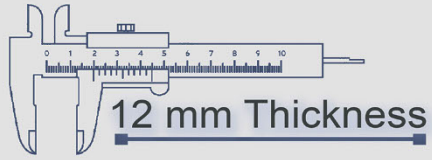

Heavy Duty
Vitrified Parking Tiles

6010

4 Random

500x500 mm

12 mm Thickness

Heavy Duty
Vitrified Parking Tiles

6011

4 Random