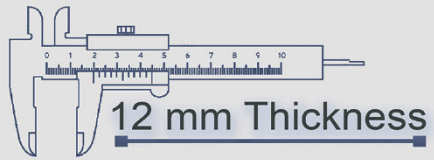

12 mm Thickness

Heavy Duty
Vitrified Parking Tiles

6097

4 Random

500x500 mm

Heavy Duty
Vitrified Parking Tiles

6098

4 Random