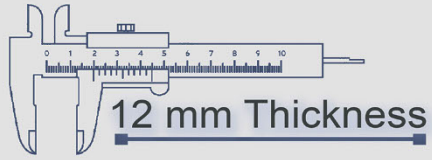

Heavy Duty
Vitrified Parking Tiles

6037

10 Random

500x500 mm

12 mm Thickness

Heavy Duty
Vitrified Parking Tiles

6039

500x500 mm