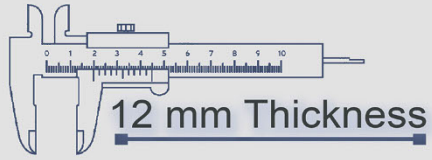

500x500 mm

12 mm Thickness

Heavy Duty
Vitrified Parking Tiles

6115

500x500 mm

12 mm Thickness

Heavy Duty
Vitrified Parking Tiles

6116