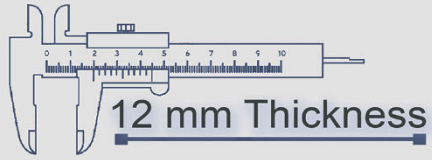

6083 DK

500x500 mm

12 mm Thickness

Heavy Duty
Vitrified Parking Tiles

6084 LT

6084 DK

500x500 mm

12 mm Thickness