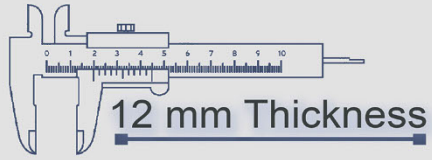

12 mm Thickness

Heavy Duty
Vitrified Parking Tiles

6054

6 Random

500x500 mm

12 mm Thickness

Heavy Duty
Vitrified Parking Tiles

6055