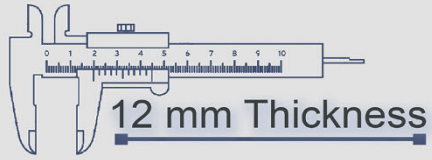

500x500 mm

12 mm Thickness

Heavy Duty
Vitrified Parking Tiles

6058 HL

6058 DK

2 Random

500x500 mm

12 mm Thickness