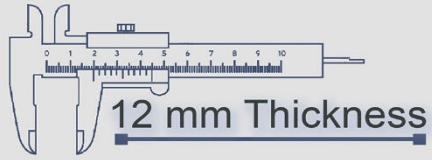

Heavy Duty
Vitrified Parking Tiles

6037

10 Random

500x500 mm

12 mm Thickness

Heavy Duty
Vitrified Parking Tiles

6039

500x500 mm