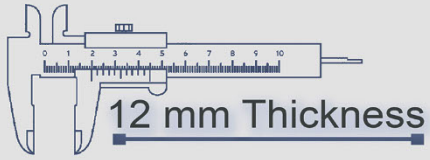

500x500 mm

12 mm Thickness

Heavy Duty
Vitrified Parking Tiles

6023 LT

6023 DK

4 Random

500x500 mm

12 mm Thickness