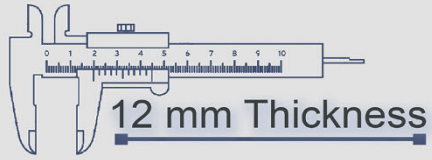

6005

4 Random

500x500 mm

12 mm Thickness

Heavy Duty
Vitrified Parking Tiles

6006

4 Random

500x500 mm