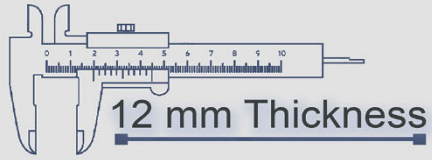

6127

500x500 mm

12 mm Thickness

Heavy Duty
Vitrified Parking Tiles

6128

500x500 mm

12 mm Thickness

Heavy Duty
Vitrified Parking Tiles