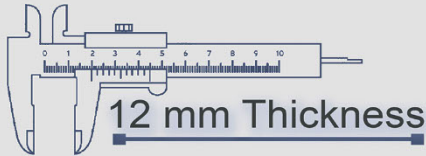

Heavy Duty
Vitrified Parking Tiles

6123

500x500 mm

12 mm Thickness

Heavy Duty
Vitrified Parking Tiles

6124

500x500 mm

Heavy Duty
Vitrified Parking Tiles