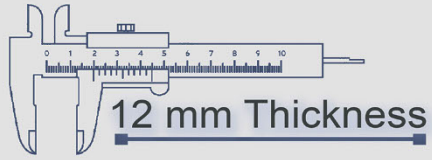

500x500 mm

12 mm Thickness

Heavy Duty
Vitrified Parking Tiles

6099

6 Random

500x500 mm

12 mm Thickness

Heavy Duty
Vitrified Parking Tiles