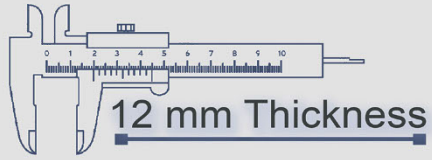

12 mm Thickness

Heavy Duty
Vitrified Parking Tiles

6082 LT

6082 DK

500x500 mm

12 mm Thickness

Heavy Duty
Vitrified Parking Tiles

6083 LT