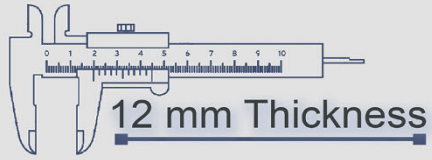

500x500 mm

12 mm Thickness

Heavy Duty
Vitrified Parking Tiles

6063

500x500 mm

12 mm Thickness

Heavy Duty
Vitrified Parking Tiles

6064