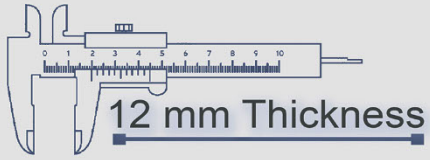

500x500 mm

12 mm Thickness

Heavy Duty
Vitrified Parking Tiles

6029

4 Random

500x500 mm

12 mm Thickness

Heavy Duty
Vitrified Parking Tiles