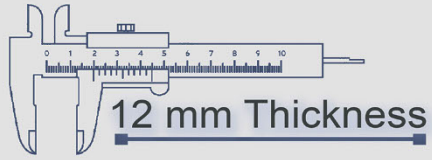

Heavy Duty
Vitrified Parking Tiles

6060 DK

6060 HL

2 Random

500x500 mm

12 mm Thickness

Heavy Duty
Vitrified Parking Tiles

6060 LT