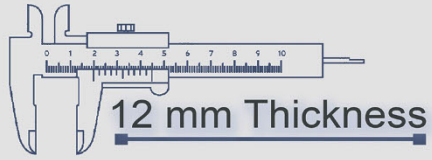

12 mm Thickness

Heavy Duty
Vitrified Parking Tiles

6040

500x500 mm

12 mm Thickness

Heavy Duty
Vitrified Parking Tiles

6041

4 Random