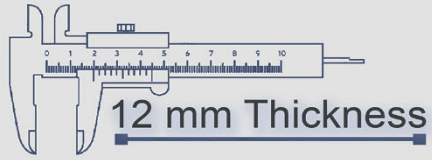

Heavy Duty
Vitrified Parking Tiles

6085 LT

6085 DK

500x500 mm

12 mm Thickness

Heavy Duty
Vitrified Parking Tiles

6086 LT

6086 DK