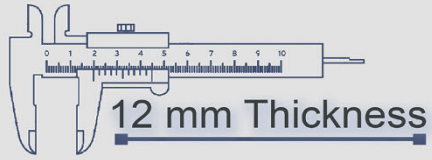

Heavy Duty
Vitrified Parking Tiles

6075

500x500 mm

12 mm Thickness

Heavy Duty
Vitrified Parking Tiles

6076

500x500 mm

12 mm Thickness