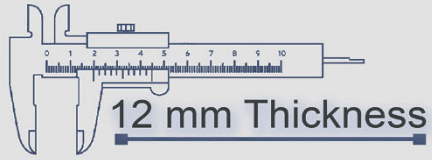

12 mm Thickness

Heavy Duty
Vitrified Parking Tiles