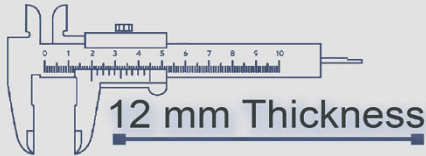

500x500 mm

12 mm Thickness

Heavy Duty
Vitrified Parking Tiles

6119

500x500 mm

Heavy Duty
Vitrified Parking Tiles

6120

500x500 mm