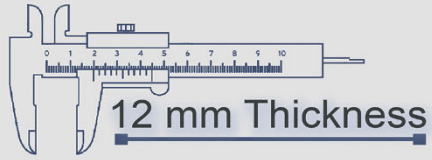

Heavy Duty
Vitrified Parking Tiles

6020 LT

6020 DK

4 Random

500x500 mm

12 mm Thickness

Heavy Duty
Vitrified Parking Tiles

6021 LT