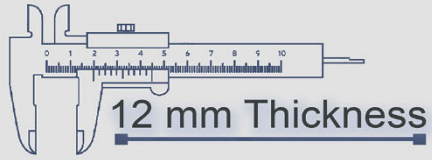

12 mm Thickness

Heavy Duty
Vitrified Parking Tiles

6061 DK

6061 HL

4 Random

500x500 mm

12 mm Thickness

Heavy Duty
Vitrified Parking Tiles