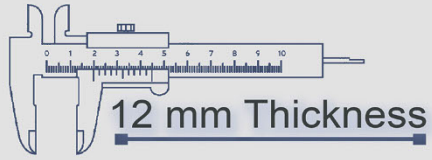

500x500 mm

Heavy Duty
Vitrified Parking Tiles