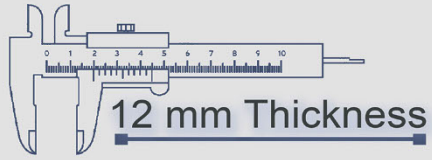

12 mm Thickness

Heavy Duty
Vitrified Parking Tiles

6109

4 Random

500x500 mm

12 mm Thickness

Heavy Duty
Vitrified Parking Tiles

6110