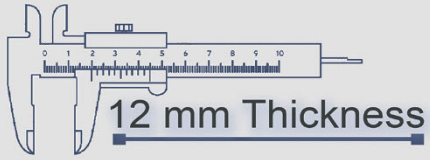

12 mm Thickness

Heavy Duty
Vitrified Parking Tiles

6015

4 Random

500x500 mm

12 mm Thickness

Heavy Duty
Vitrified Parking Tiles

6016