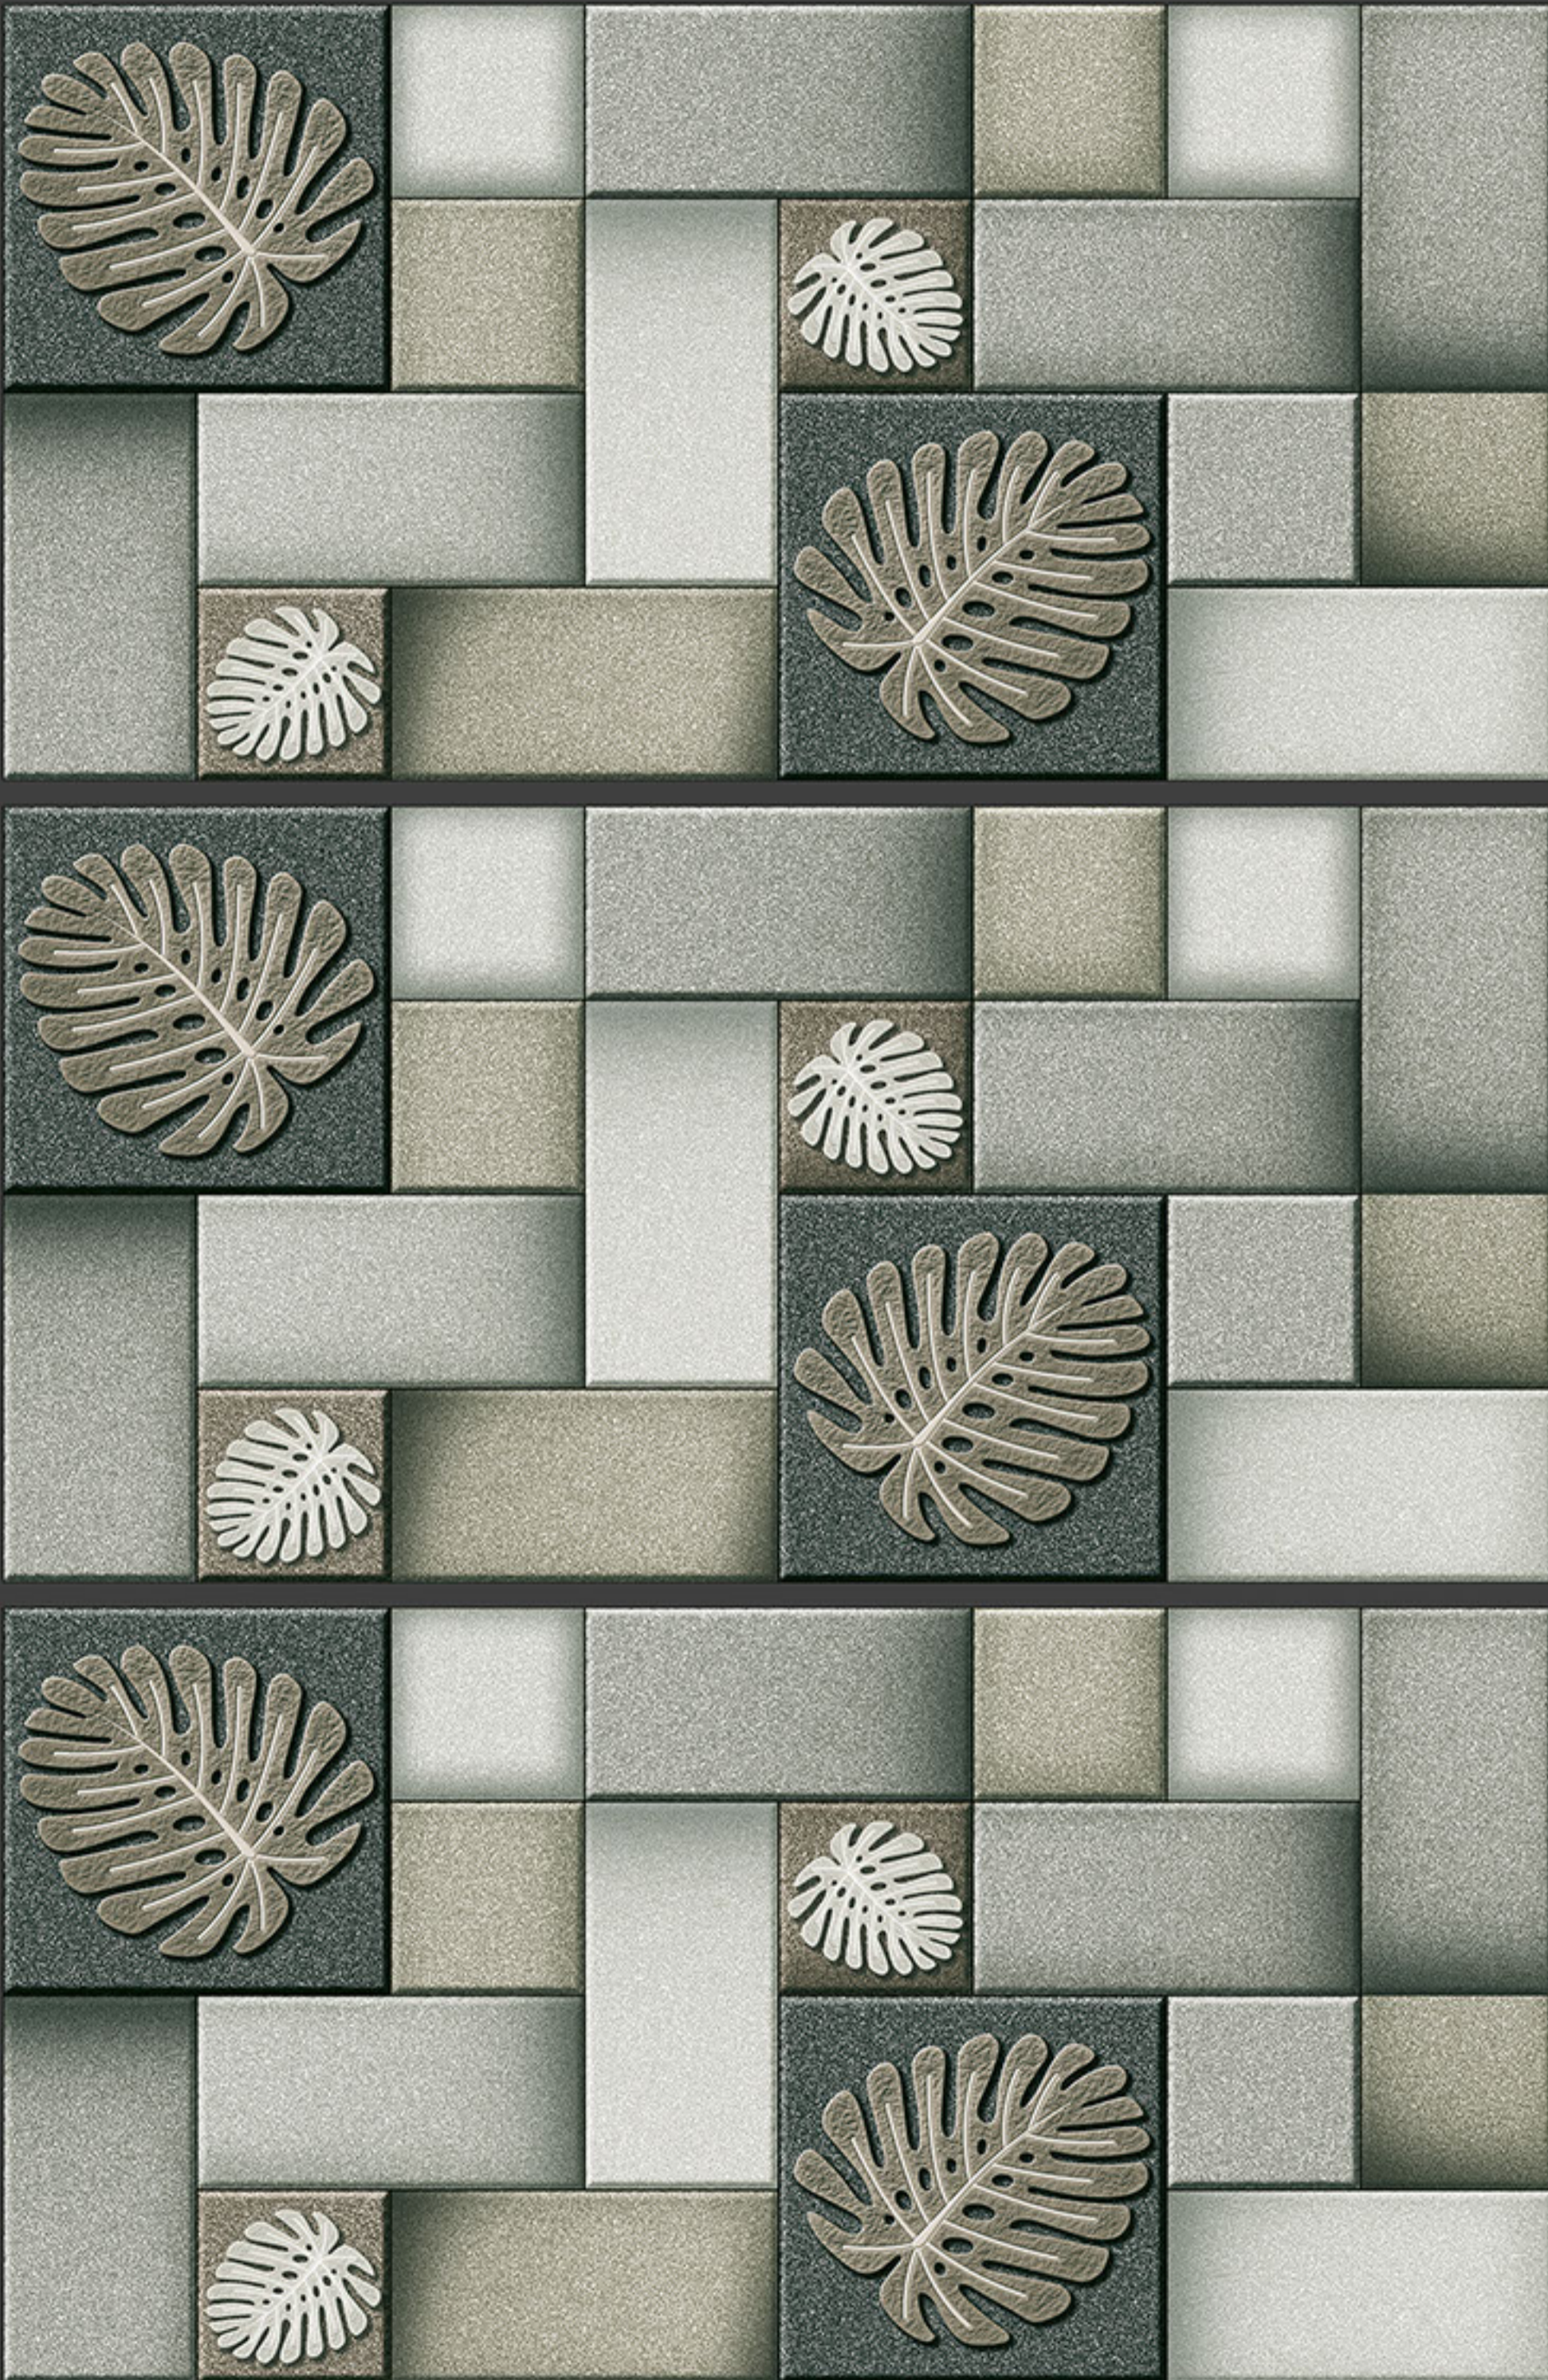

300 X 600 MM

MONSTERA-001