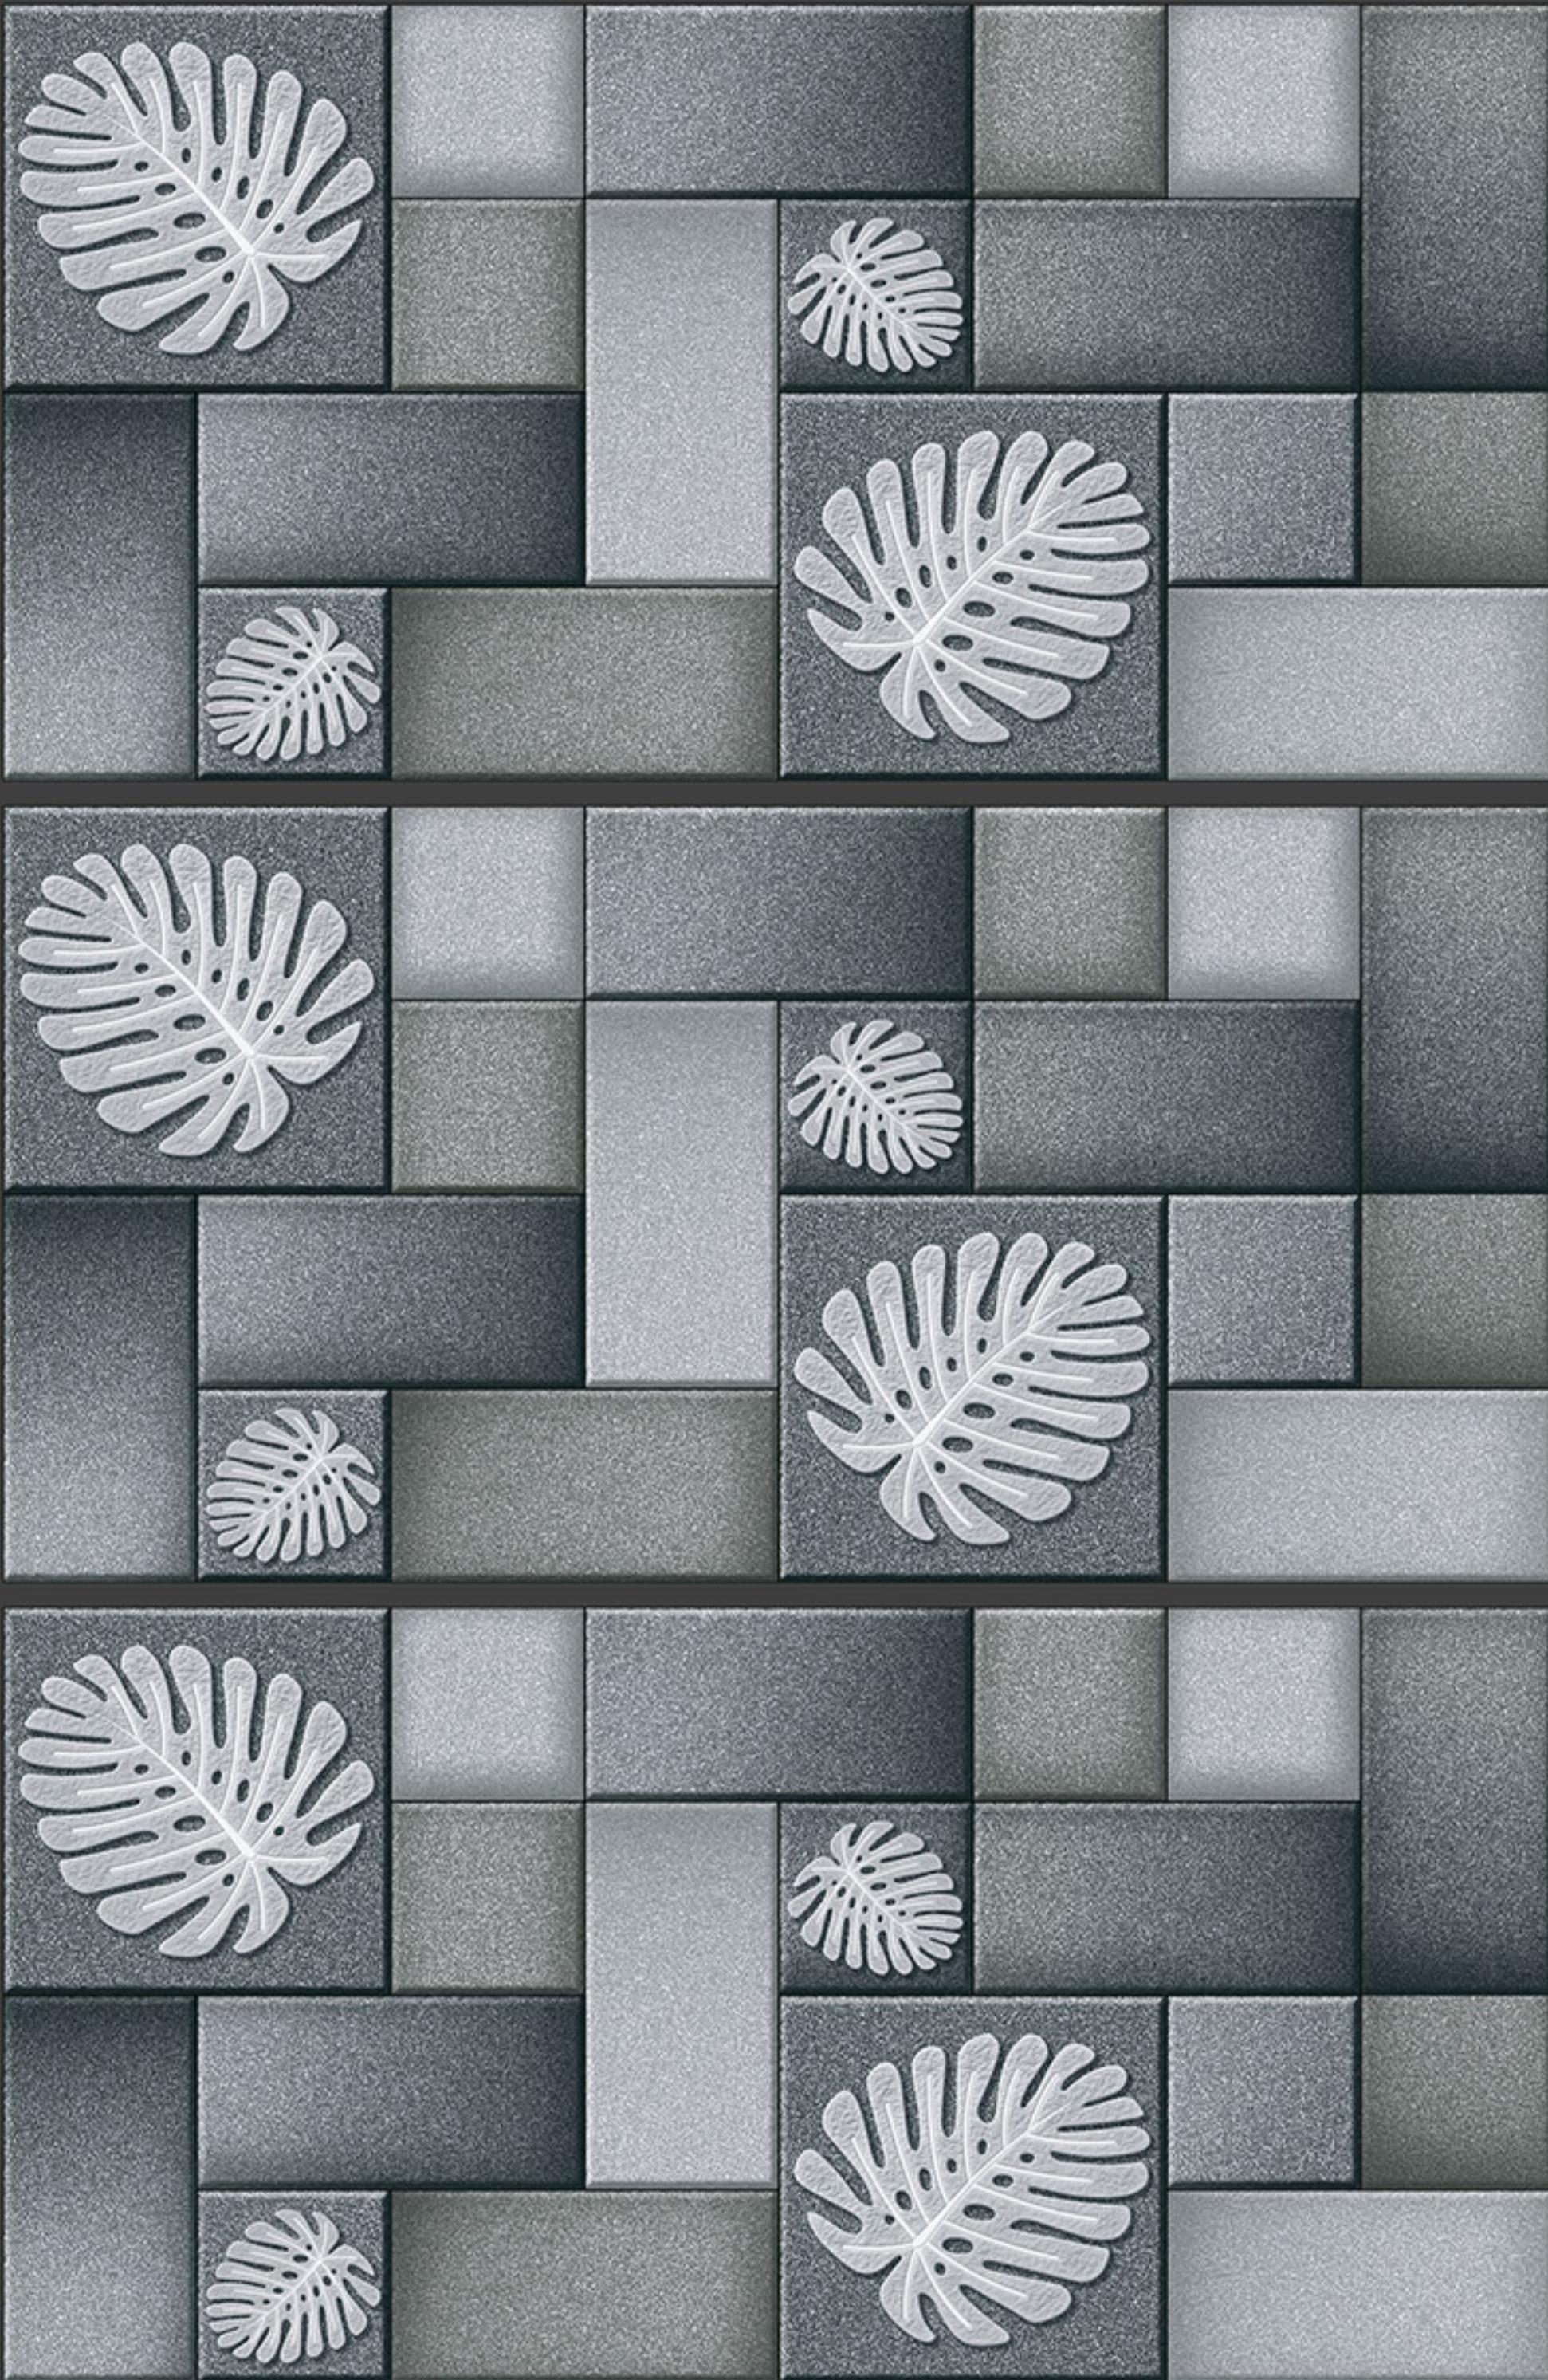

300 X 600 MM

MONSTERA-003