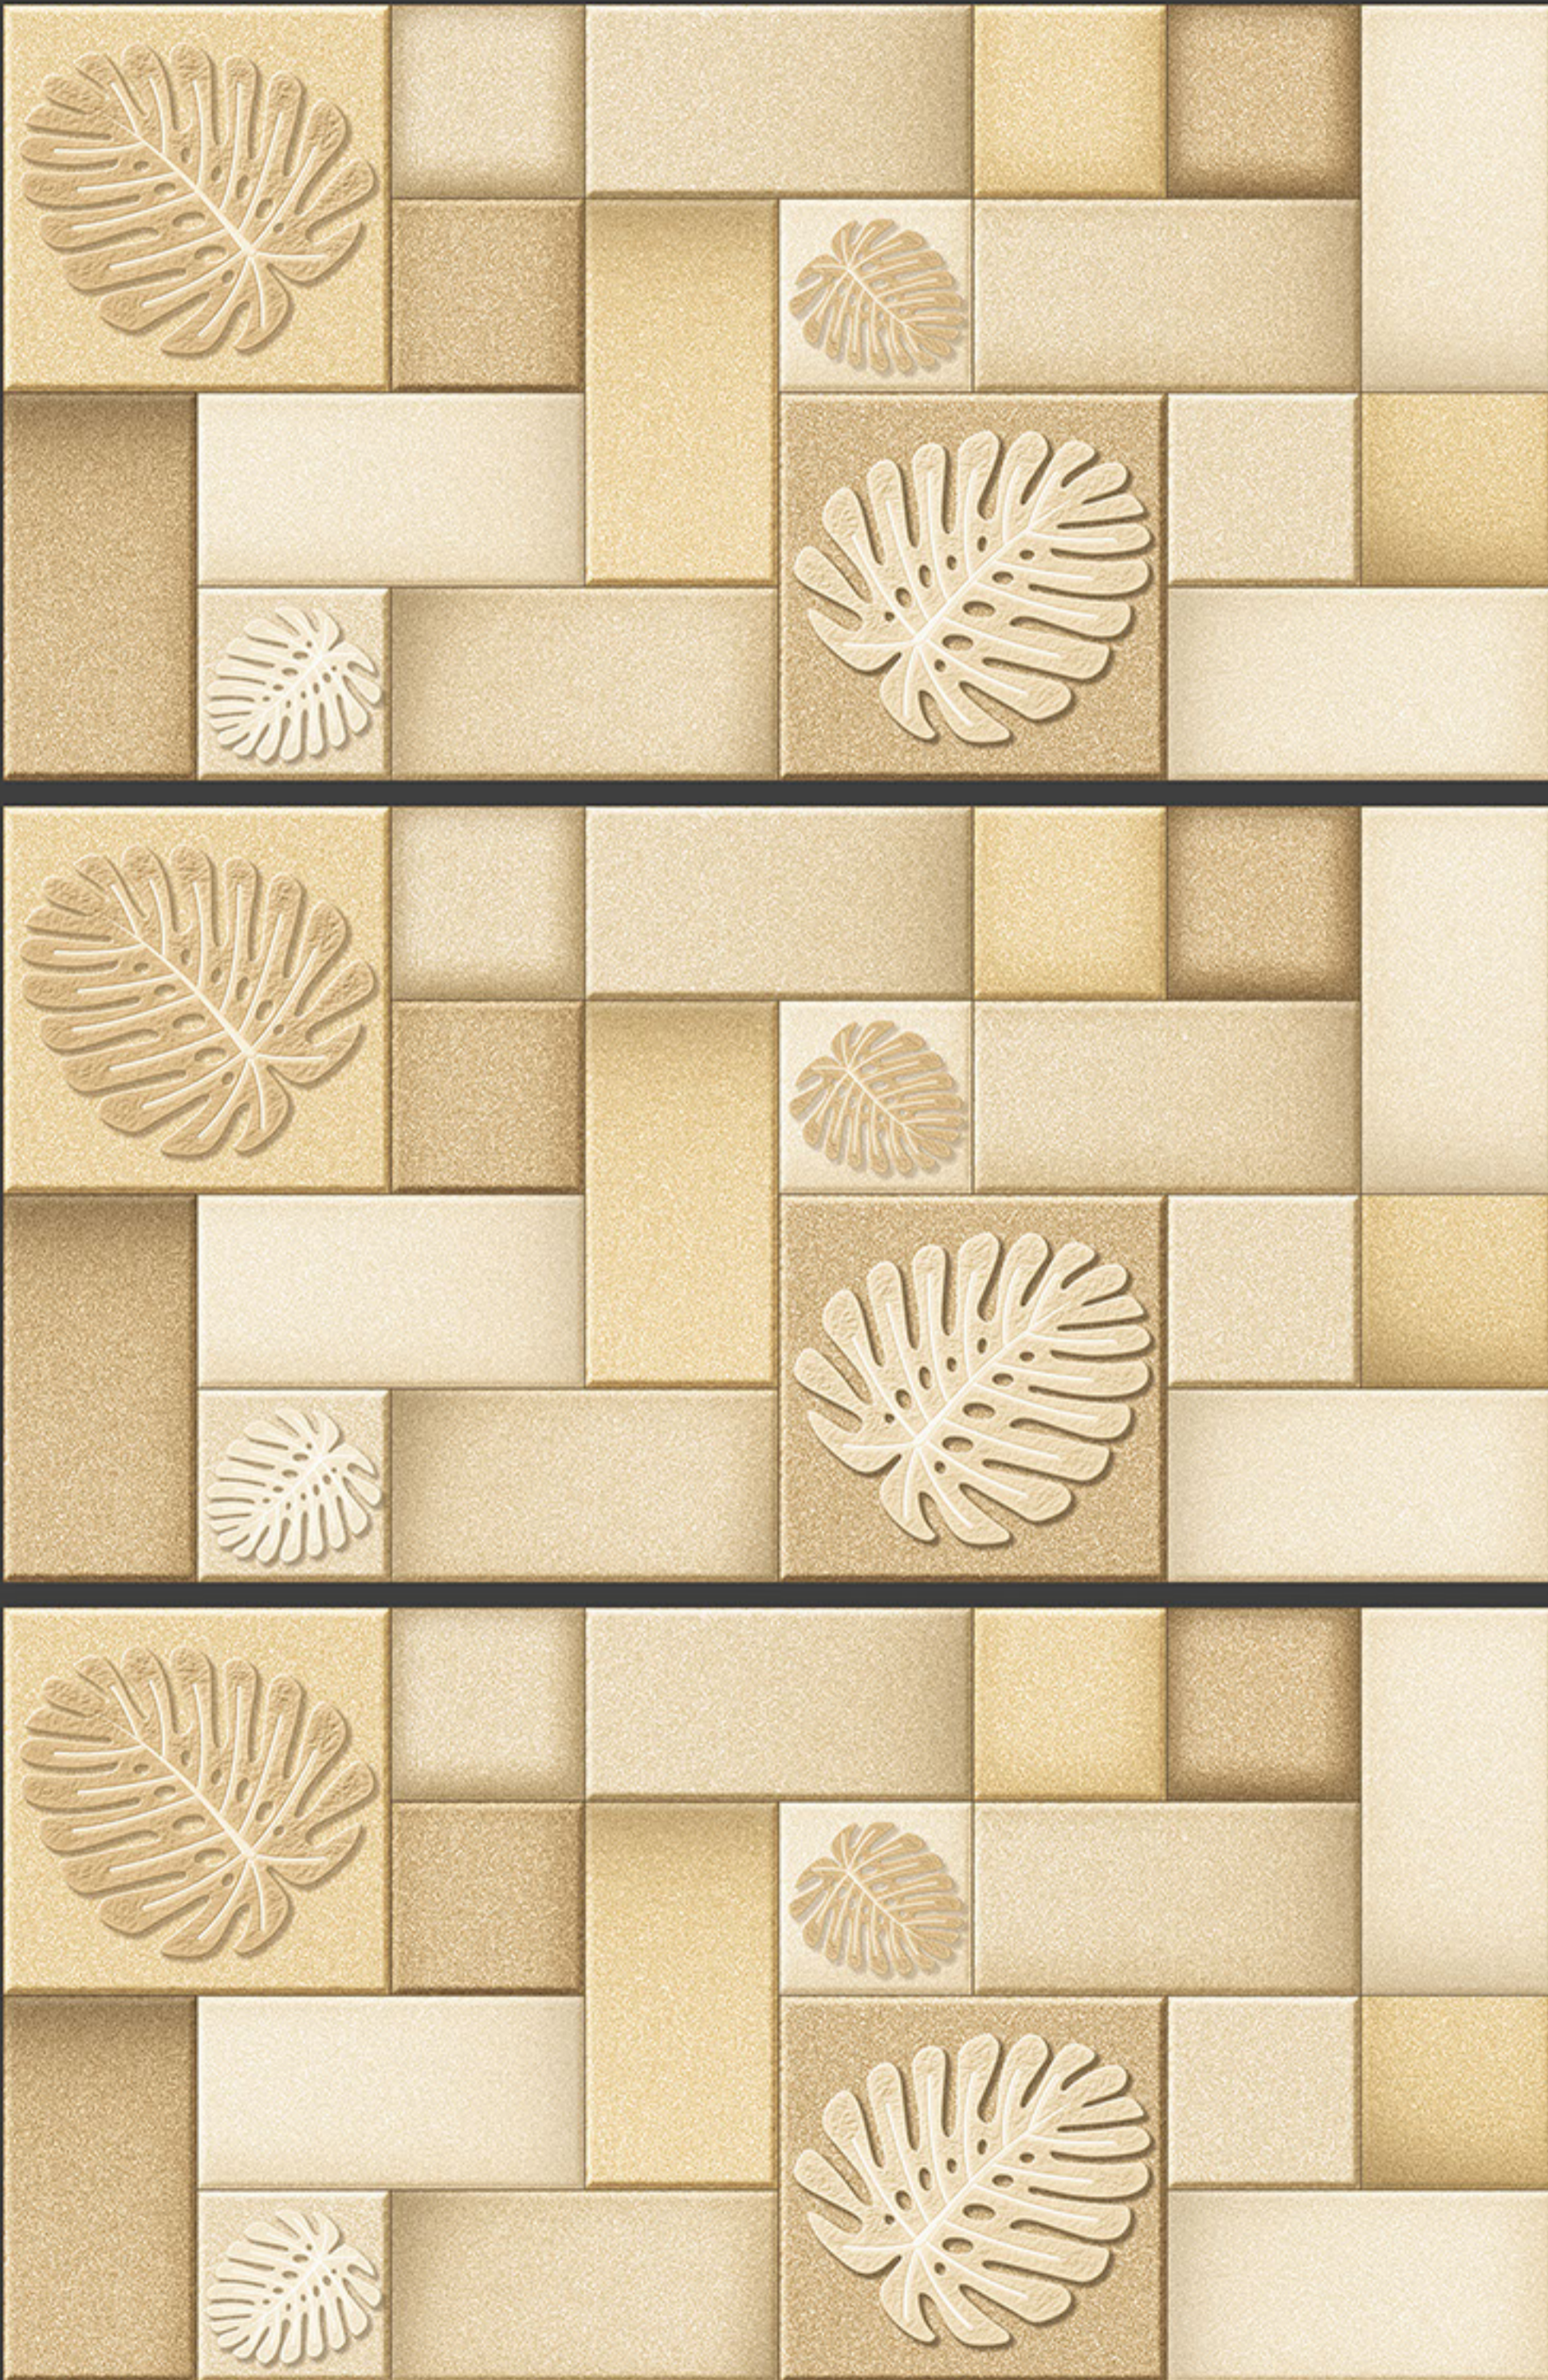

300 X 600 MM

MONSTERA-002