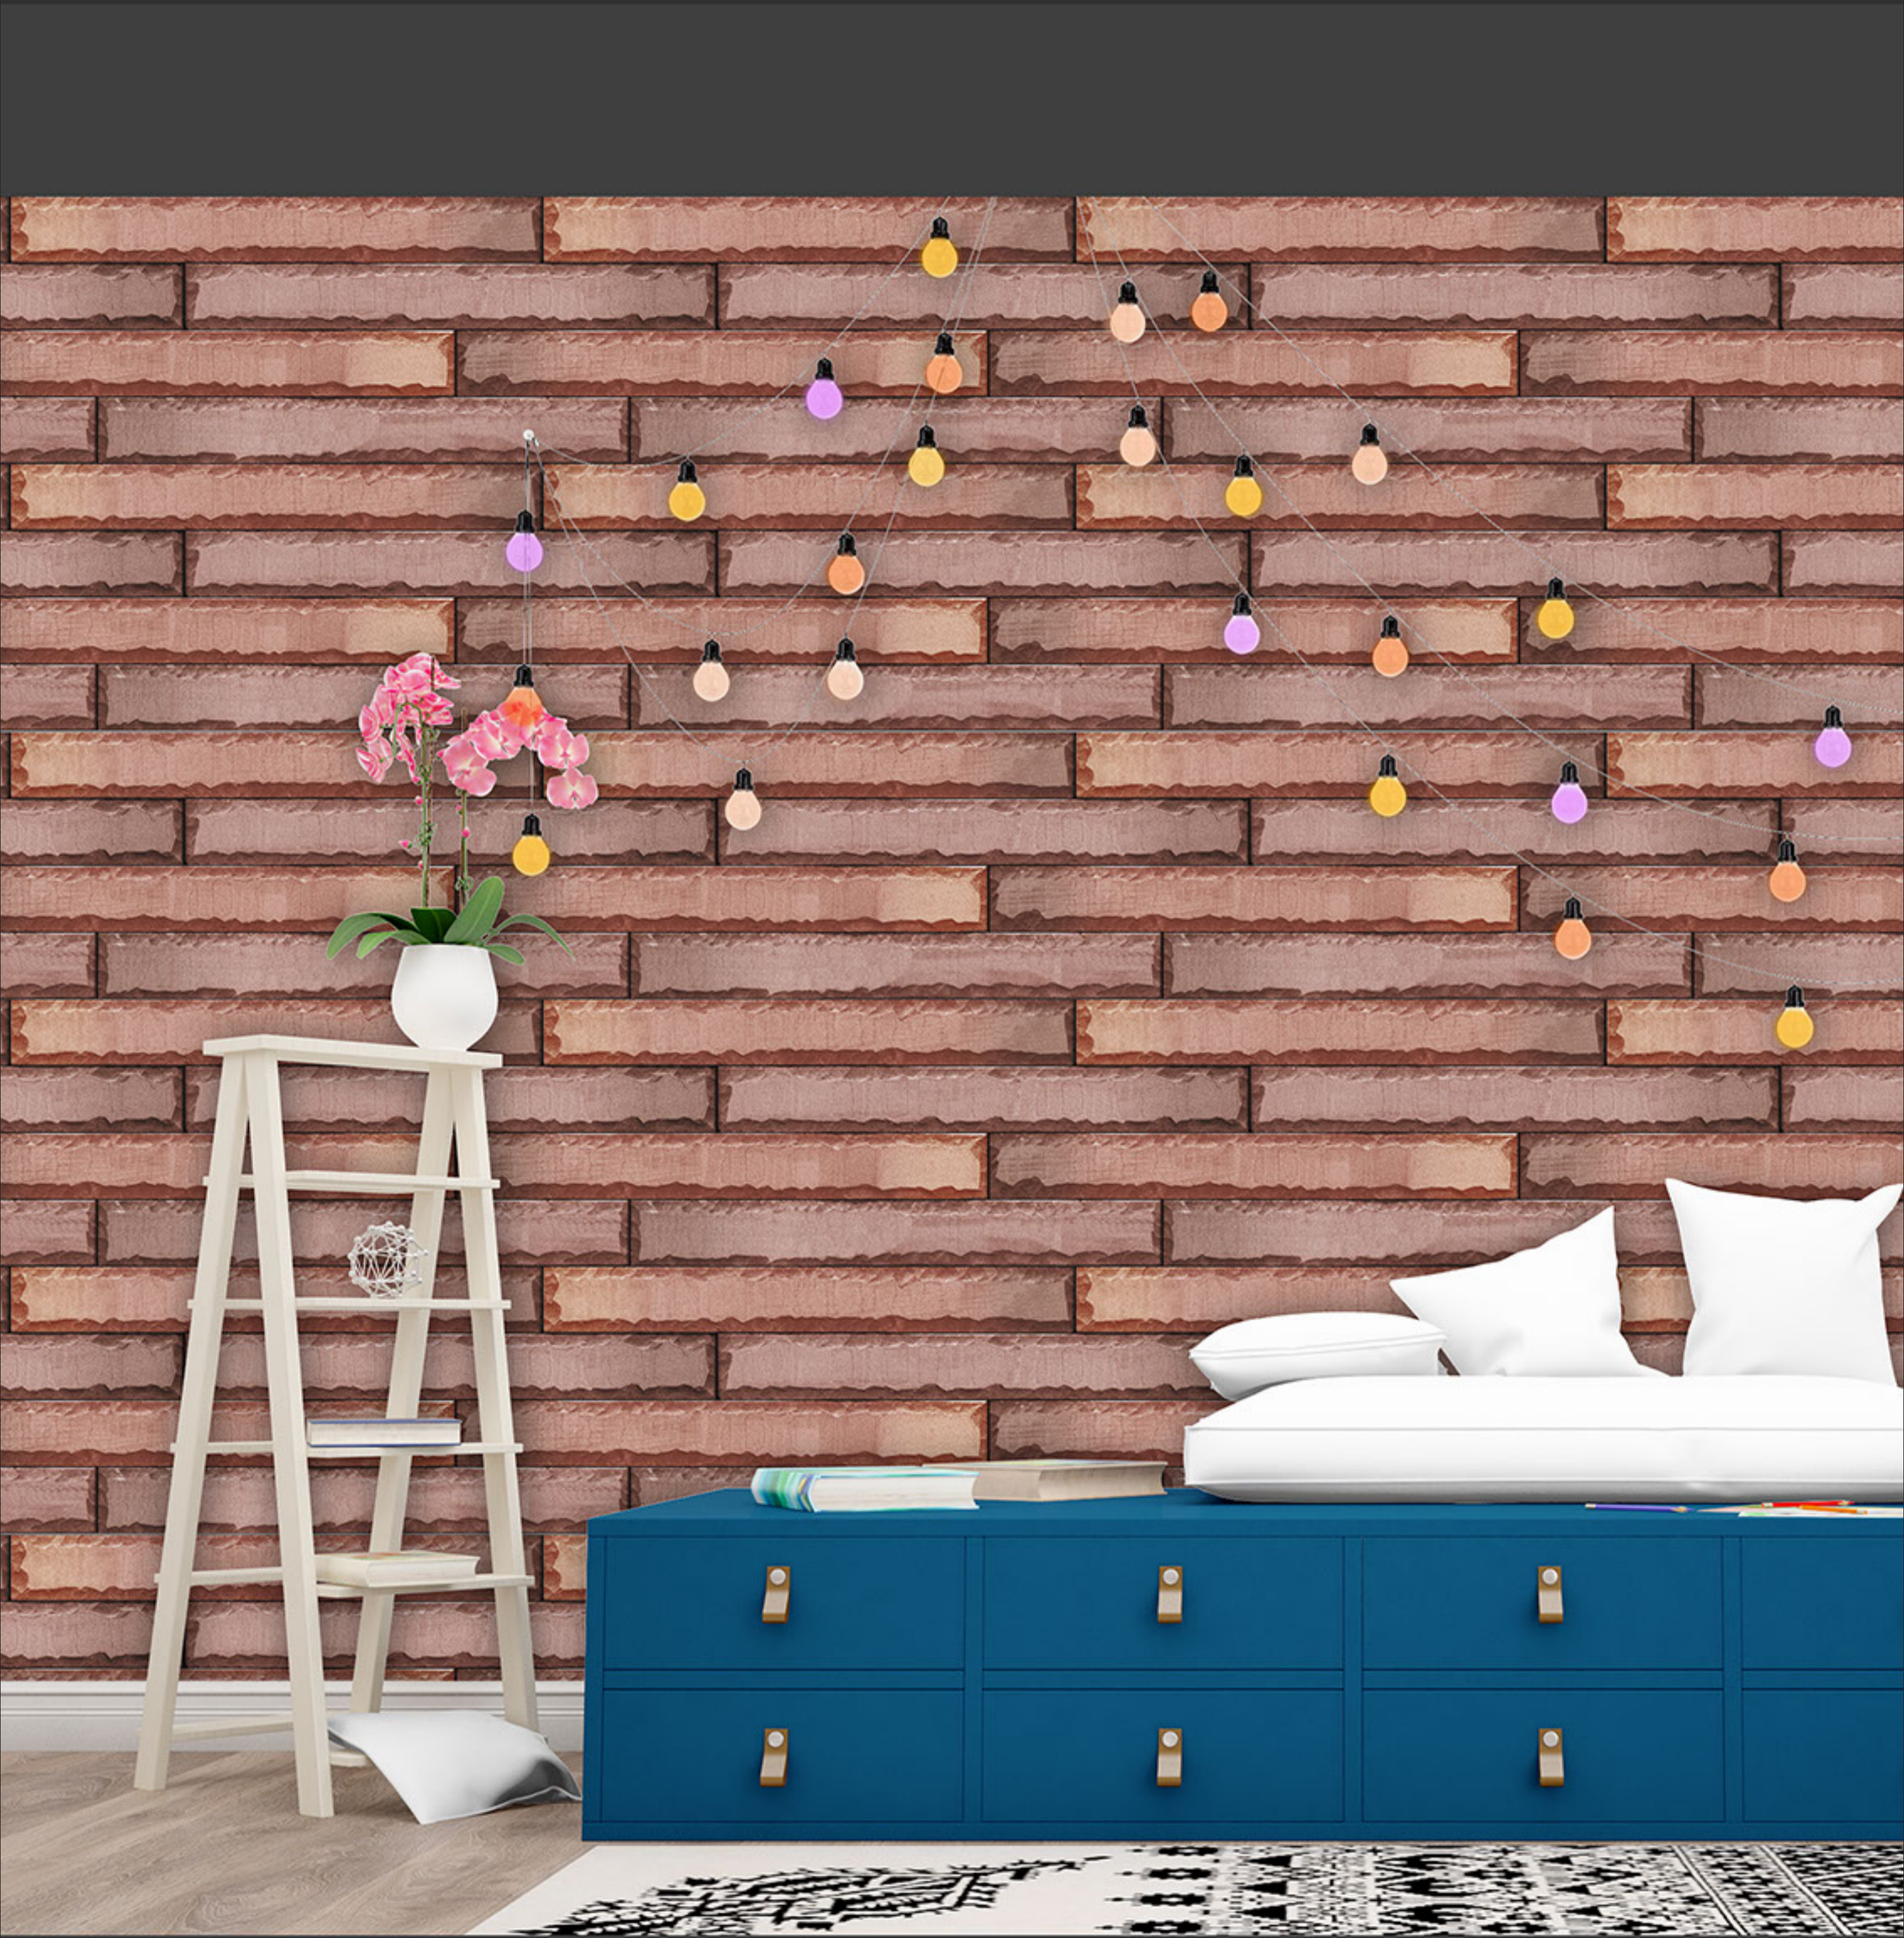

LACASA\_011

100%  
WATERPROOF

CERAMIC  
BODY

ZERO  
MAINTENANCE

ECO  
FRIENDLY

HD DIGITAL  
PRINT

RANDOM  
DESIGN

300 X 600 MM