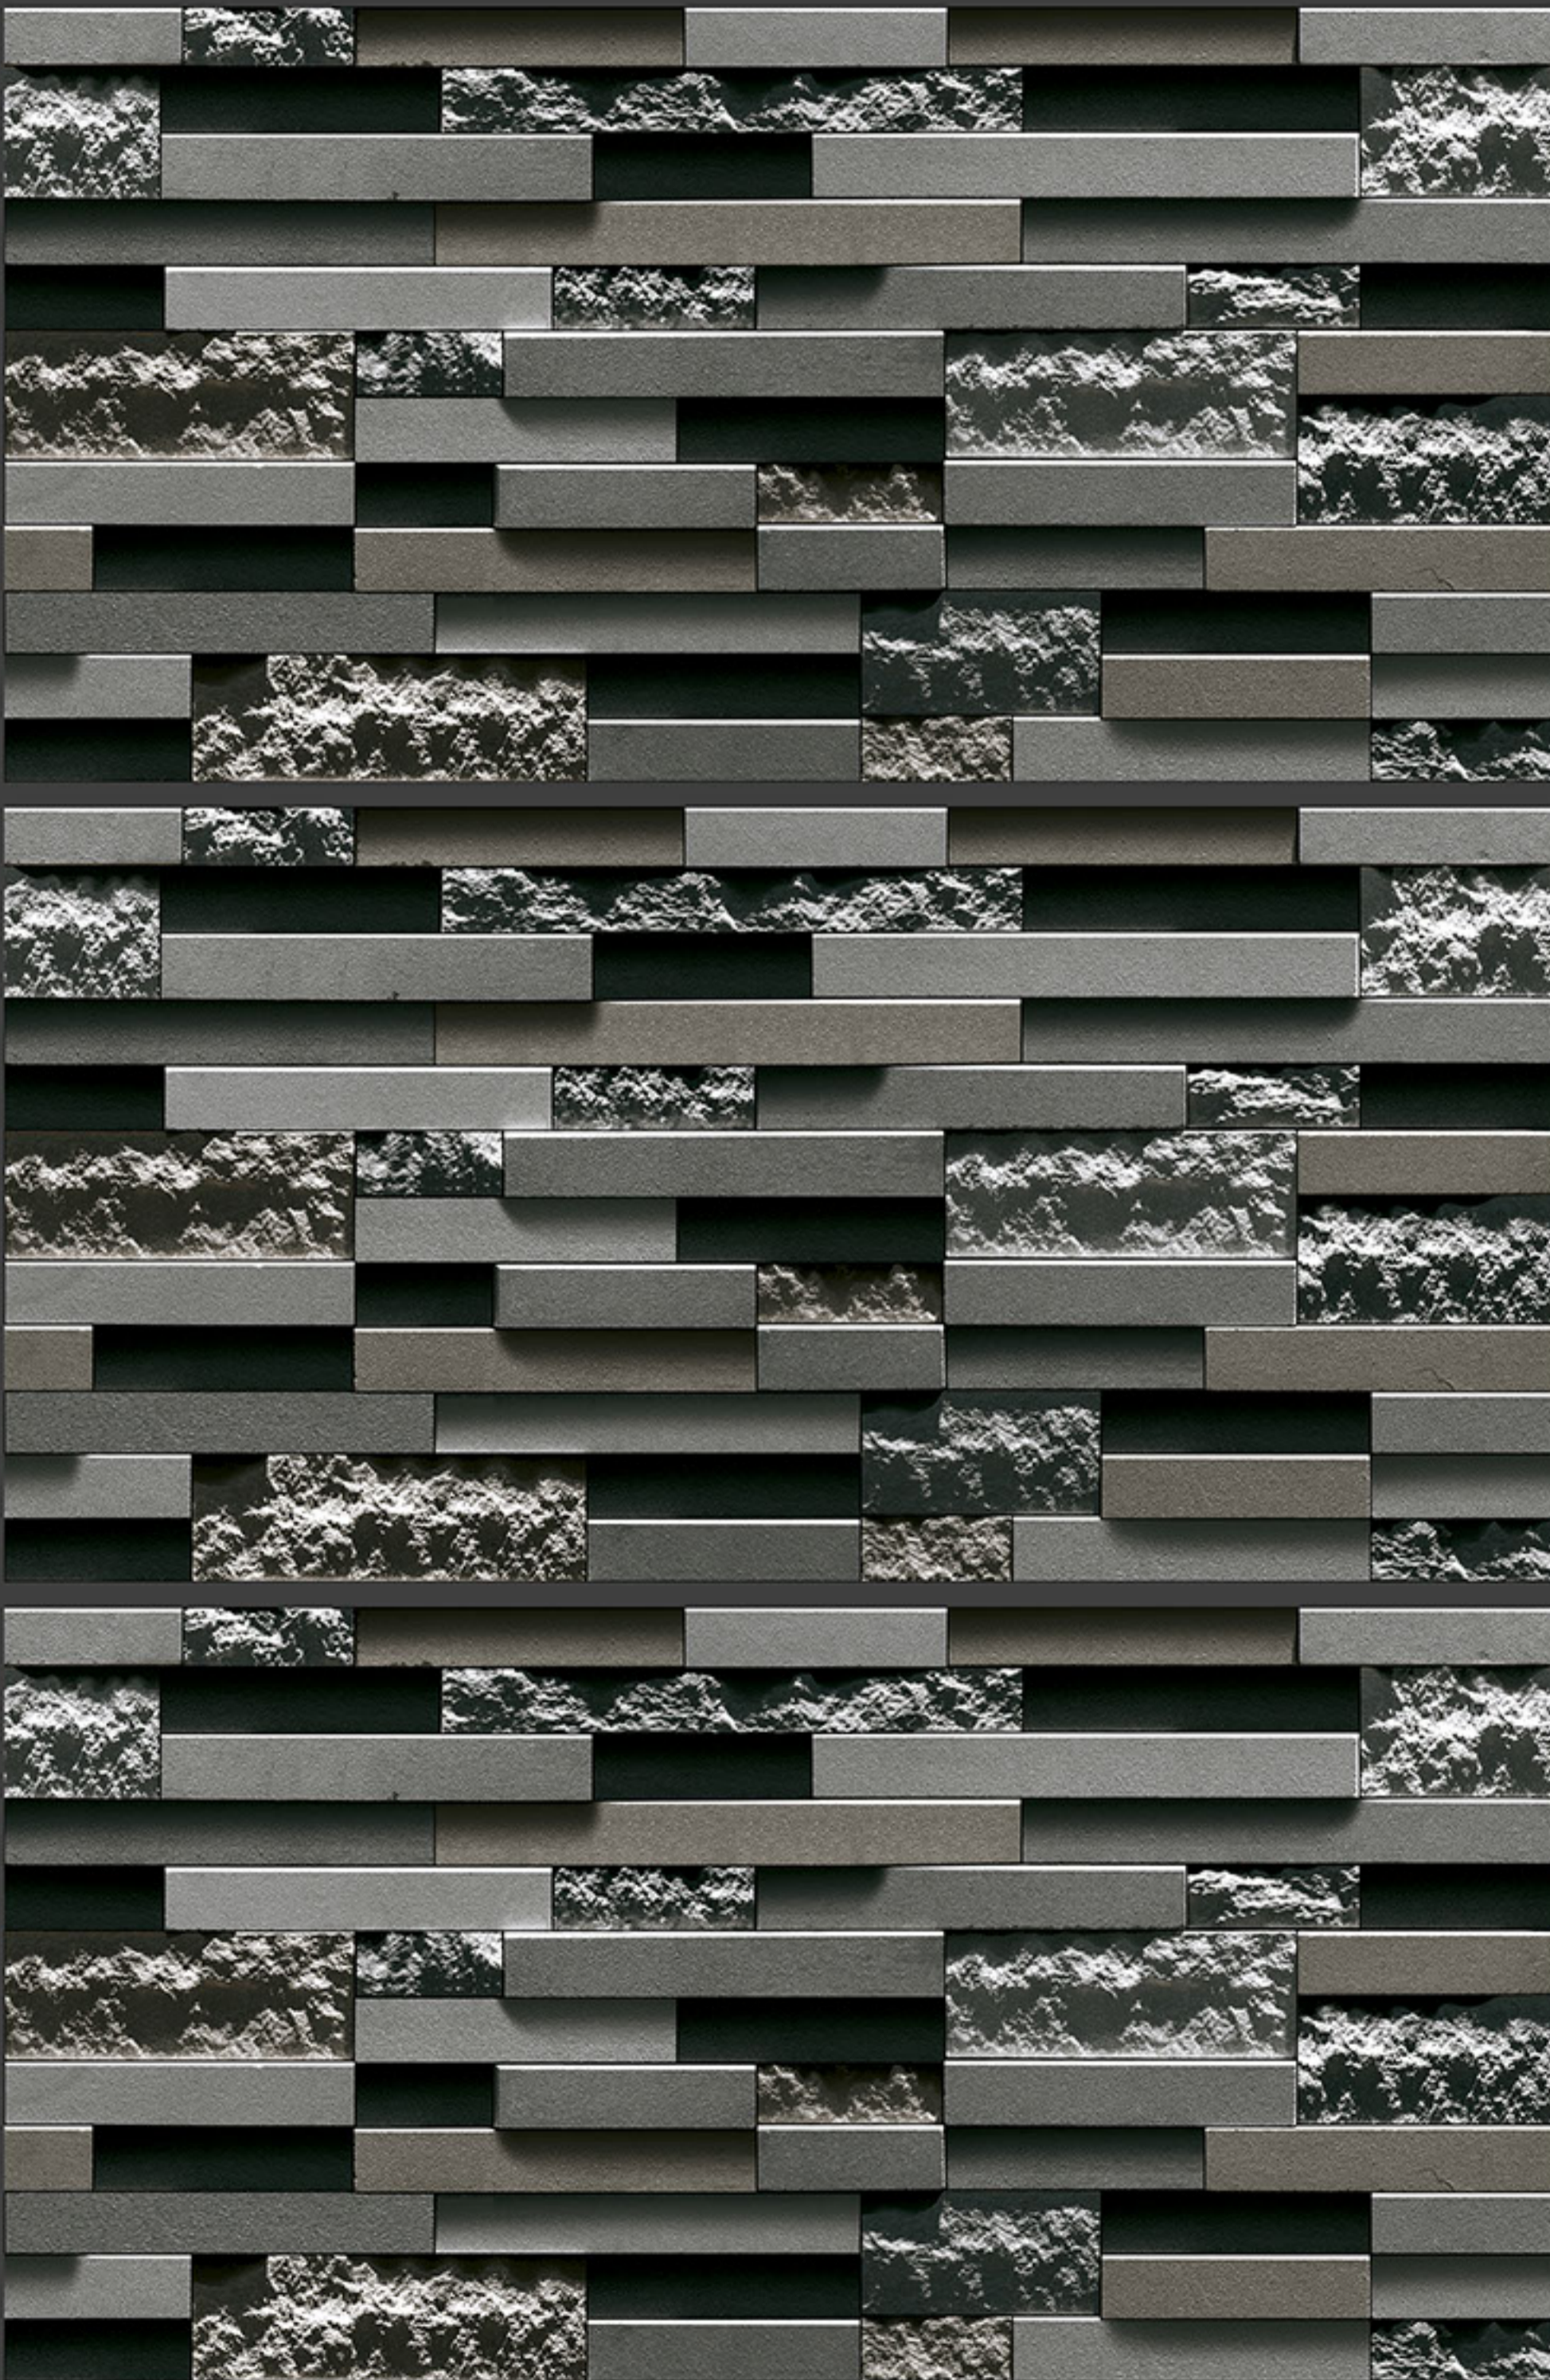

100%
WATERPROOF

CERAMIC
BODY

ZERO
MAINTENANCE

ECO
FRIENDLY

HD DIGITAL
PRINT

RANDOM
DESIGN

300 X 600 MM

LUNARA-005