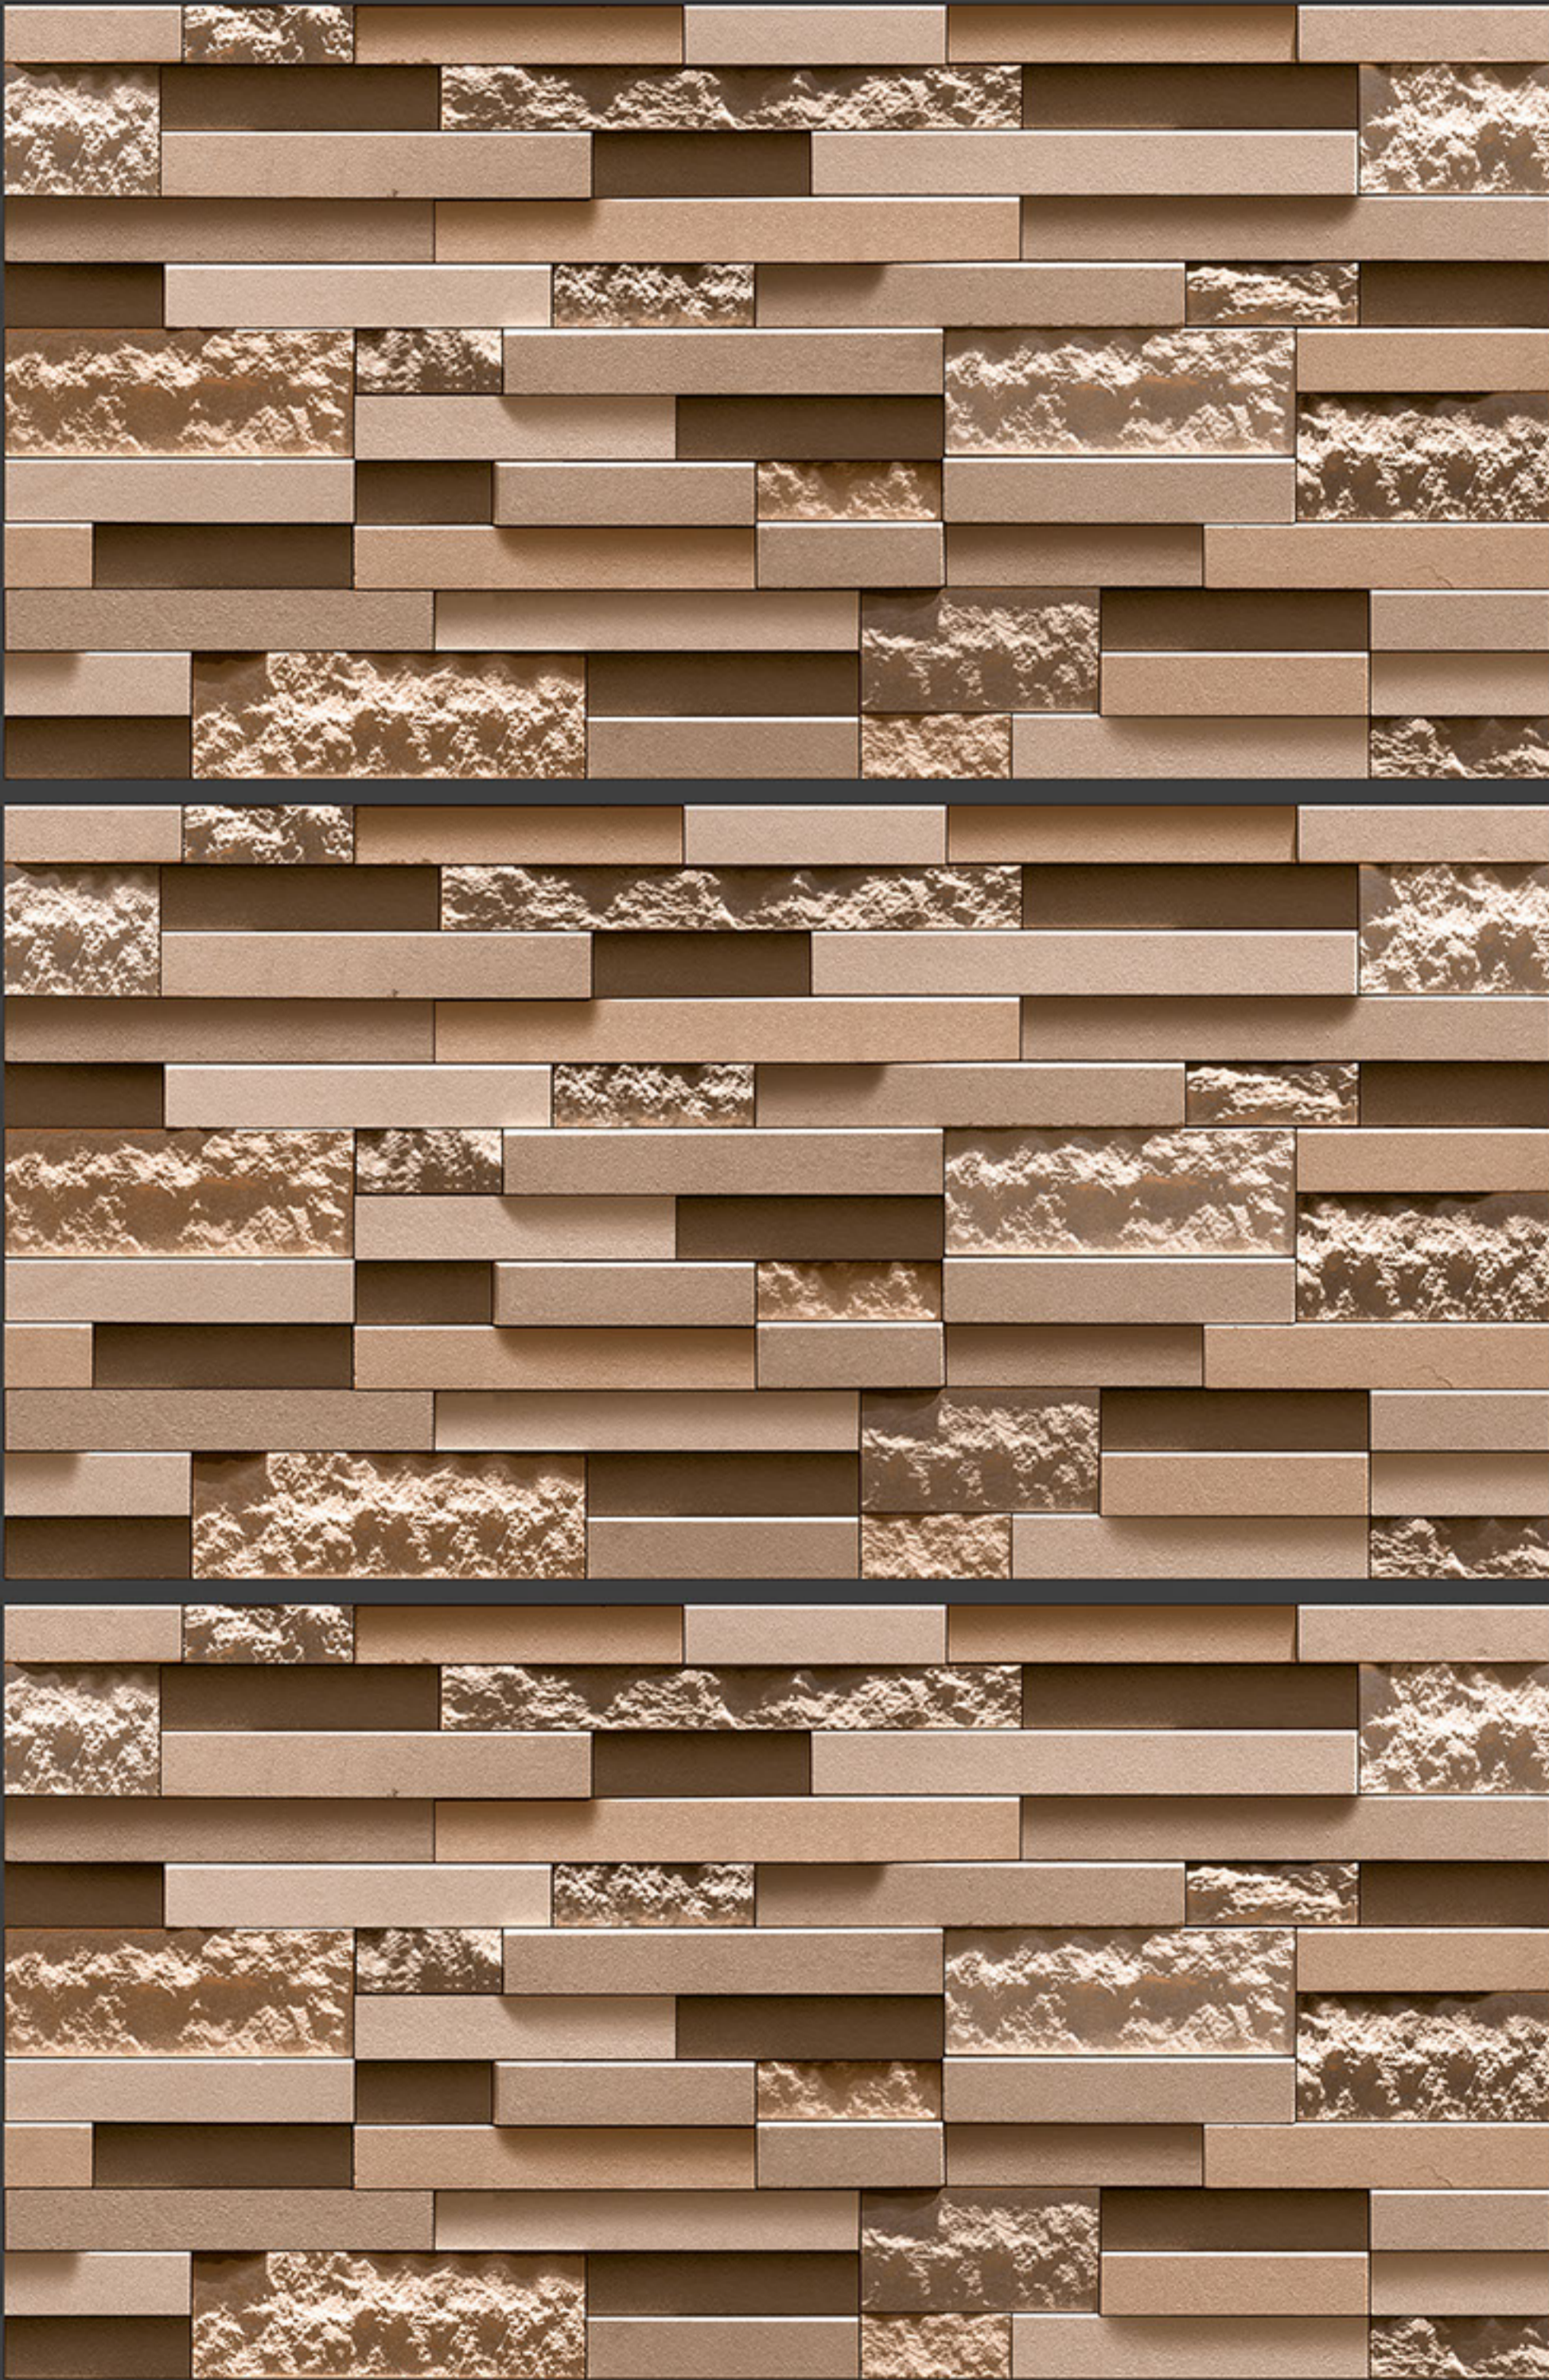

100%
WATERPROOF

CERAMIC
BODY

ZERO
MAINTENANCE

ECO
FRIENDLY

HD DIGITAL
PRINT

RANDOM
DESIGN

300 X 600 MM

LUNARA-003