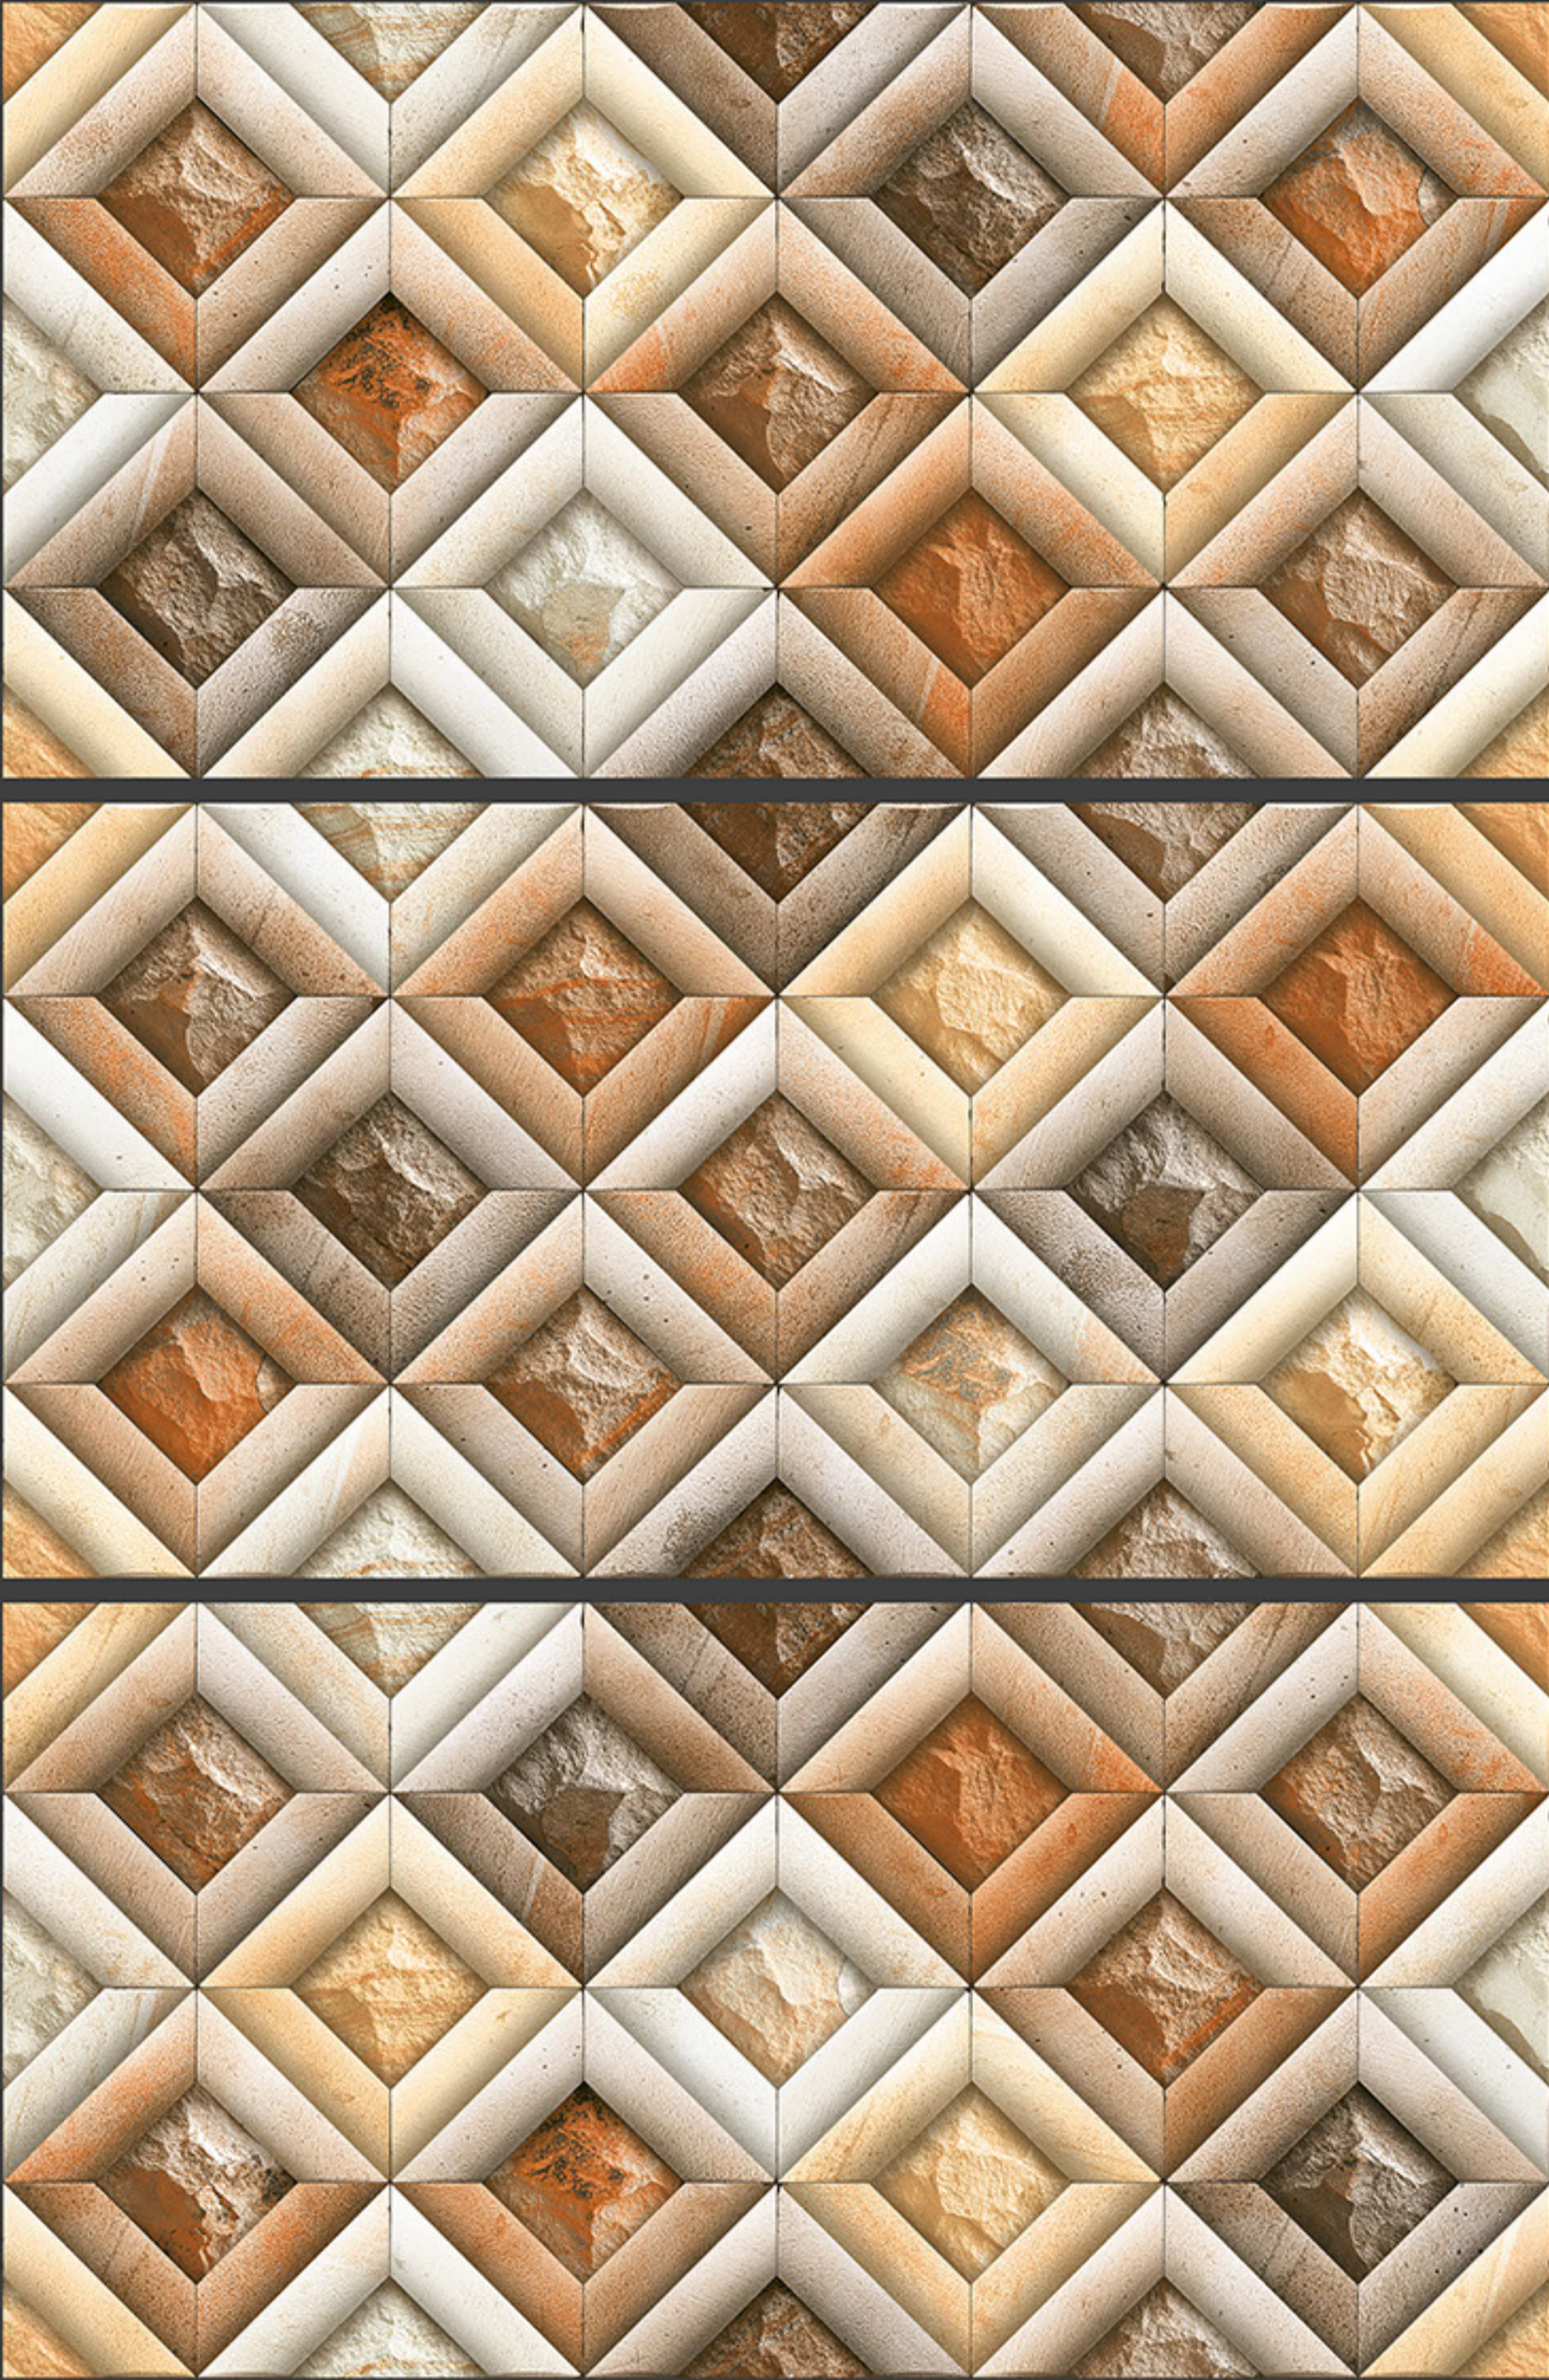

ZERO
MAINTENANCE

ECO
FRIENDLY

HD DIGITAL
PRINT

RANDOM
DESIGN

300 X 600 MM

MODULA-003

100%
WATERPROOF

CERAMIC
BODY