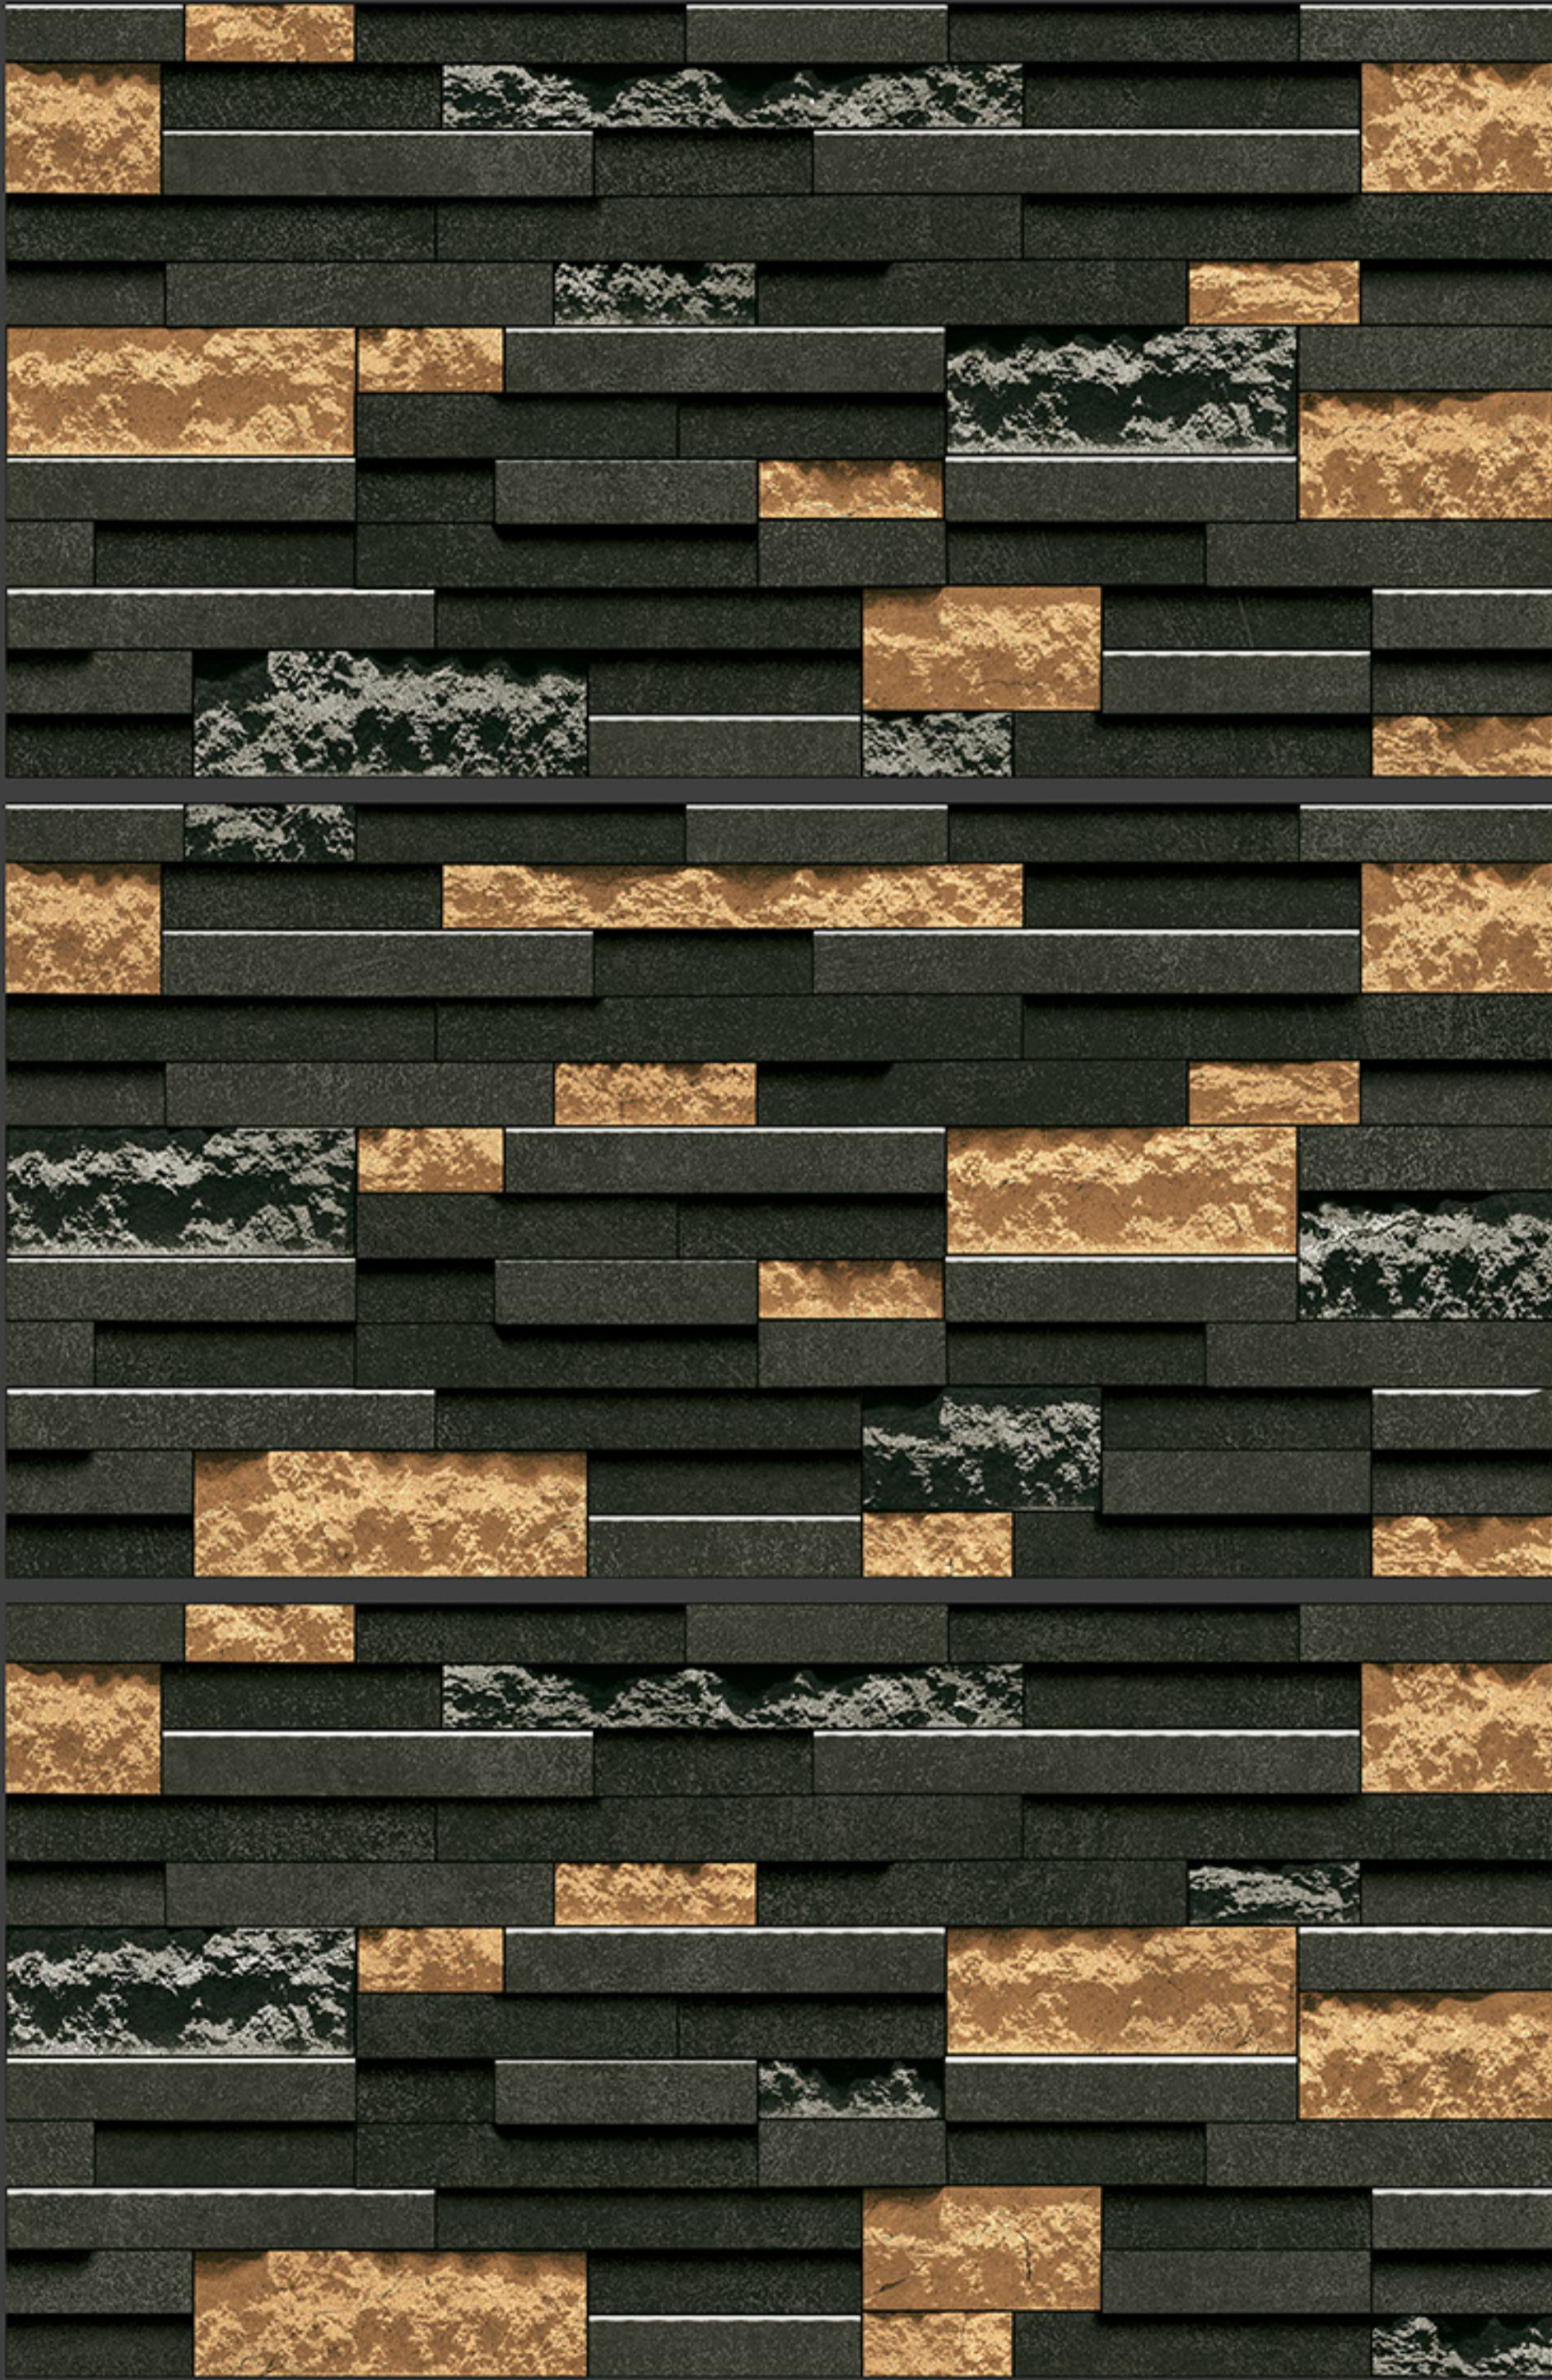

300 X 600 MM

LUNARA-008

100%
WATERPROOF

CERAMIC
BODY

ZERO
MAINTENANCE

ECO
FRIENDLY

HD DIGITAL
PRINT

RANDOM
DESIGN