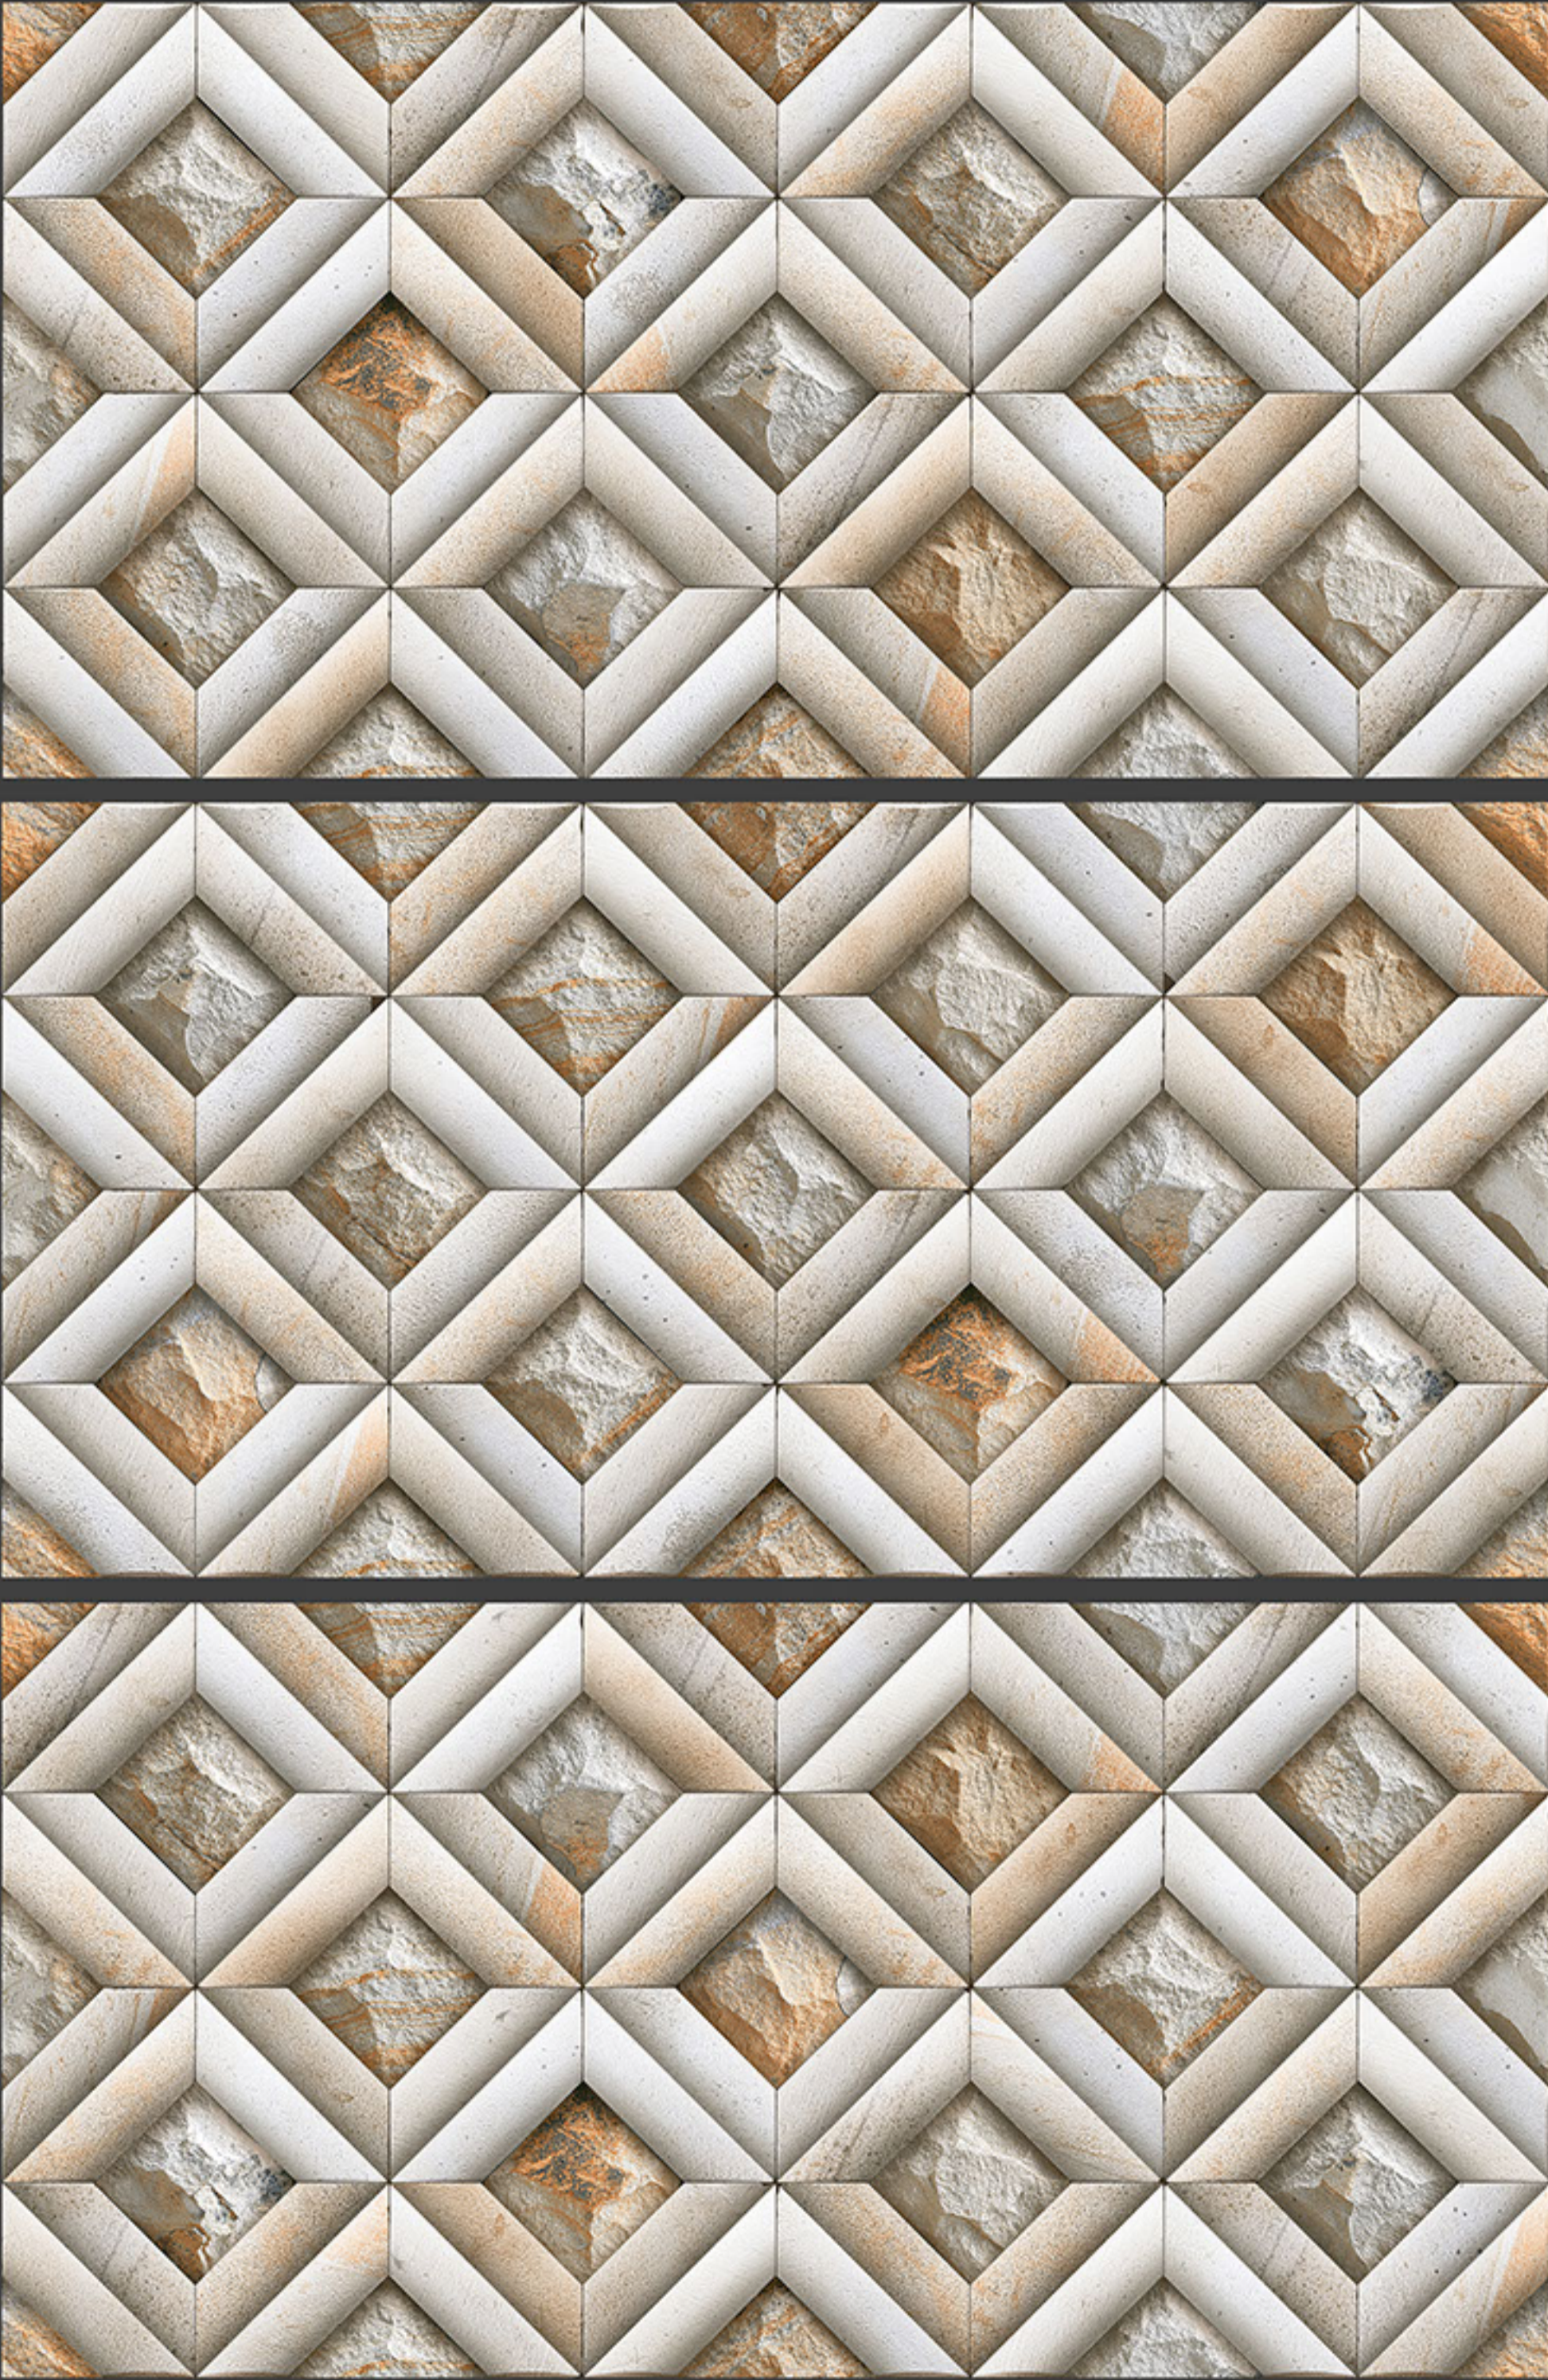

HD DIGITAL
PRINT

RANDOM
DESIGN

300 X 600 MM

LUNARA_011

300 X 600 MM

MODULA-001

100%
WATERPROOF

CERAMIC
BODY