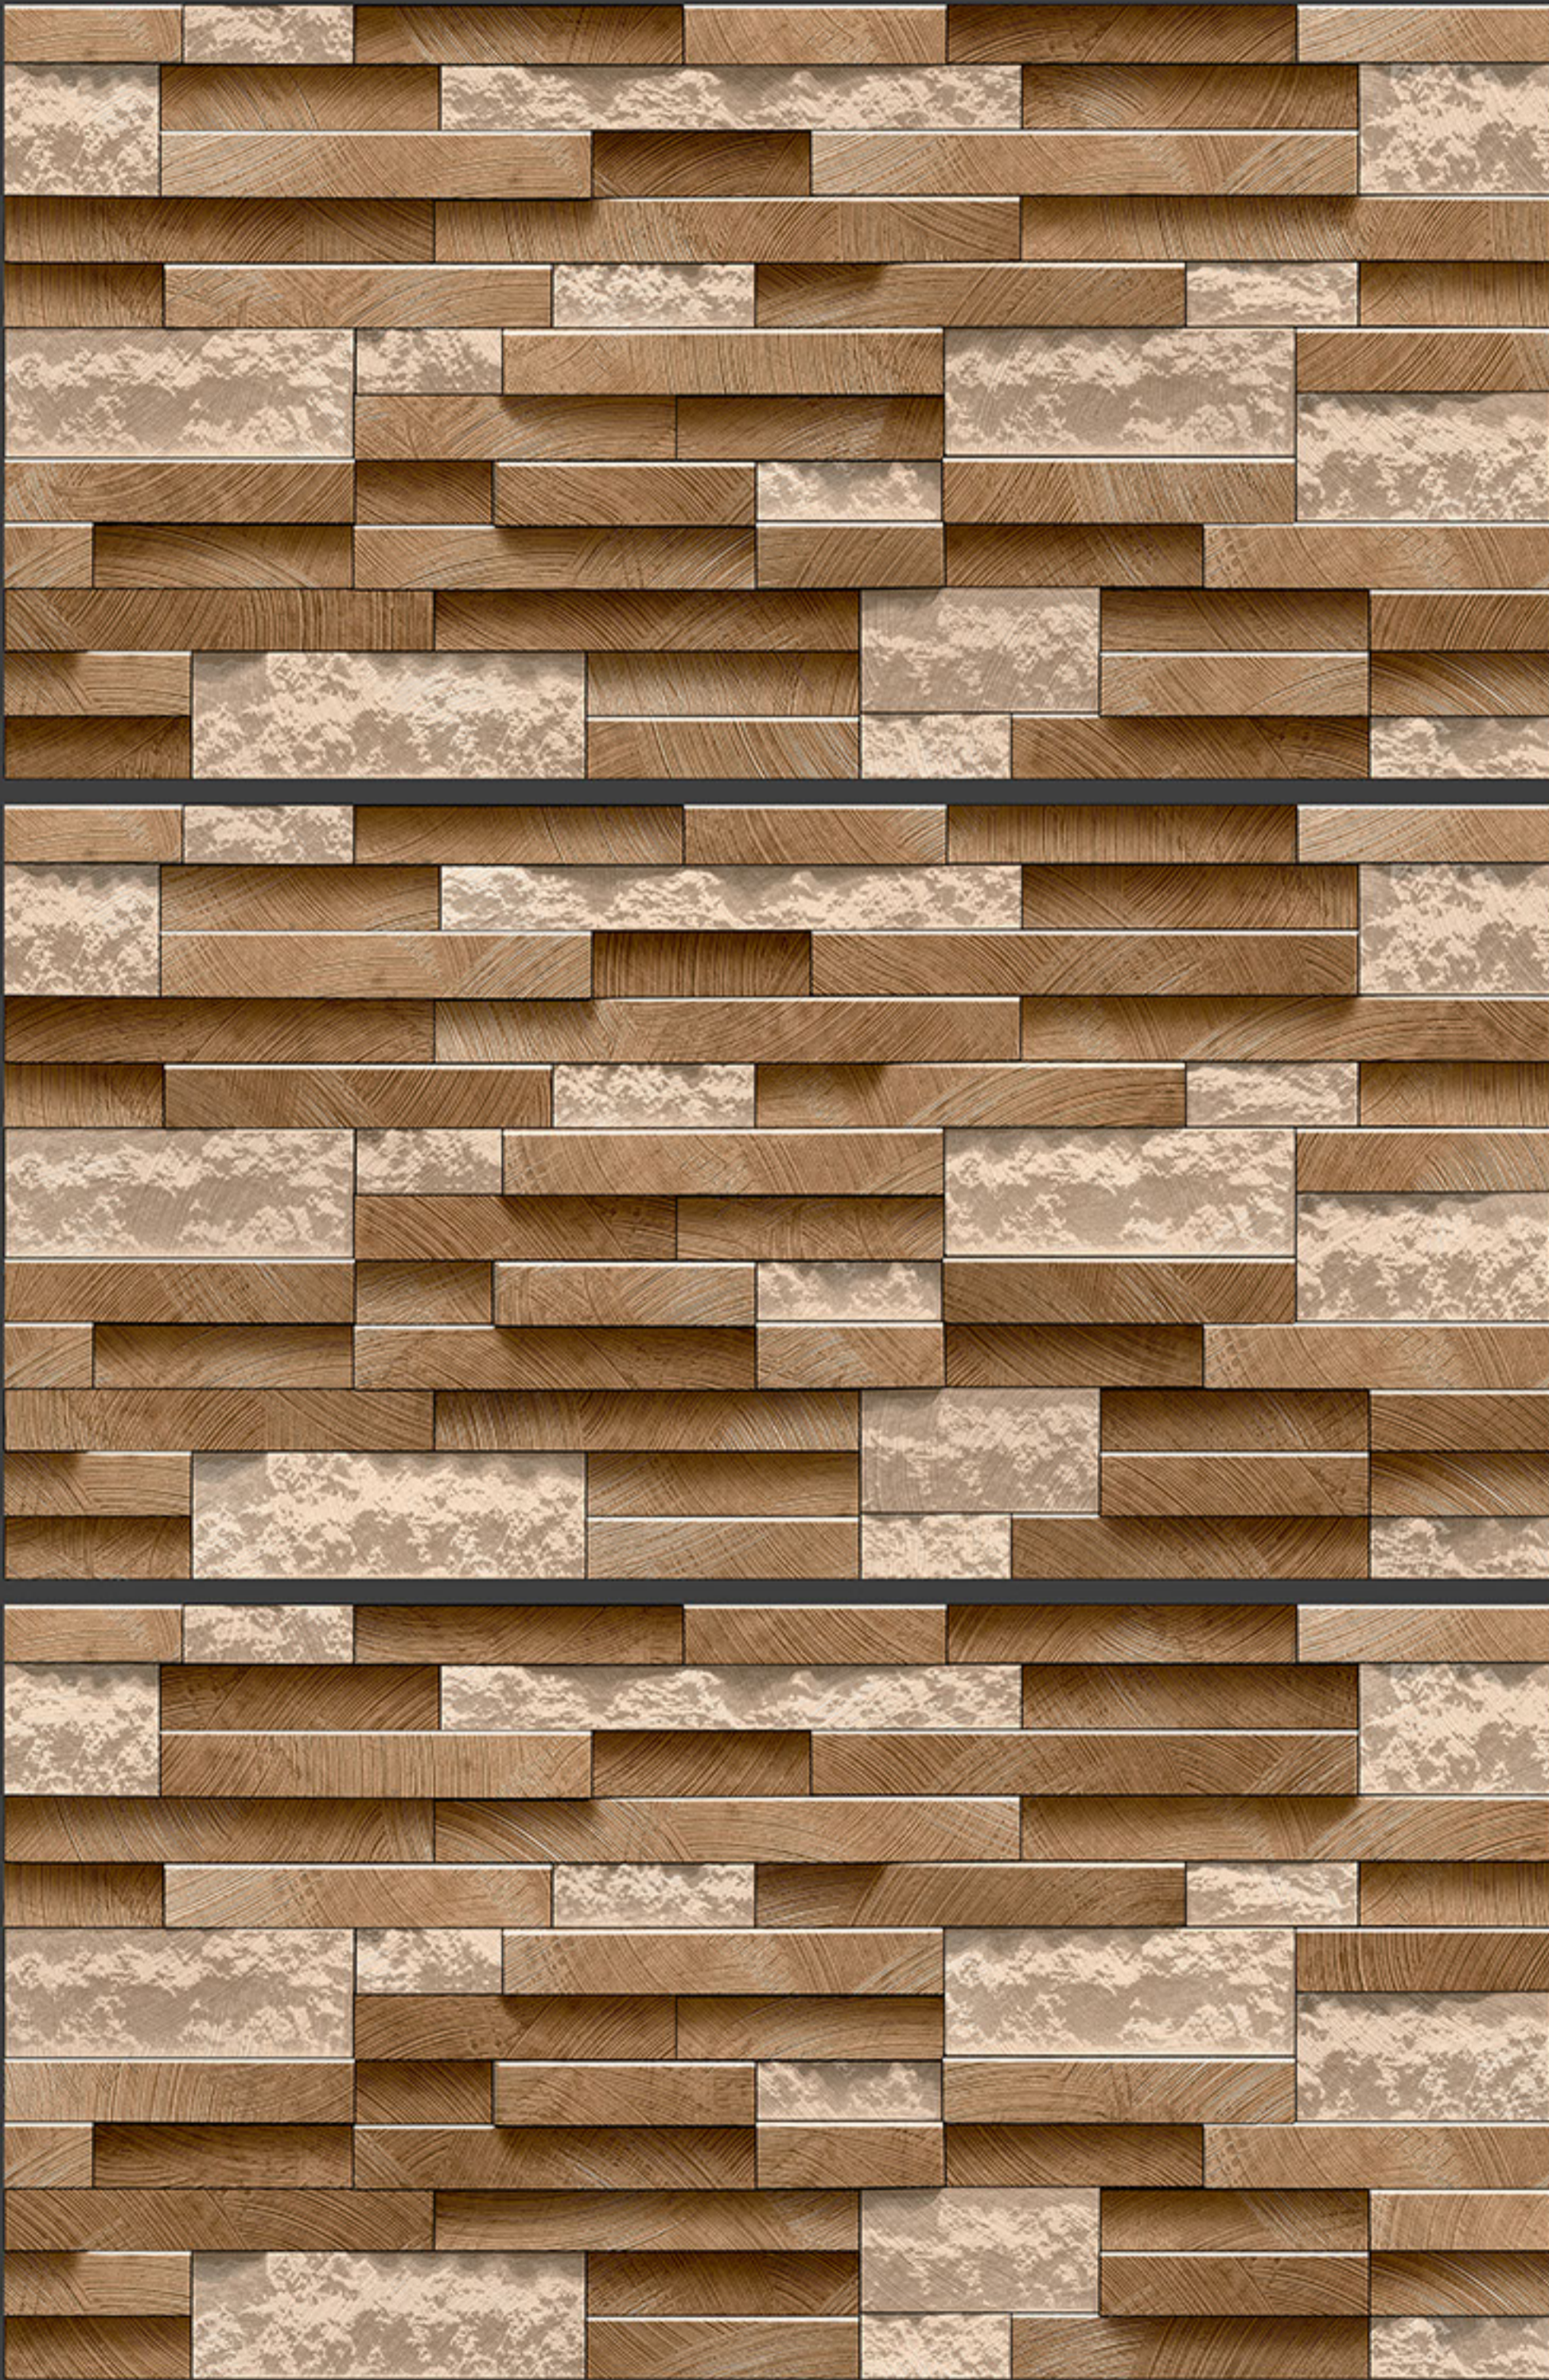

100%
WATERPROOF

CERAMIC
BODY

ZERO
MAINTENANCE

ECO
FRIENDLY

HD DIGITAL
PRINT

RANDOM
DESIGN

300 X 600 MM

LUNARA-002