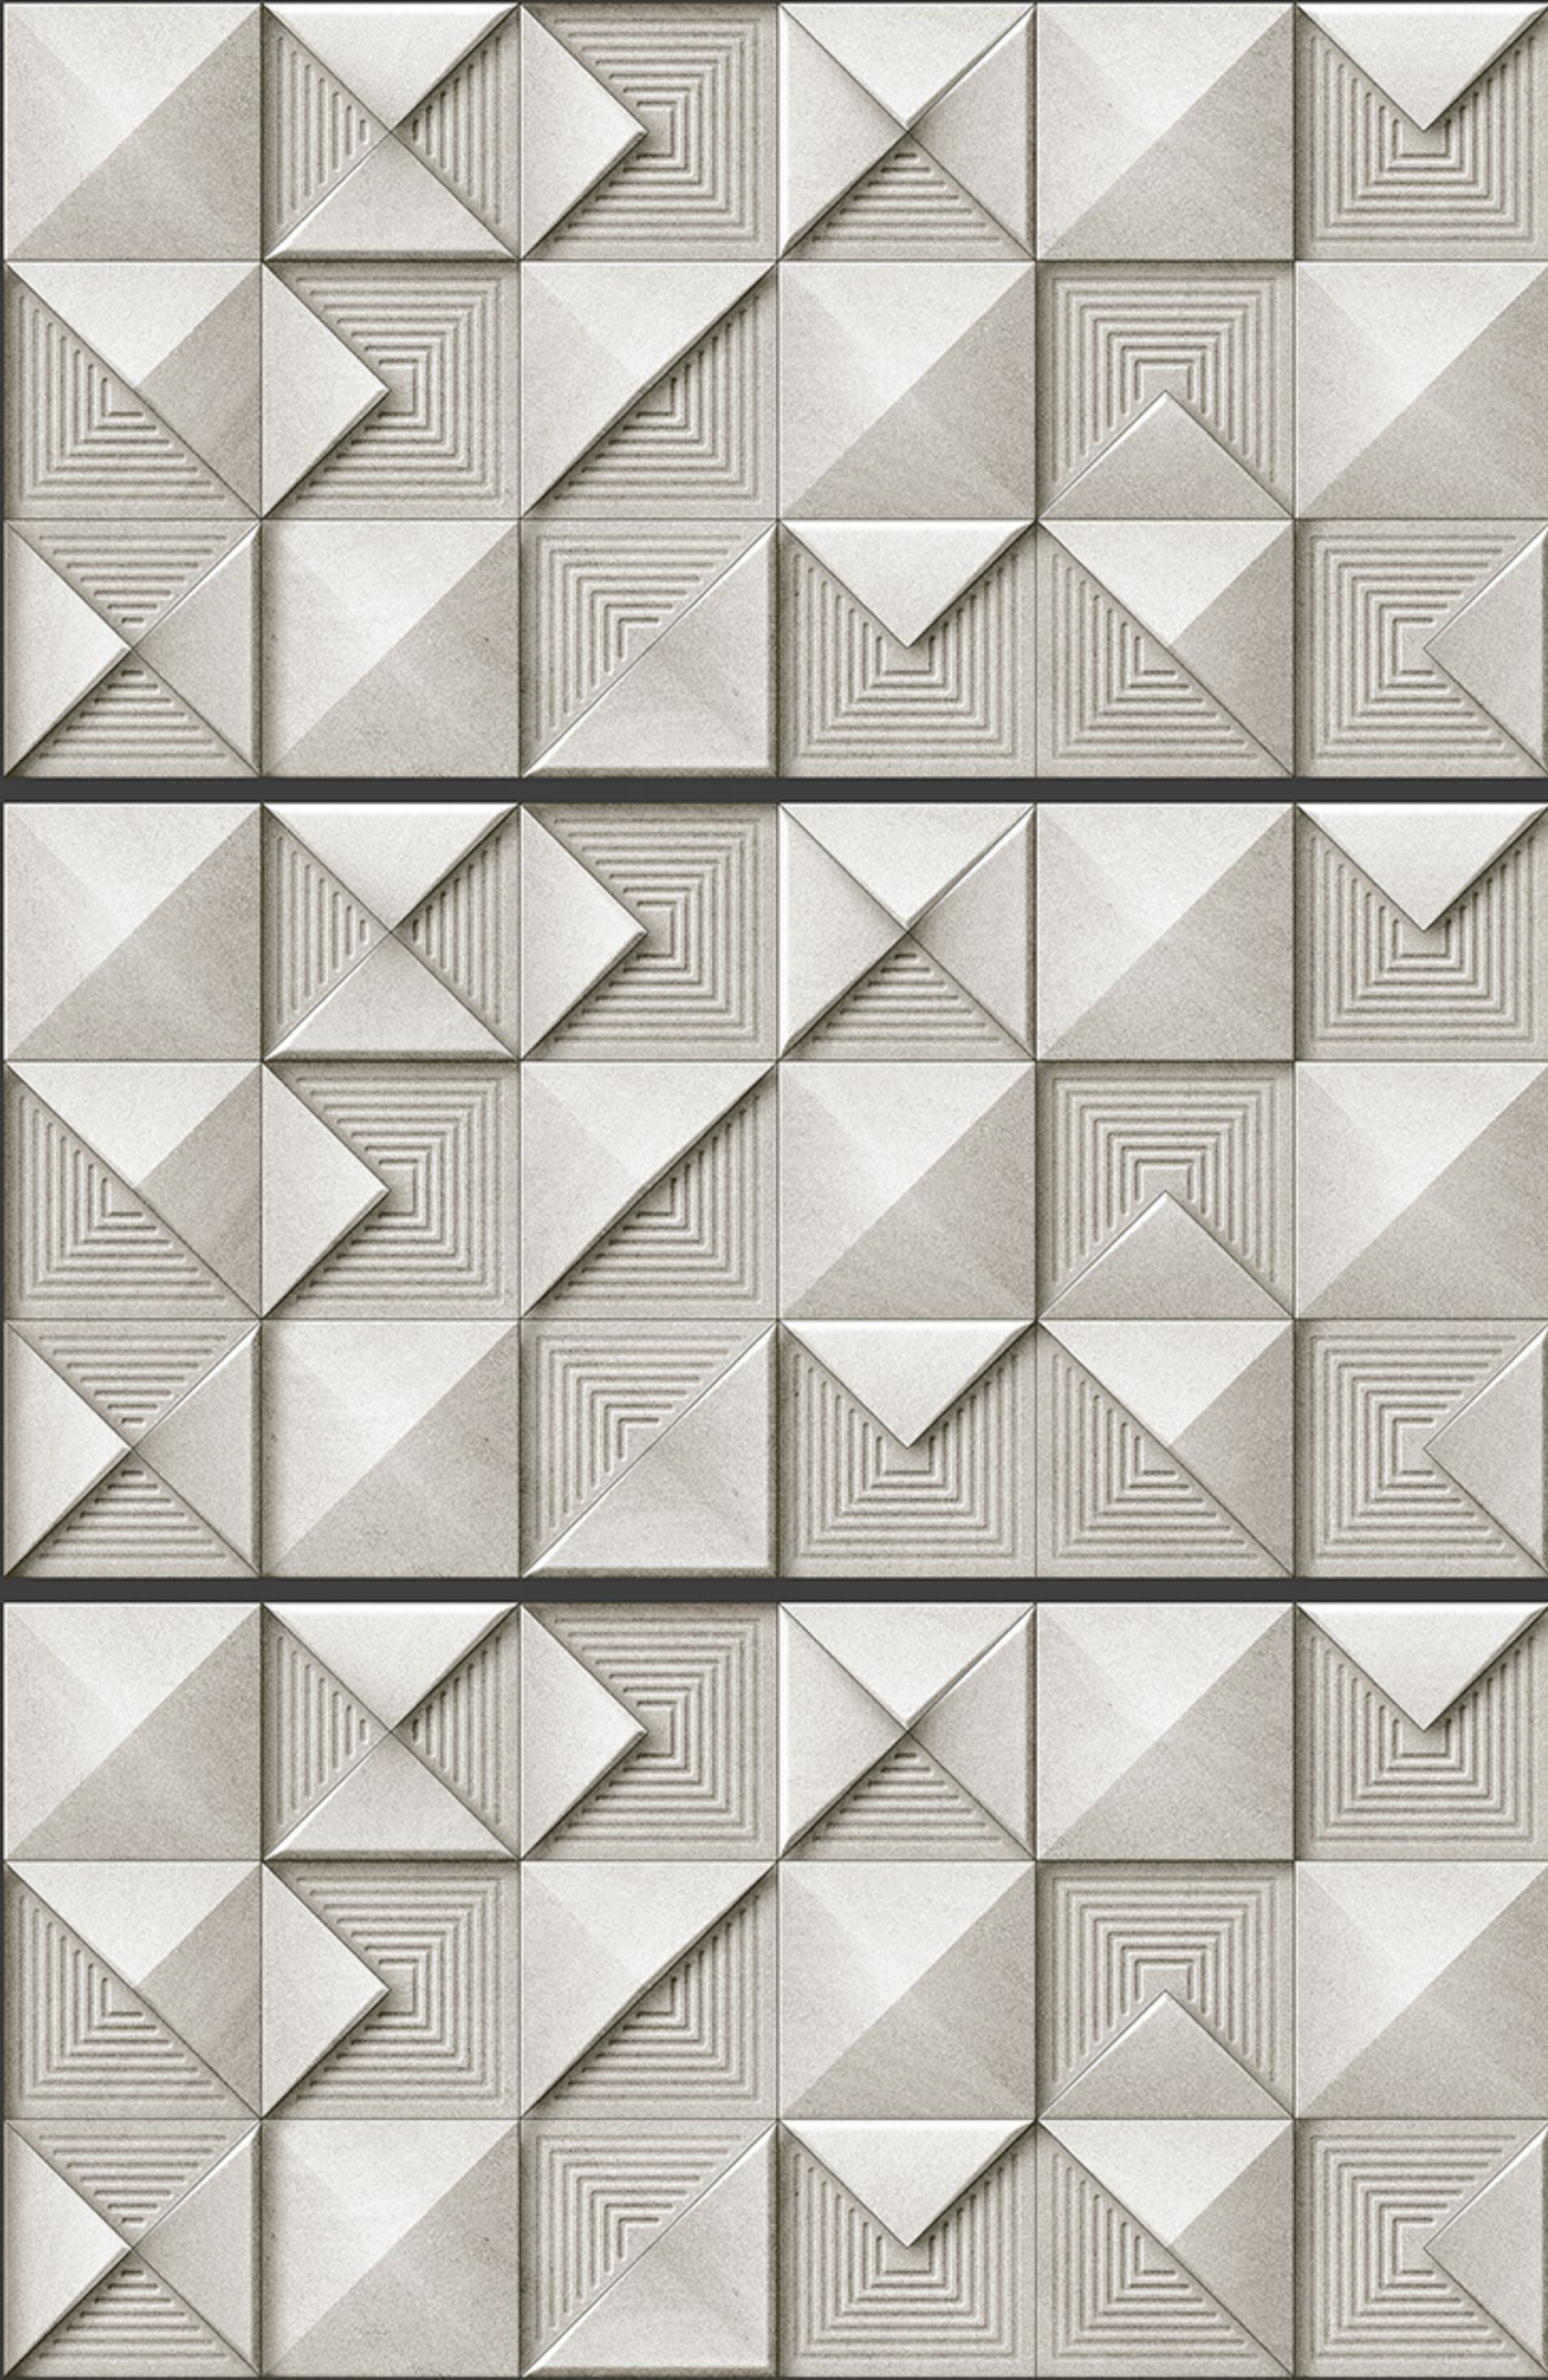

100%
WATERPROOF

CERAMIC
BODY

ZERO
MAINTENANCE

ECO
FRIENDLY

HD DIGITAL
PRINT

RANDOM
DESIGN

300 X 600 MM

DECORA-003