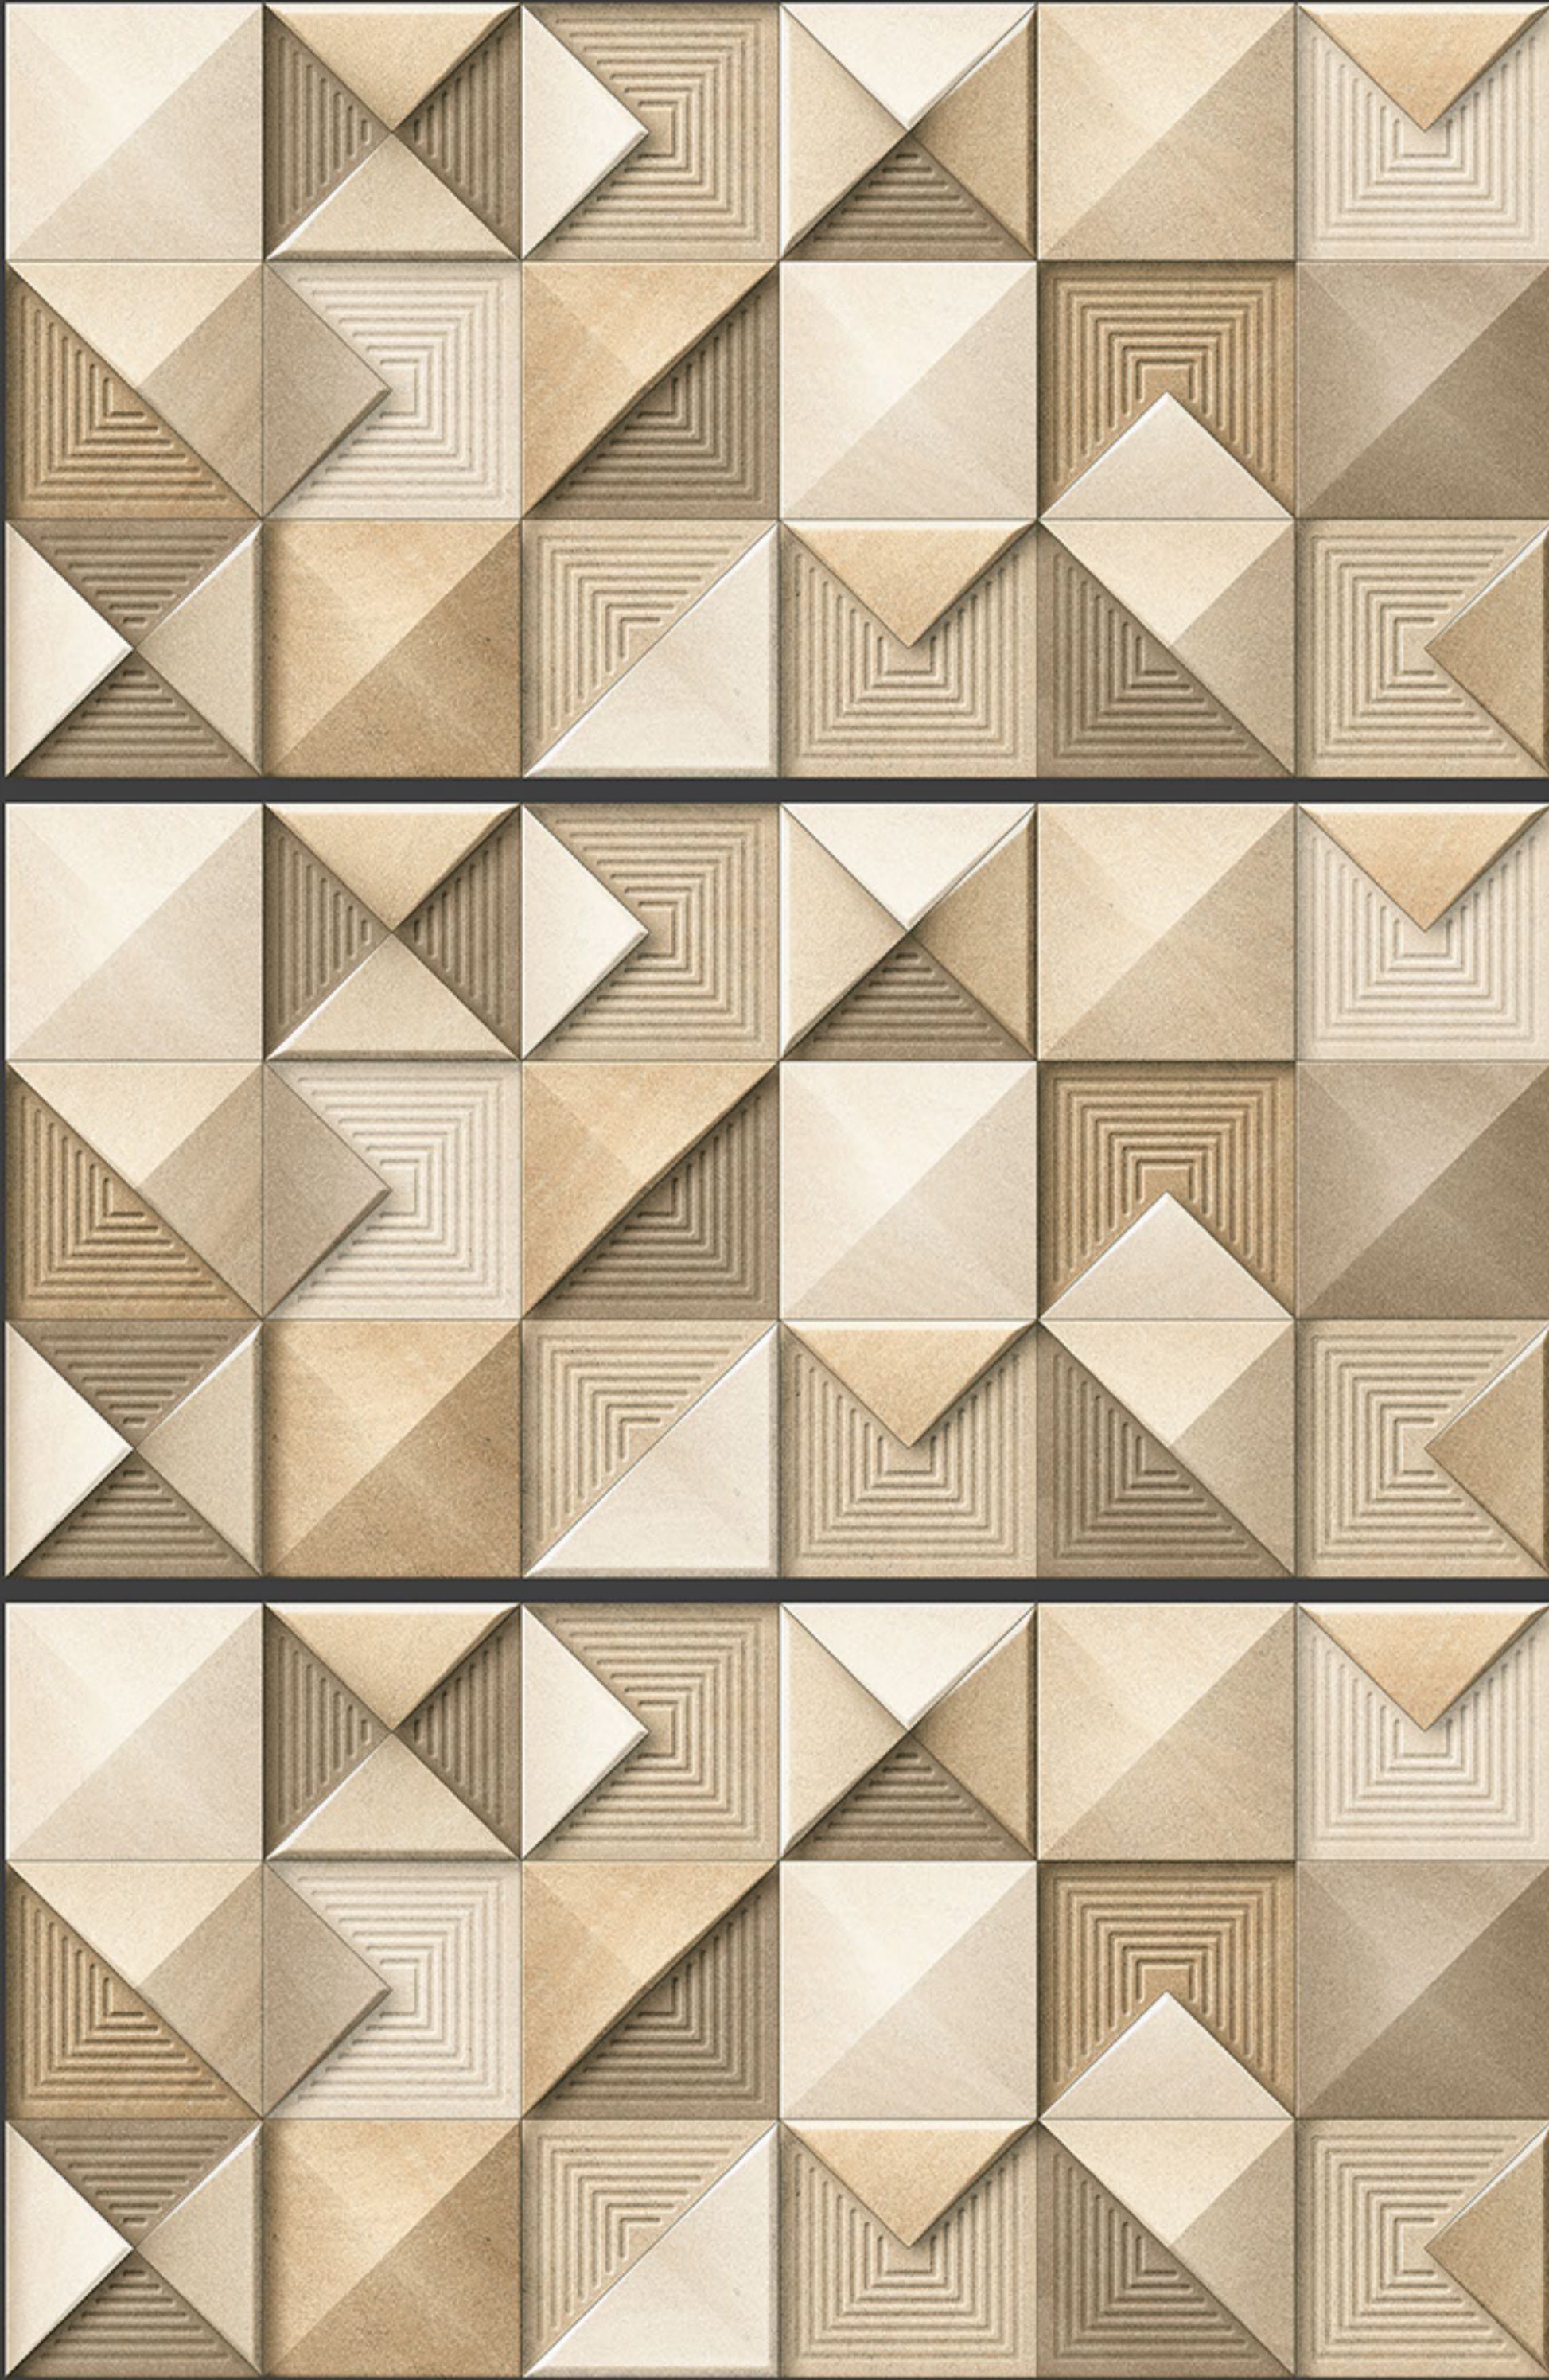

100%
WATERPROOF

CERAMIC
BODY

ZERO
MAINTENANCE

ECO
FRIENDLY

HD DIGITAL
PRINT

RANDOM
DESIGN

300 X 600 MM

DECORA-004