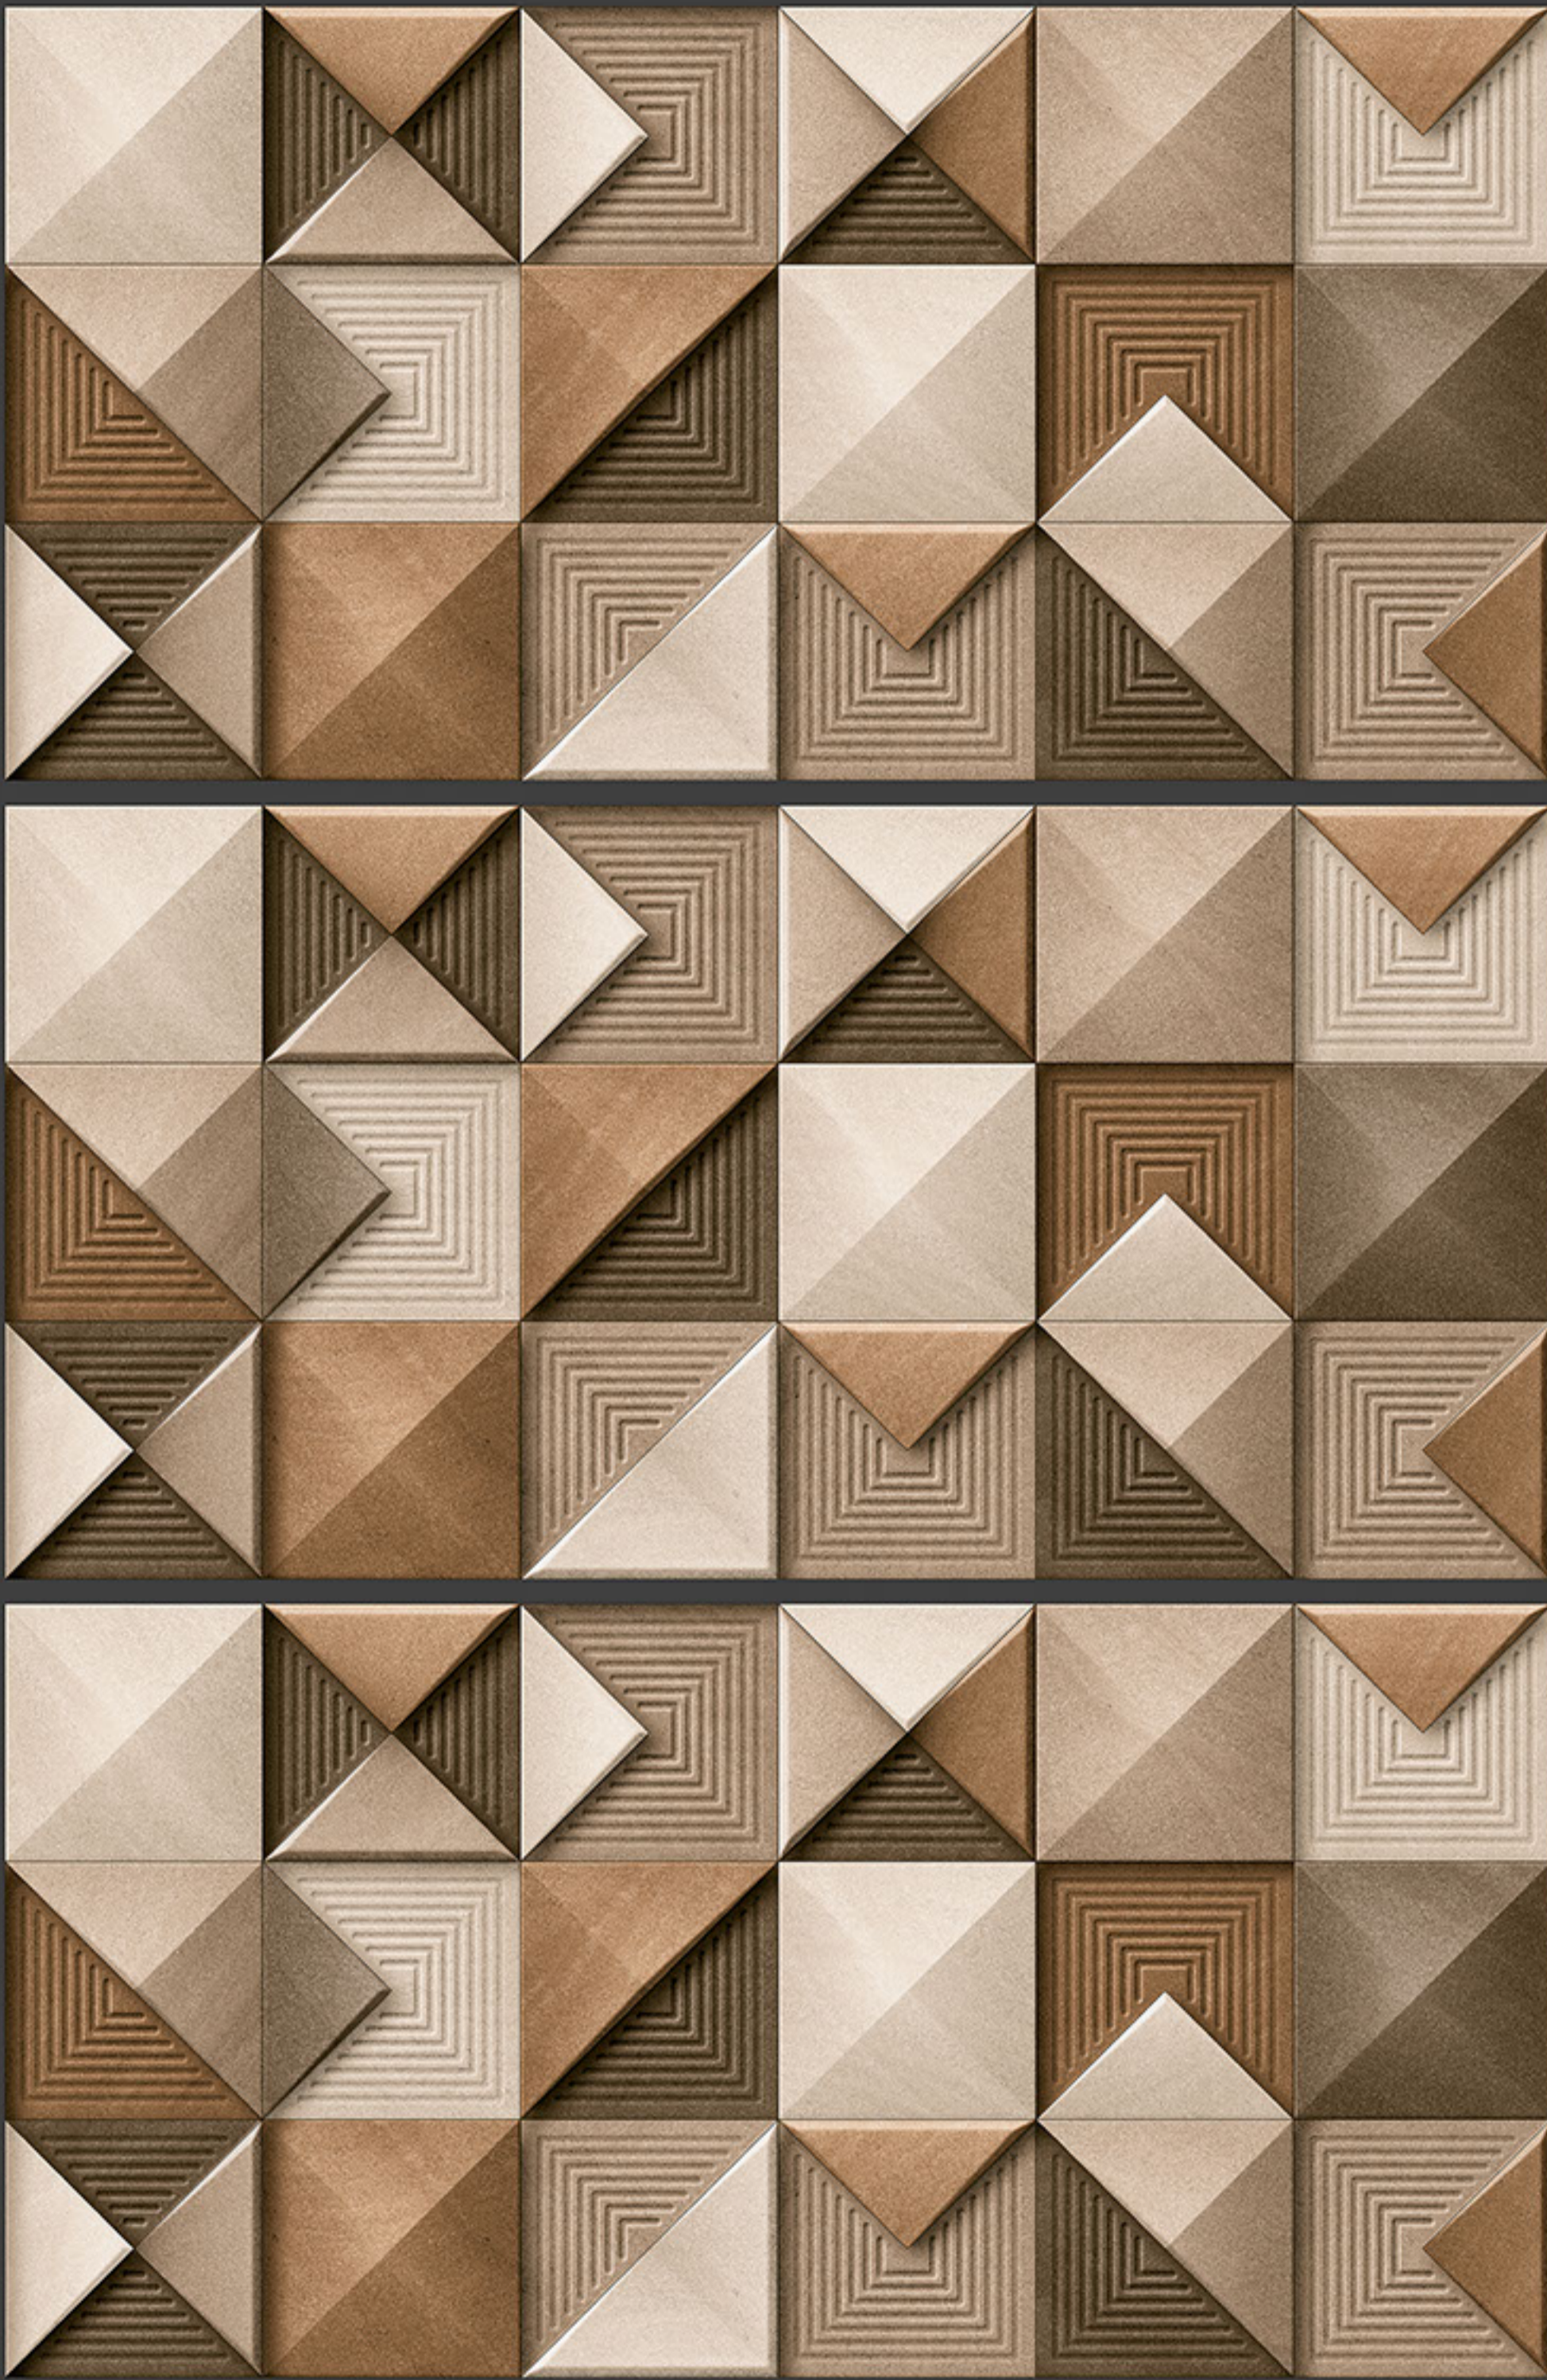

ZERO
MAINTENANCE

ECO
FRIENDLY

HD DIGITAL
PRINT

RANDOM
DESIGN

300 X 600 MM

DECORA-002

300 X 600 MM

DECORA_002