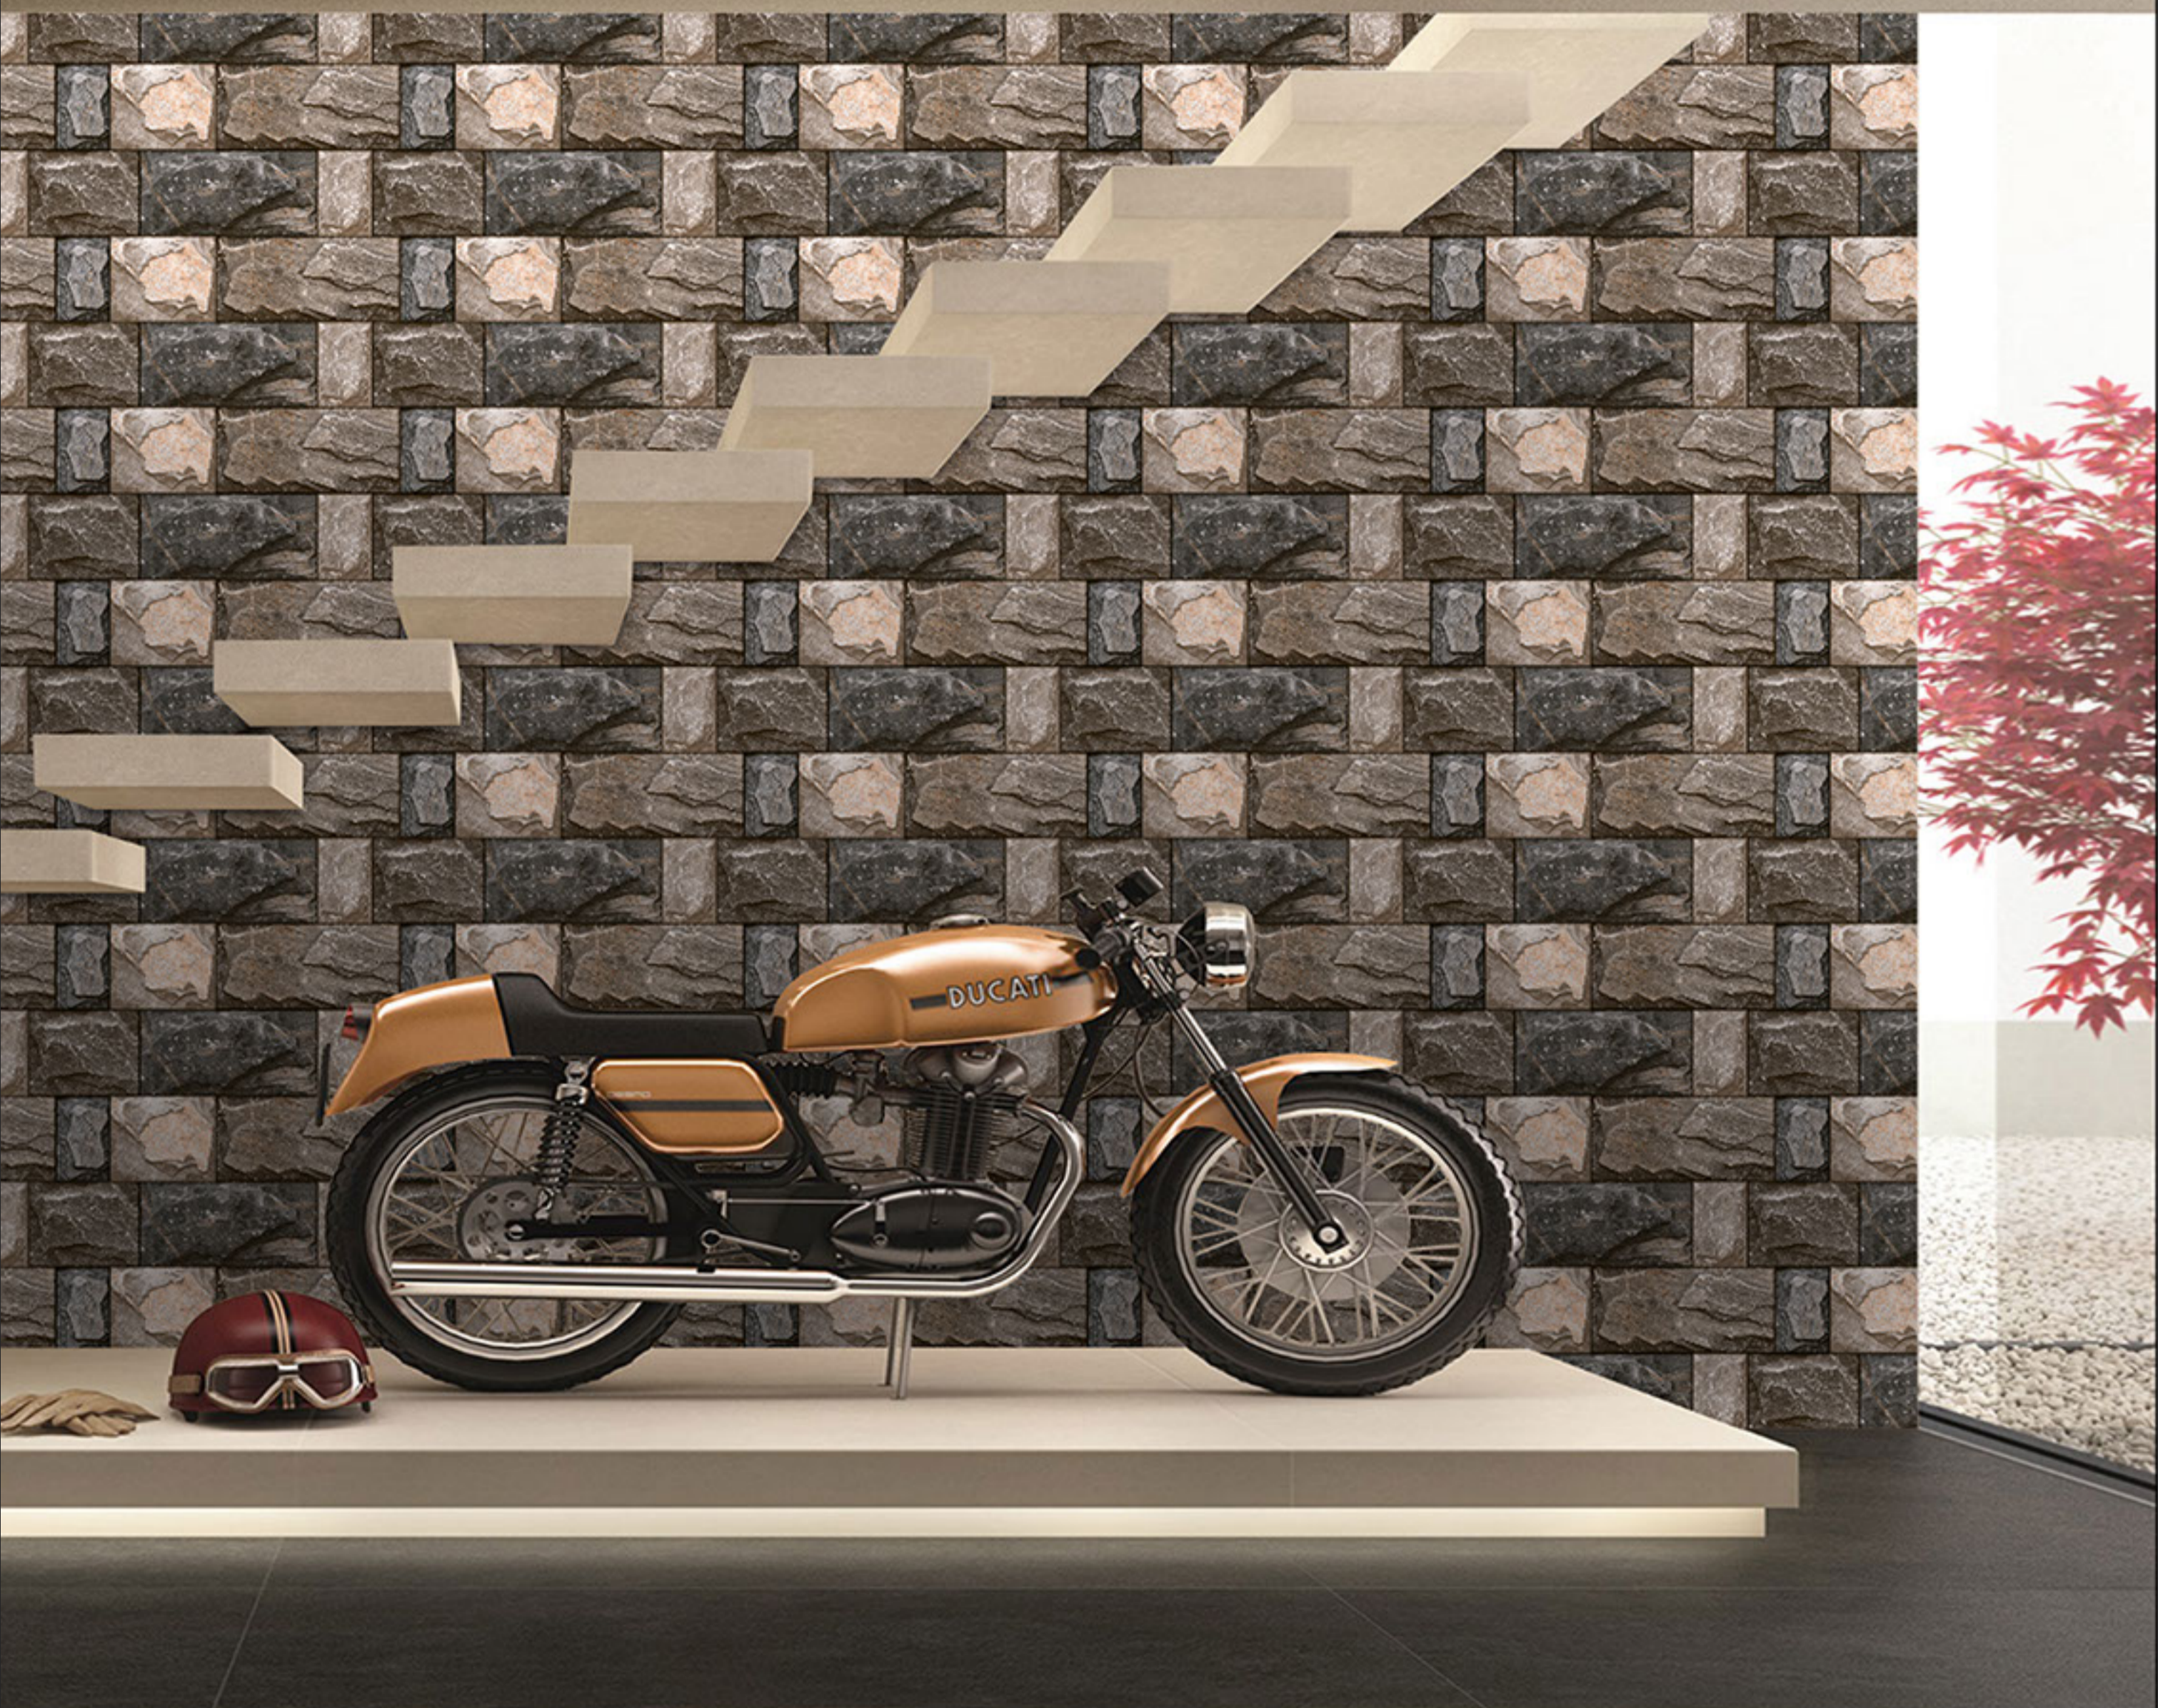

300 X 600 MM

AMAZONA_001

100%
WATERPROOF

CERAMIC
BODY

ZERO
MAINTENANCE

ECO
FRIENDLY

HD DIGITAL
PRINT

RANDOM
DESIGN