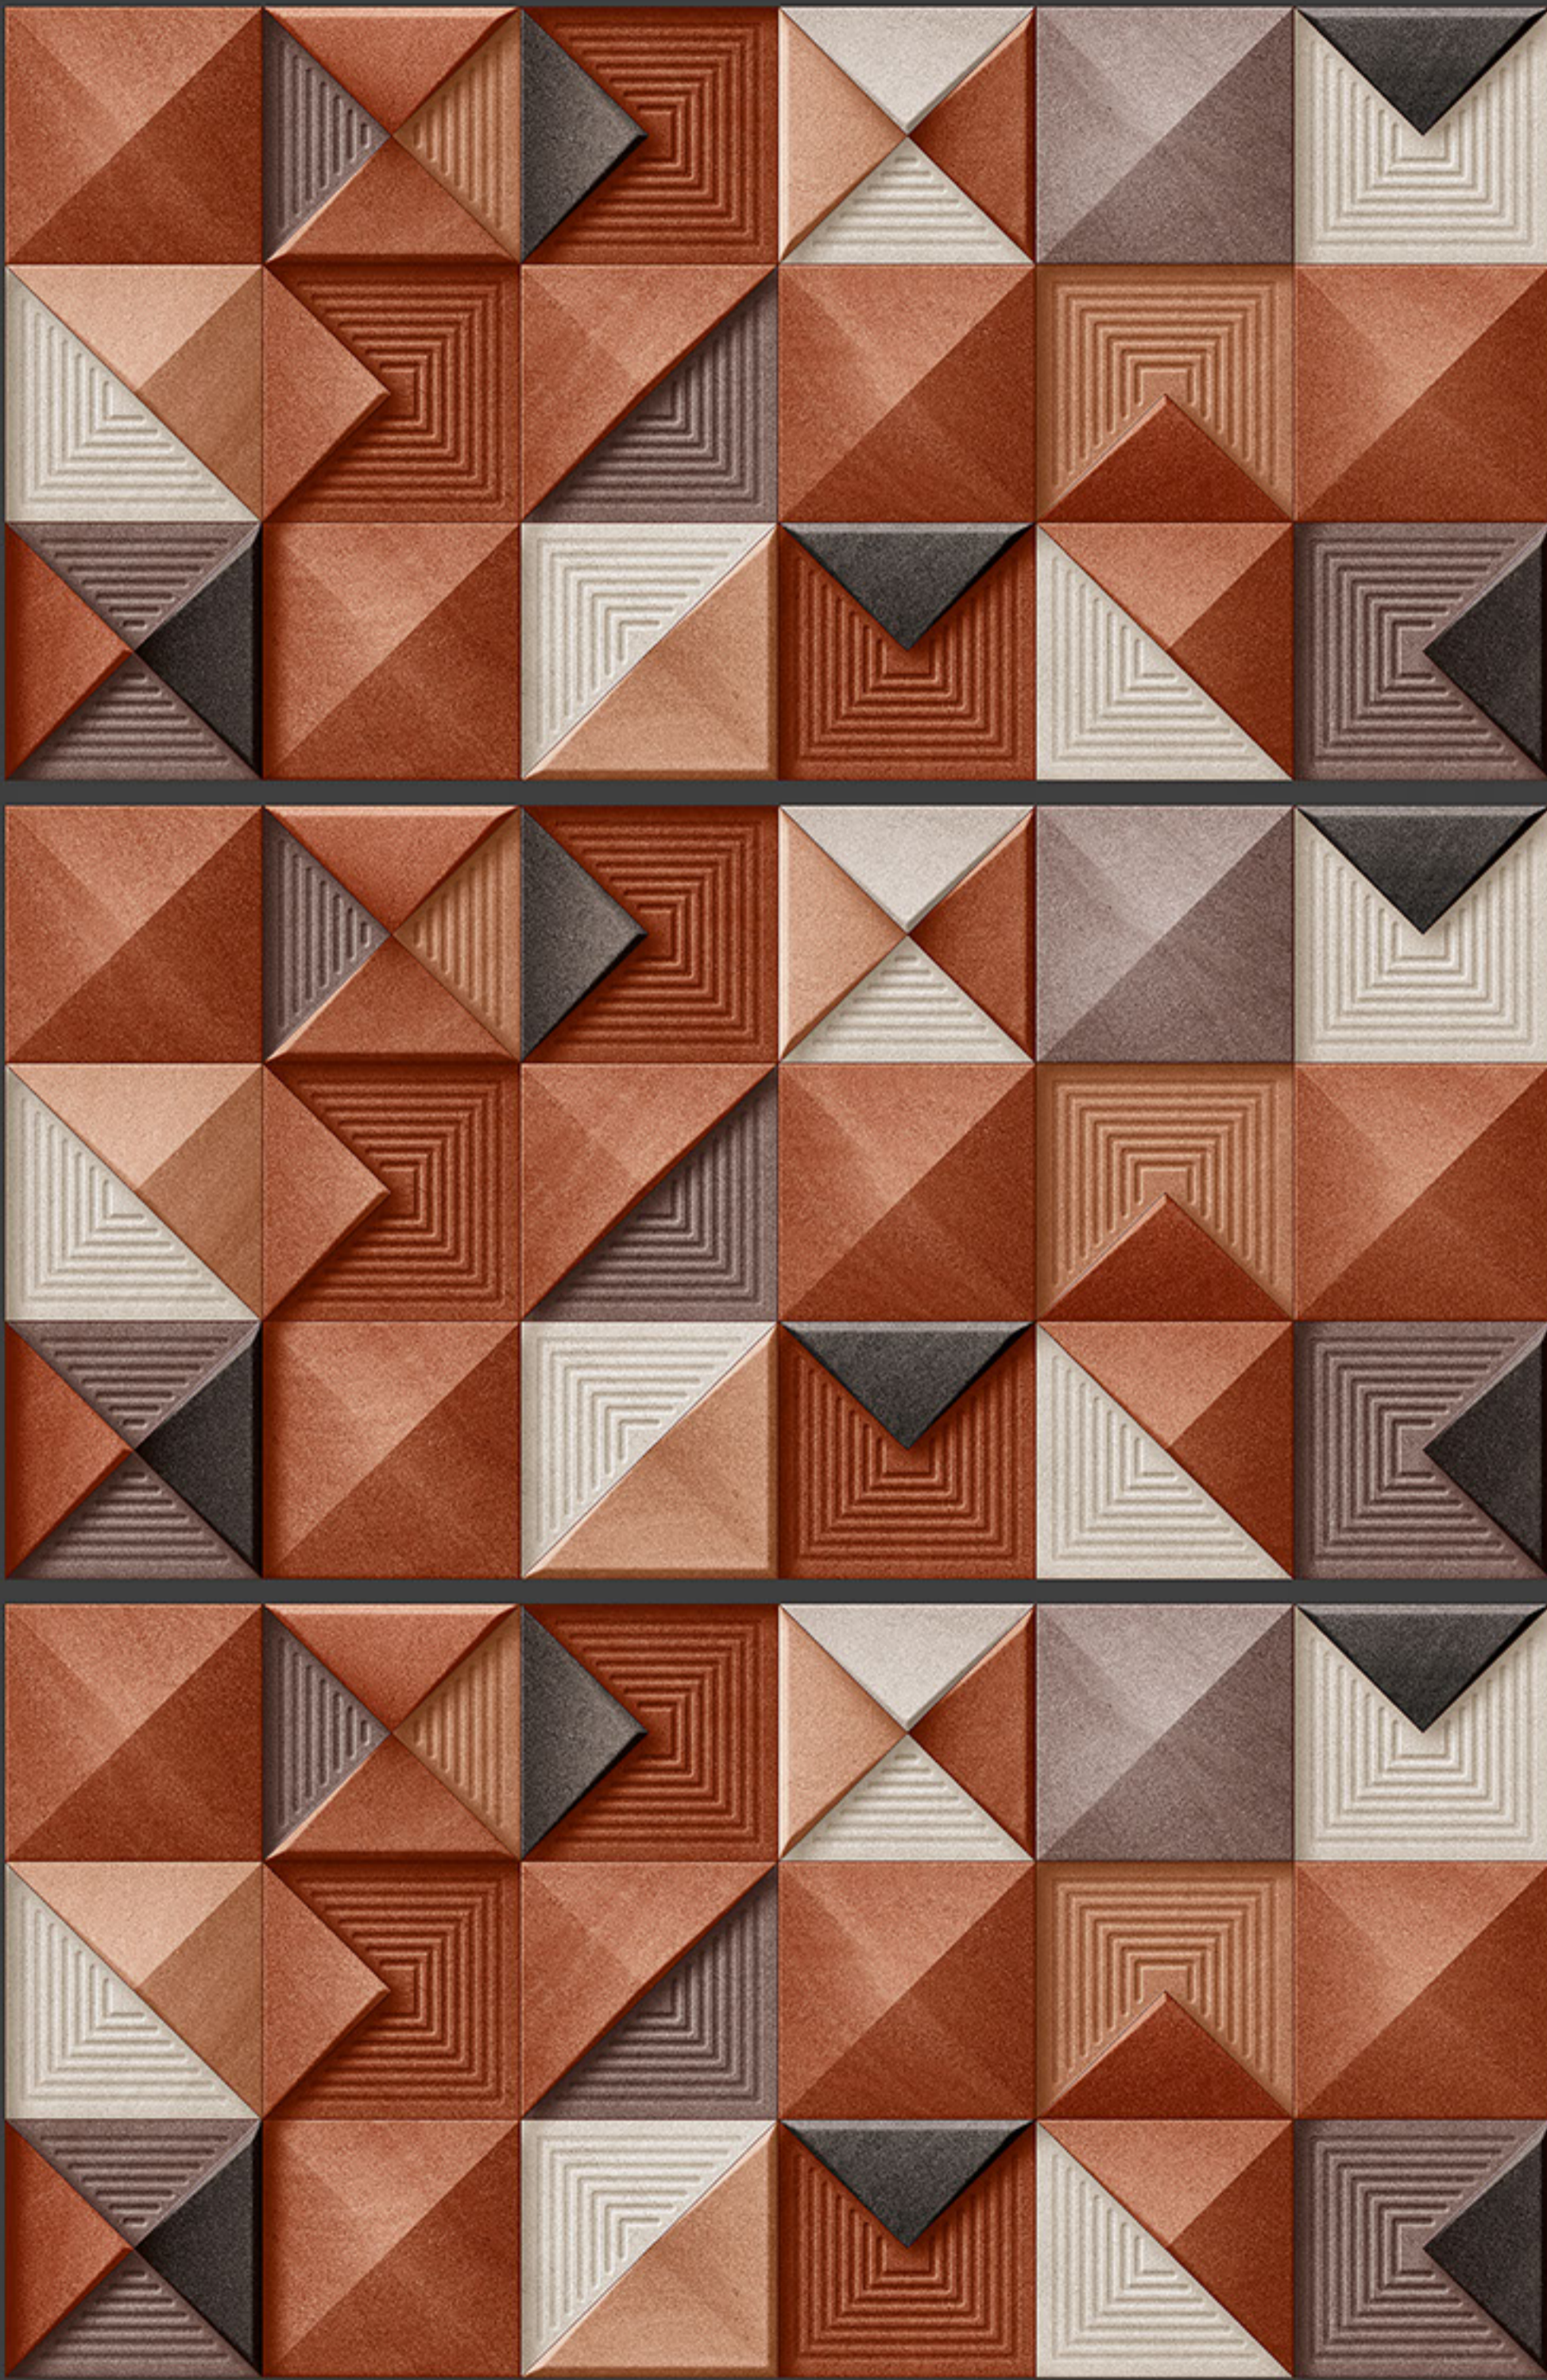

300 X 600 MM

DECORA-007

100%
WATERPROOF

CERAMIC
BODY

ZERO
MAINTENANCE

ECO
FRIENDLY

HD DIGITAL
PRINT

RANDOM
DESIGN