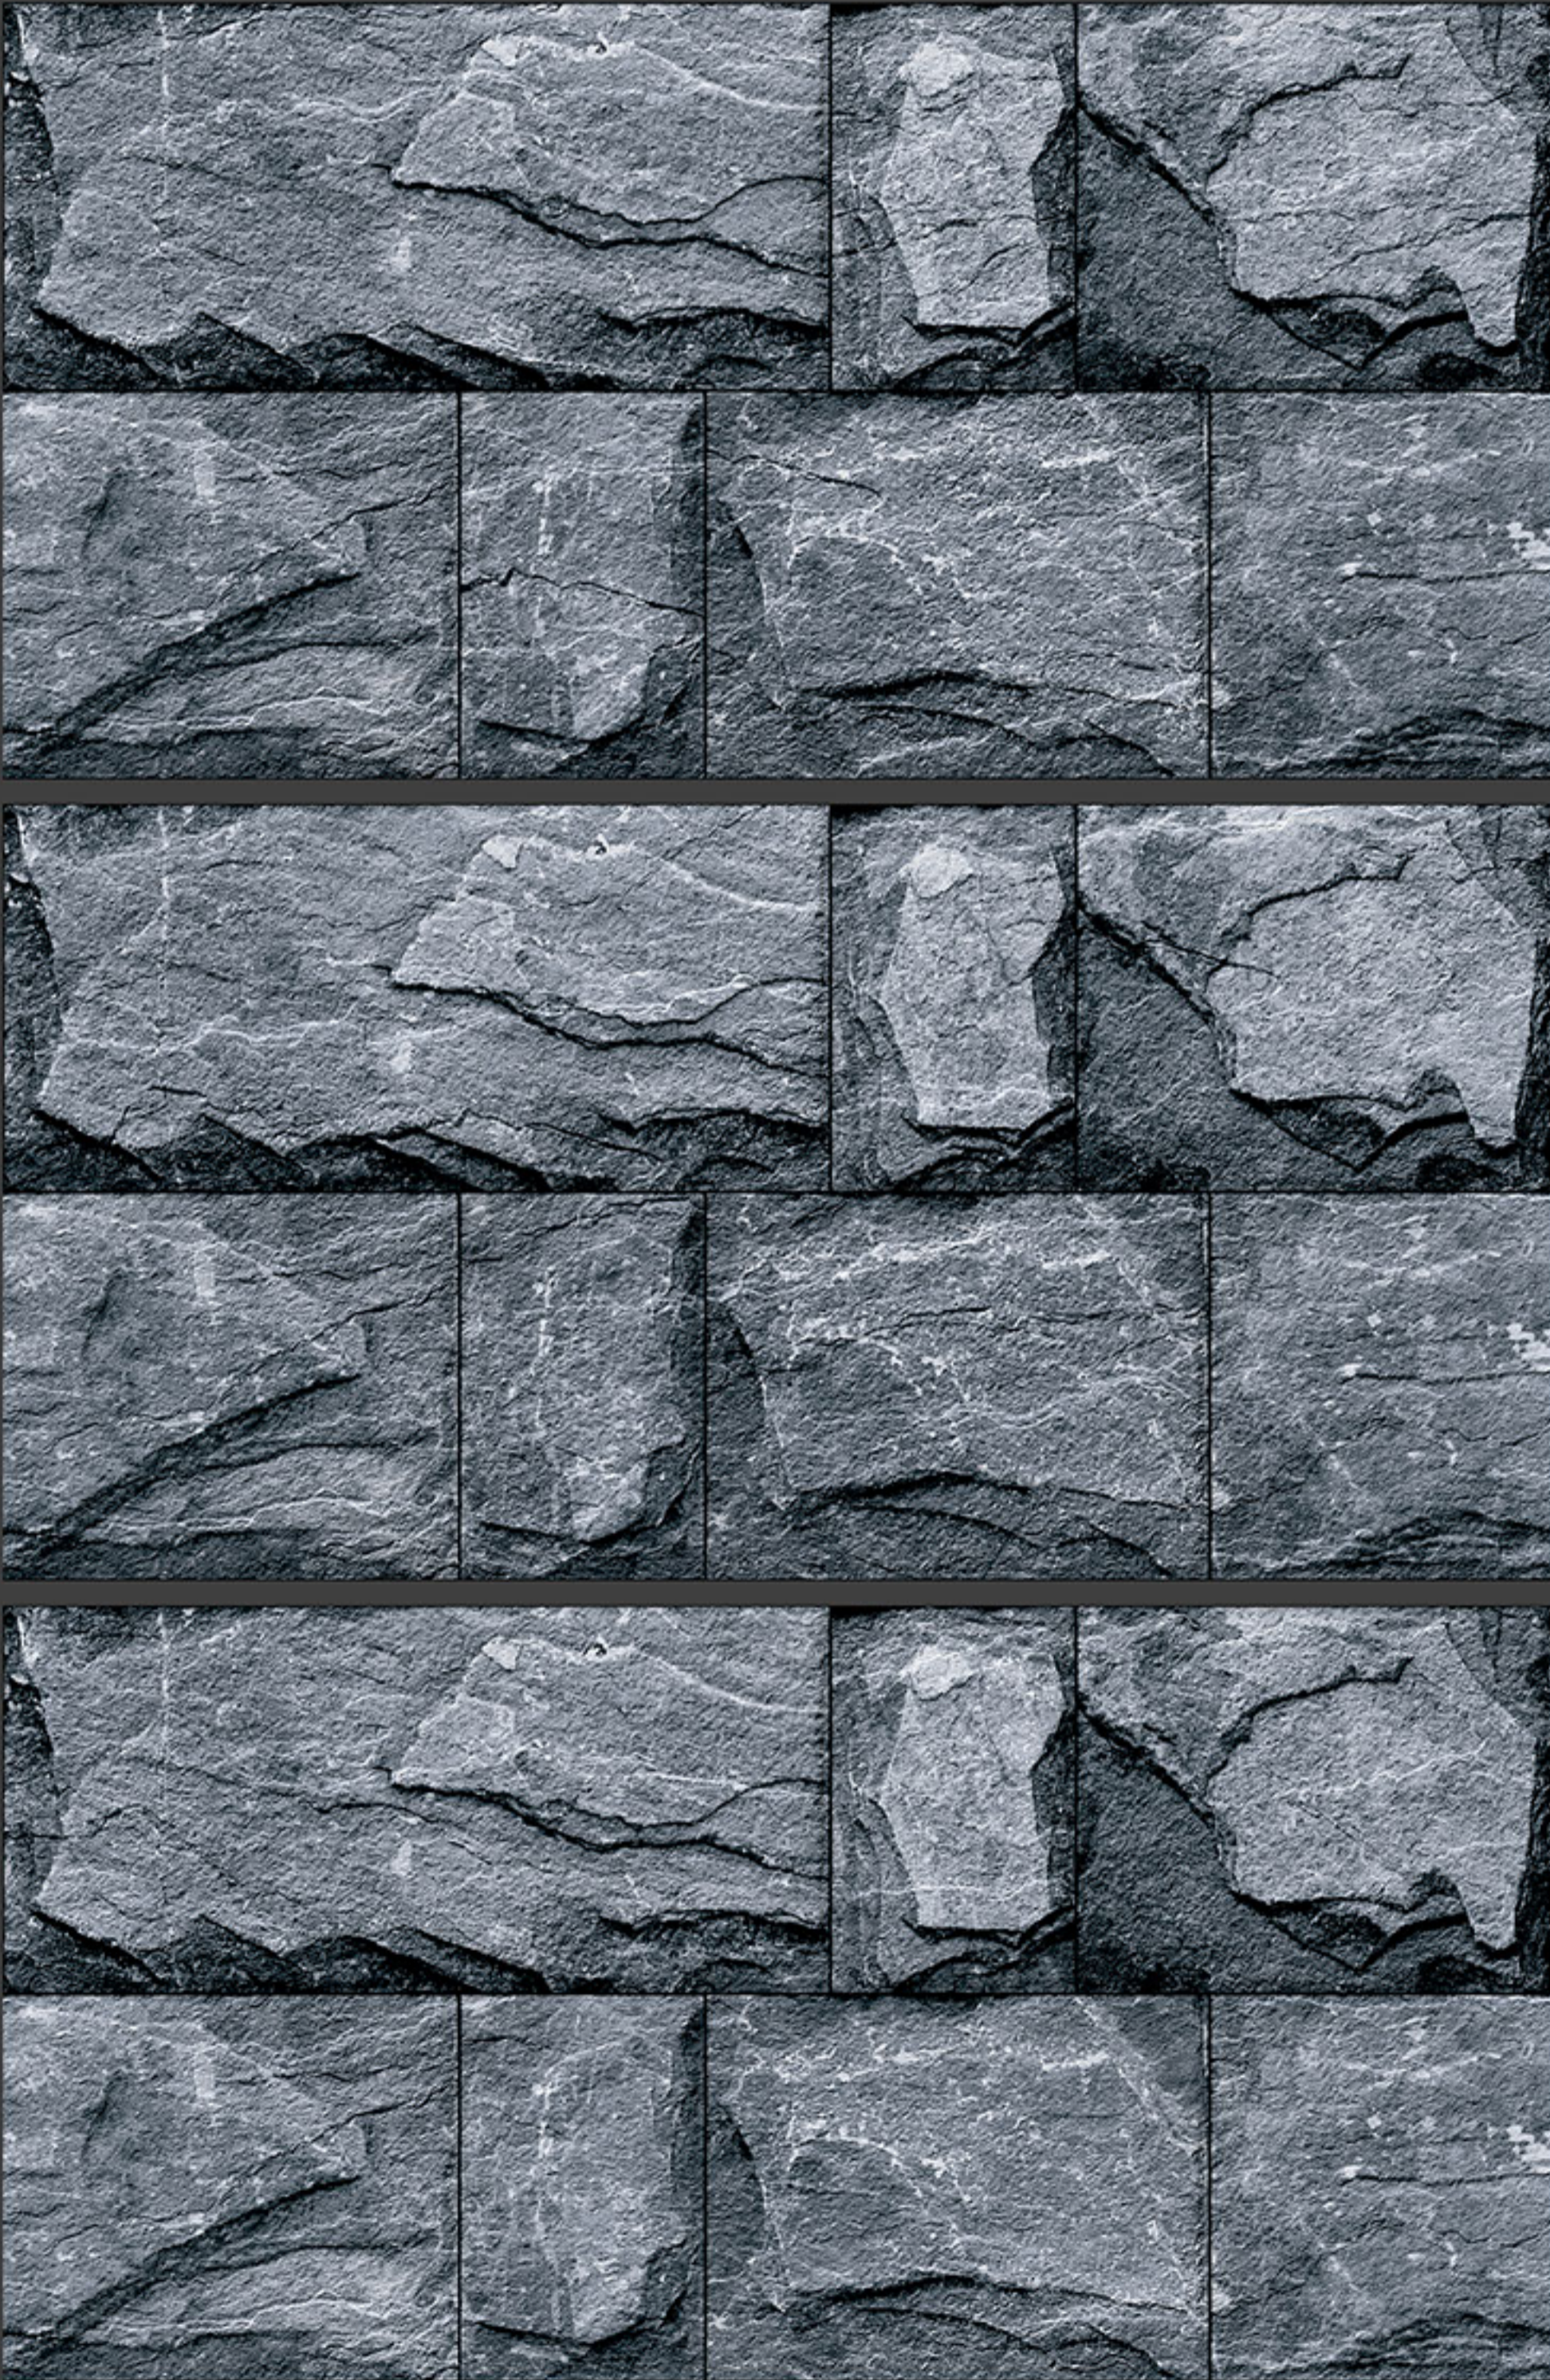

ZERO
MAINTENANCE

ECO
FRIENDLY

HD DIGITAL
PRINT

RANDOM
DESIGN

300 X 600 MM

AMAZONA_005

100%
WATERPROOF

CERAMIC
BODY