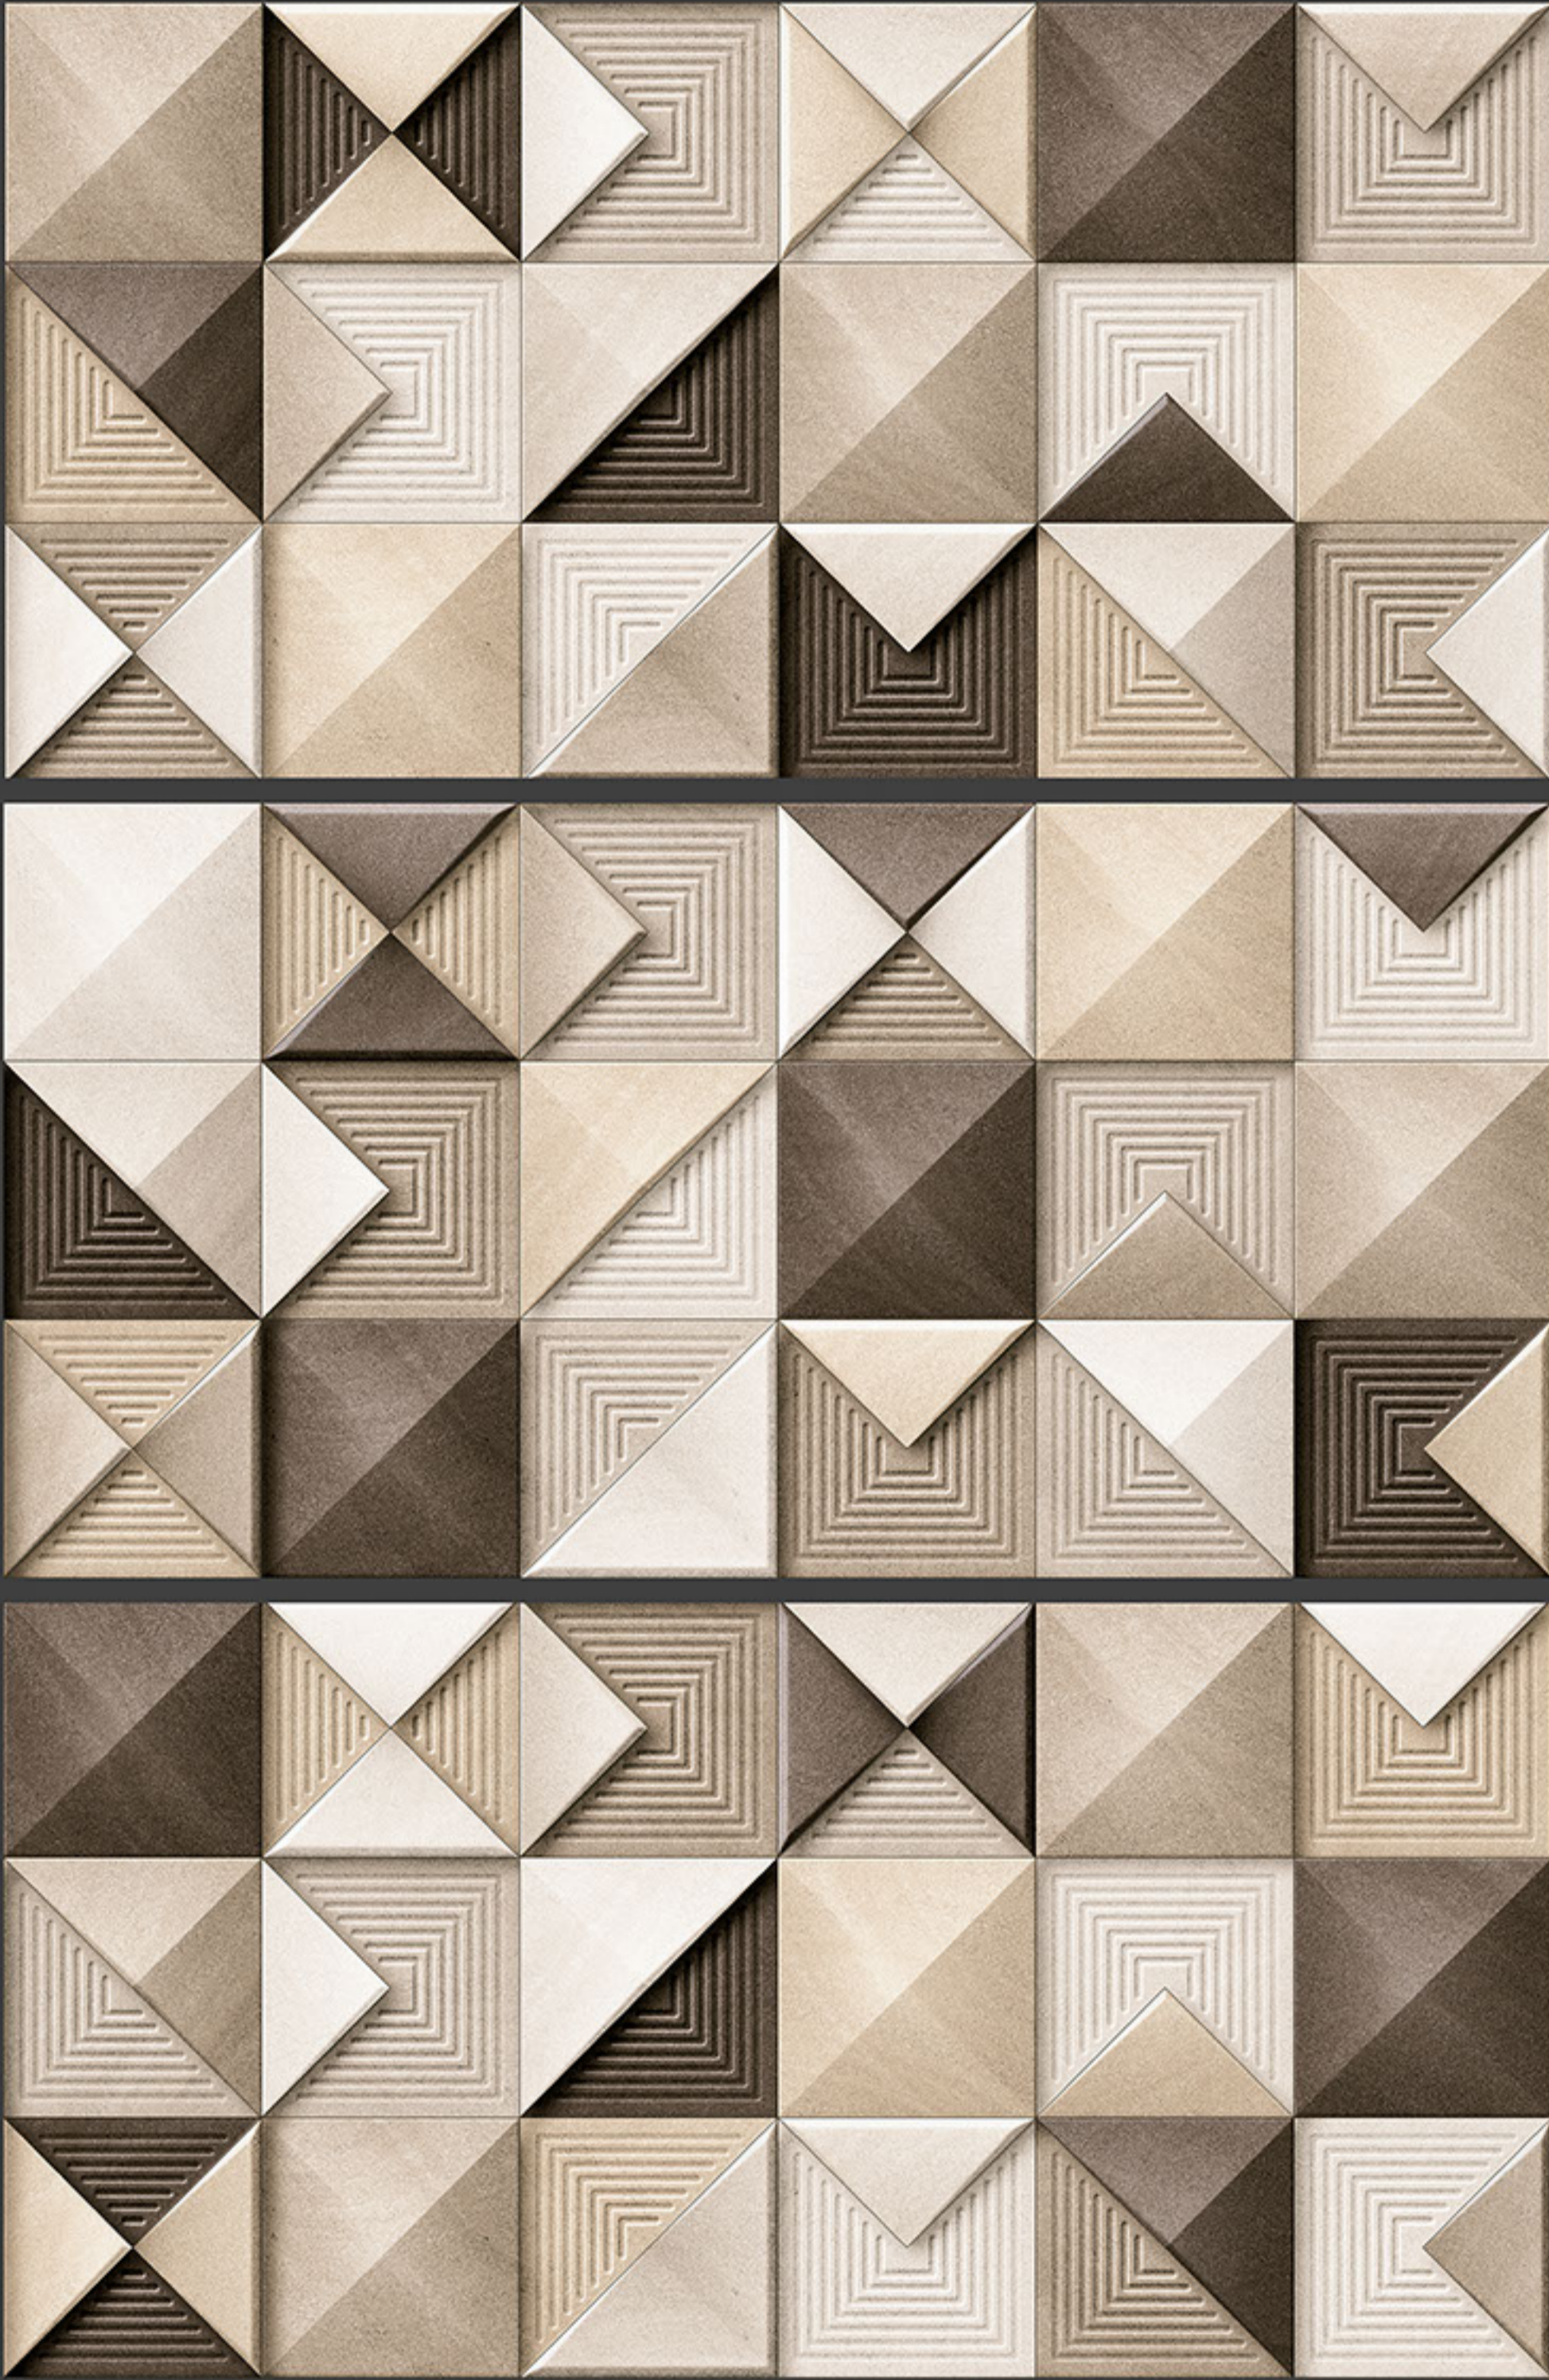

300 X 600 MM

DECORA-009