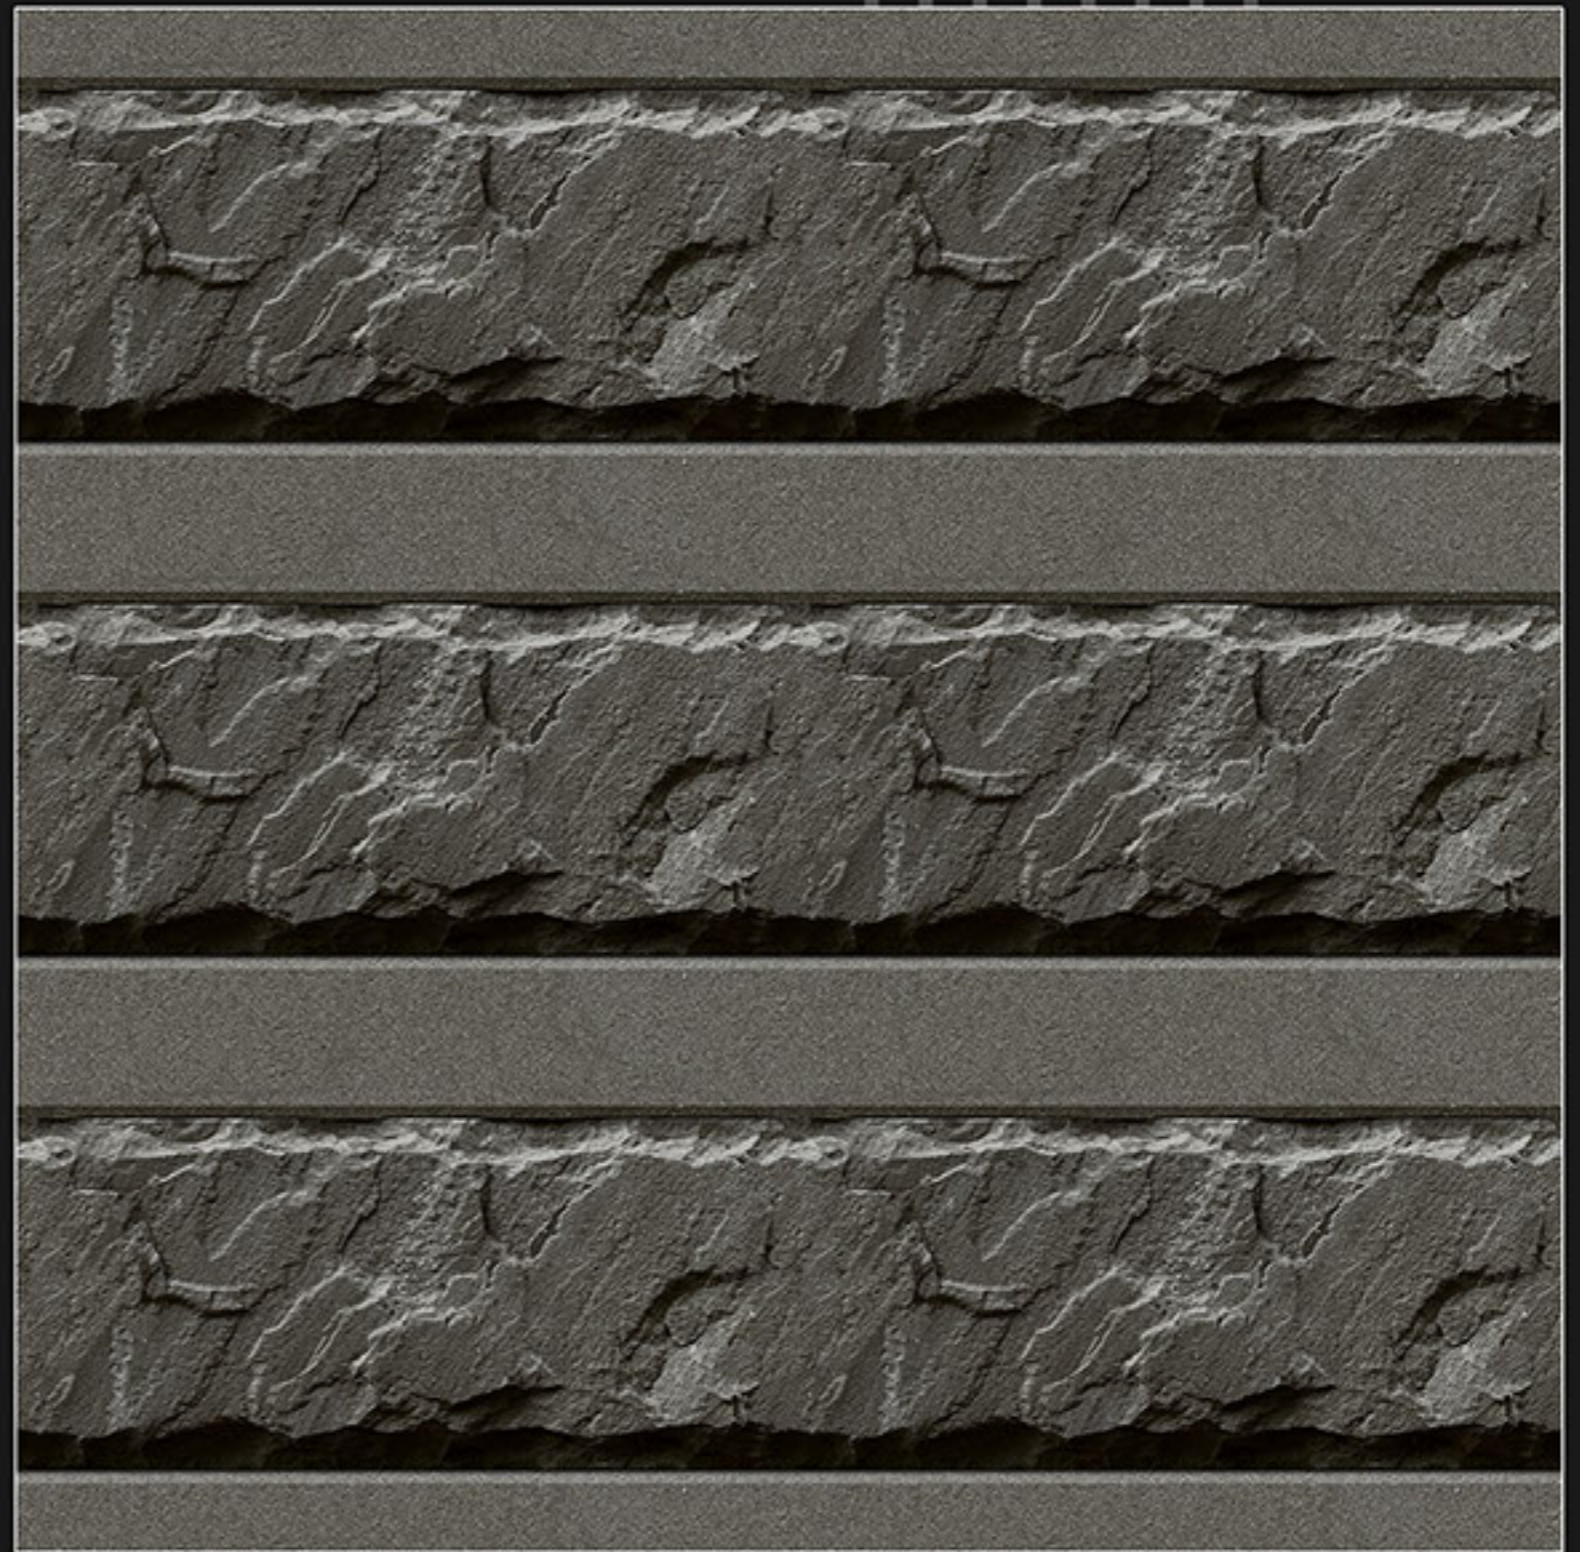

300X450
MM

DYNA-002

HIGH DEPTH
ELEVATION

MATT
FINISH

300X450
MM

DYNA-003

HIGH DEPTH
ELEVATION

MATT
FINISH