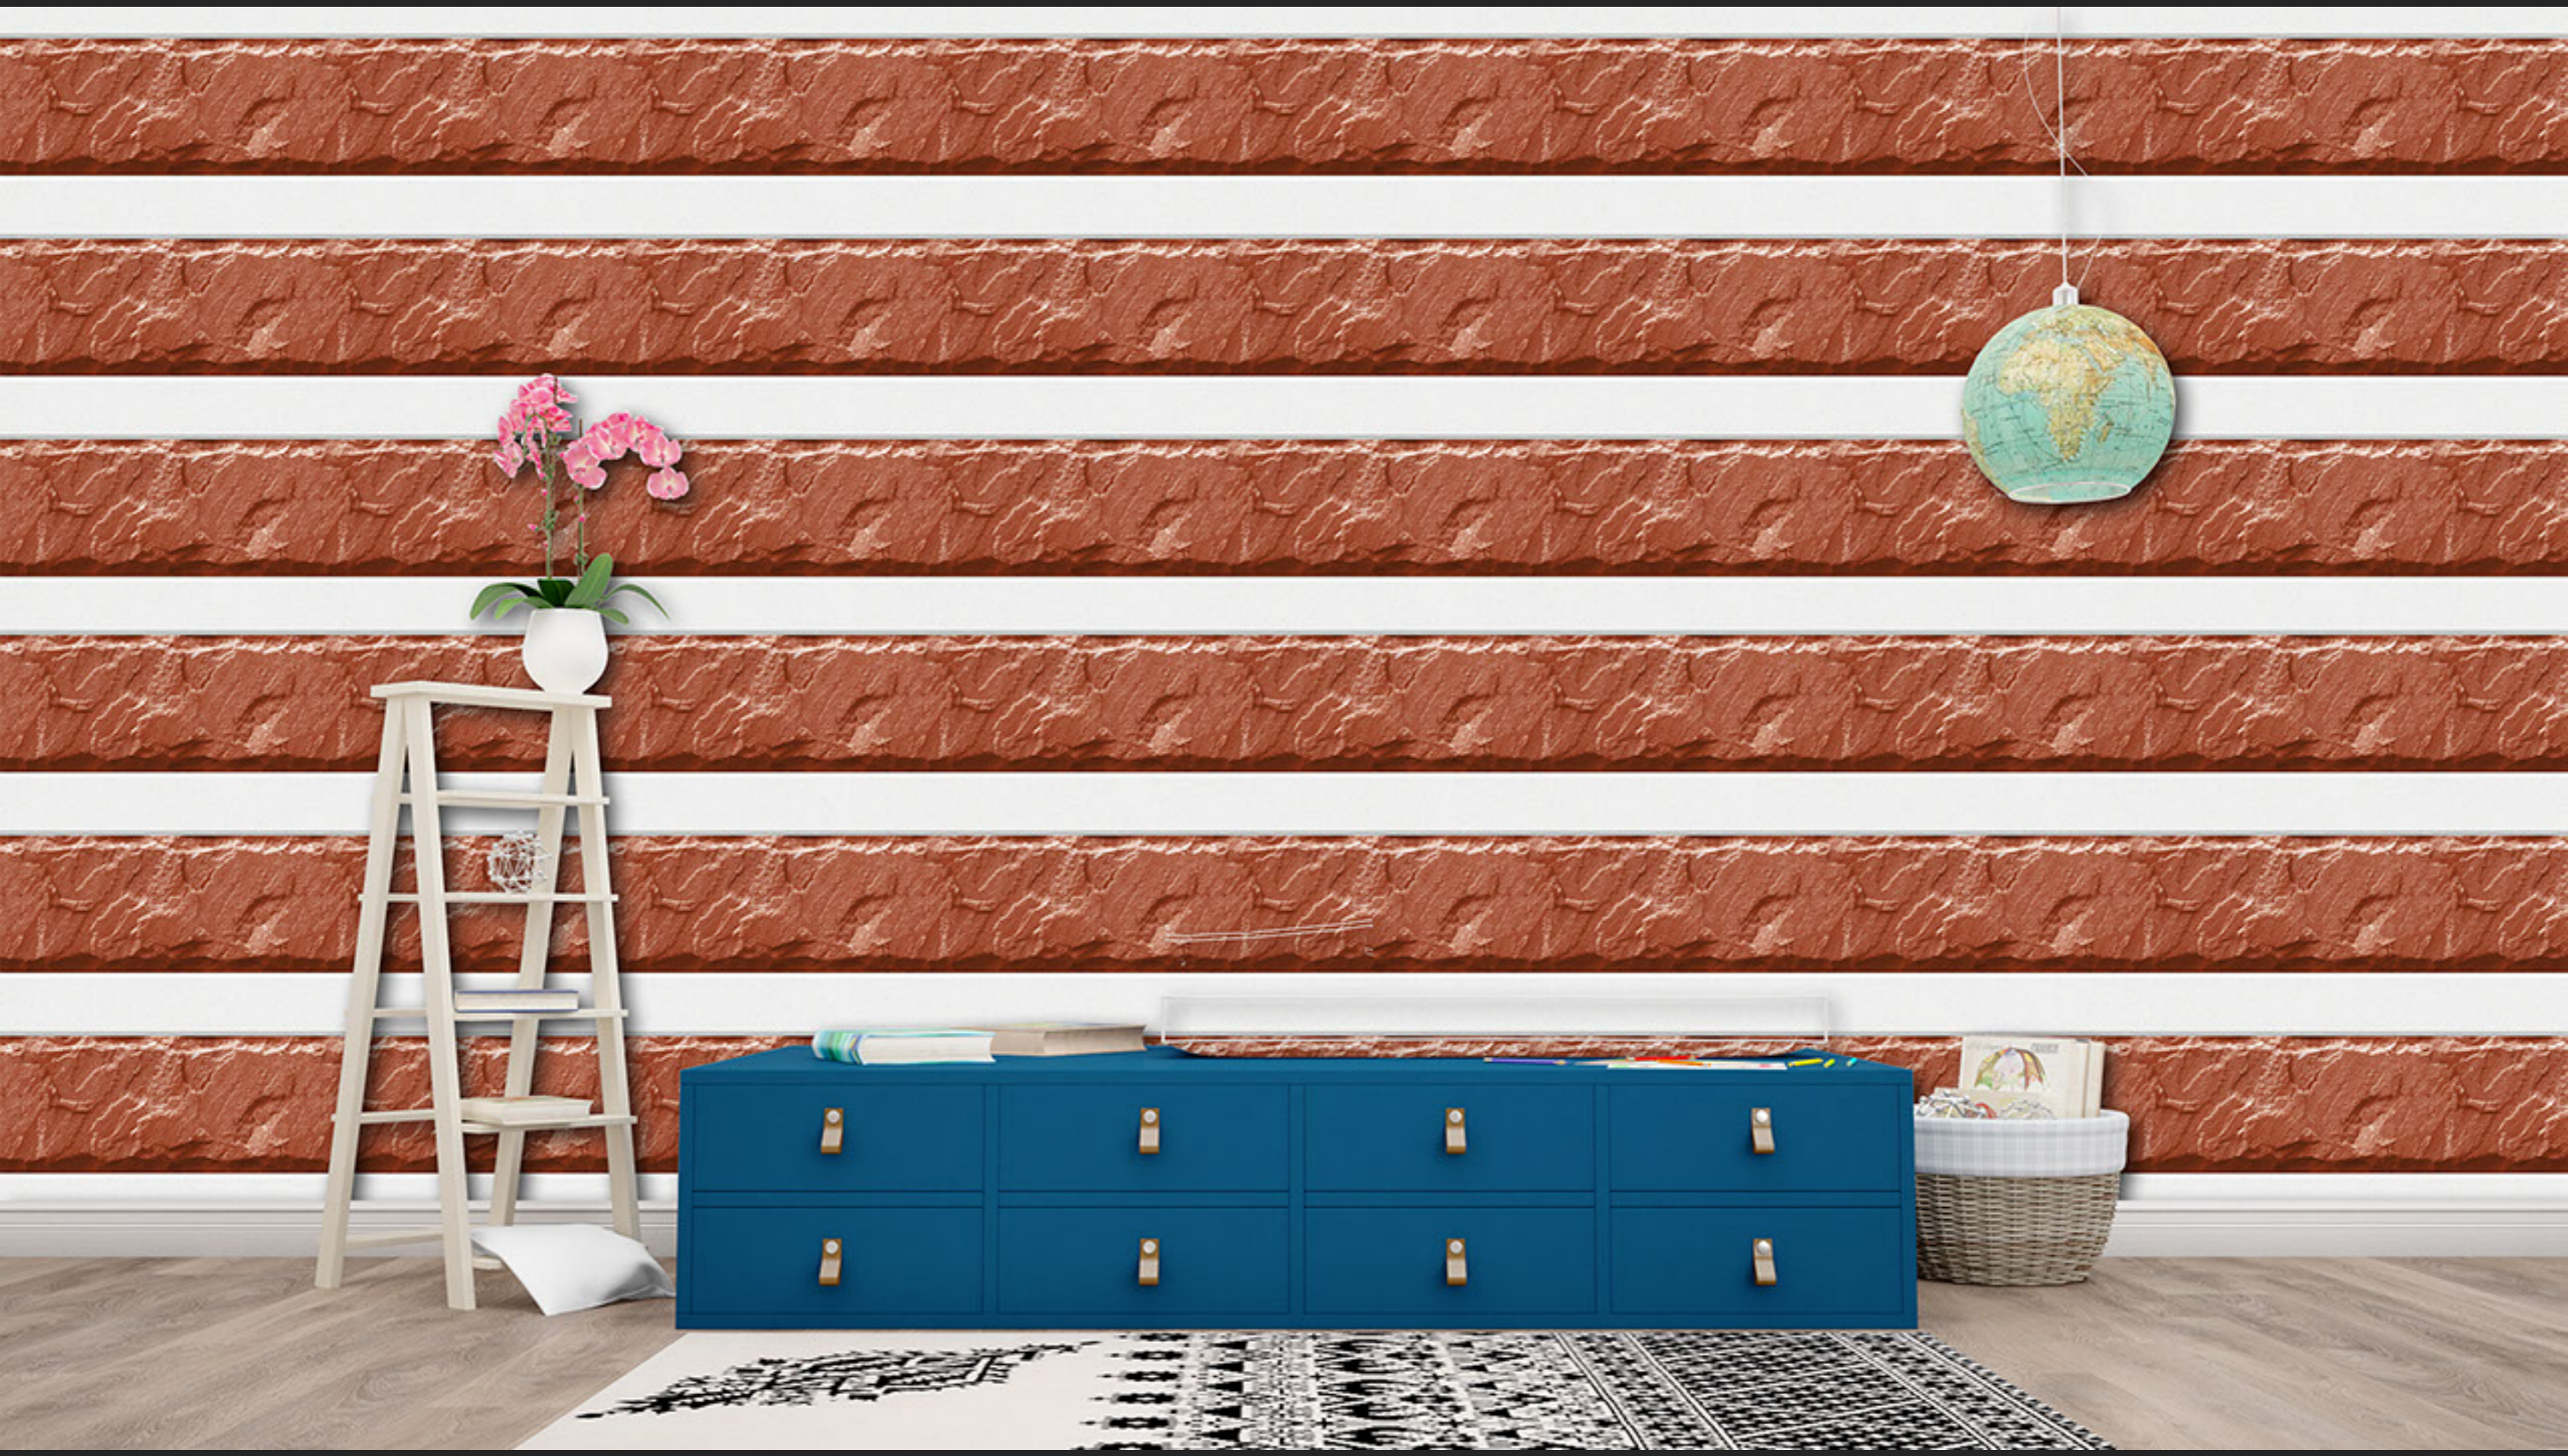

300X450
MM

DYNA-004

HIGH DEPTH
ELEVATION

MATT
FINISH

300X450
MM

DYNA-005

HIGH DEPTH
ELEVATION

MATT
FINISH