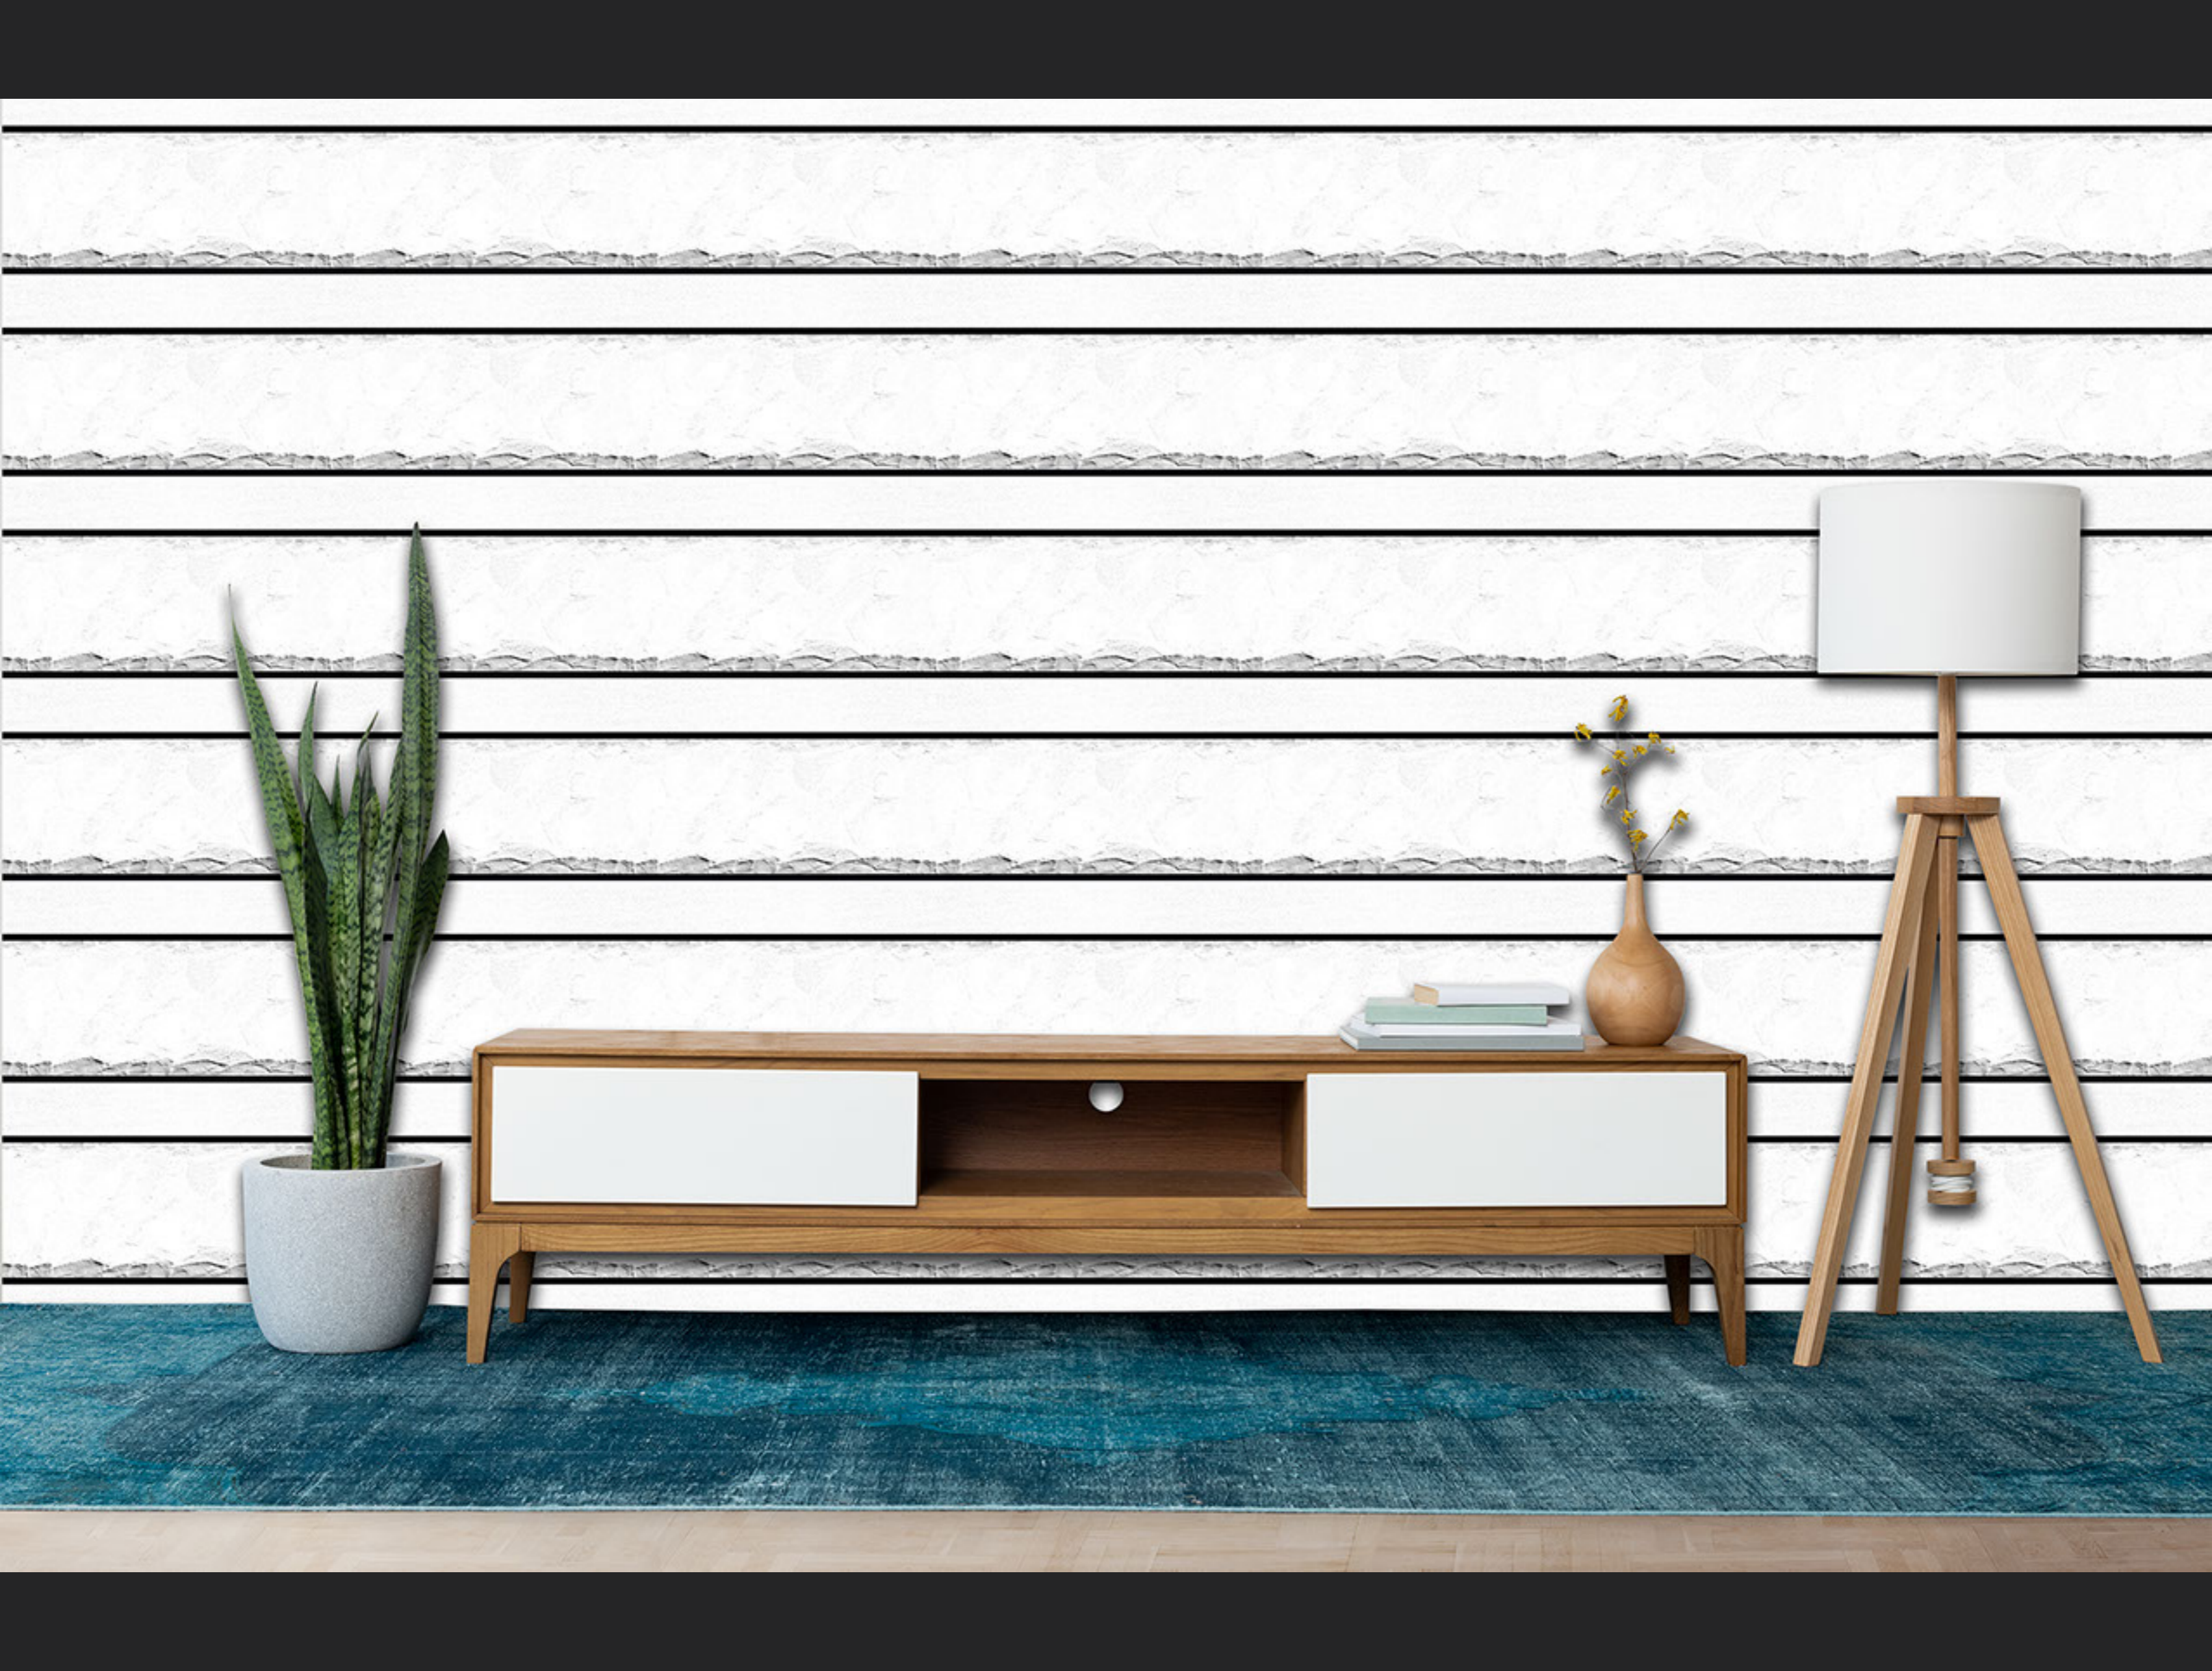

300X450
MM

DYNA-006

HIGH DEPTH
ELEVATION

MATT
FINISH

300X450
MM

DYNA-007

HIGH DEPTH
ELEVATION

MATT
FINISH