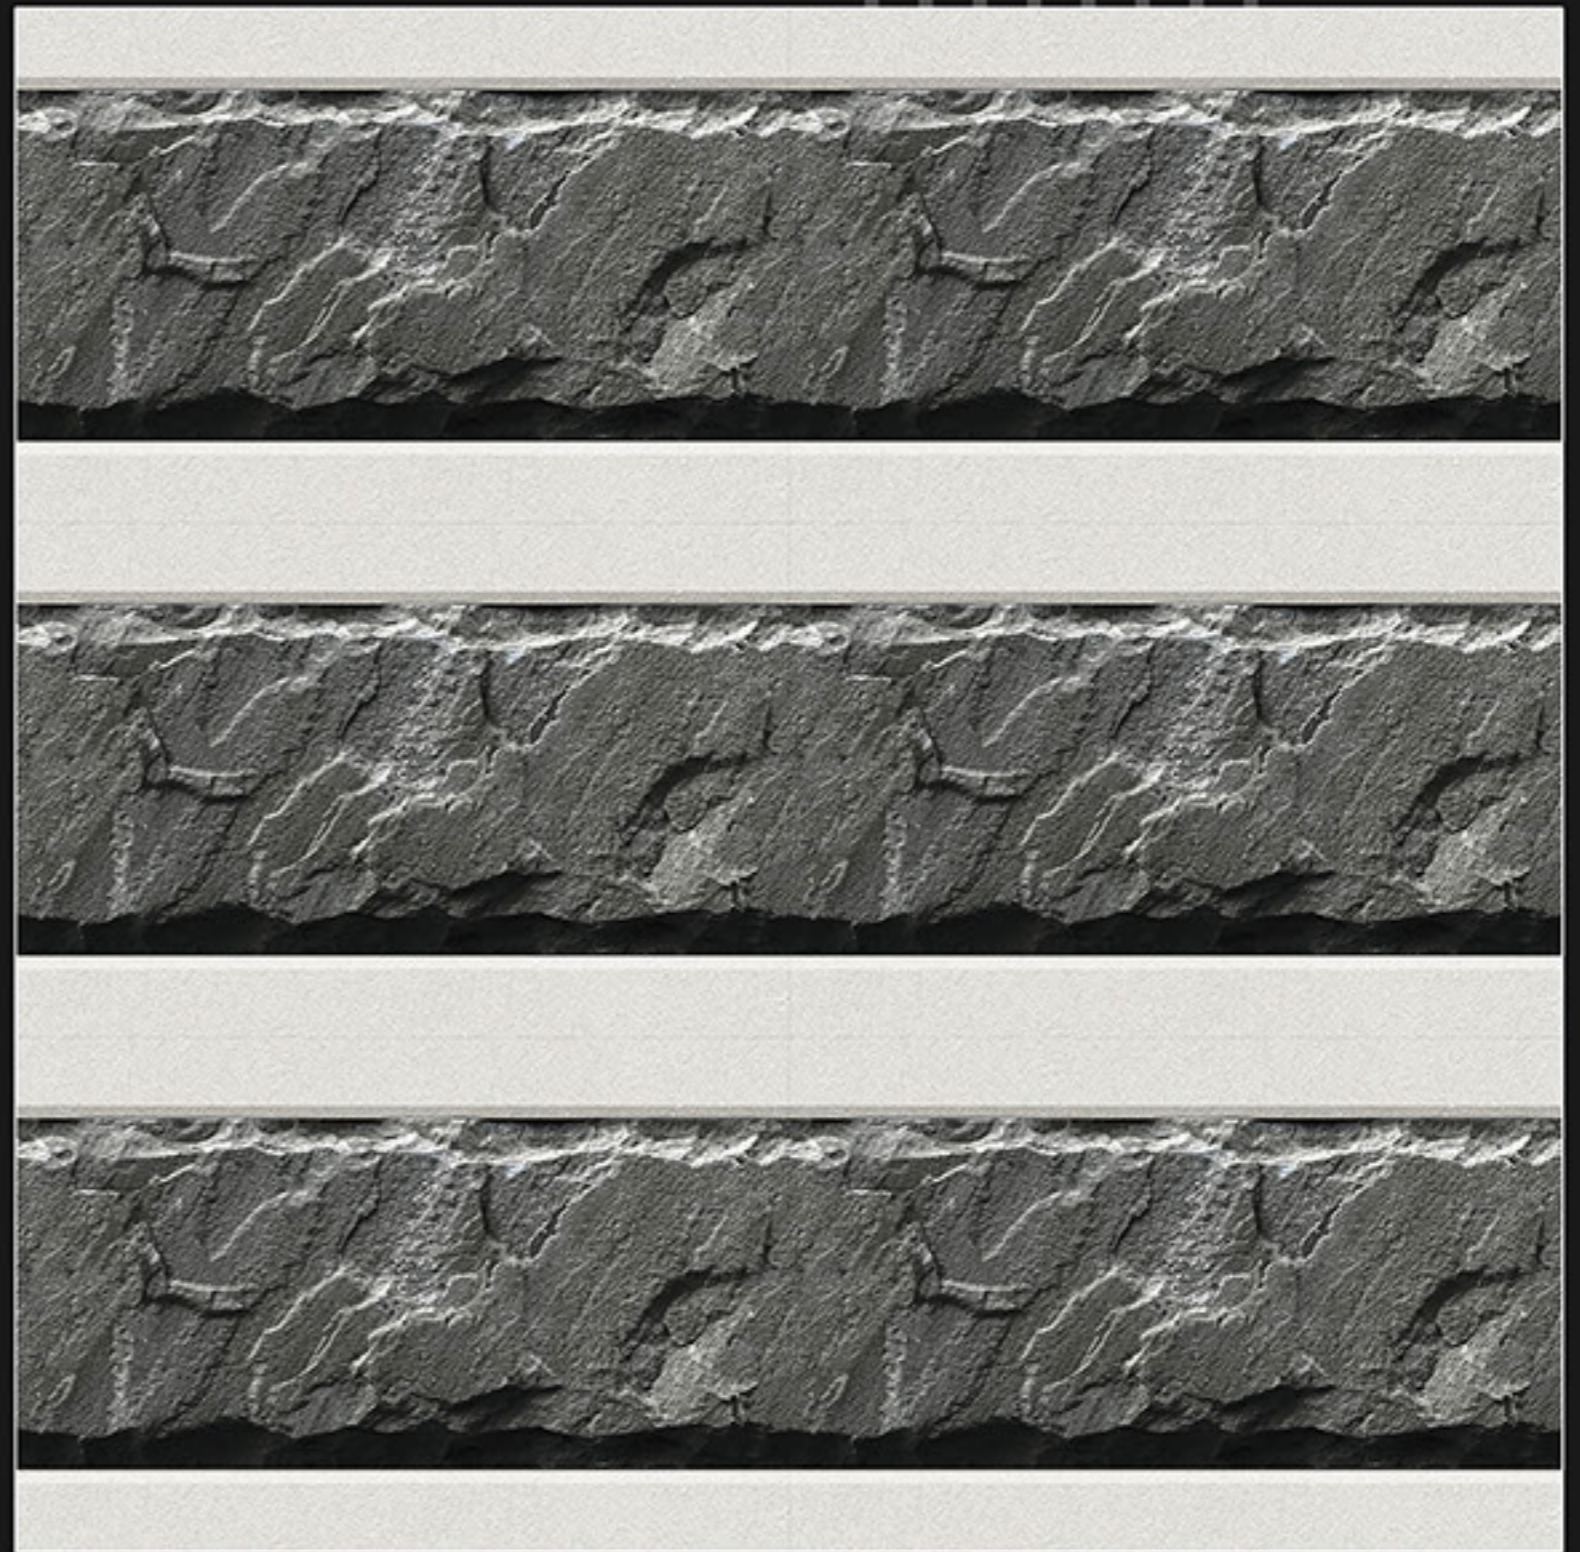

300X450
MM

DYNA-004

HIGH DEPTH
ELEVATION

MATT
FINISH

300X450
MM

DYNA-005

HIGH DEPTH
ELEVATION

MATT
FINISH