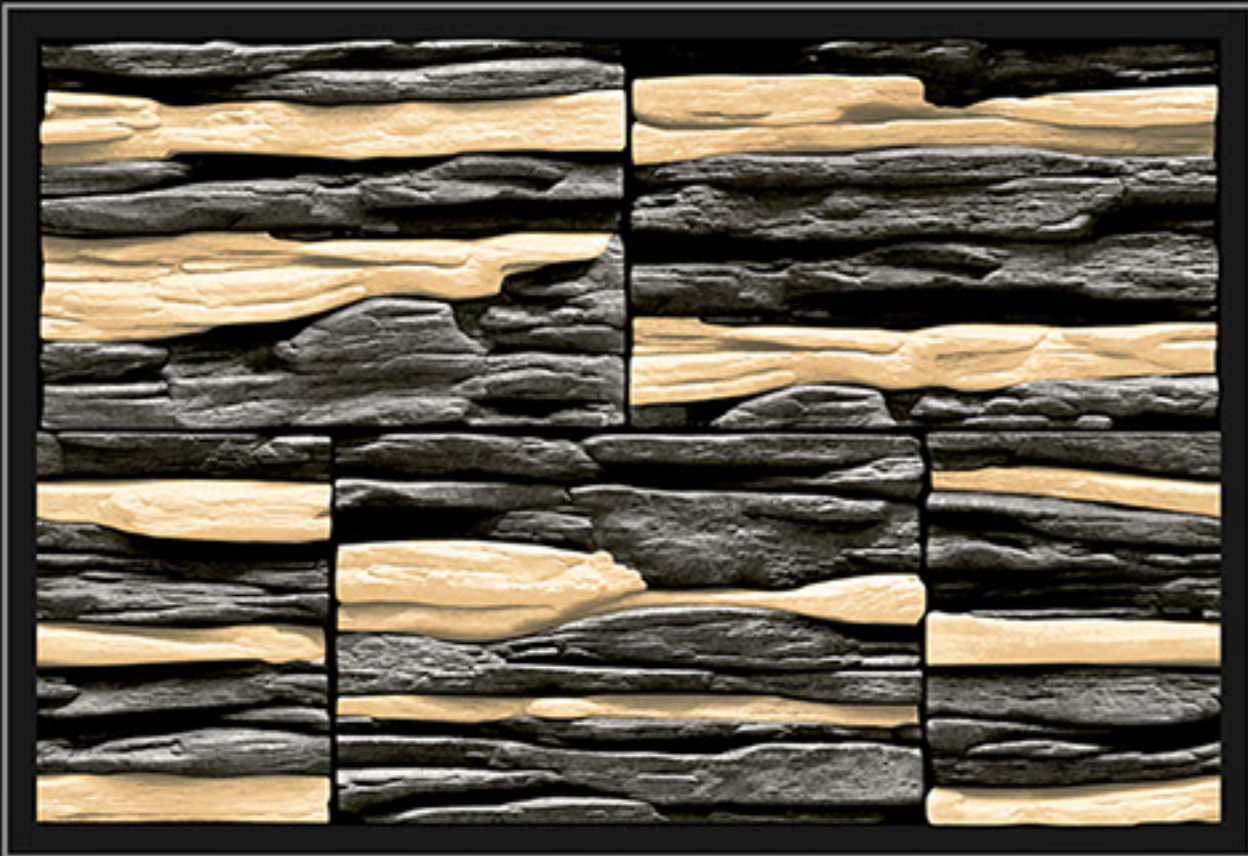

HIGH DEPTH
ELEVATION

MATT
FINISH

300X450
MM

LAVA-002