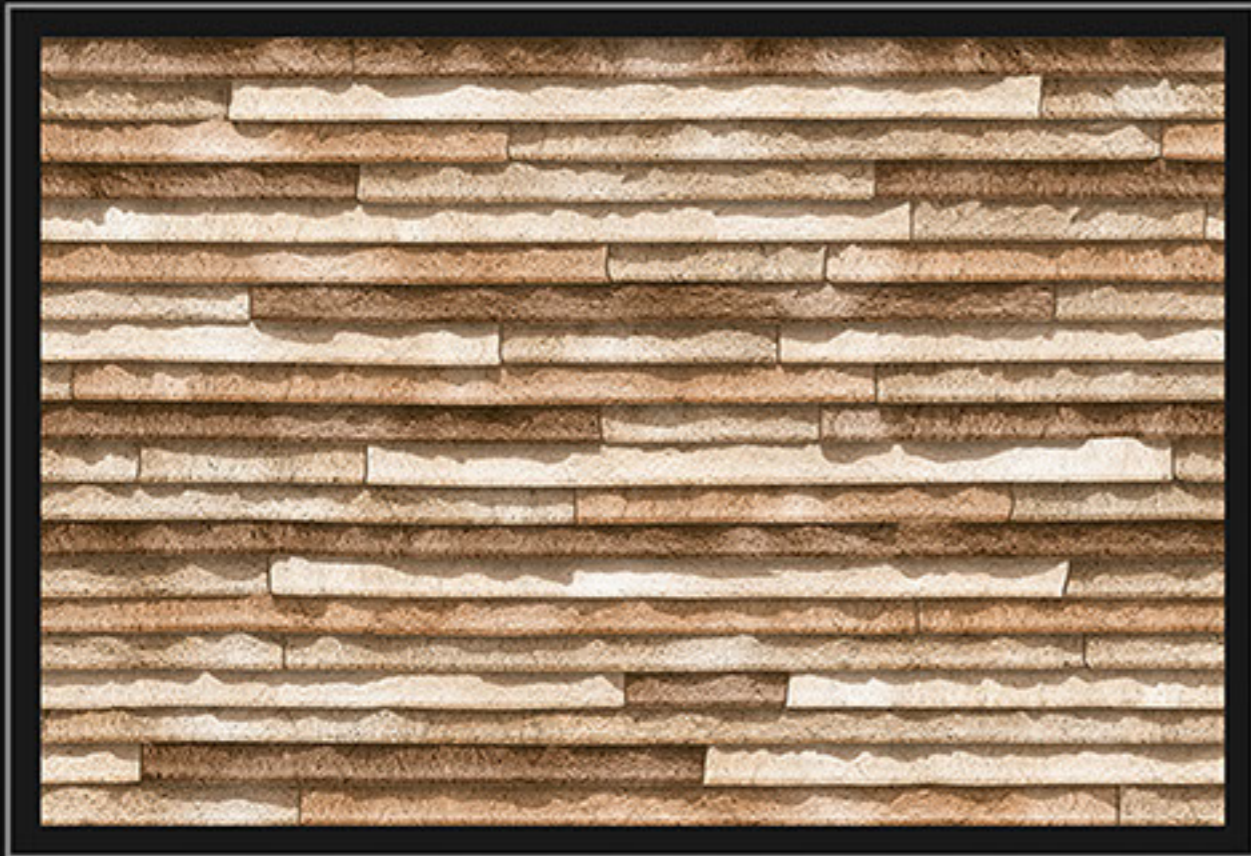

300X450
MM

LAVA-008

HIGH DEPTH
ELEVATION

300X450
MM

LINERA-001

MONTELLO

More than tiles

HIGH DEPTH
ELEVATION