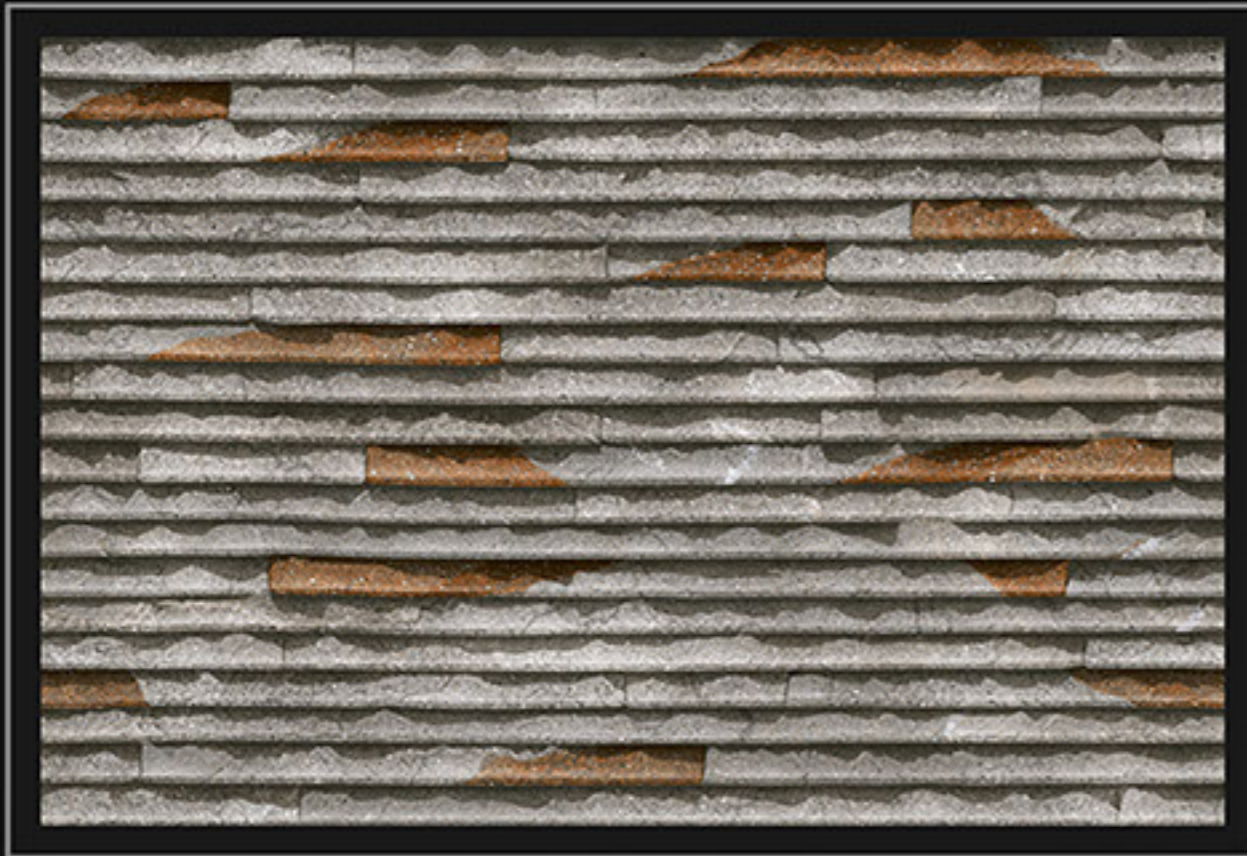

MONTELLO

More than tiles

HIGH DEPTH
ELEVATION

300X450
MM

LINERA-002