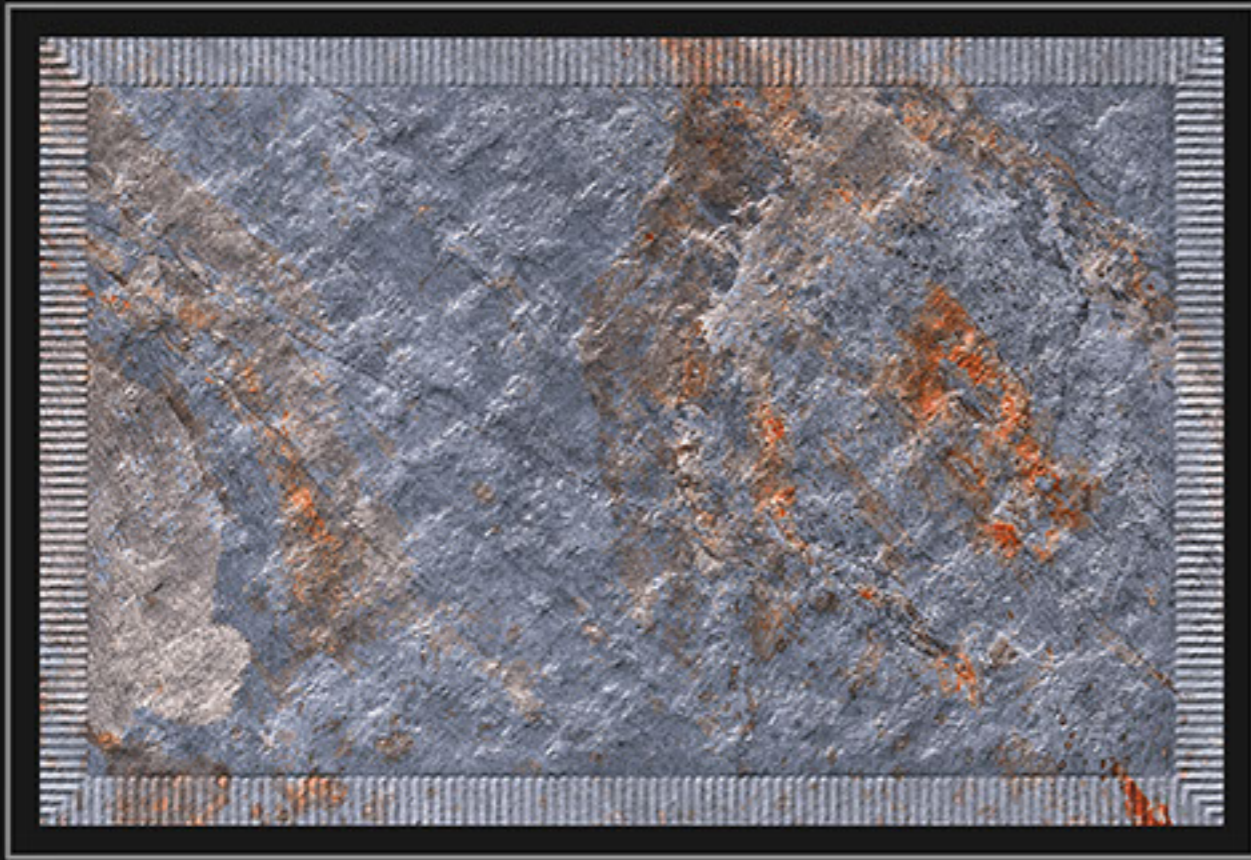

HIGH DEPTH
ELEVATION

MATT
FINISH

300X450
MM

LUNA_006