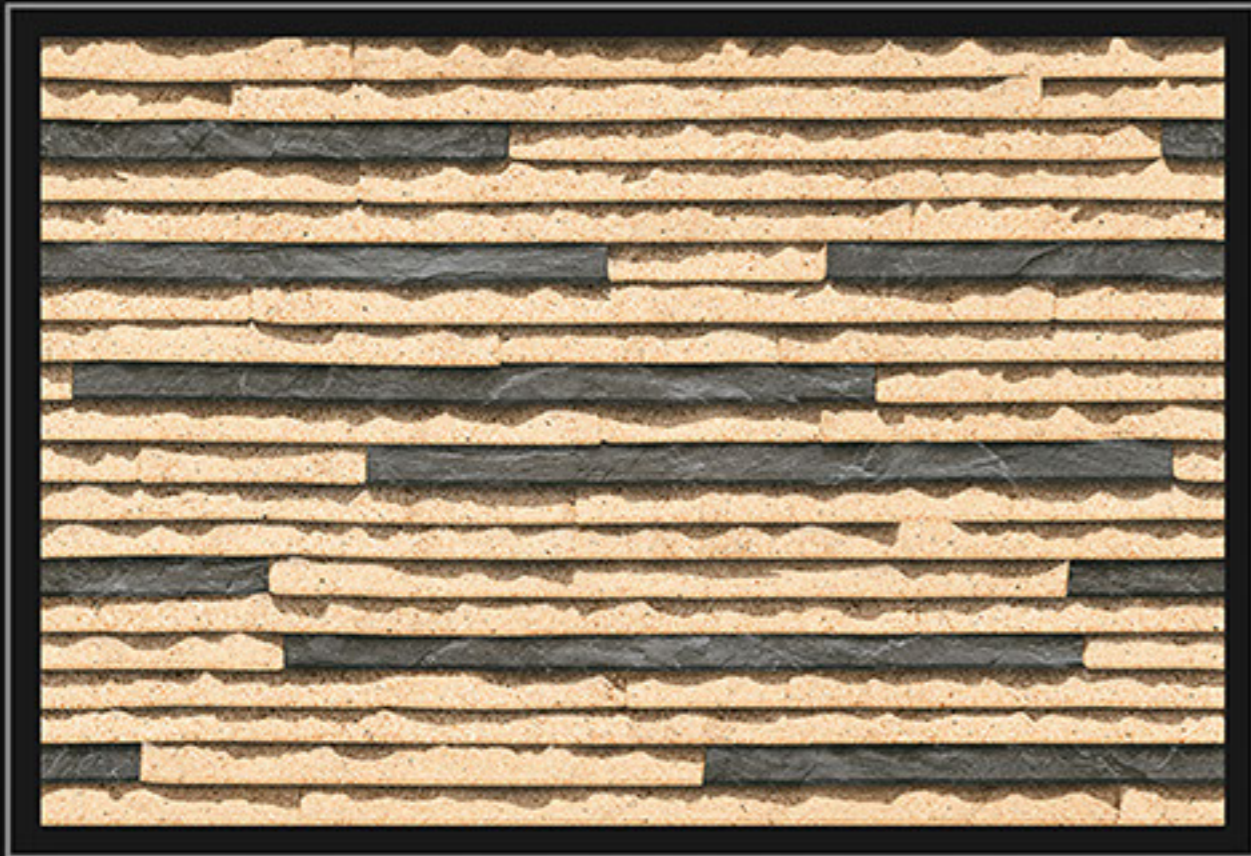

HIGH DEPTH
ELEVATION

300X450
MM

LINERA-010

HIGH DEPTH
ELEVATION

300X450
MM

LINERA-011

HIGH DEPTH
ELEVATION

MATT
FINISH