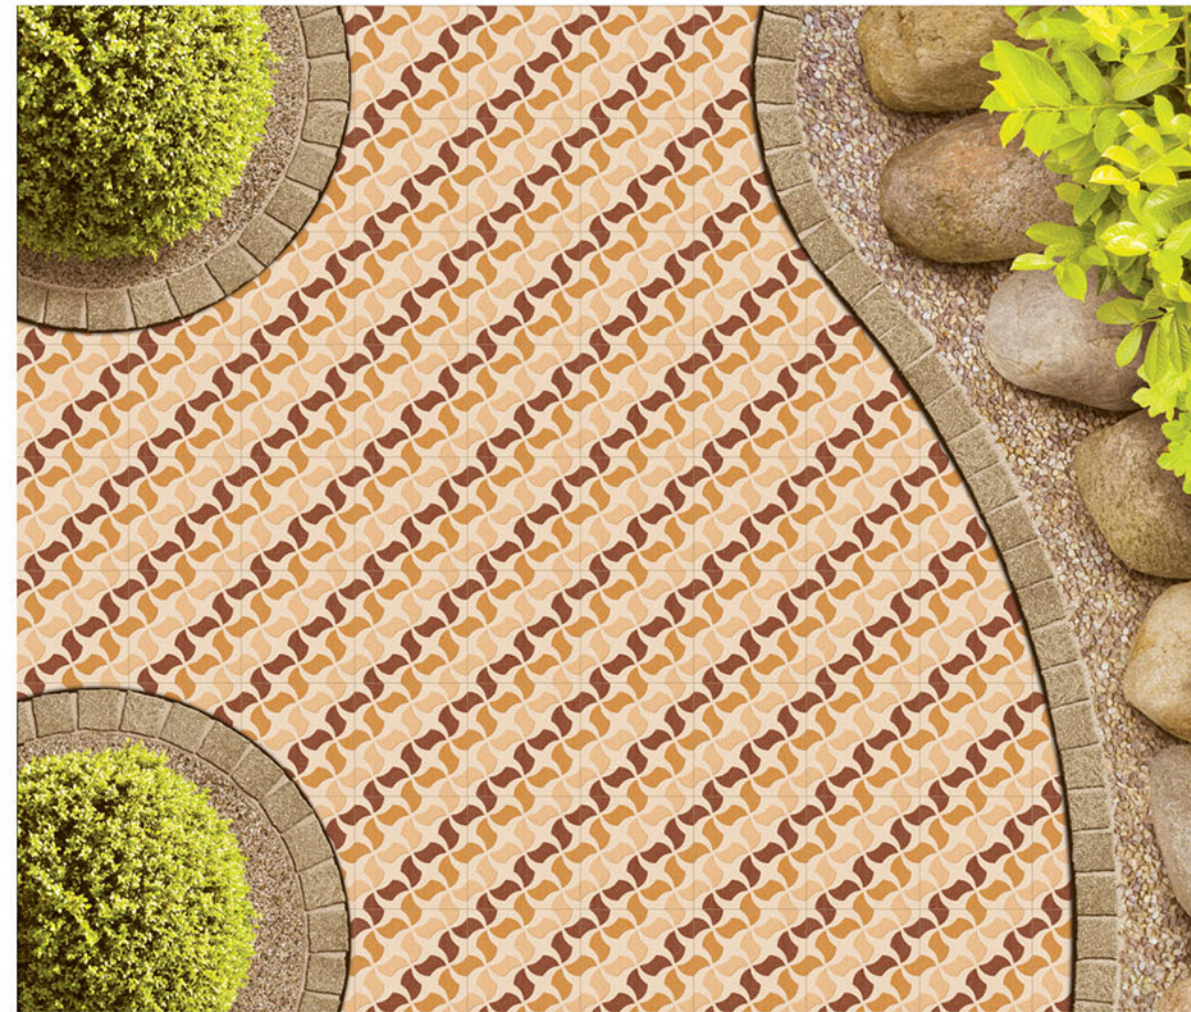

DIGITAL PARKING SERIES
300x300MM