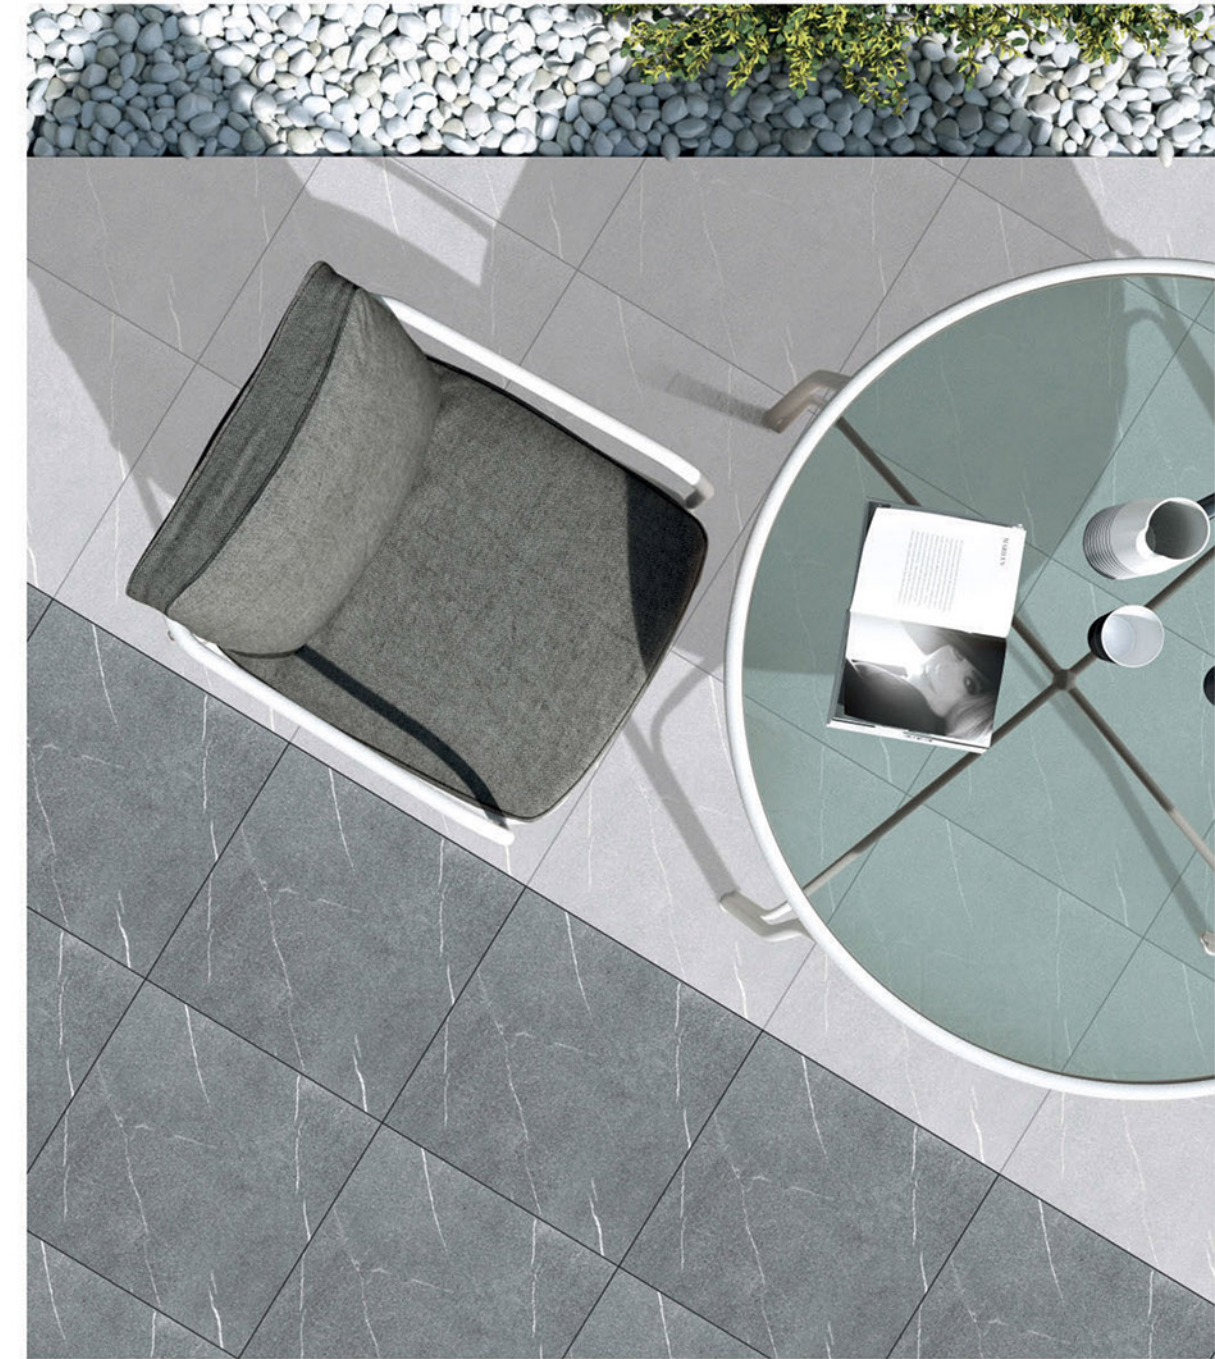

3092-D

PLAIN COLOUR
300x300MM

REGULAR COLOUR

WHITE

IVORY

AL BLUE

GREY

PINK