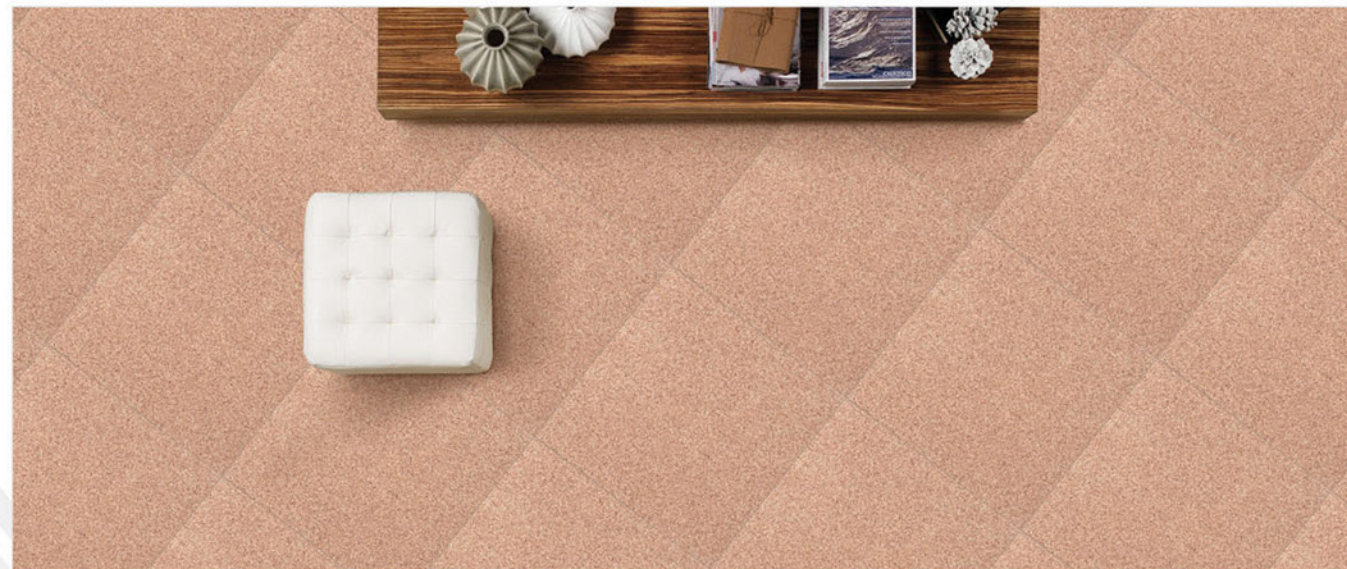

GRANITE SERIES
SCRATCH PROOF
300x300MM

TECHNICAL SPECIFICATION

Sr. No.	Property	International Std. ISO 13006/EN 176 Group Bla	Value	Method of Testing
01	Deviation in Length	+/-0.6%	+/-0.3%	ISO 10545 Pt 2
02	Deviation in Thickness	+/-5%	+/-5%	ISO 10545 Pt 2
03	Straightness of Sides	+/-0.5%	+/-0.5%	ISO 10545 Pt 2
04	Rectangularity	+/-0.6%	+/-0.5%	ISO 10545 Pt 2
05	Water Absorption	<0.5%	<0.5%	ISO 10545 Pt 3
06	Mohs Hardness	>6	>8	En 101
07	Flexural Strength	>35 N/mm²	>45 N/mm²	ISO 10545 Pt 4
08	Abrasion Resistance	<175 mm³	<144 mm³	ISO 10545 Pt 6
09	Breaking Strength	1113 N	>1200 N	ISO 10545 Pt 4
10	Density / (g/cc)	>2.0	>2.4	ISO 10545 Pt 3
11	Frost Resistance	Frost Proof	Frost Proof	ISO 10545 Pt 12
12	Chemical Resistance	No damage	No damage	ISO 10545 Pt 13
13	Thermal Shock Resistance	No damage	No damage	ISO 10545 Pt 9
14	Colour Resistance	No damage	No damage	DIN 51094
15	Thermal Expansion	<9 x 10⁻⁶	<6 x 10⁻⁶ K⁻¹	ISO 10545 Pt 8
16	Stain Resistance	Resistant	Resistant	ISO 10545 Pt 14
17	Moisture Expansion	Nil	Nil	ISO 10545 Pt 10

PACKING DETAILS

Size	Series	Nominal Thickness	Number of Tiles	Area	Weight Per Box
300 x 300 mm	Digital Parking	9.5 mm (Approx.)	8 Pieces / Box	0.72 Sq. Mtr.	13.3 Kg. (Approx.)
300 x 300 mm	Parking	9.5 mm (Approx.)	10 Pieces / Box	0.90 Sq. Mtr.	16.3 Kg. (Approx.)
300 x 300 mm	Floor Tiles	7.5 mm (Approx.)	10 Pieces / Box	0.90 Sq. Mtr.	11.2 Kg. (Approx.)