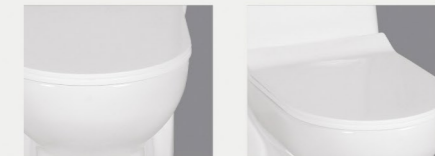

Category
ONE PIECE CLOSET

Sizes
63OL x 35OW x 715H mm

Washdown
S Trap 225mm / P Trap

CARDIN

Category
ONE PIECE CLOSET

Sizes
66OL x 38OW x 74OH mm

Washdown
S Trap 225mm & 100mm / P Trap

CRETA