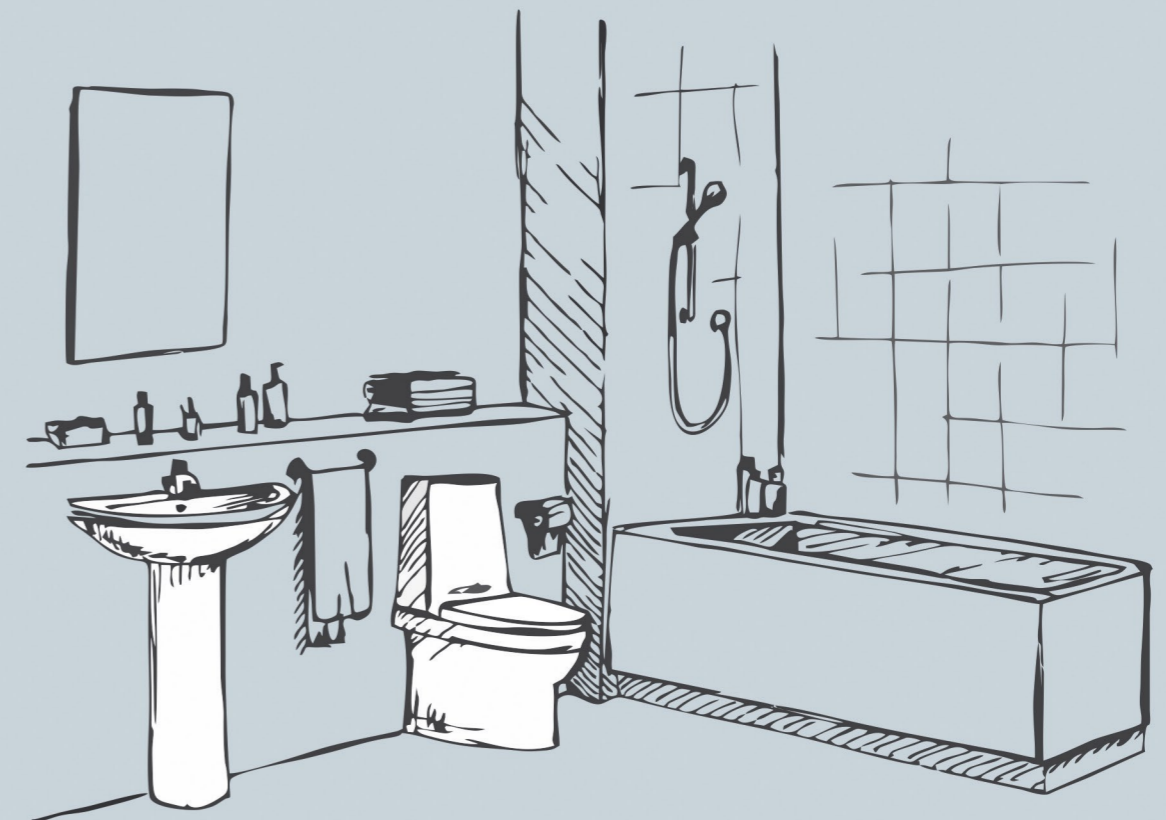

INNOVATIVE BATHWARE SELECTION

Discover our distinctive collection of bathware products, where innovation meets functionality. Our carefully curated range is designed to enhance your daily rituals with modern aesthetics and advanced features.

Easy to Clean

High quality Glazing for glossy finish

Anti-fungal and Self-cleaning properties

Easily removable Scratches and breaks

More silece in Water flow

Compact and Architecture design